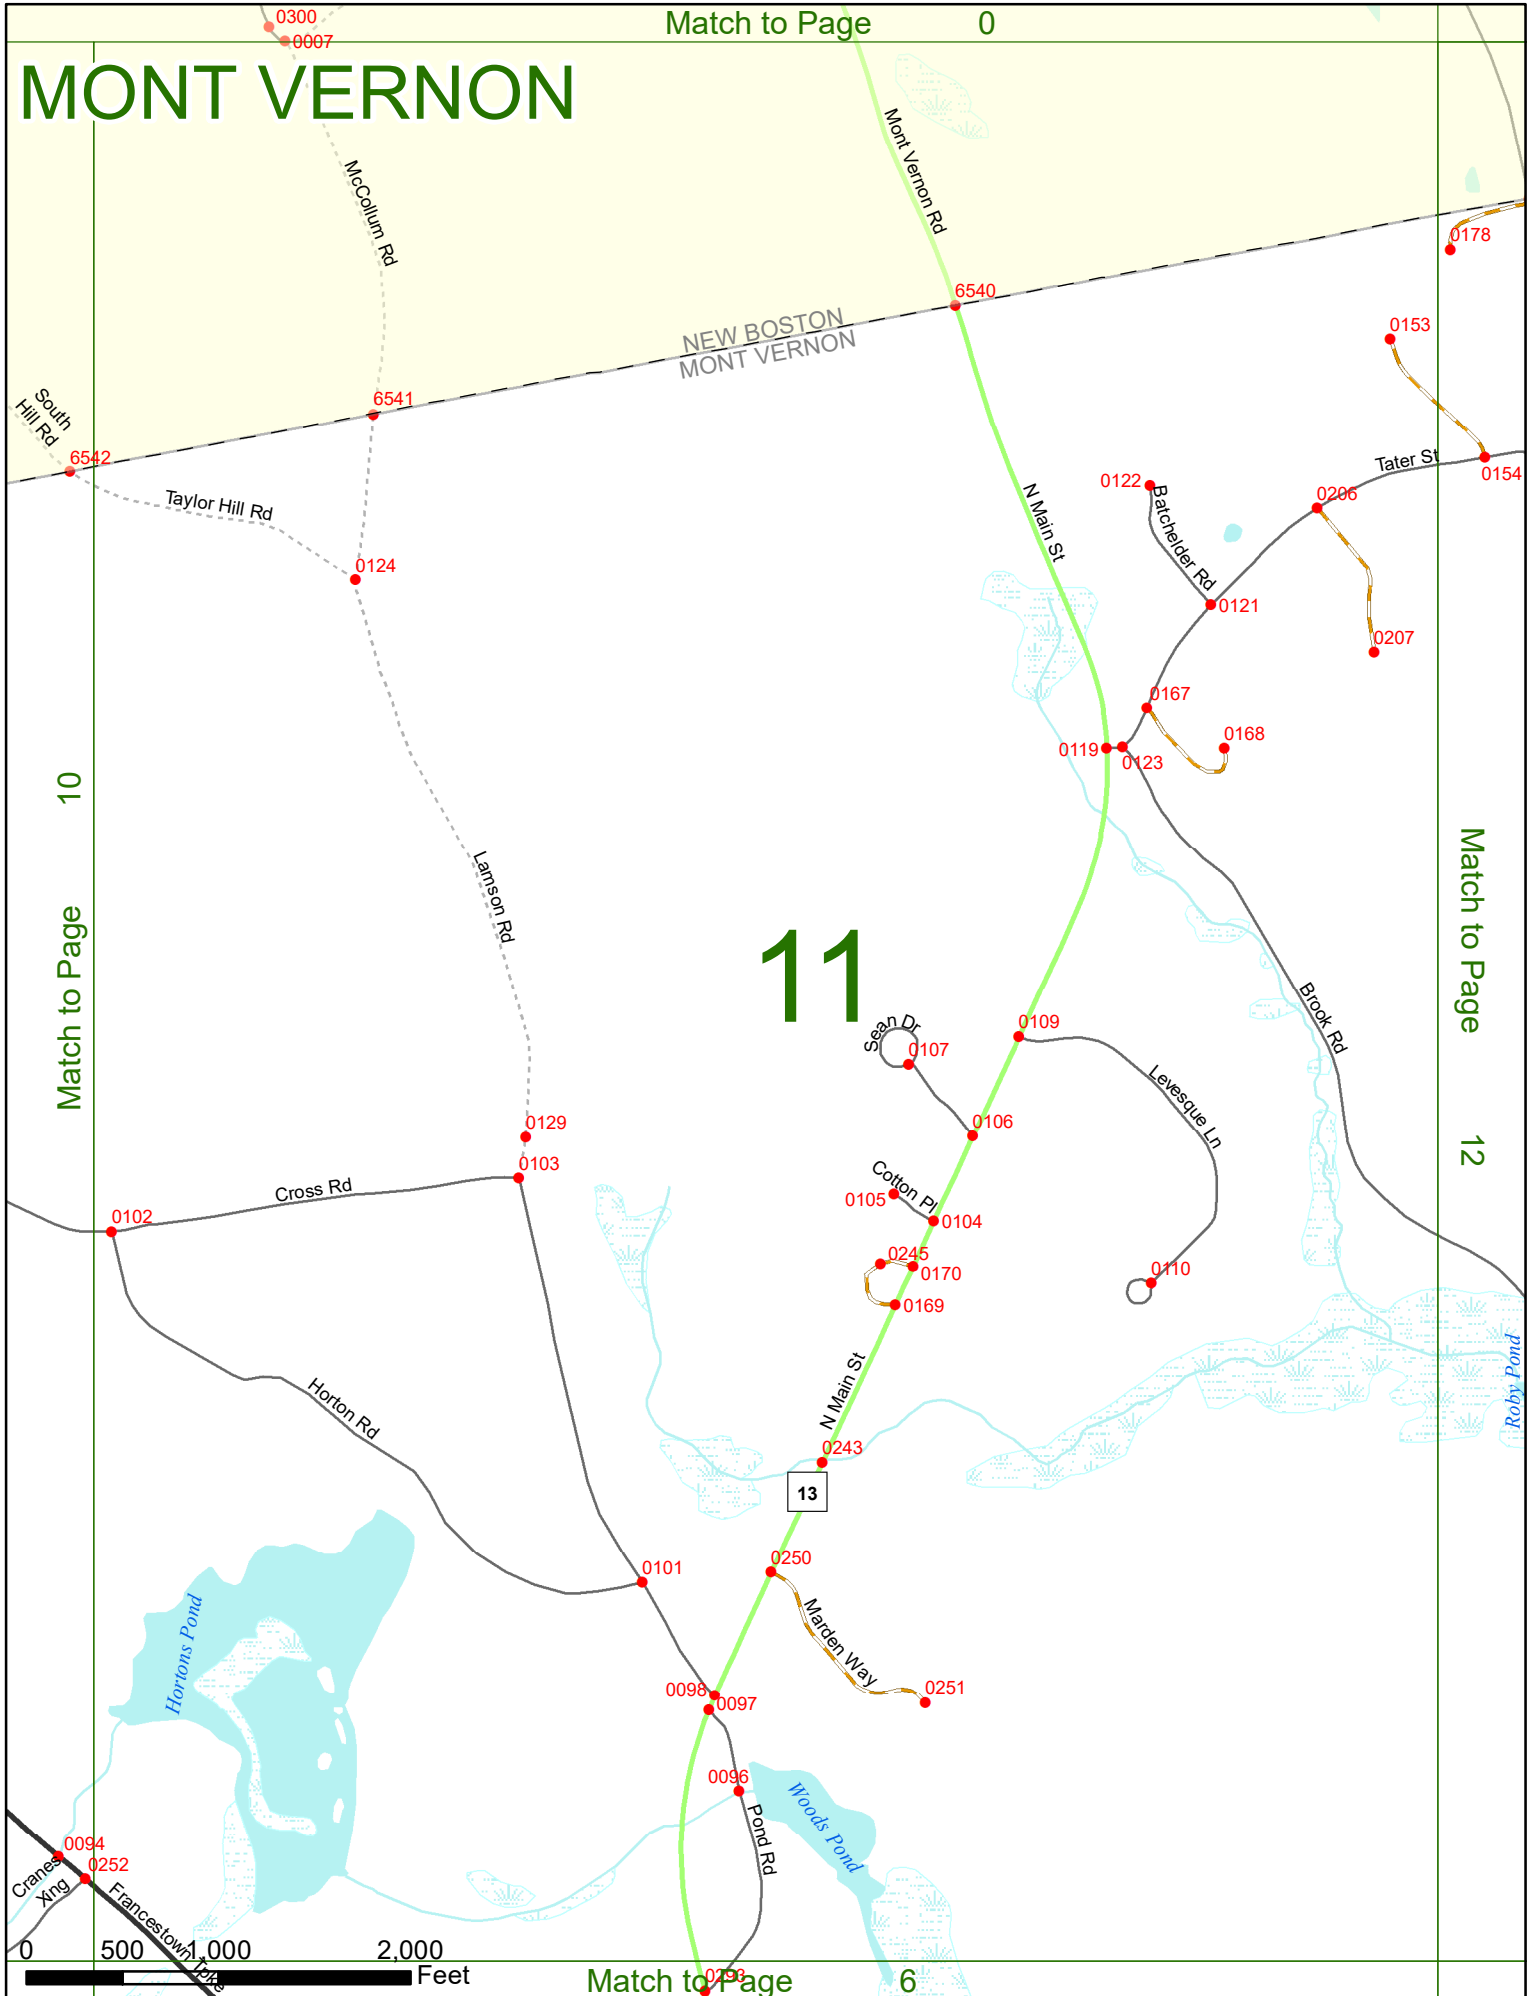

MONT VERNON

Match to Page 0

Match to Page 10

Match to Page 12

11

Match to Page 6