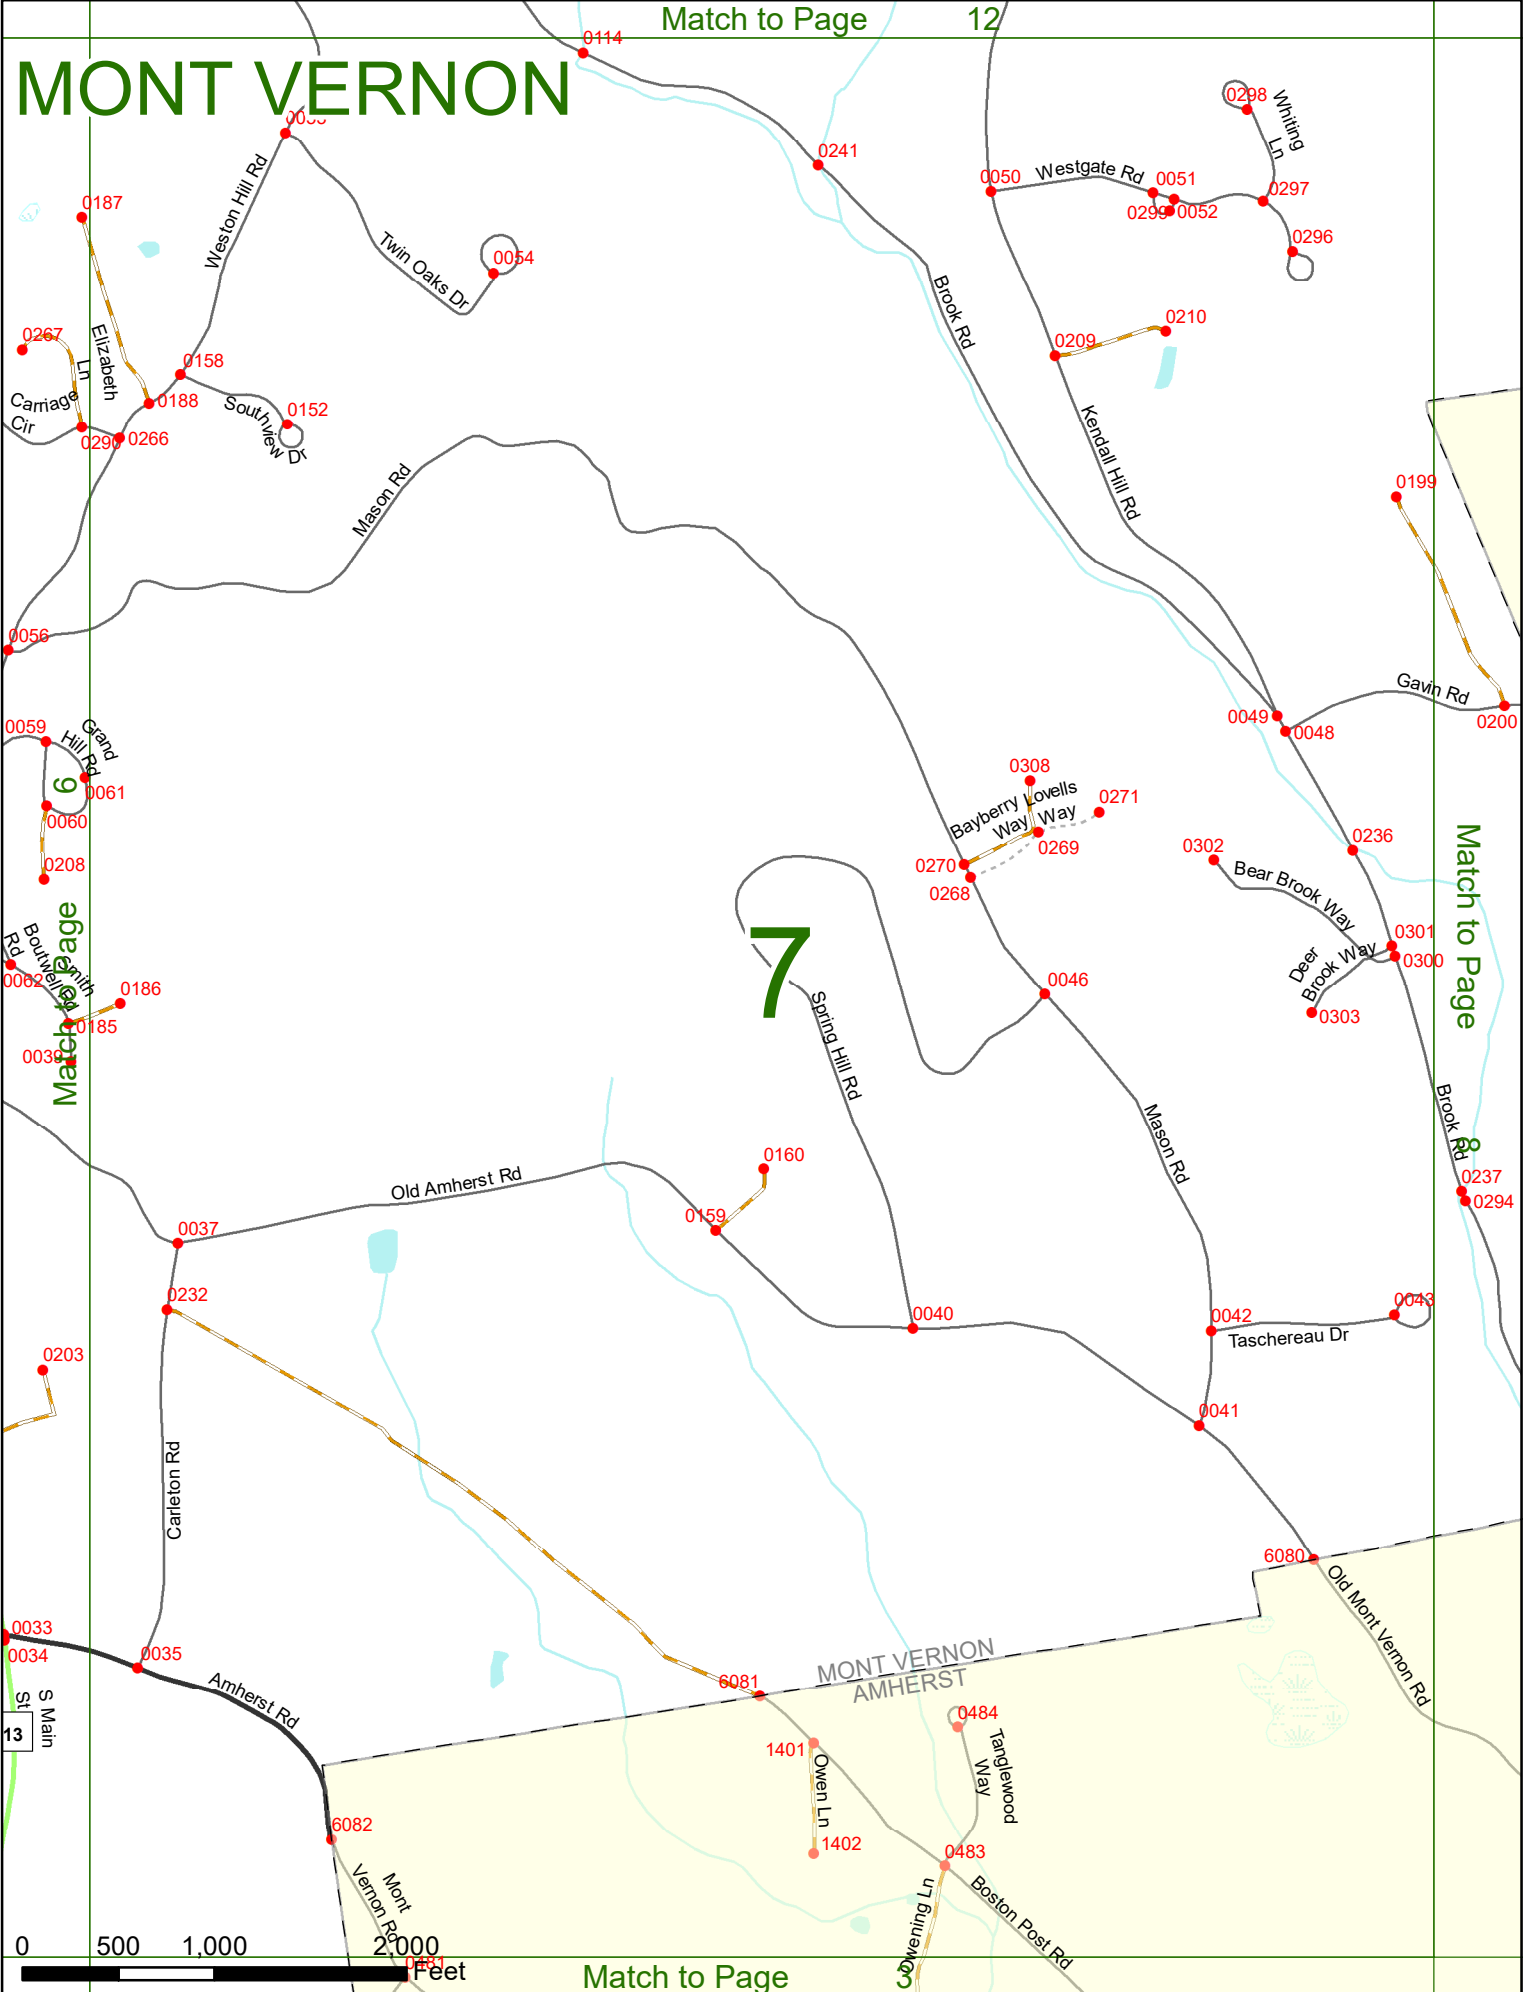

MONT VERNON

Match to Page 12

Match to Page