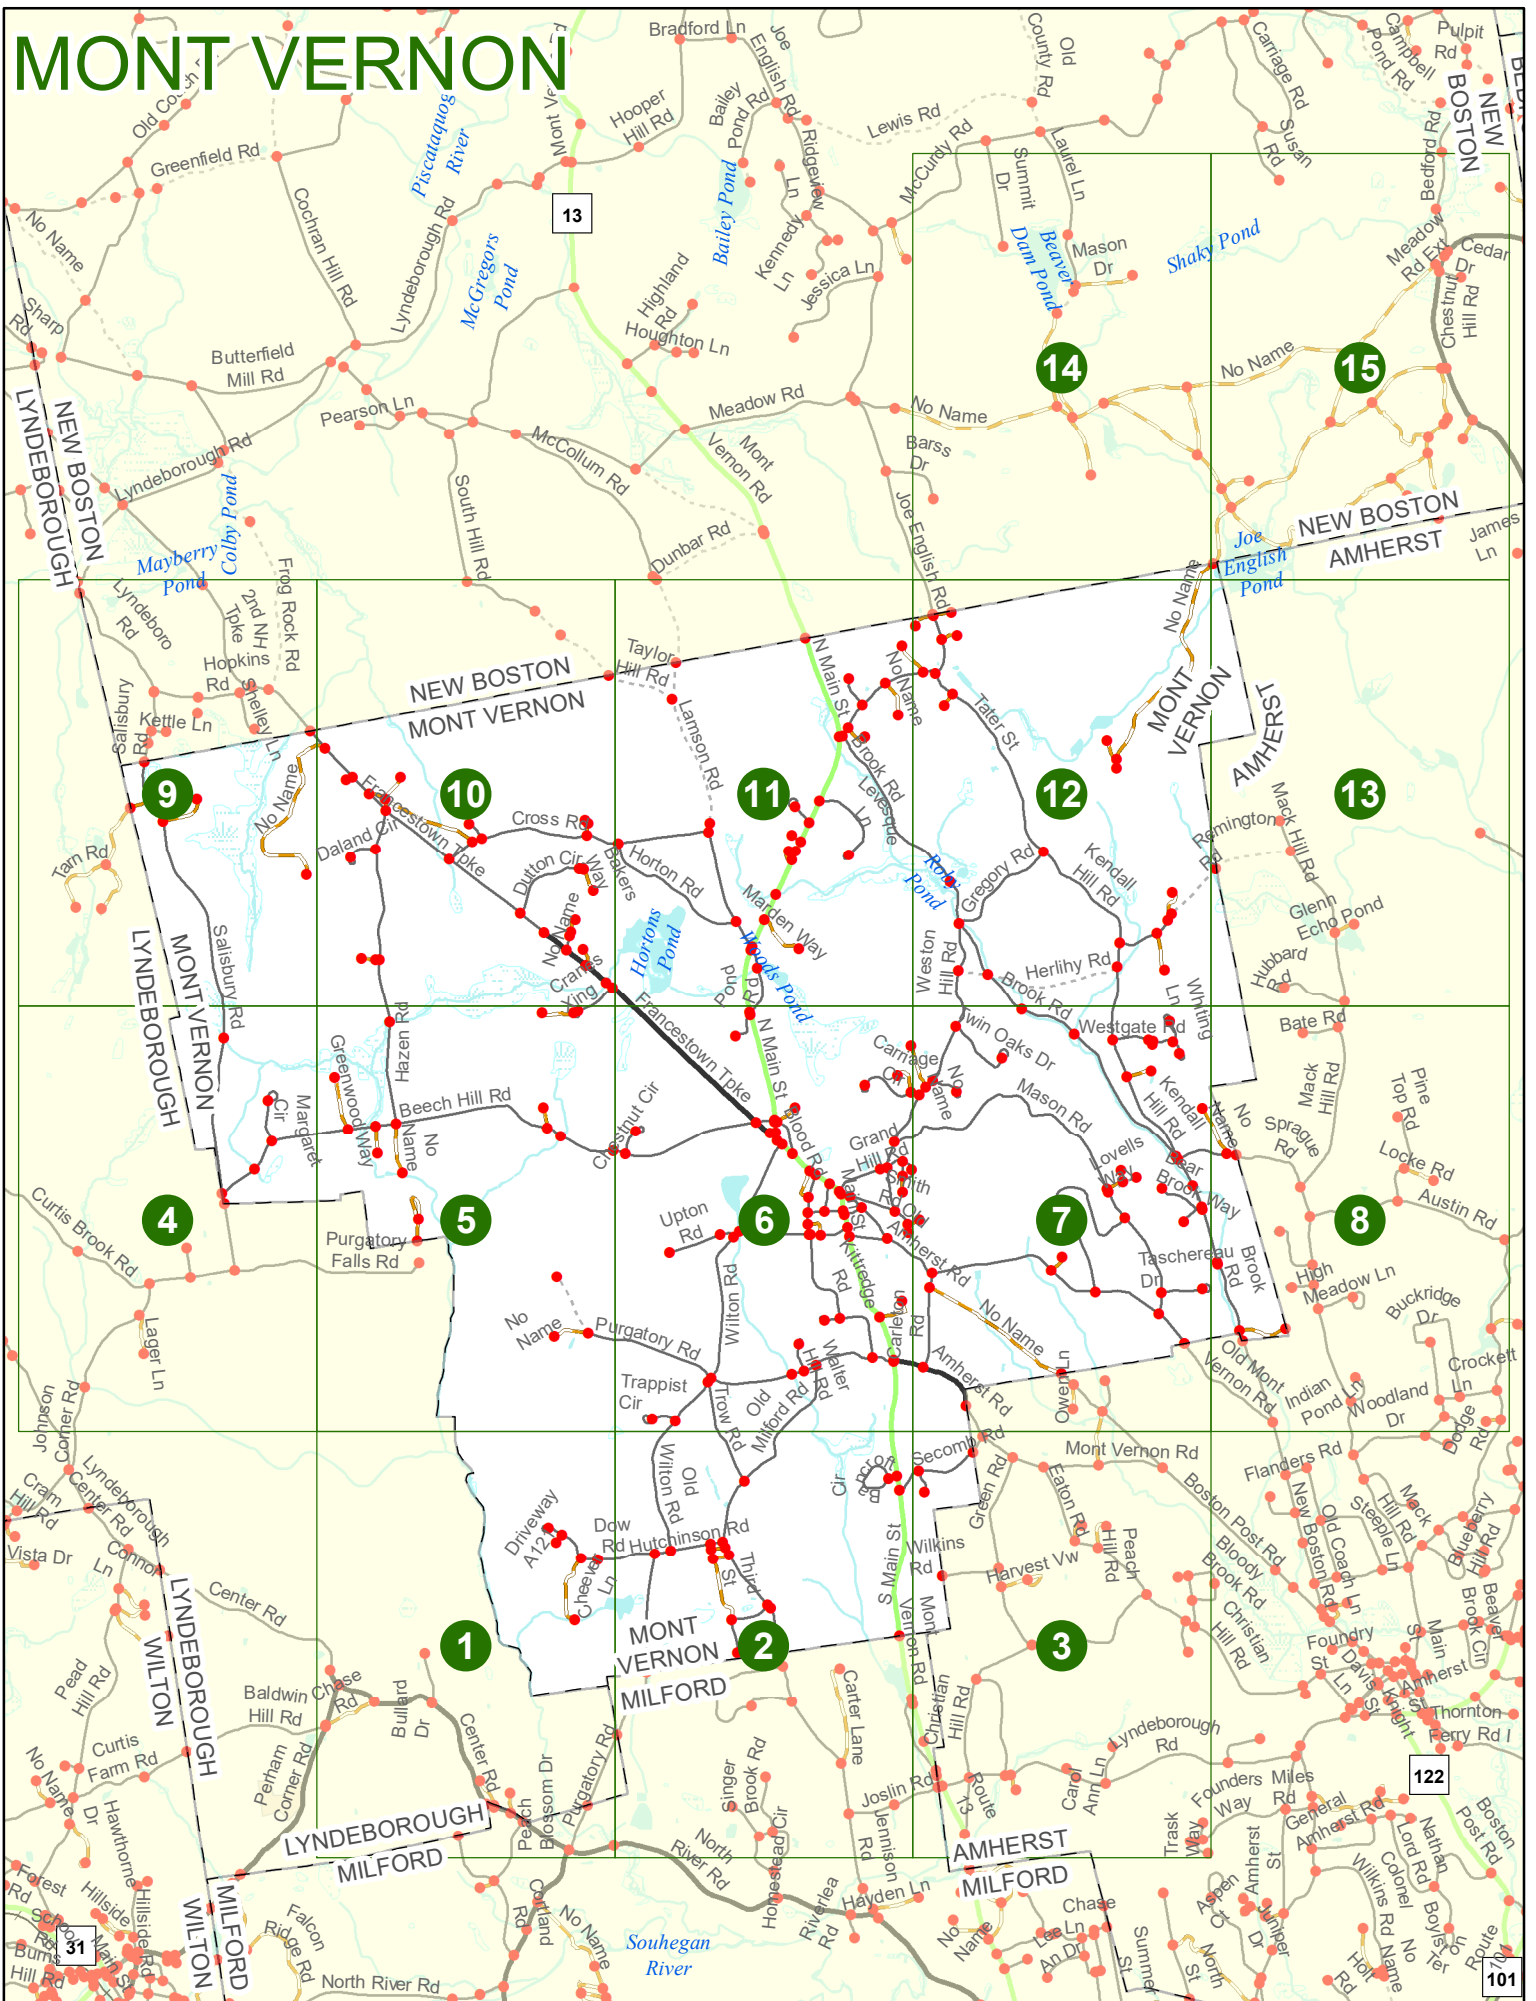

MONT VERNON