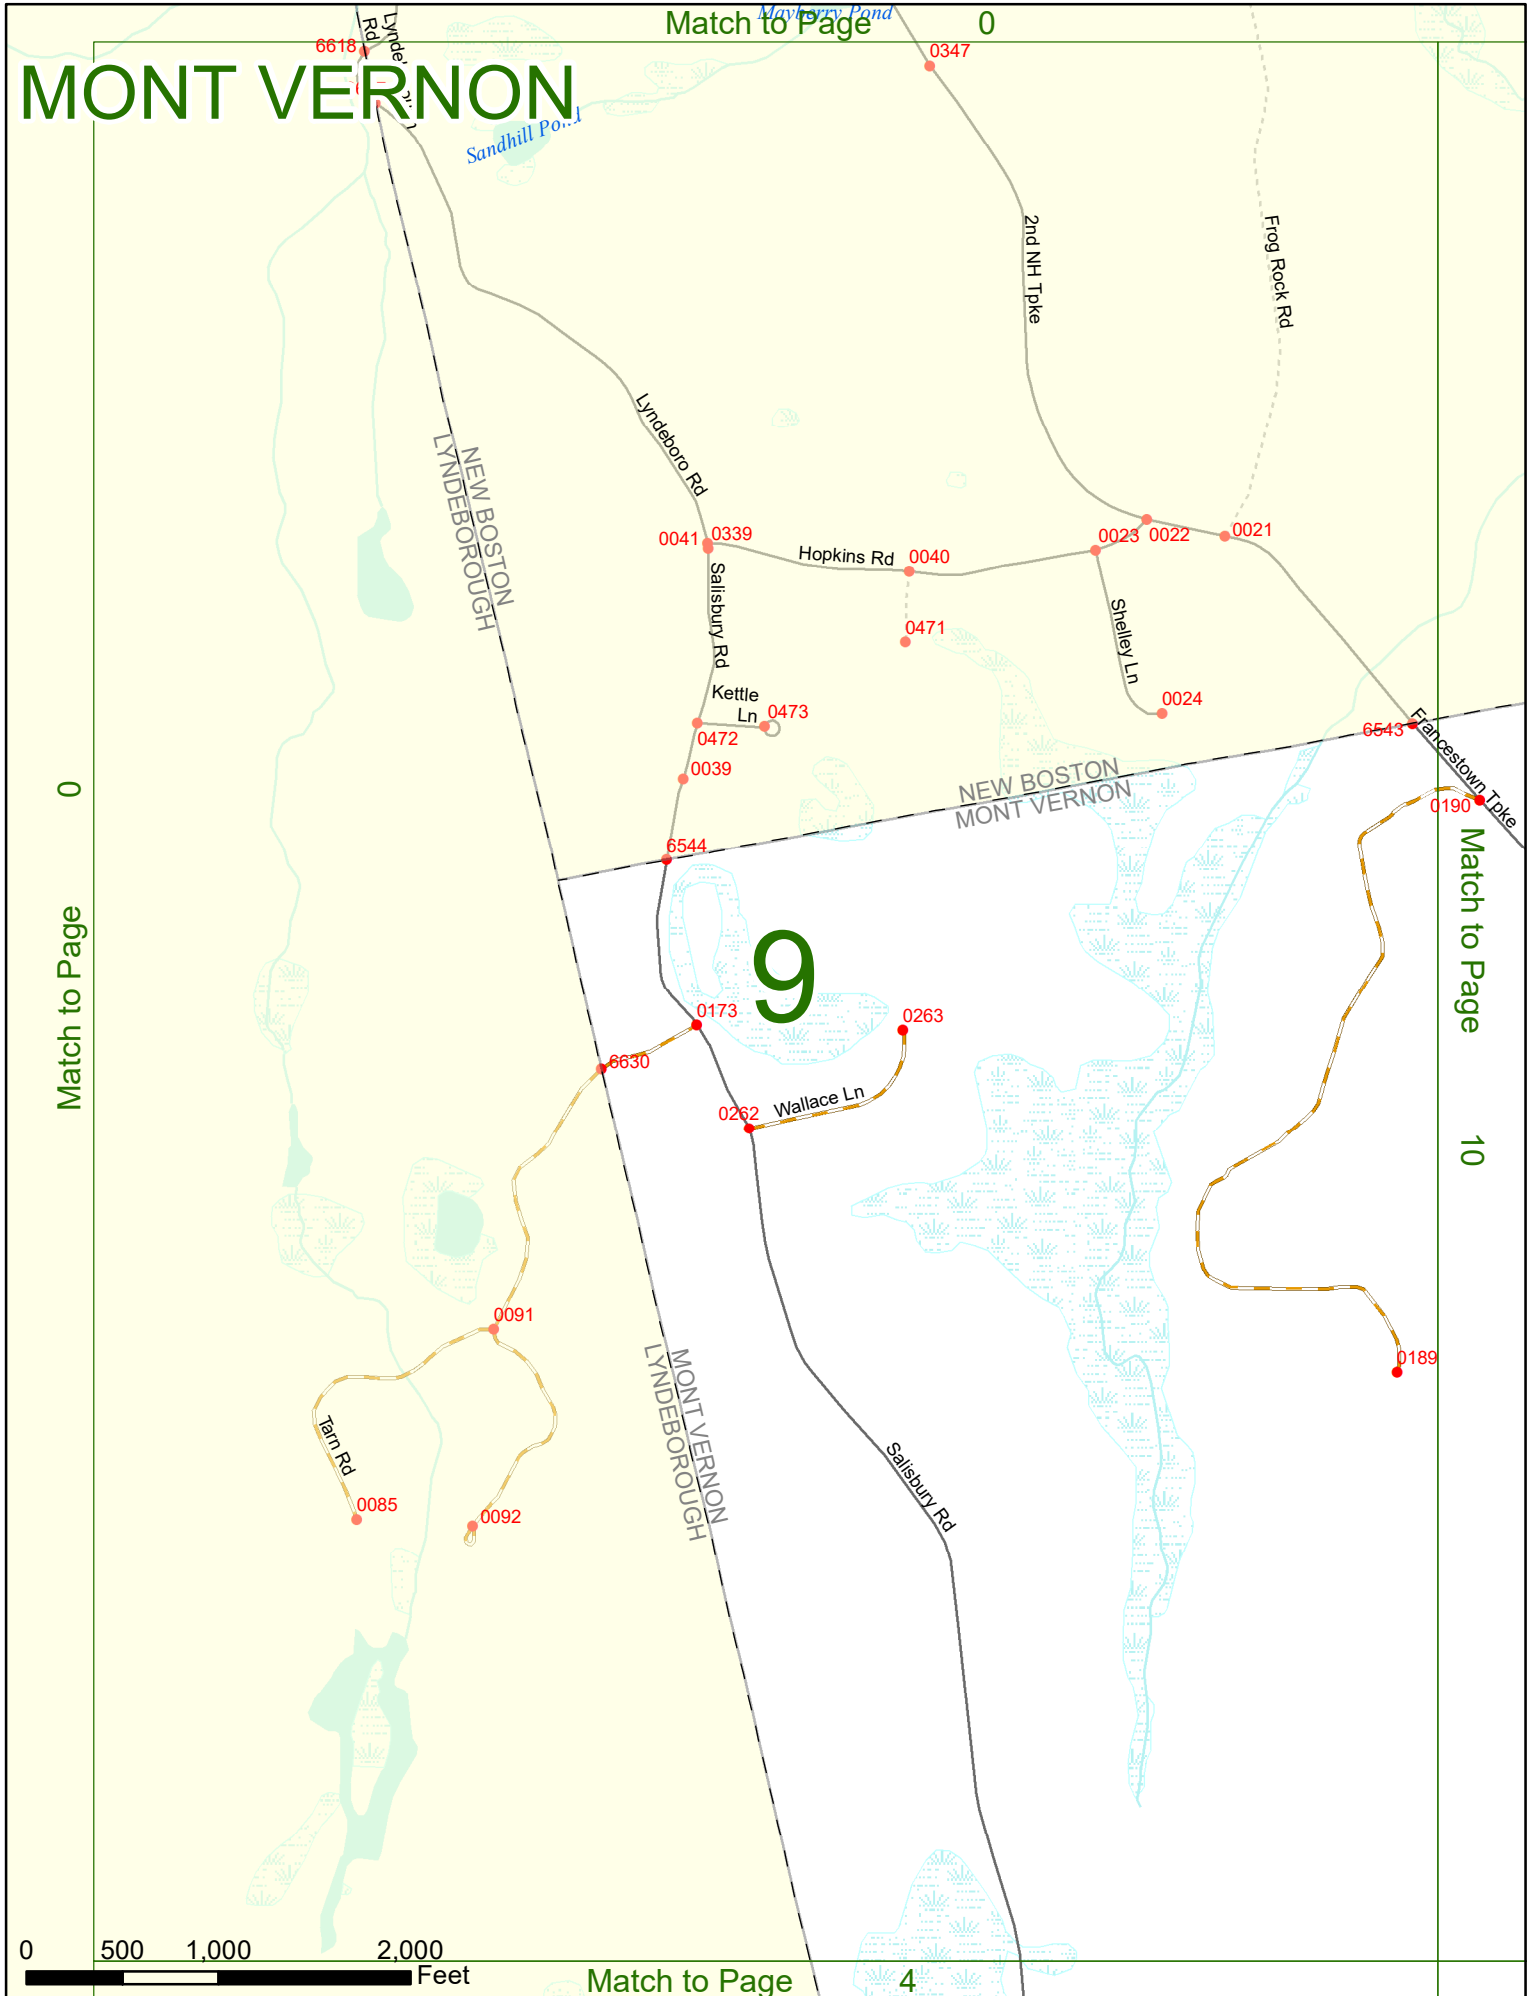

MONT VERNON

Match to Page 0

Match to Page 0

Match to Page 10

0 500 1,000 2,000 Feet

Match to Page 4

9

6618

0347

0041

0339

0040

0023

0022

0021

0471

0024

0472

0473

0039

6543

6544

0190

0173

0263

6630

0262

0189

0091

0085

0092

4