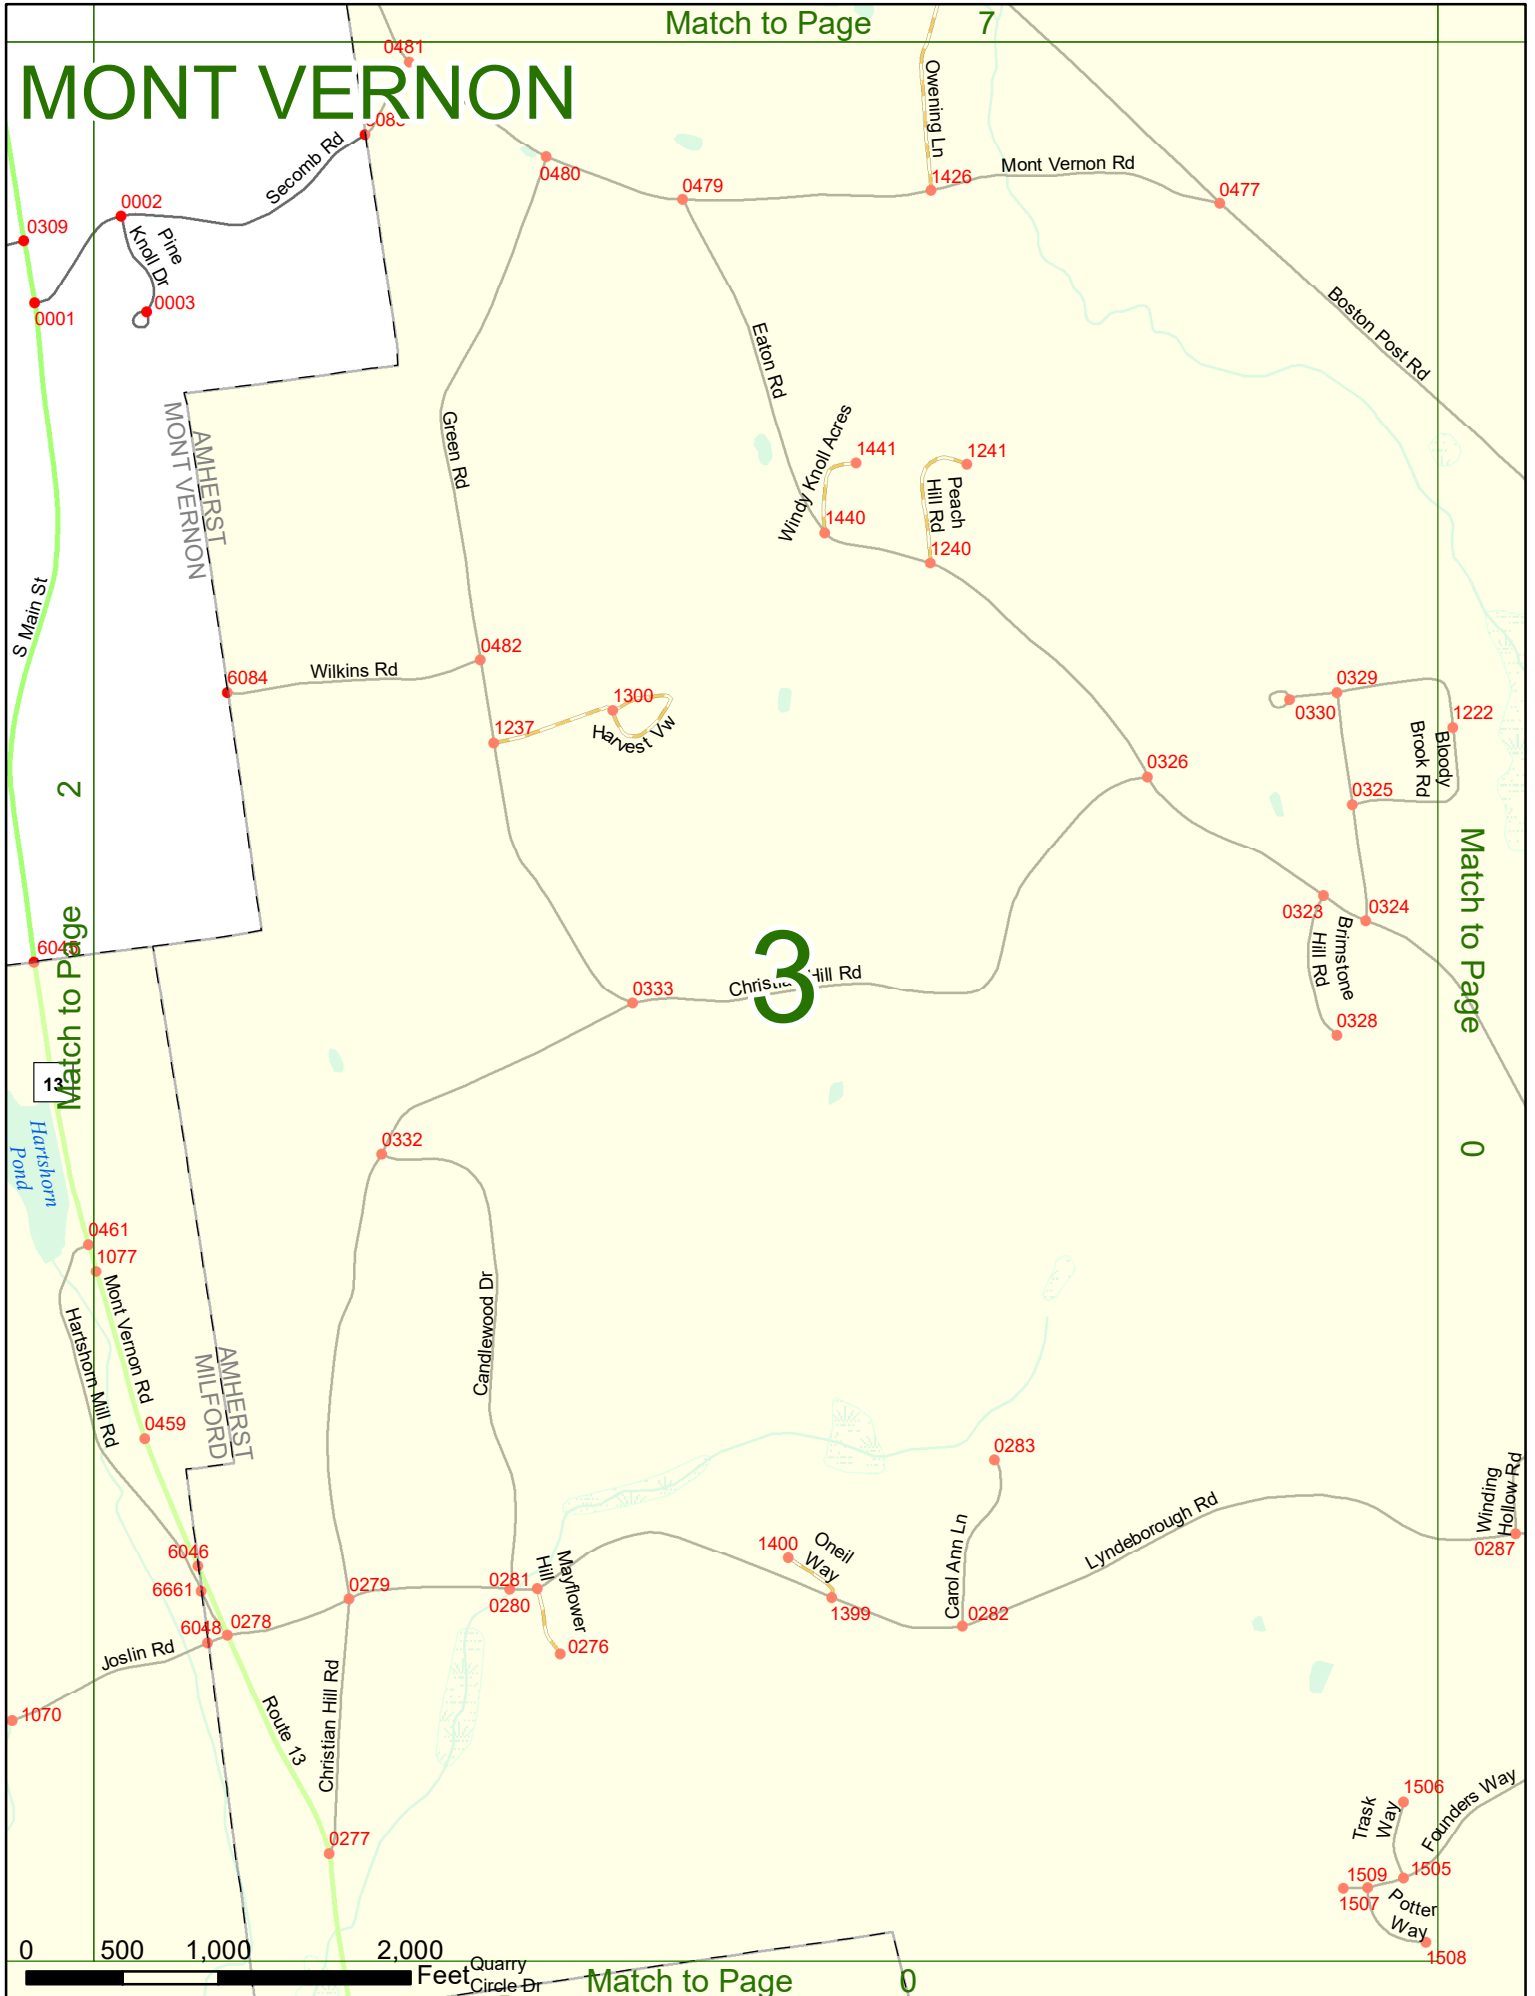

MONT VERNON

Match to Page 7

7

2

Match to Page 1

3

Match to Page 0

0

0 500 1,000 2,000 Feet

Match to Page

0