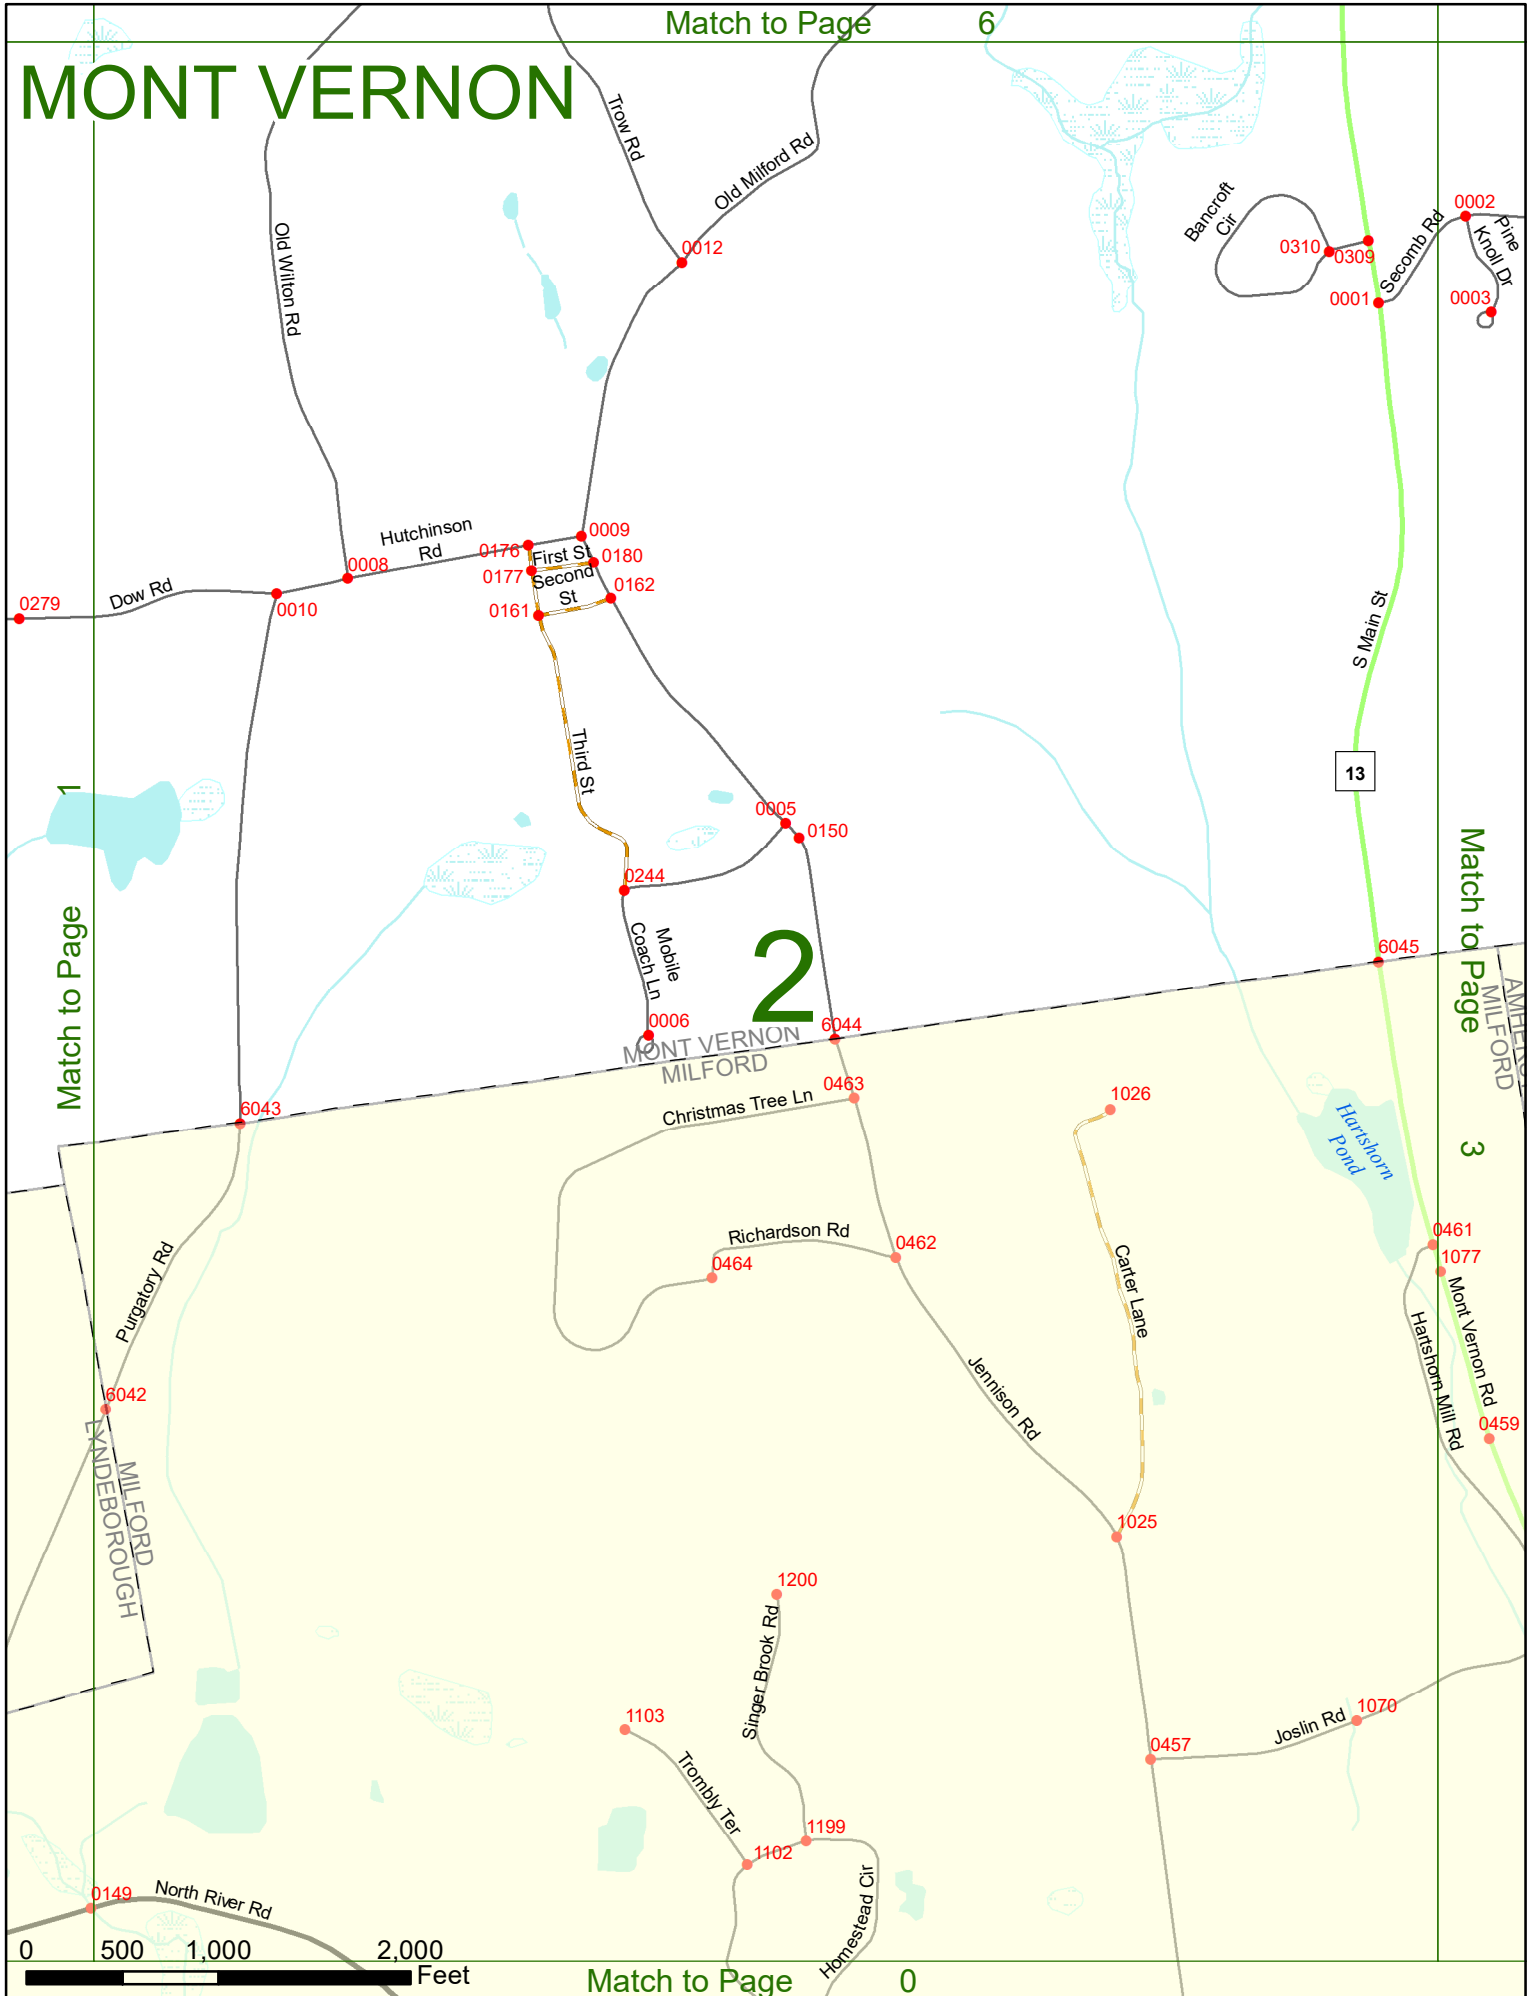

MONT VERNON

Match to Page 6

6

1

Match to Page

2

Match to Page

3

0 500 1,000 2,000 Feet

Match to Page

0