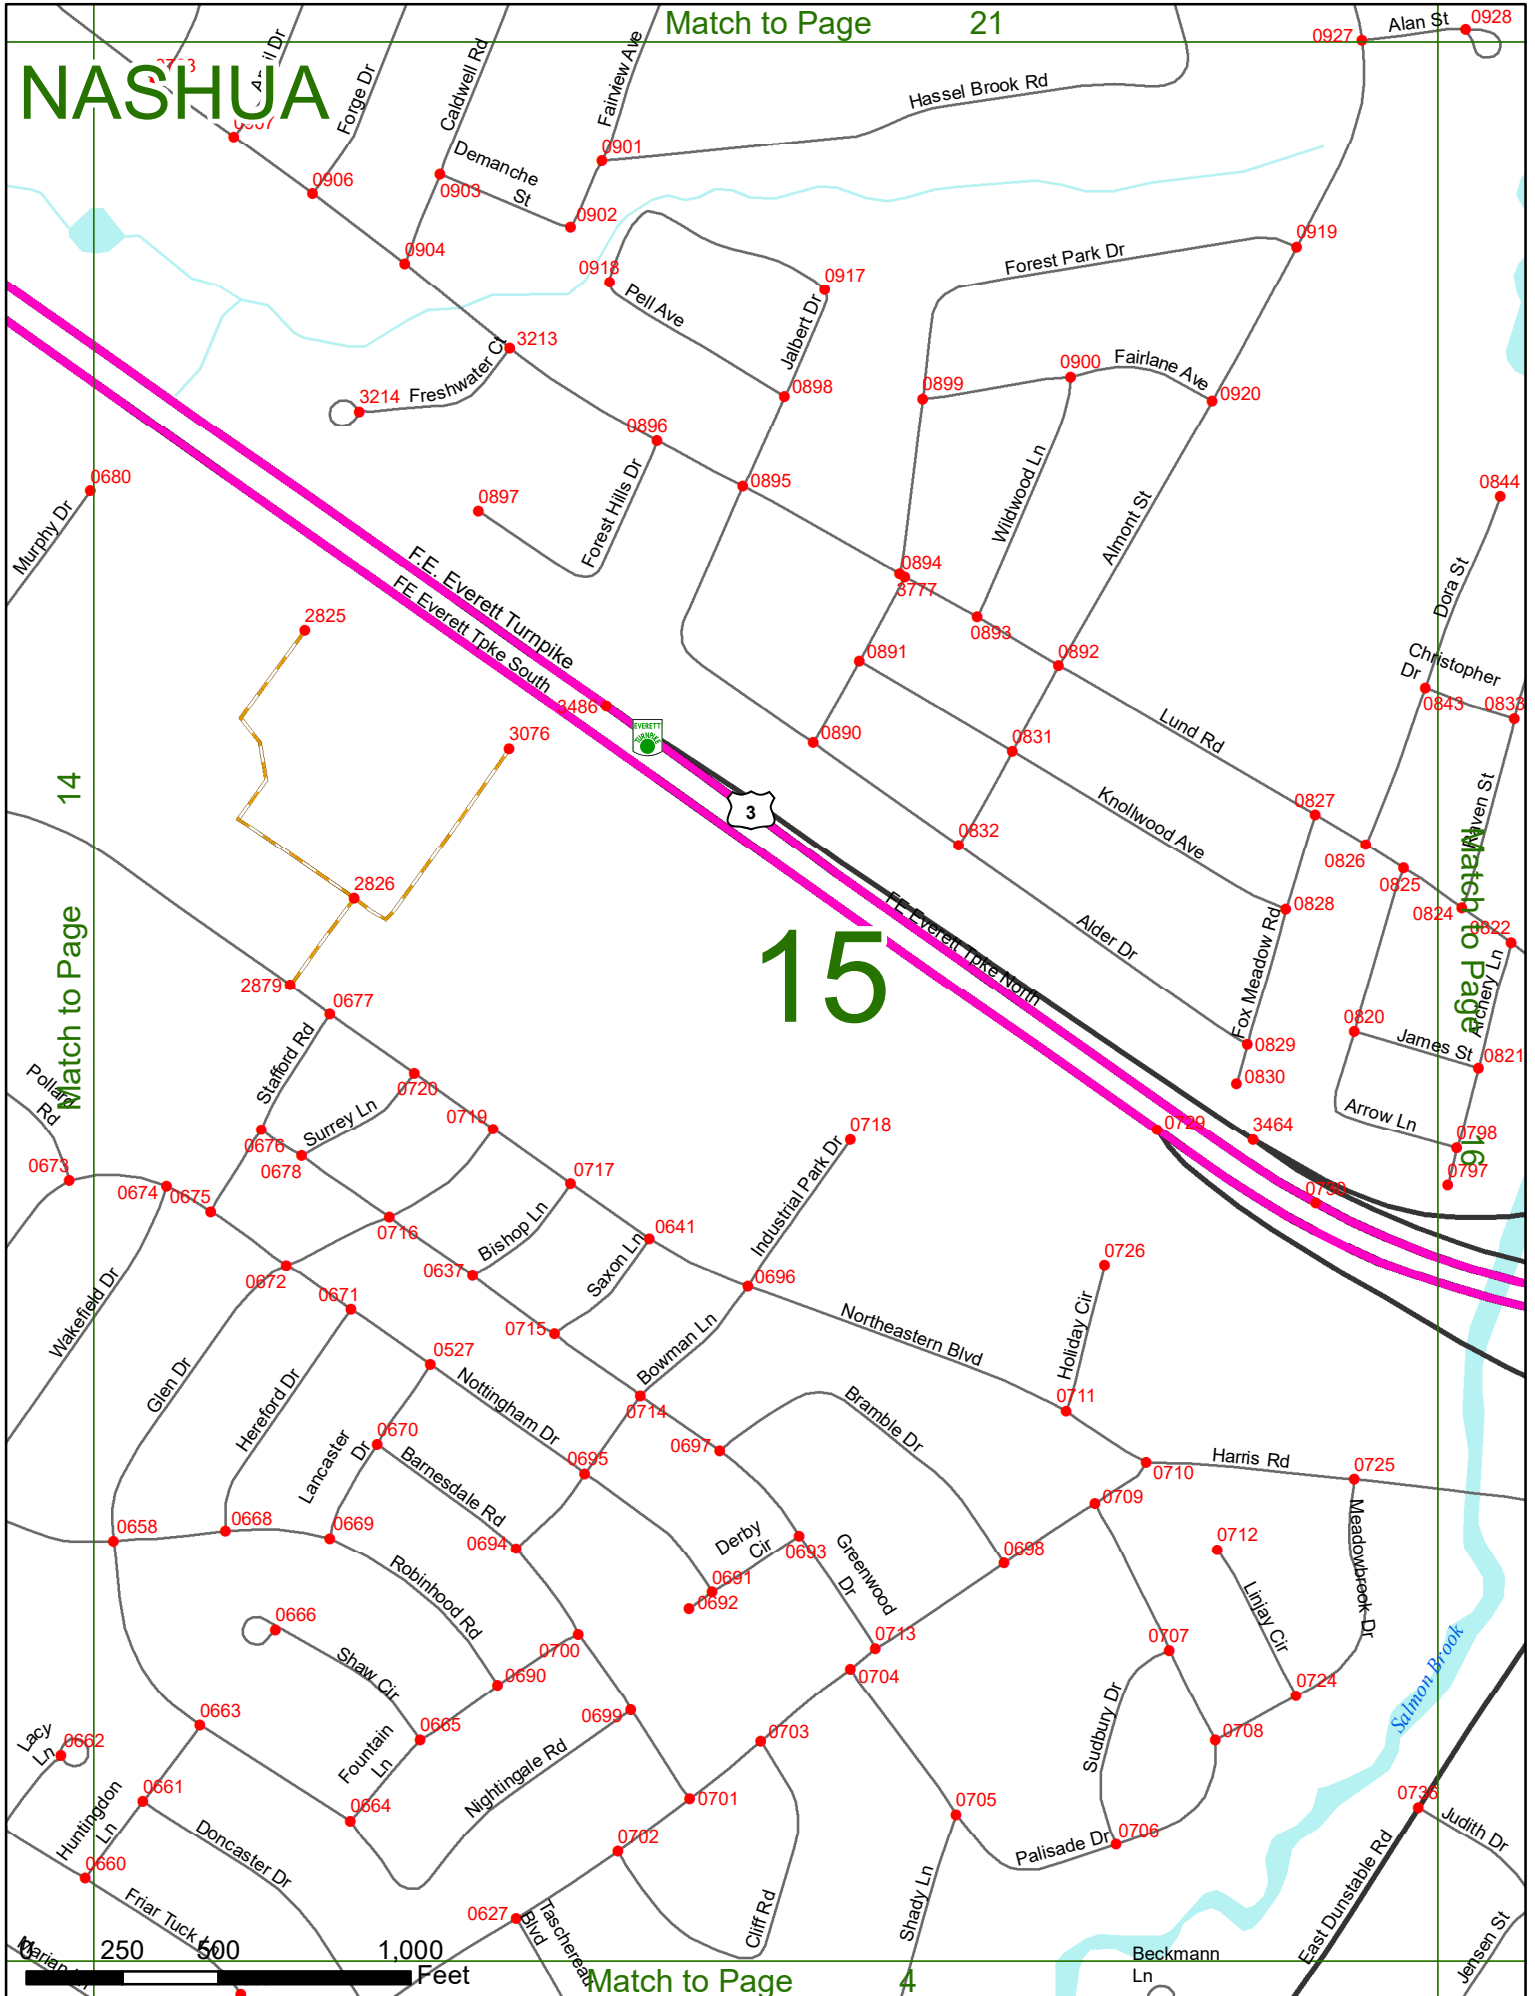

NASHUA

Match to Page 21

14

Match to Page

15

Match to Page

16

Match to Page 4