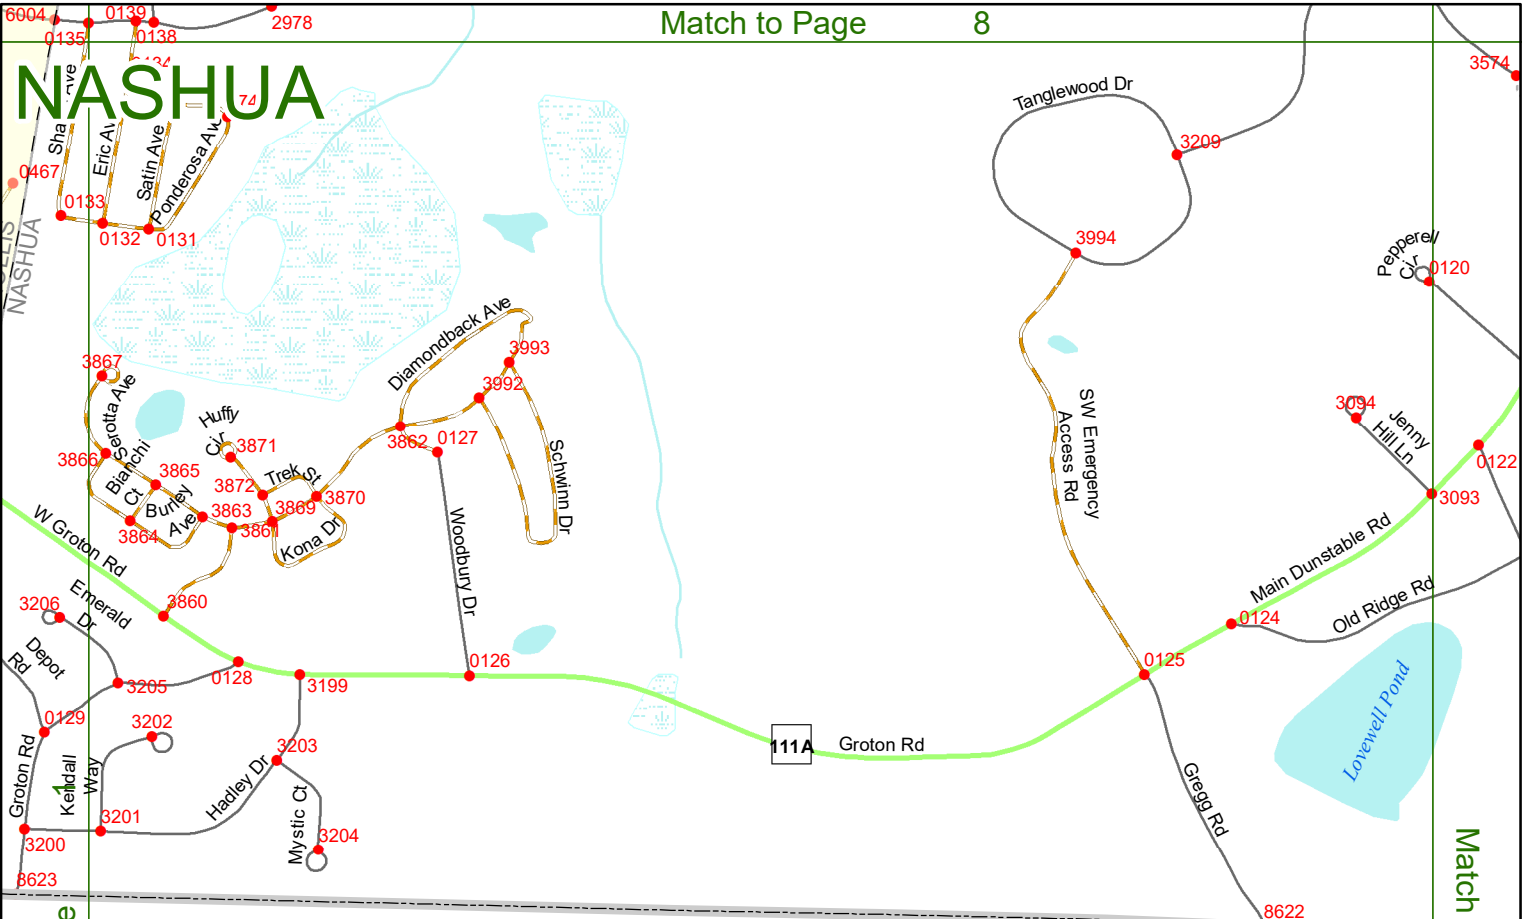

NASHUA

Match to Page

Match to Page

2

MASSACHUSETTS