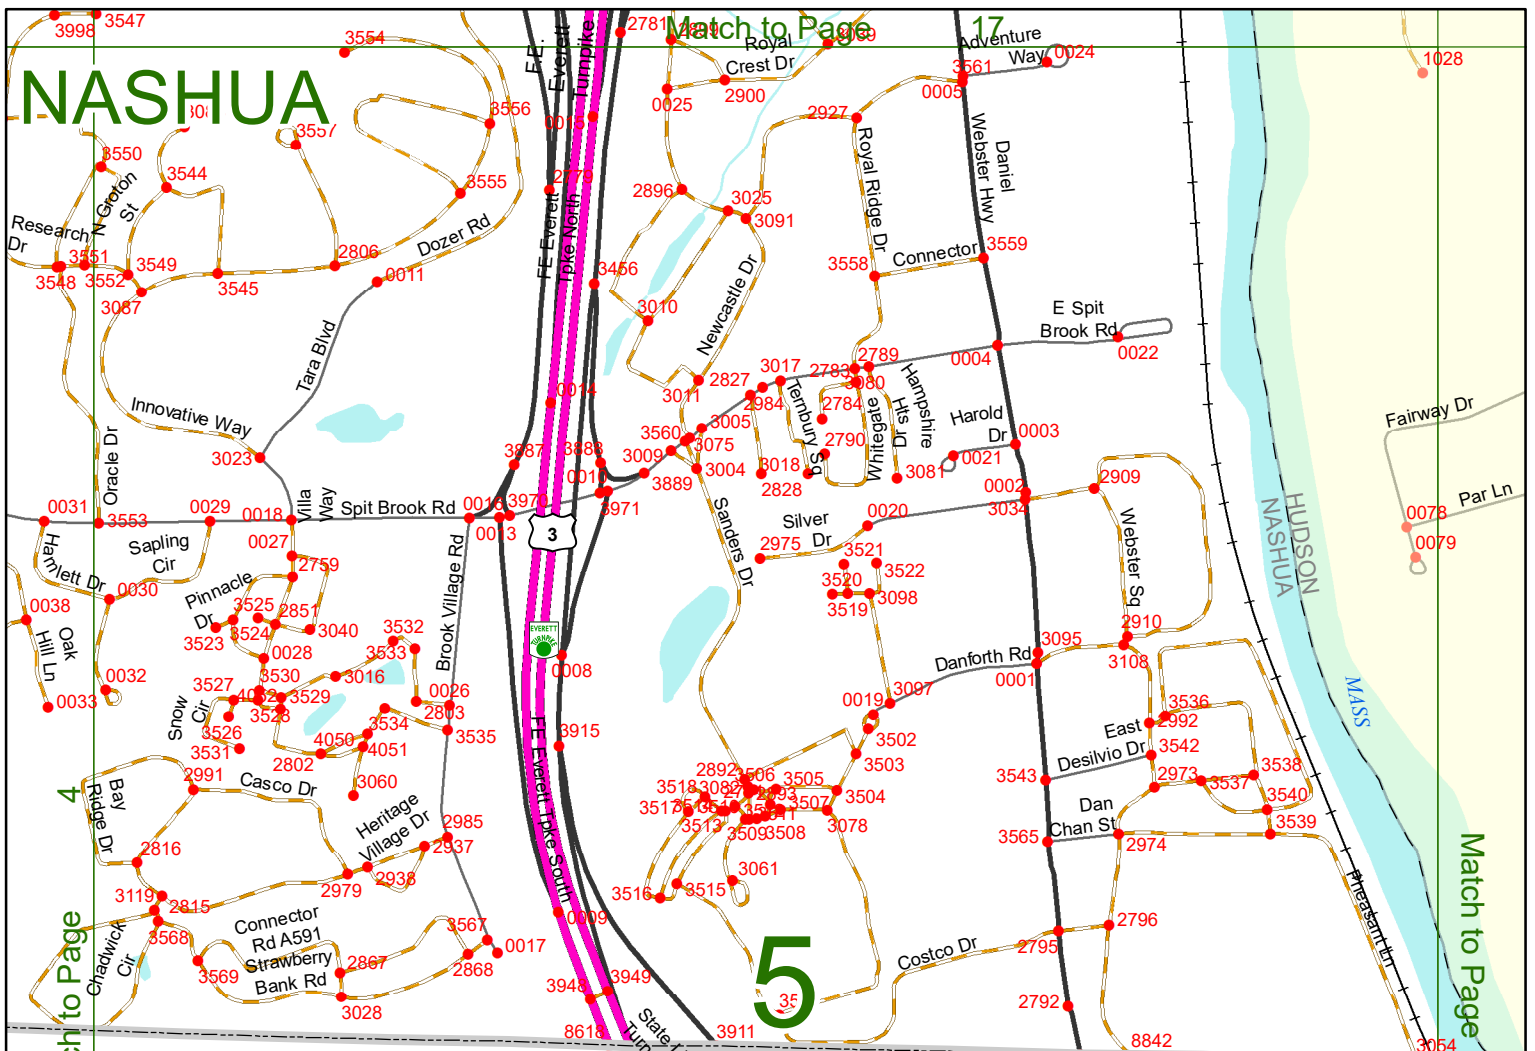

NASHUA

MASSACHUSETTS

Match to Page

0