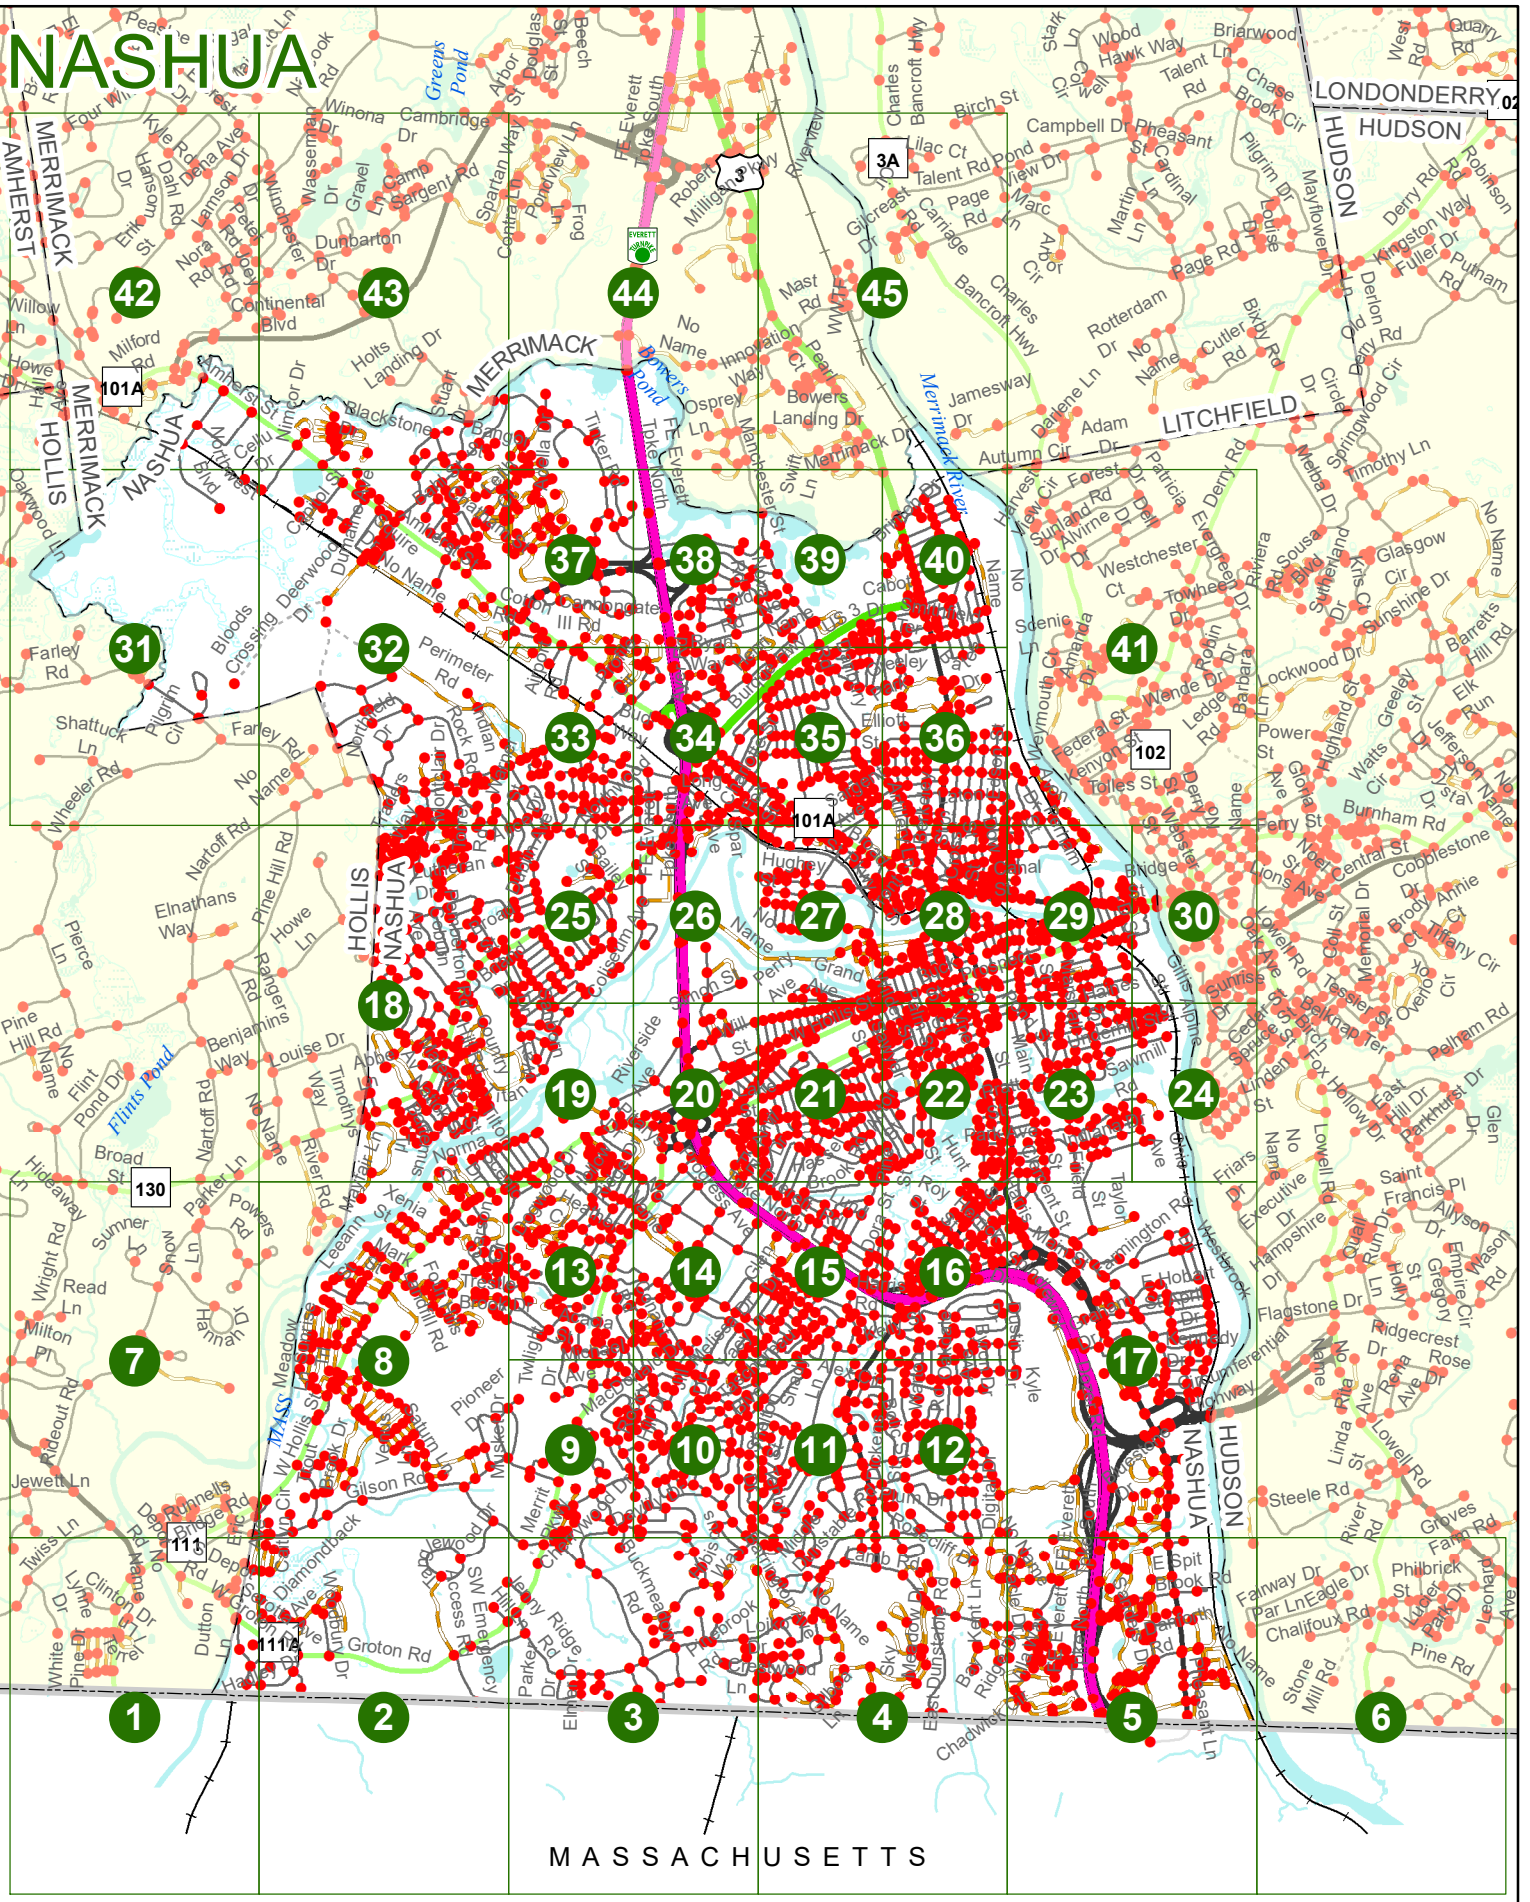

NASHUA

MASSACHUSETTS