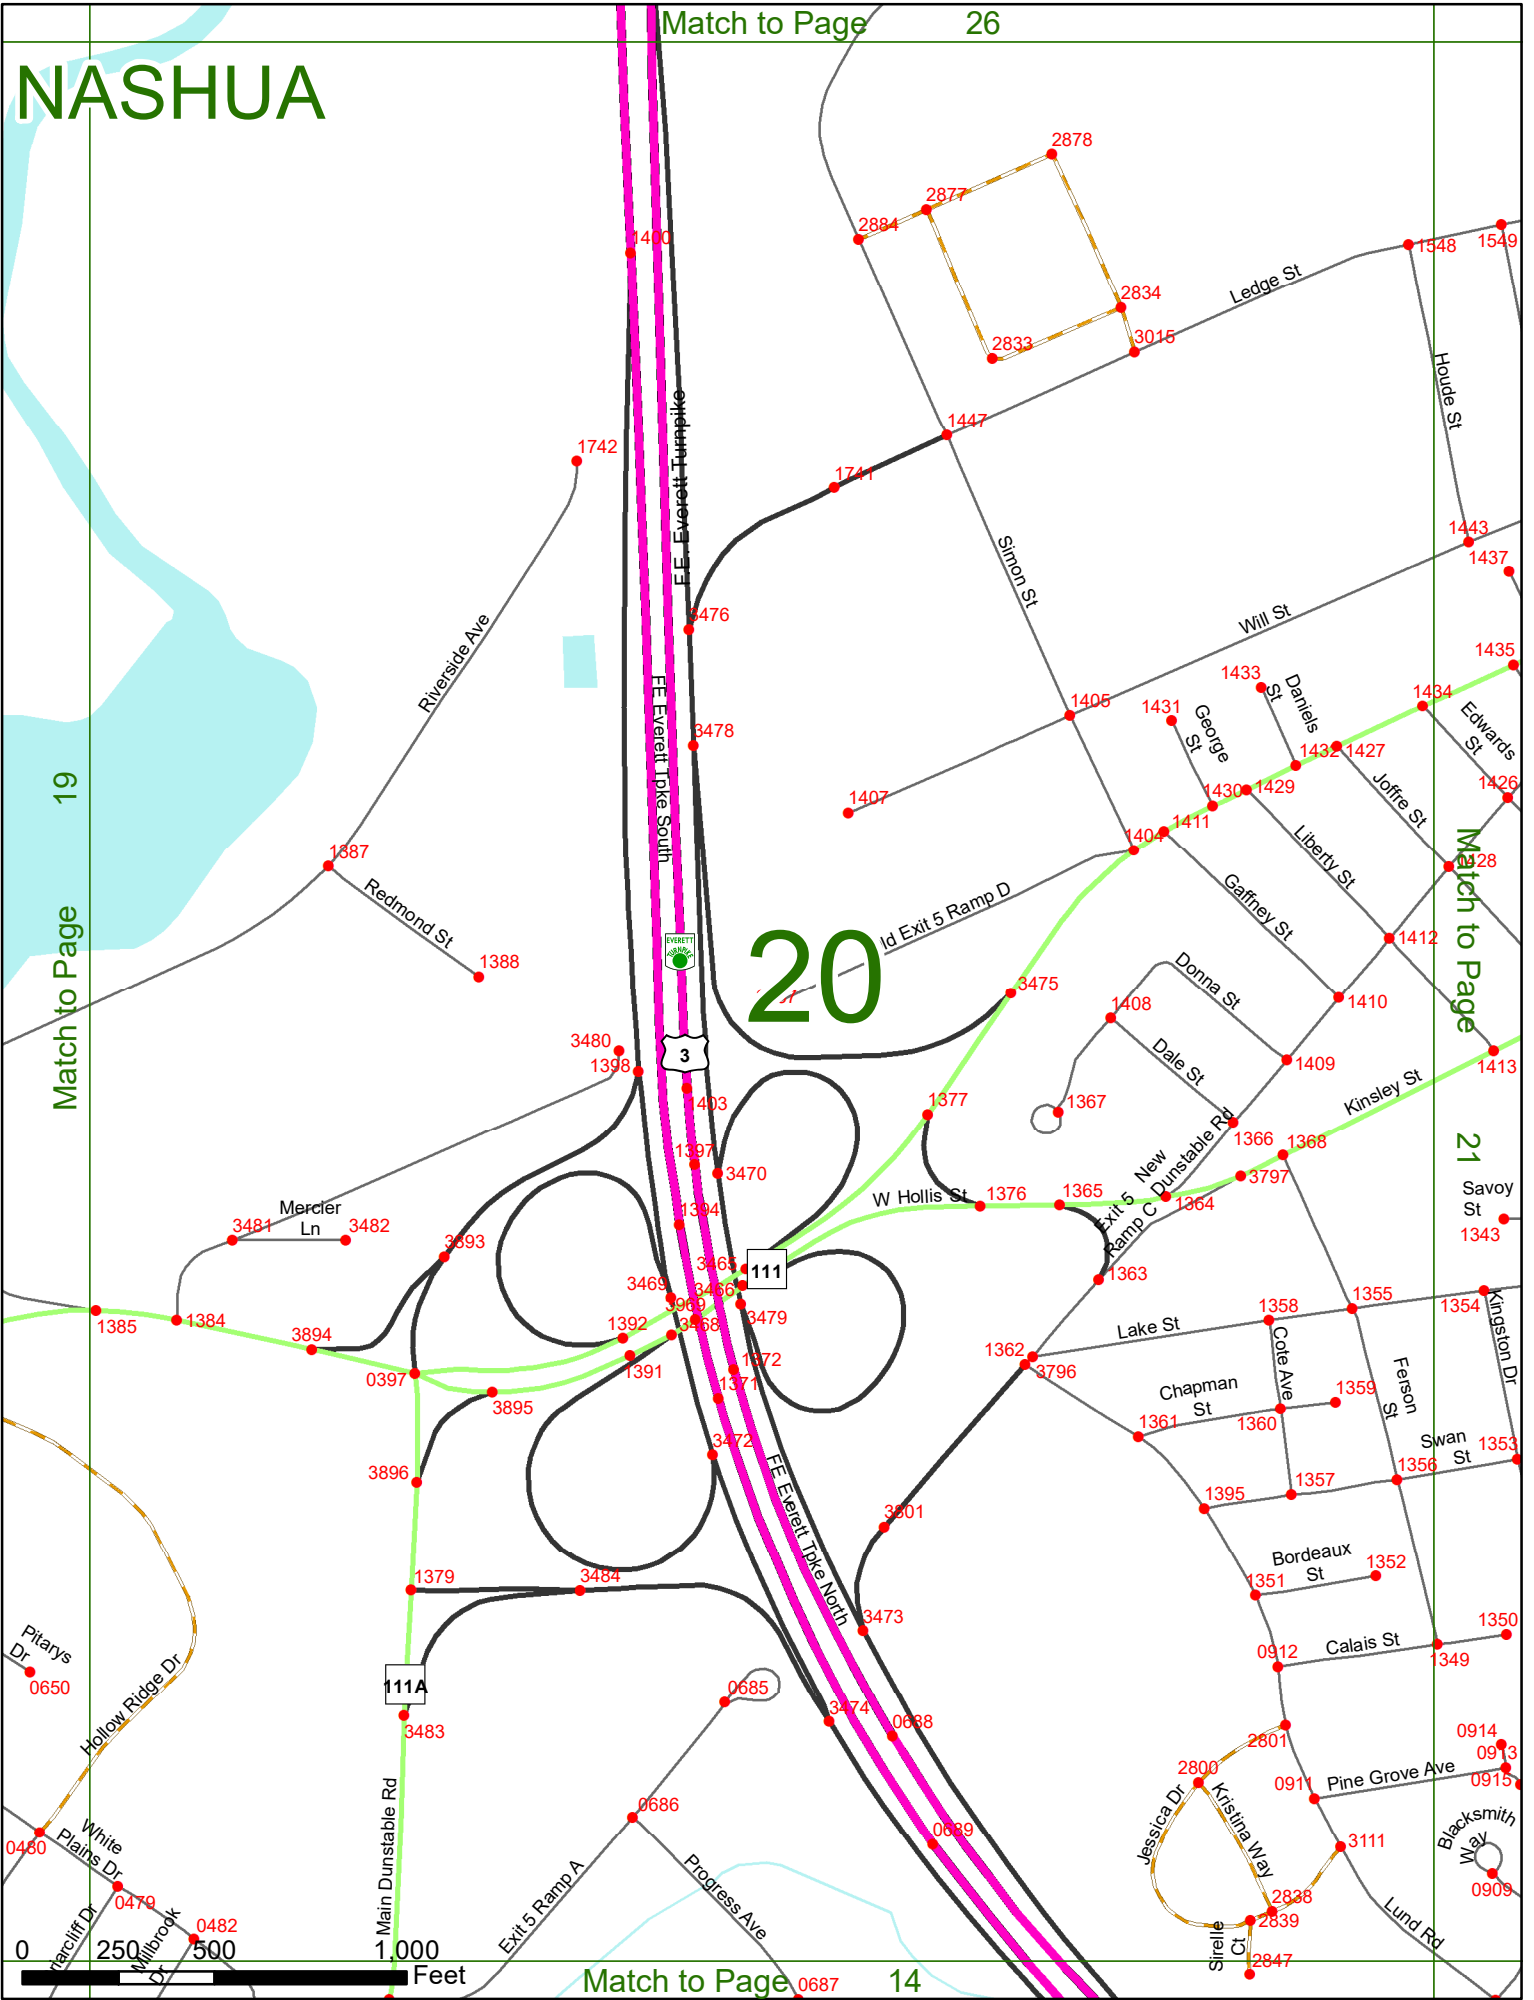

NASHUA

Match to Page 26

Match to Page 19

Match to Page 21

20

21

Match to Page 14