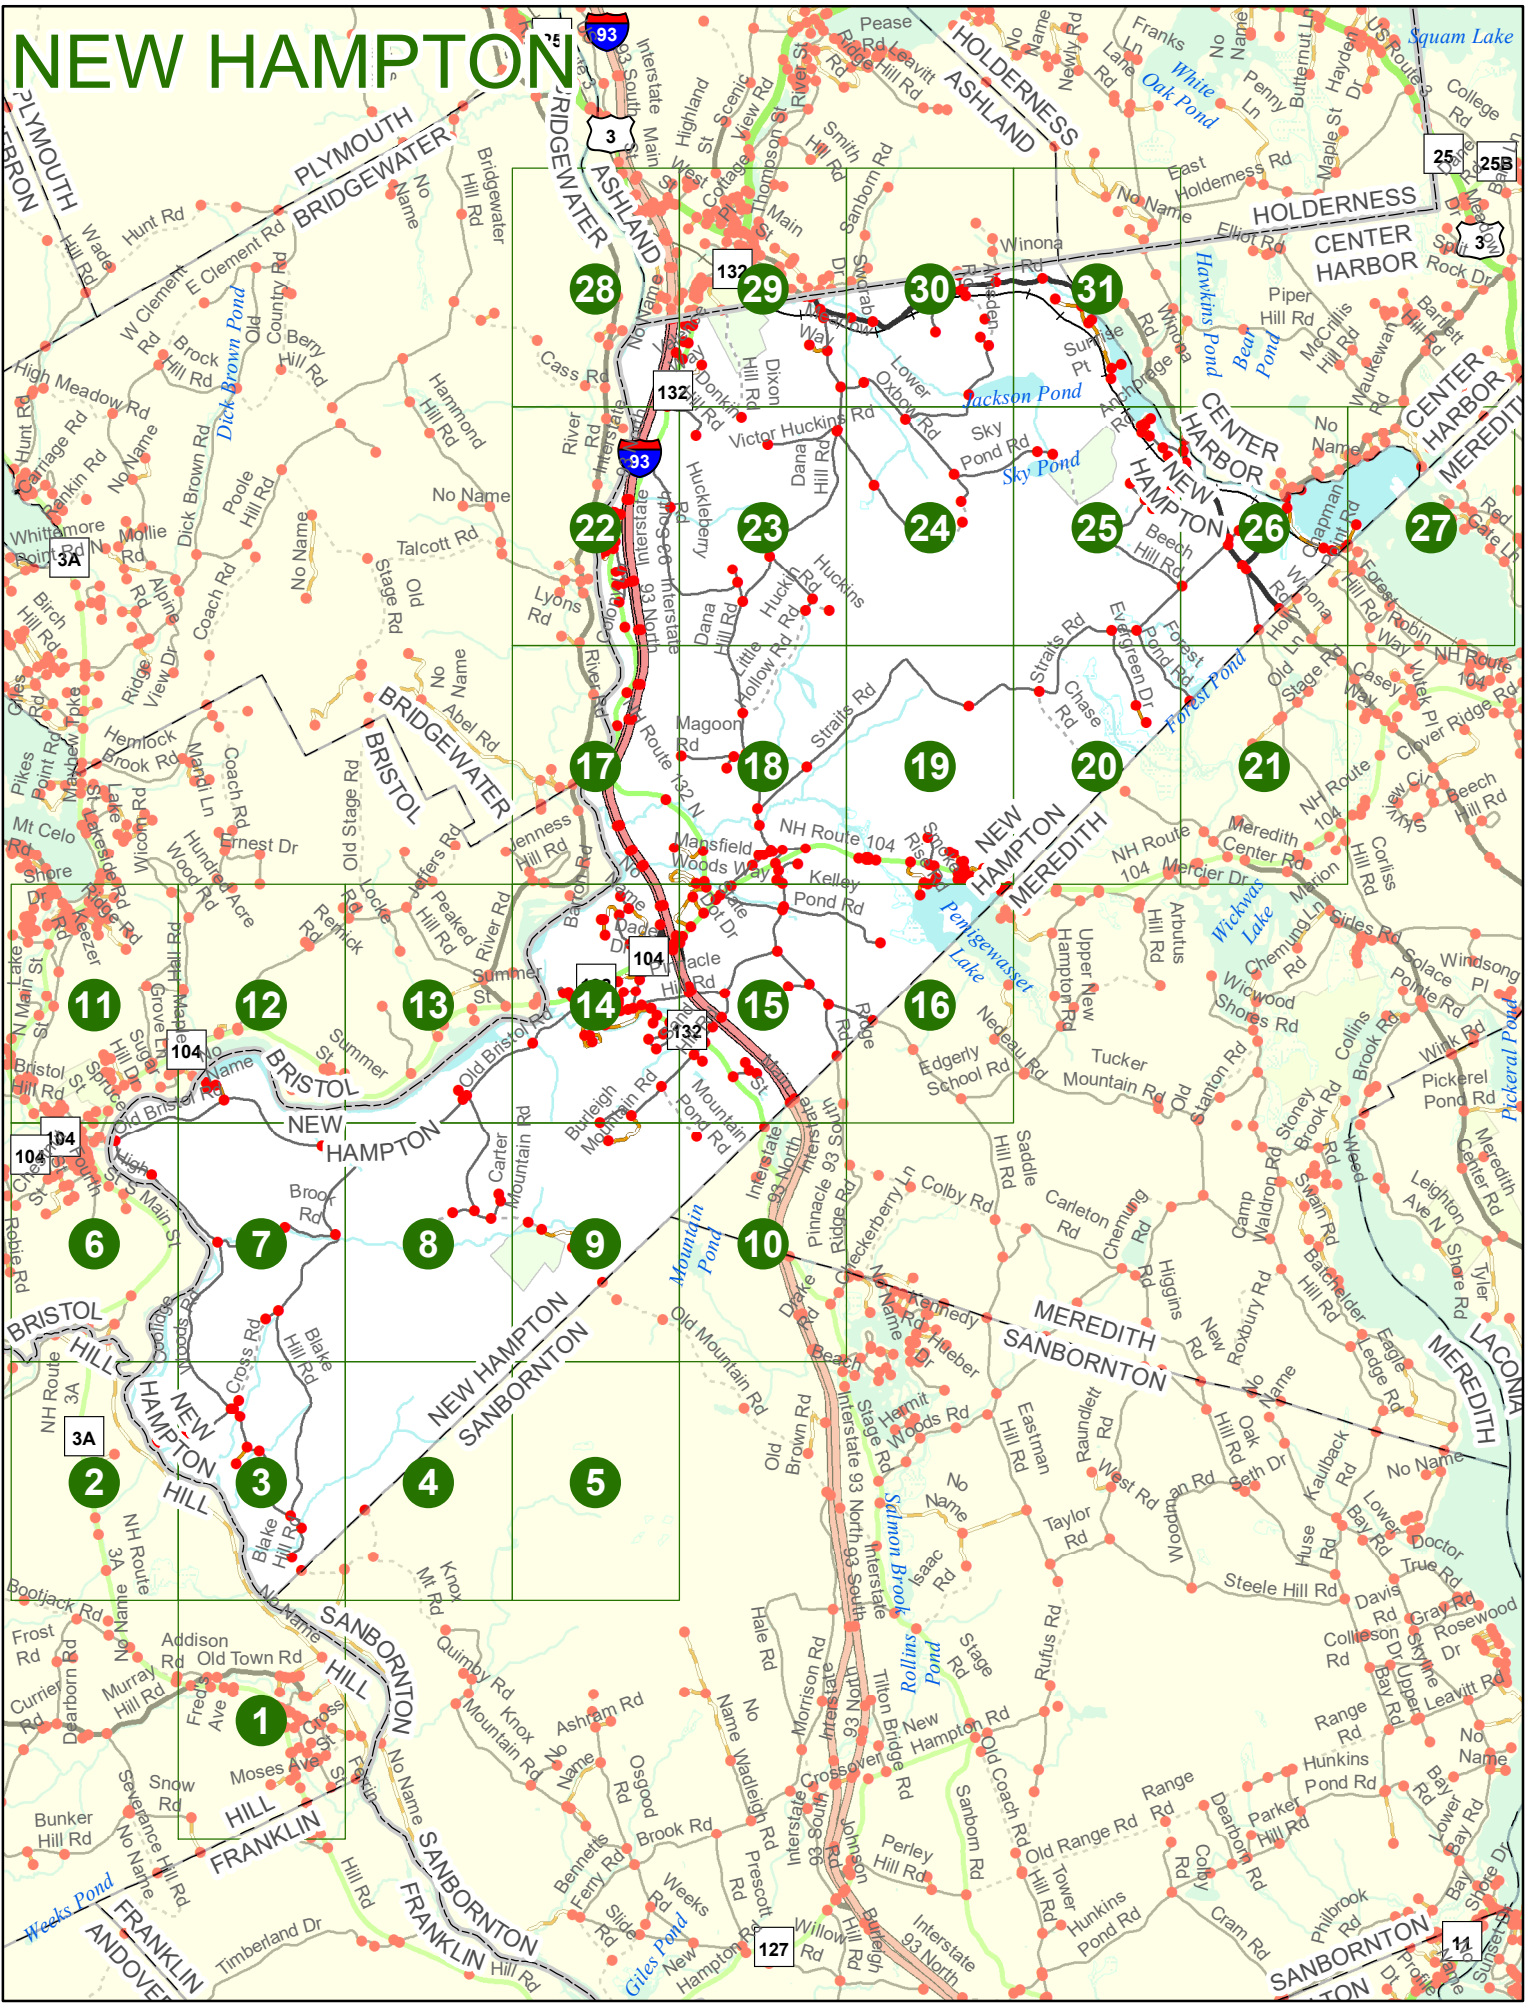

NEW HAMPTON