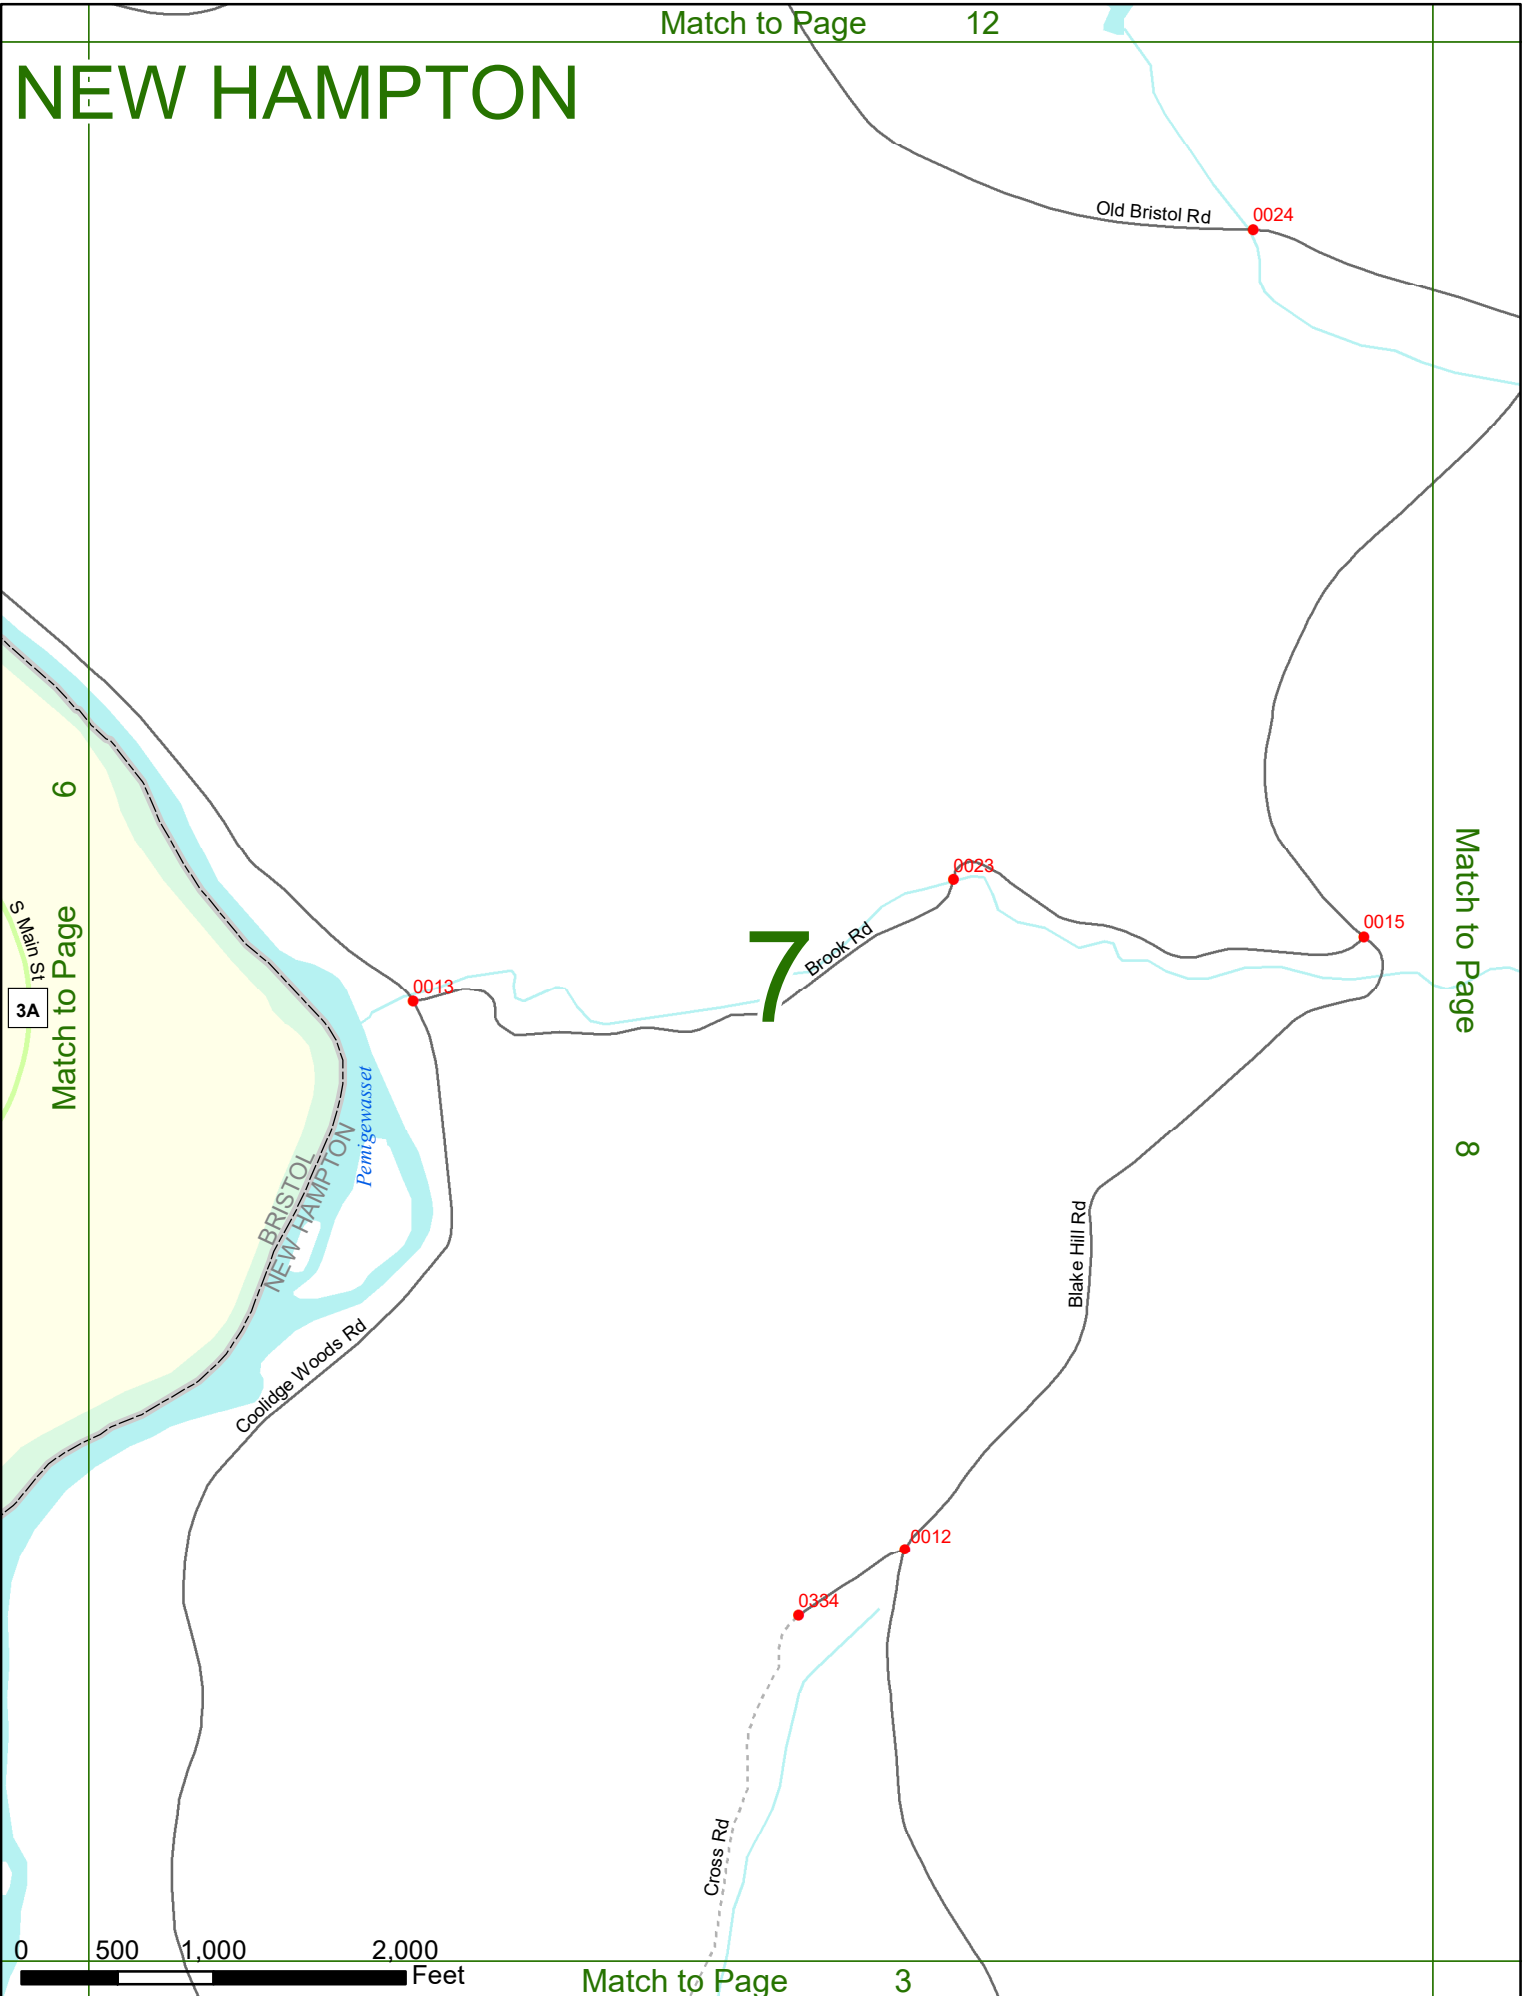

NEW HAMPTON

6

Match to Page 3A

7

Match to Page 8

0 500 1,000 2,000 Feet

Match to Page 3