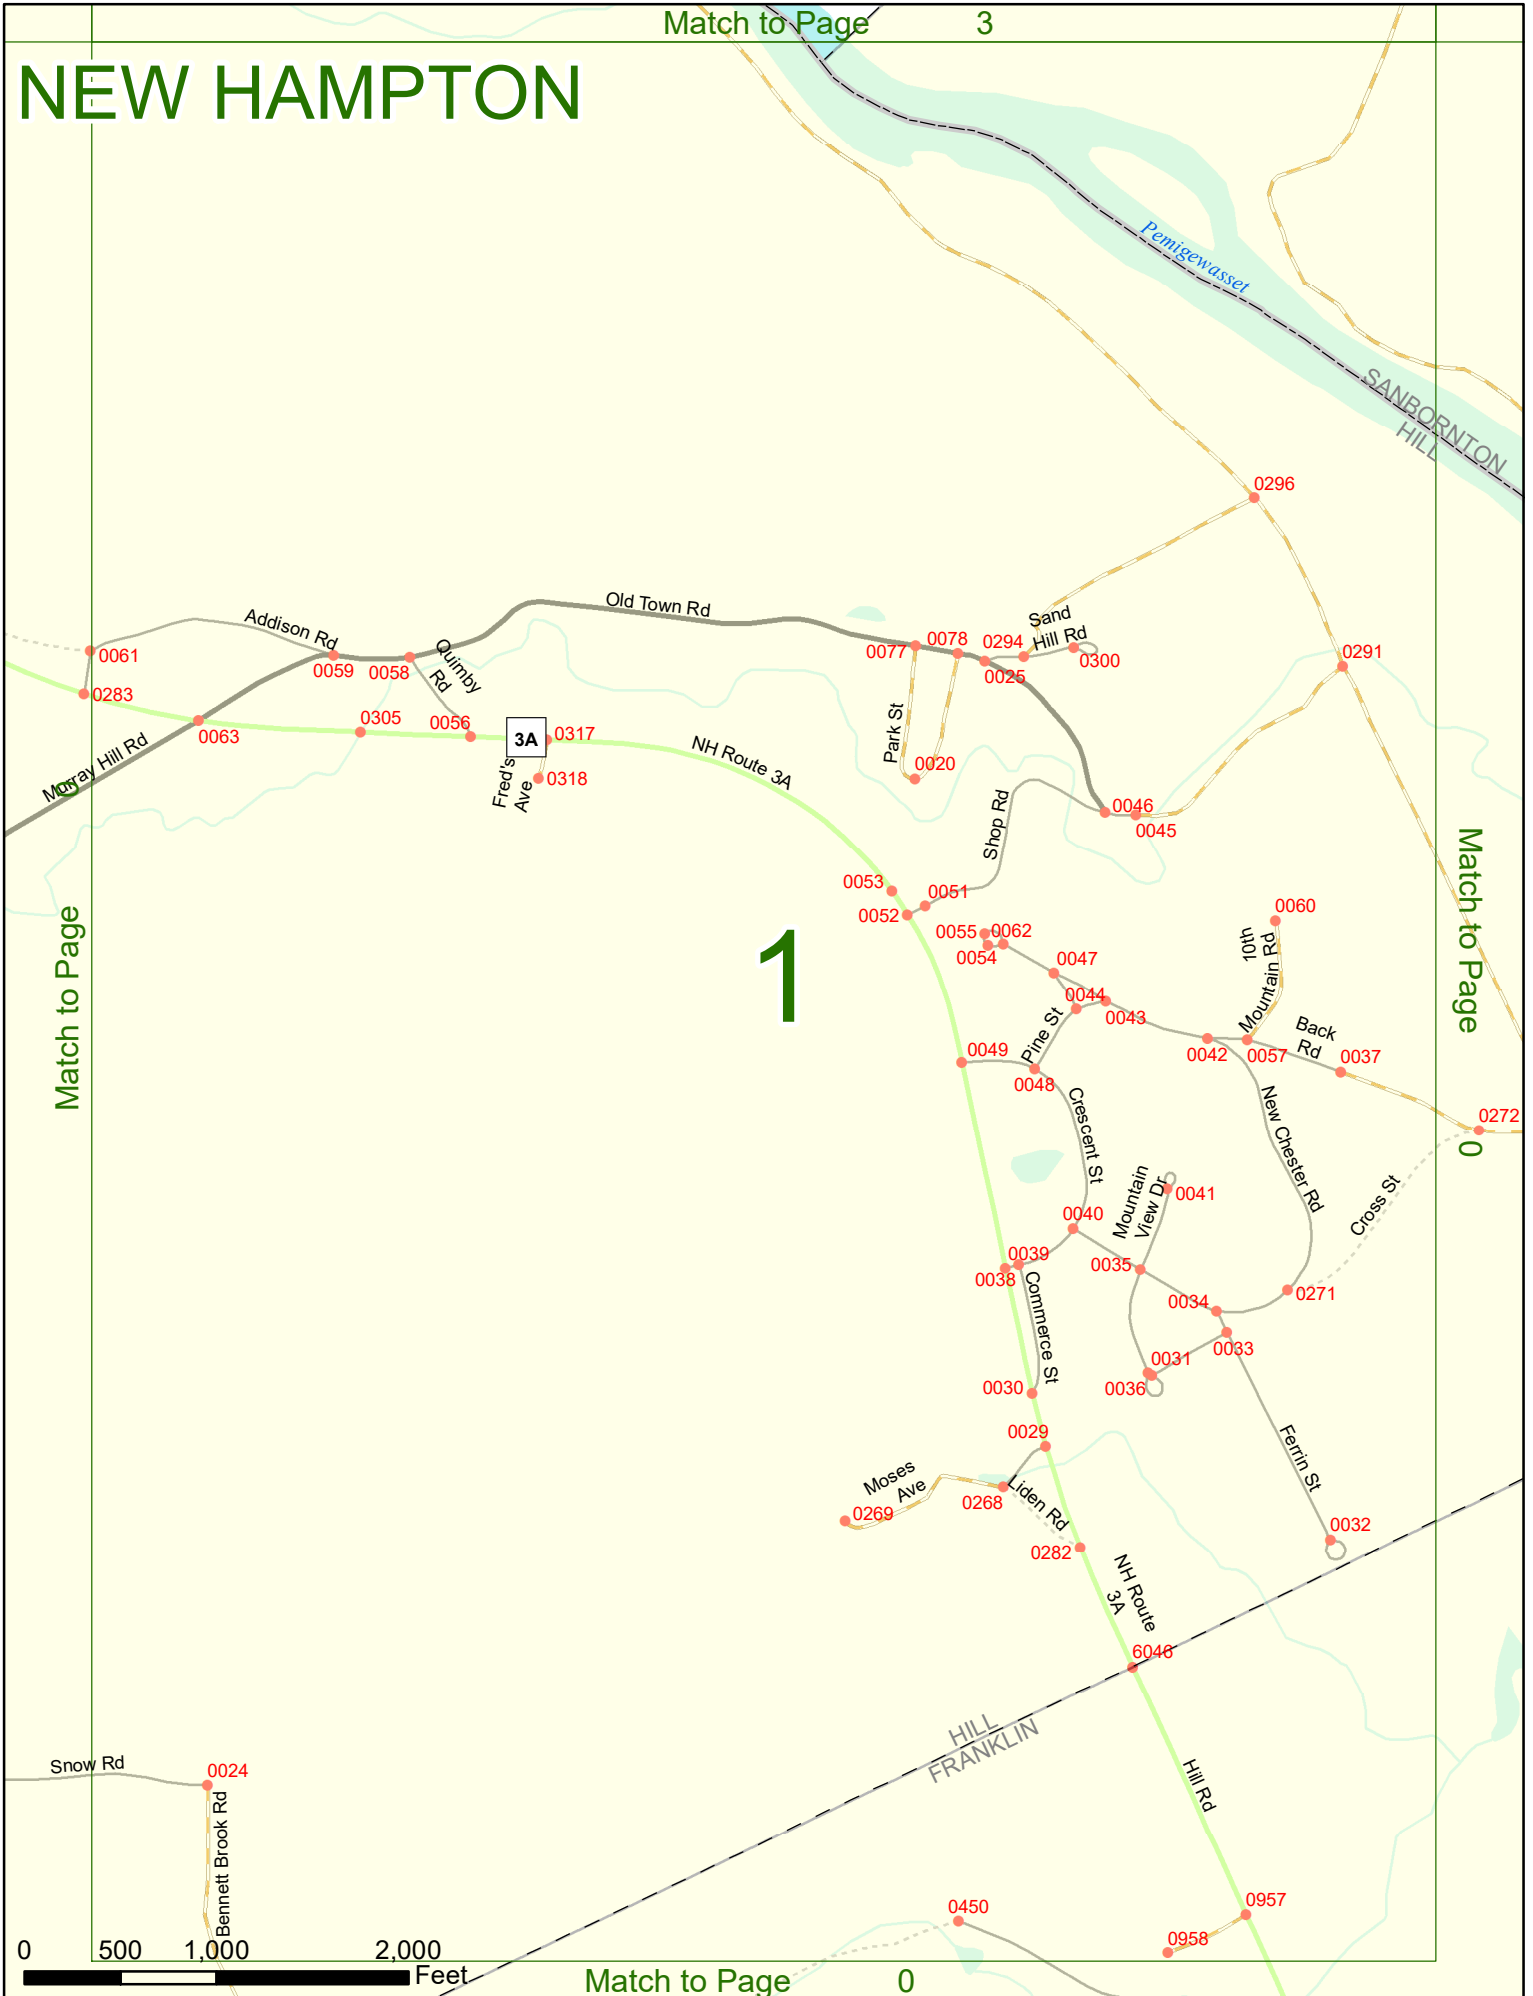

NEW HAMPTON

Match to Page 3

Match to Page

Match to Page

1

0

Match to Page 0