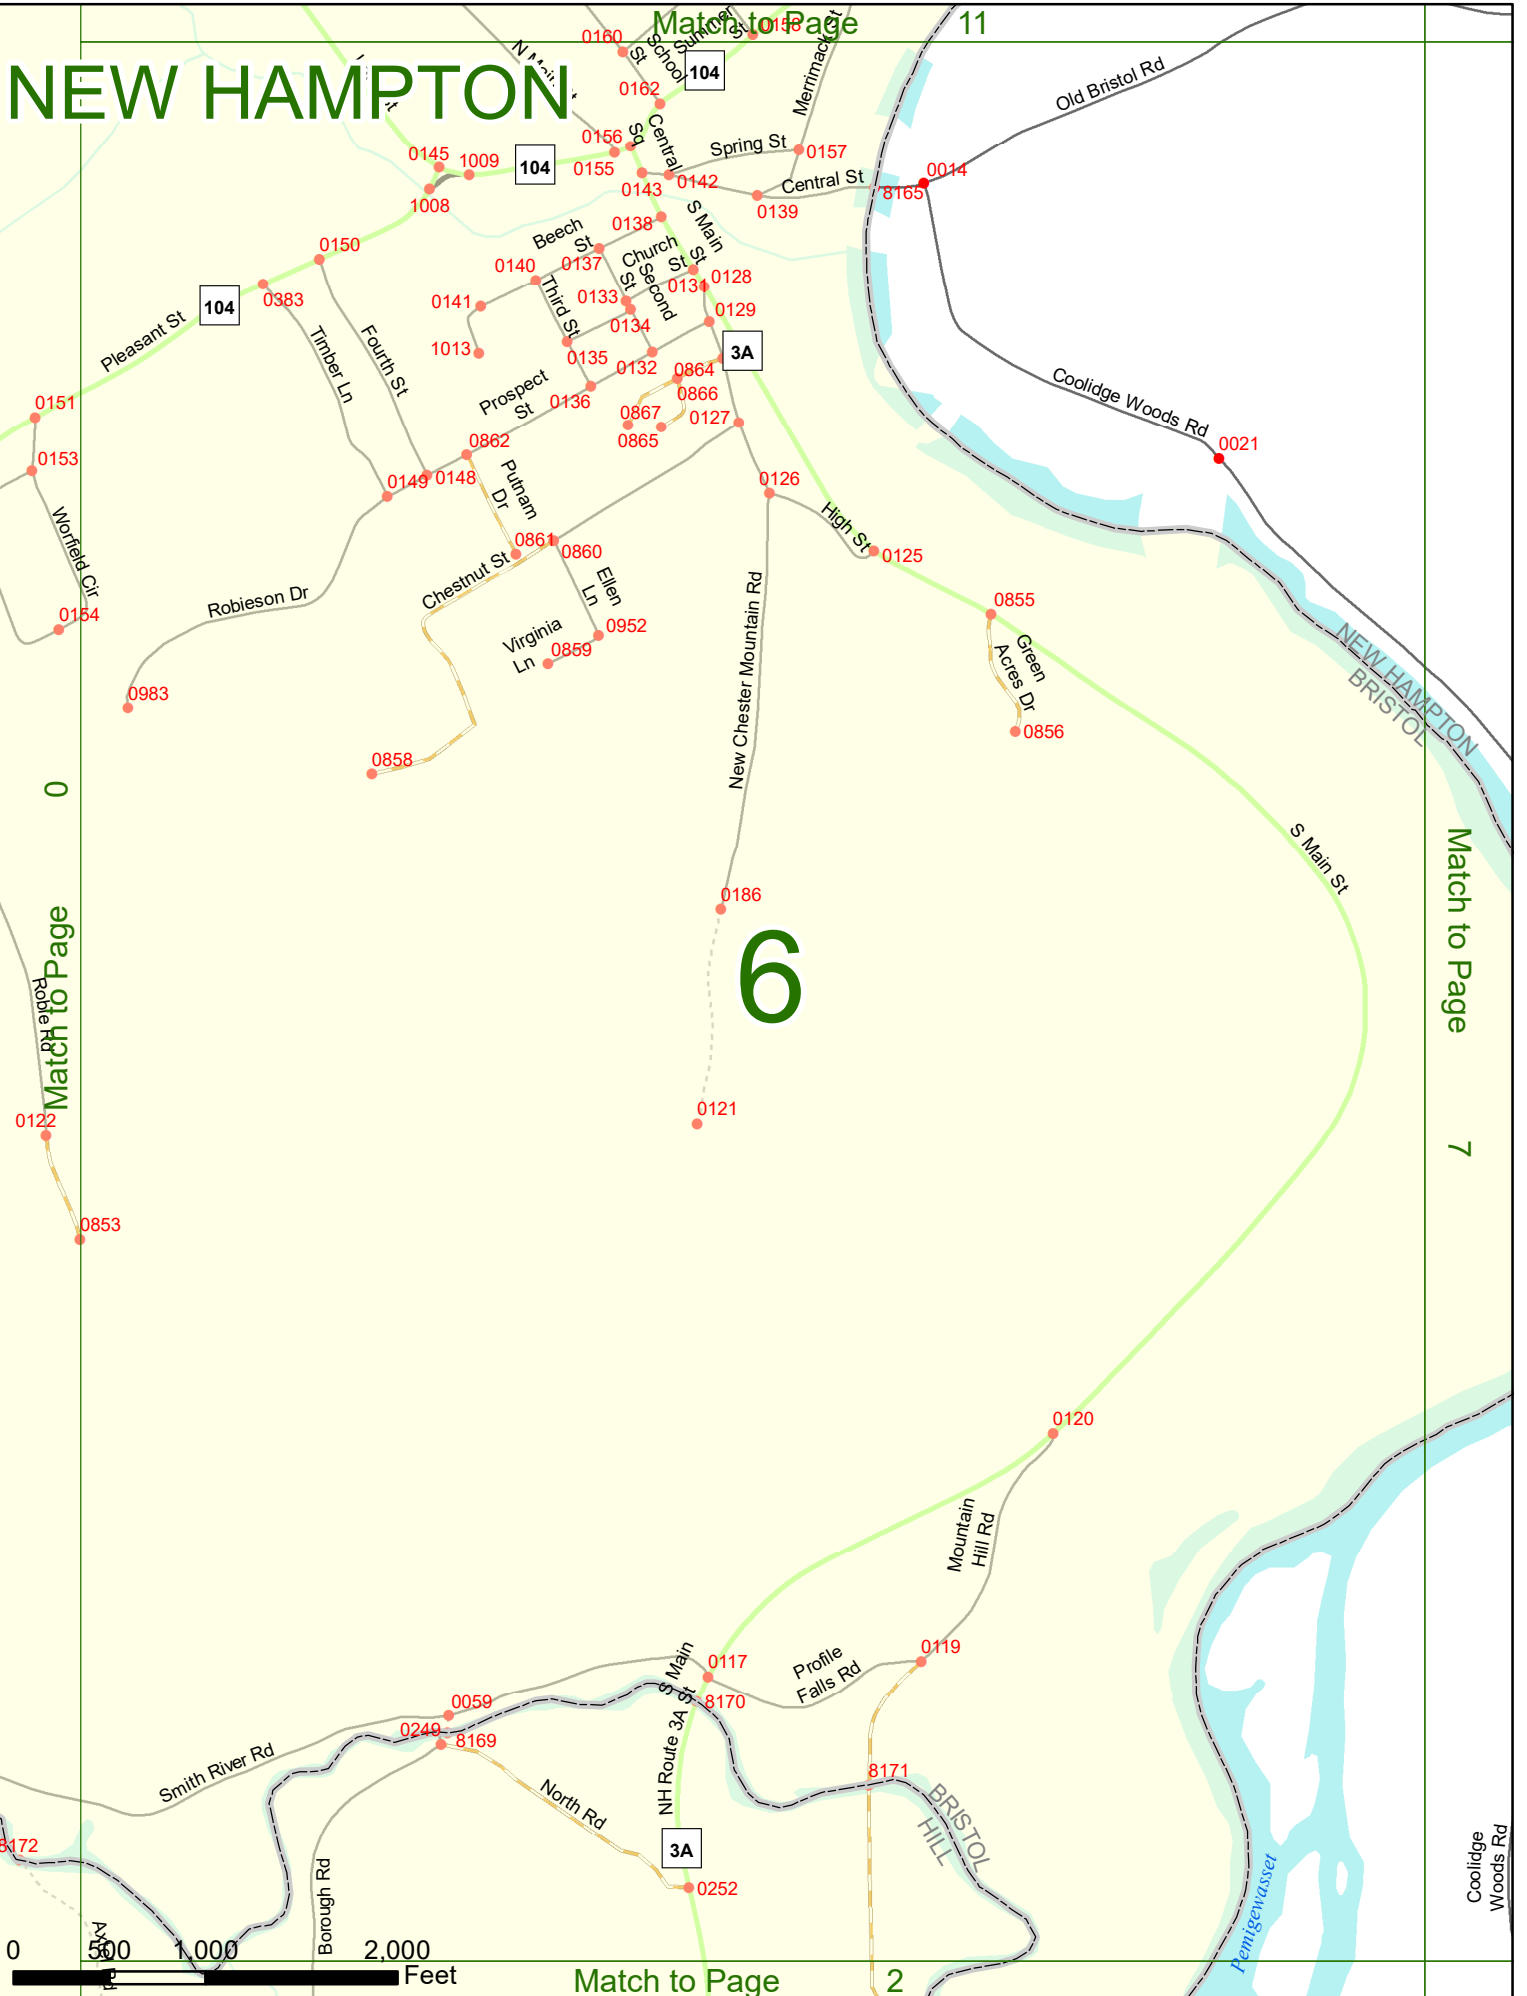

NEW HAMPTON

Match to Page 0

Match to Page 2

Match to Page 7

Match to Page 11

6