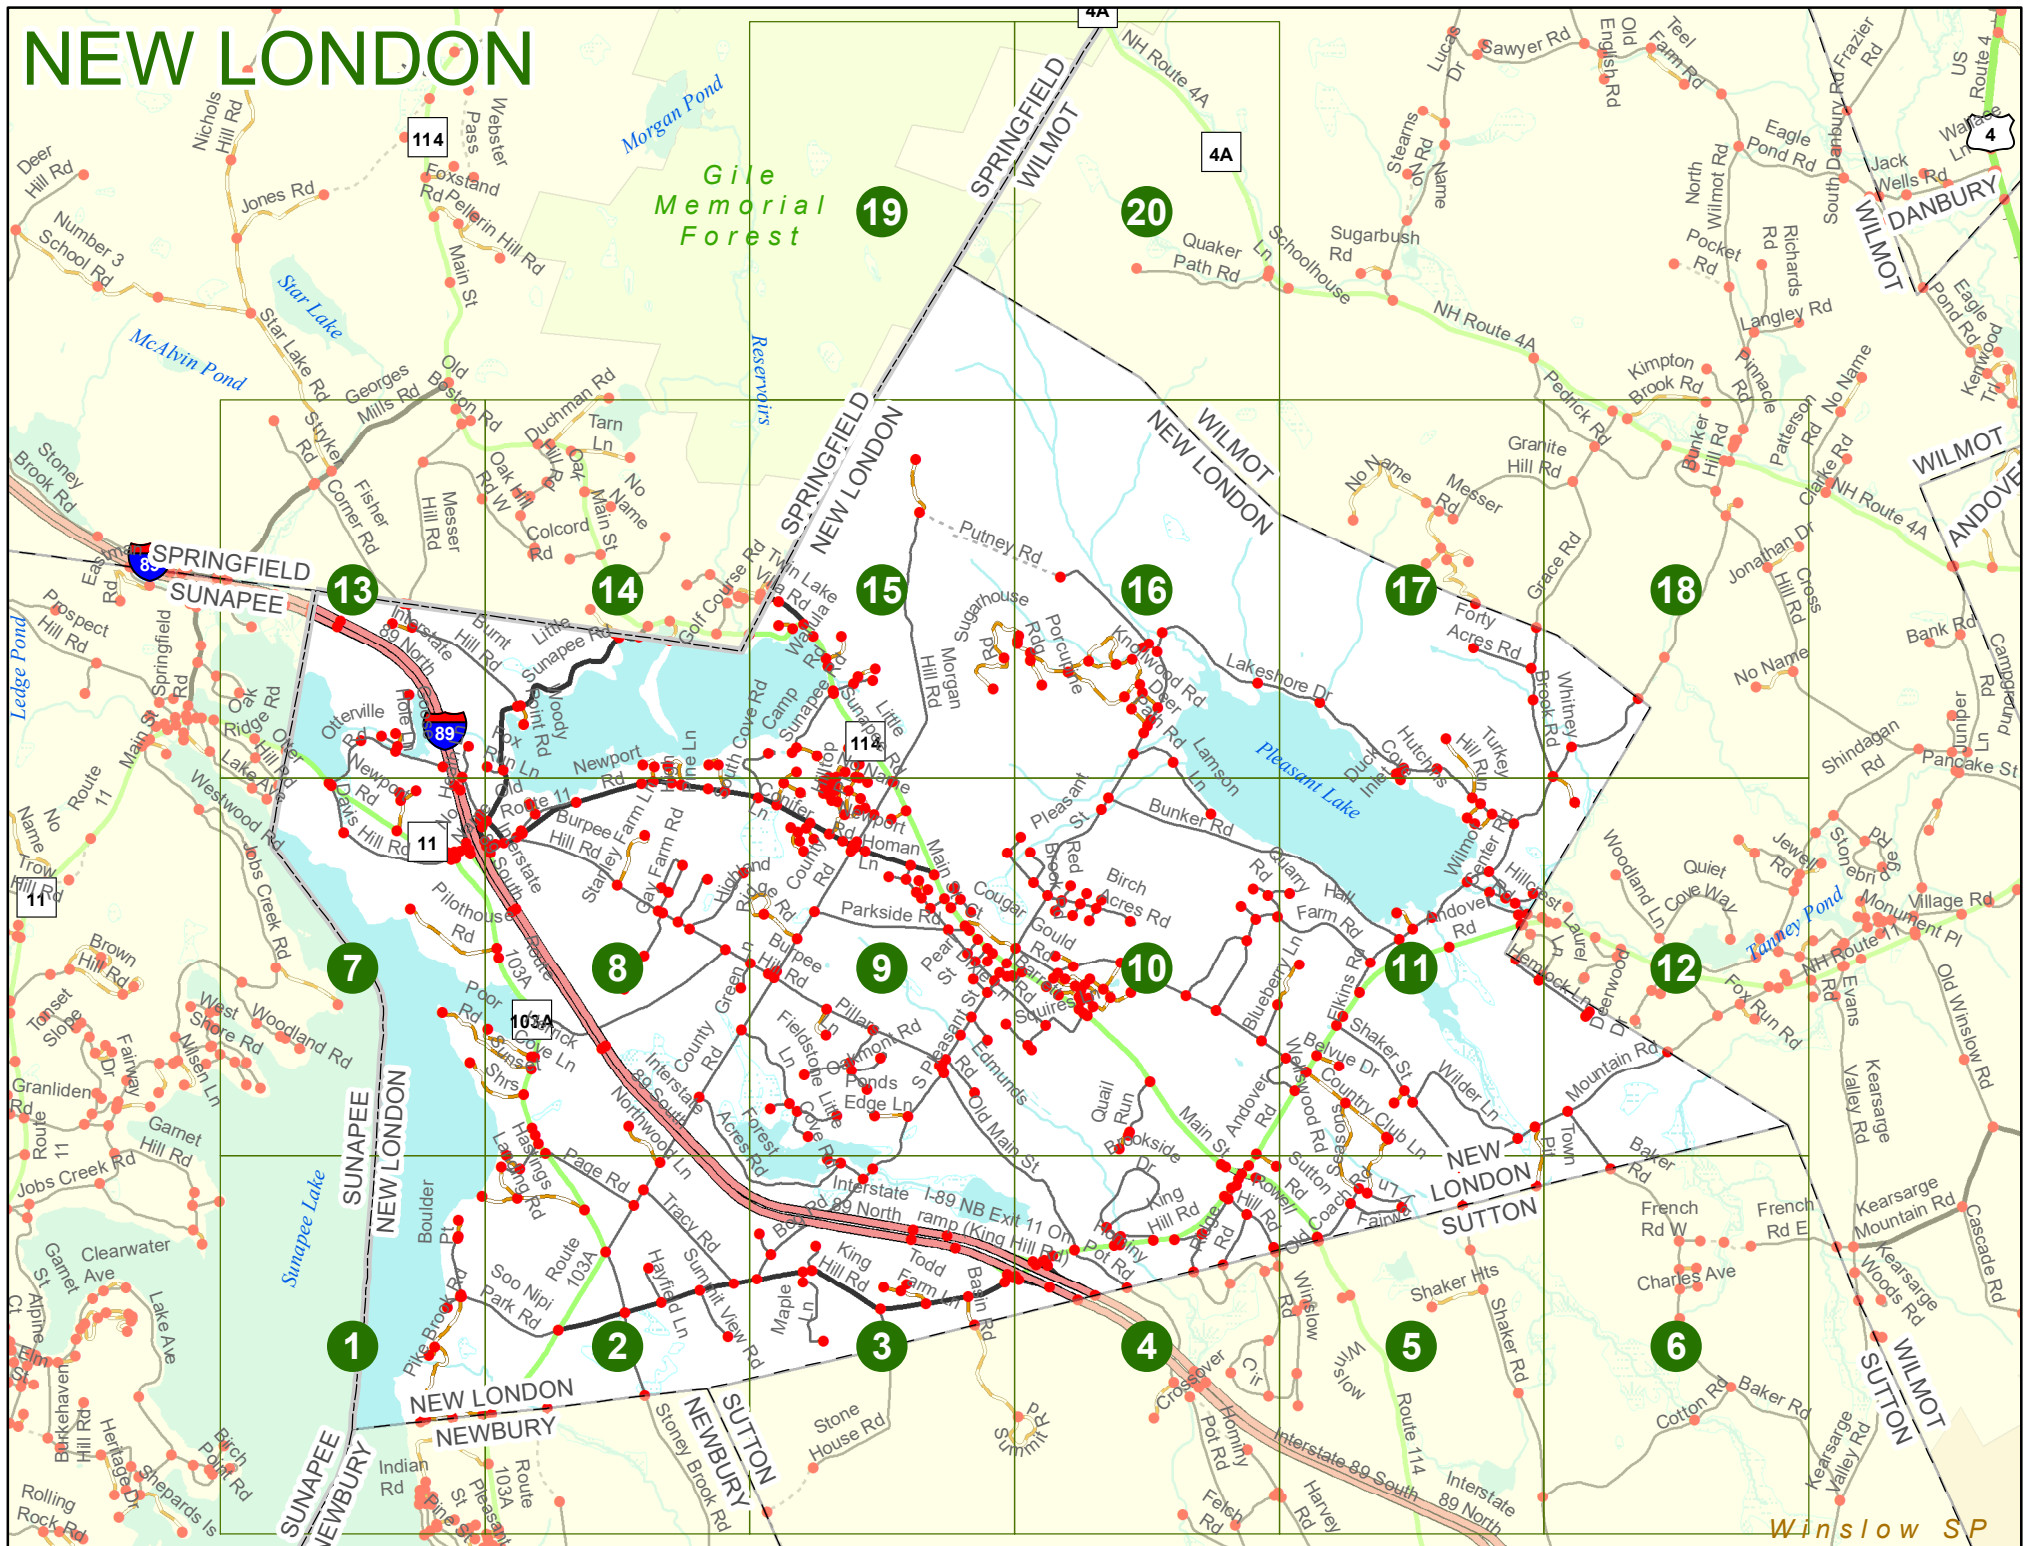

NEW LONDON

Winslow SP

Date: 1/5/2022