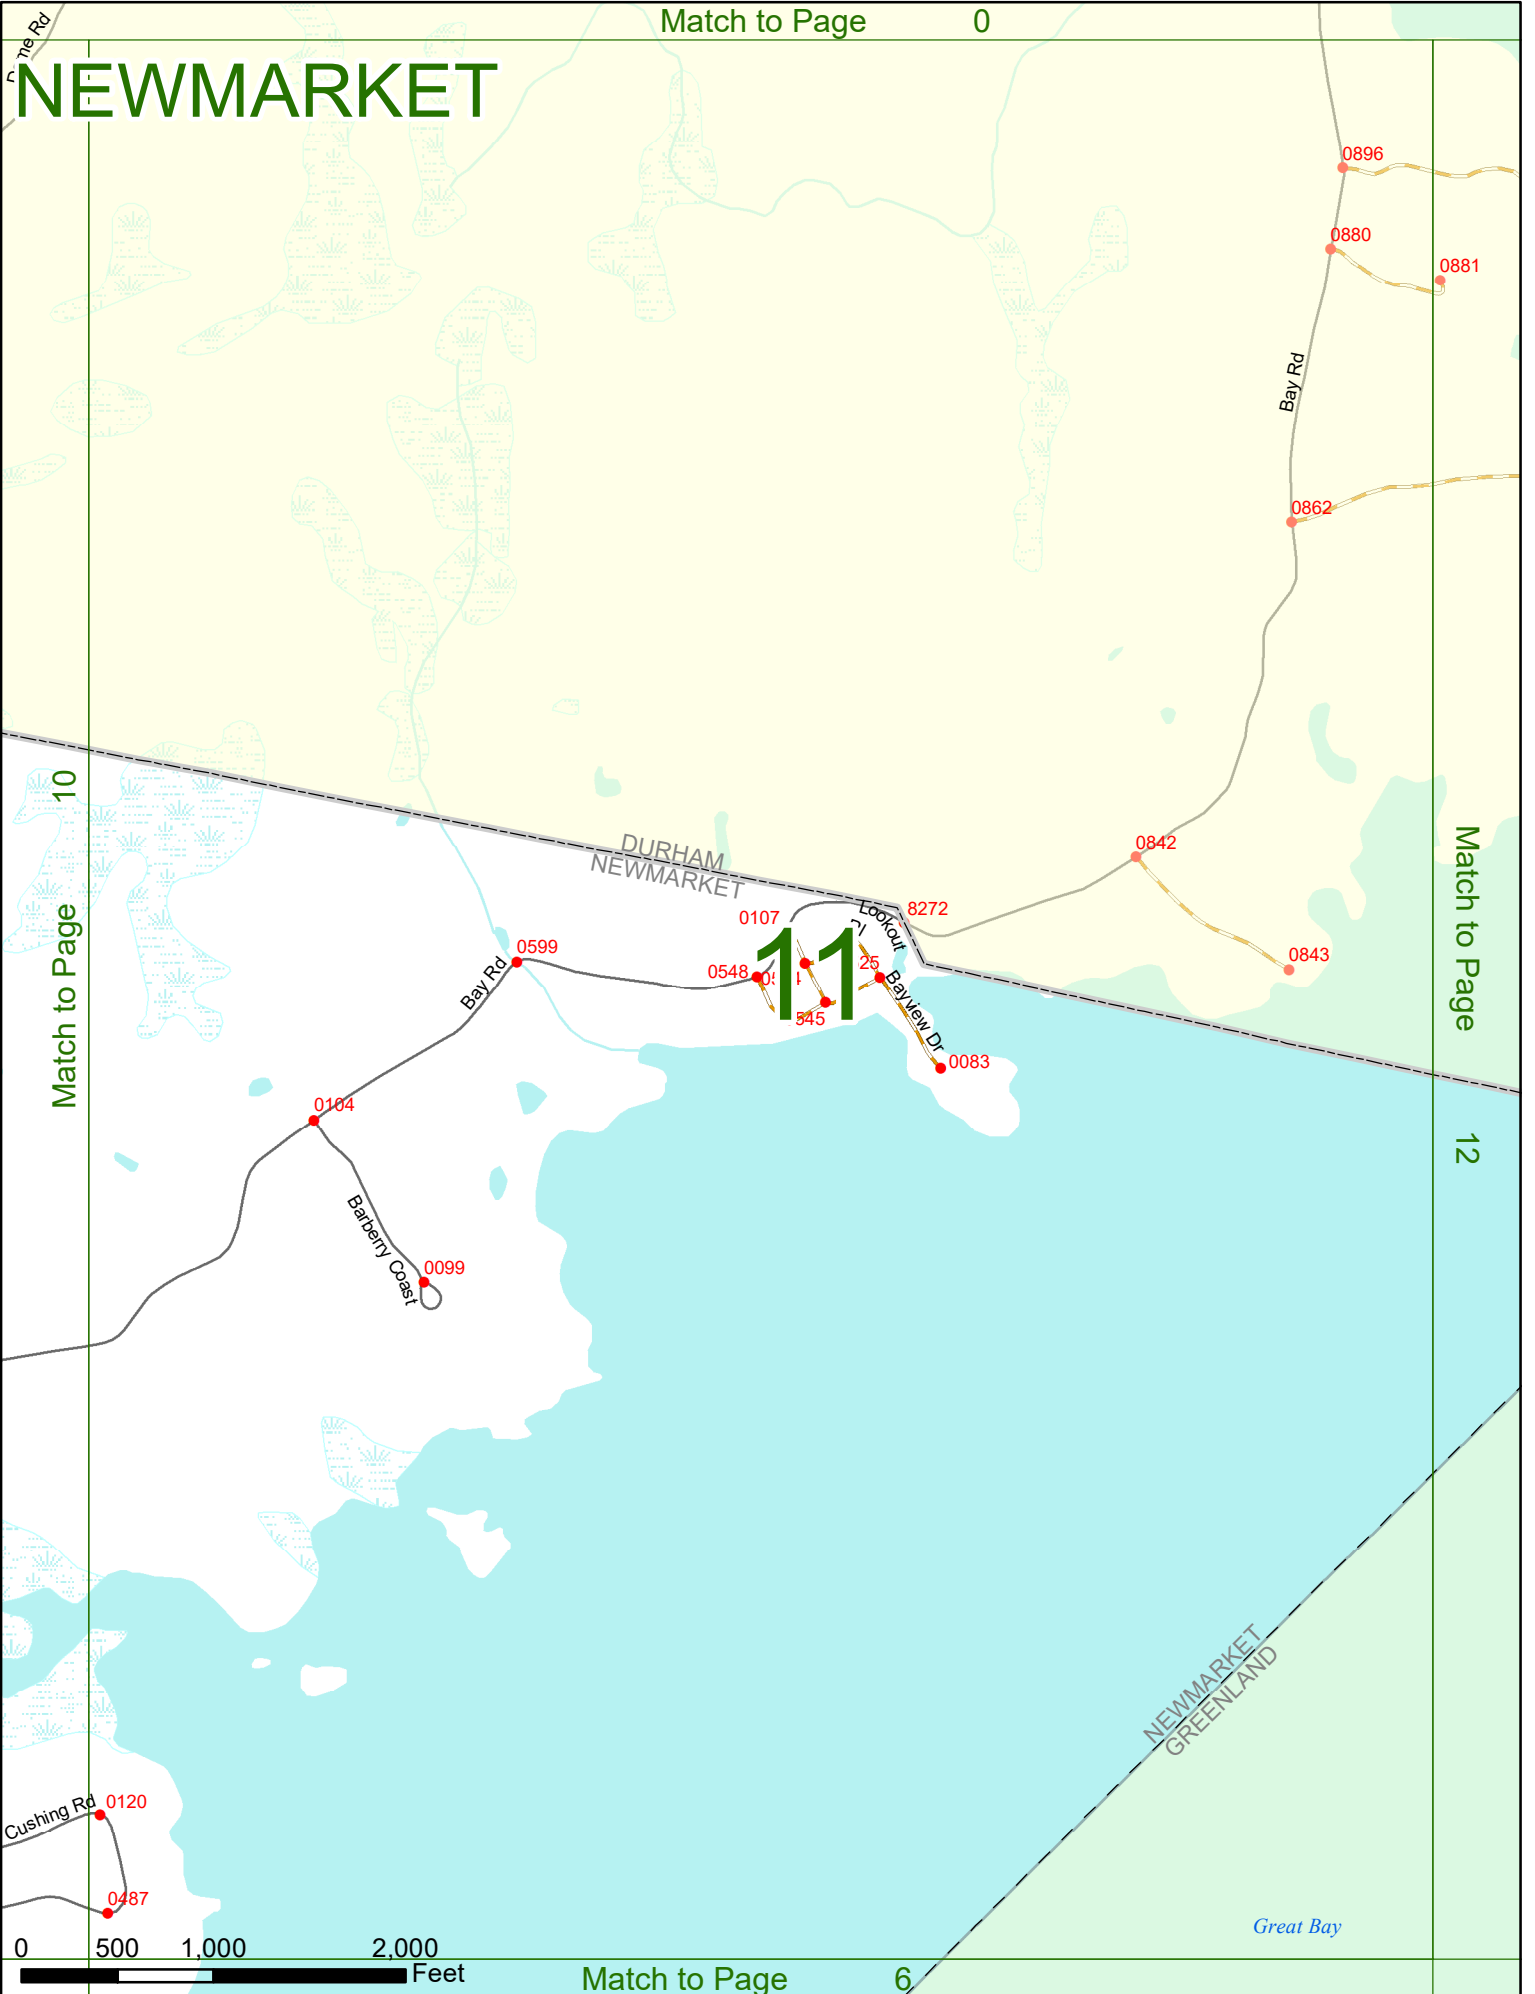

NEWMARKET

Match to Page 10

Match to Page 12