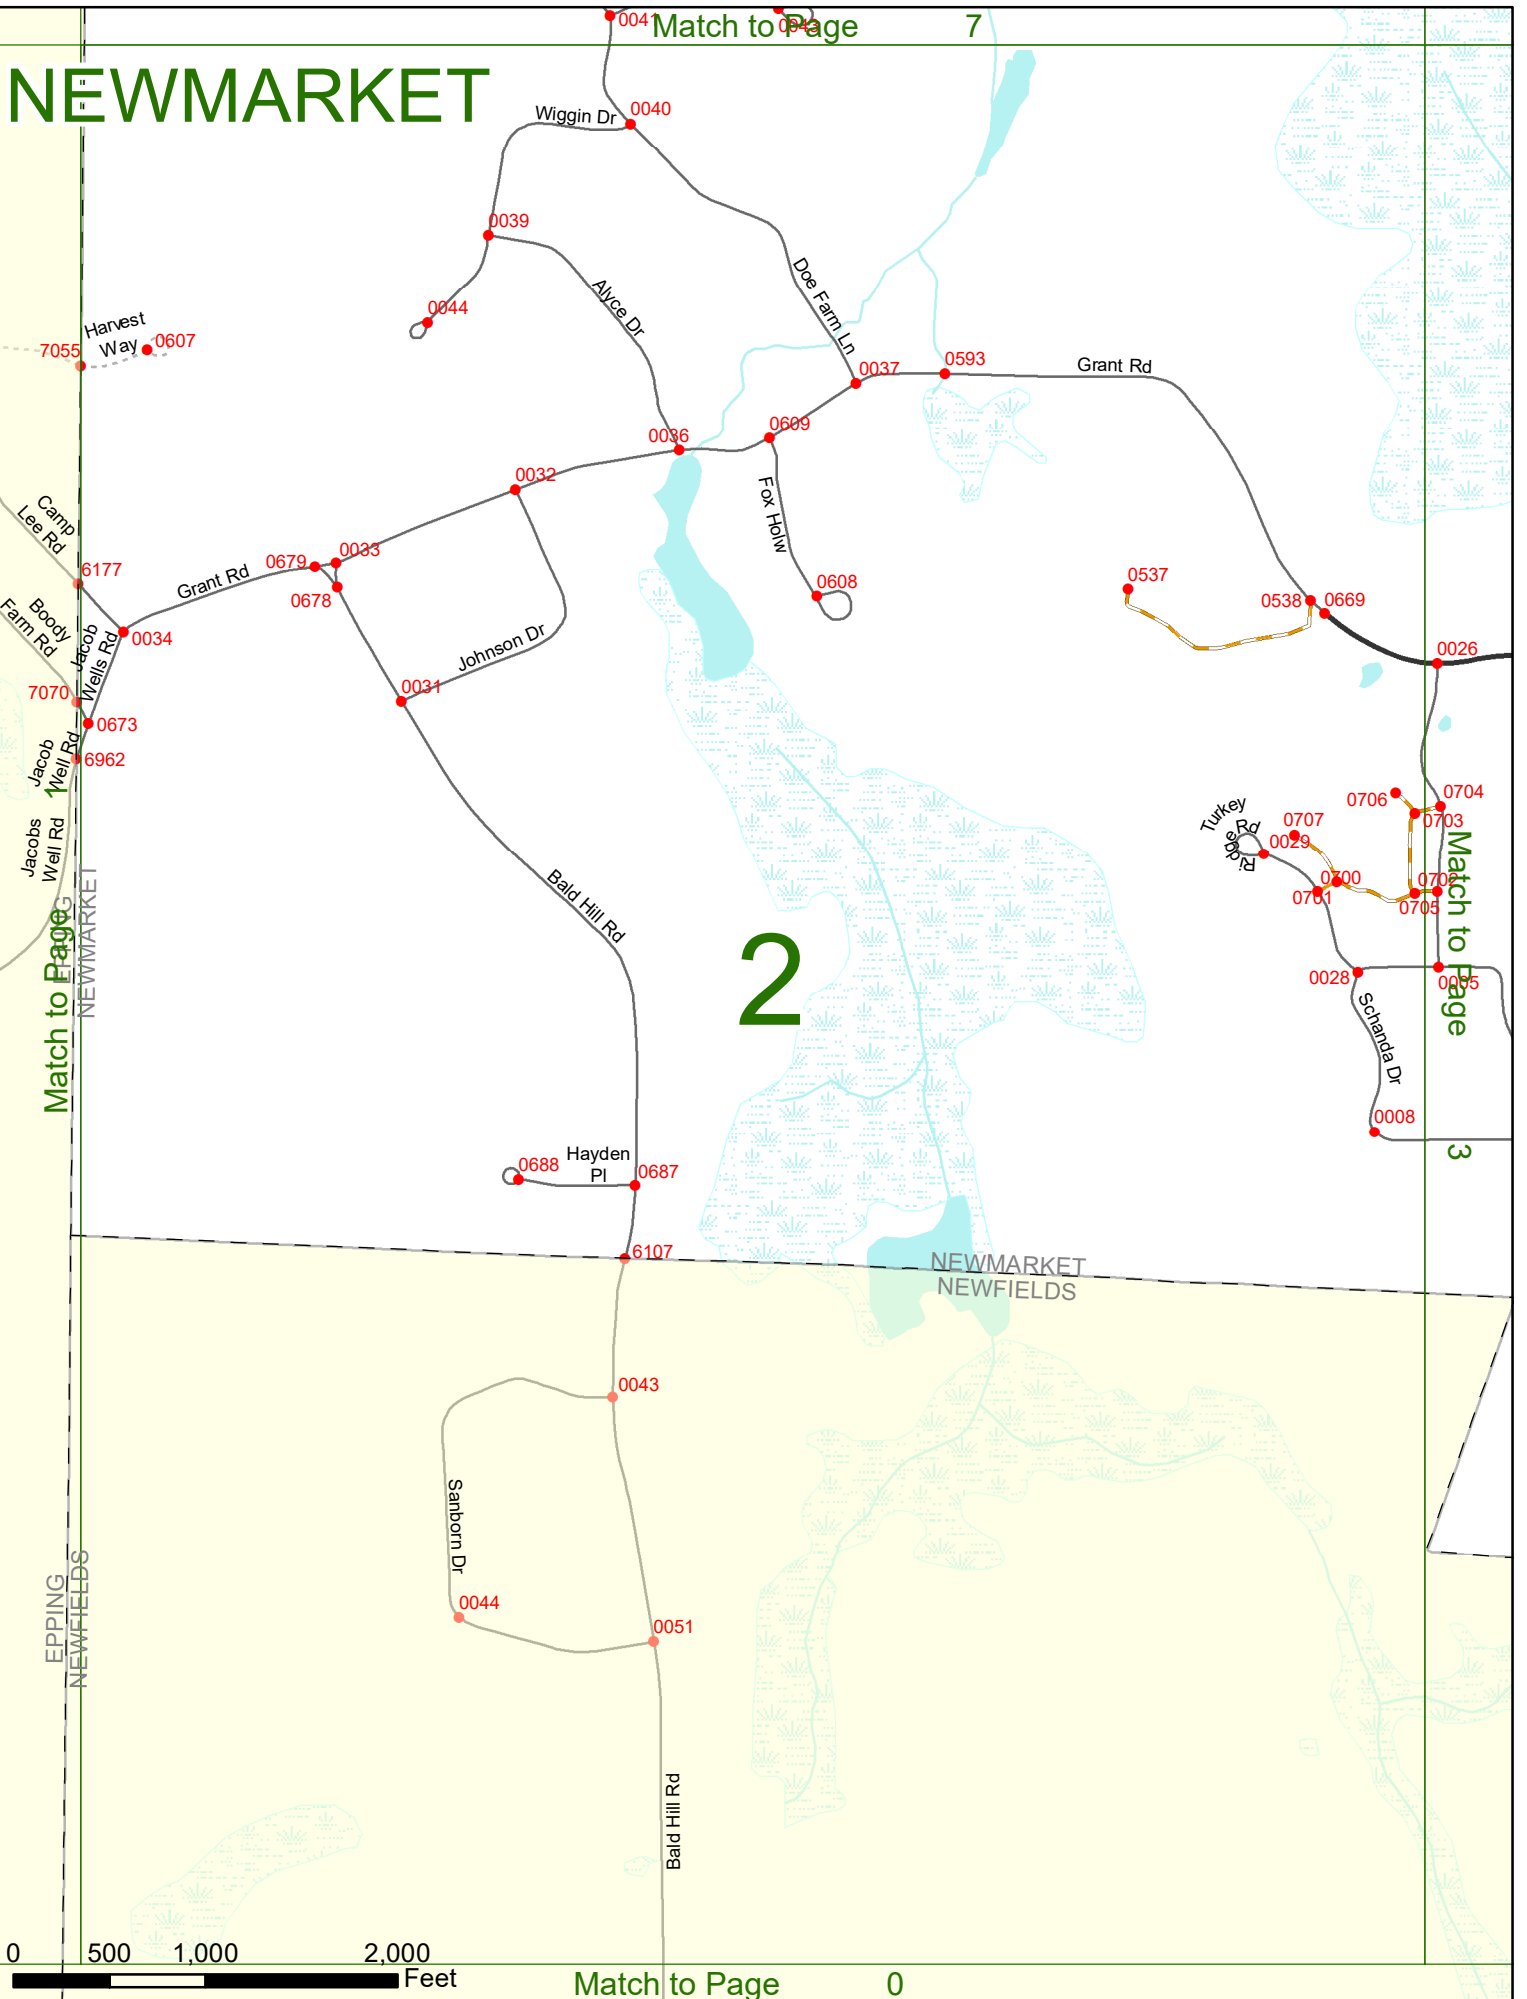

NEWMARKET

Match to Page 7

0 500 1,000 2,000 Feet

Match to Page 0