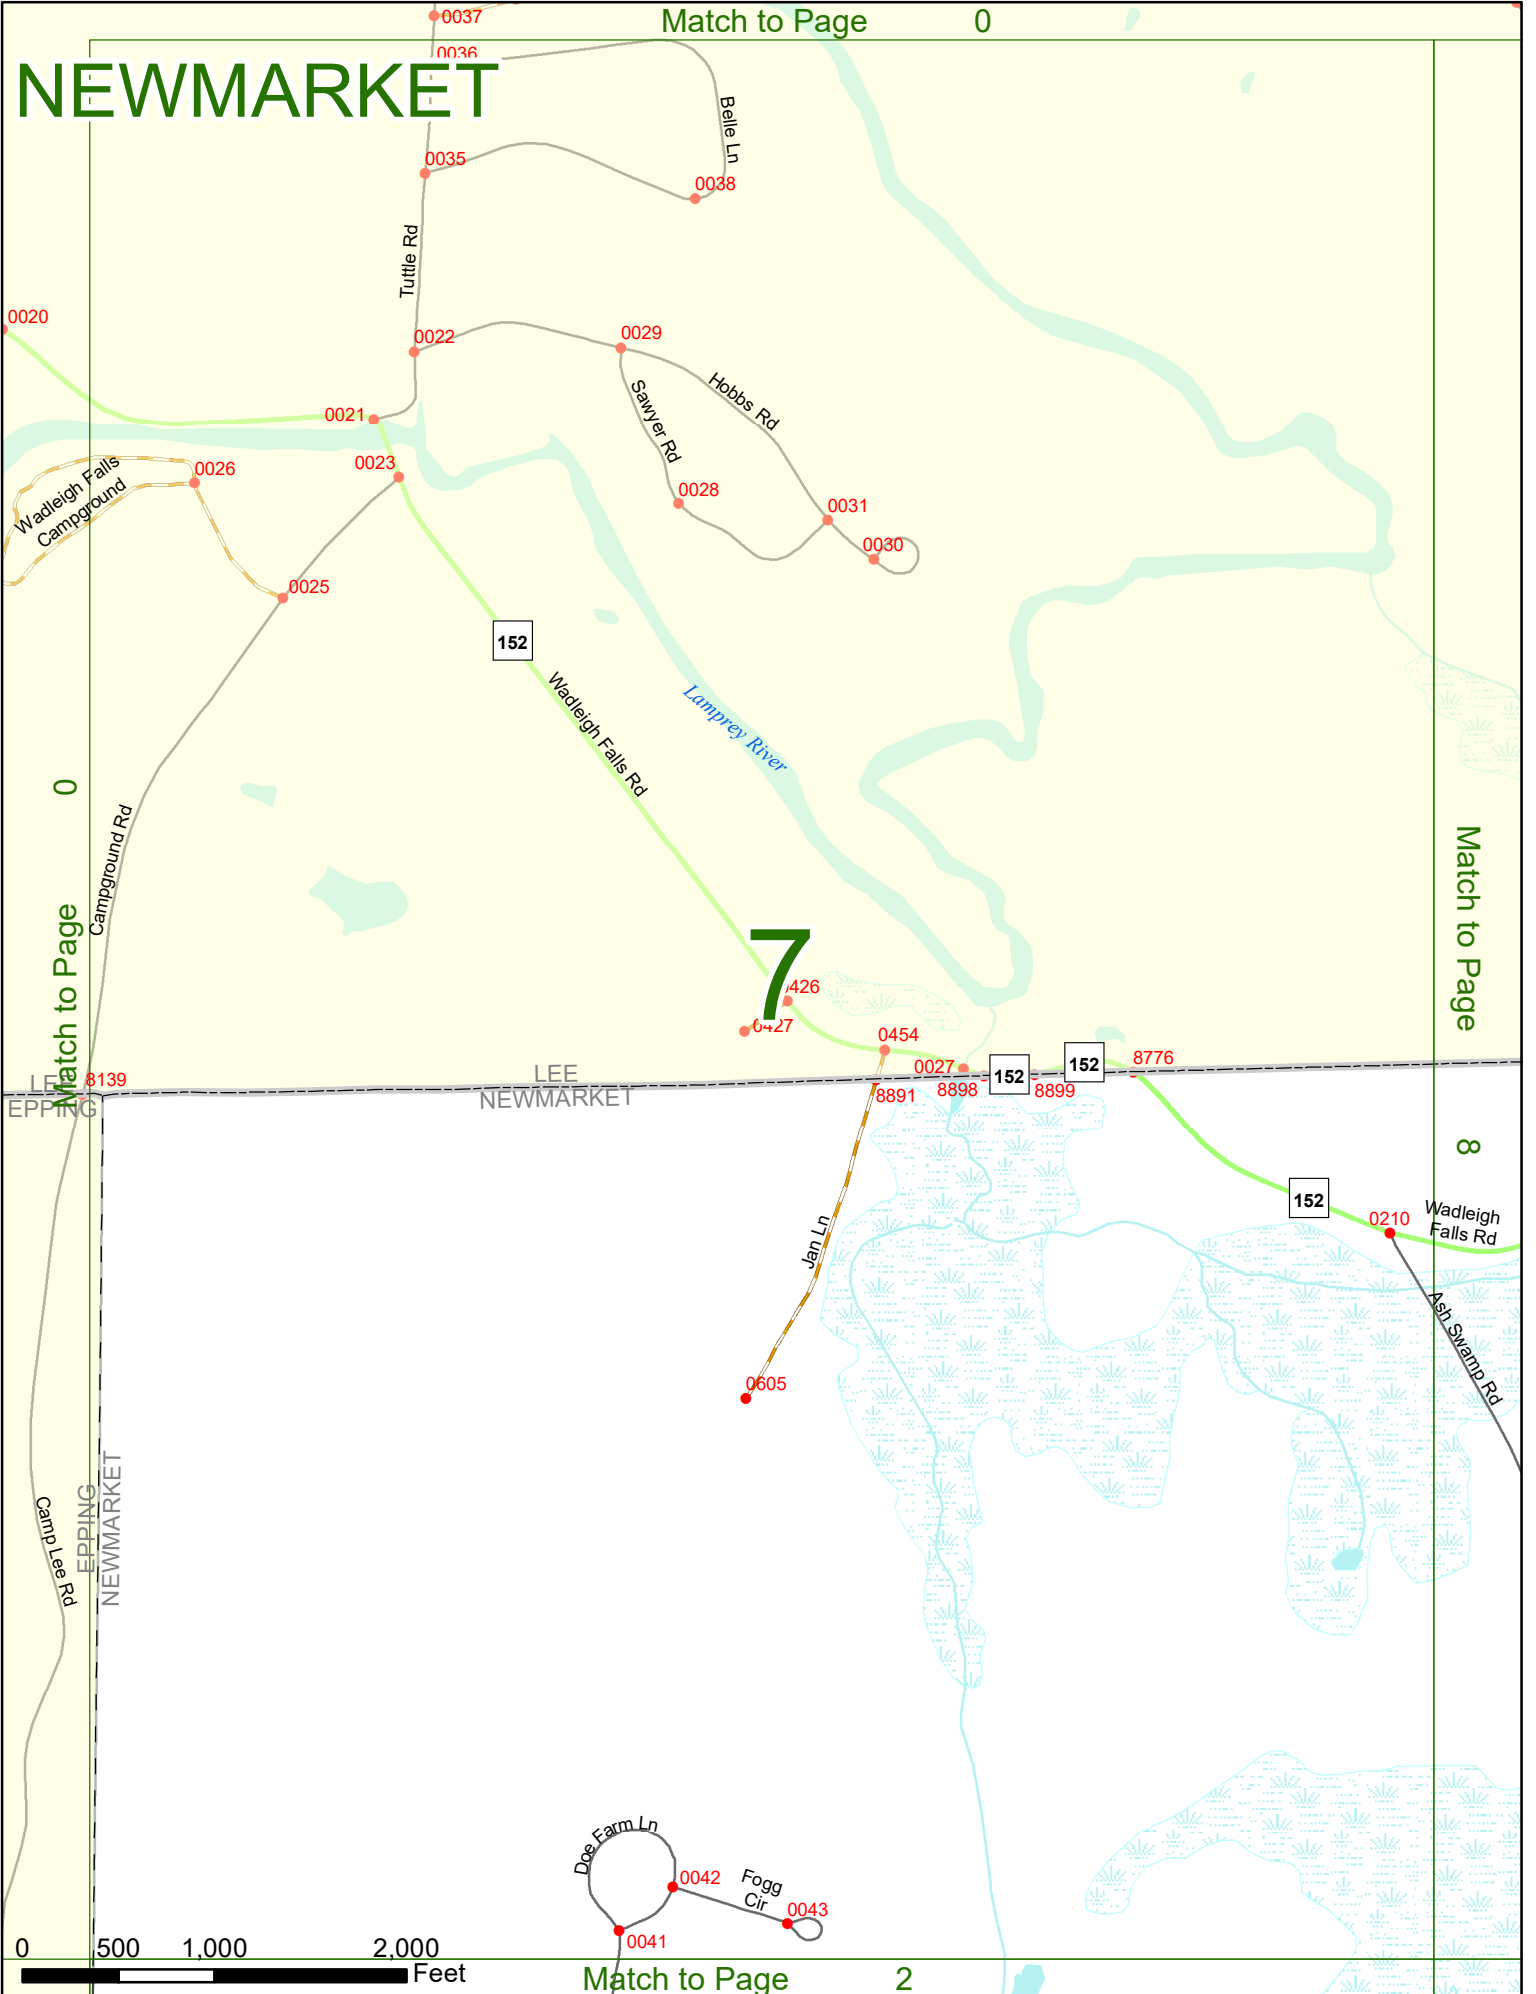

NEWMARKET

Match to Page 0

0 500 1,000 2,000 Feet

Match to Page 2