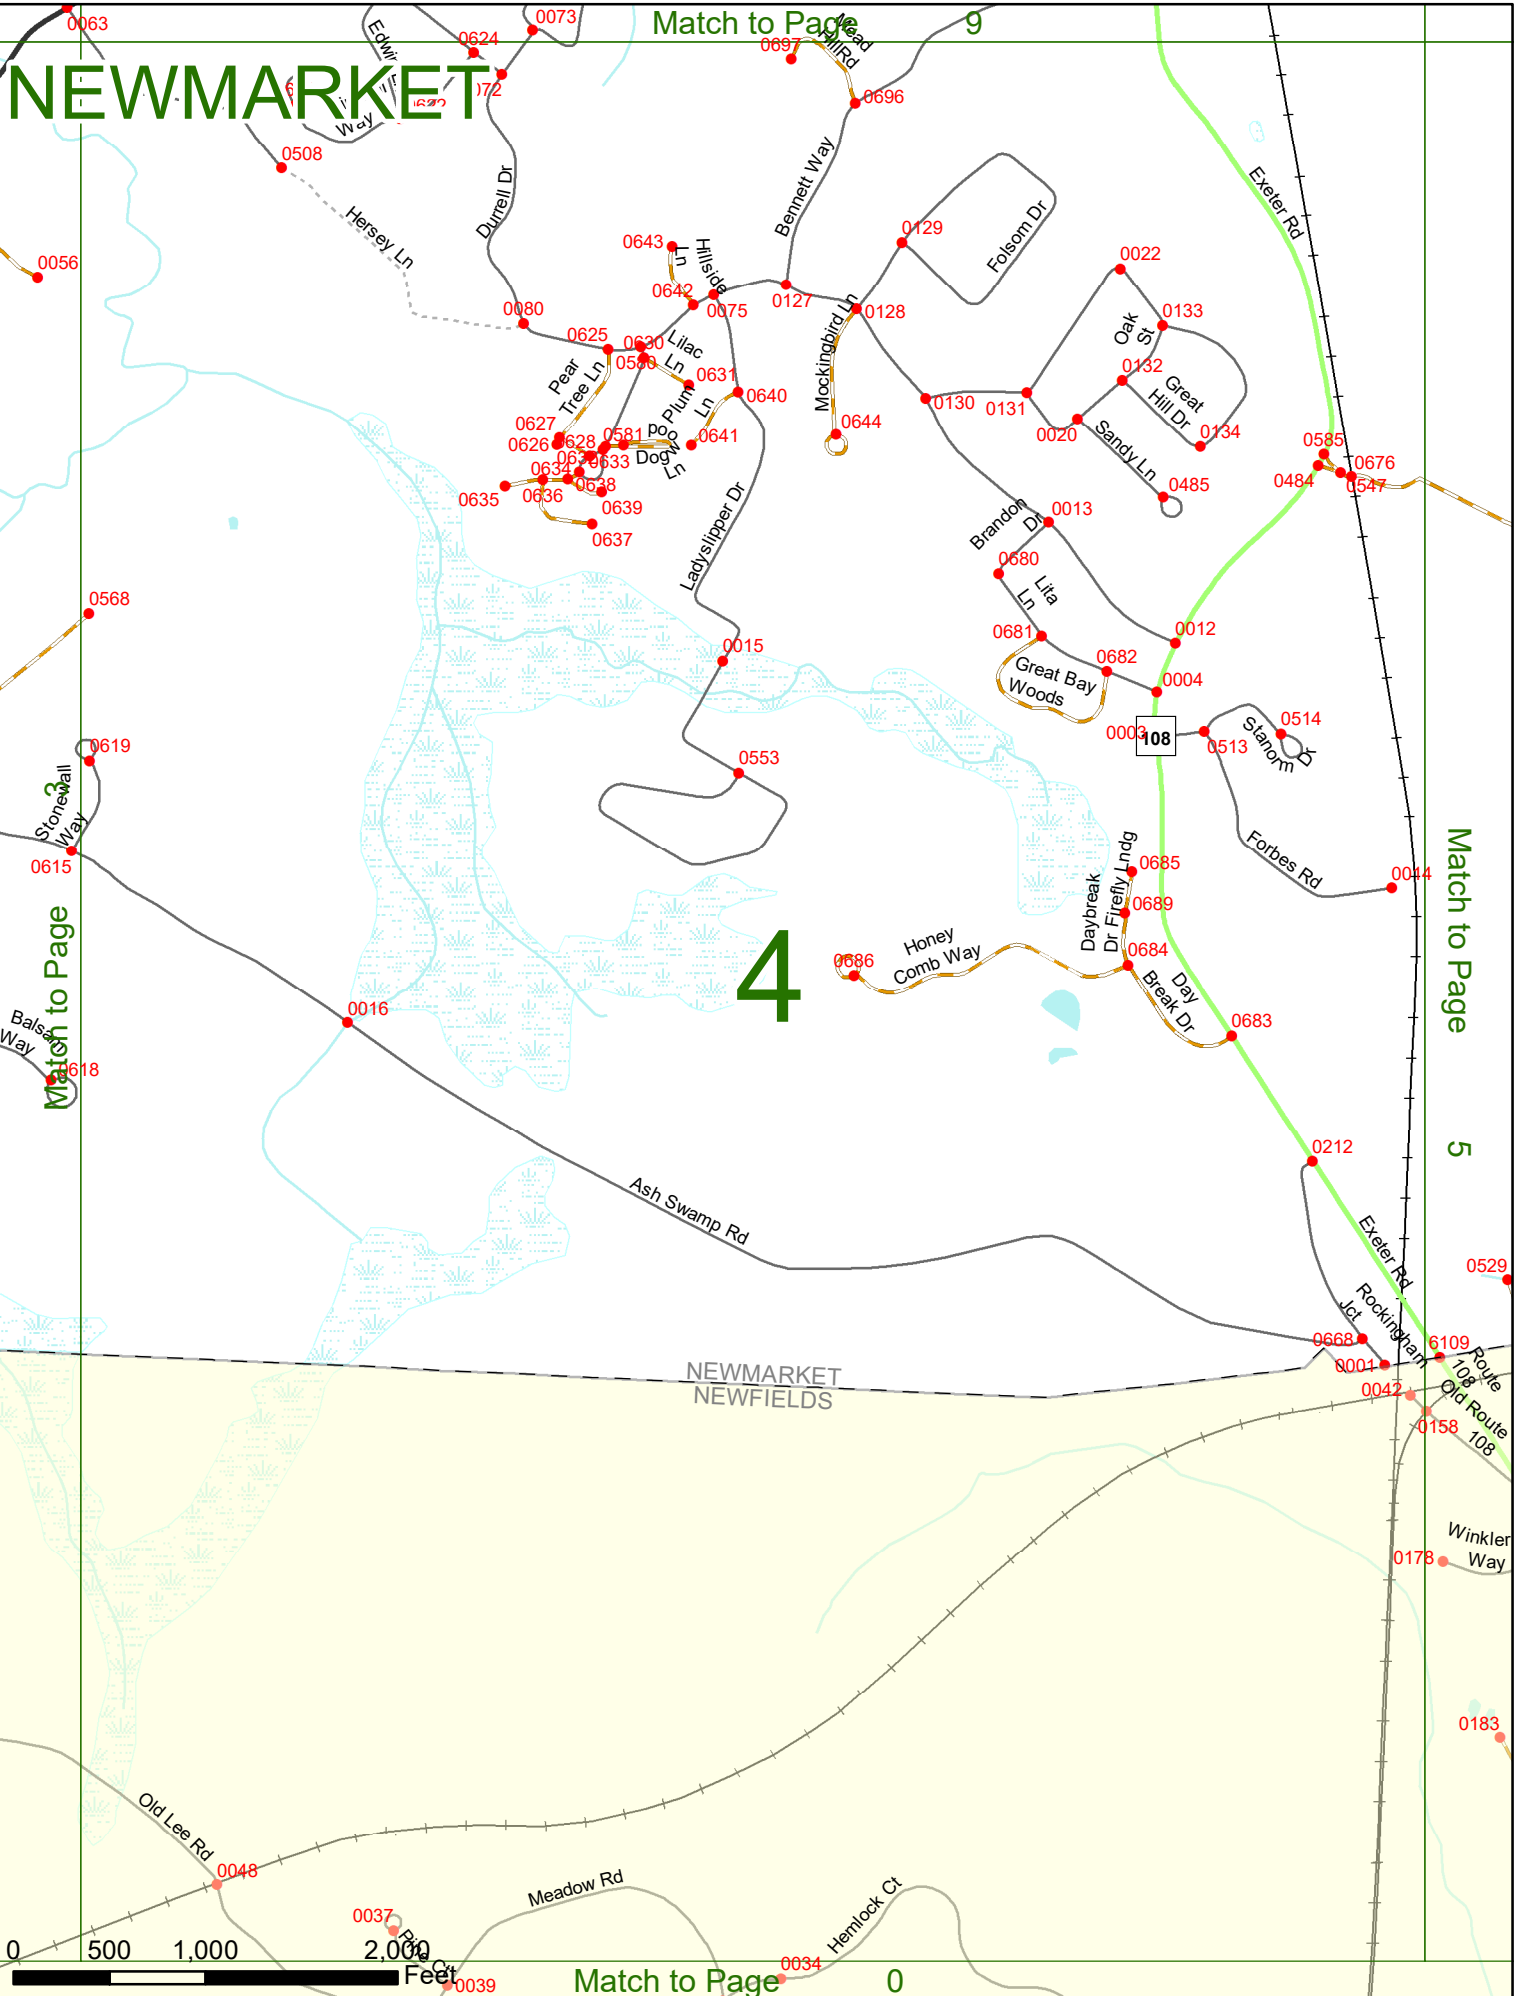

NEWMARKET

Match to Page 9

Match to Page 0

Match to Page 5