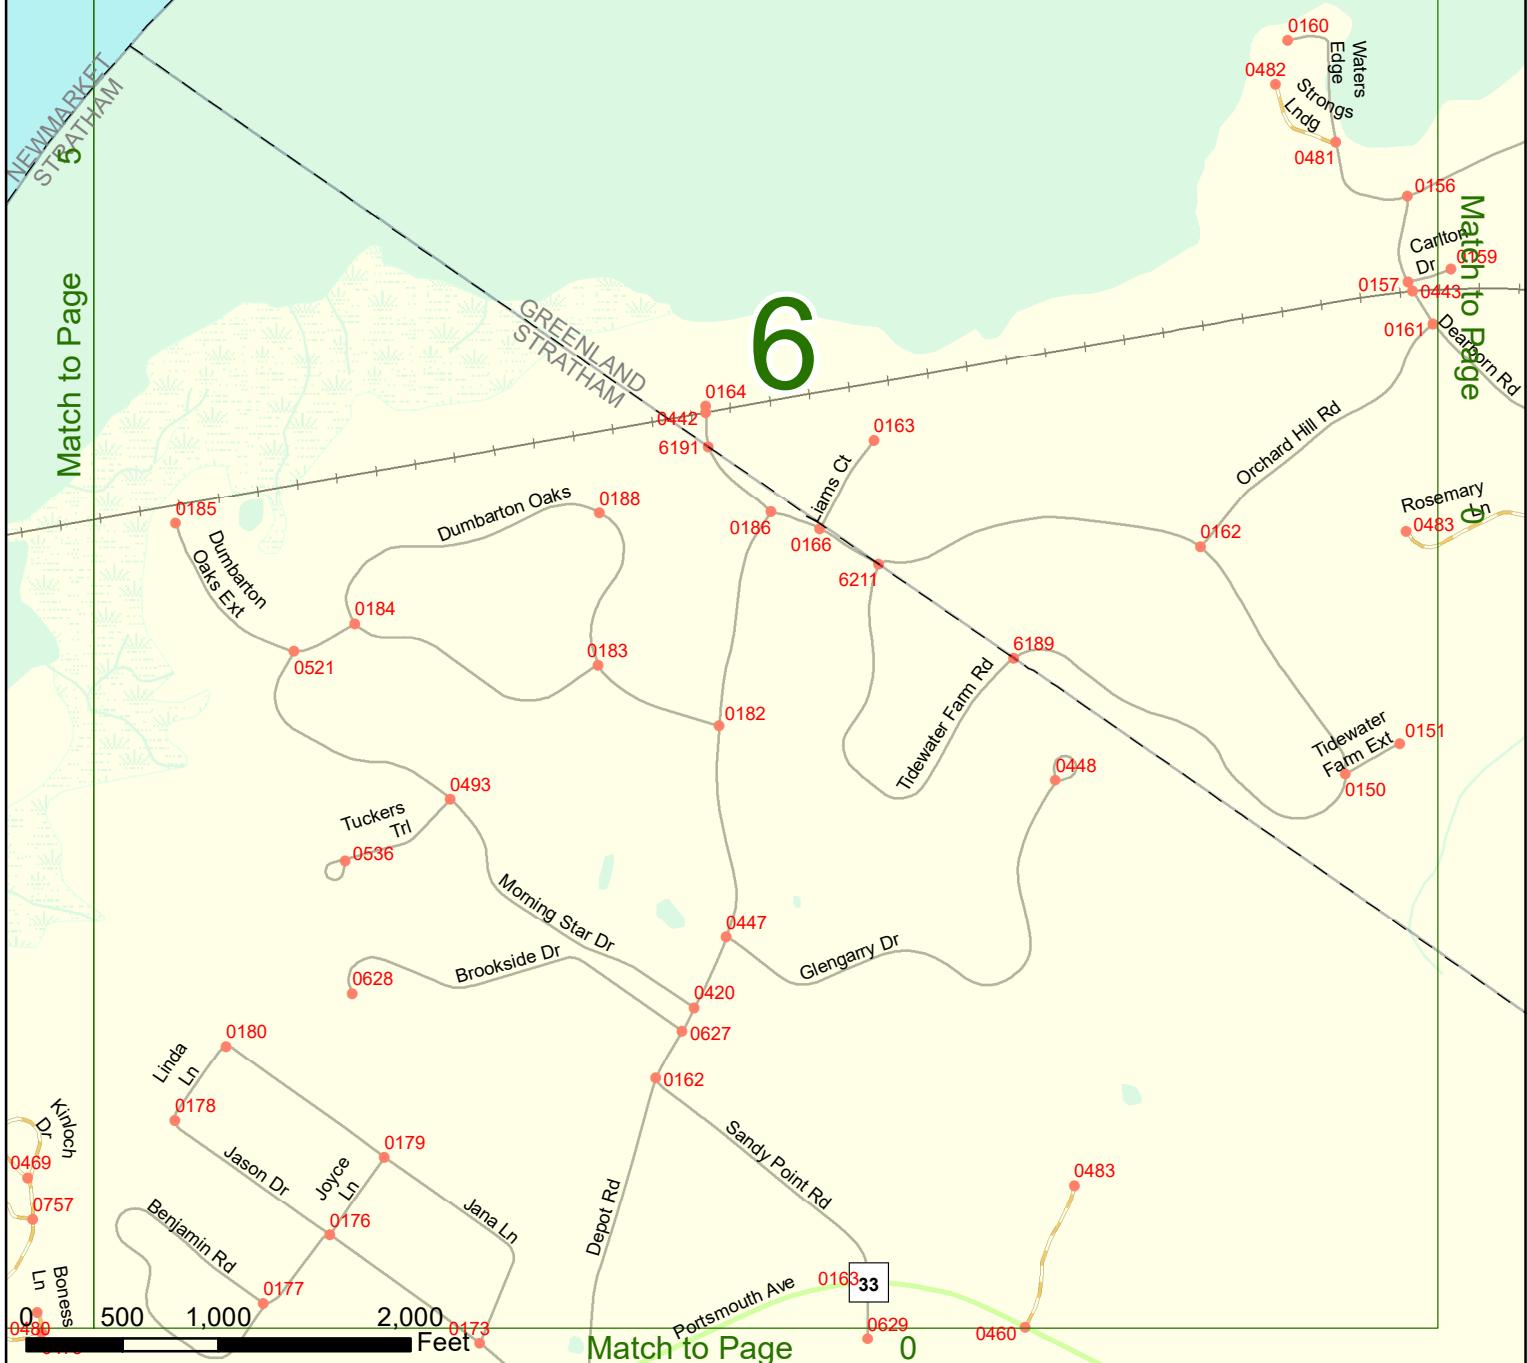

NEWMARKET

NEWMARKET GREENLAND

NEWMARKET STRATHAM

Great Bay

GREENLAND STRATHAM

6

Match to Page

Match to Page

500 1,000 2,000 Feet