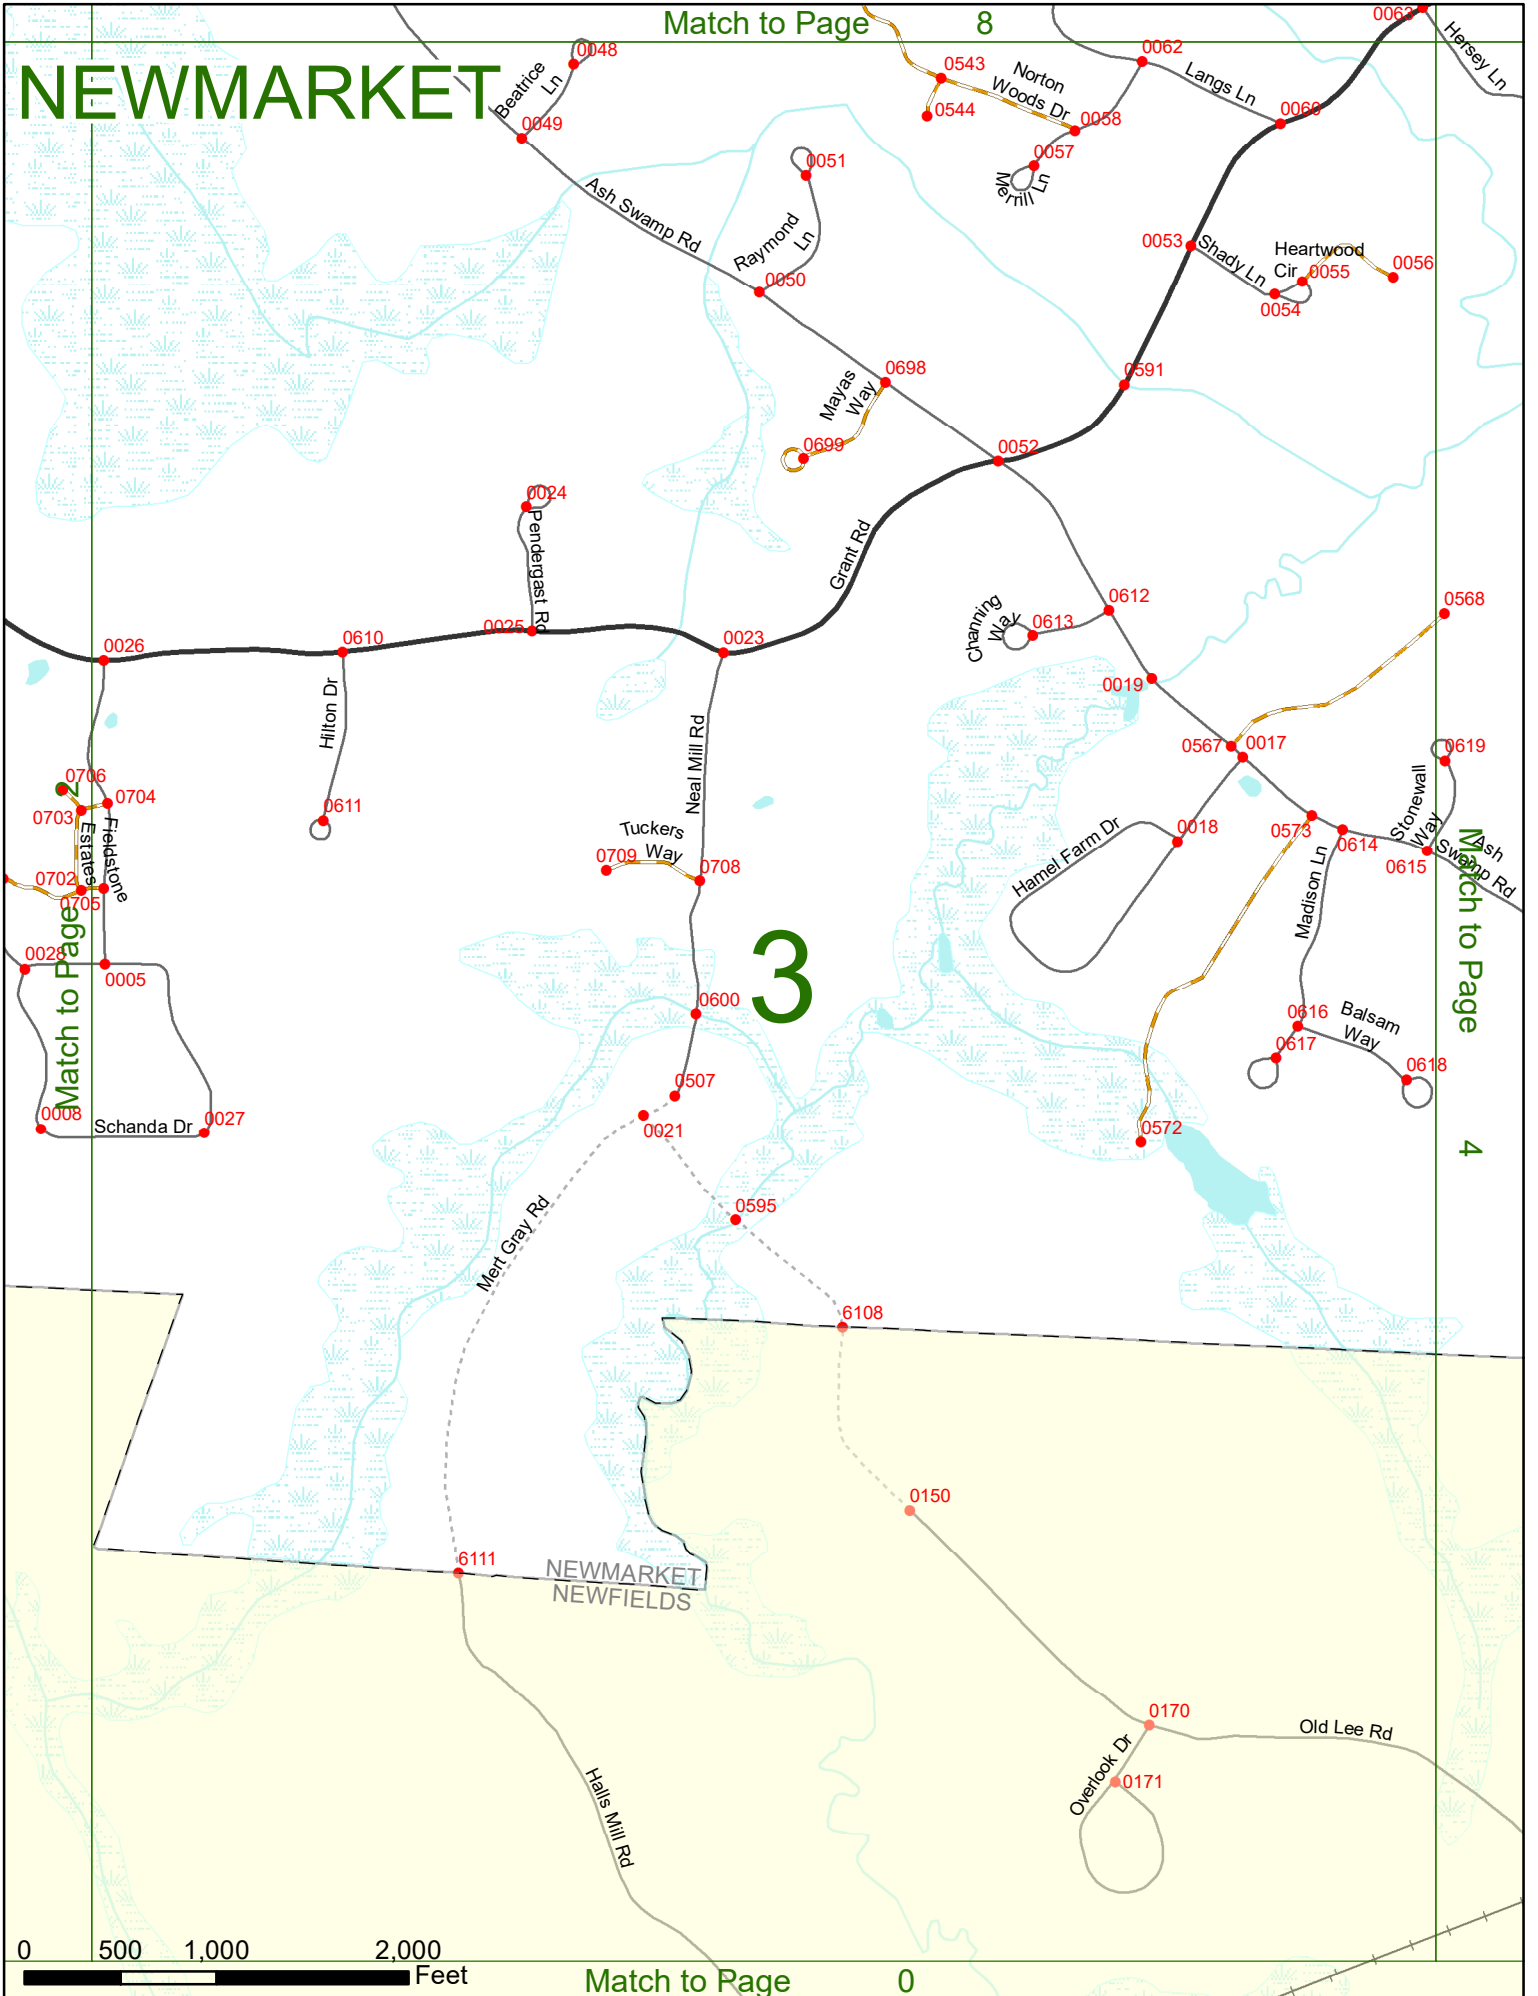

NEWMARKET

Match to Page 8

3

0 500 1,000 2,000 Feet

Match to Page 0

Match to Page 4