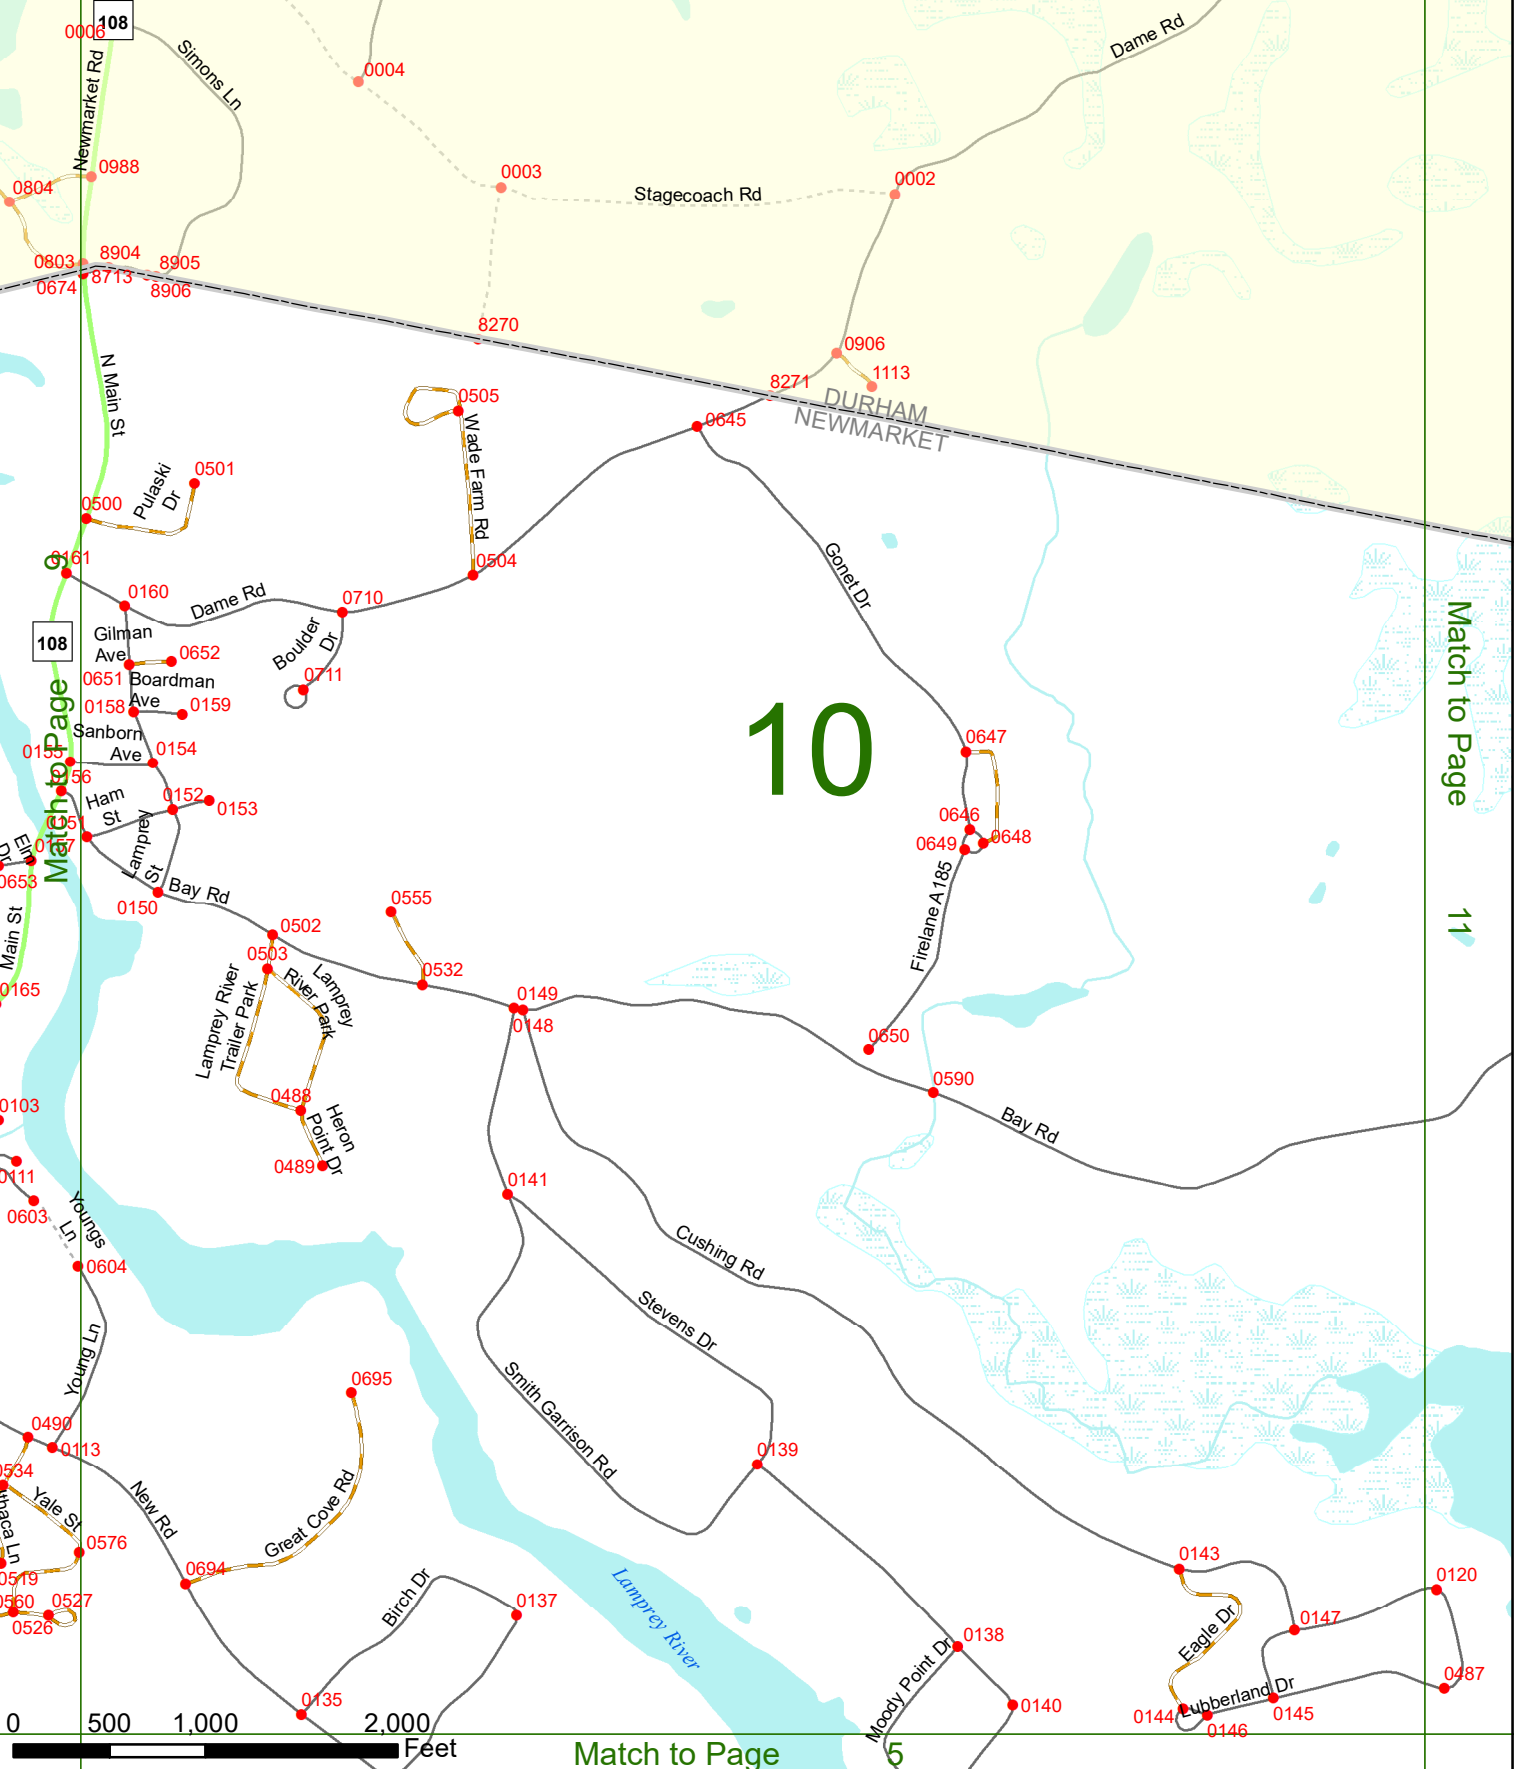

NEWMARKET

Match to Page 0

10

Match to Page 5