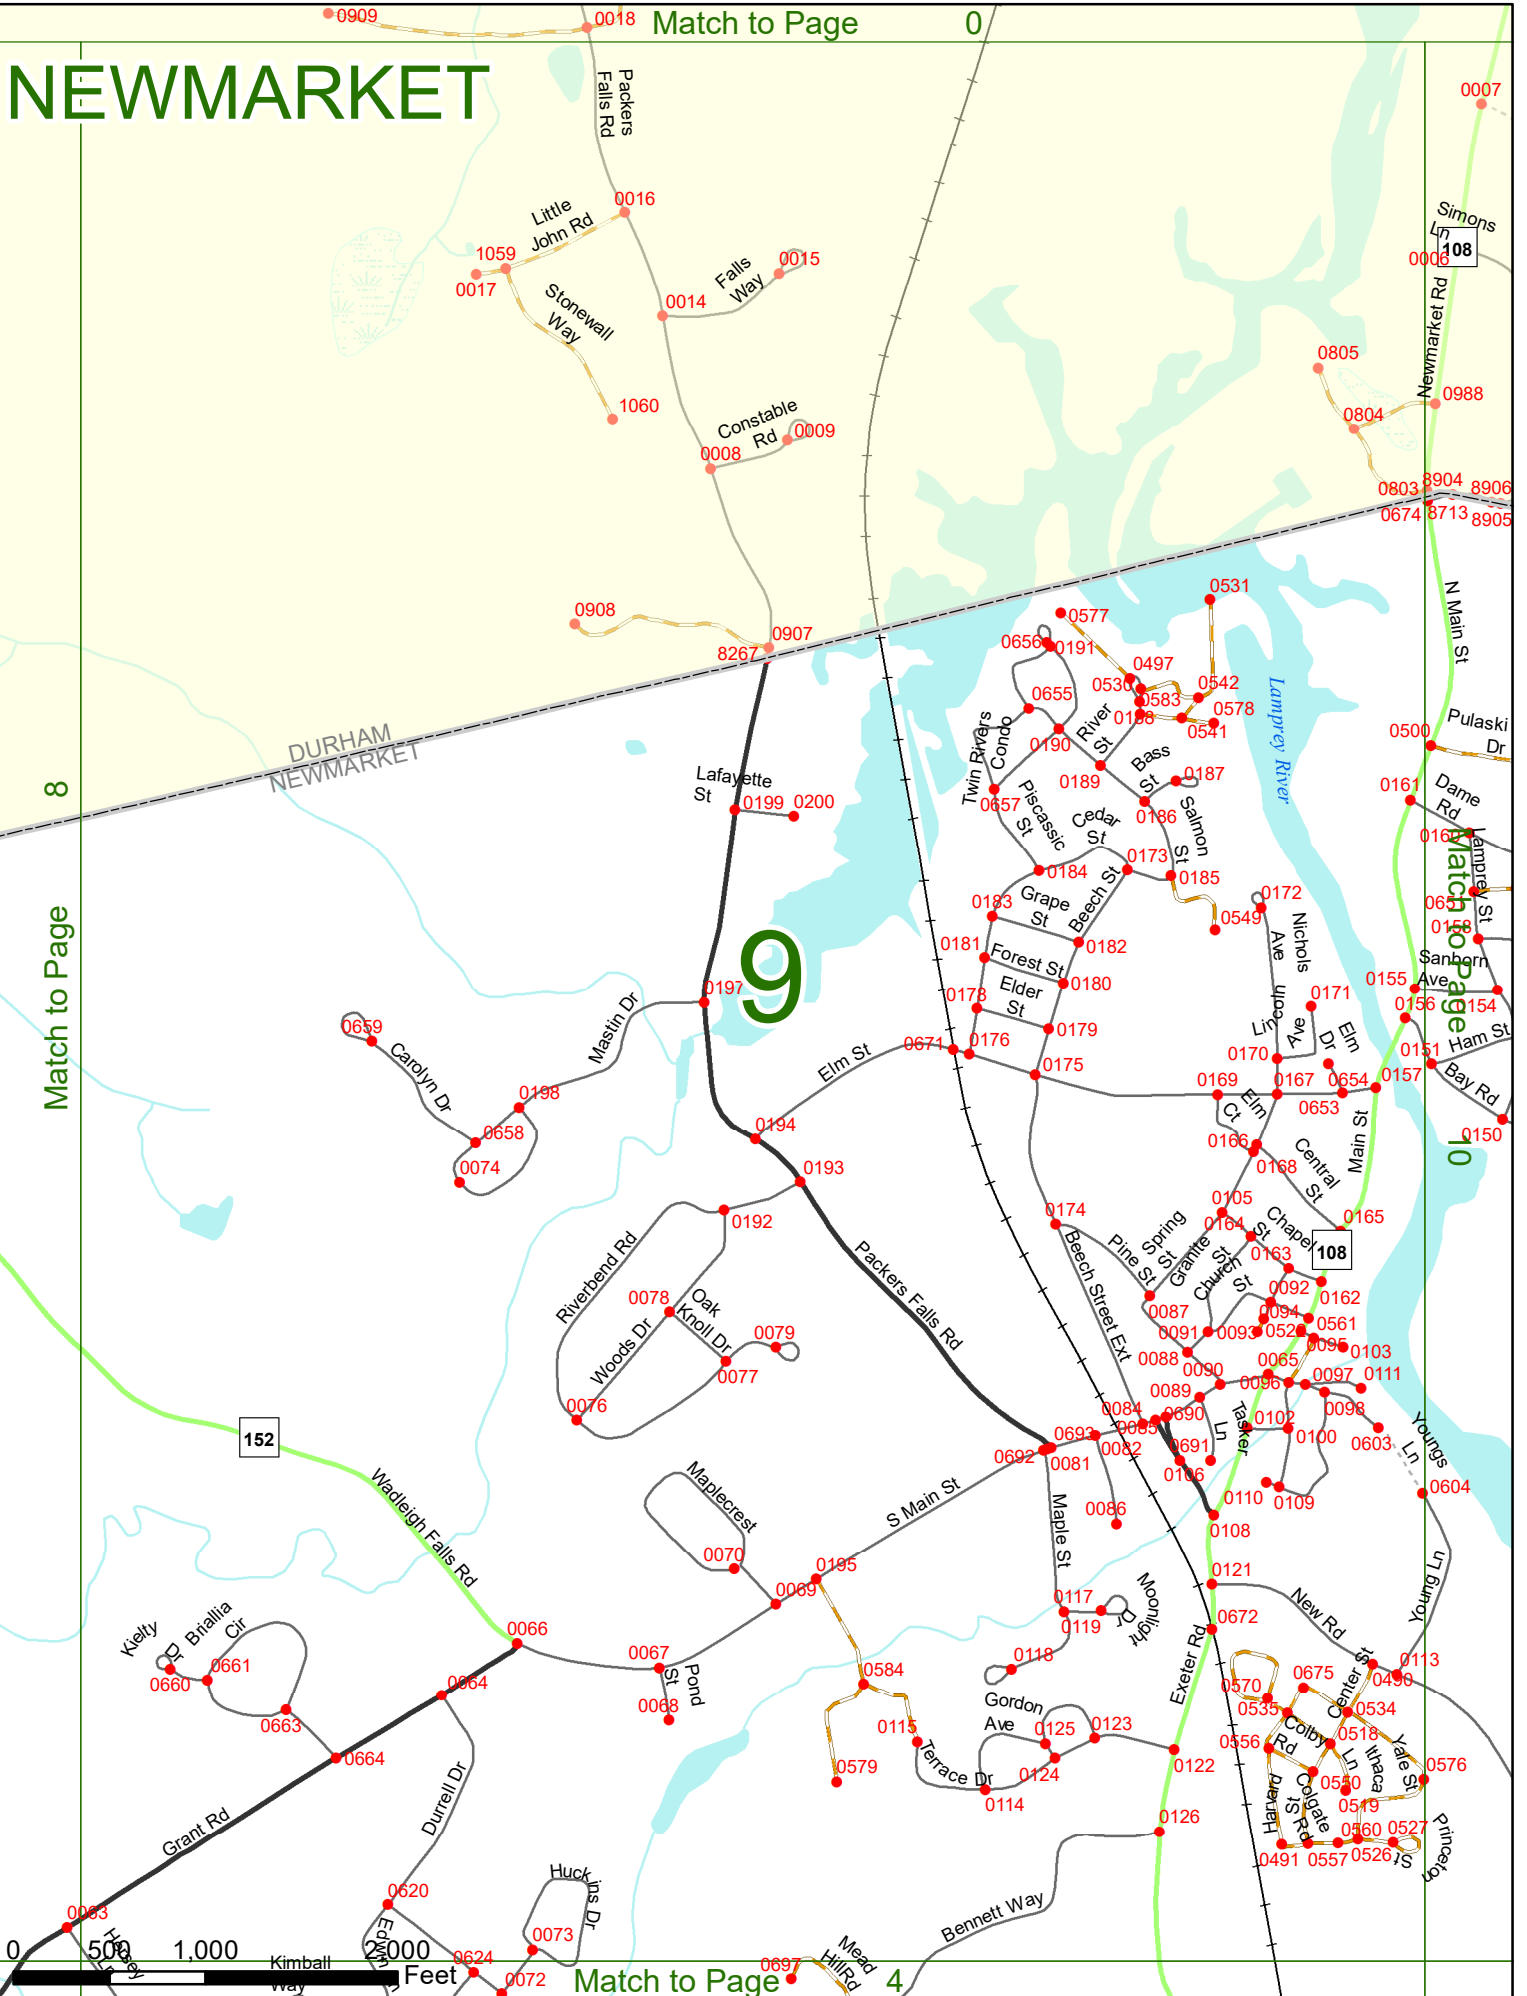

NEWMARKET

0 500 1,000 2,000 Feet

Match to Page 4