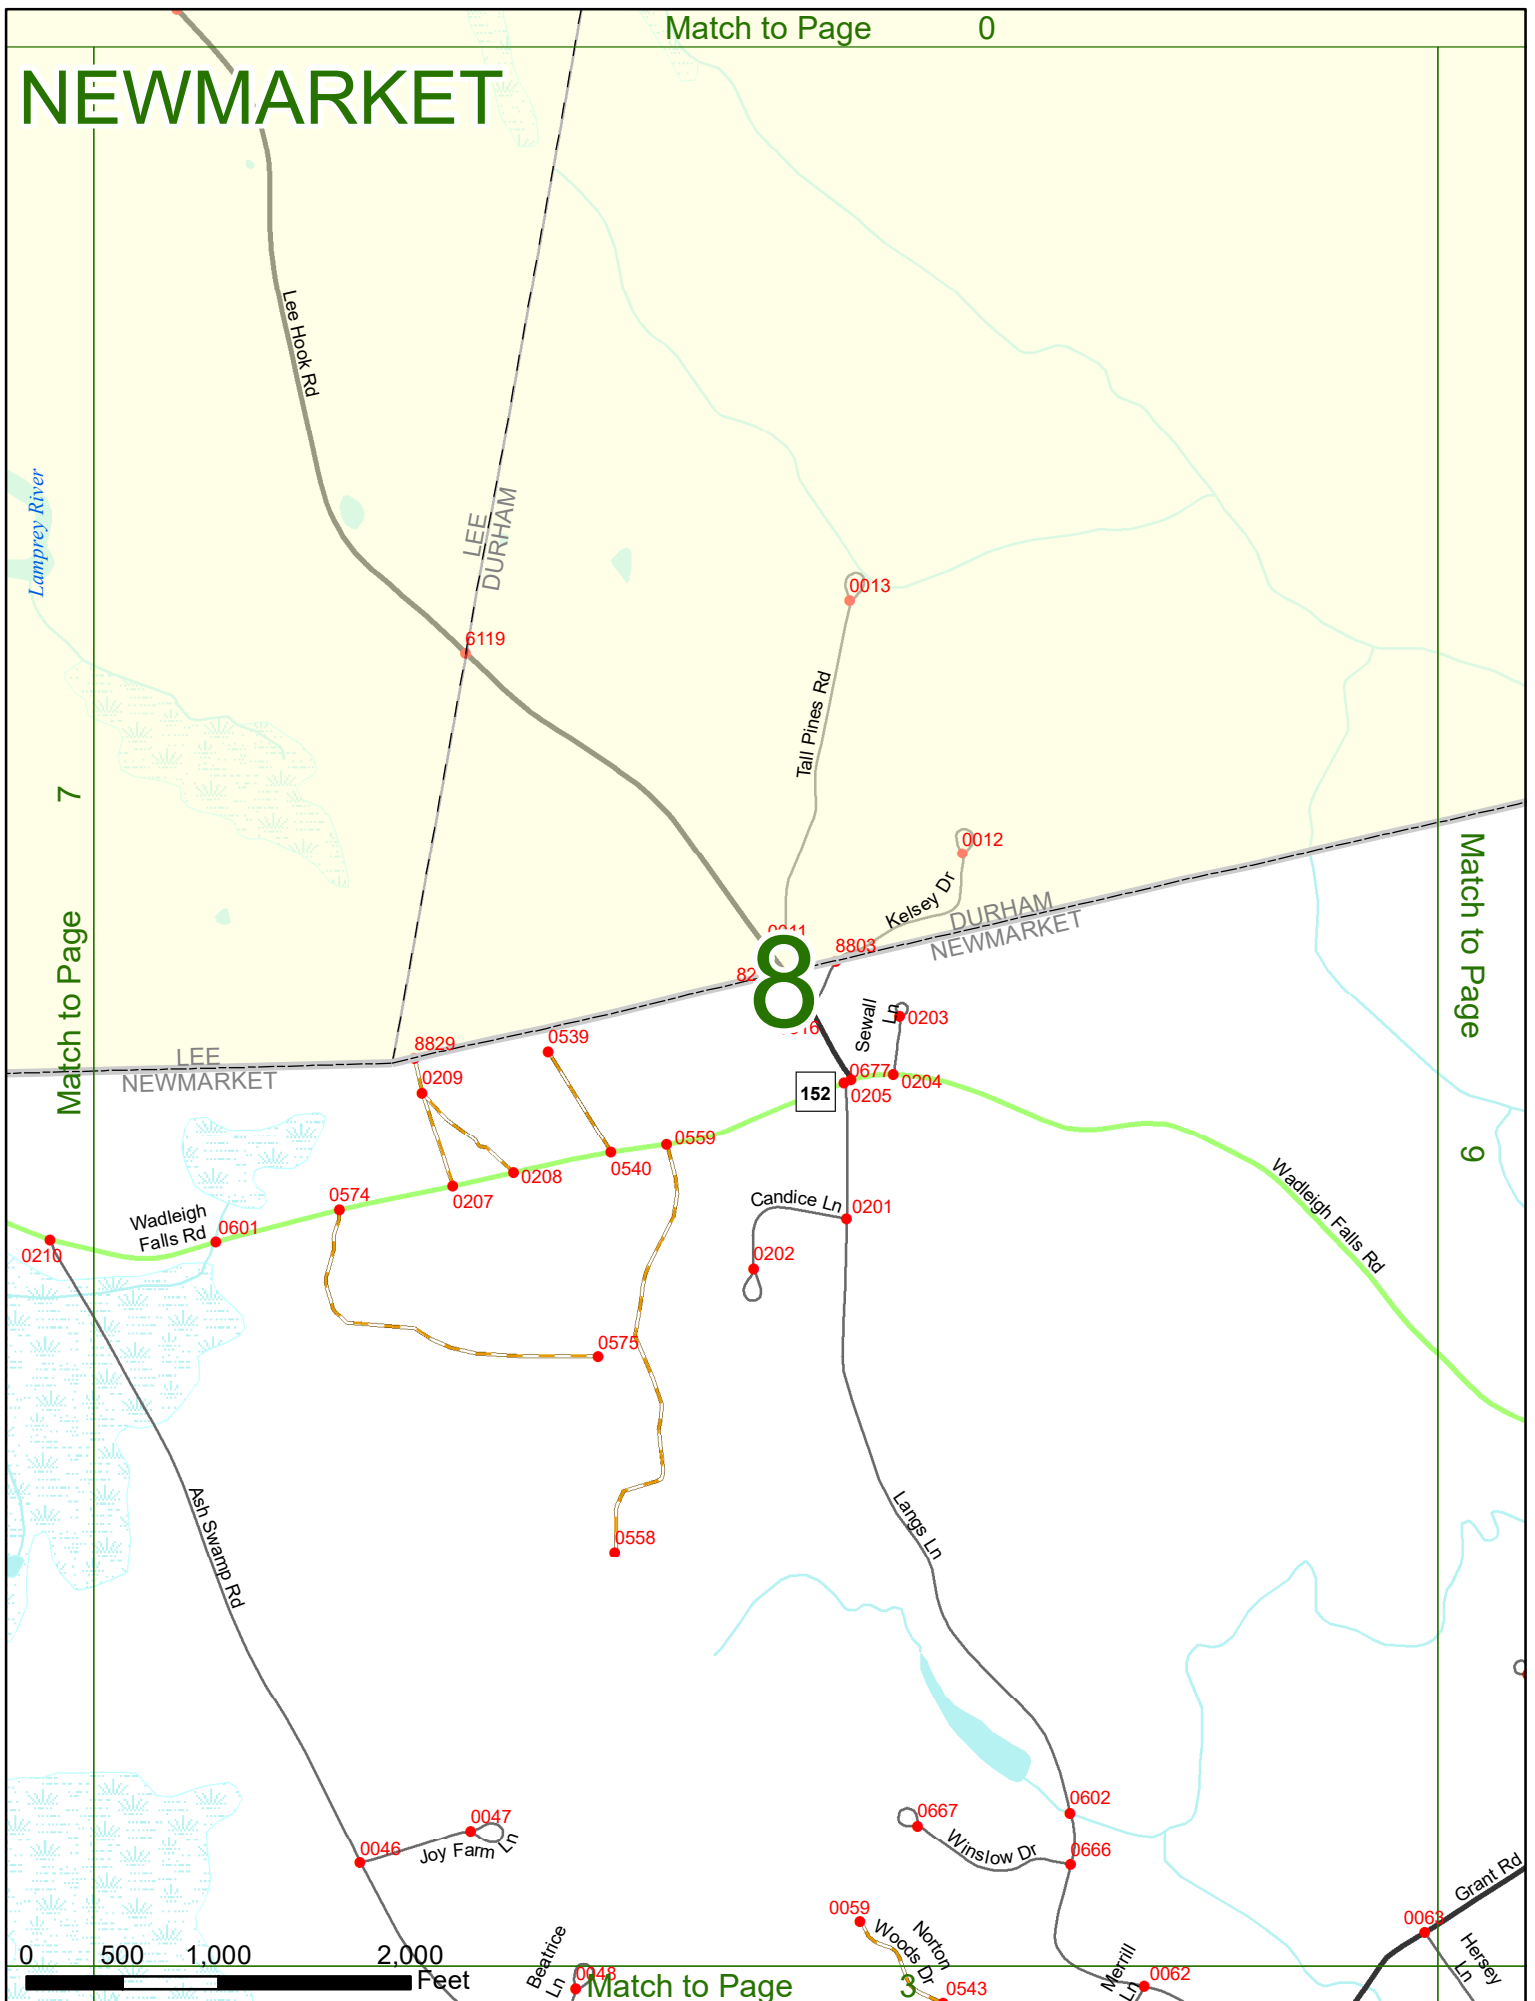

NEWMARKET

7

Match to Page

Match to Page

9

3