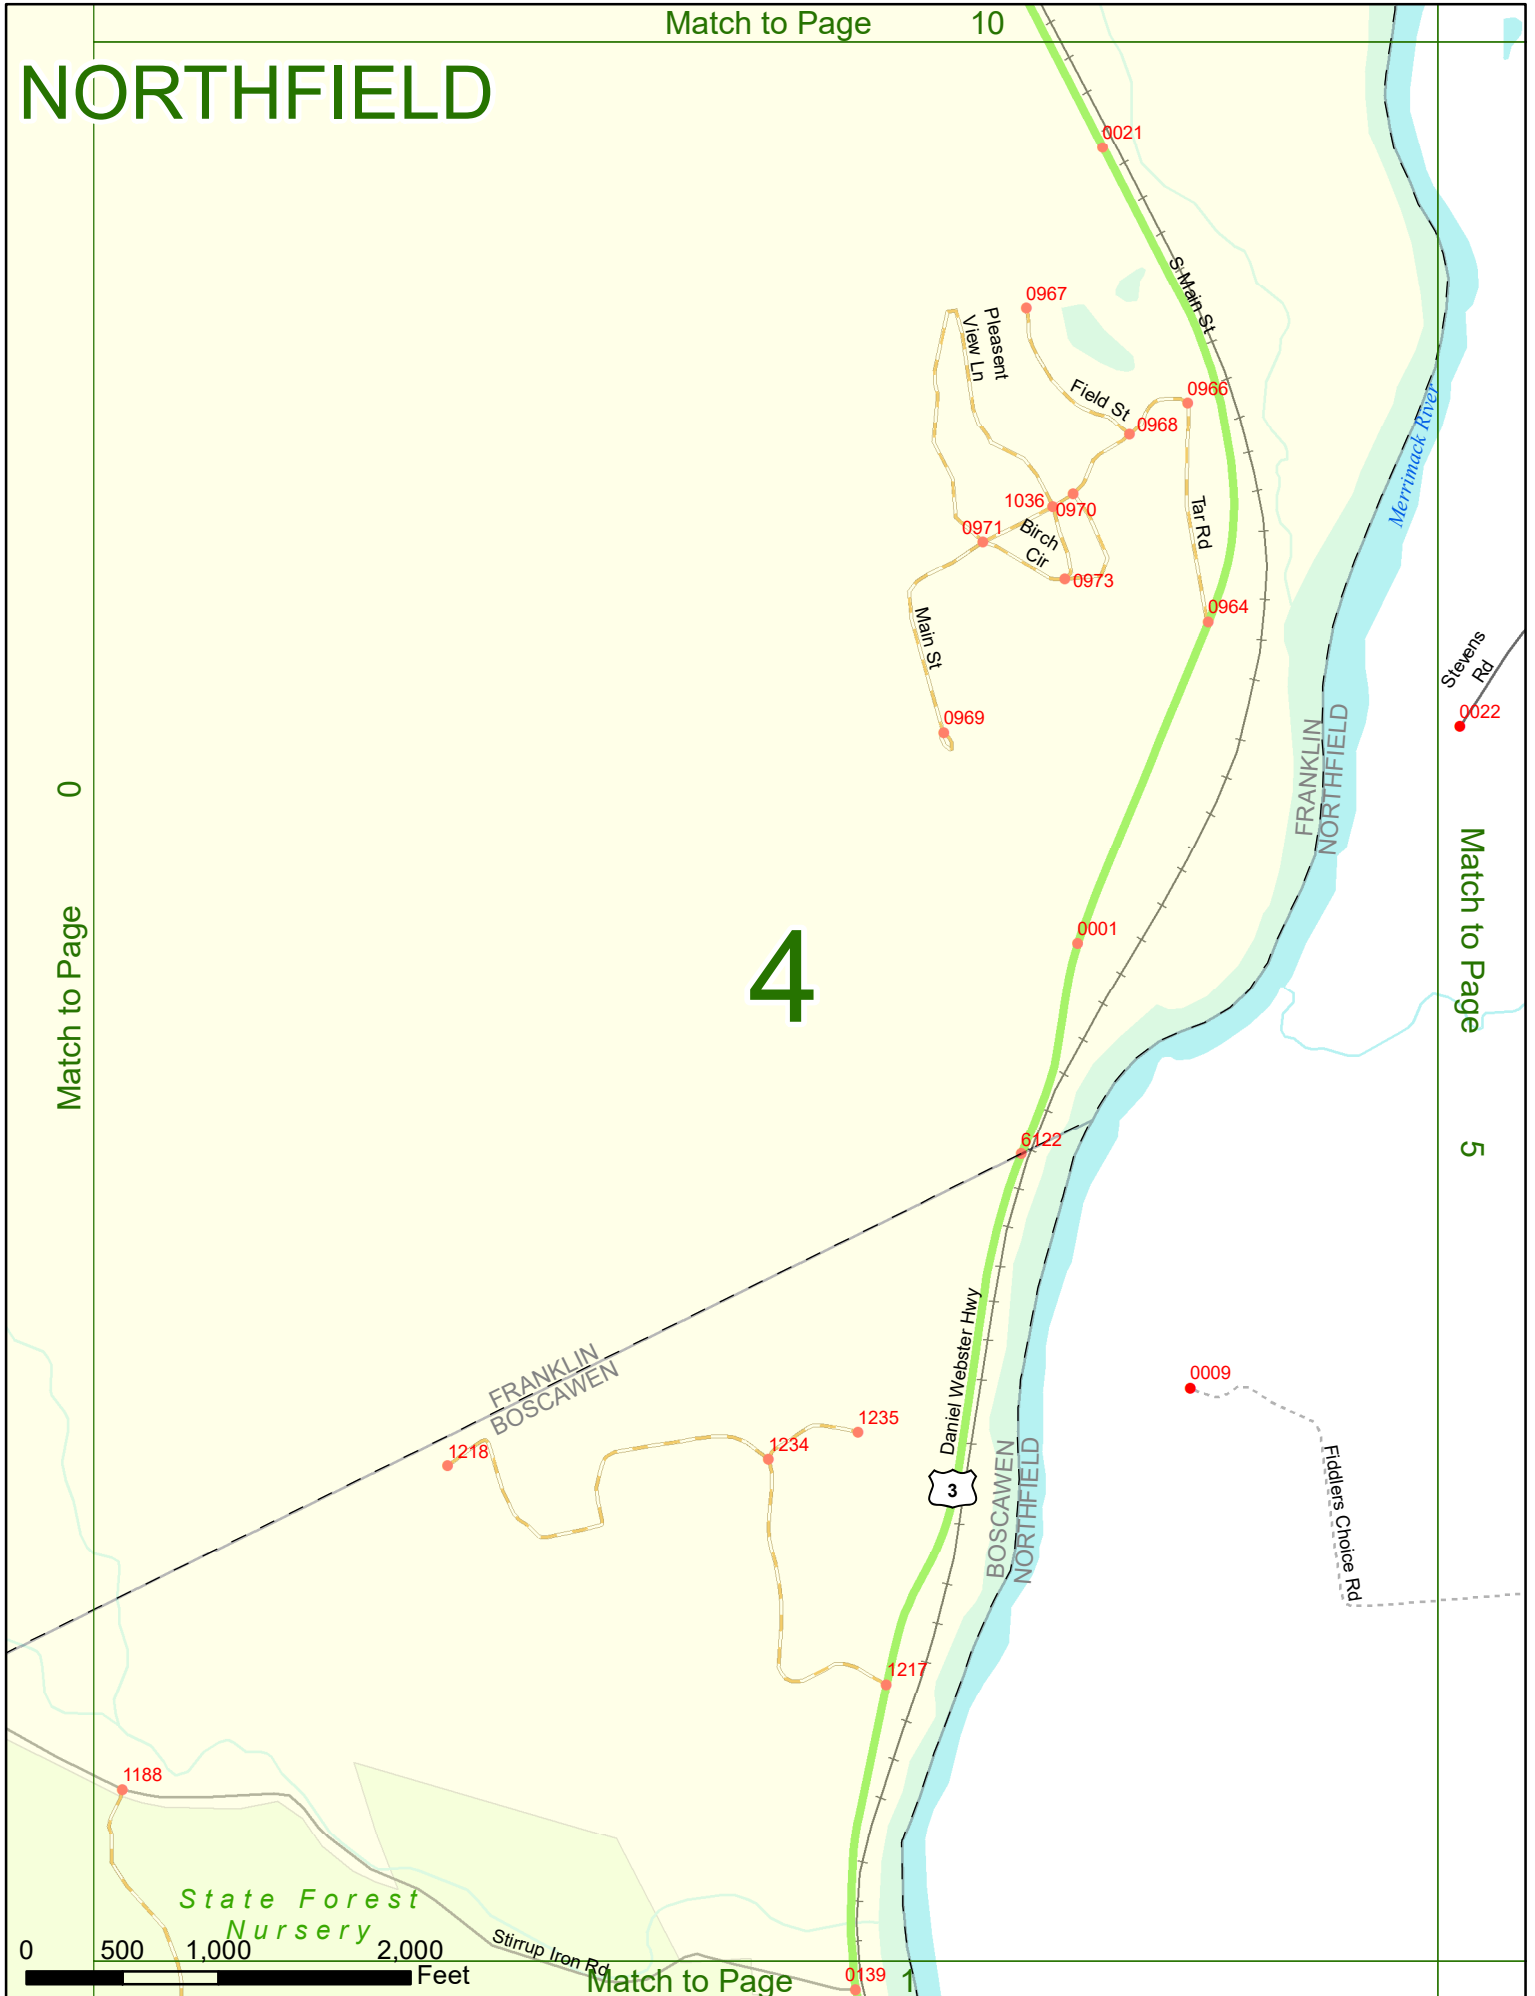

NORTHFIELD

Match to Page 0

4

Match to Page 5