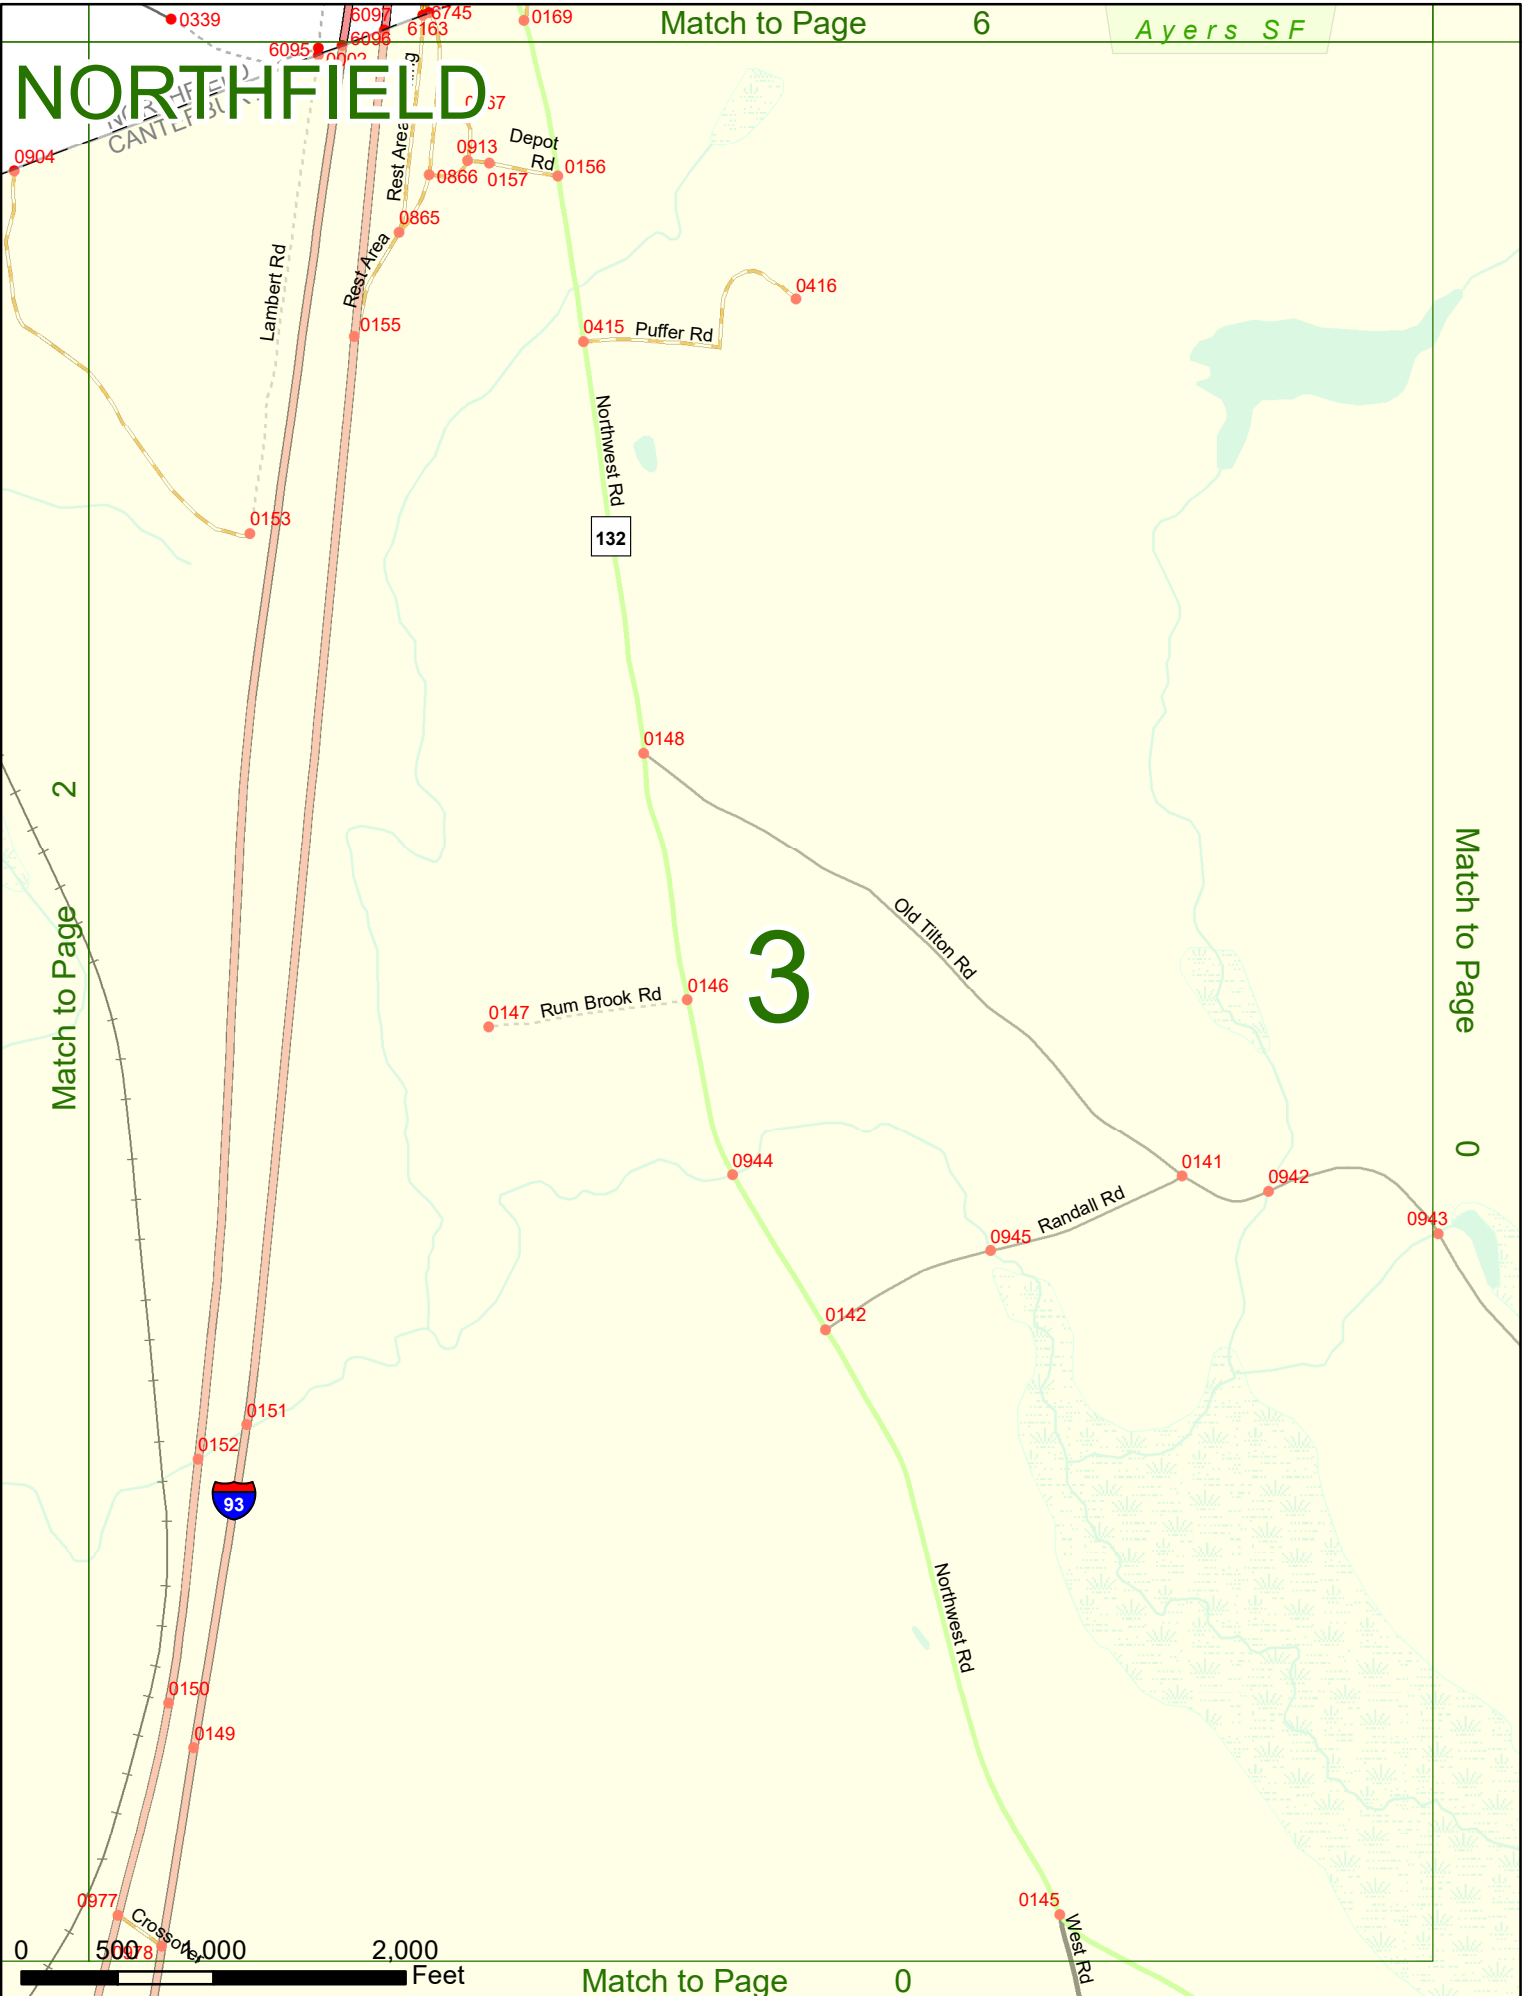

NORTHFIELD

Match to Page 2

Match to Page 0

3

0 500 1,000 2,000 Feet

Match to Page

0