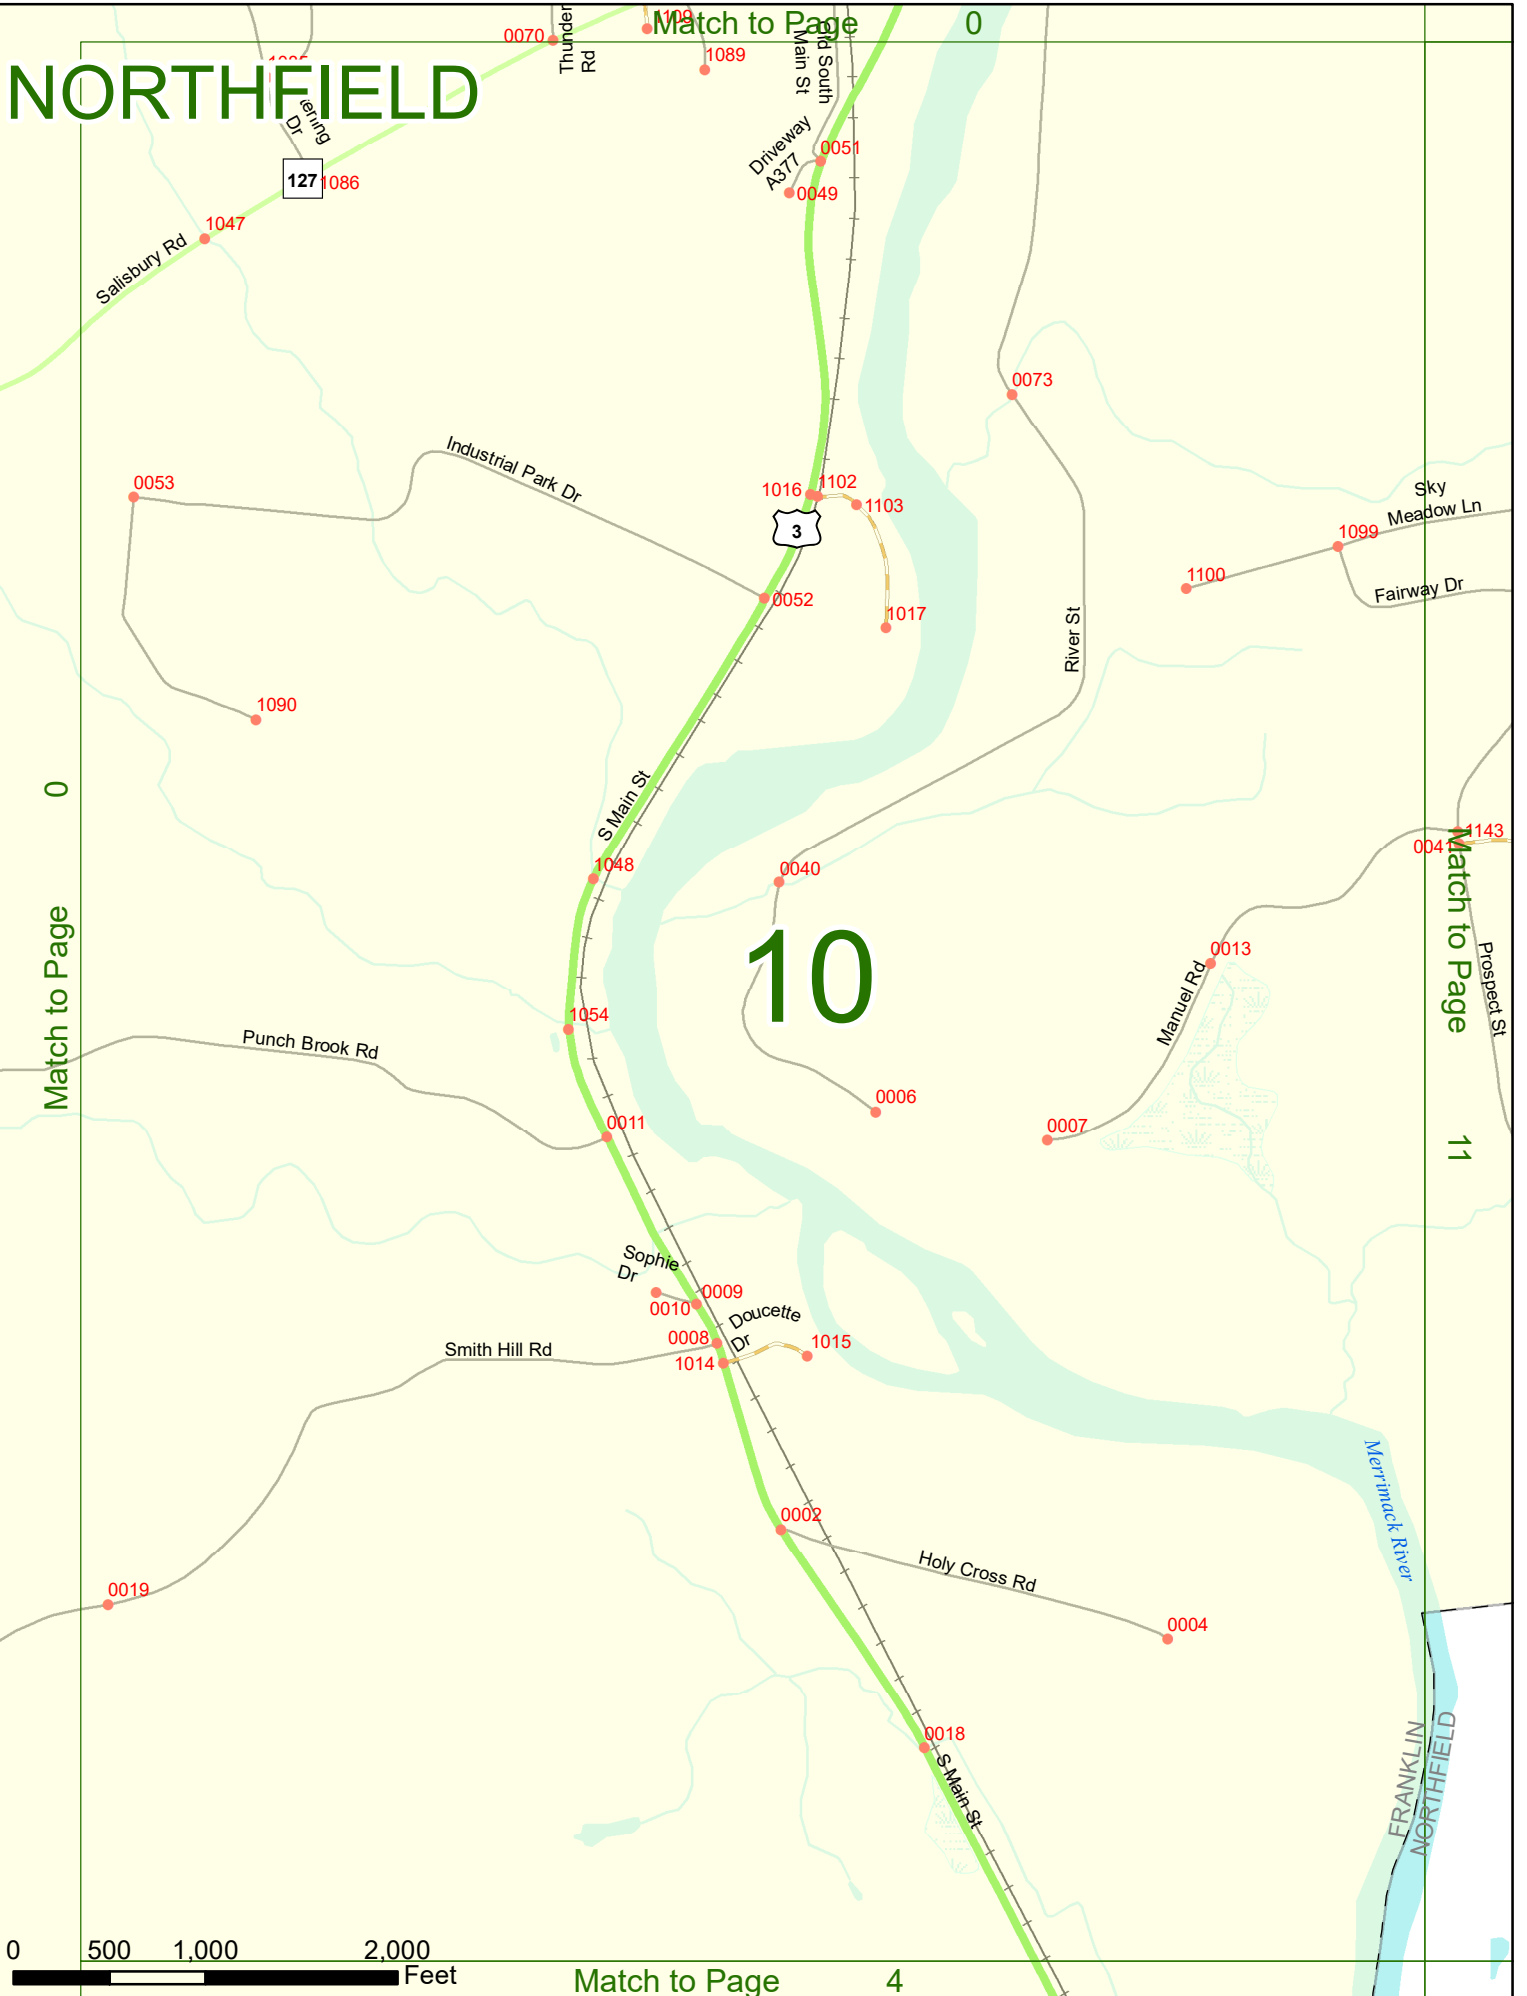

NORTHFIELD

Match to Page

4