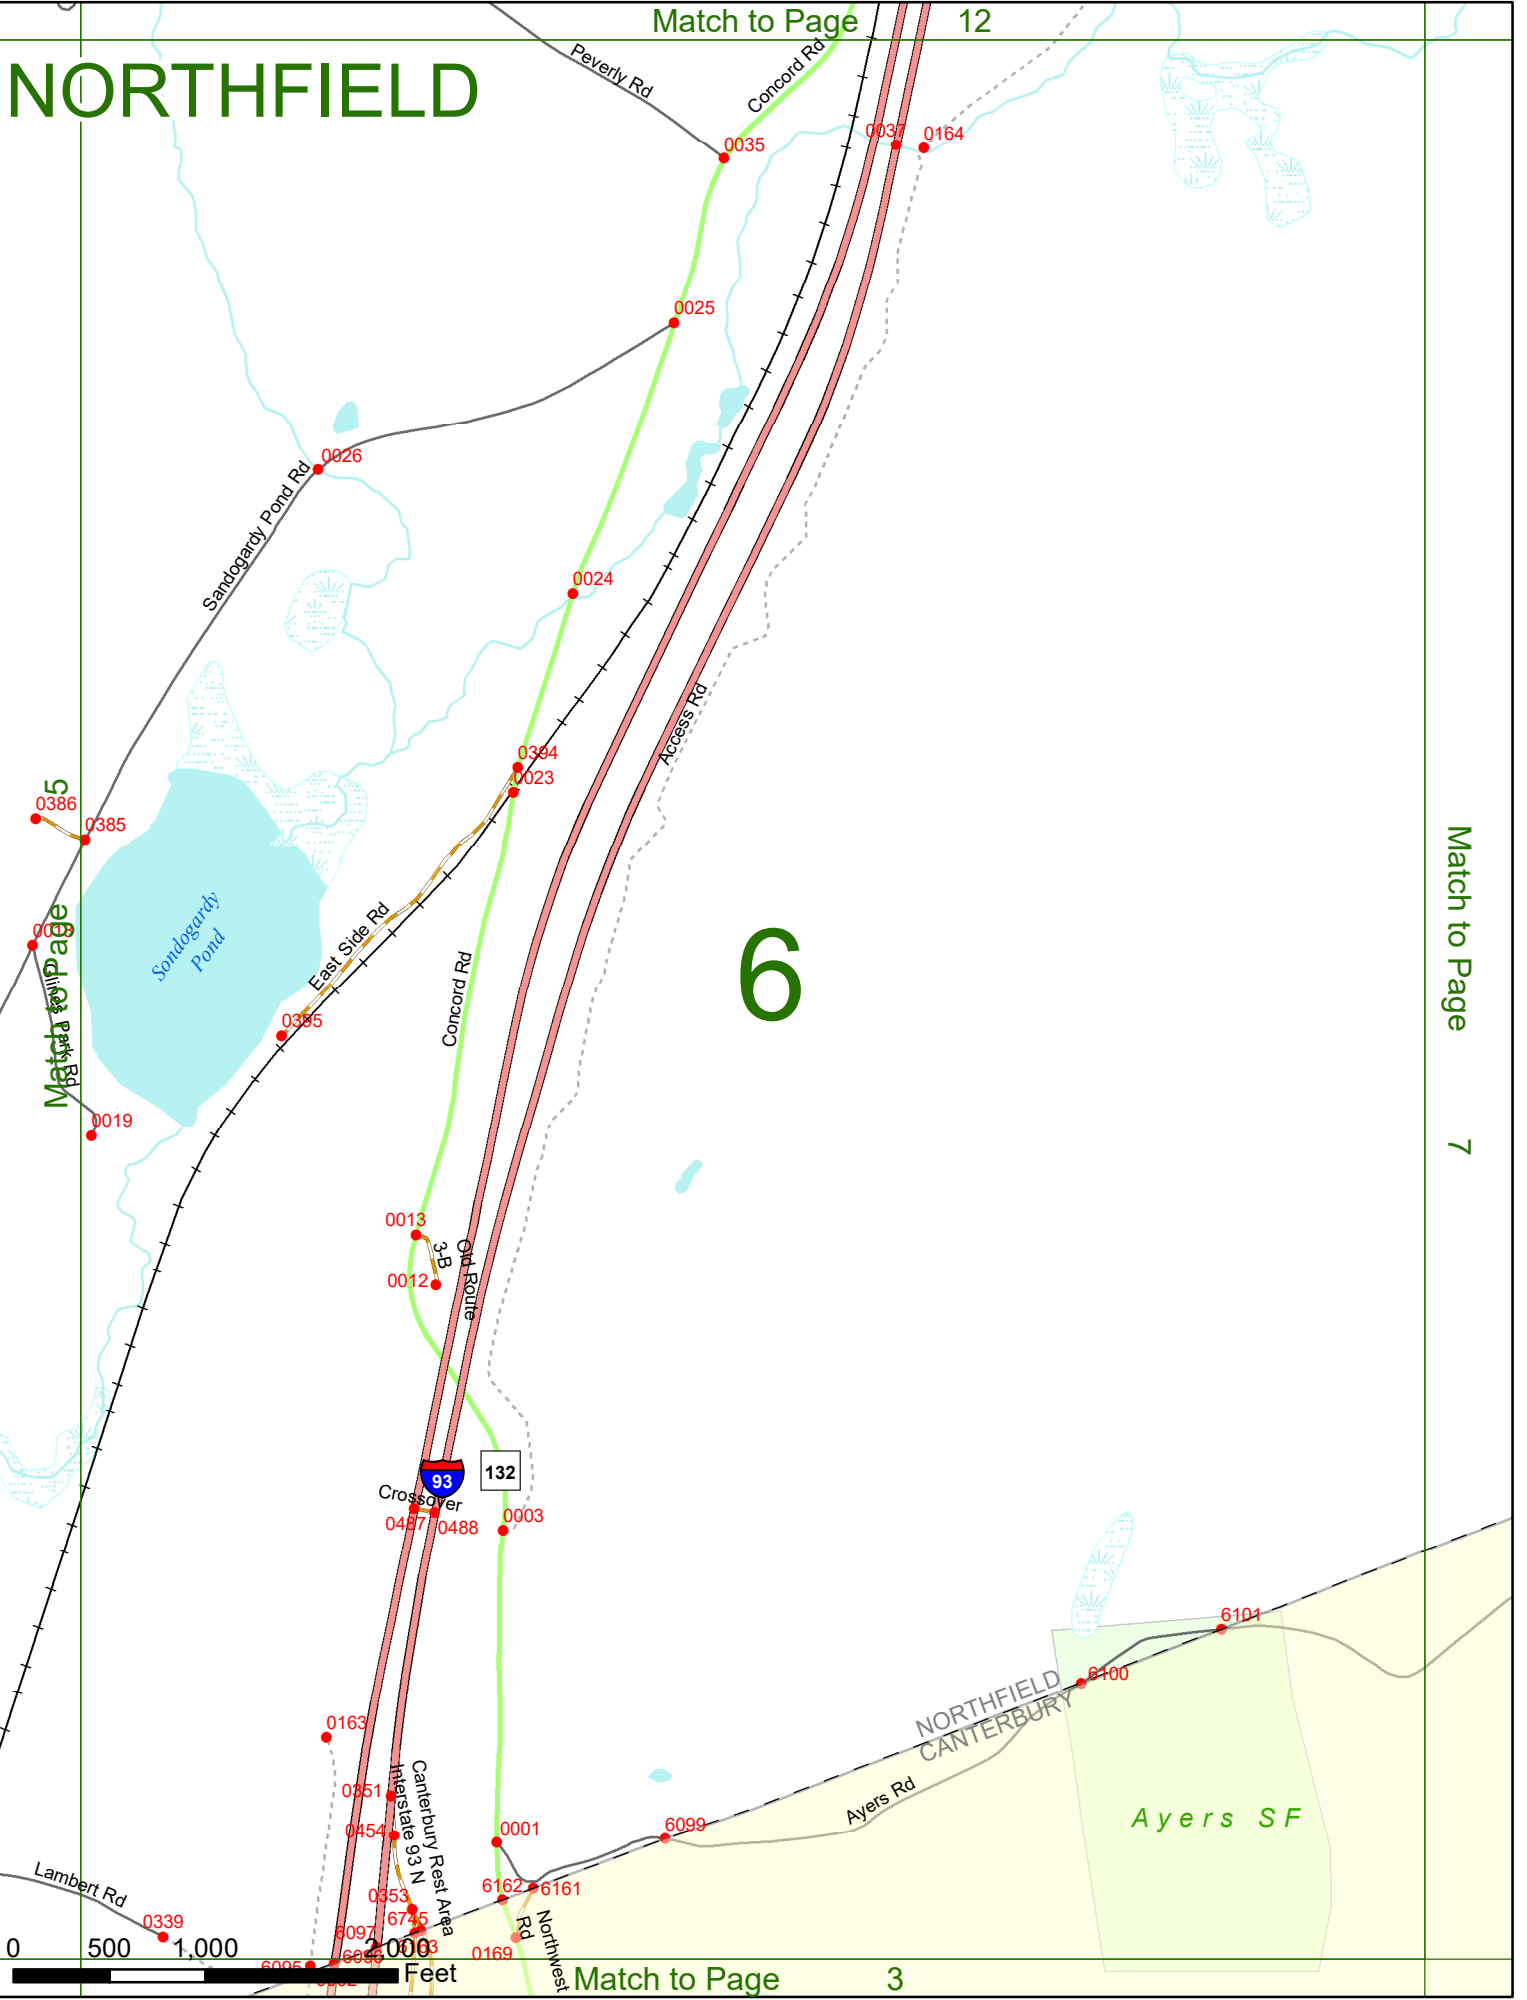

NORTHFIELD

Match to Page 12

Match to Page 5

Match to Page 7

Match to Page 3