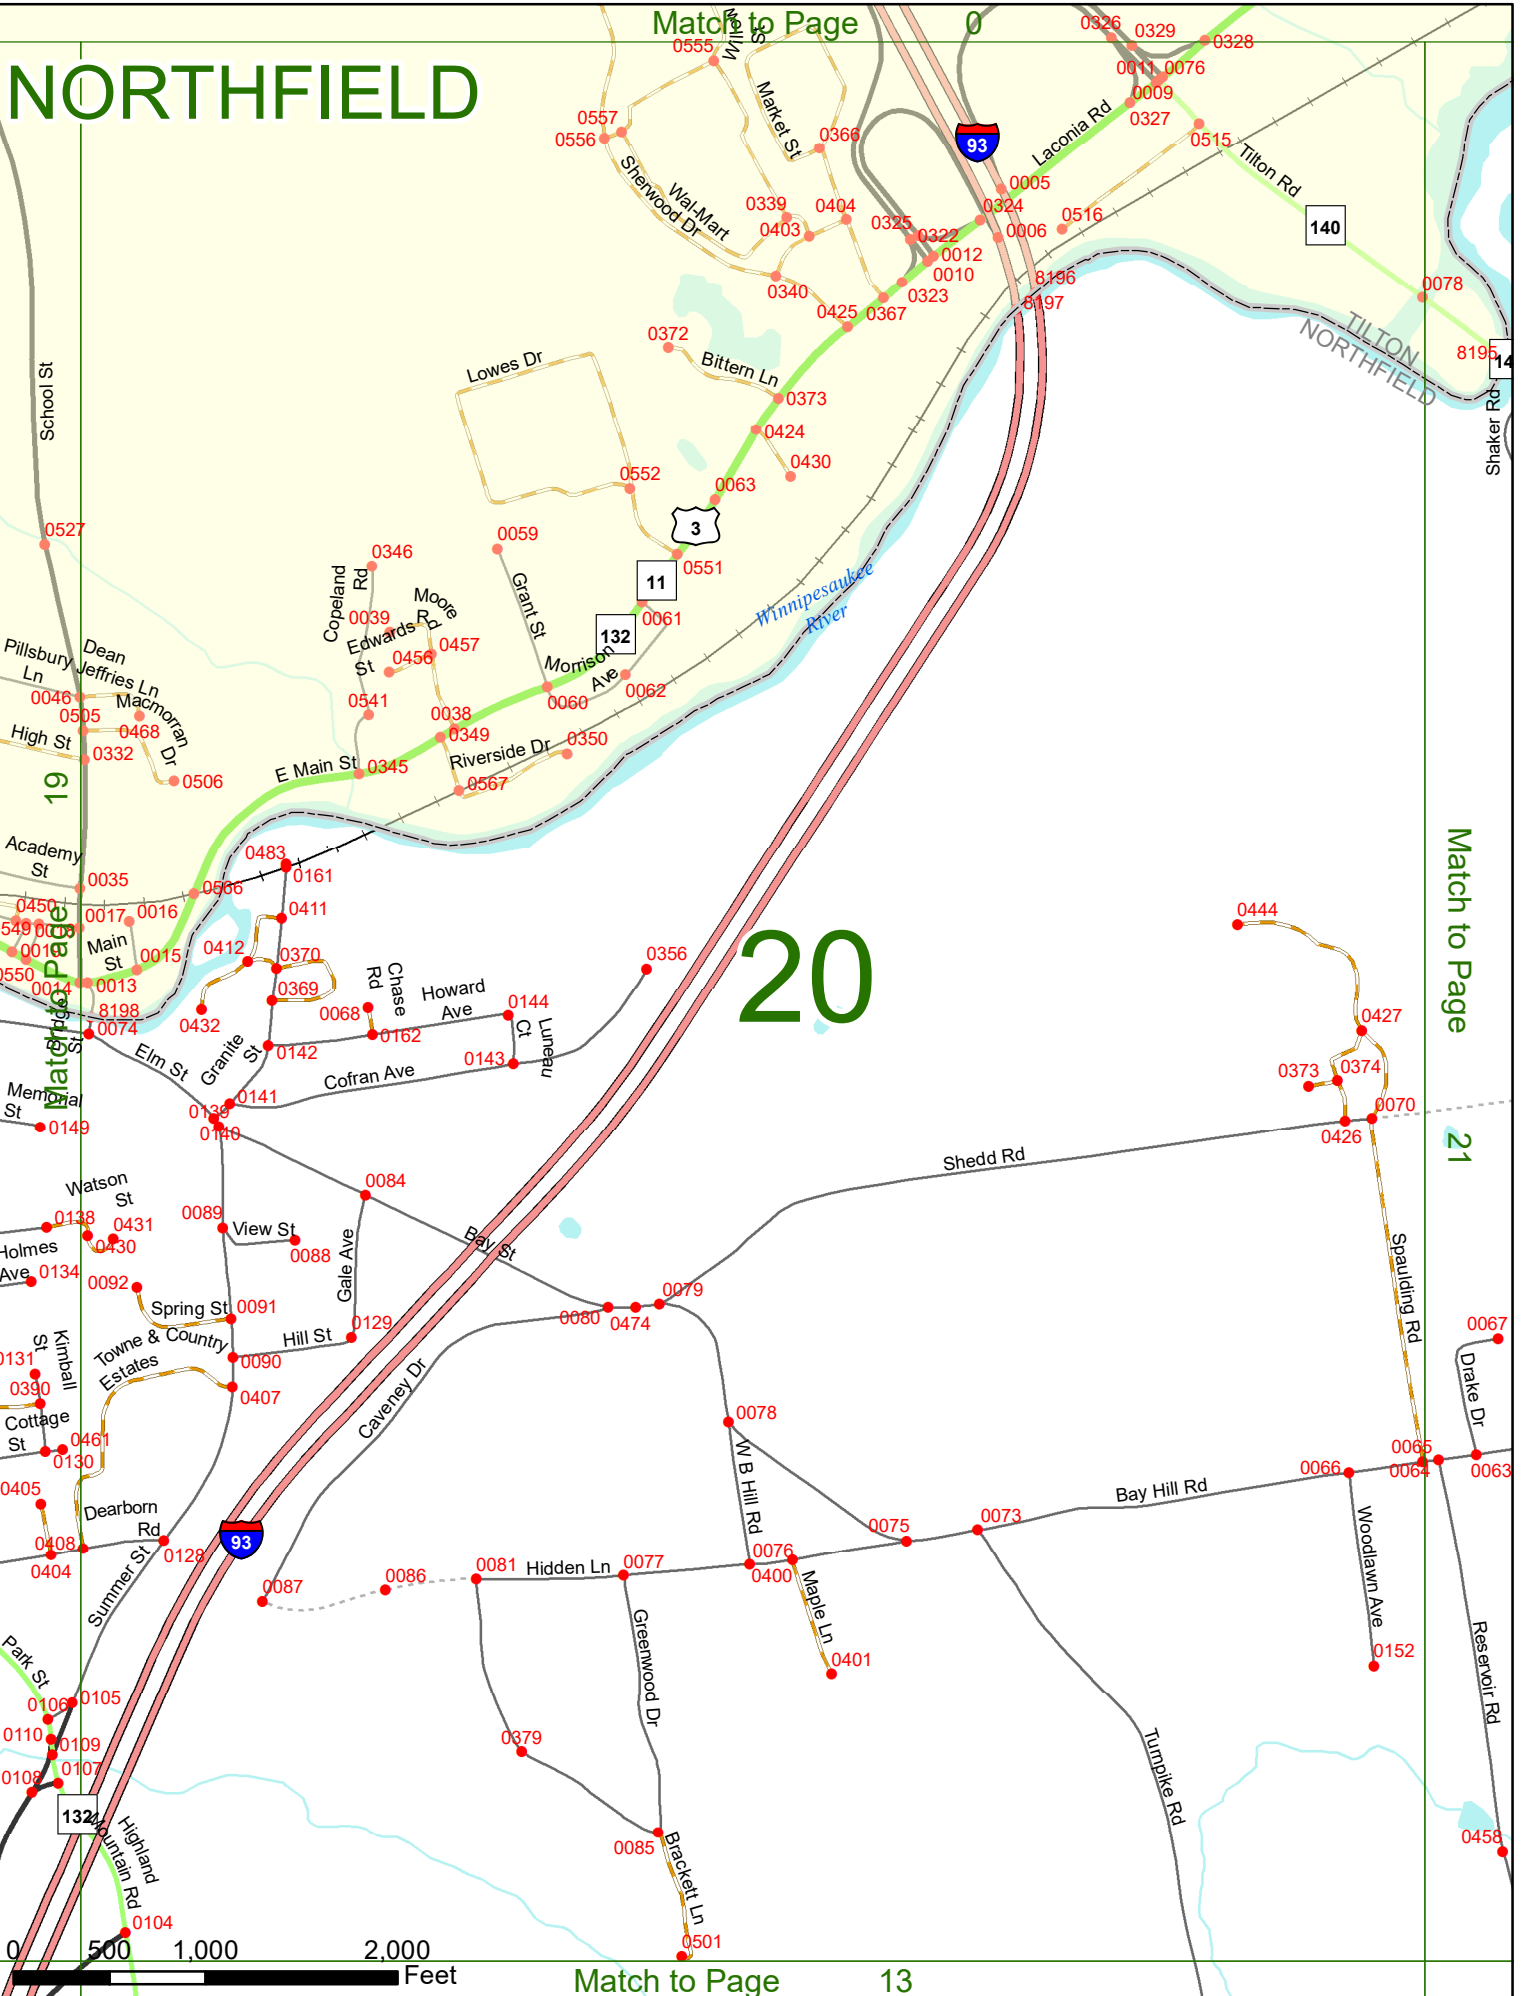

NORTHFIELD

20