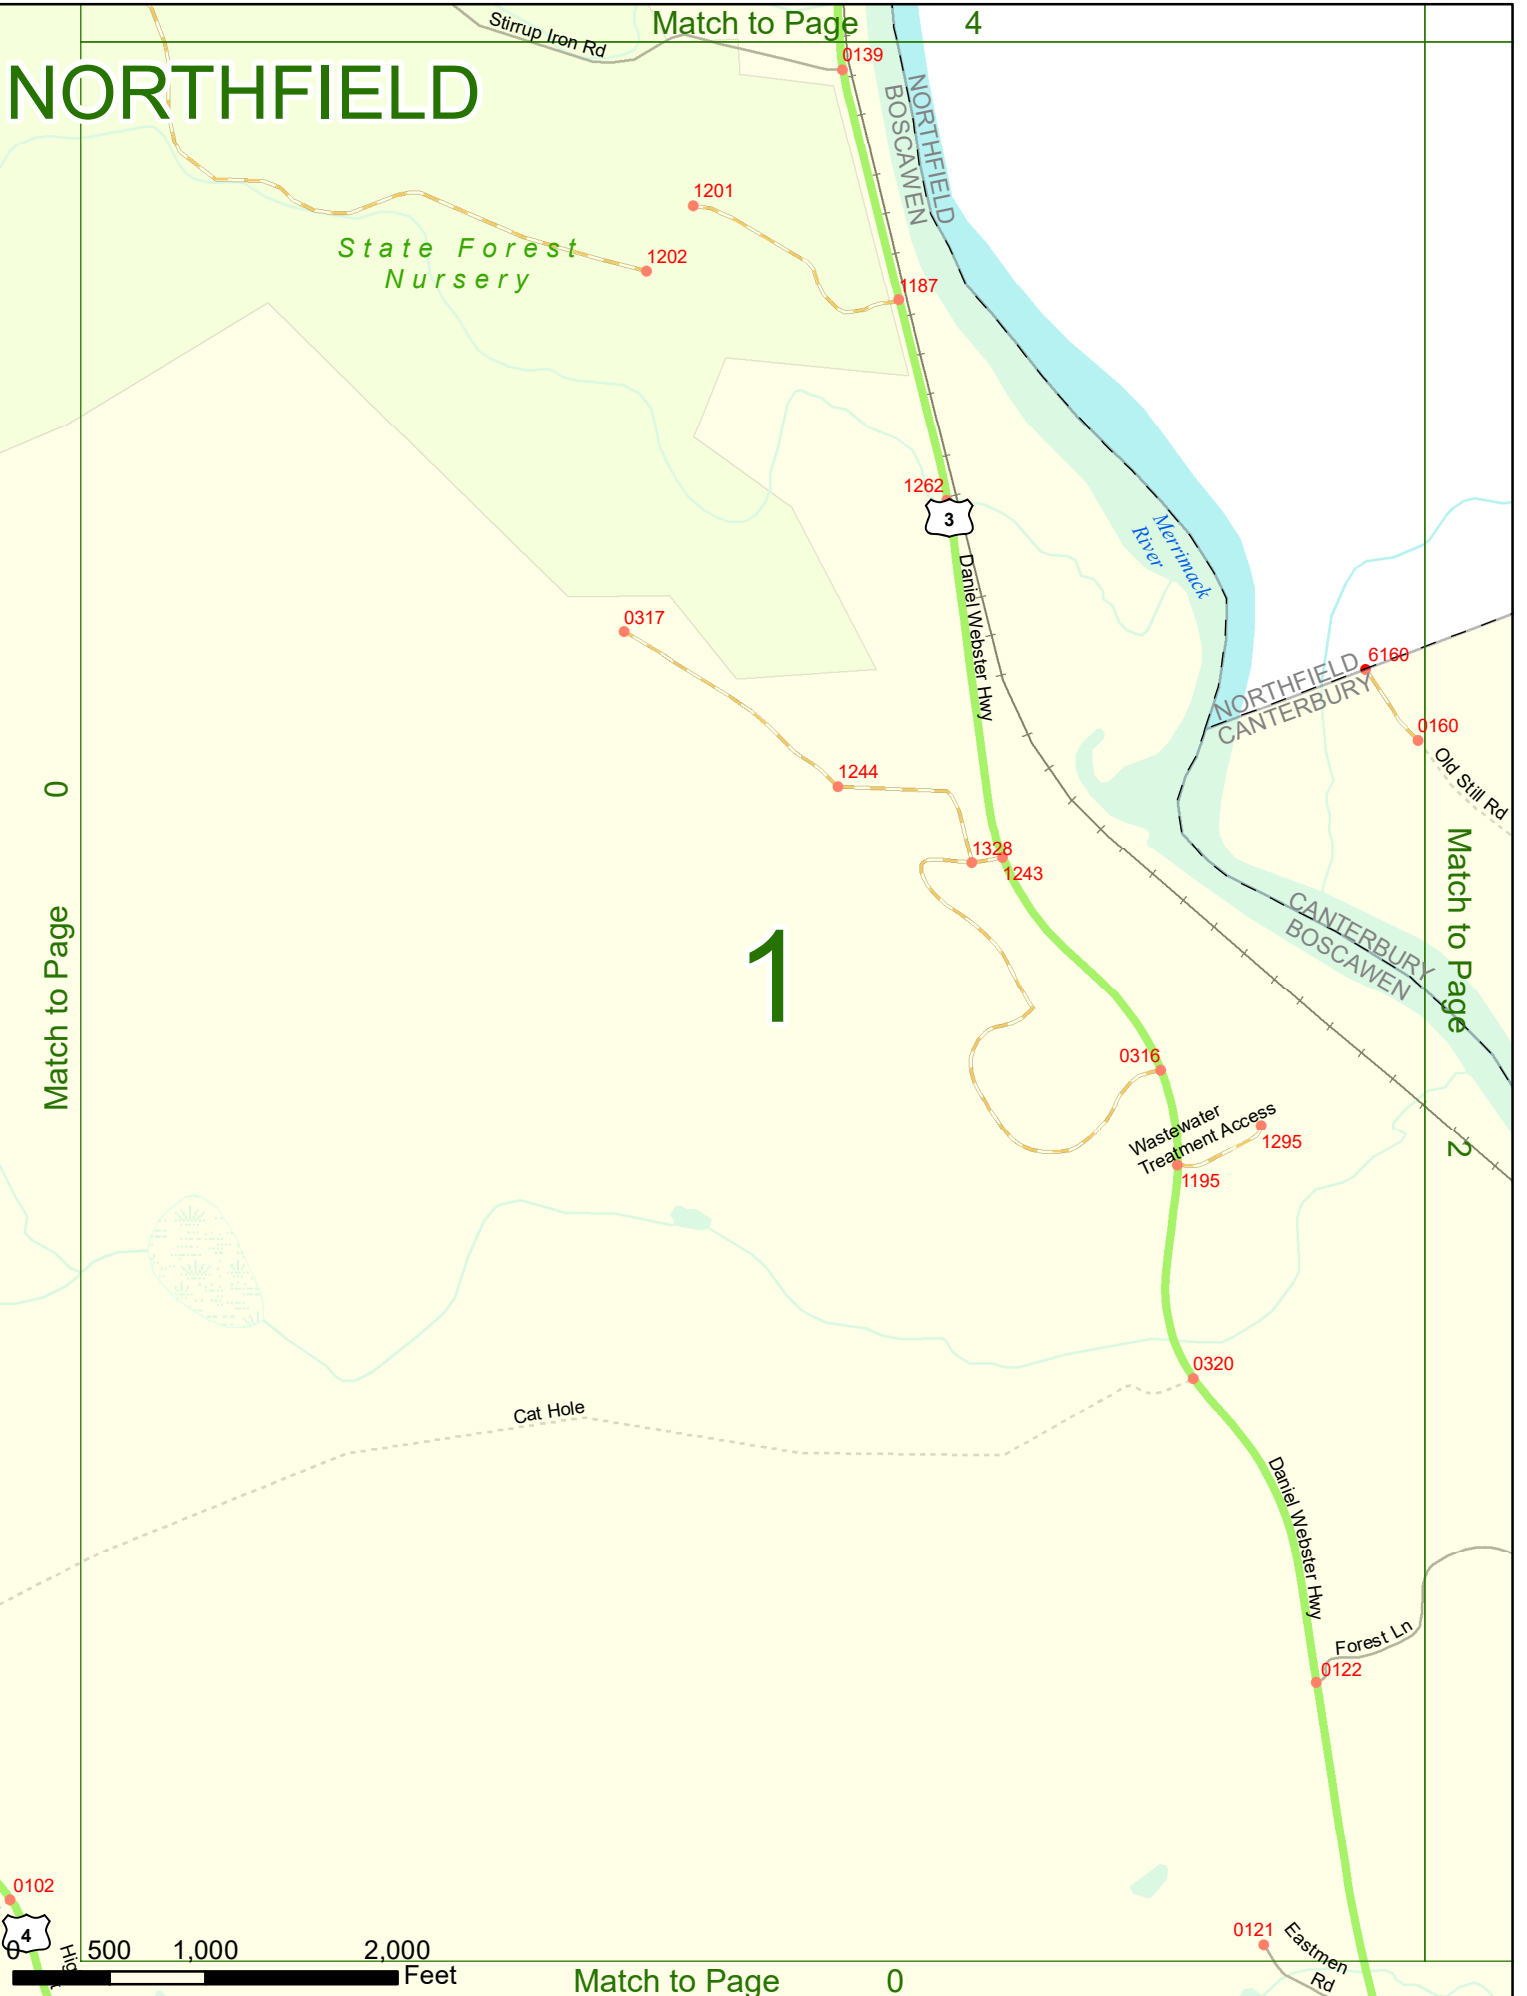

NORTHFIELD

Match to Page 0