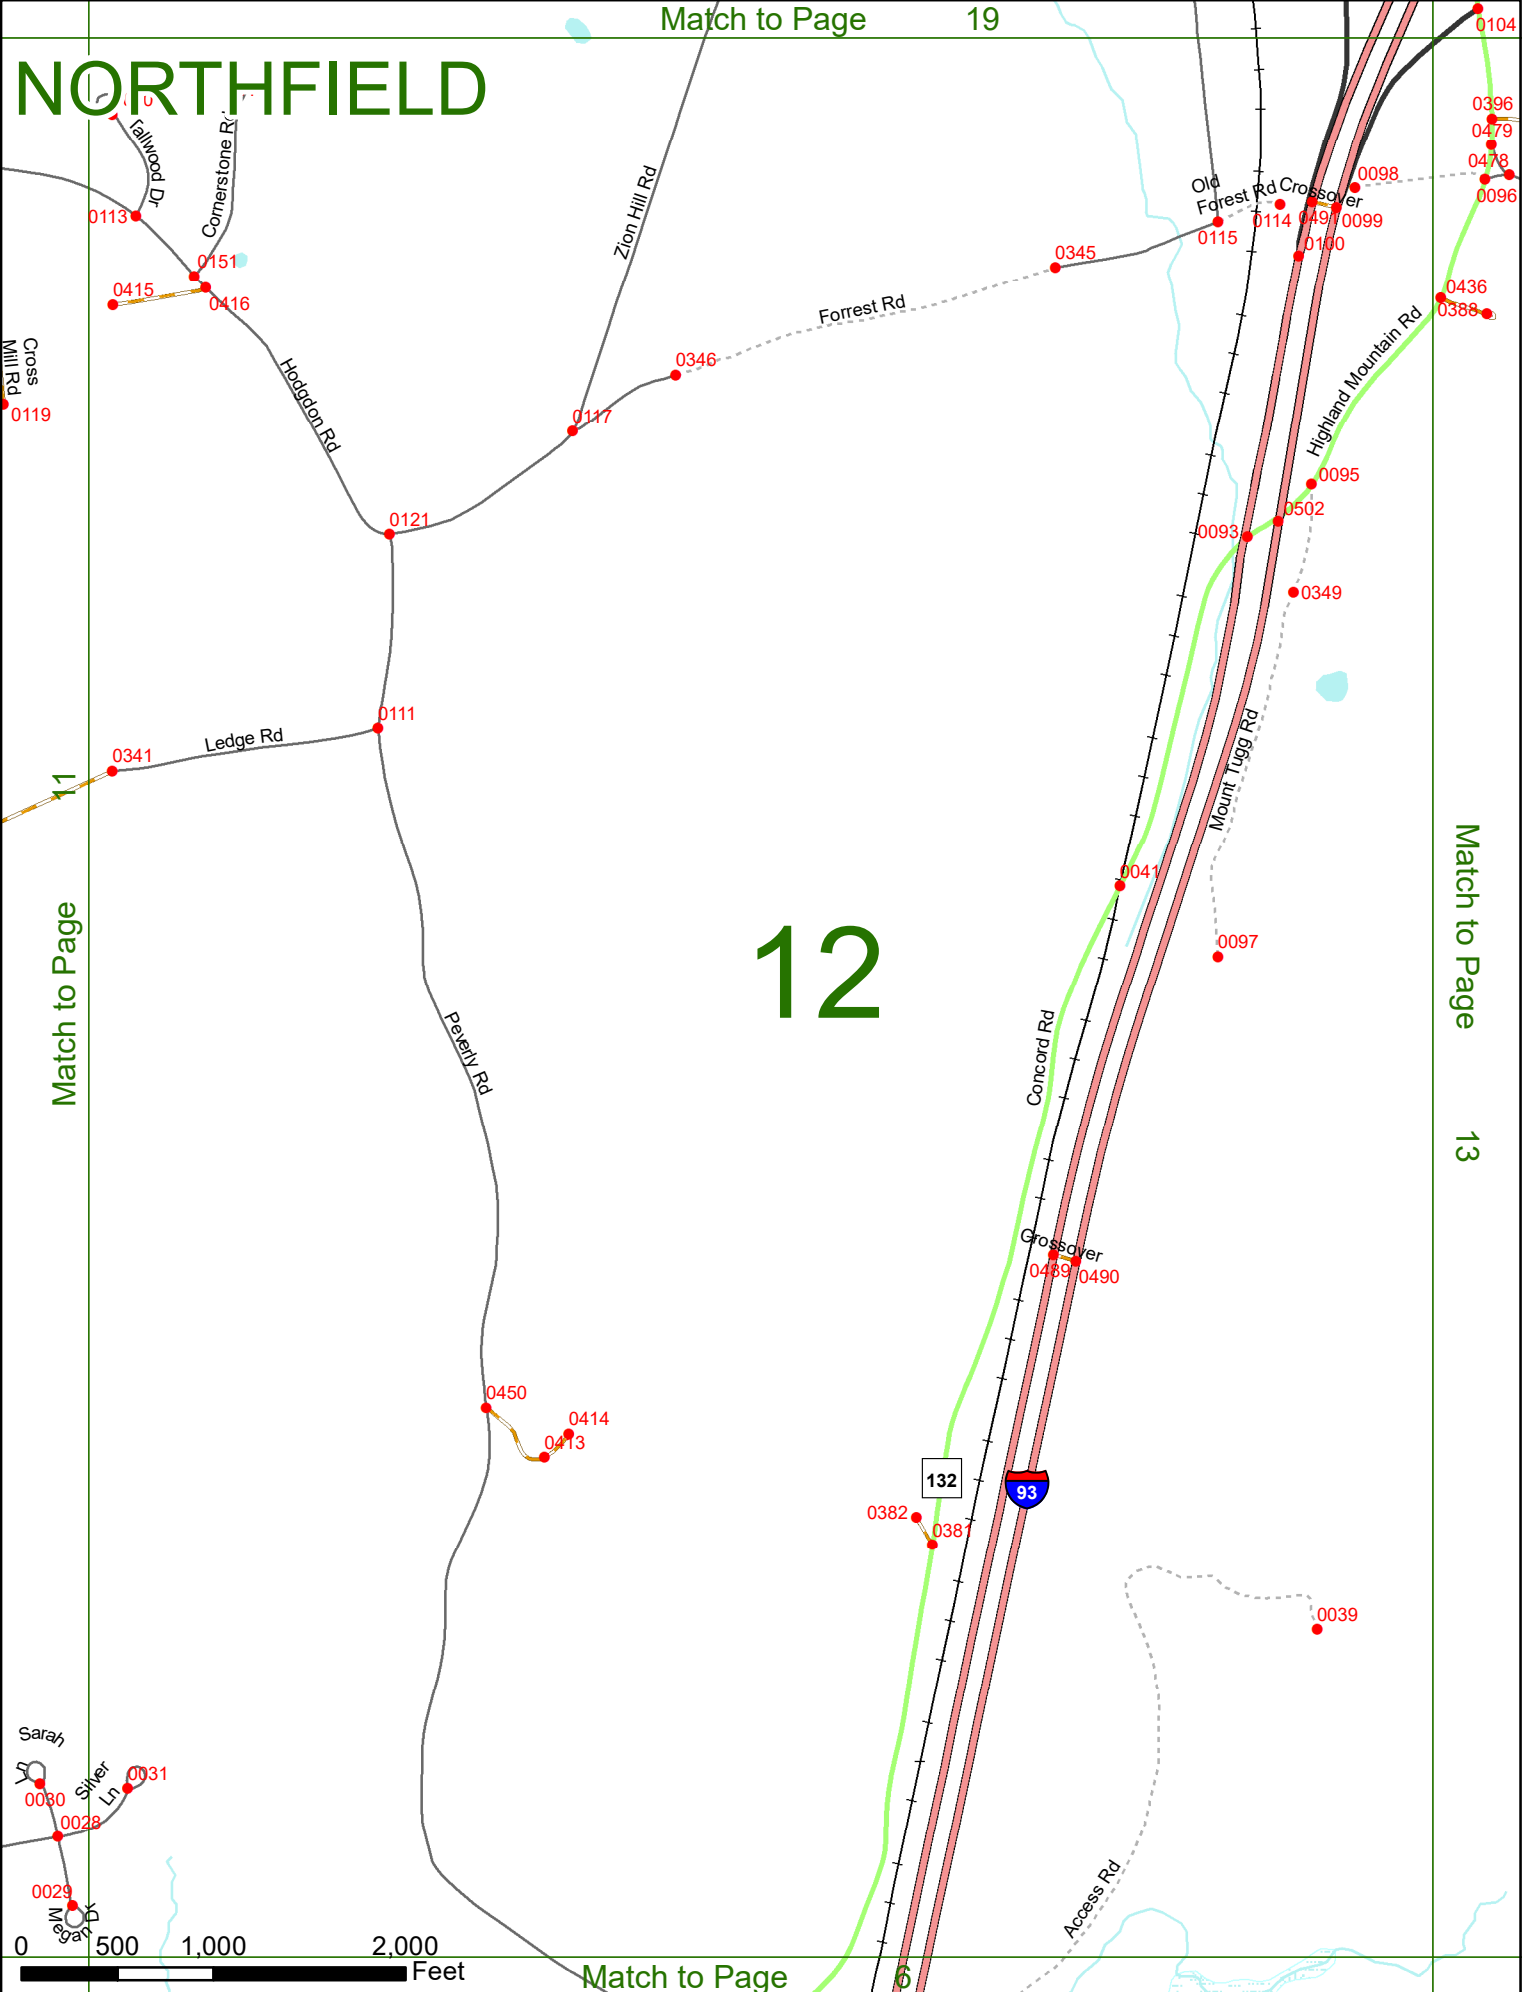

NORTHFIELD

Match to Page 19

12

Match to Page 11

Match to Page 13

Match to Page 6