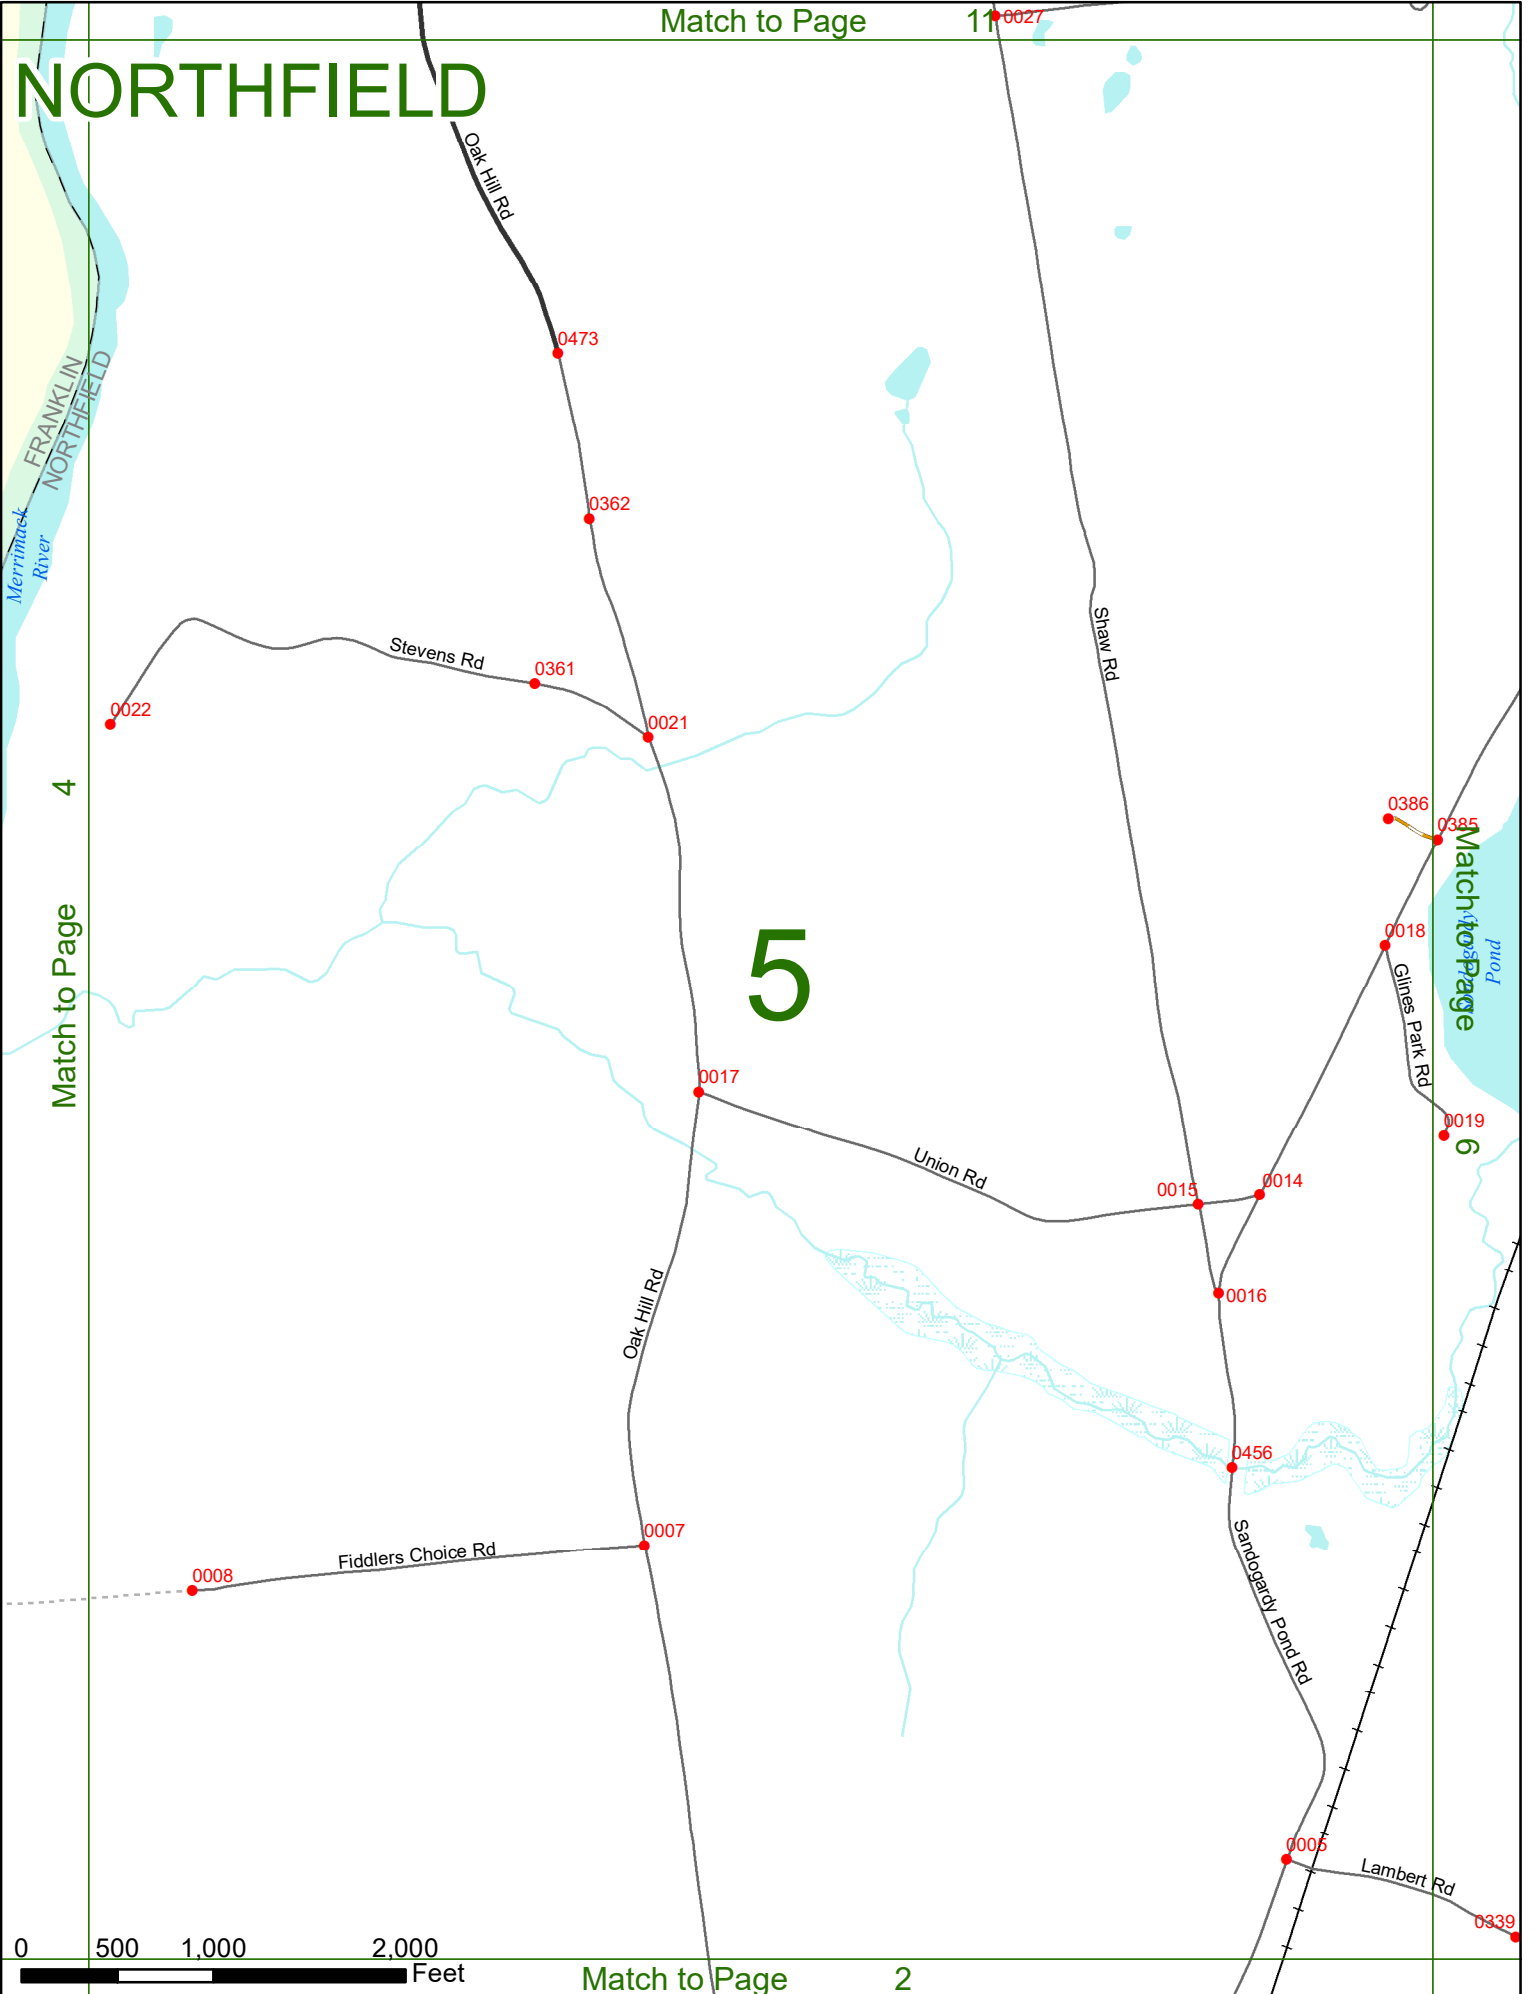

NORTHFIELD

5

4

Match to Page

Match to Page

6