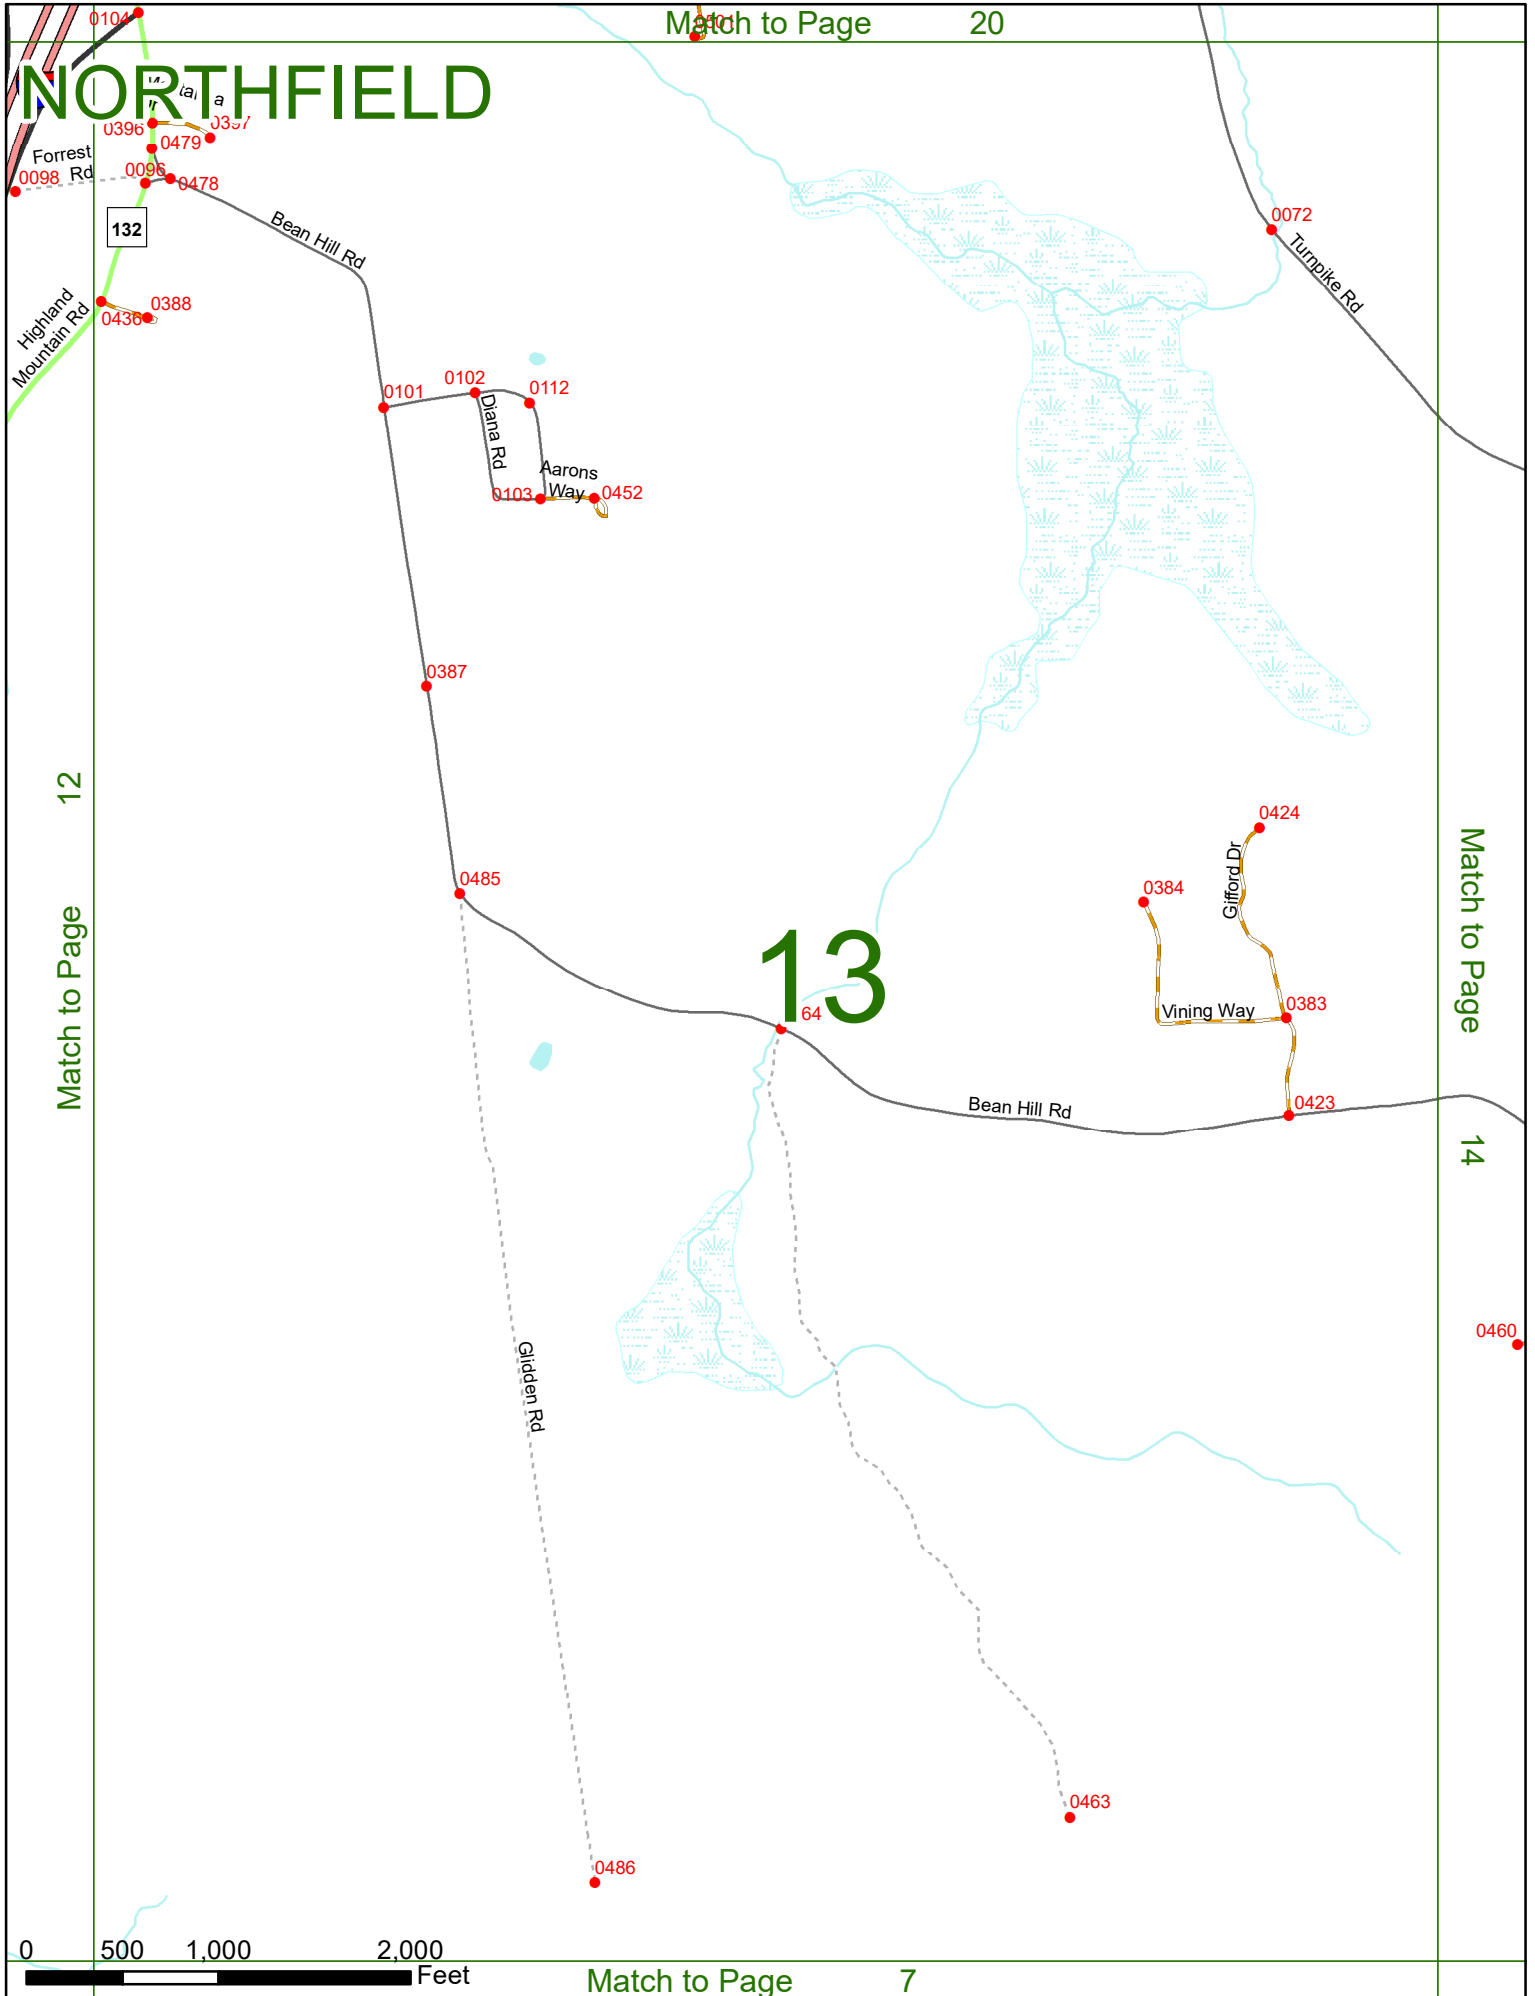

NORTHFIELD

Match to Page 20

Match to Page 12

Match to Page 14

14

13

Match to Page 7