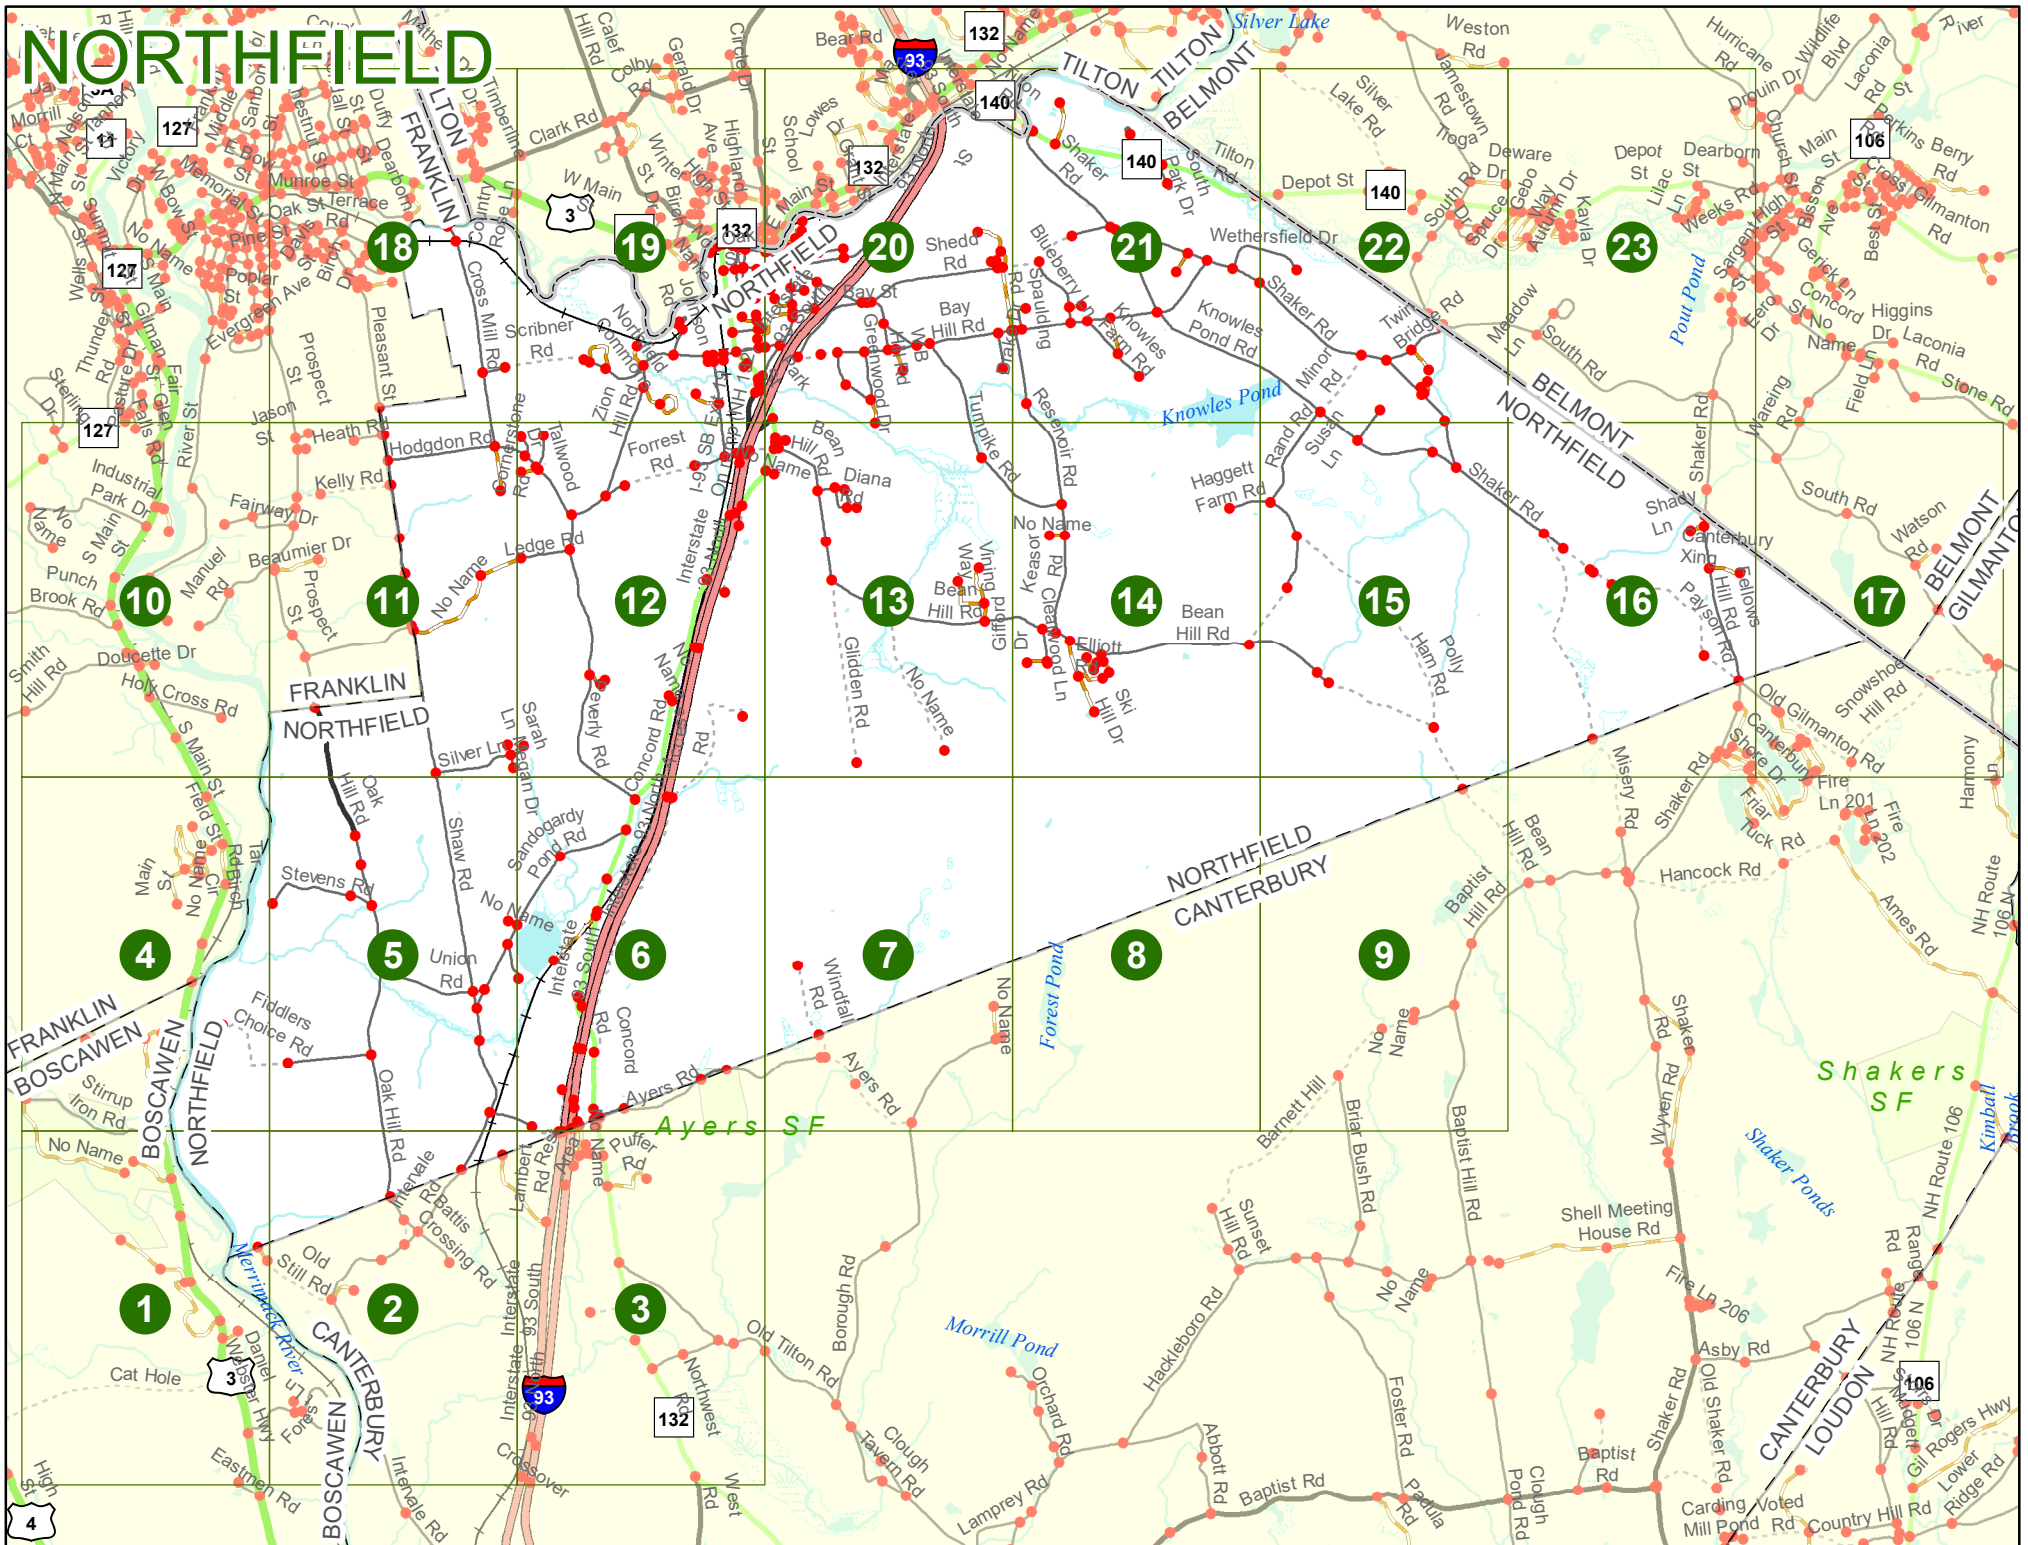

NORTHFIELD