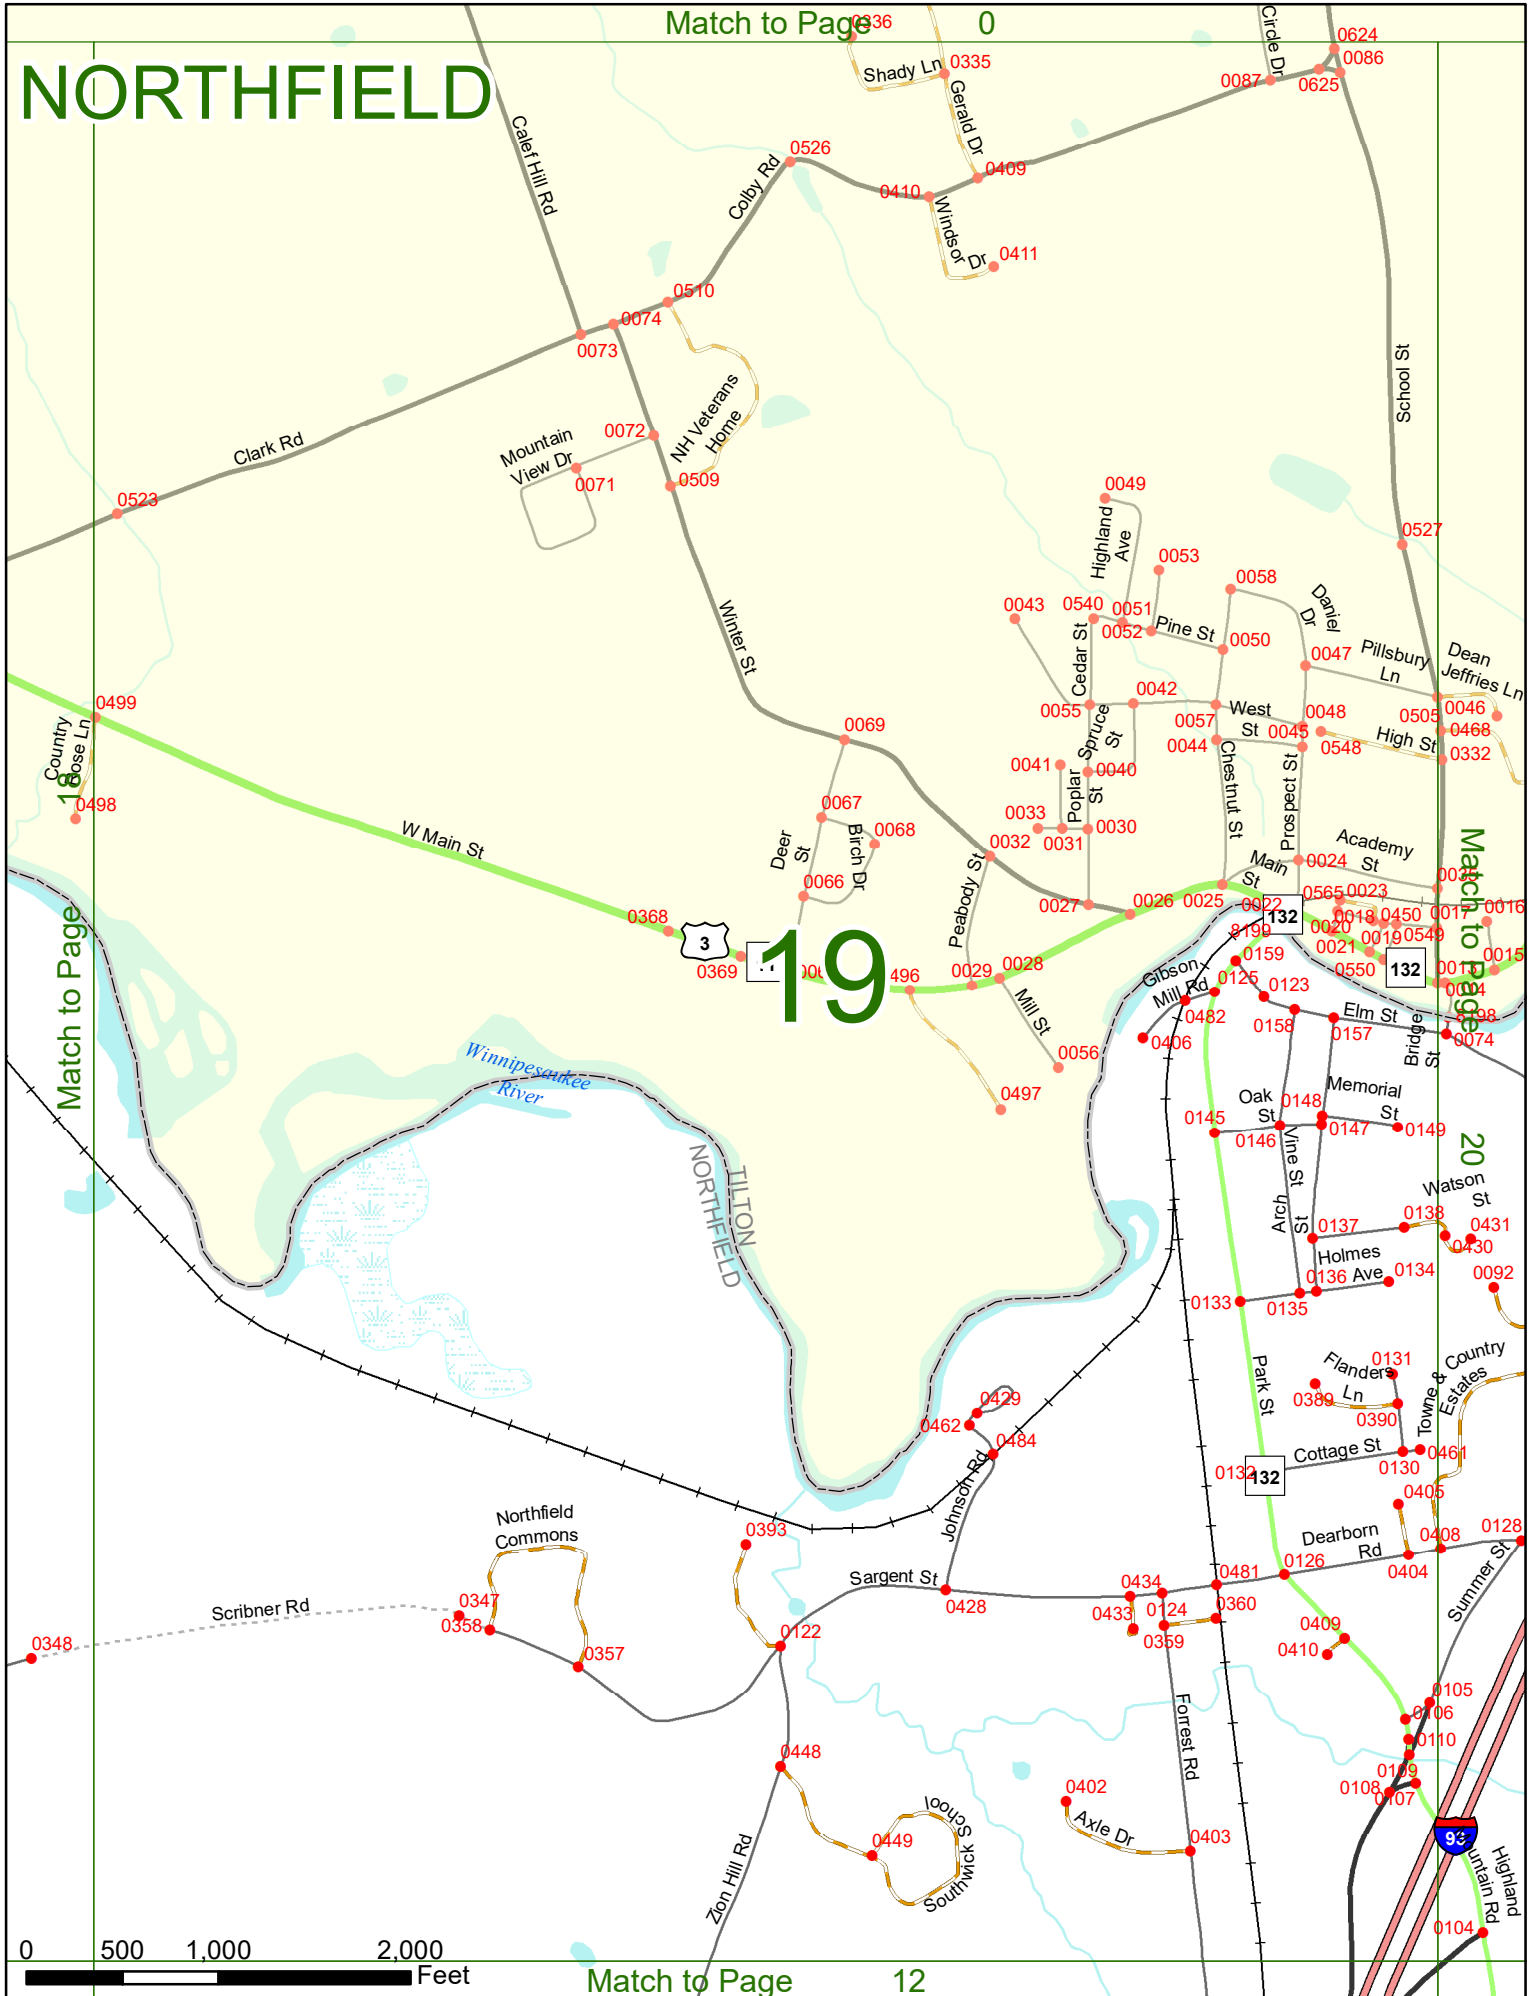

NORTHFIELD

Match to Page 0

Match to Page 18

Match to Page 20

Match to Page 12

19