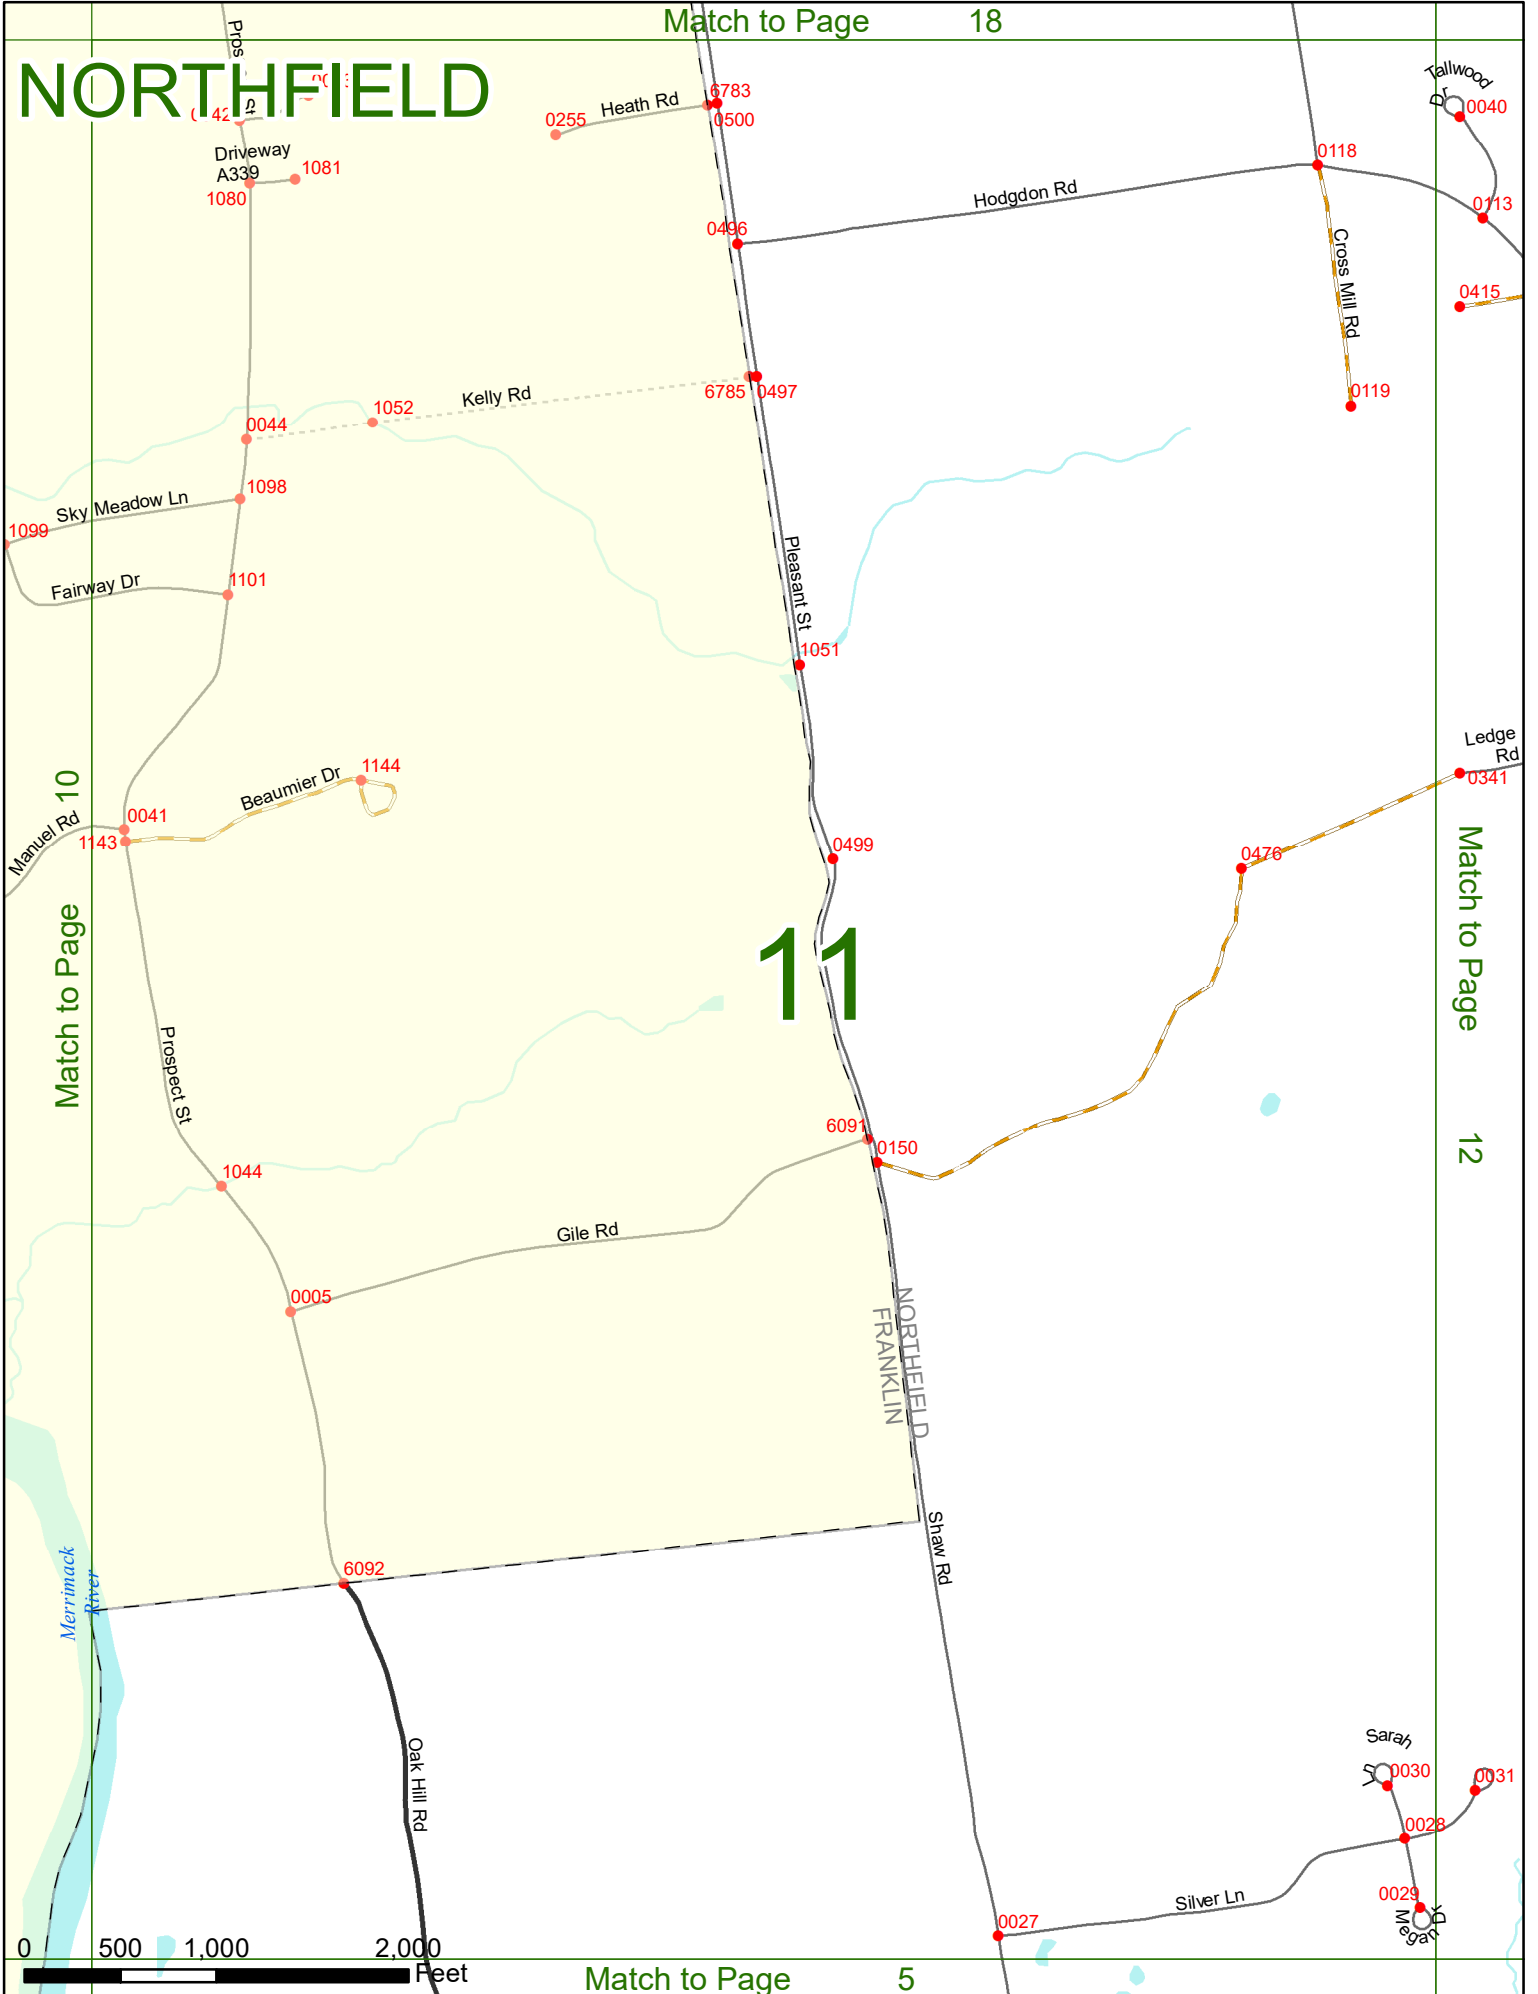

NORTHFIELD

Match to Page 18

Match to Page 5