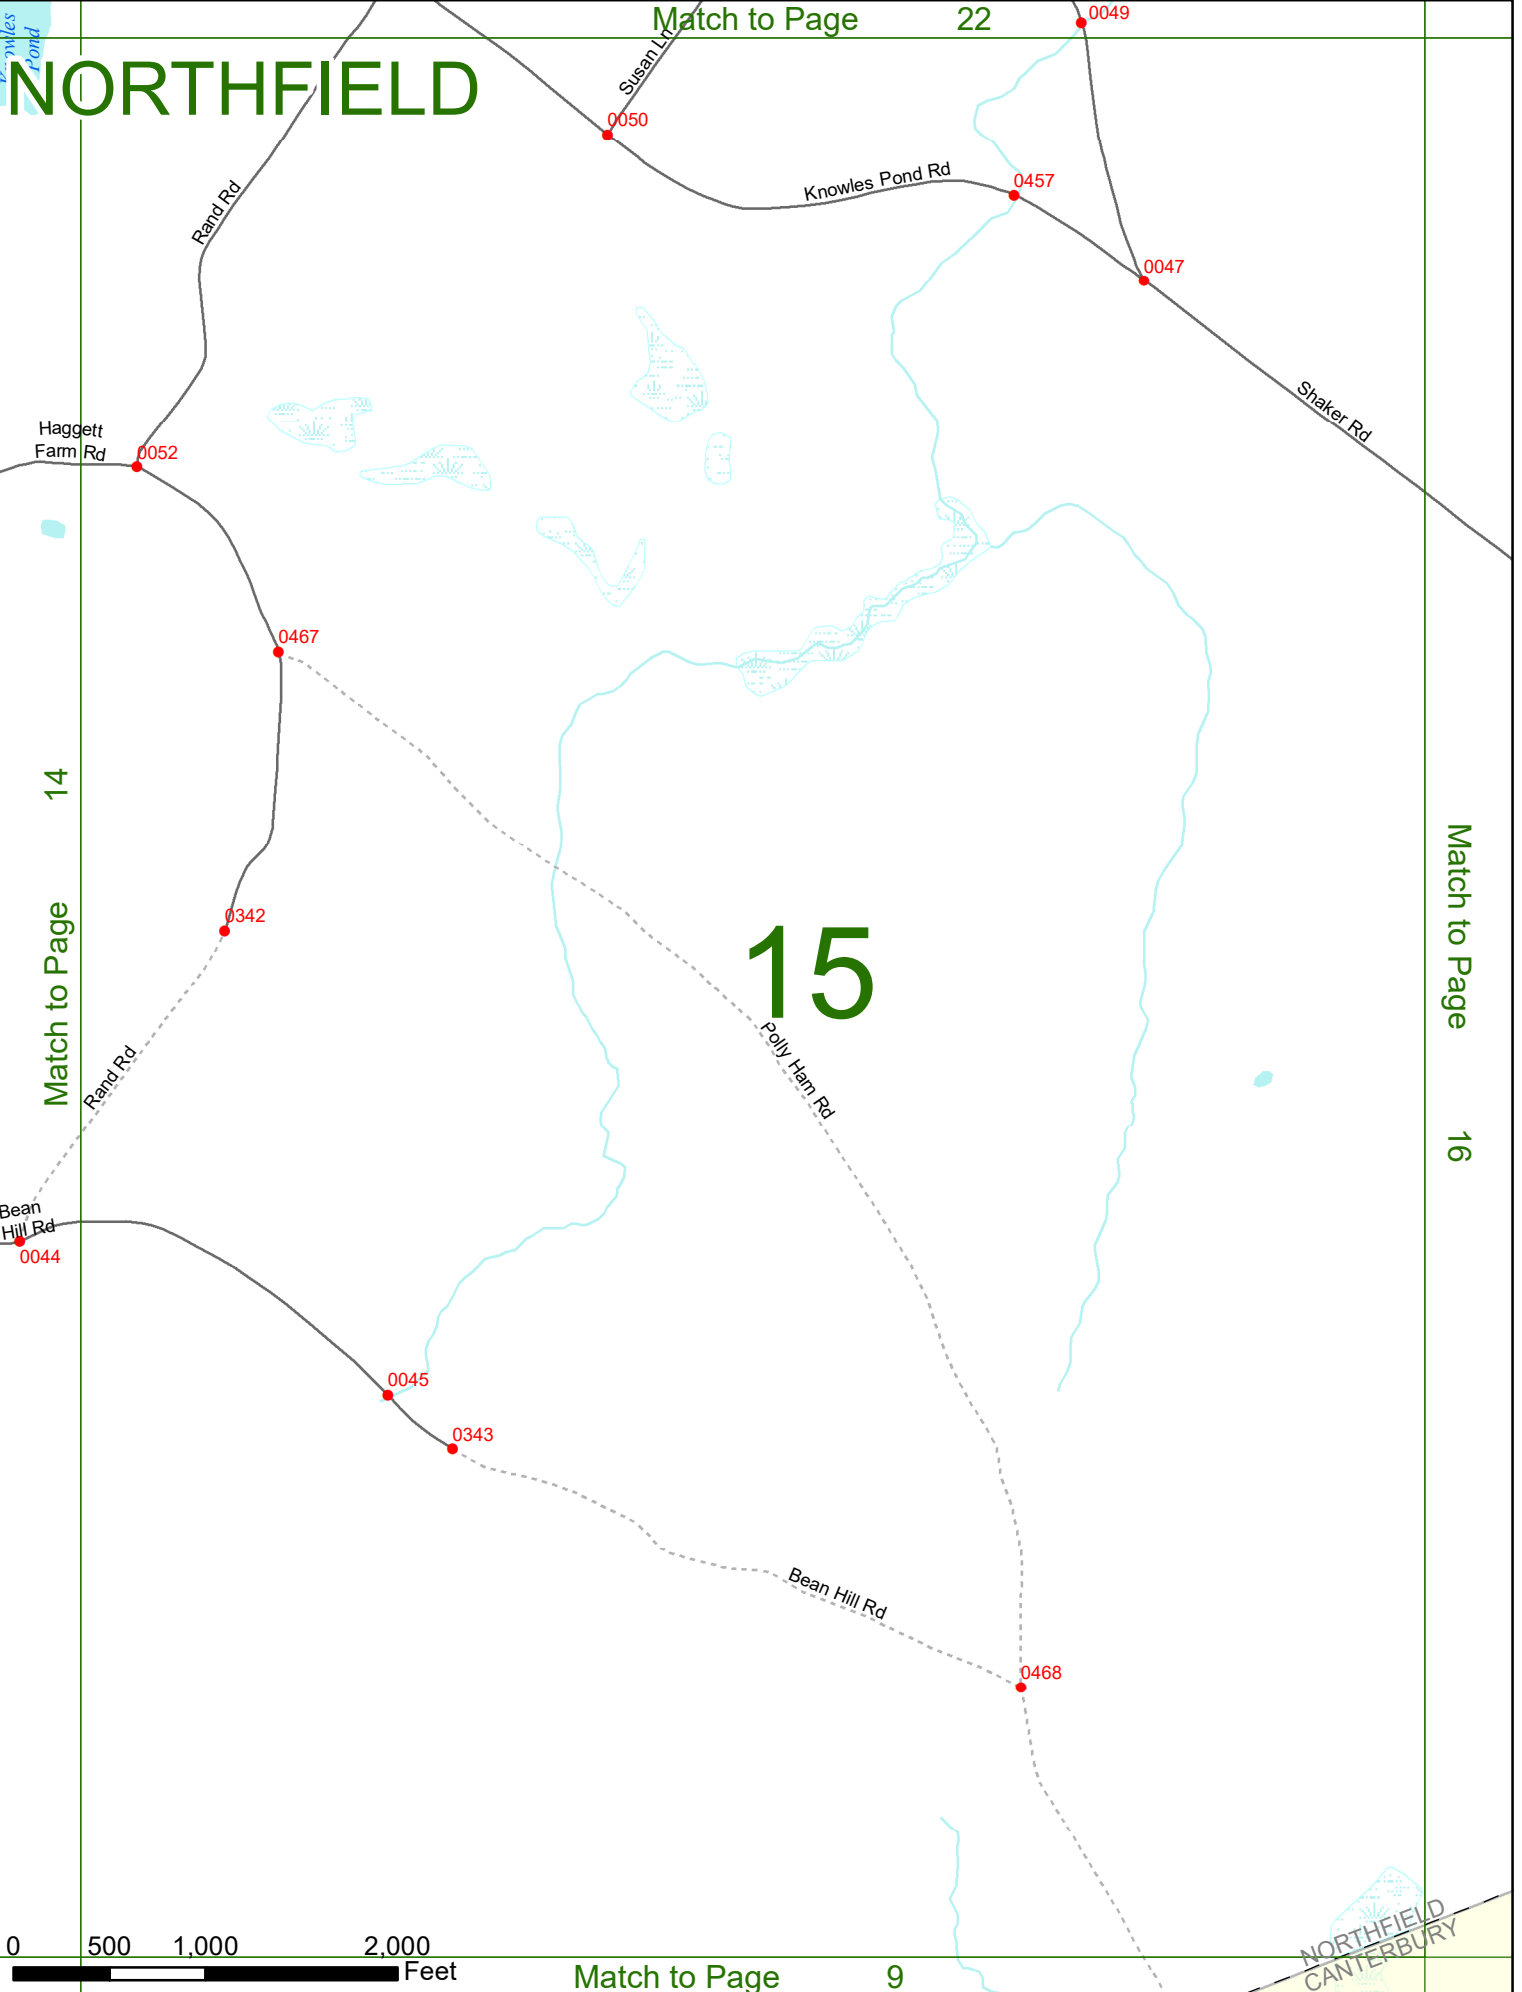

NORTHFIELD

Match to Page 22

14

Match to Page

Match to Page

16

15

Match to Page 9