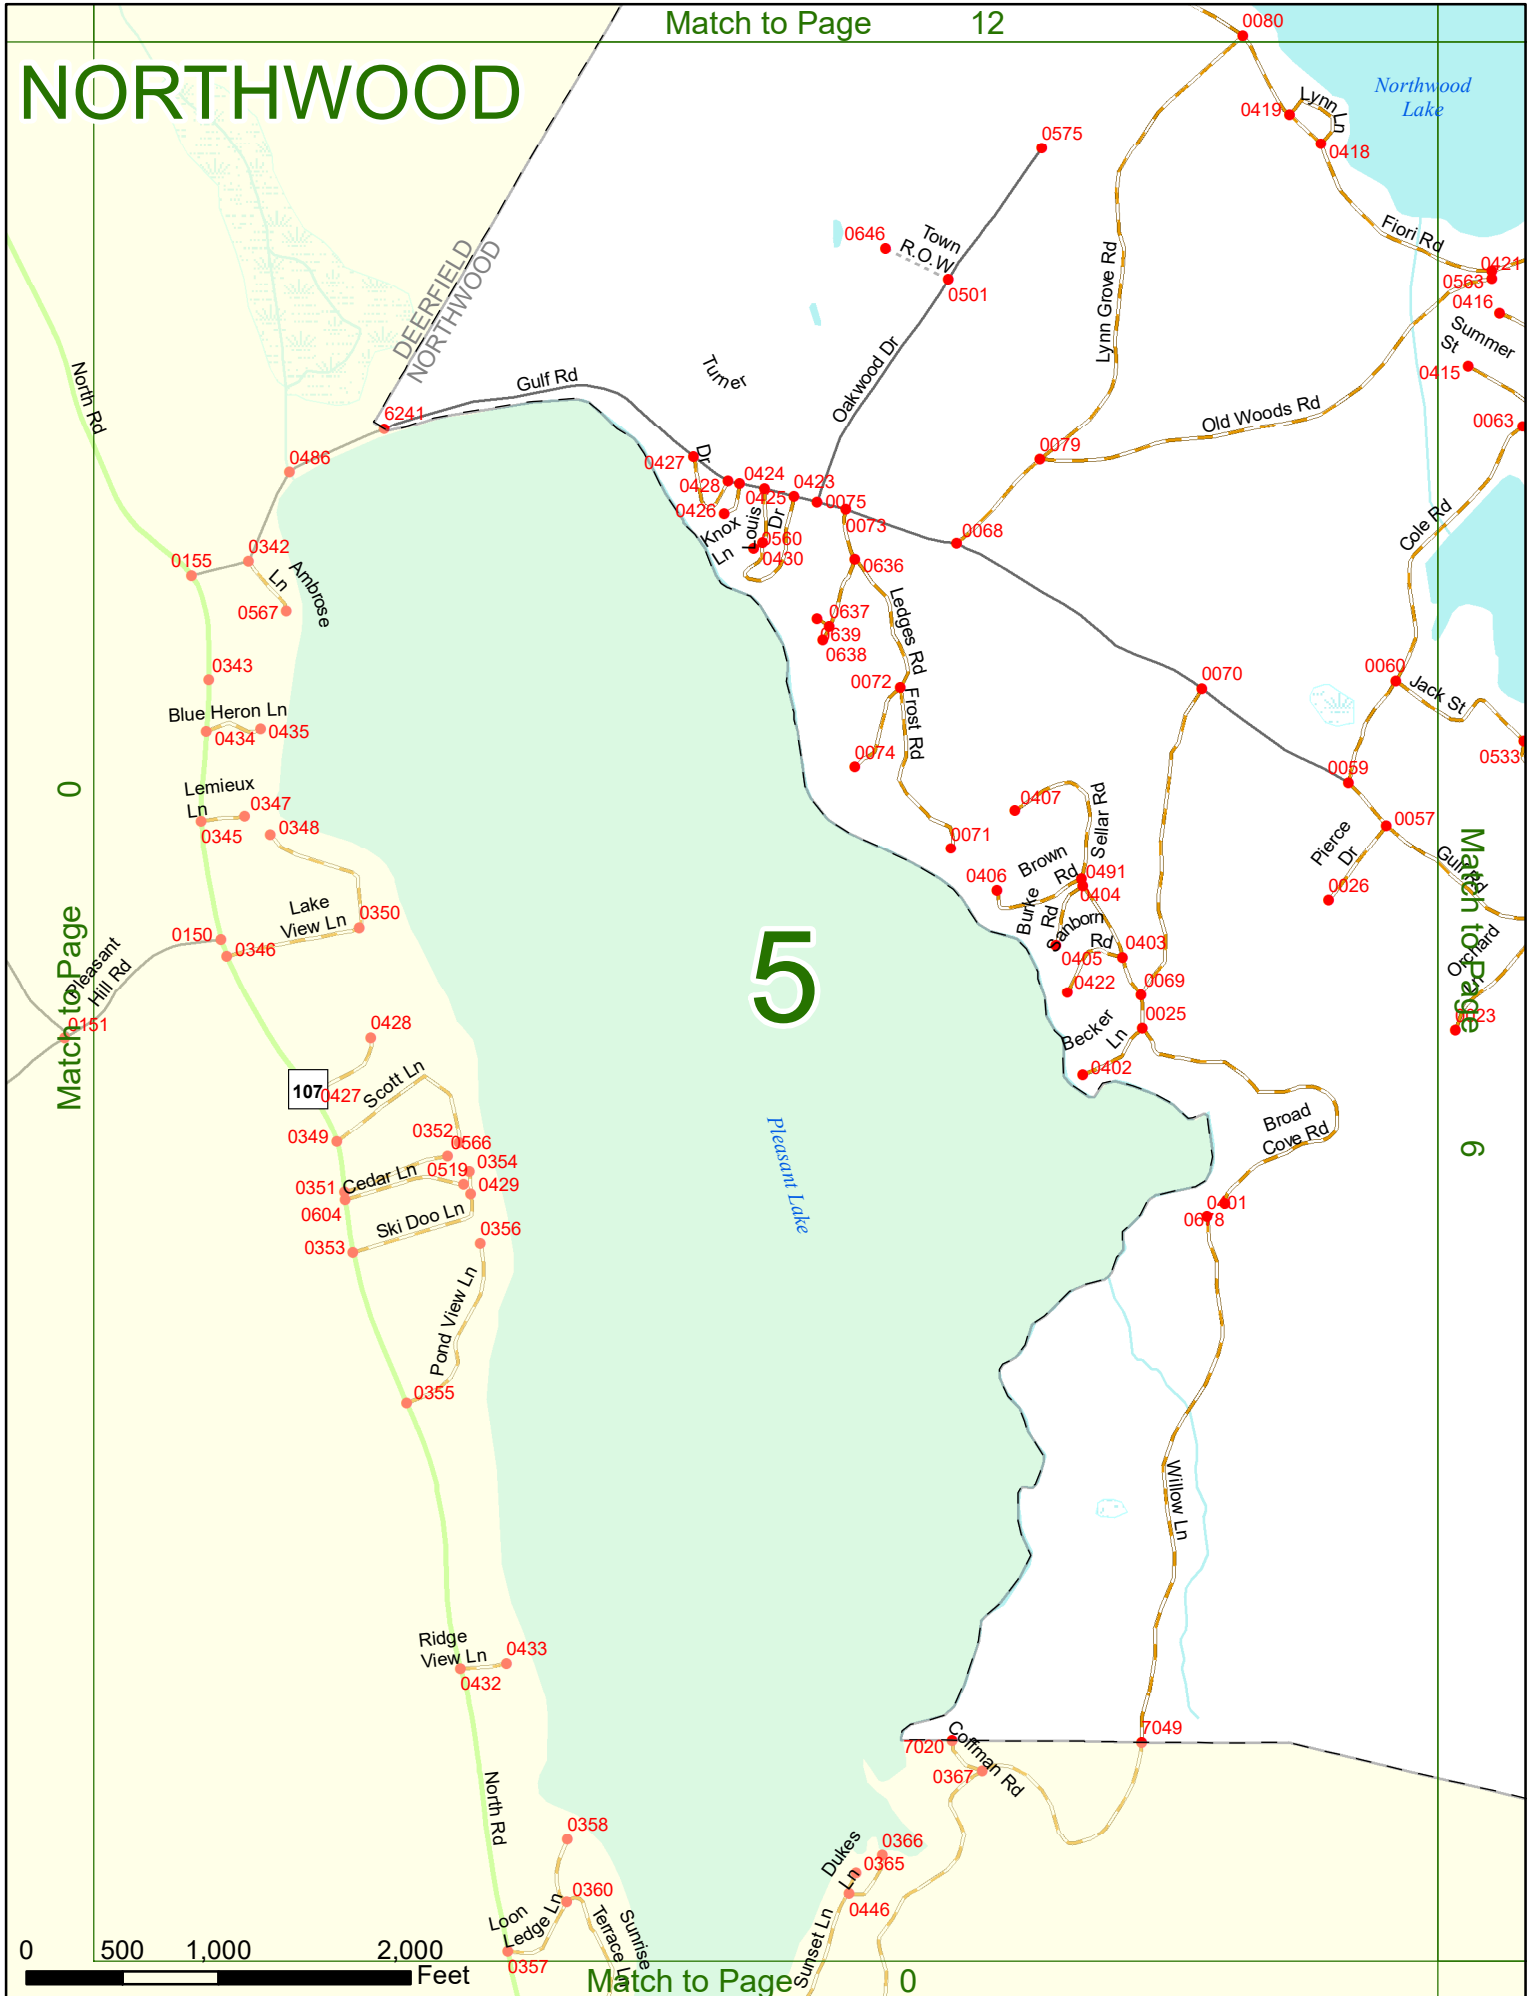

NORTHWOOD

Match to Page 0

Match to Page 6

5

0 500 1,000 2,000 Feet

Match to Page 0