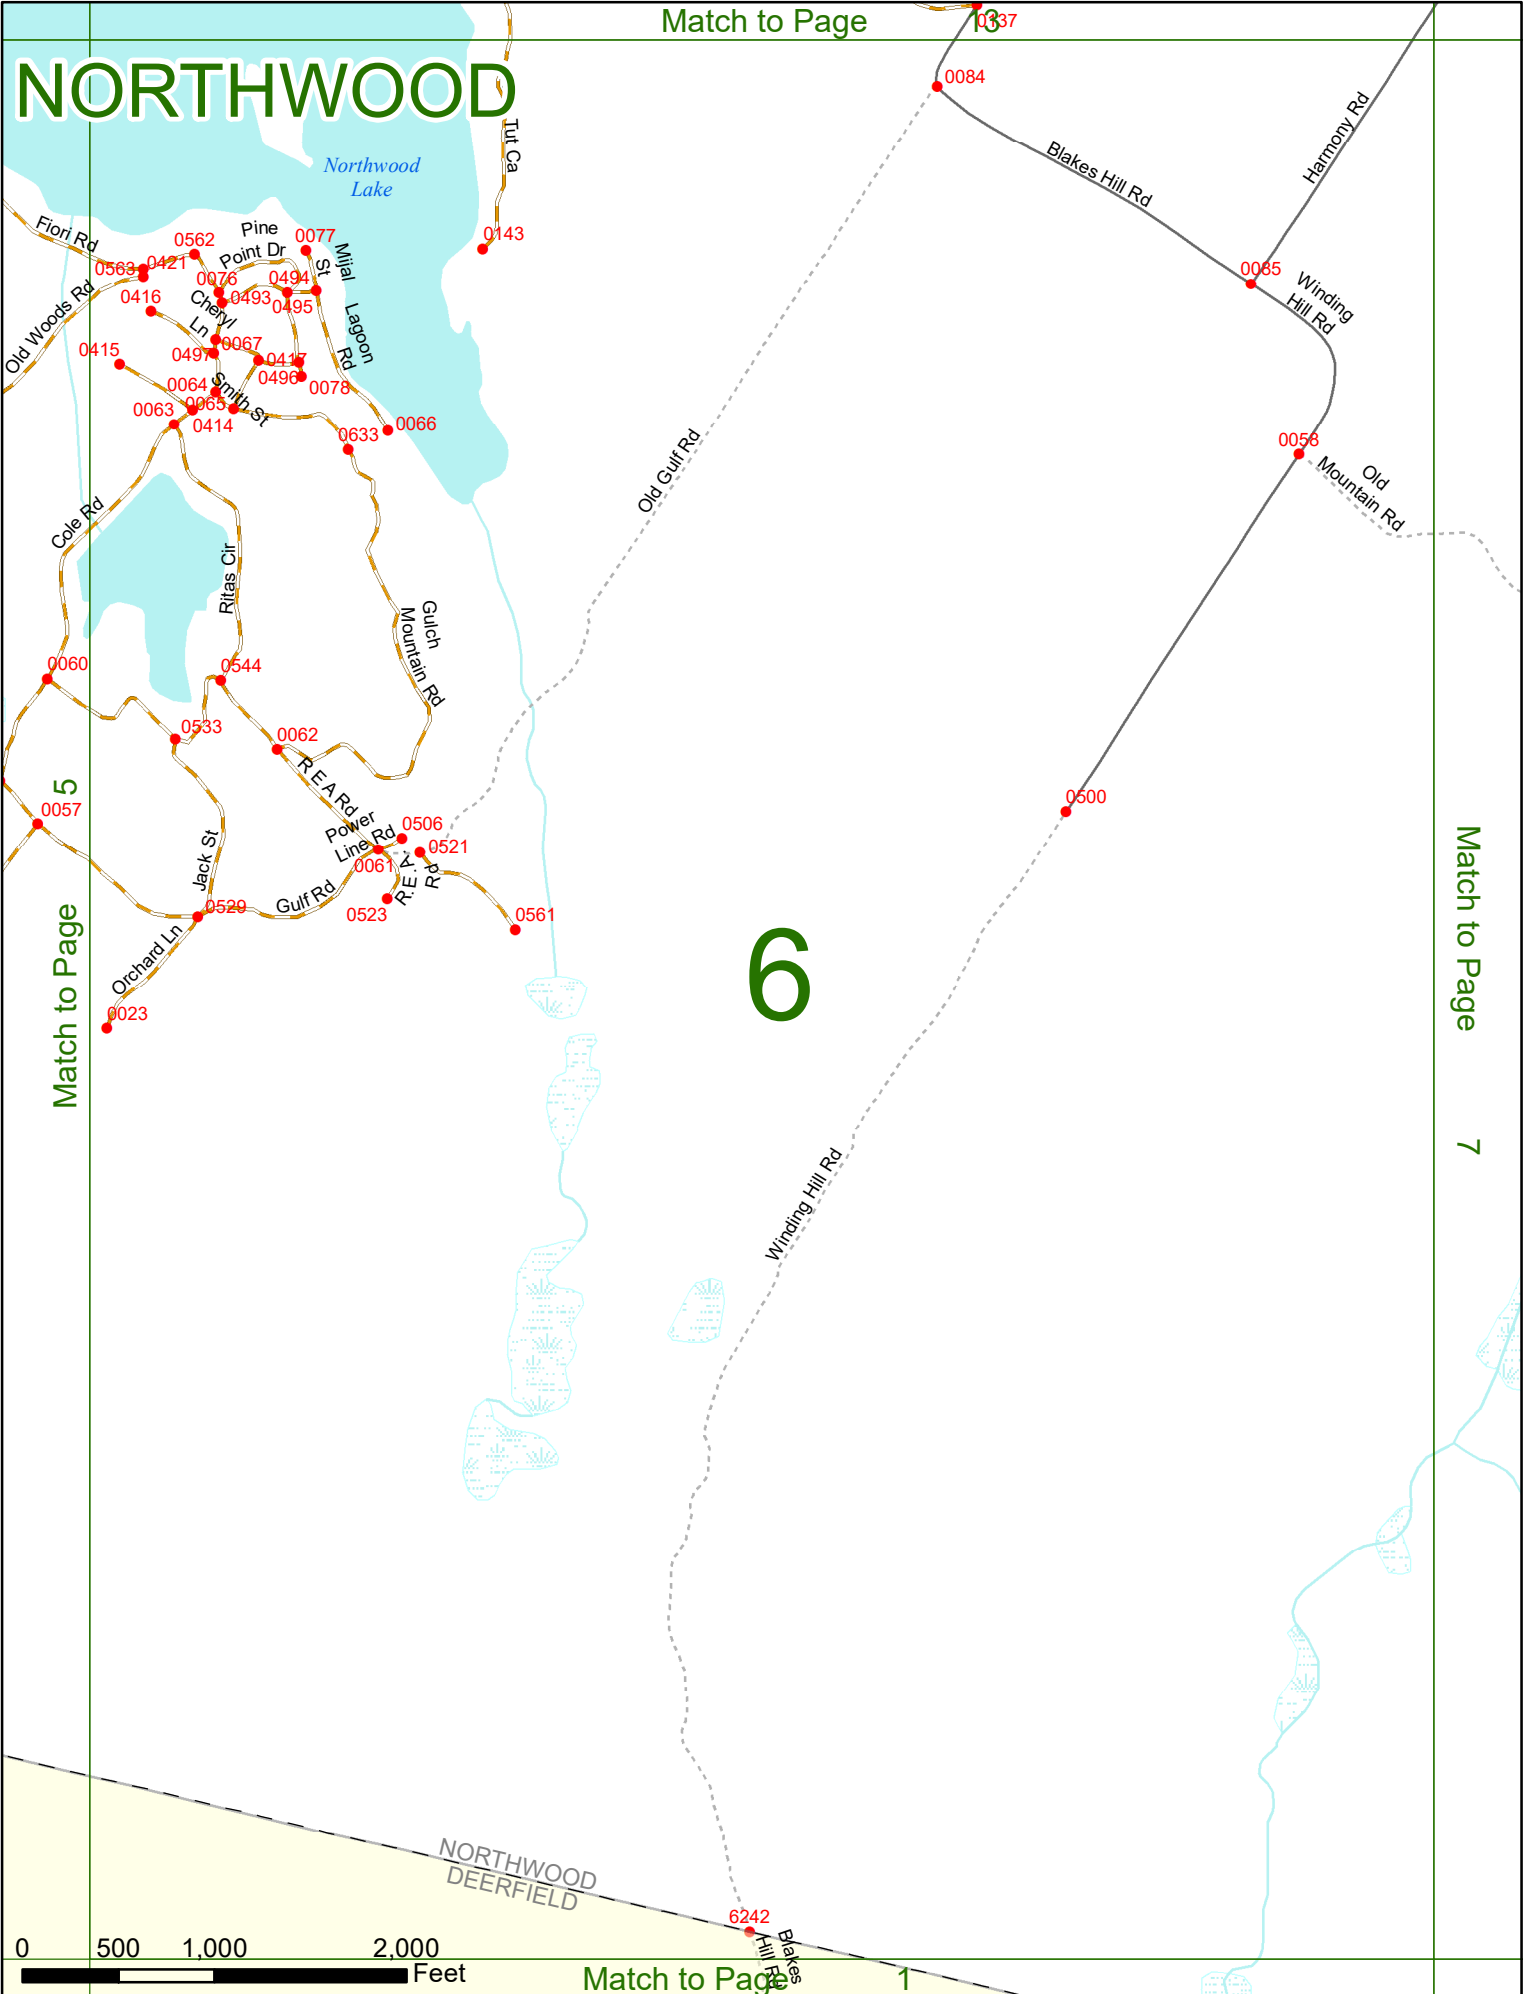

NORTHWOOD

Match to Page 10

Match to Page 5

Match to Page 7

6

Match to Page 1

1