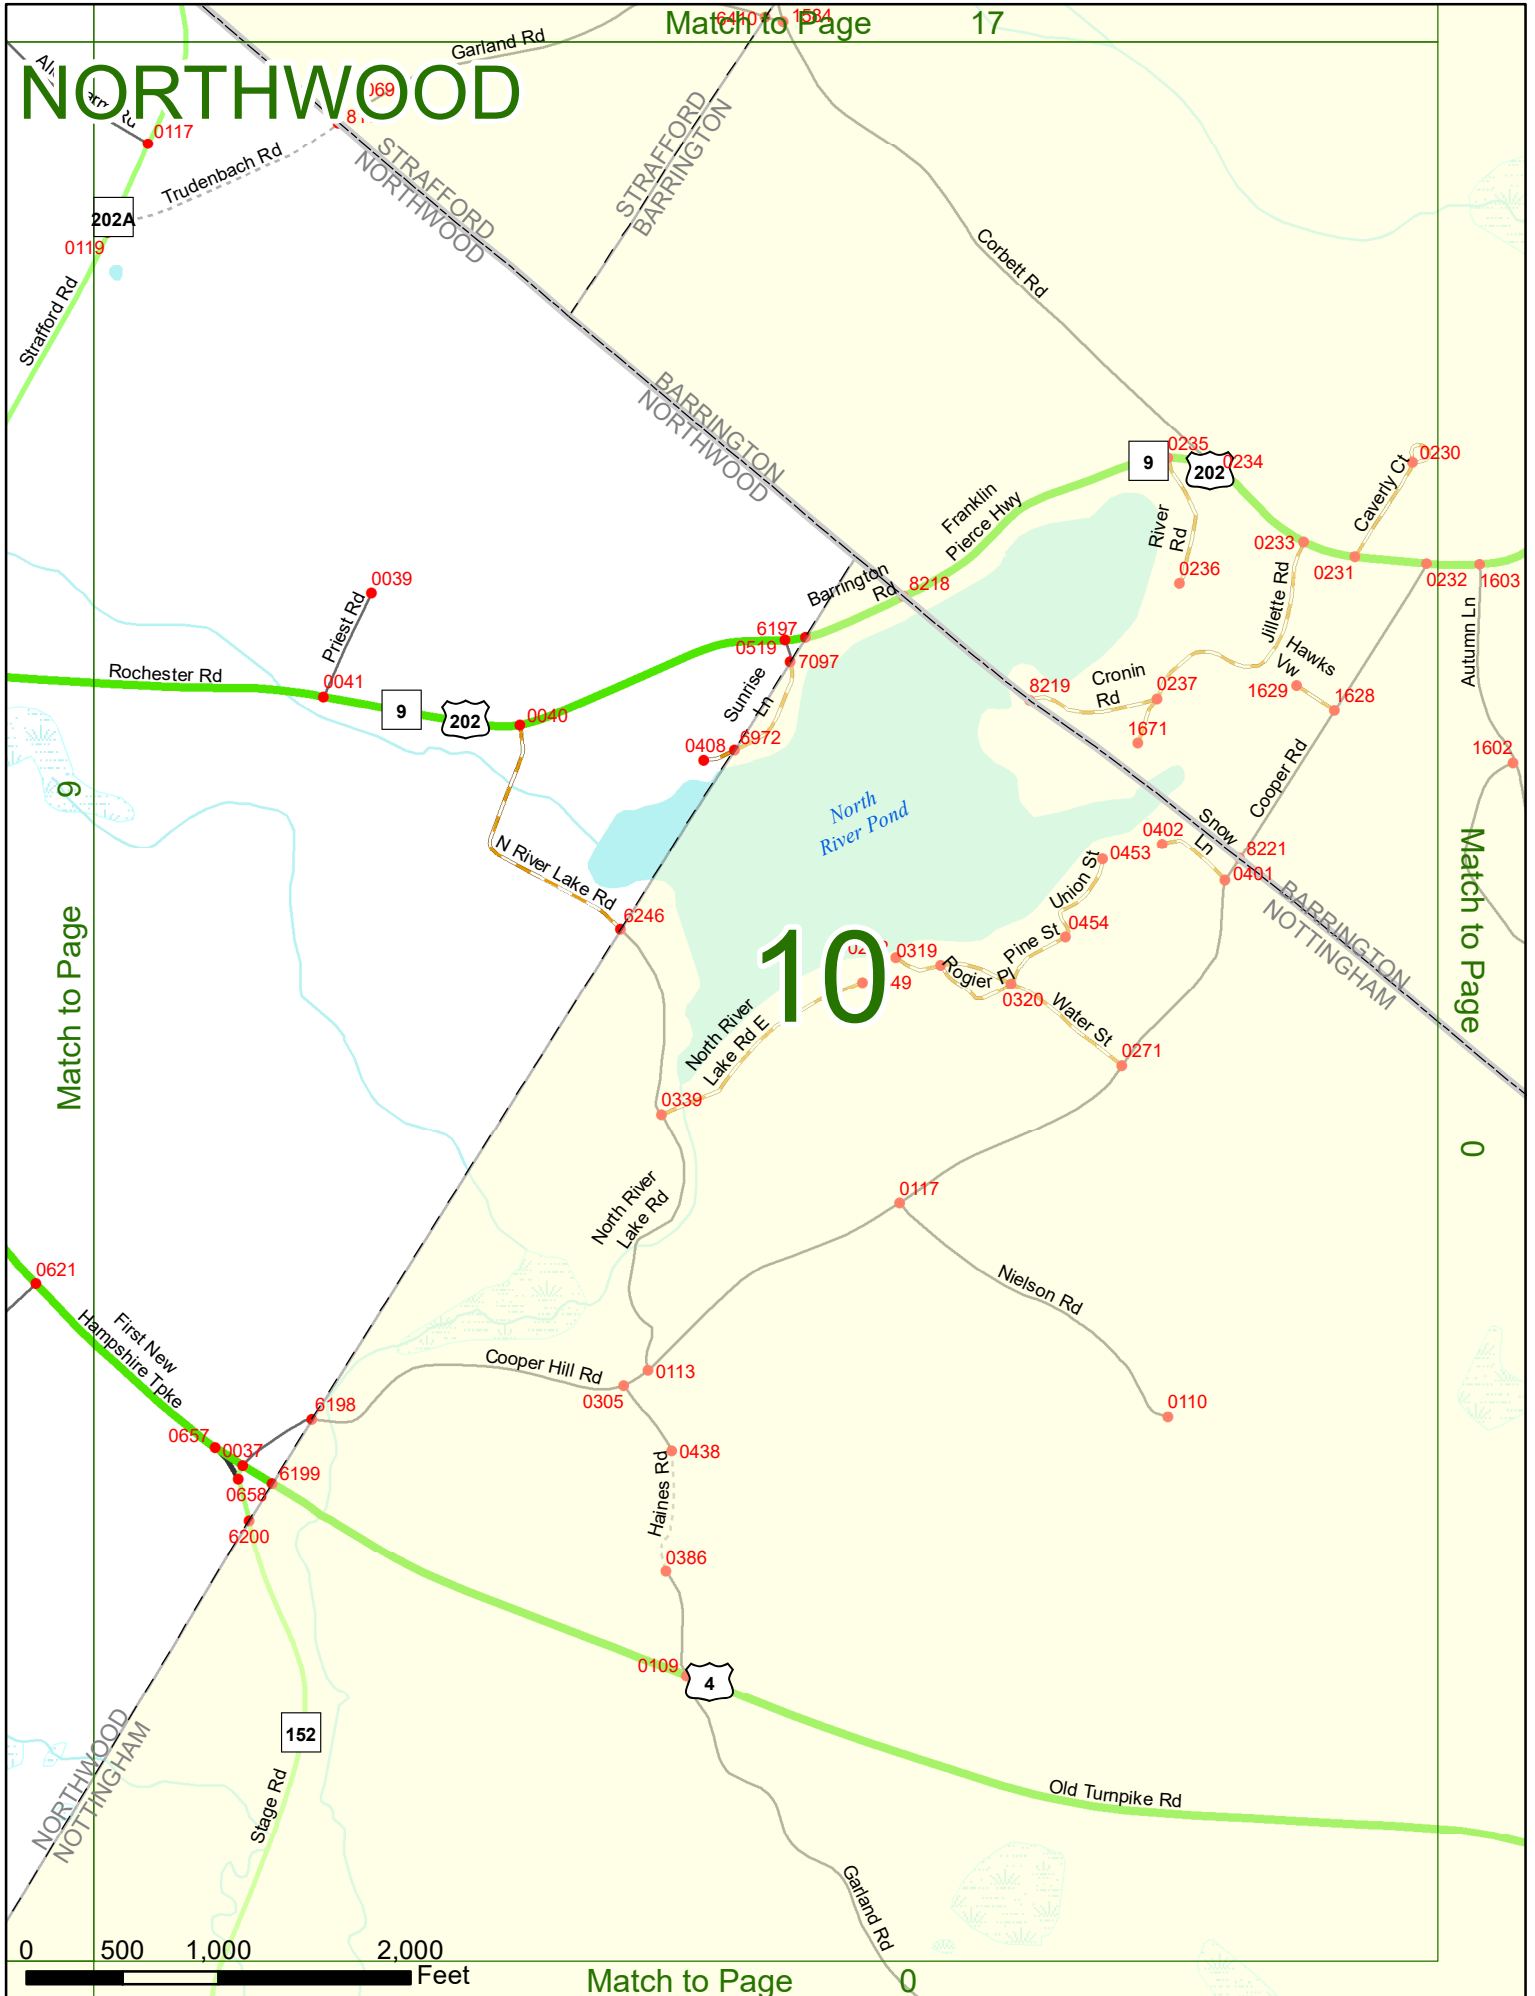

NORTHWOOD

Match to Page 17

10

Match to Page

Match to Page

0

0 500 1,000 2,000 Feet

Match to Page

0