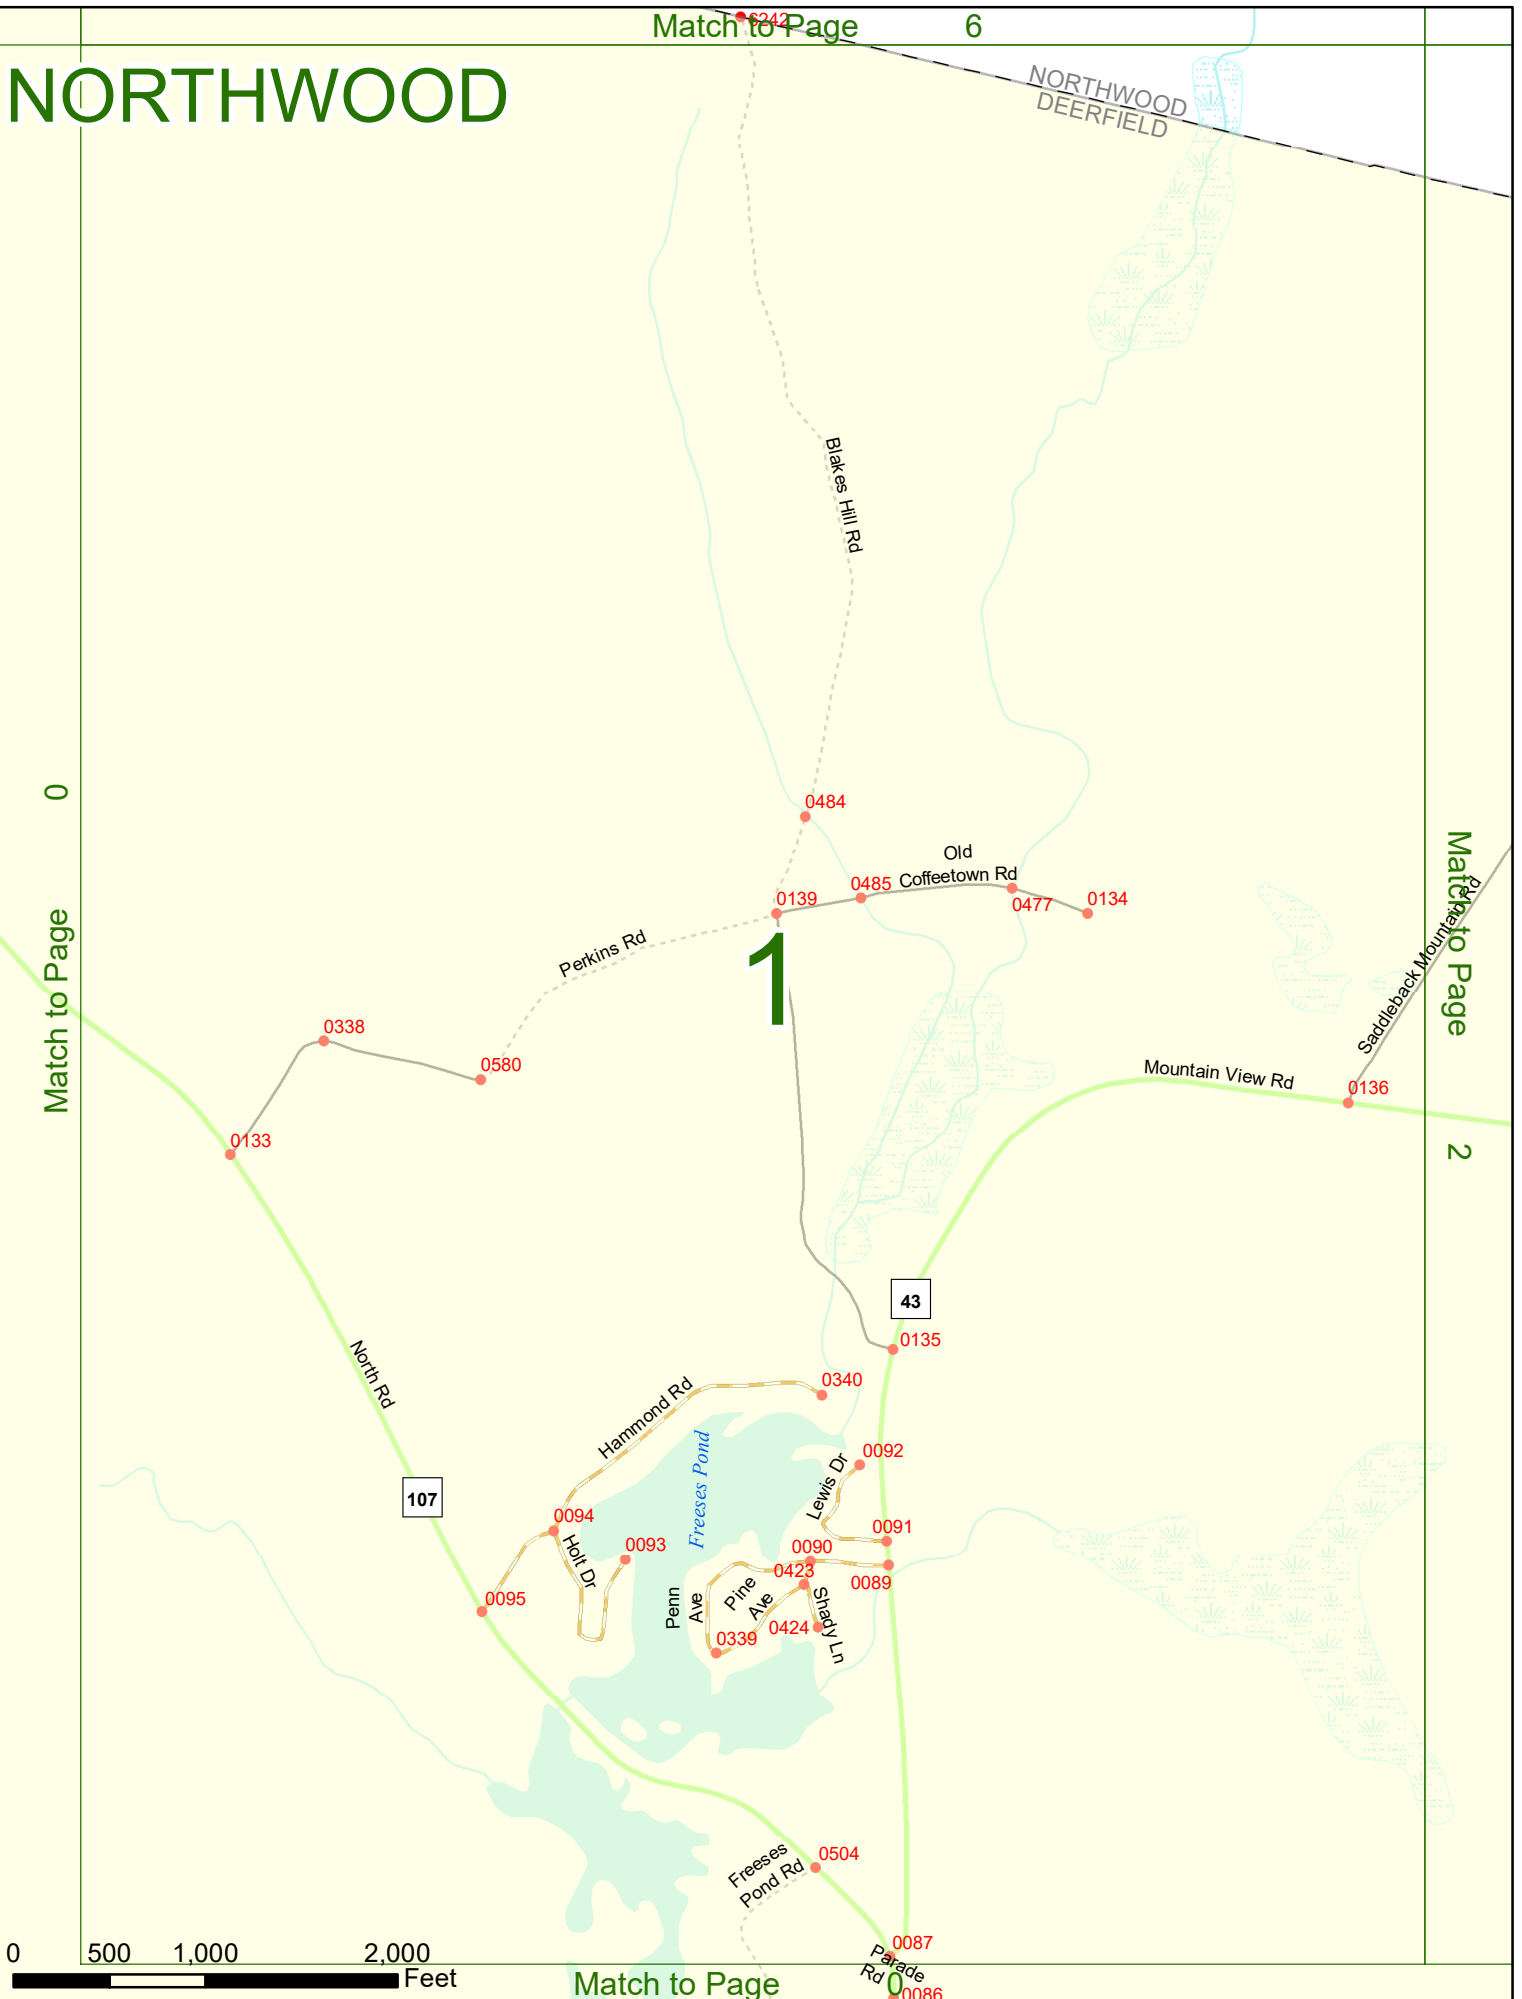

NORTHWOOD

Match to Page 6

6

NORTHWOOD
DEERFIELD

0

Match to Page 0

Match to Page 2

2

1

Match to Page