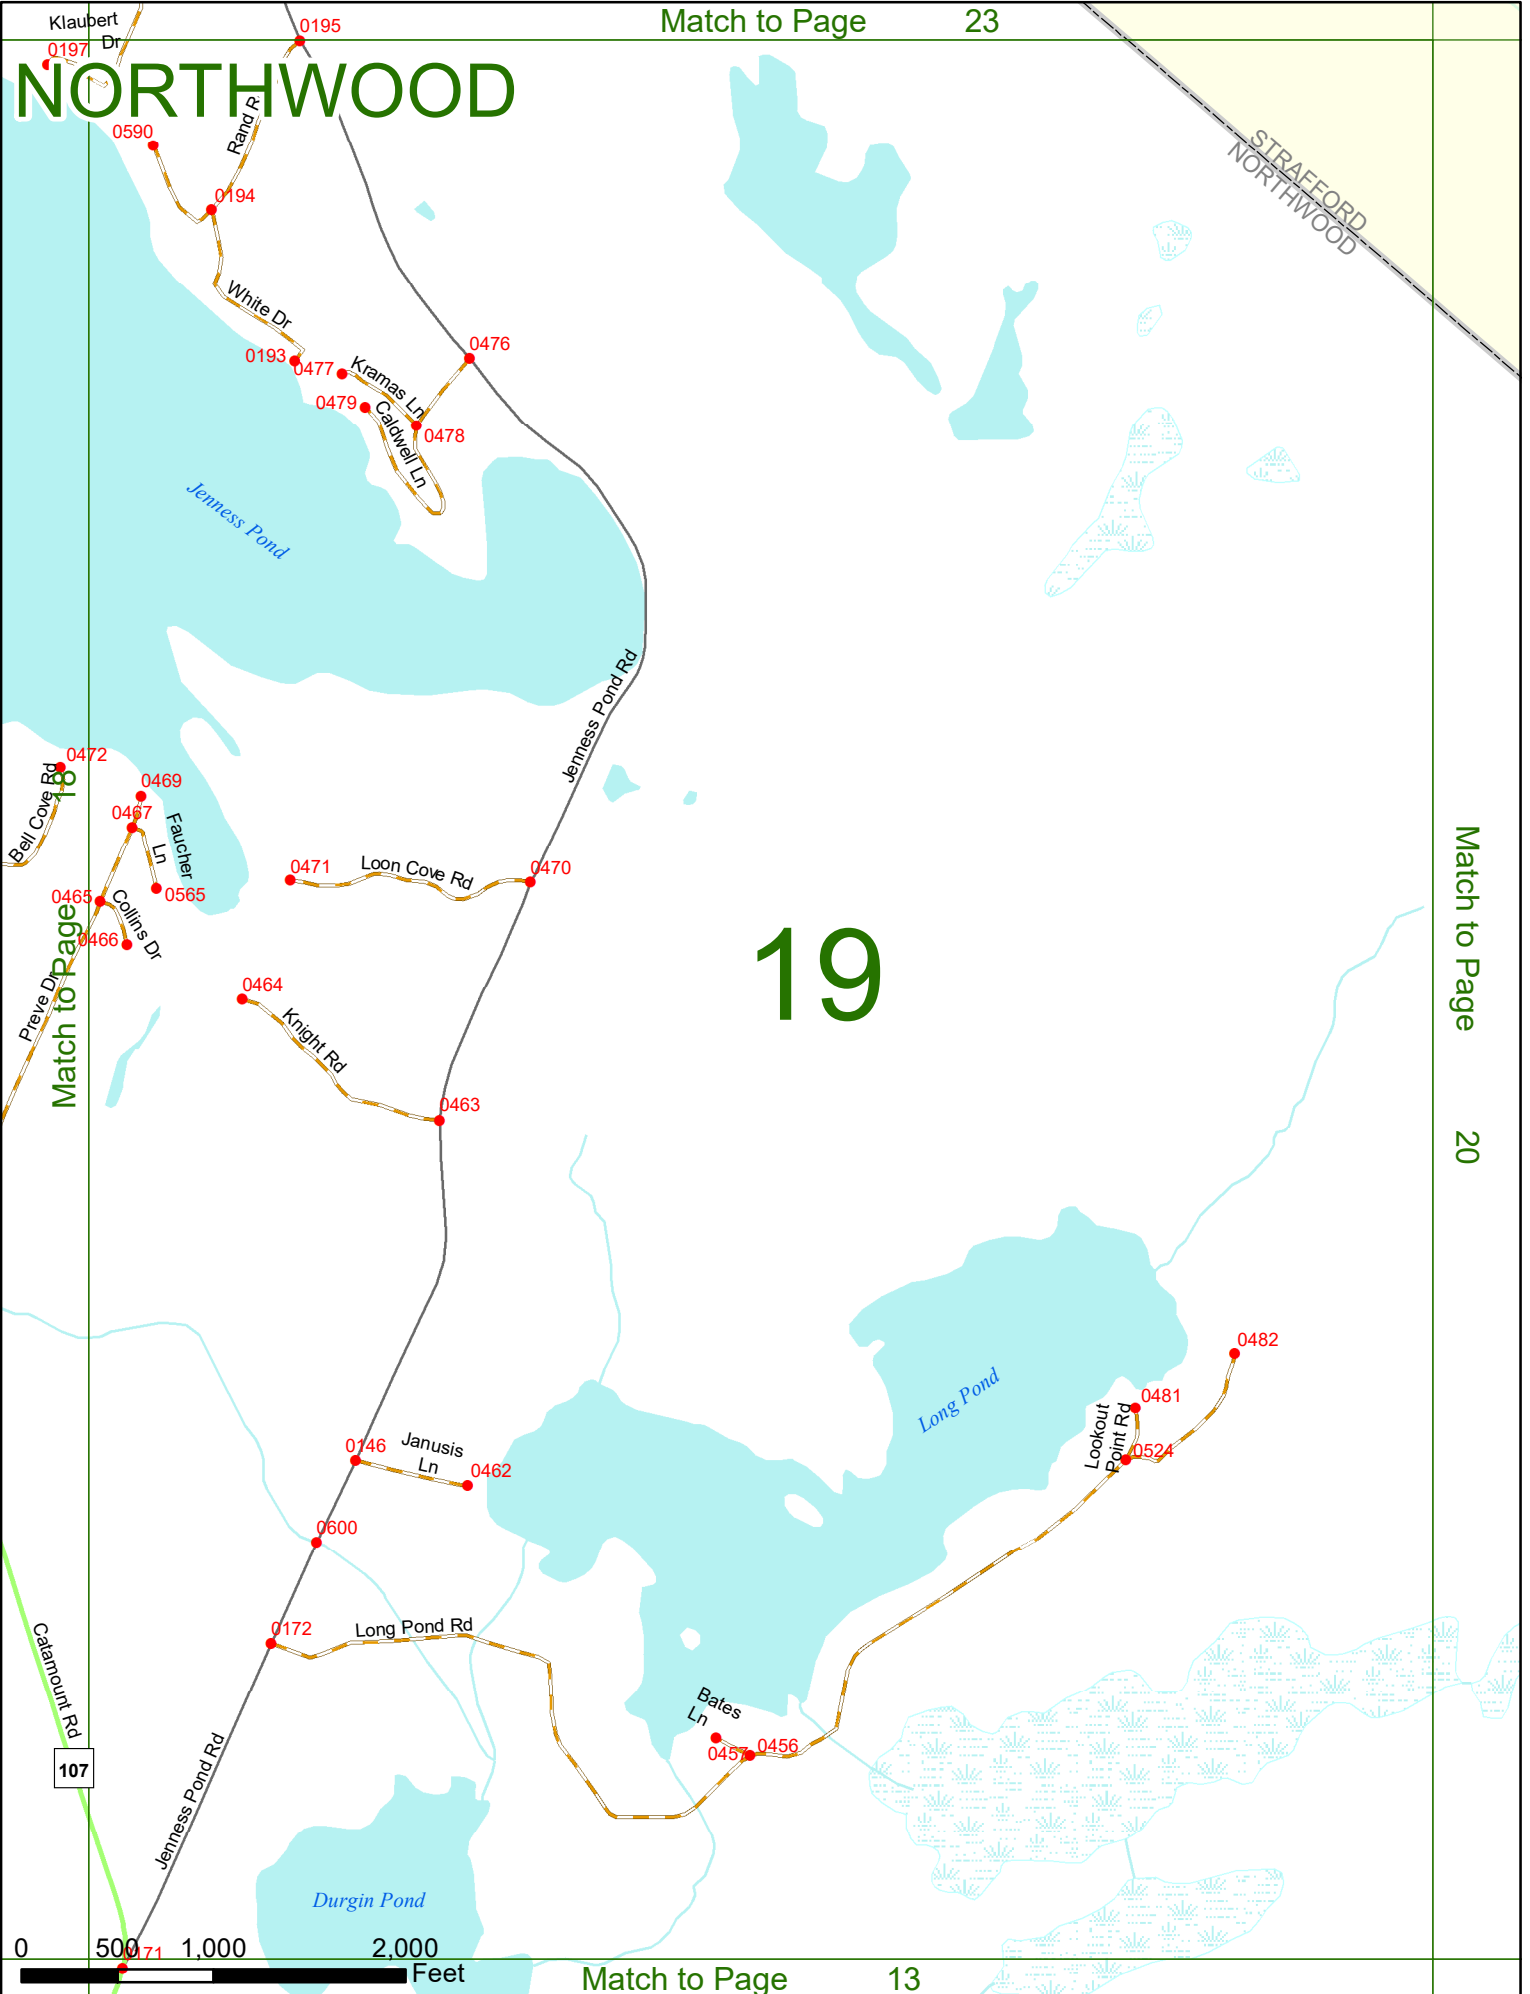

NORTHWOOD

STRAFFORD
NORTHWOOD

19

Match to Page 20