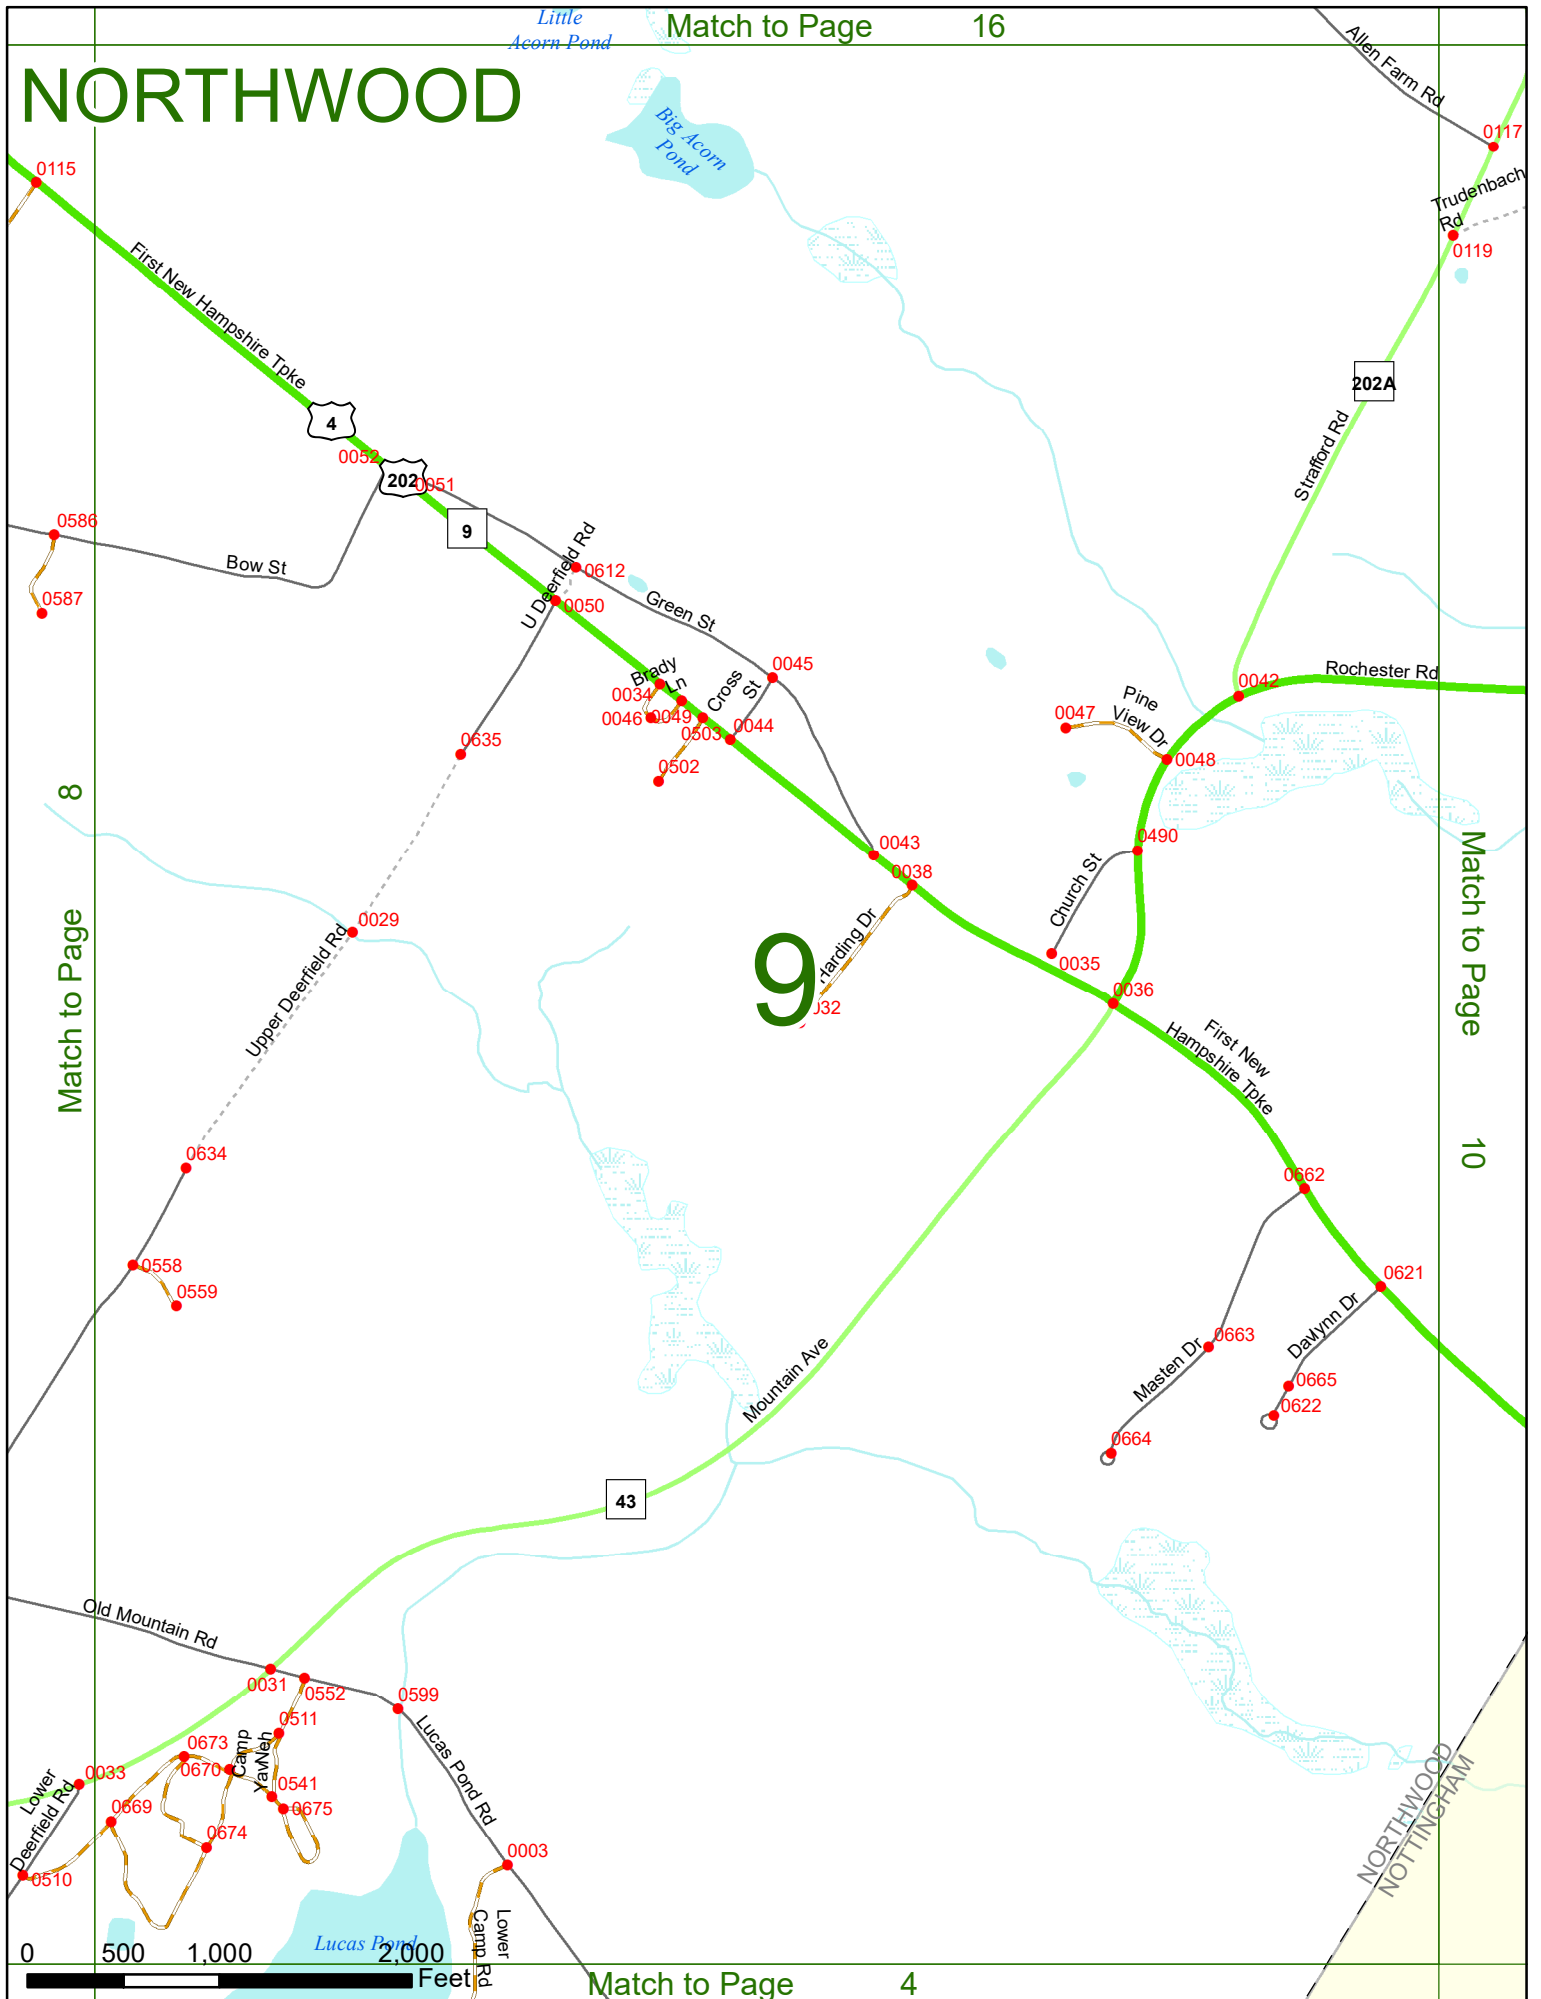

NORTHWOOD

Match to Page 4