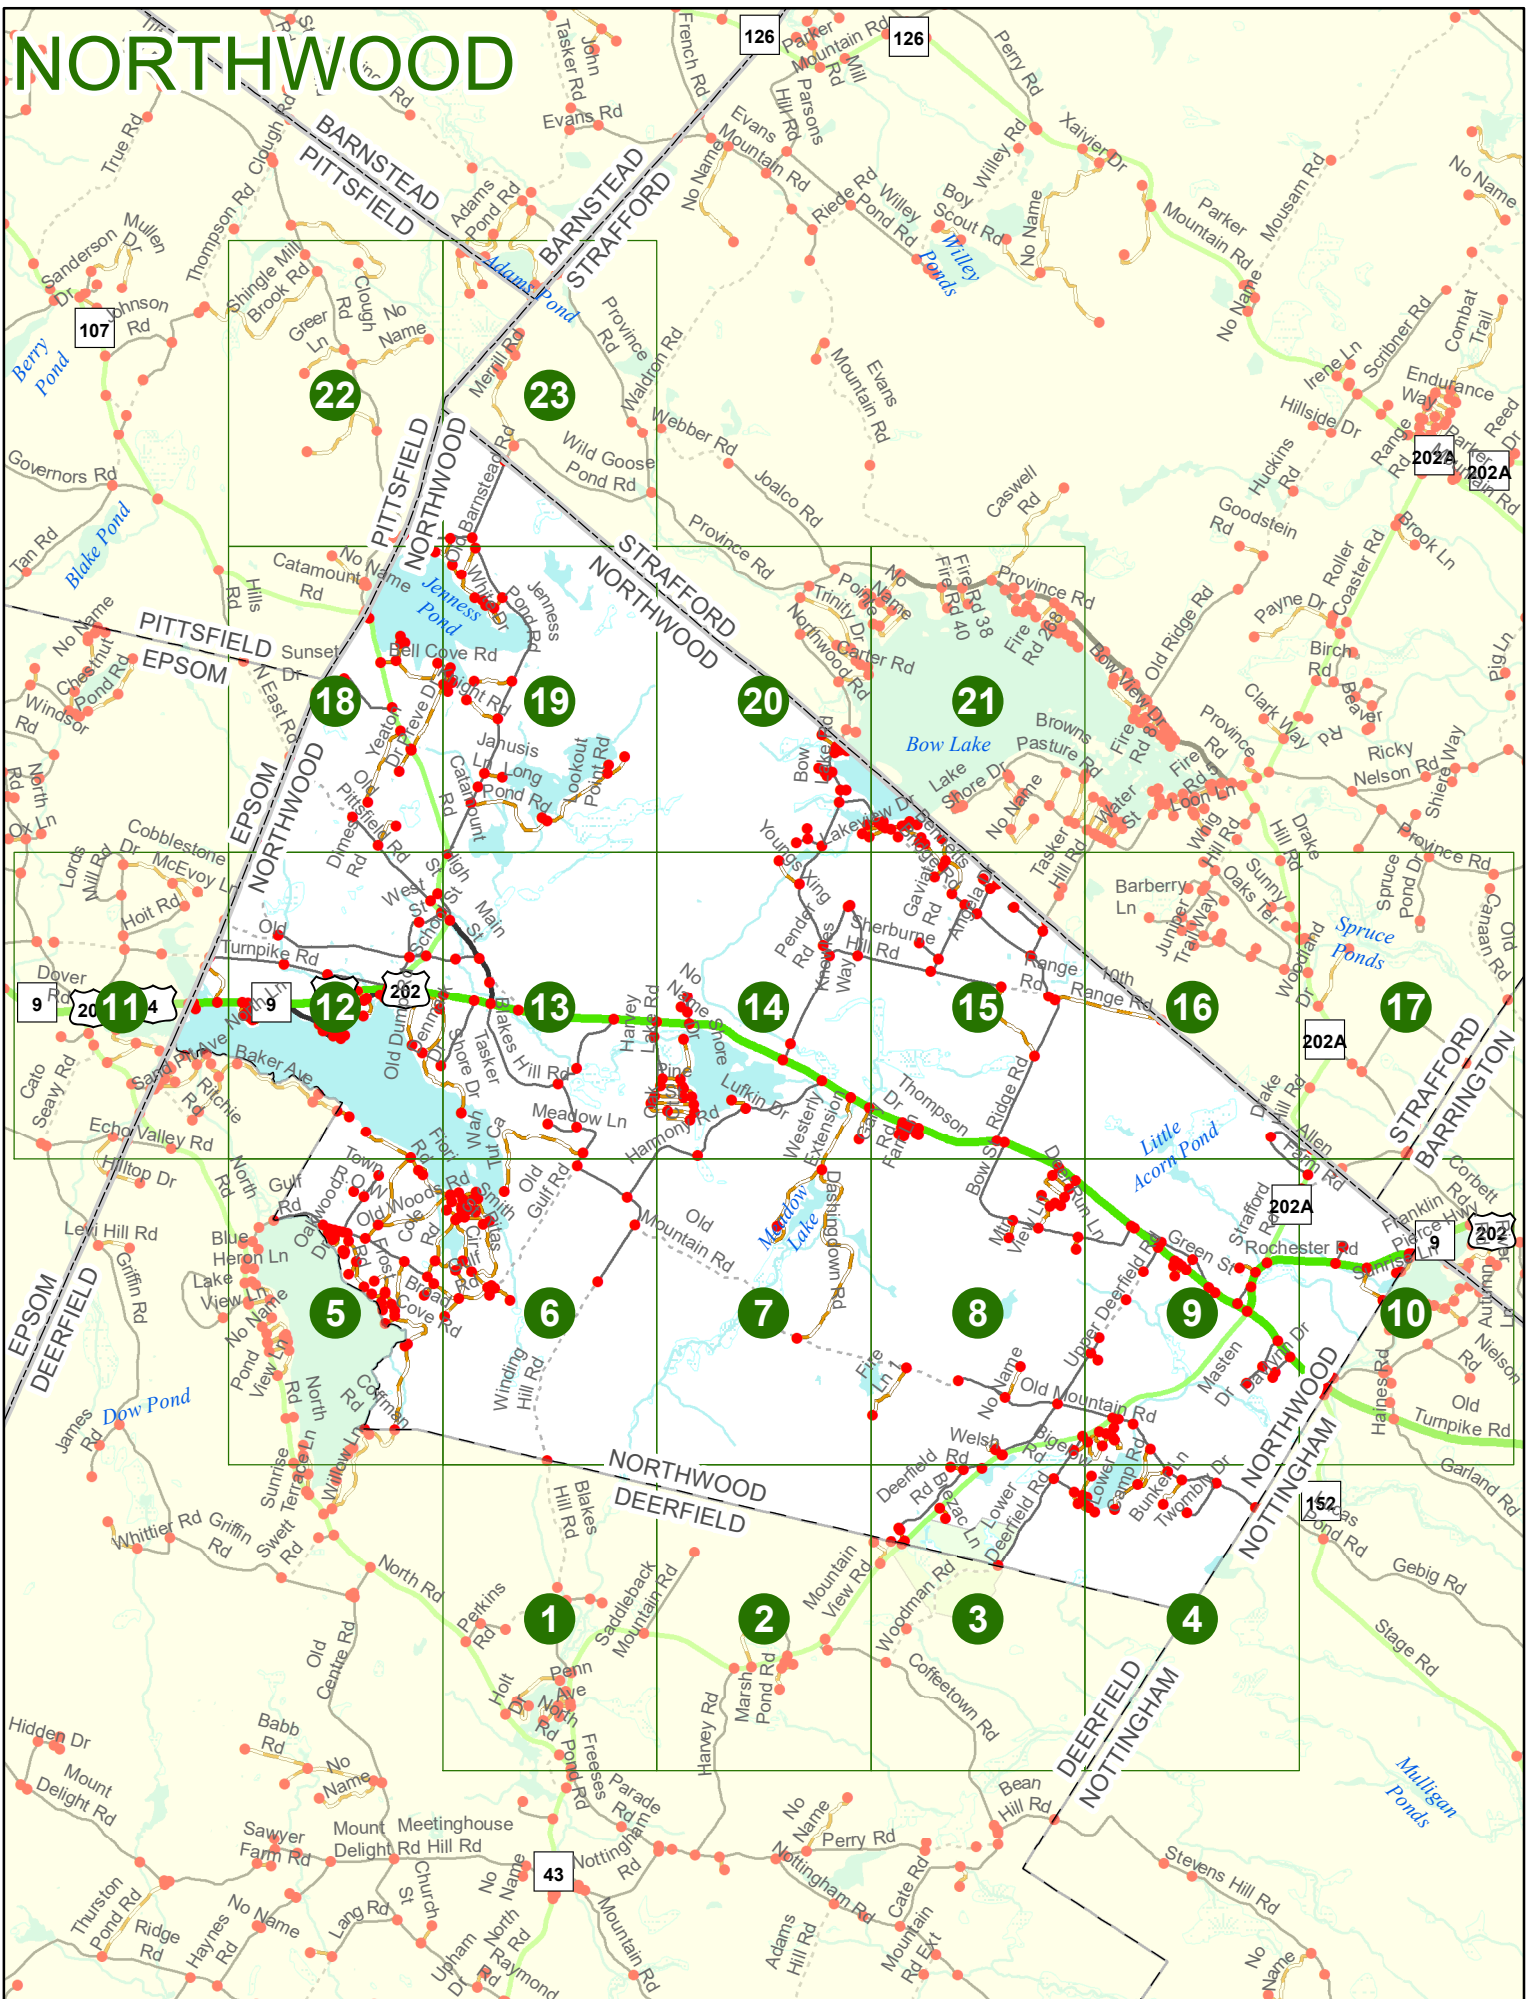

2022 Nodal Reference Bookmap

LEGEND

NHDOT will accept crash locations based on the State of NH Uniform Police Traffic Accident Report.

Crash occurred on:

Option 1 Street Address
 123 Main Street

Option 2 Route No and/or Distance from NESW Intesecting Road, Bridge,
 Street name Intersecting Street Town/County line
 Main Street 500 E Oak Street

Option 3 First Node Distance from First Node Second Node
 515 212 632

Option 4 Route No and/or Mile Marker on Interstate Only NESW Mile (Marker)
 Street name
 189S 700 feet S 36.8

Option 3 – Example

Street Name Loudon Road
First Node 803
Distance from First Node 318 Ft
Second Node 813

NORTHWOOD

NORTHWOOD

Match to Page 6

6

NORTHWOOD
DEERFIELD

0

Match to Page 0

Match to Page 2