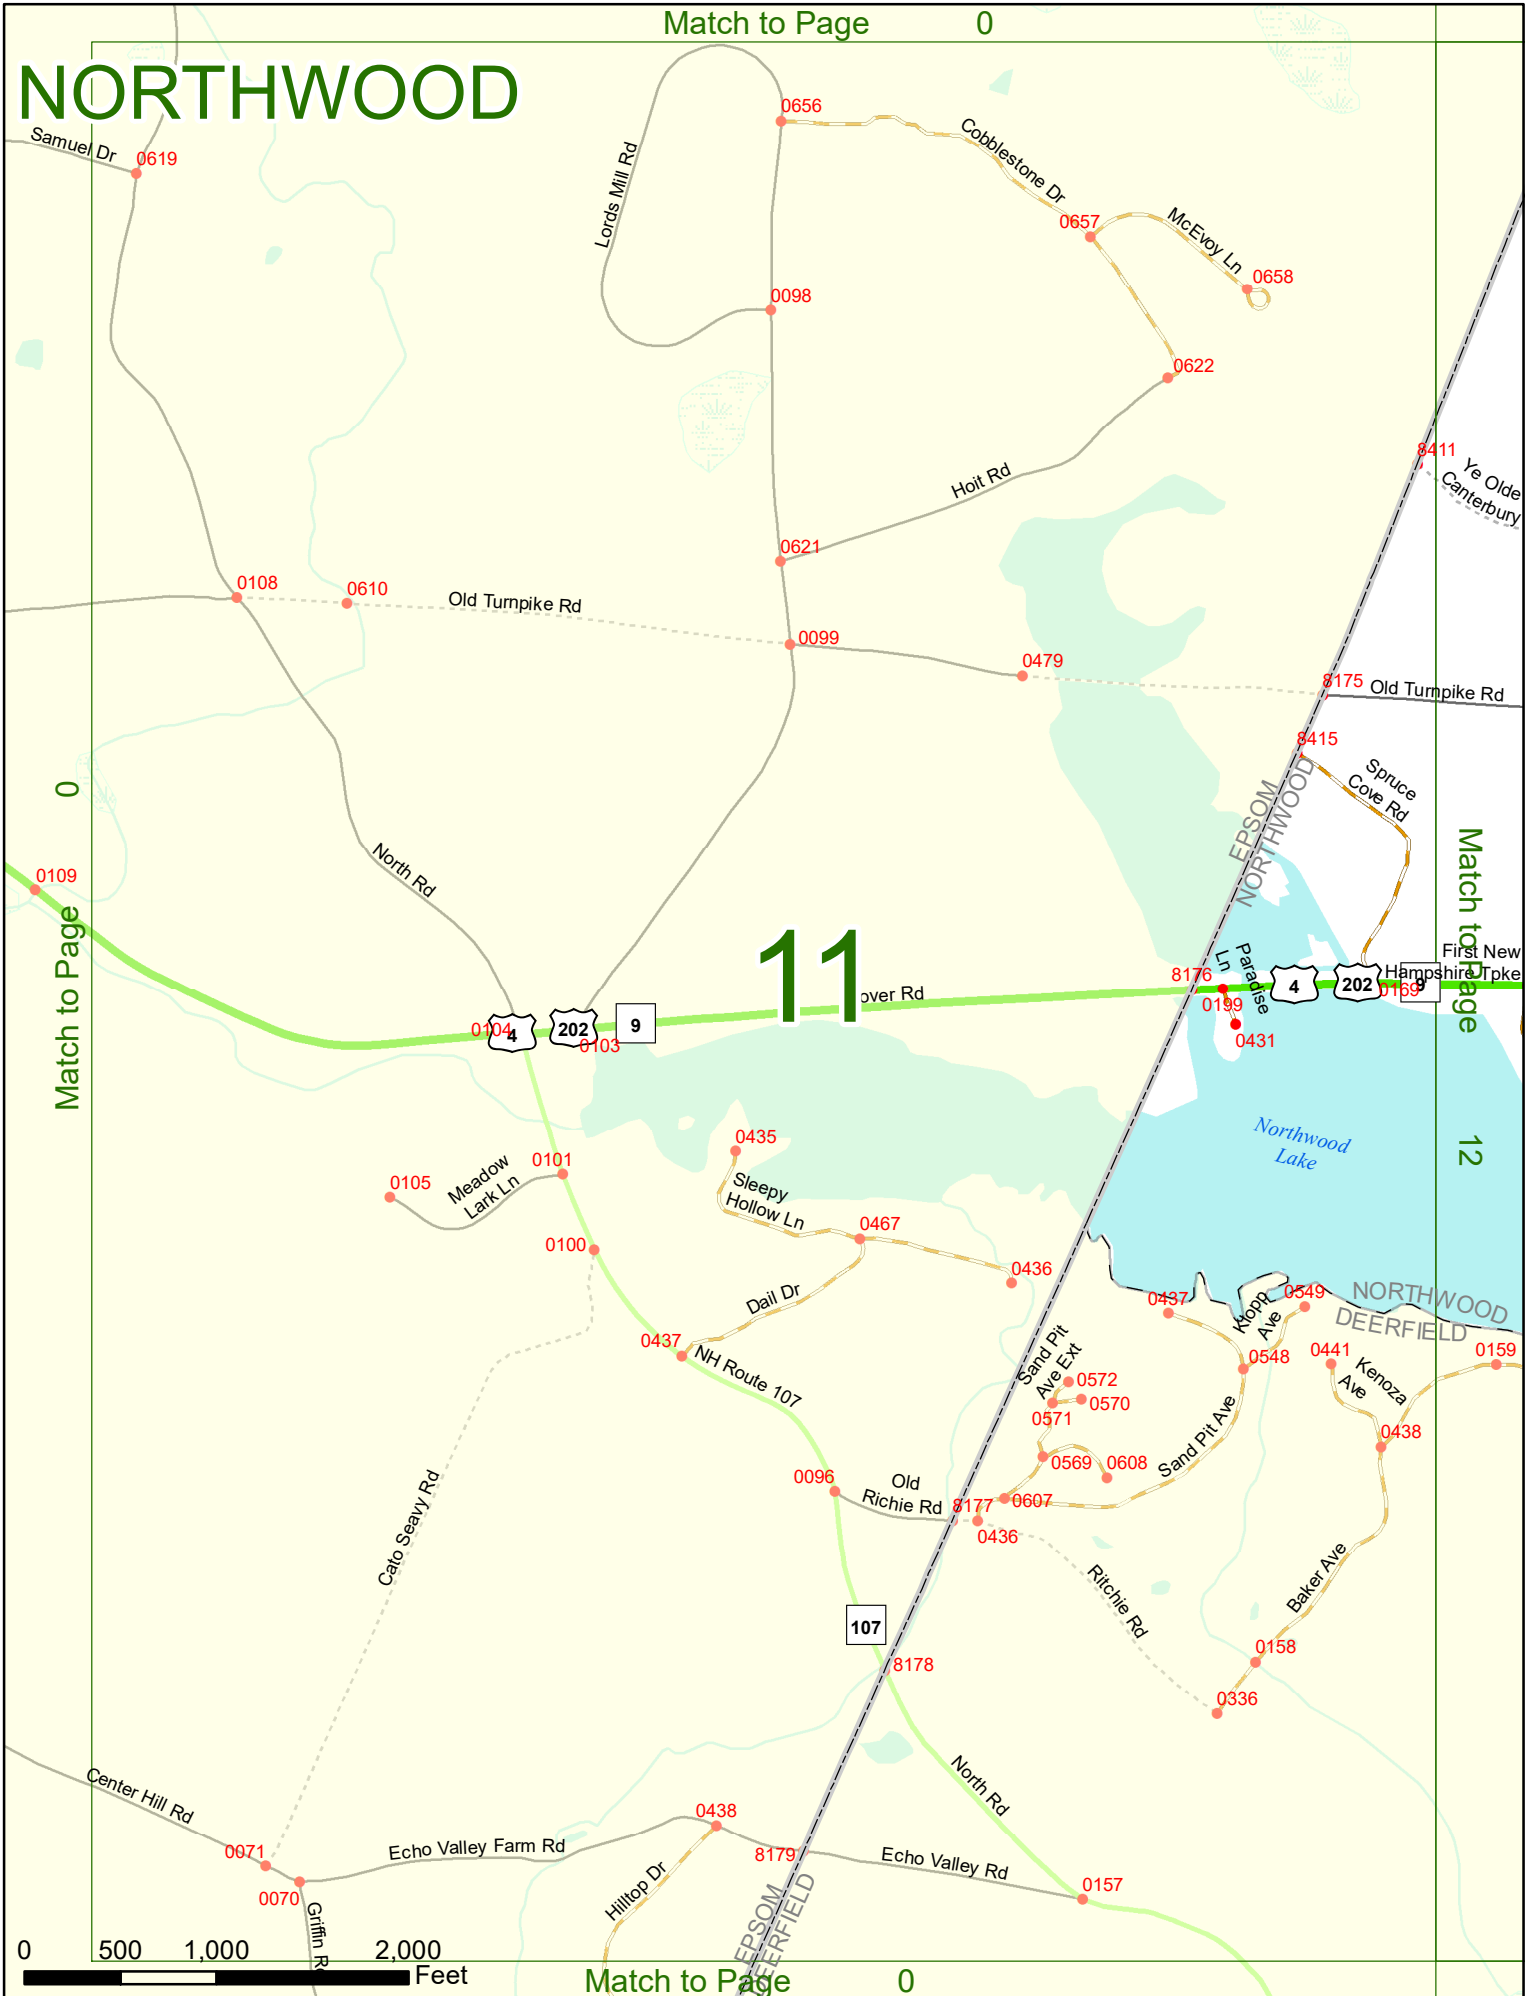

NORTHWOOD

Match to Page 0

Match to Page 12

11