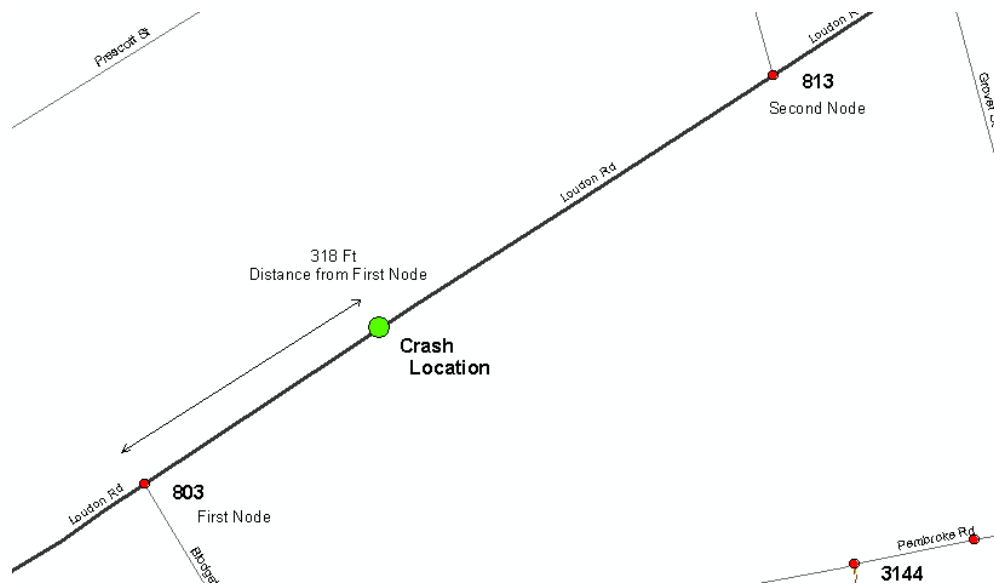

2022 Nodal Reference Bookmap

LEGEND

NHDOT will accept crash locations based on the State of NH Uniform Police Traffic Accident Report.

Crash occurred on:

Option 1 Street Address
 123 Main Street

Option 2 Route No and/or Distance from NESW Intesecting Road, Bridge,
 Street name Intersecting Street Town/County line
 Main Street 500 E Oak Street

Option 3 First Node Distance from First Node Second Node
 515 212 632

Option 4 Route No and/or Mile Marker on Interstate Only NESW Mile (Marker)
 Street name
 189S 700 feet S 36.8

Option 3 – Example

Street Name Loudon Road
First Node 803
Distance from First Node 318 Ft
Second Node 813