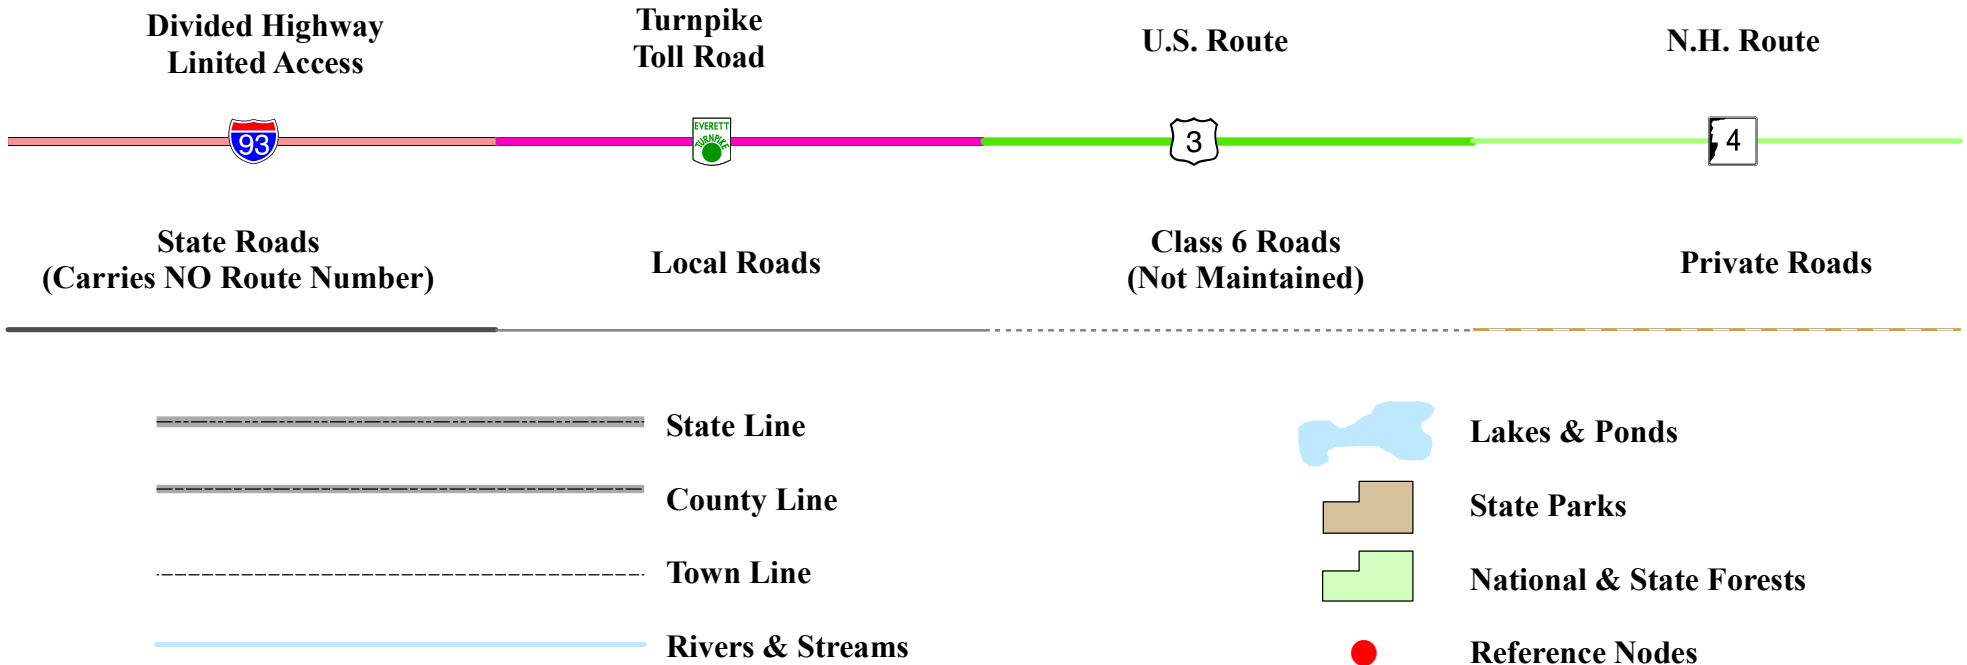

New Hampshire
DOT
 Department of Transportation

Maps and data sets are not guaranteed to be free from errors and omissions. Data is in a constant state of update and correction by various groups and agencies. Information displayed on this map is the best available at the time of publication.

2022 Nodal Reference Bookmap

LEGEND

NHDOT will accept crash locations based on the State of NH Uniform Police Traffic Accident Report.

Crash occurred on:

Option 1 Street Address
 123 Main Street

Option 2 Route No and/or Distance from NESW Intesecting Road, Bridge,
 Street name Intersecting Street Town/County line
 Main Street 500 E Oak Street