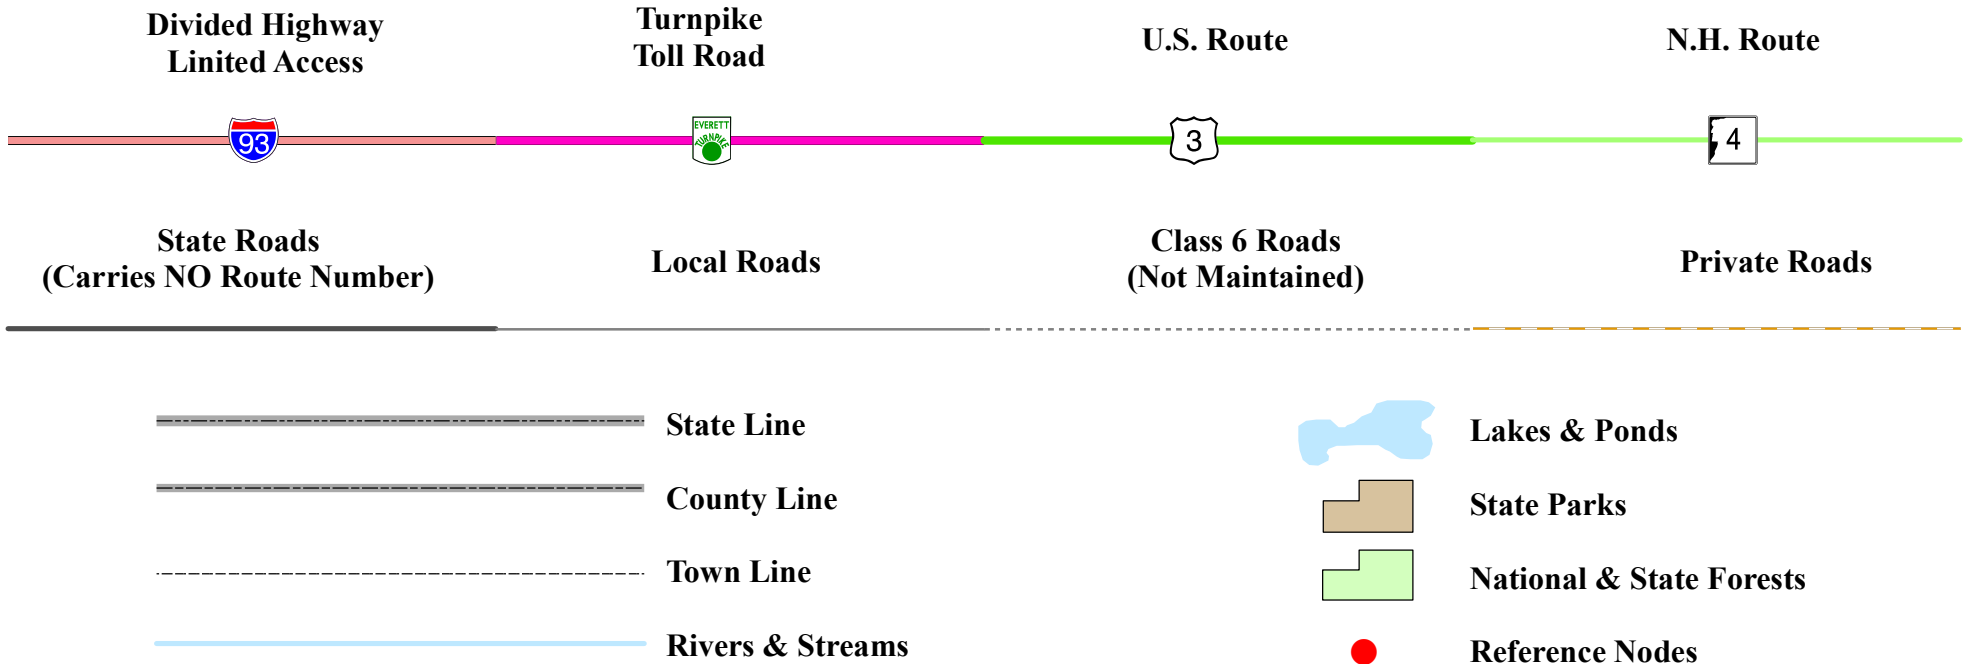

New Hampshire
DOT
Department of Transportation

Maps and data sets are not guaranteed to be free from errors and omissions. Data is in a constant state of update and correction by various groups and agencies. Information displayed on this map is the best available at the time of publication.

2022 Nodal Reference Bookmap

LEGEND

NHDOT will accept crash locations based on the State of NH Uniform Police Traffic Accident Report.

Crash occurred on:

Option 1 Street Address
 123 Main Street

Option 2 Route No and/or Distance from NESW Intesecting Road, Bridge,
 Street name Intersecting Street Town/County line
 Main Street 500 E Oak Street