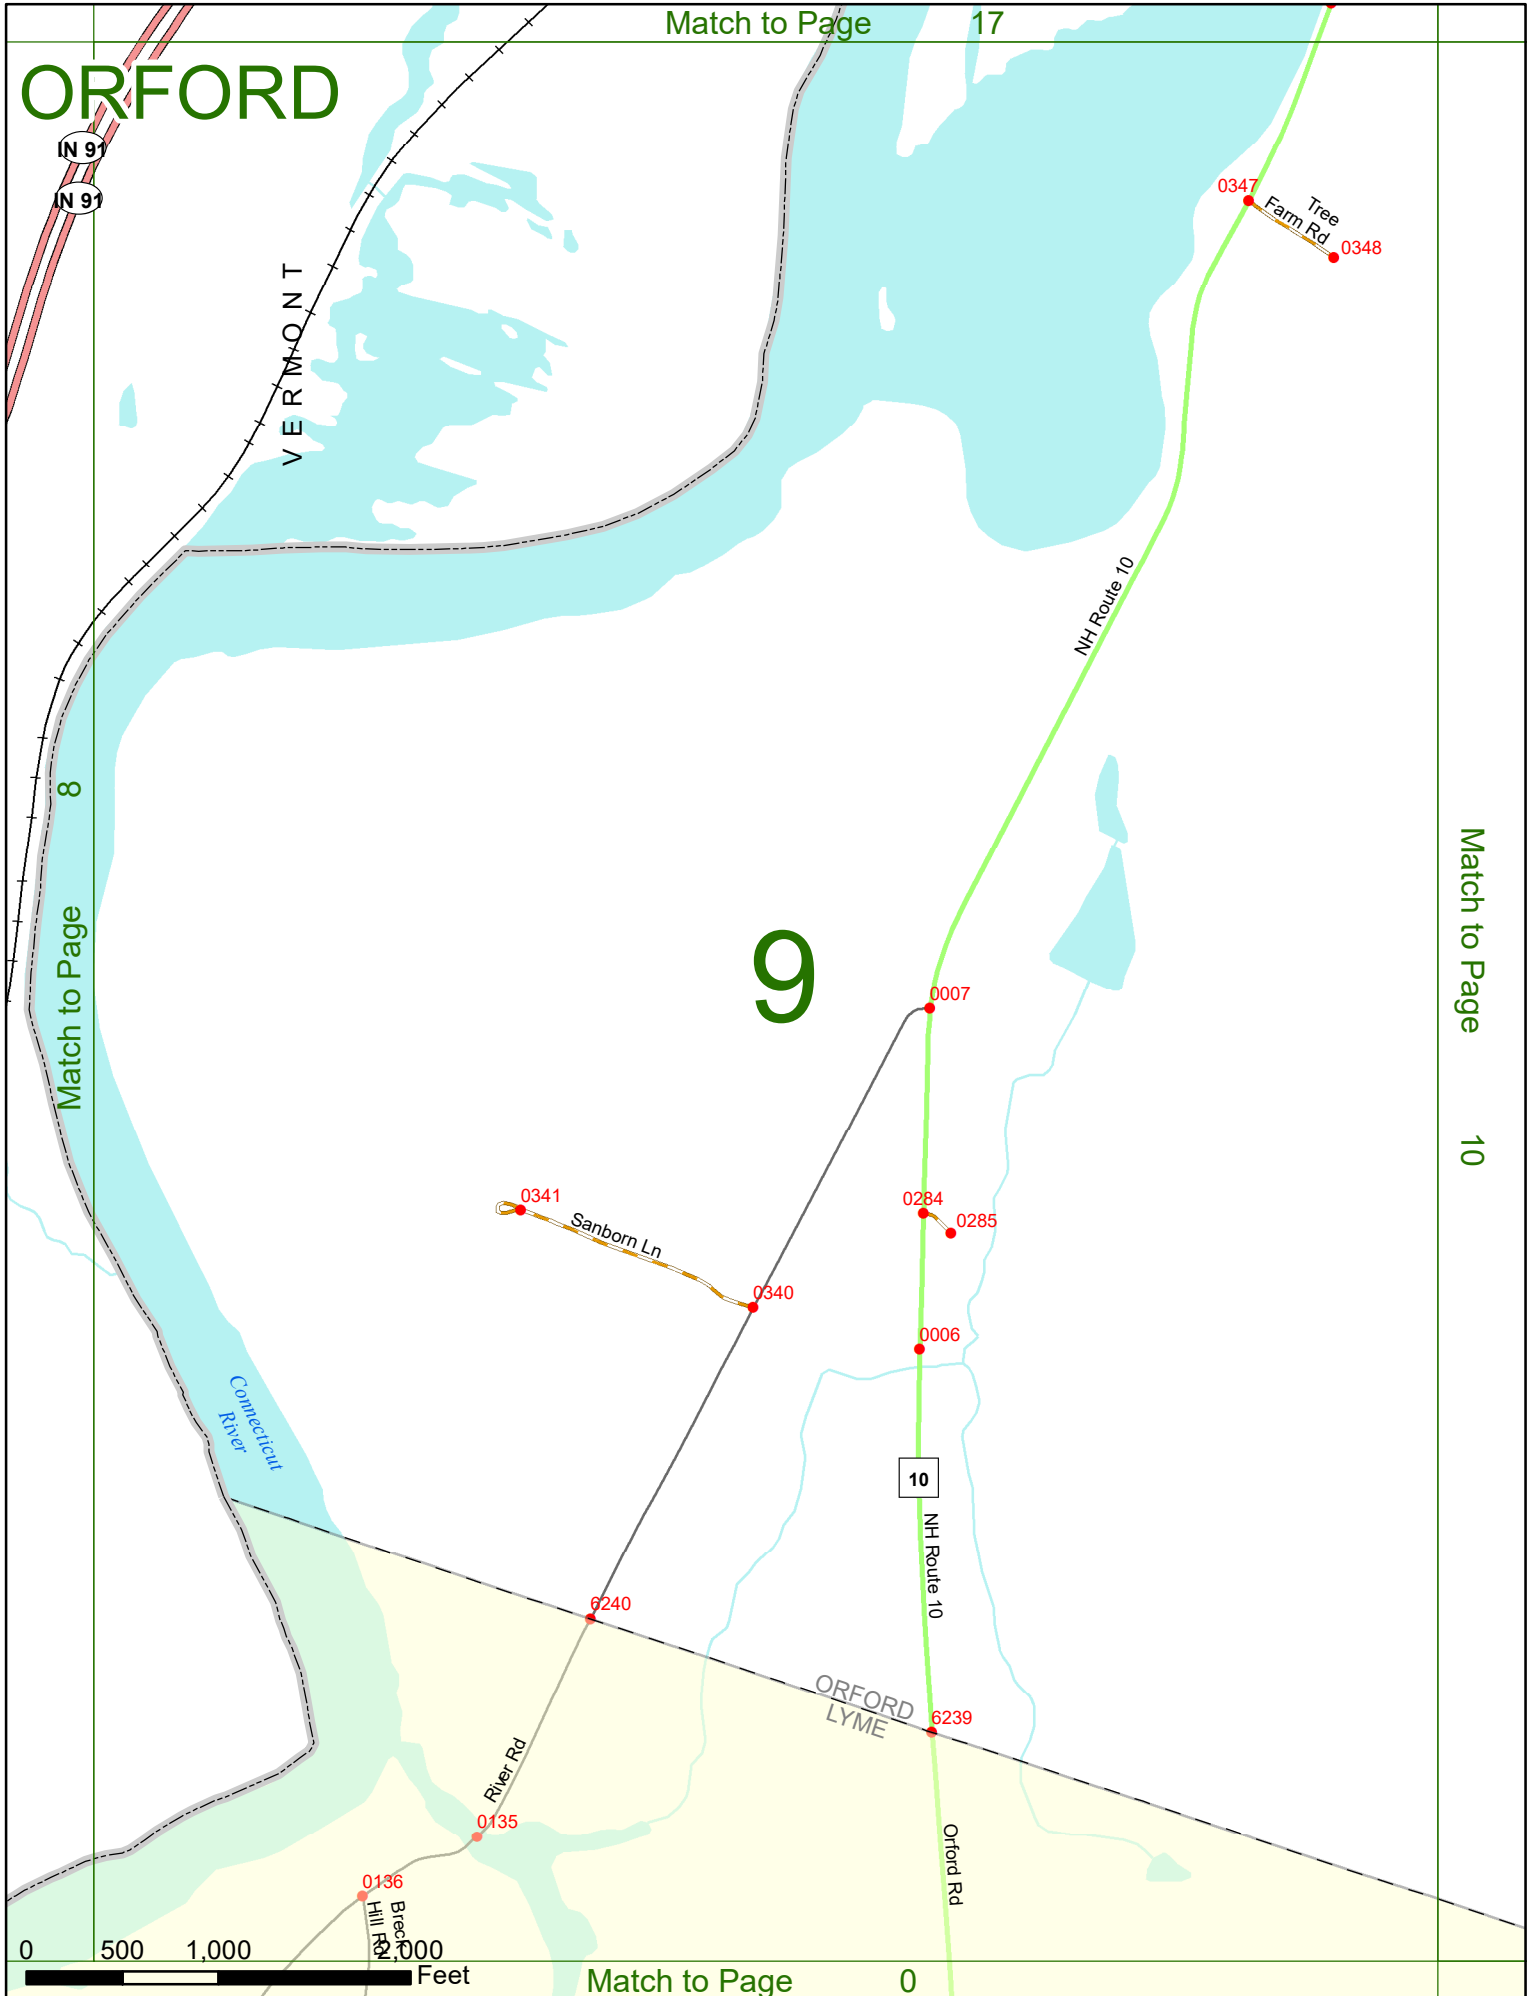

ORFORD

N 91
N 91

VERMONT

8

Match to Page

9

NH Route 10

0347 Tree Farm Rd 0348

0341 Sanborn Ln 0340

0284 0285

0006

10

NH Route 10

6240

ORFORD
LYME

6239

River Rd 0135

0136
Breck Hill Rd

Orford Rd

0 500 1,000 2,000 Feet