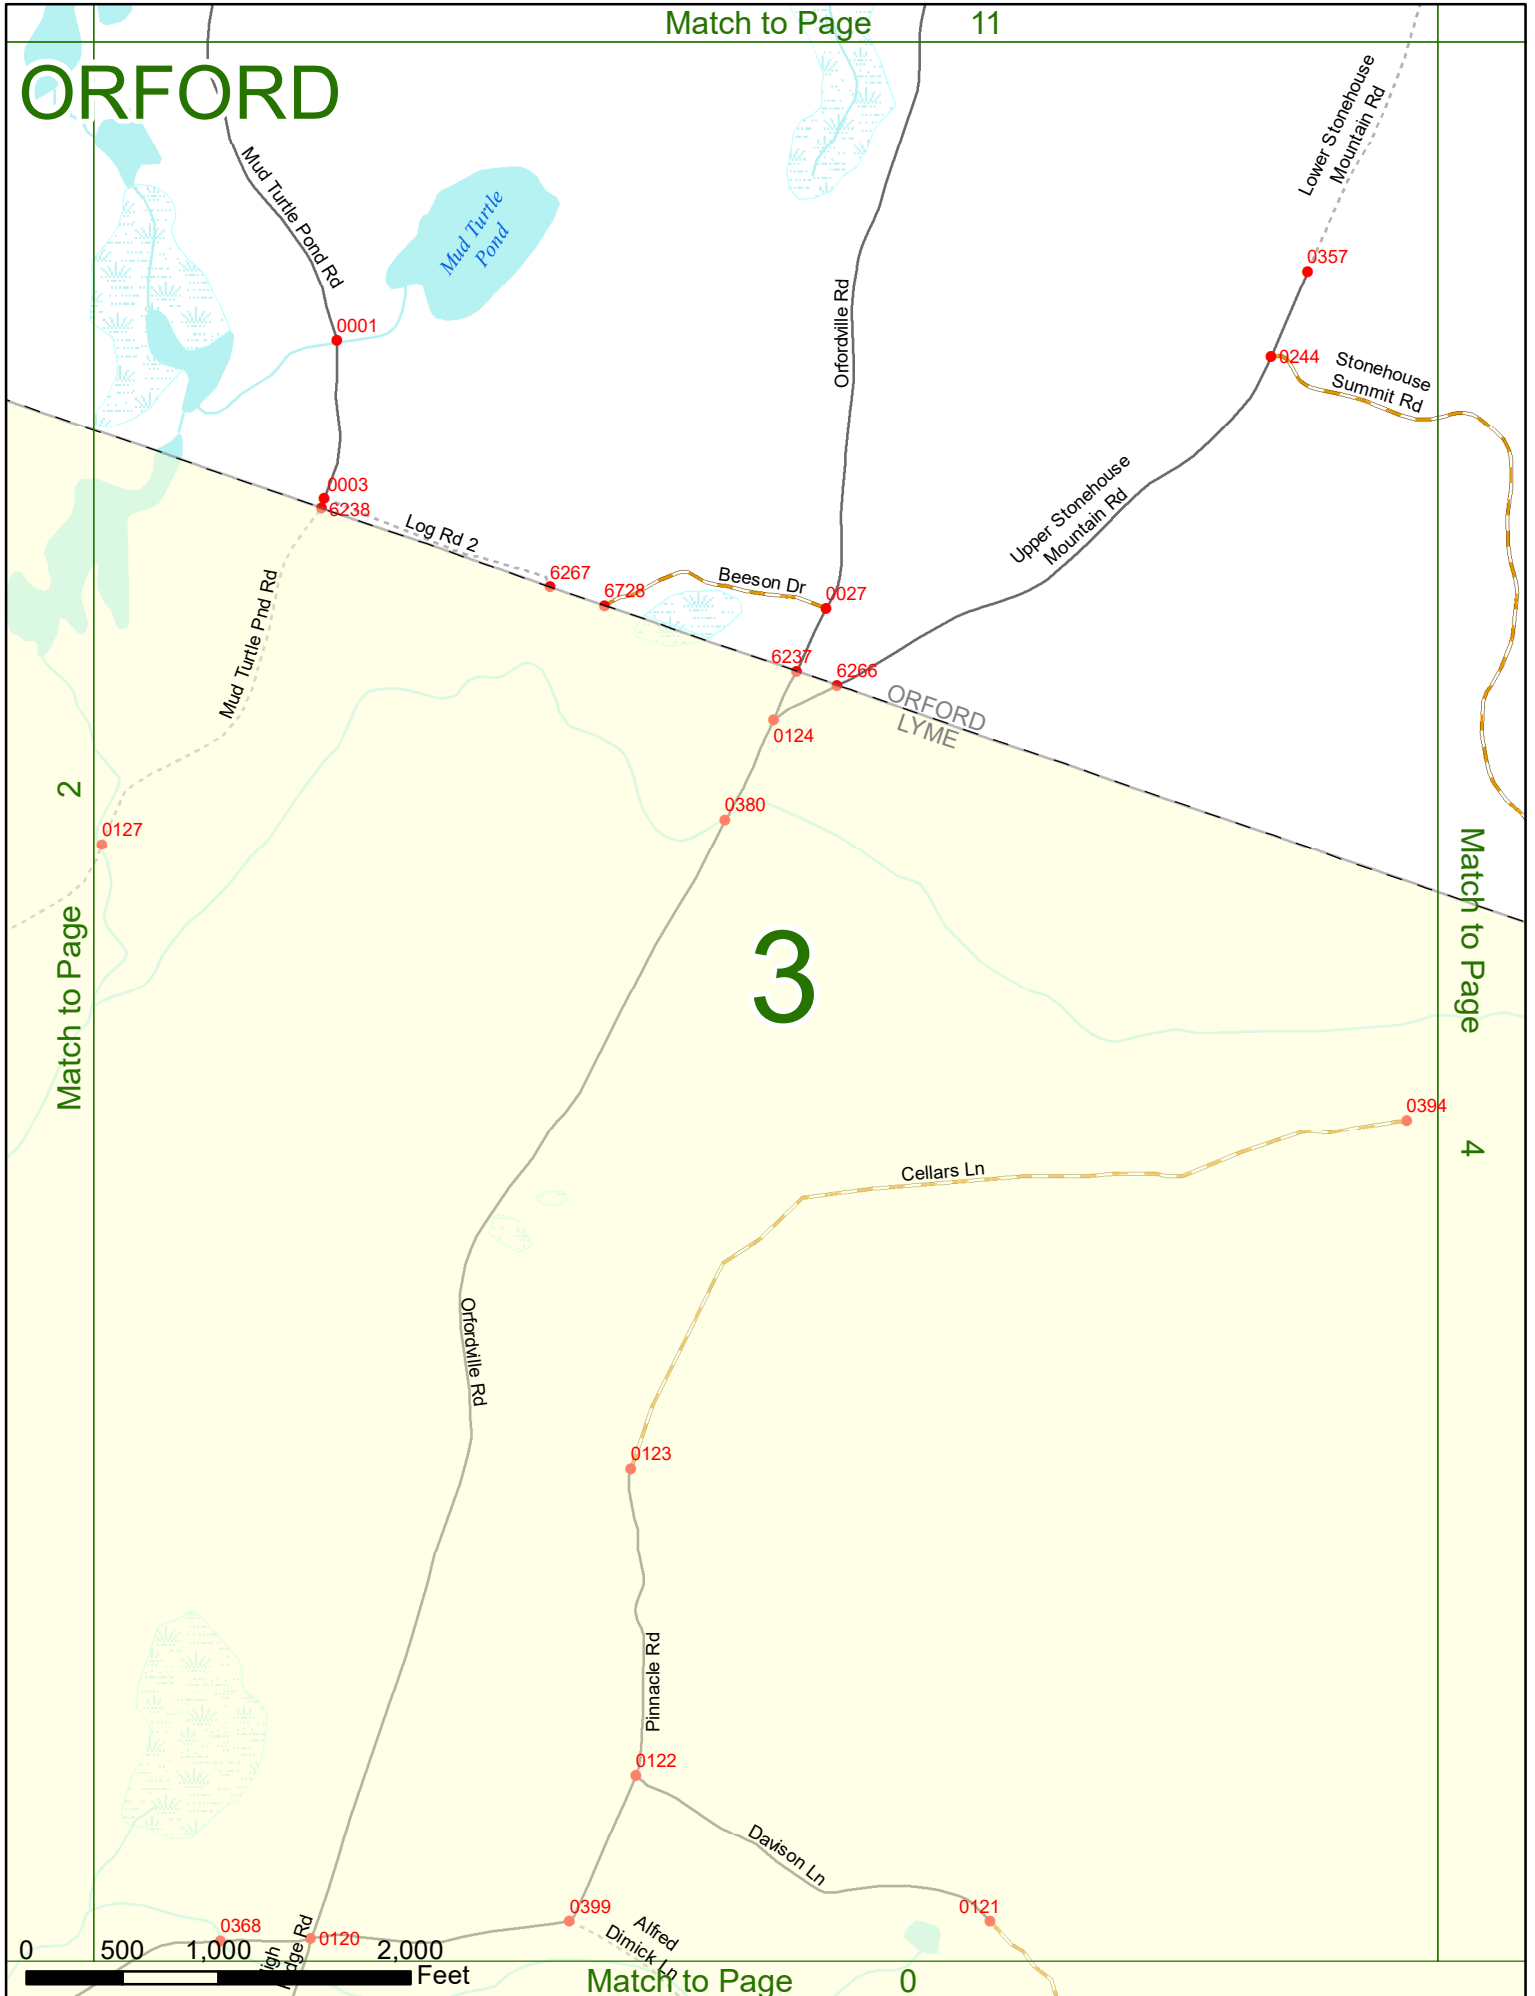

ORFORD

2

Match to Page

3

Match to Page

4