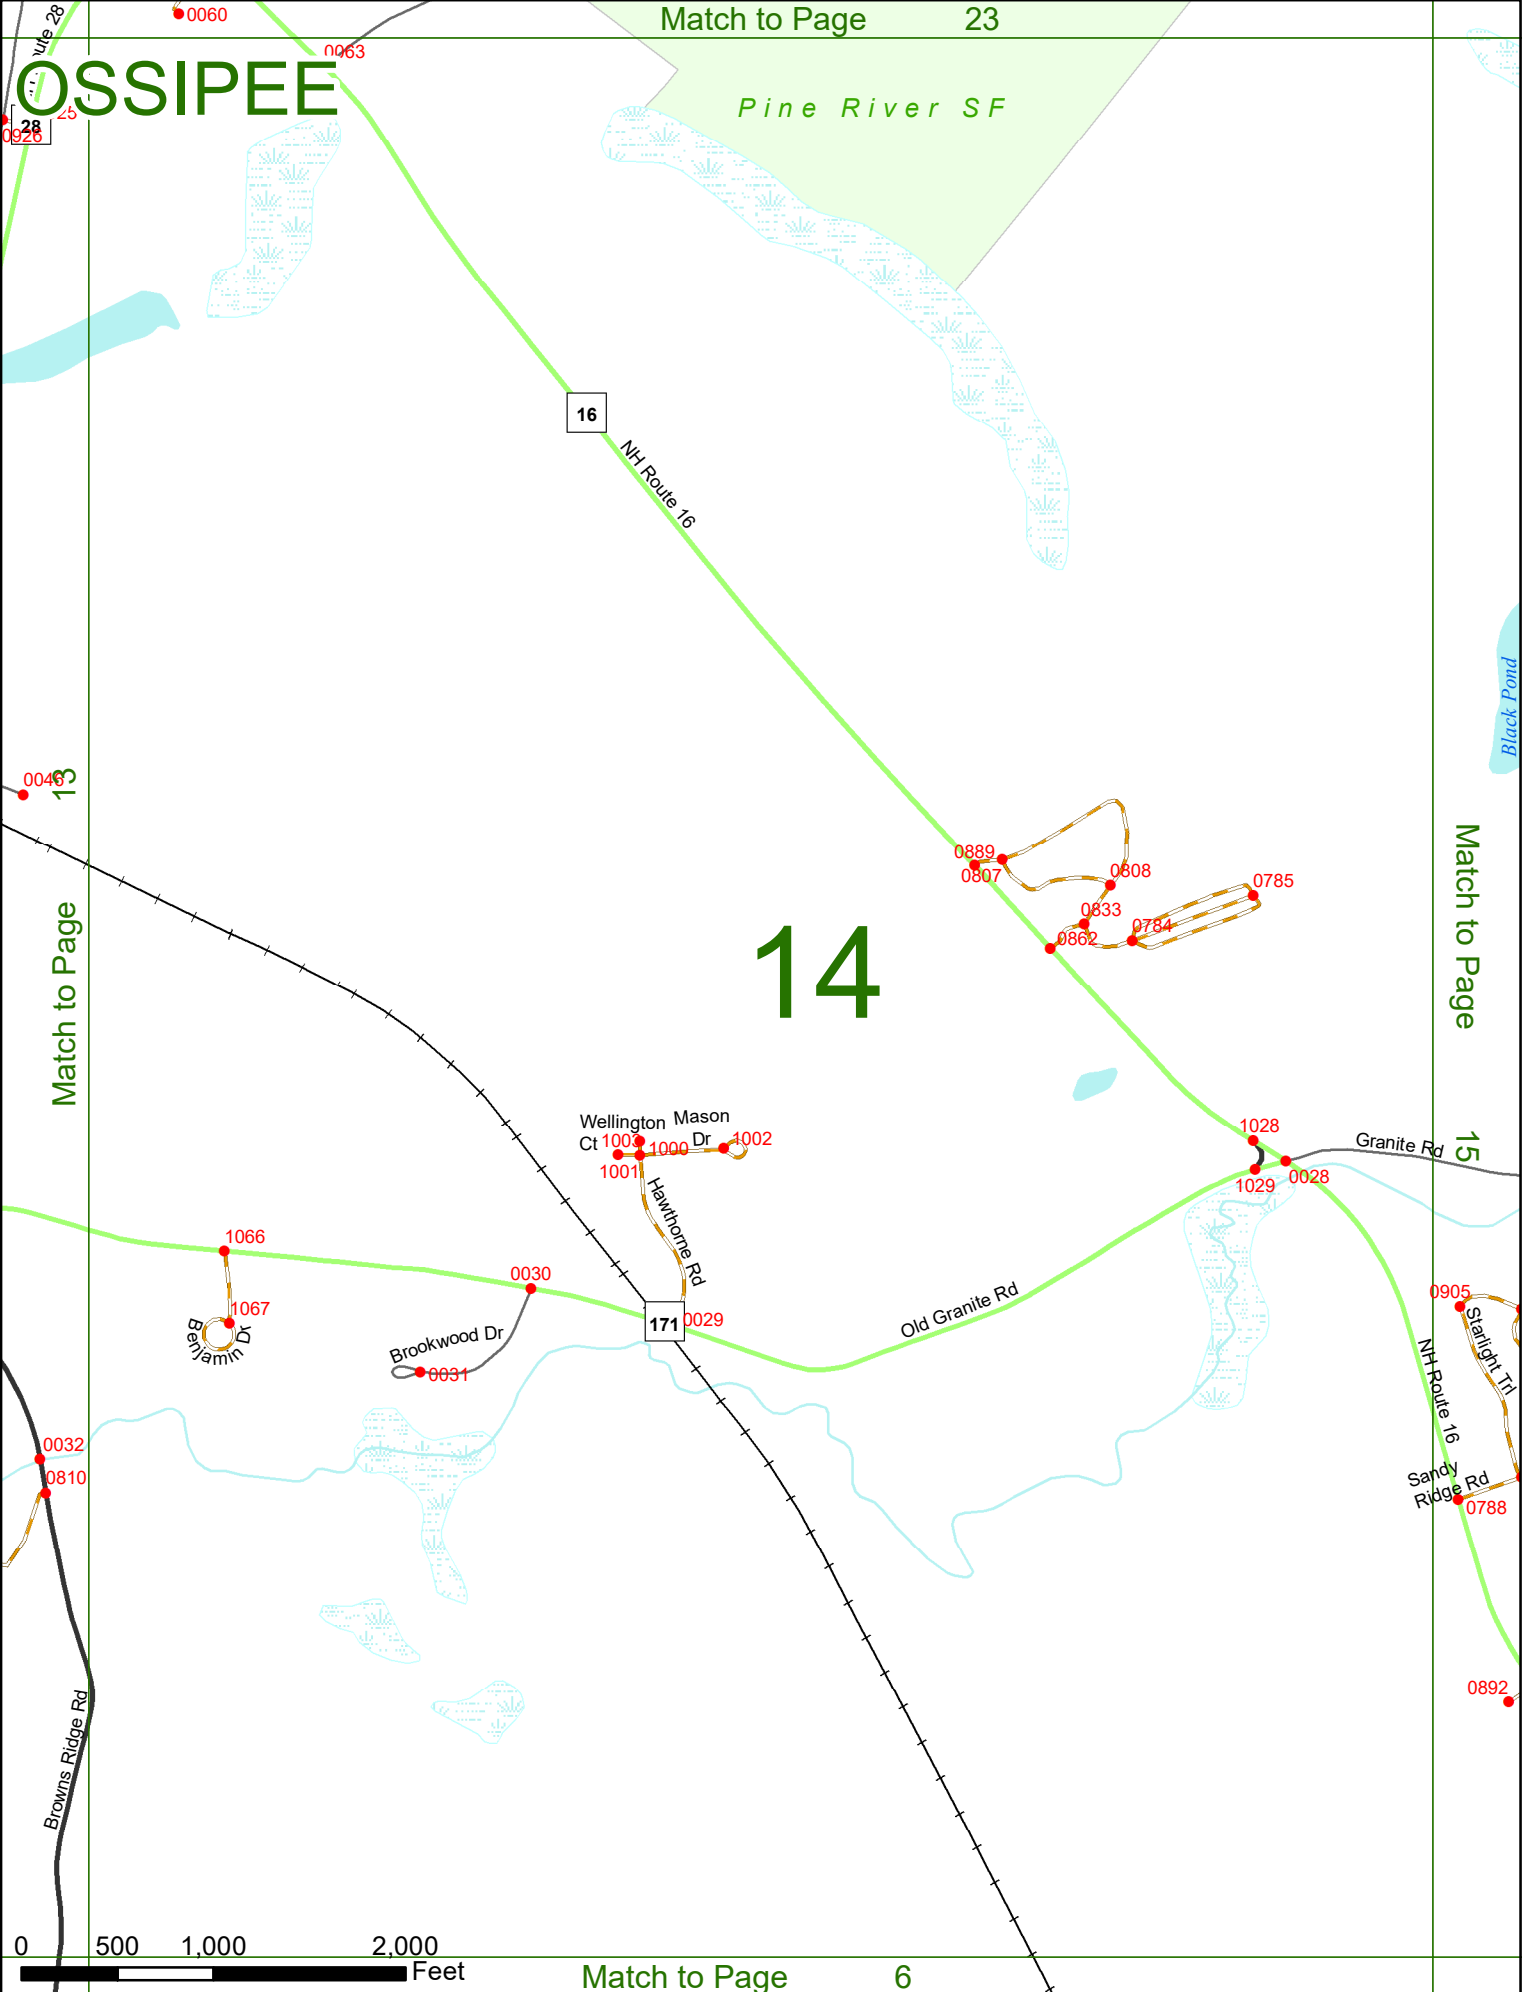

Brookwood Dr 0030 0031

Starlight Trl 0905
Sandy Ridge Rd 0788

Browns Ridge Rd

NH Route 16

0 500 1,000 2,000 Feet

Match to Page 6

Black Pond

OSSIPEE