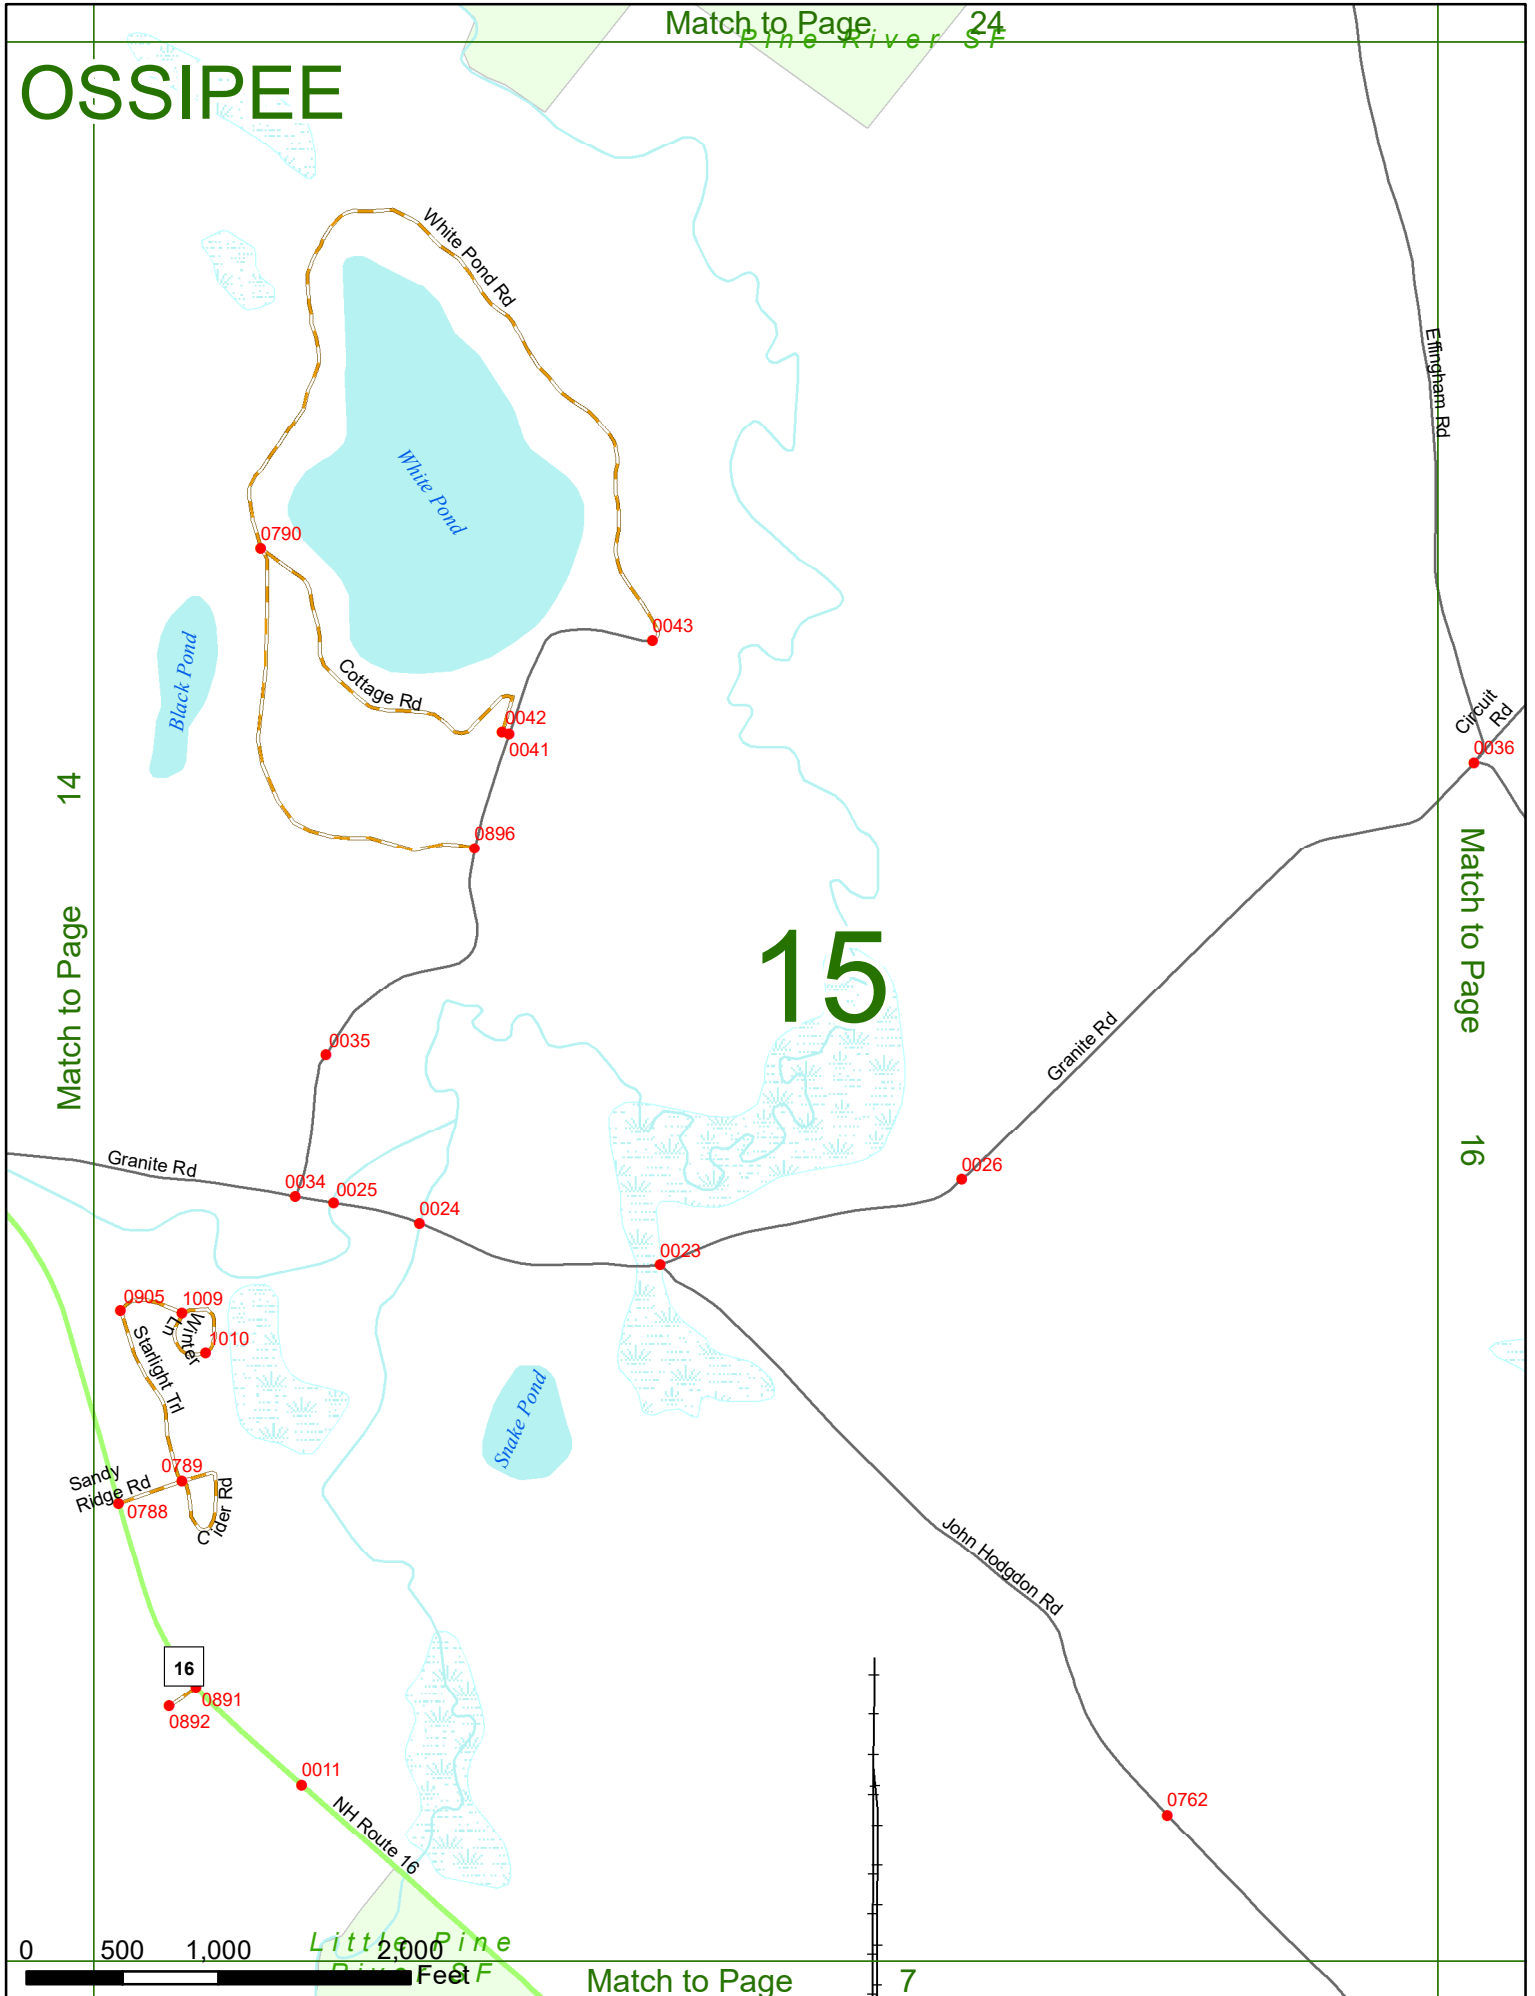

OSSIPEE

Match to Page 24
Pine River SF

Match to Page 14

Match to Page 16

15

0 500 1,000 2,000 Feet

Match to Page 7