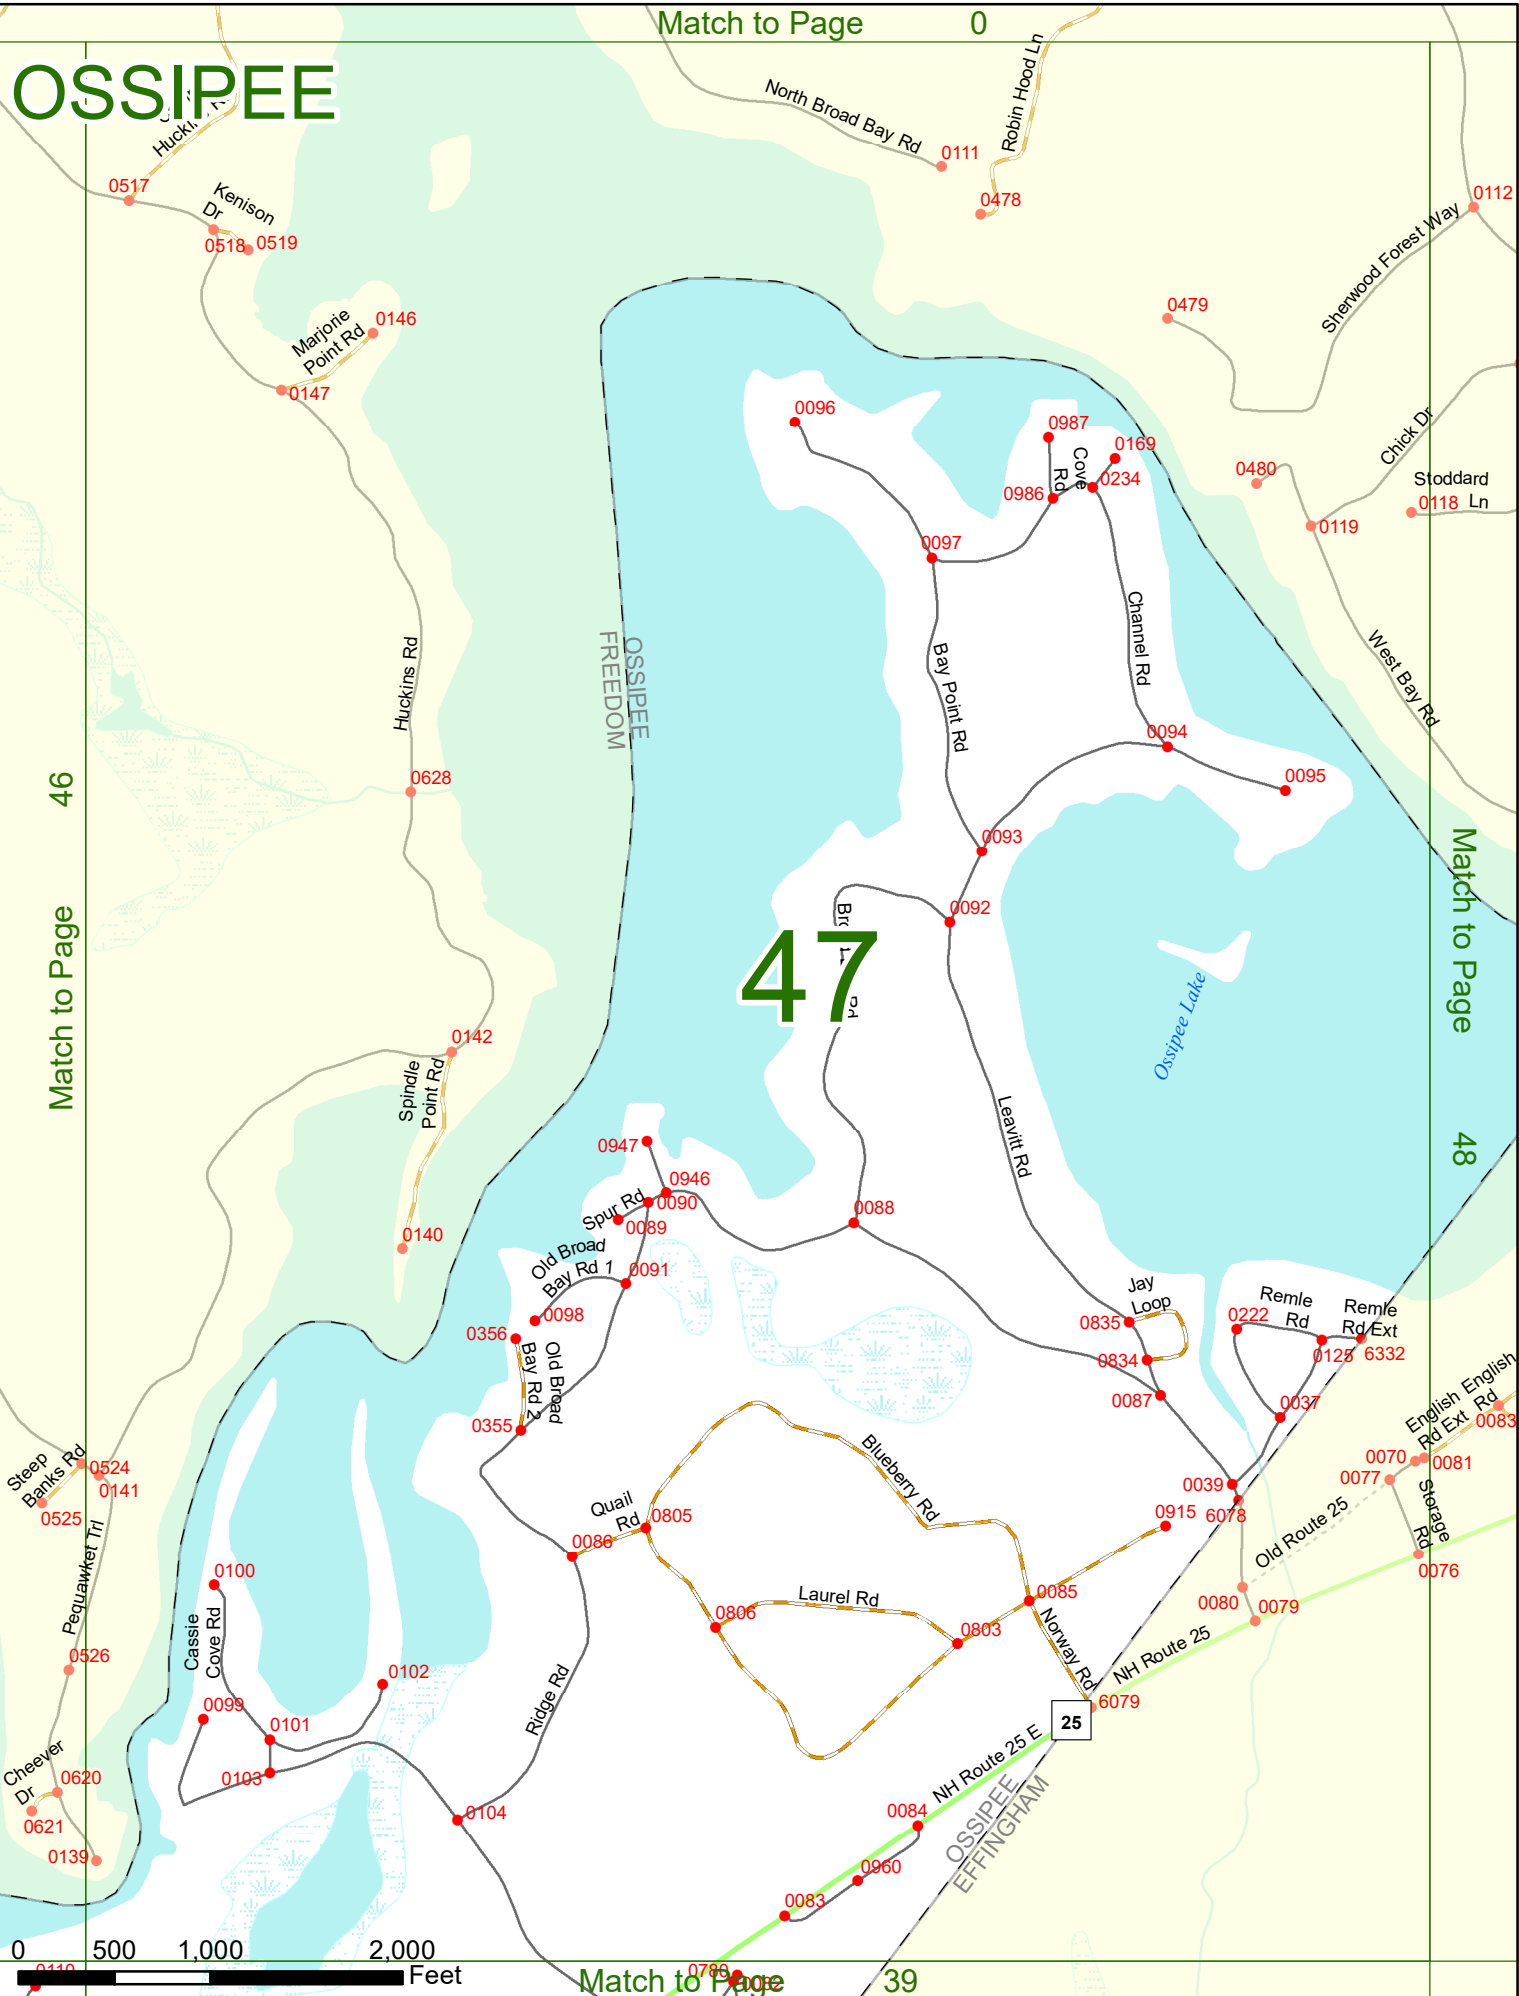

OSSIPEE
FREEDOM

OSSIPEE
EFFINGHAM

25

Match to Page 39

OSSIPEE

Match to Page 0

Sherwood Forest Way
0112

0115