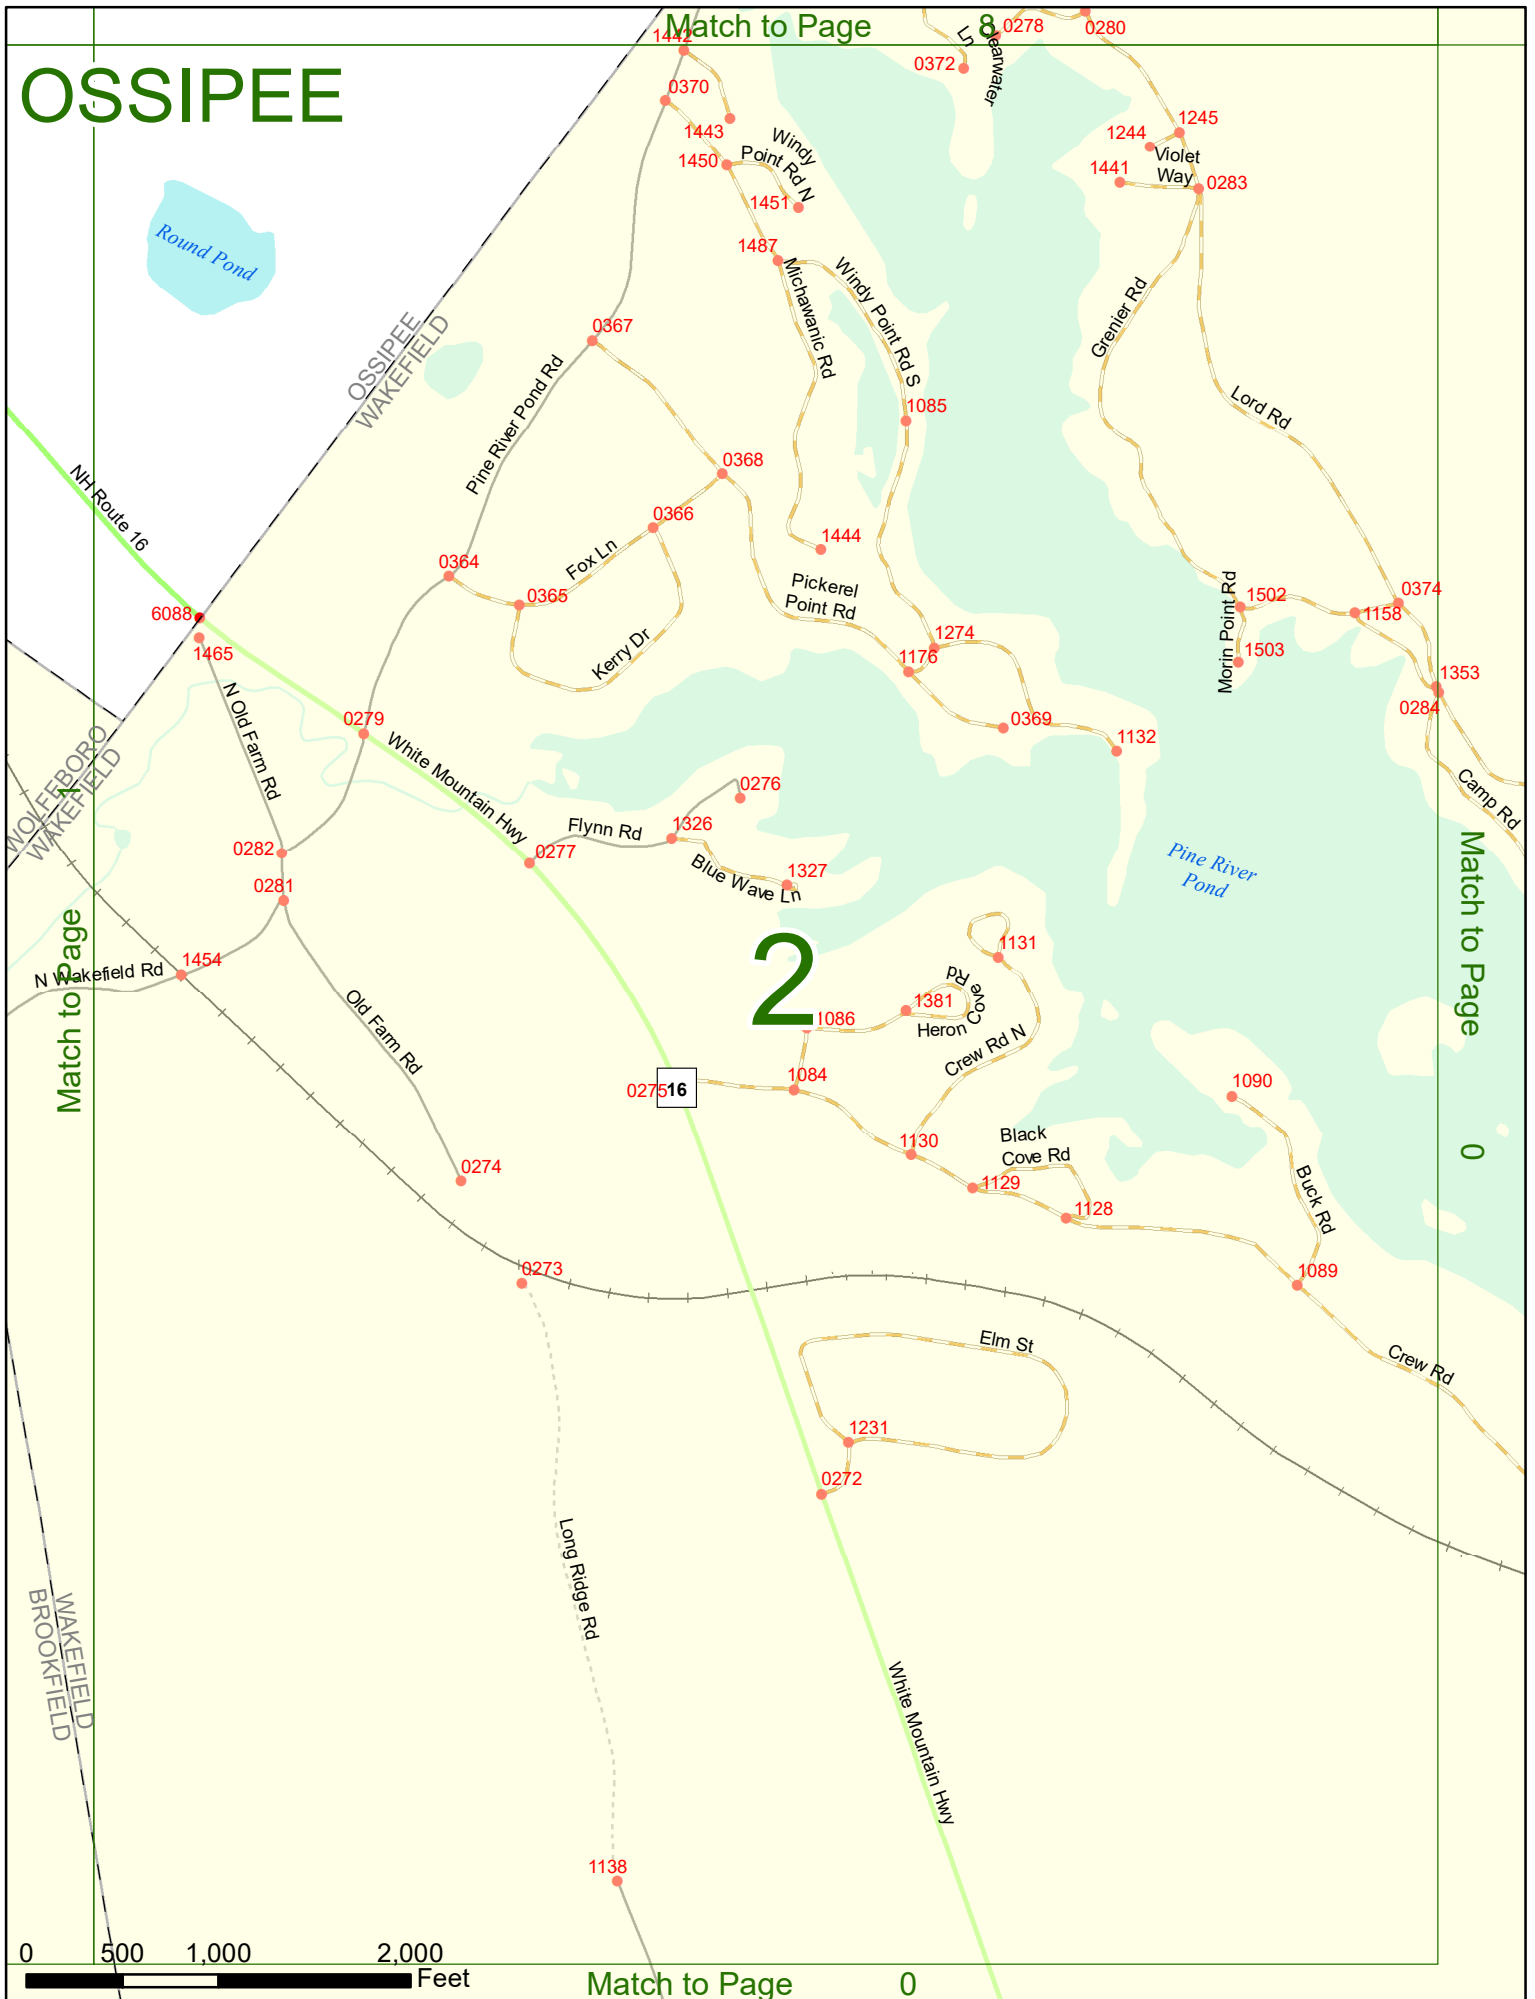

OSSIPEE

Match to Page 0