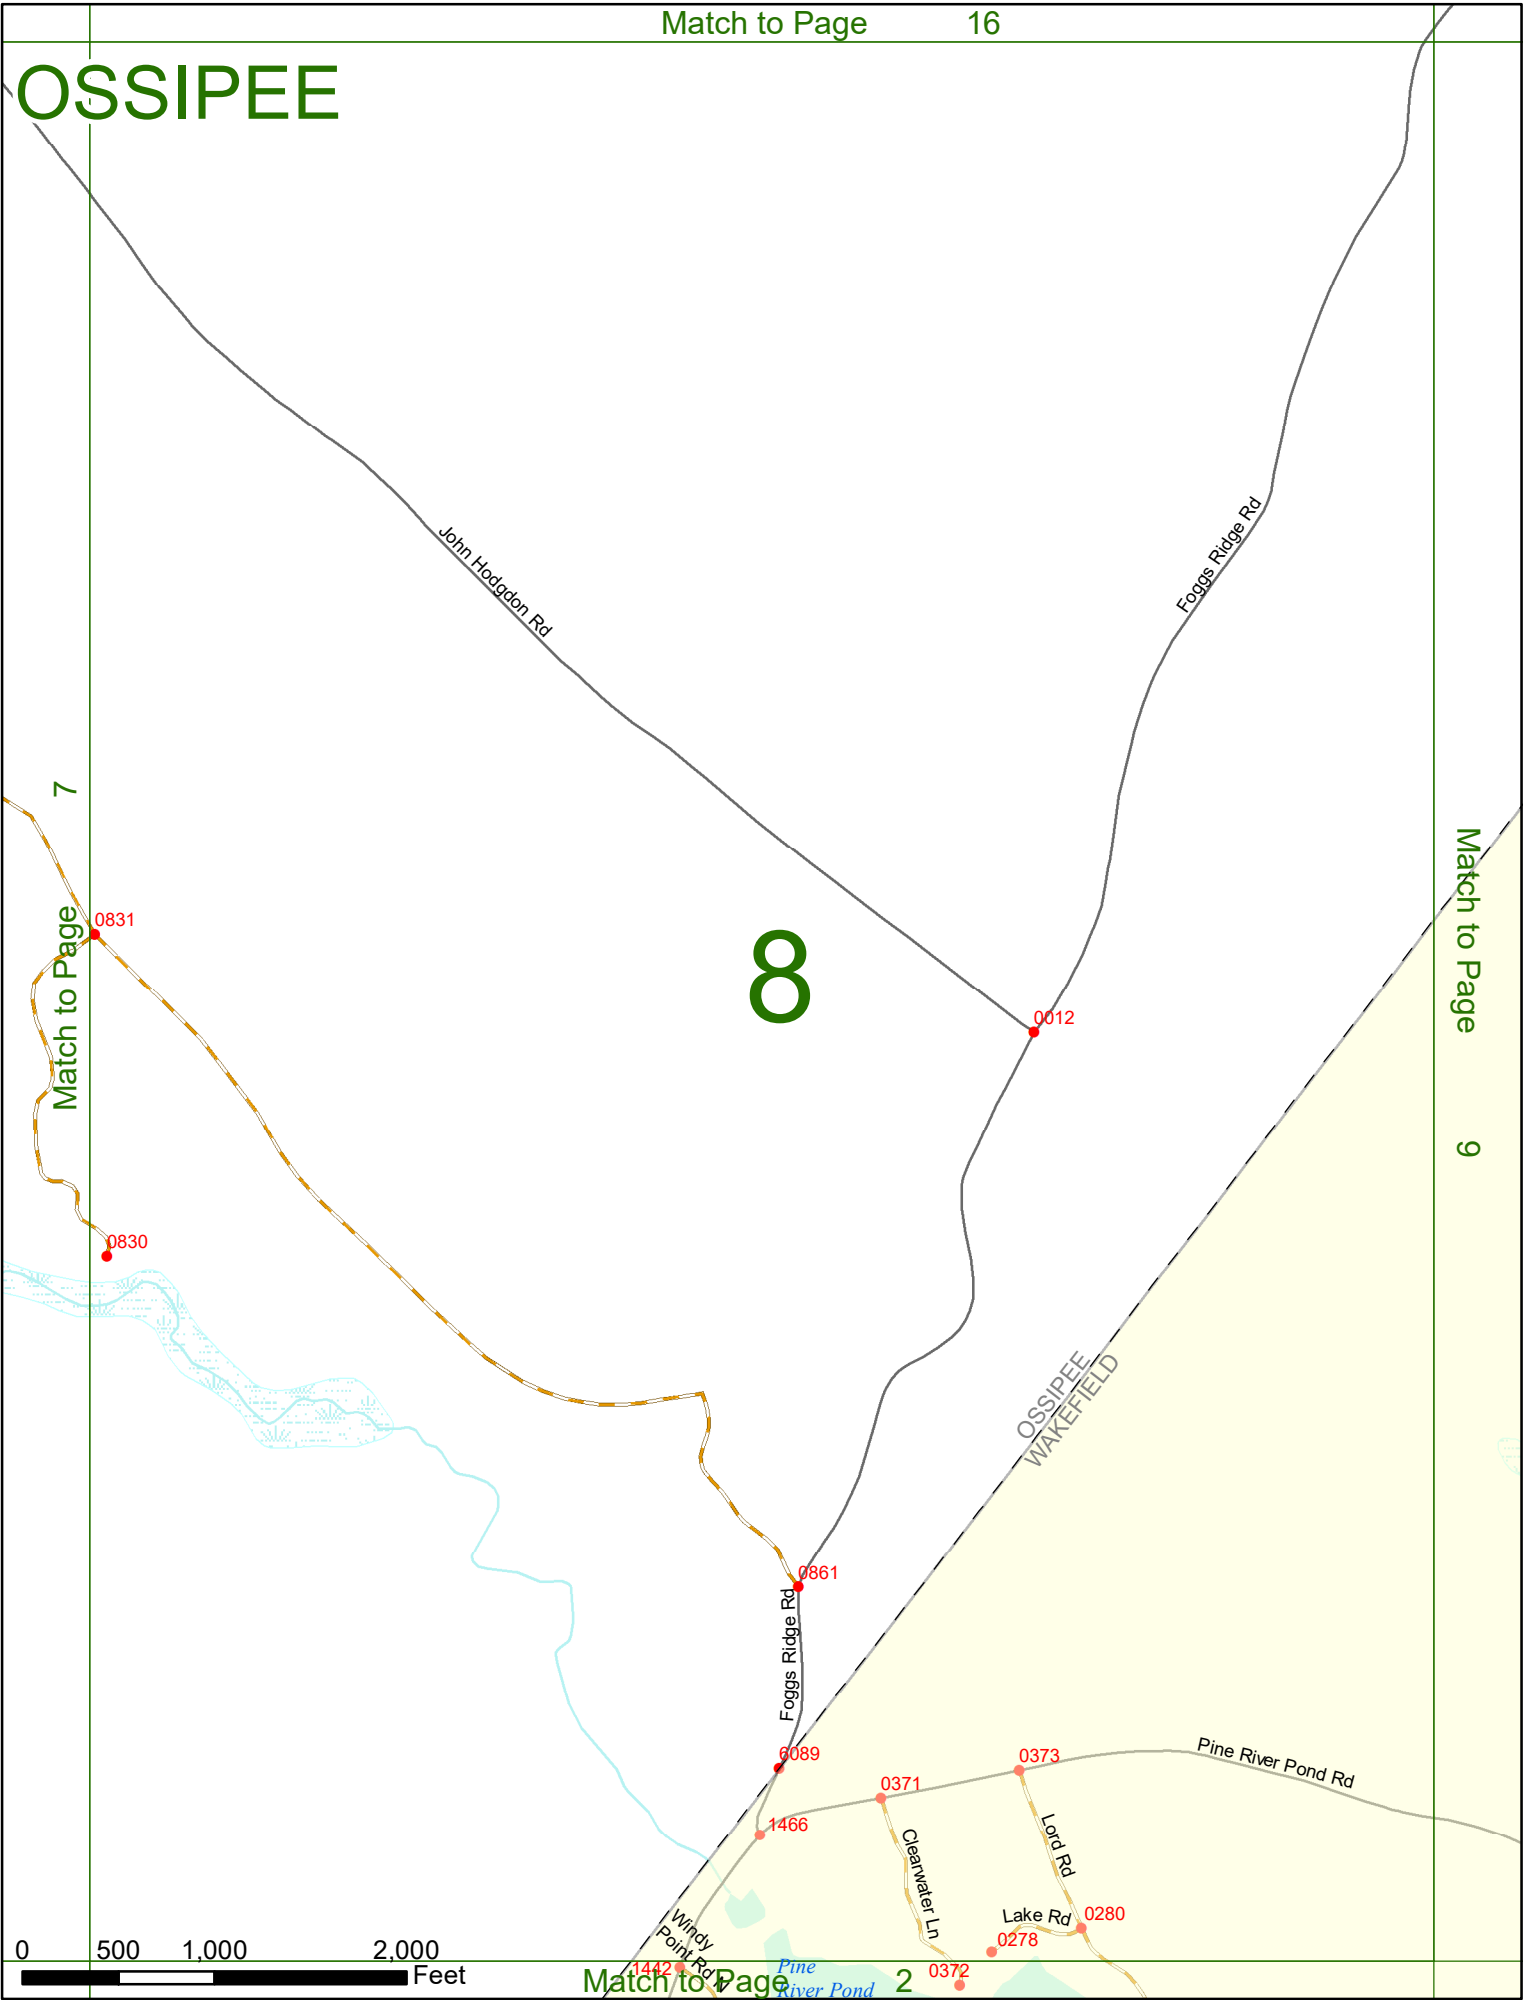

OSSIPEE

7

8

Match to Page 9

Match to Page

0831

0830

0012

0861

Foggs Ridge Rd

6089

1466

0371

0373

Lord Rd

Pine River Pond Rd

0280

0278

0372

1442

0 500 1,000 2,000 Feet

Match to Page

2

Pine River Pond

Windy Point Rd

OSSIPEE WAKEFIELD

John Hodgdon Rd

Foggs Ridge Rd