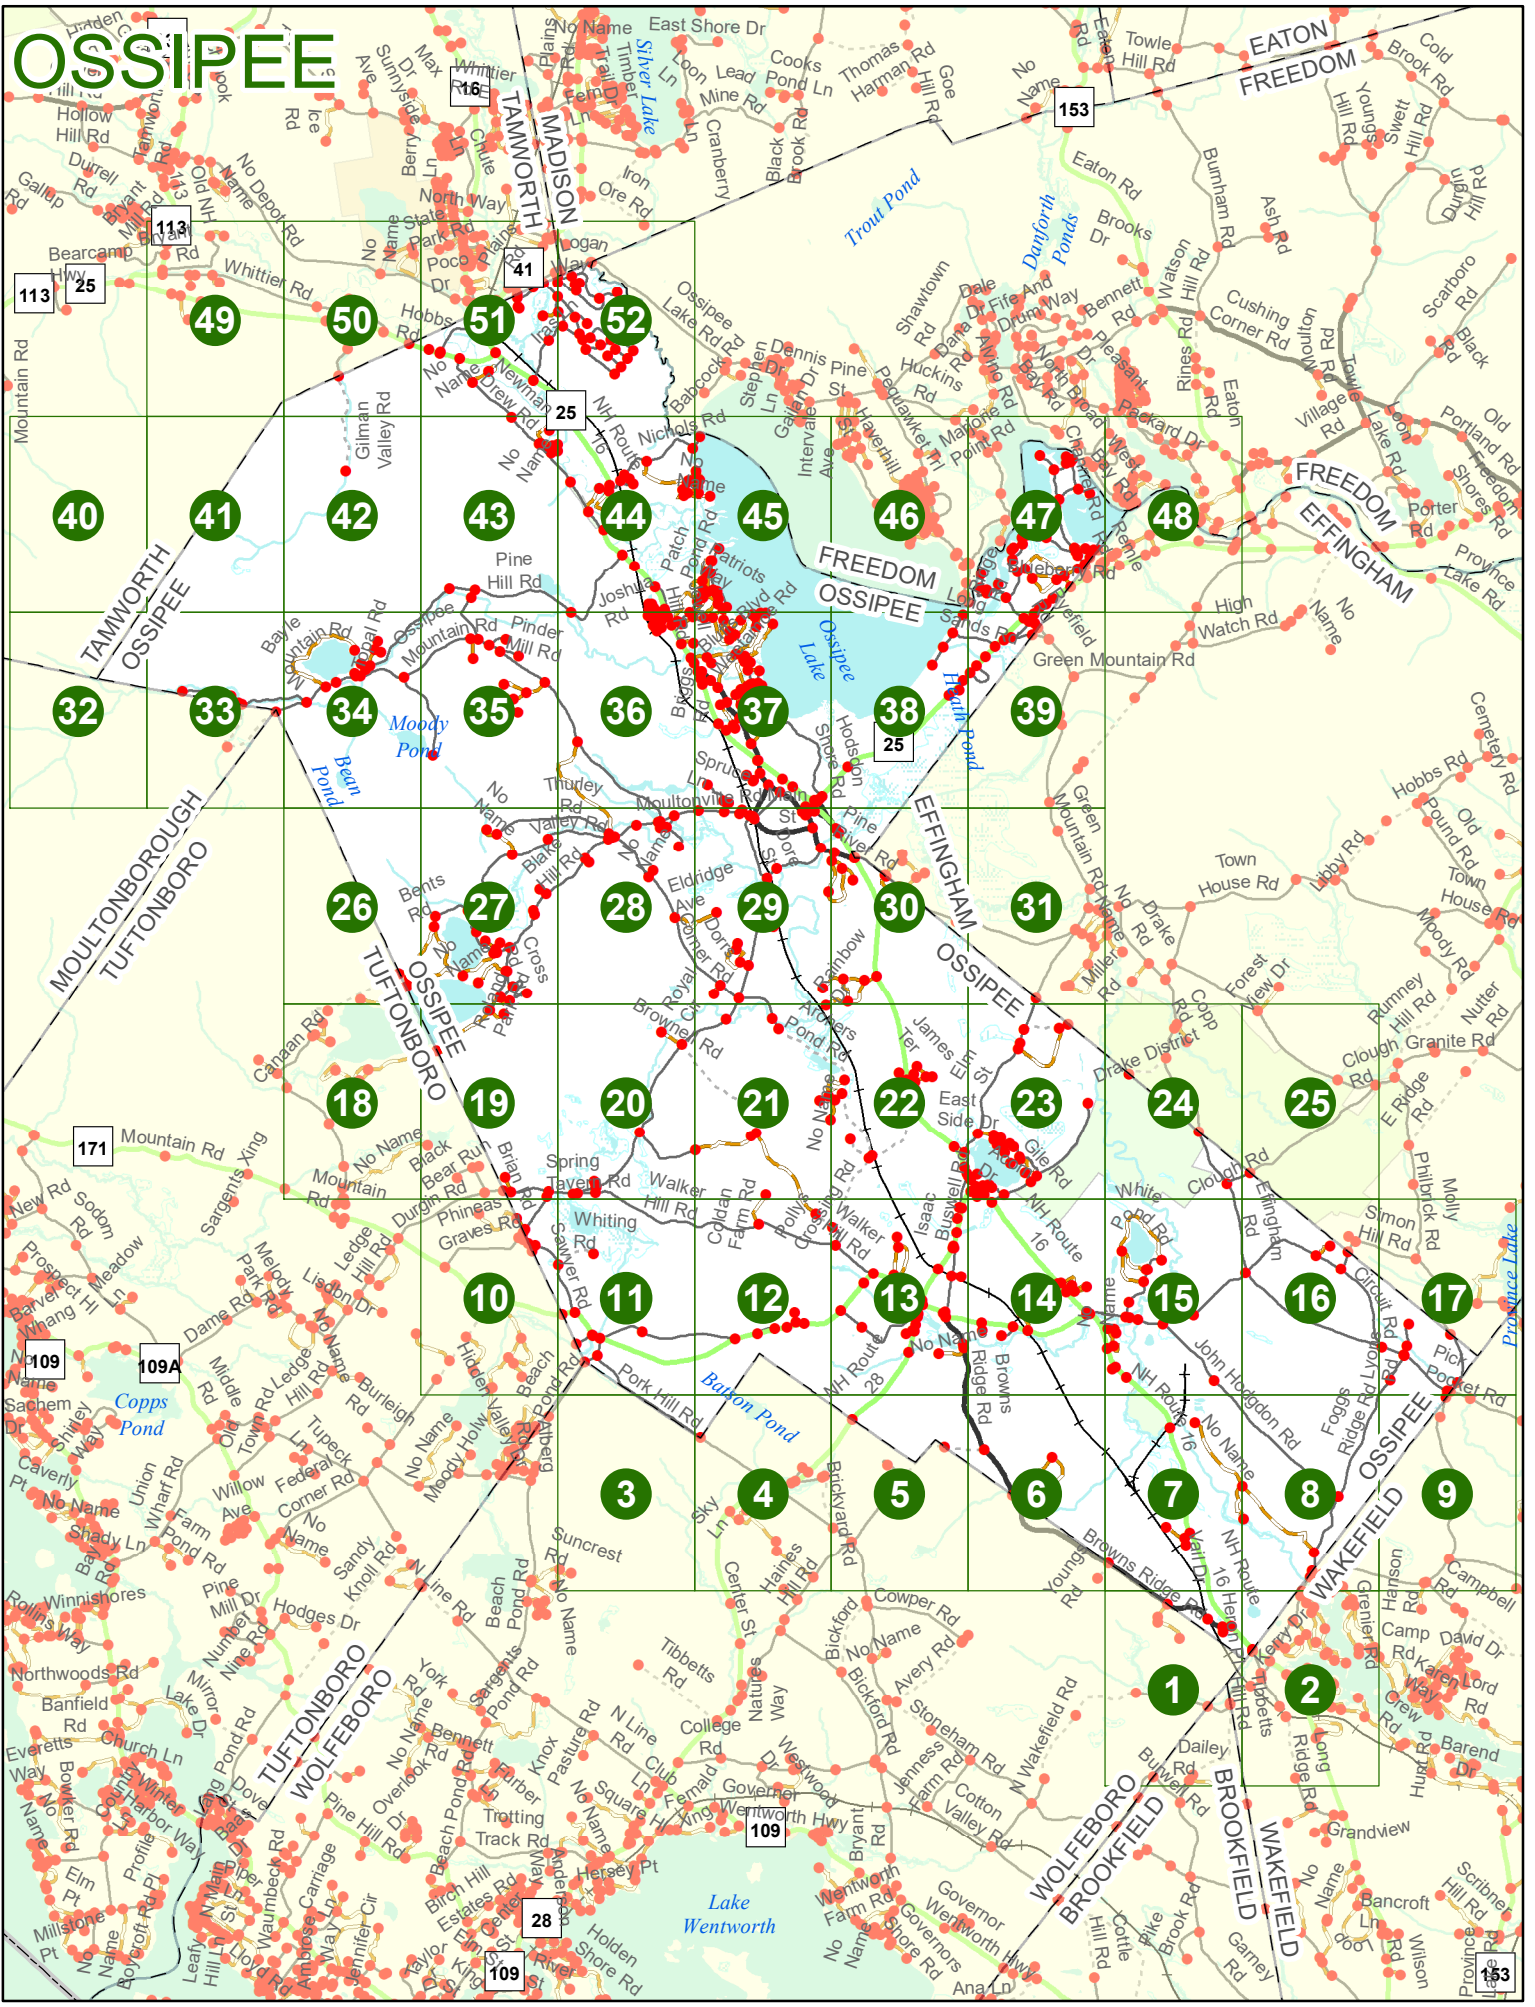

2022 Nodal Reference Bookmap

LEGEND

NHDOT will accept crash locations based on the State of NH Uniform Police Traffic Accident Report.

Crash occurred on:

Option 1 Street Address
 123 Main Street

Option 2 Route No and/or Distance from NESW Intesecting Road, Bridge,
 Street name Intersecting Street Town/County line
 Main Street 500 E Oak Street

Option 3 First Node Distance from First Node Second Node
 515 212 632

Option 4 Route No and/or Mile Marker on Interstate Only NESW Mile (Marker)
 Street name
 189S 700 feet S 36.8

Option 3 – Example

Street Name Loudon Road
First Node 803
Distance from First Node 318 Ft
Second Node 813