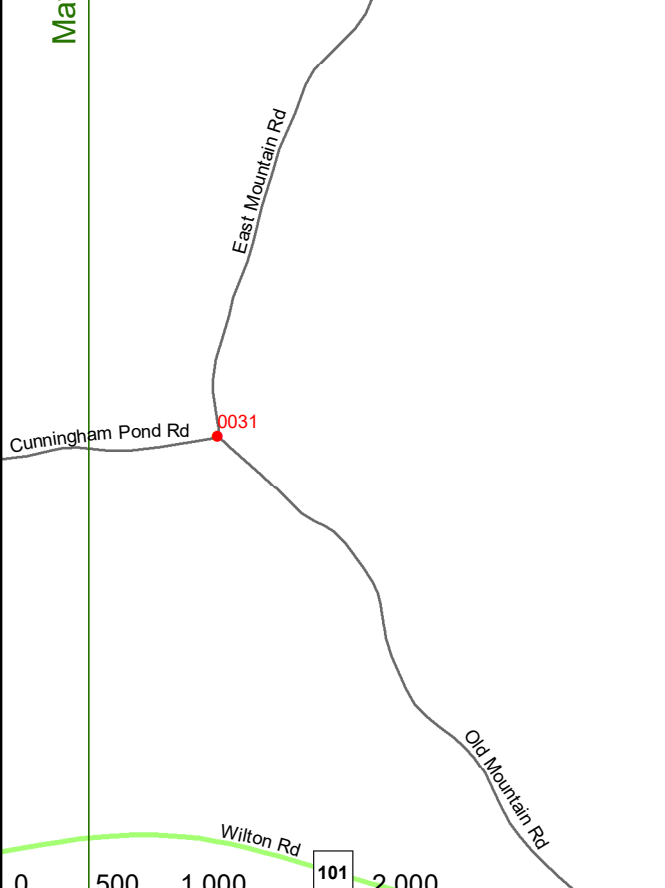

10

Topside Pond

Match to Page

14

TEMPLE PETERBOROUGH

Match to Page

5

Miller SP

0034

0636

Miller Park Rd