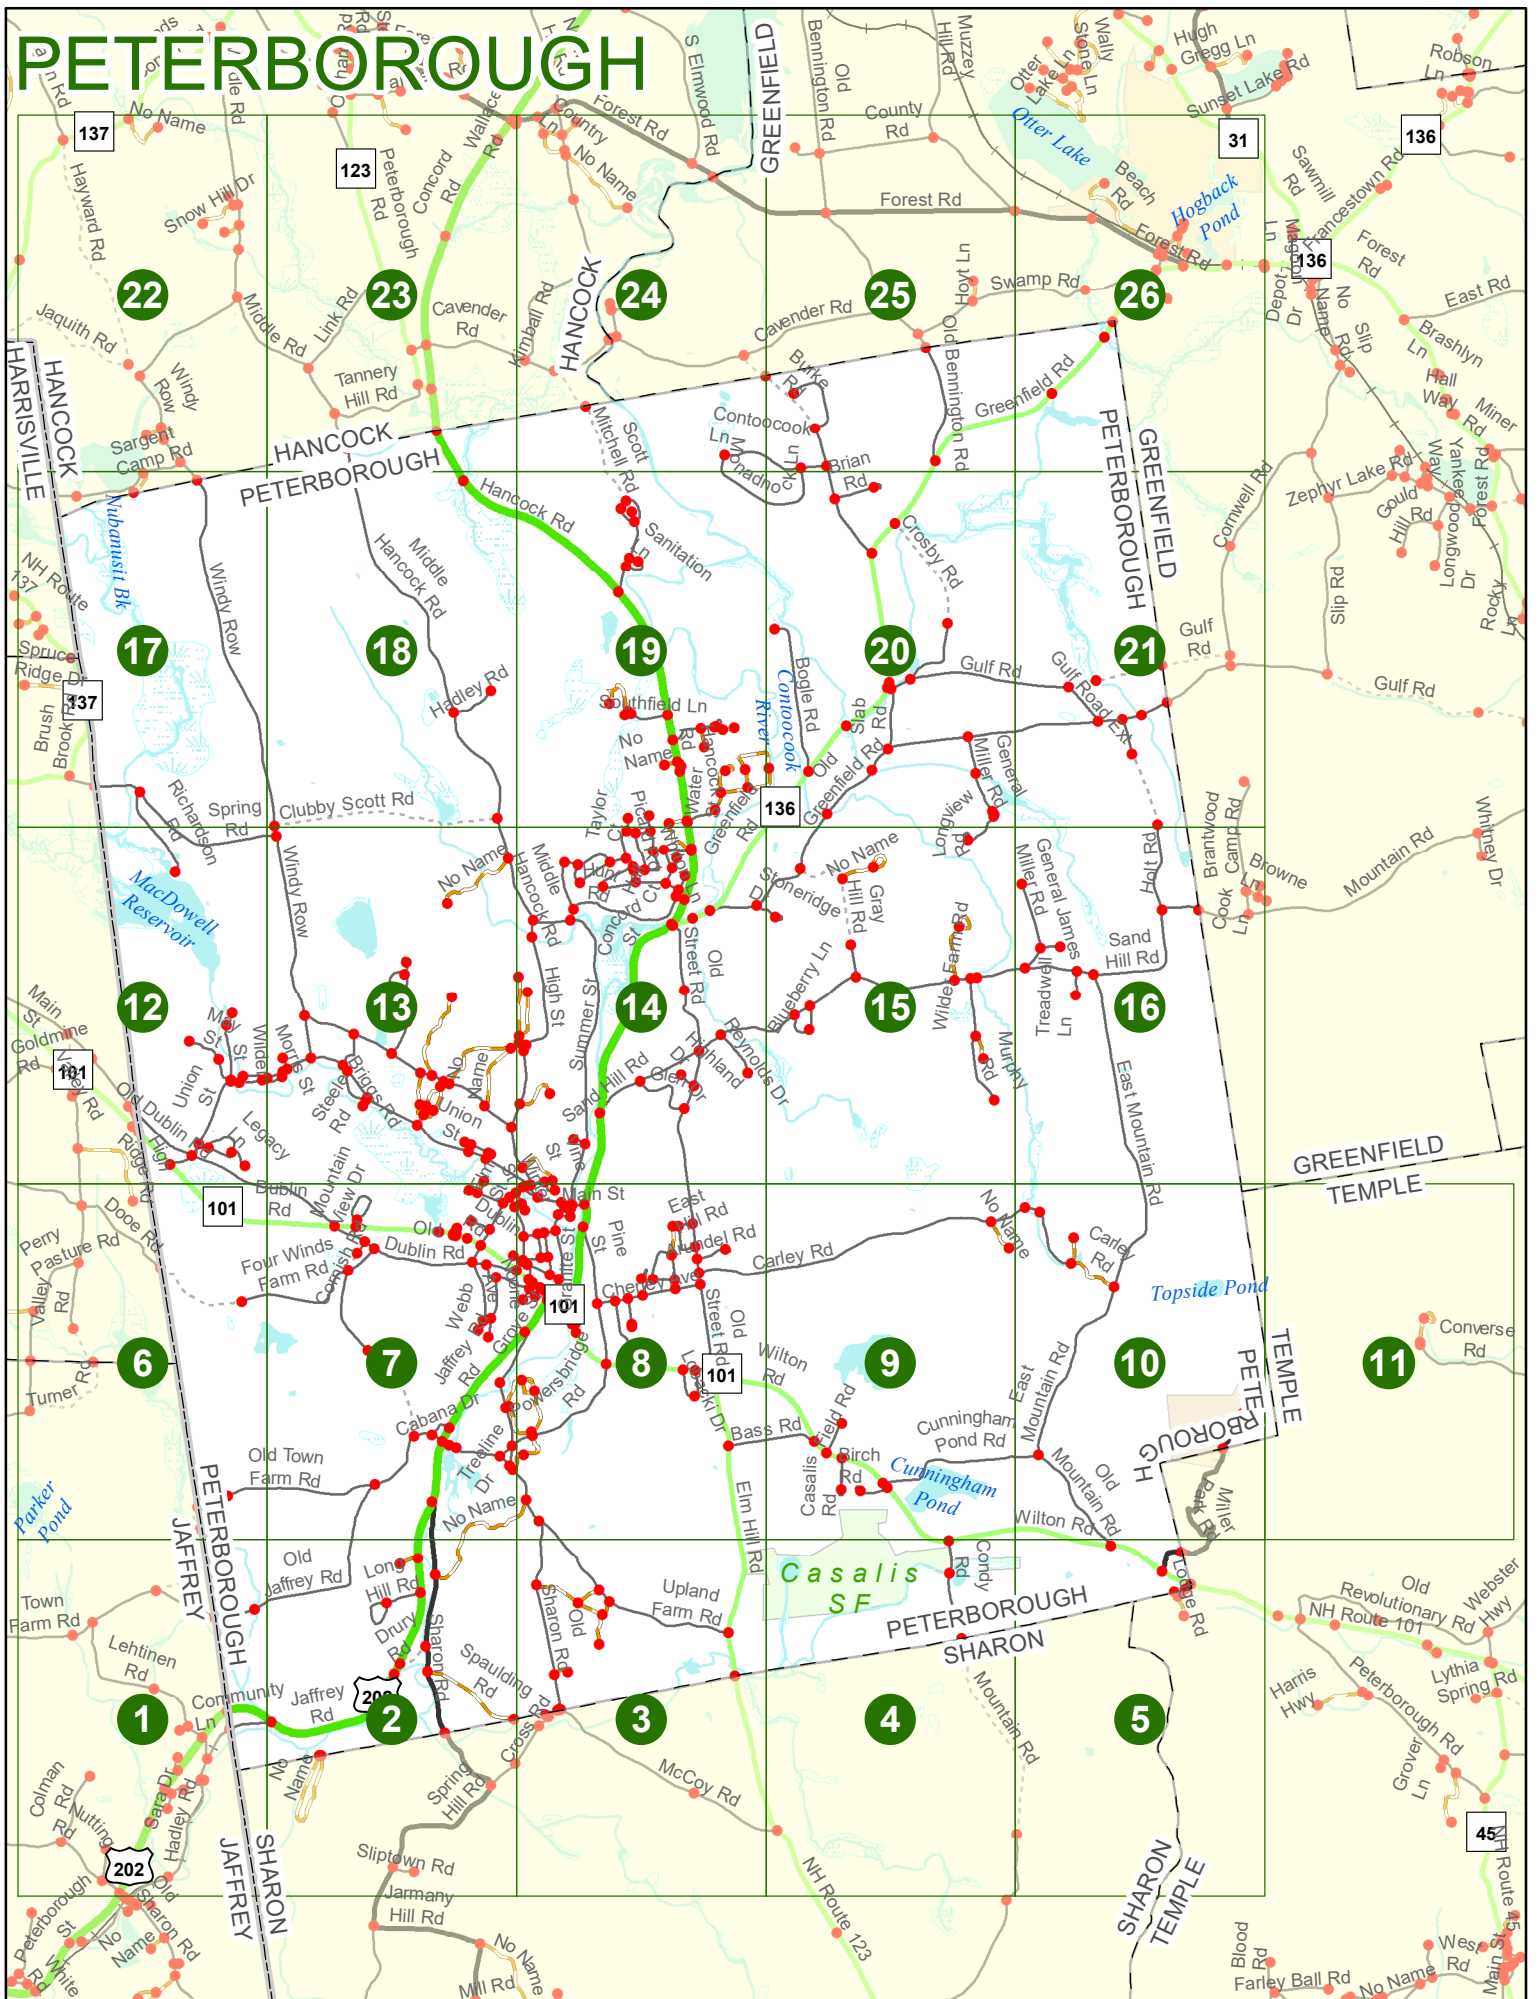

PETERBOROUGH