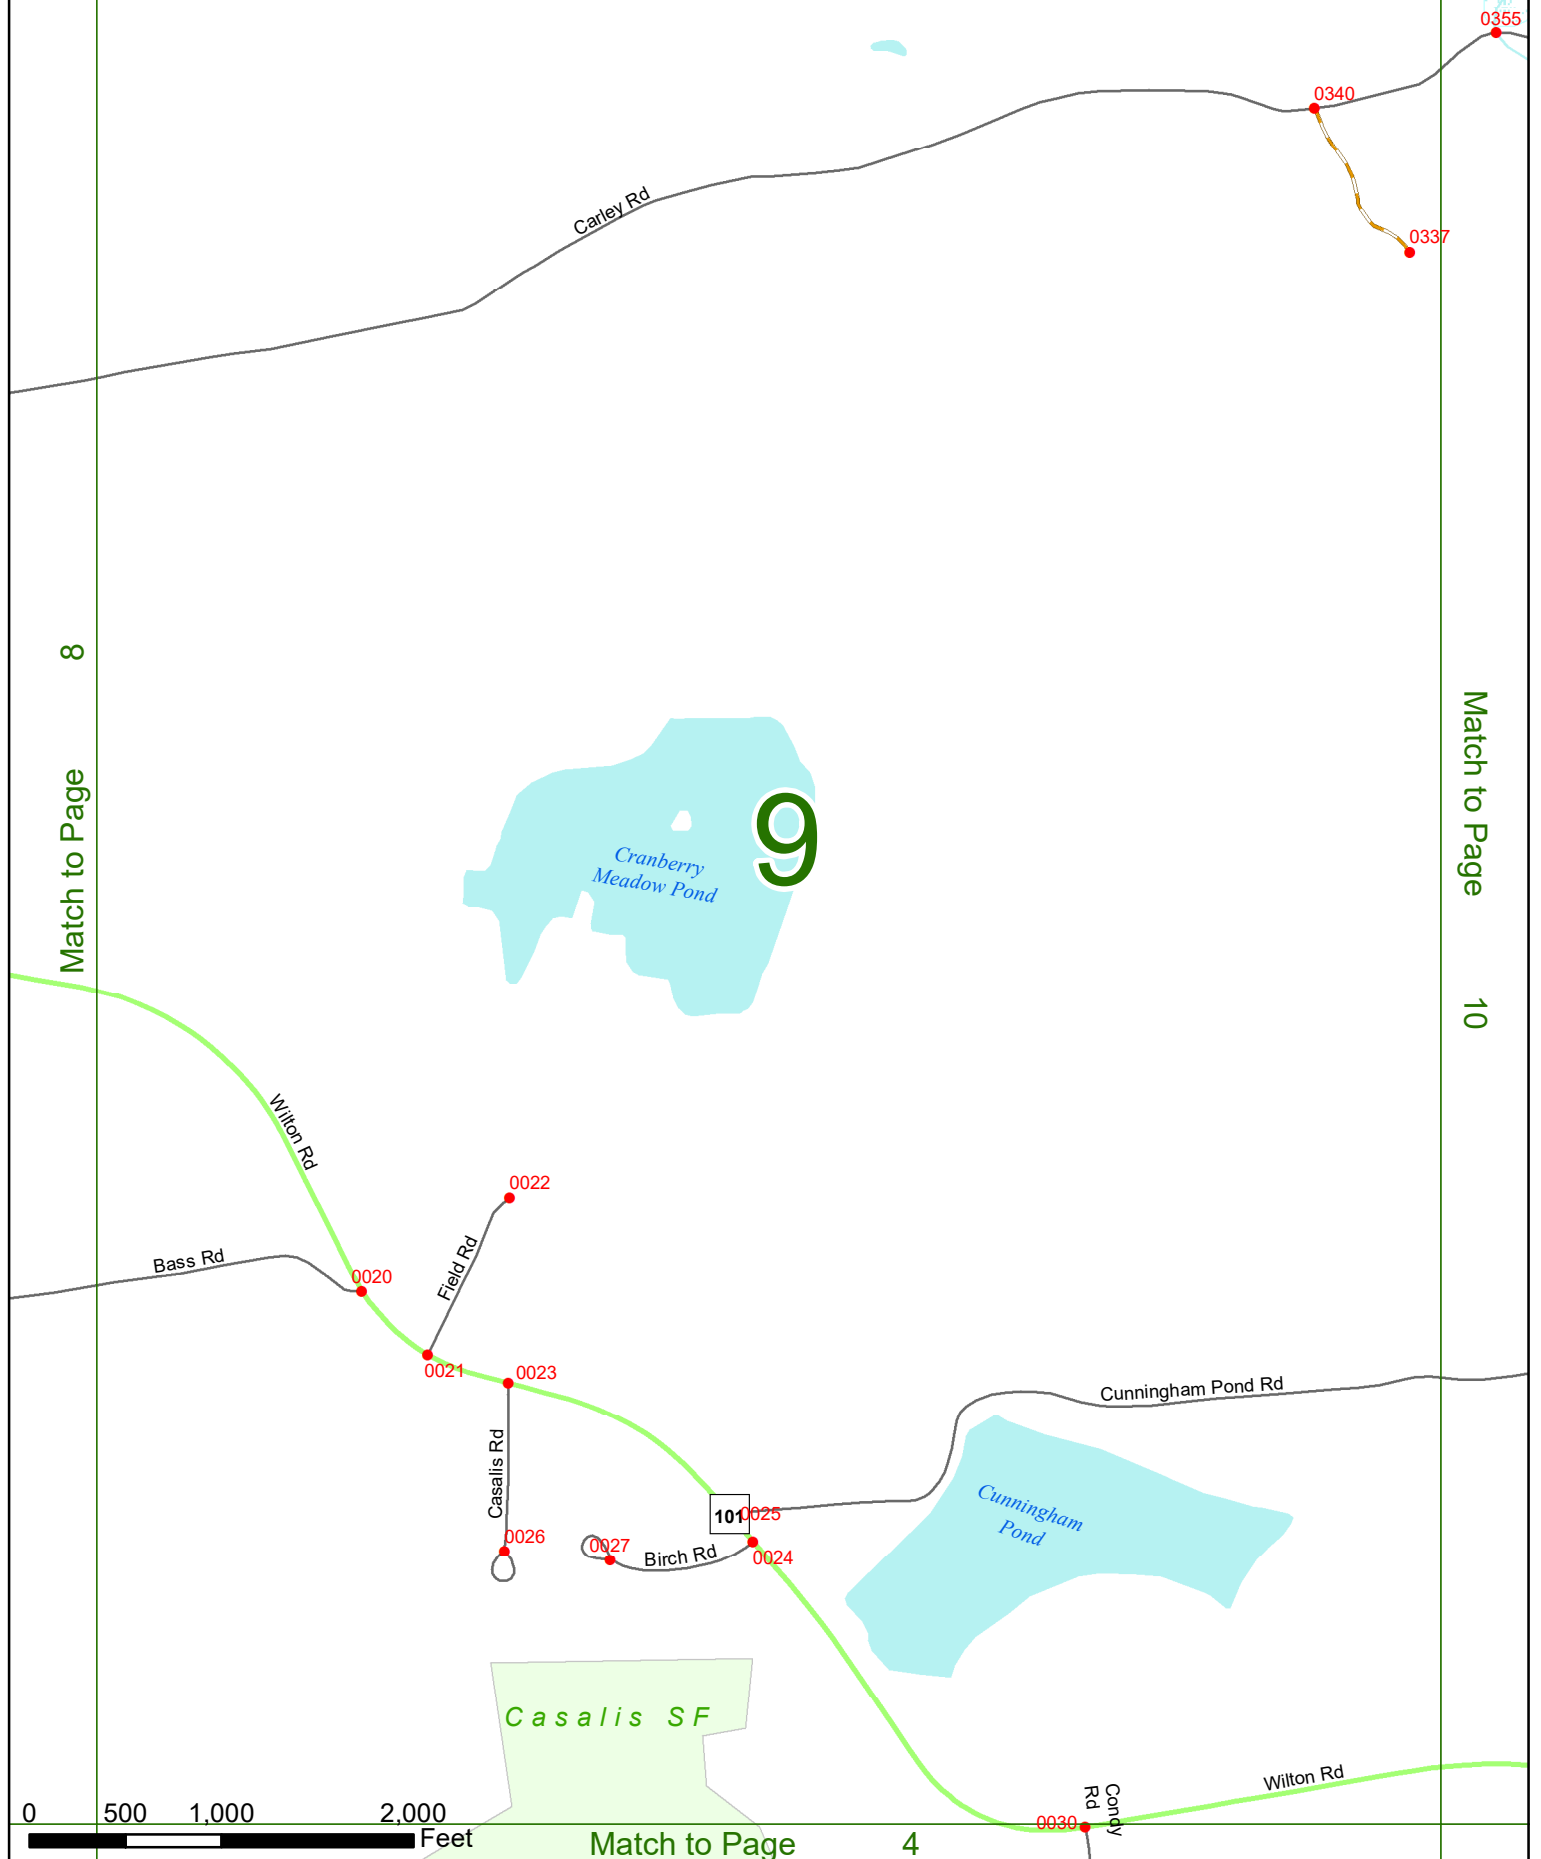

0 500 1,000 2,000 Feet

Match to Page

4