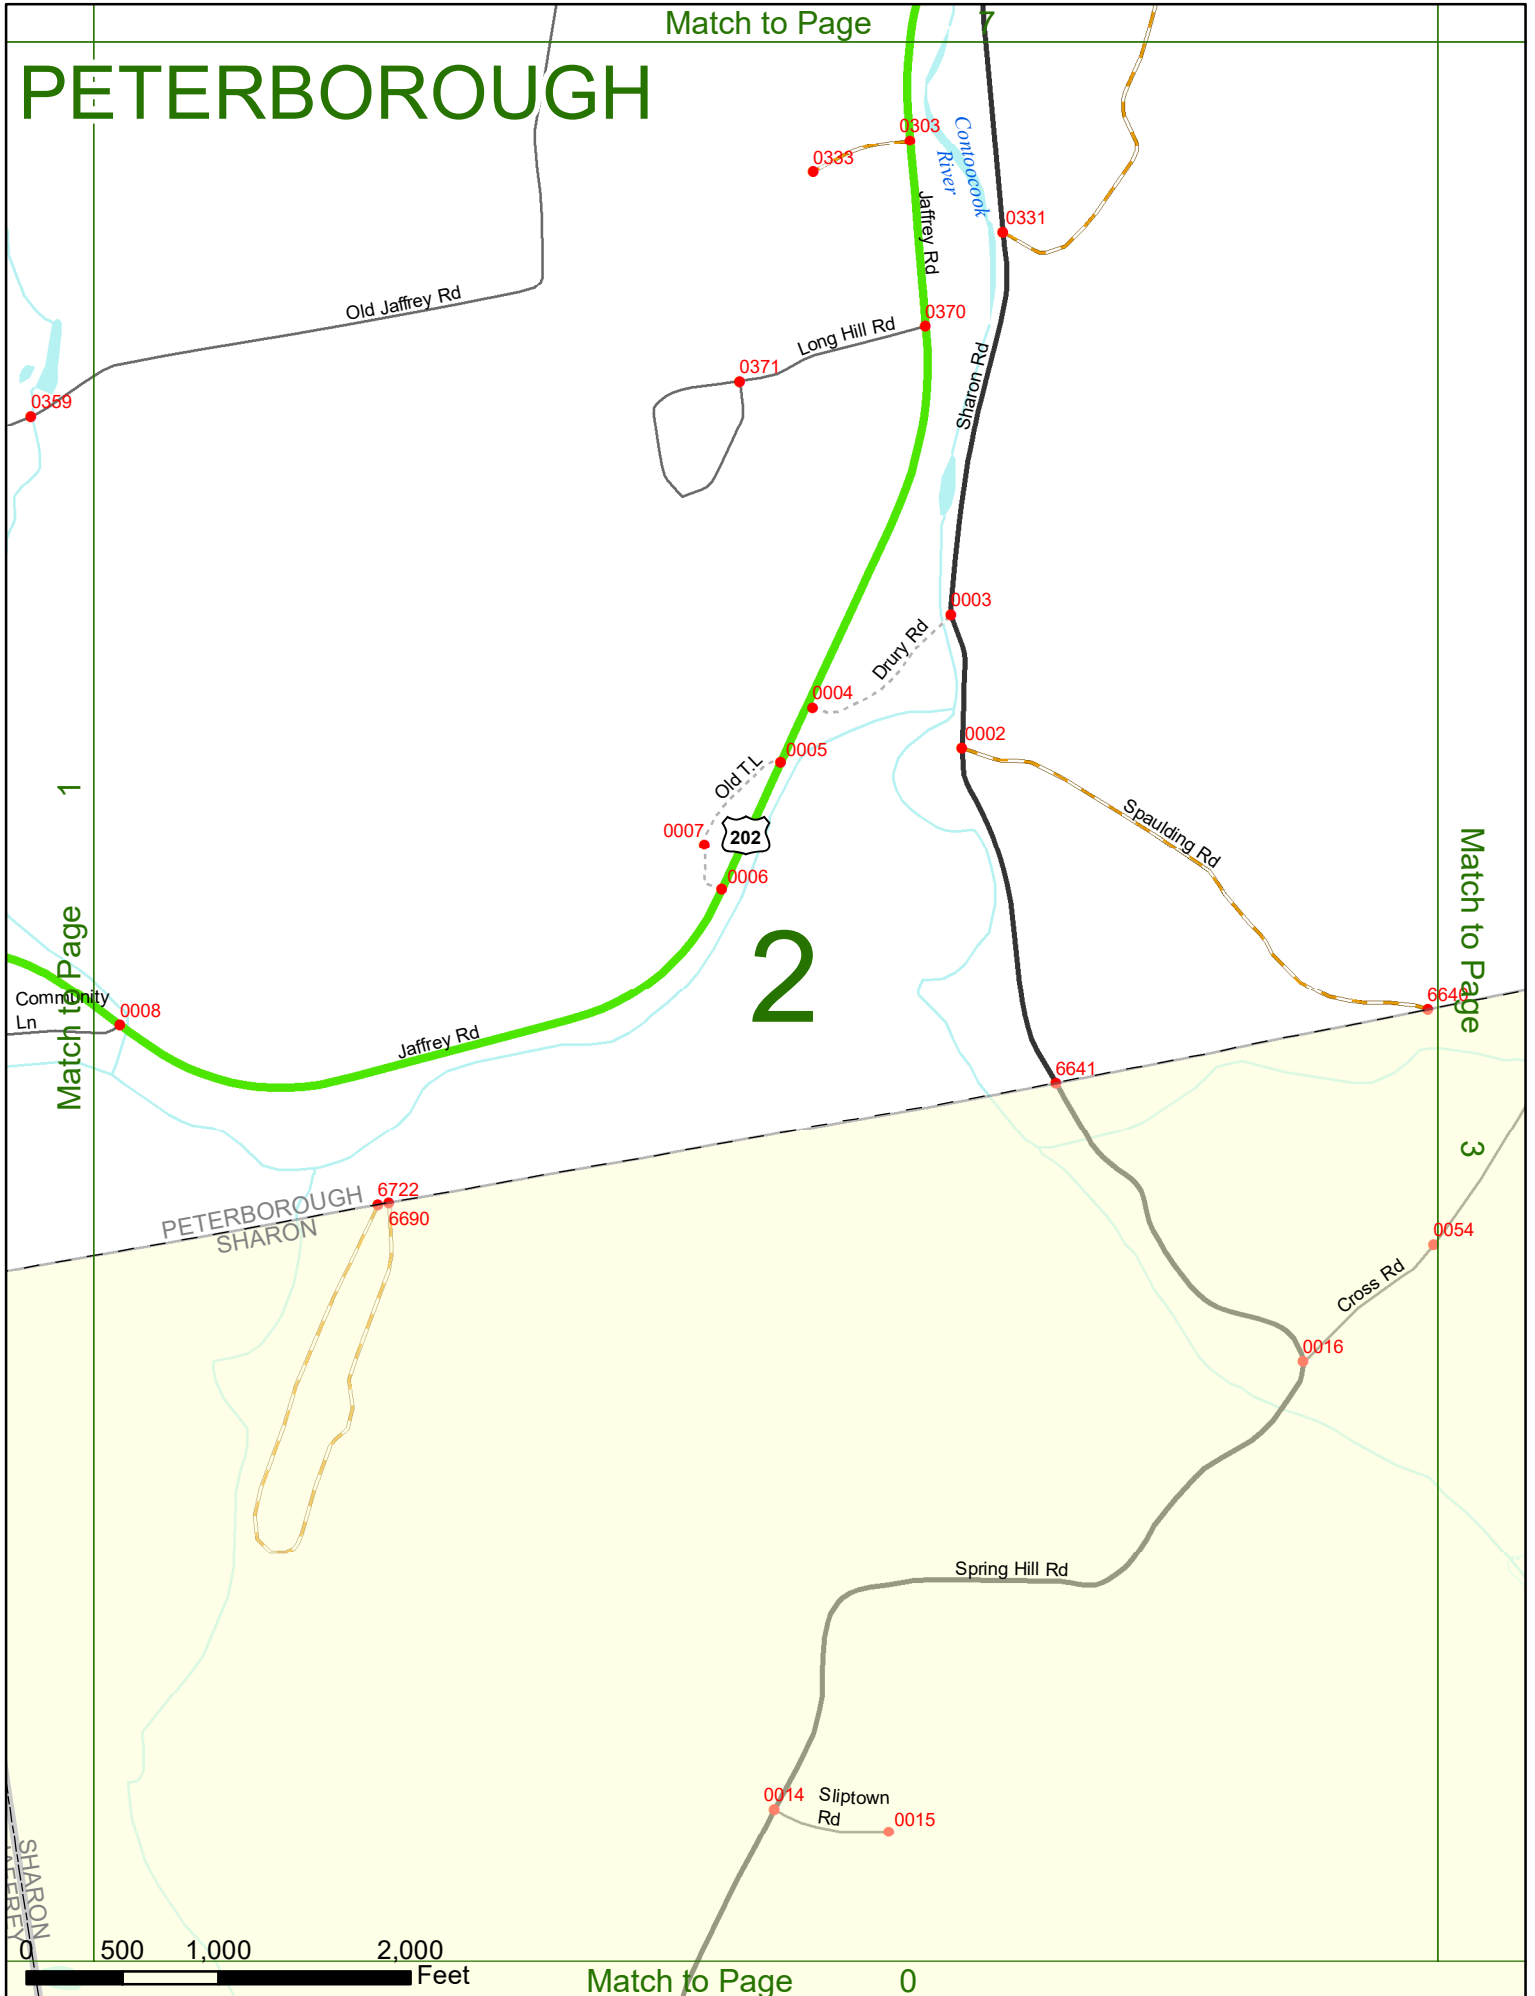

PETERBOROUGH

Match to Page 7

1

Match to Page

2

Match to Page

3

PETERBOROUGH
SHARON

Match to Page

0