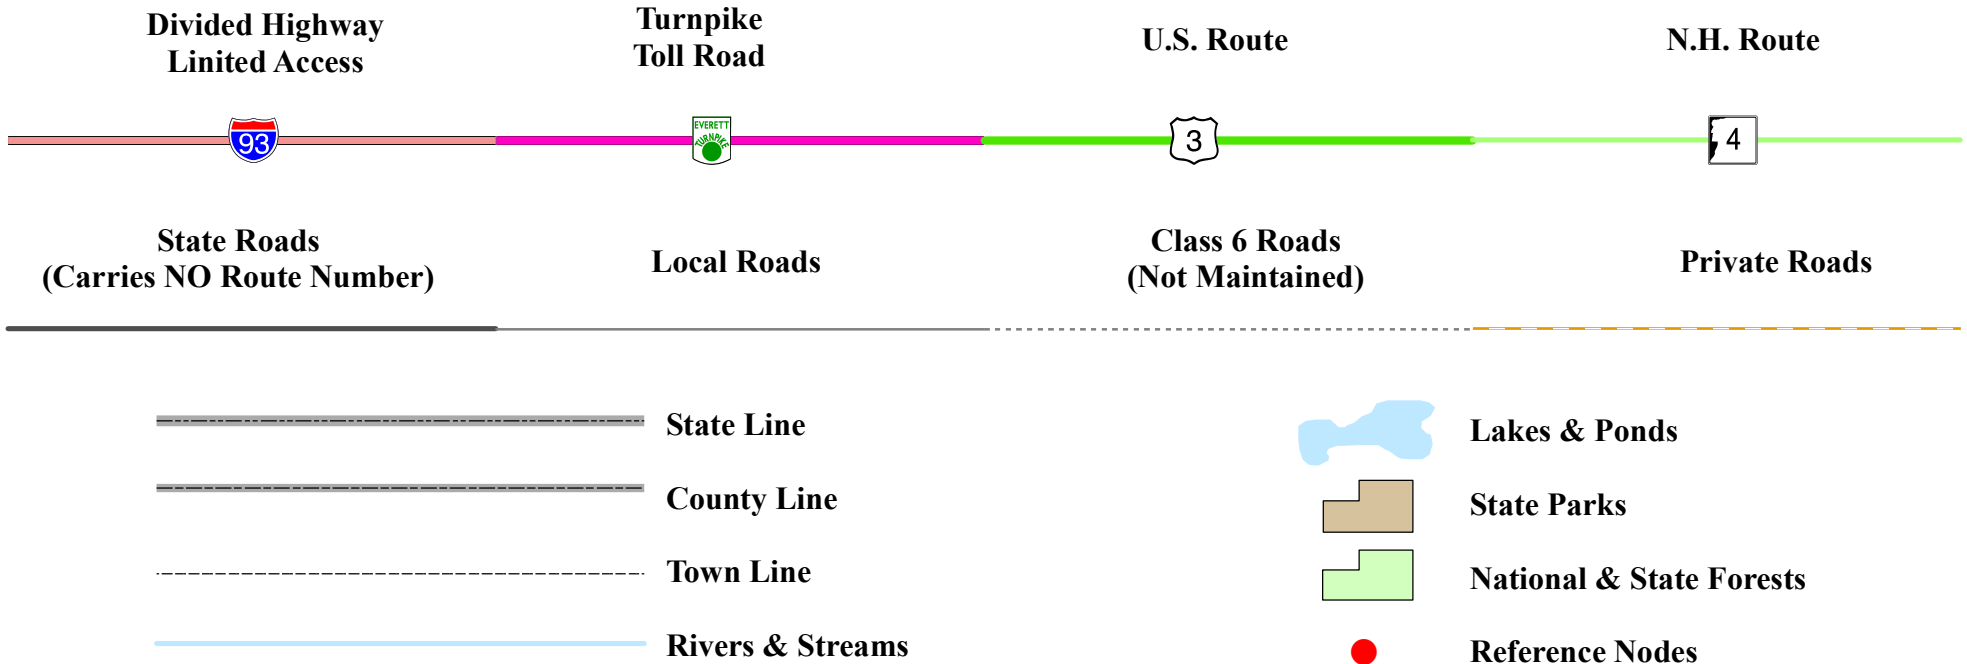

New Hampshire
DOT
 Department of Transportation

Maps and data sets are not guaranteed to be free from errors and omissions. Data is in a constant state of update and correction by various groups and agencies. Information displayed on this map is the best available at the time of publication.

2022 Nodal Reference Bookmap

LEGEND

NHDOT will accept crash locations based on the State of NH Uniform Police Traffic Accident Report.

Crash occurred on:

Option 1 Street Address
 123 Main Street

Option 2 Route No and/or Distance from NESW Intesecting Road, Bridge,
 Street name Intersecting Street Town/County line
 Main Street 500 E Oak Street