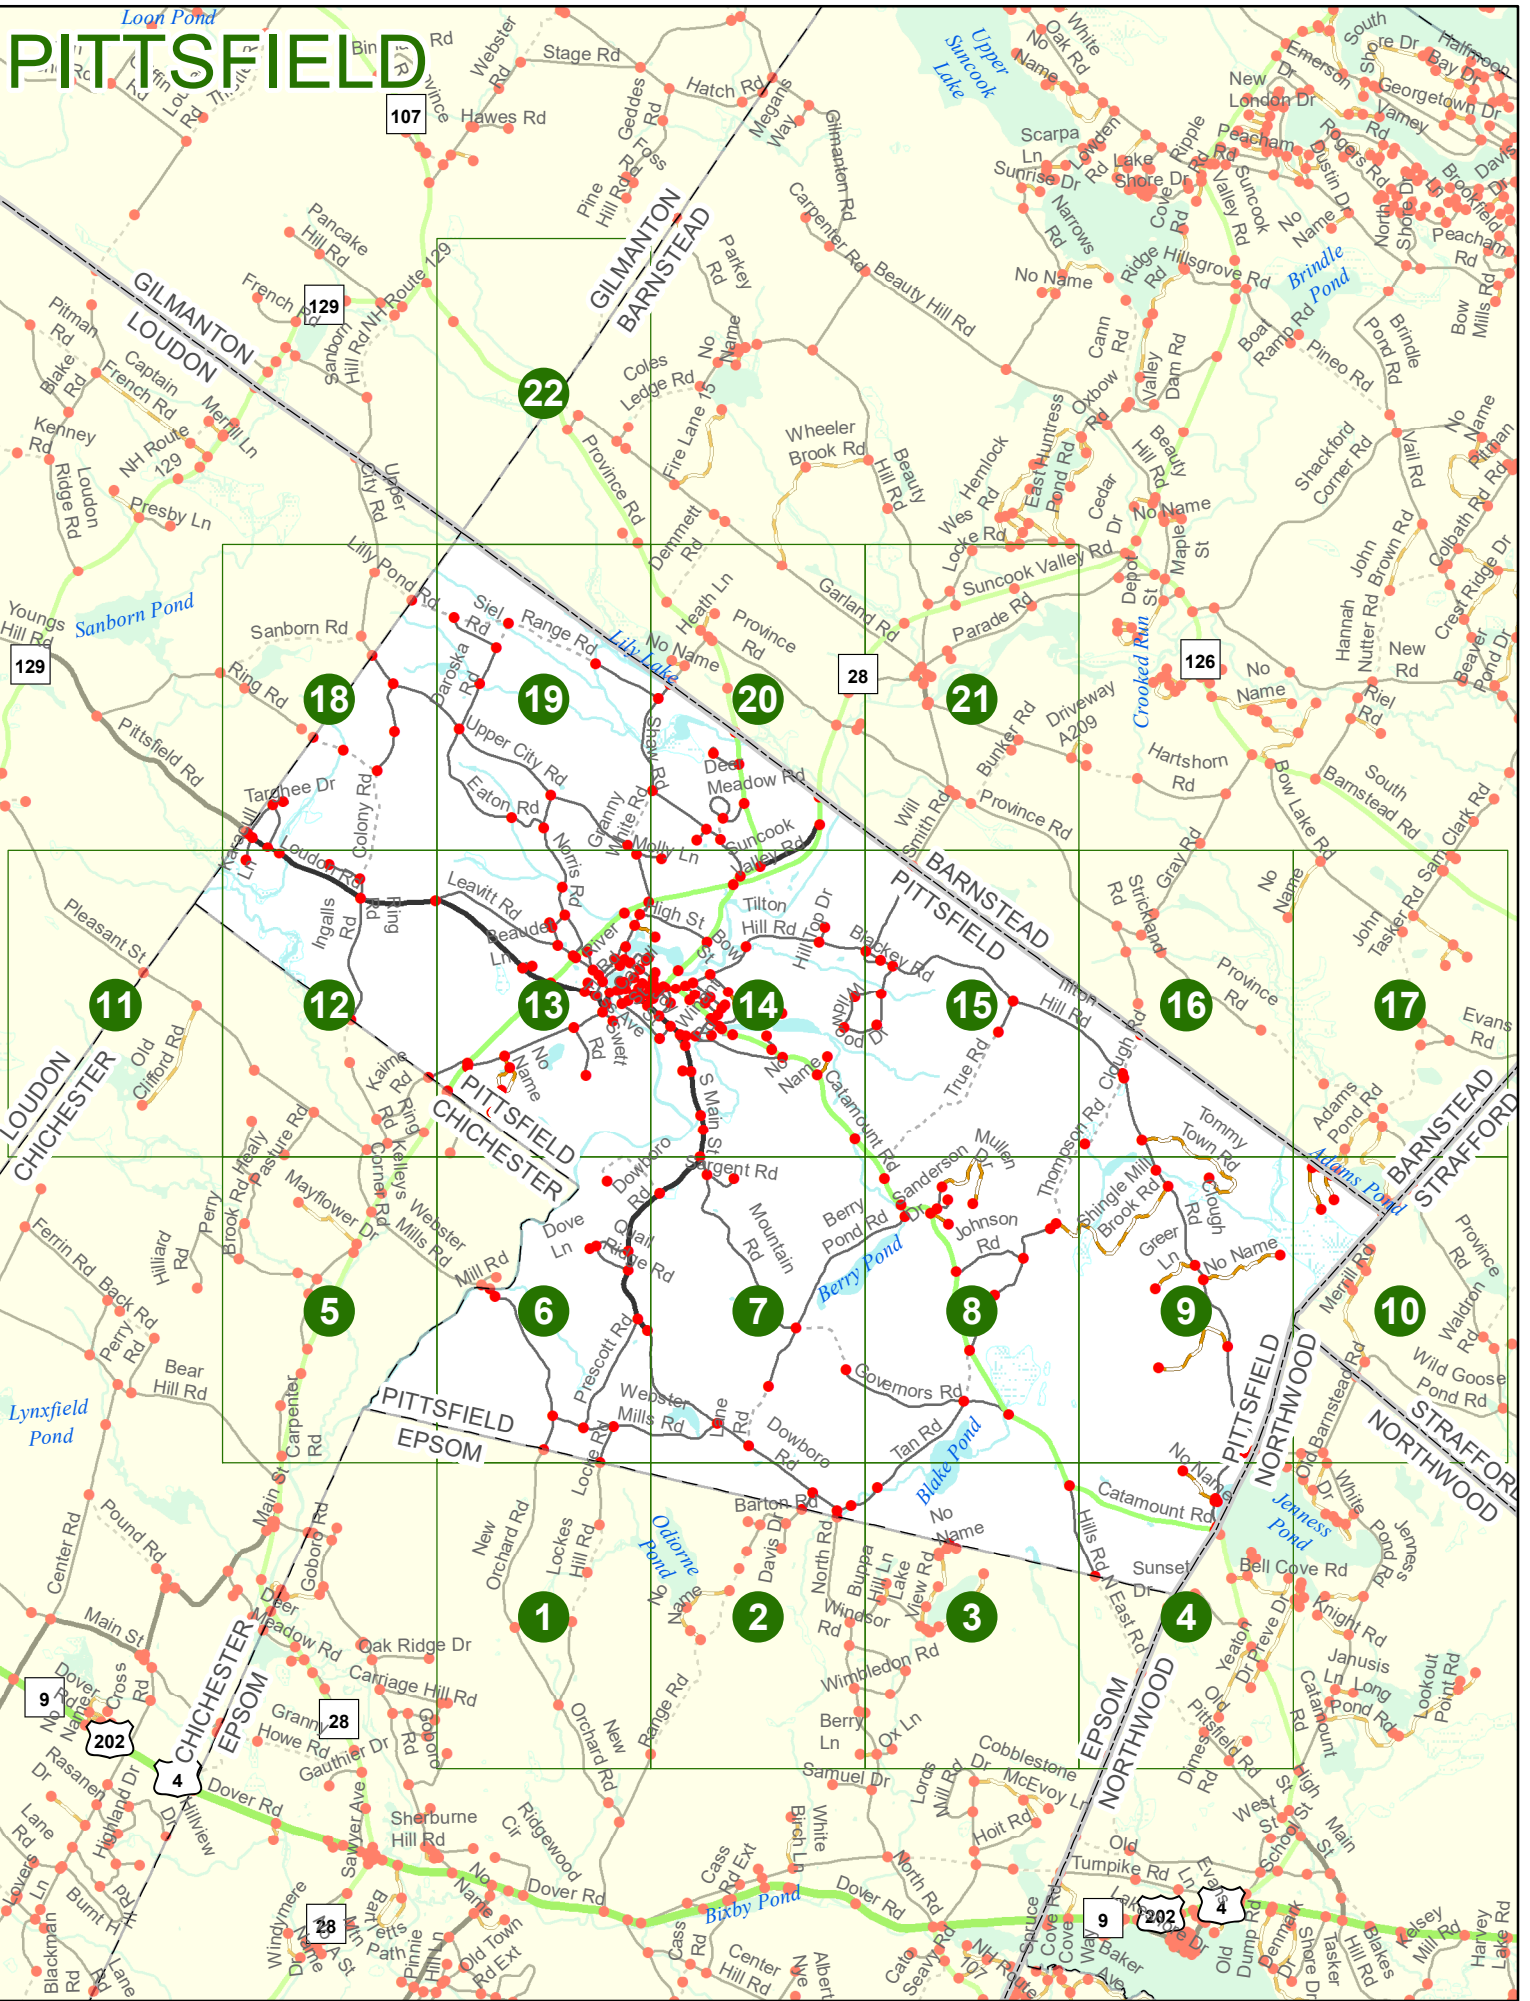

New Hampshire
DOT
 Department of Transportation

Maps and data sets are not guaranteed to be free from errors and omissions. Data is in a constant state of update and correction by various groups and agencies. Information displayed on this map is the best available at the time of publication.

2022 Nodal Reference Bookmap

LEGEND

NHDOT will accept crash locations based on the State of NH Uniform Police Traffic Accident Report.

Crash occurred on:

Option 1 Street Address
 123 Main Street

Option 2 Route No and/or Distance from NESW Intesecting Road, Bridge,
 Street name Intersecting Street Town/County line
 Main Street 500 E Oak Street

Option 3 First Node Distance from First Node Second Node
 515 212 632

Option 4 Route No and/or Mile Marker on Interstate Only NESW Mile (Marker)
 Street name
 189S 700 feet S 36.8

Option 3 – Example

Street Name Loudon Road
First Node 803
Distance from First Node 318 Ft
Second Node 813