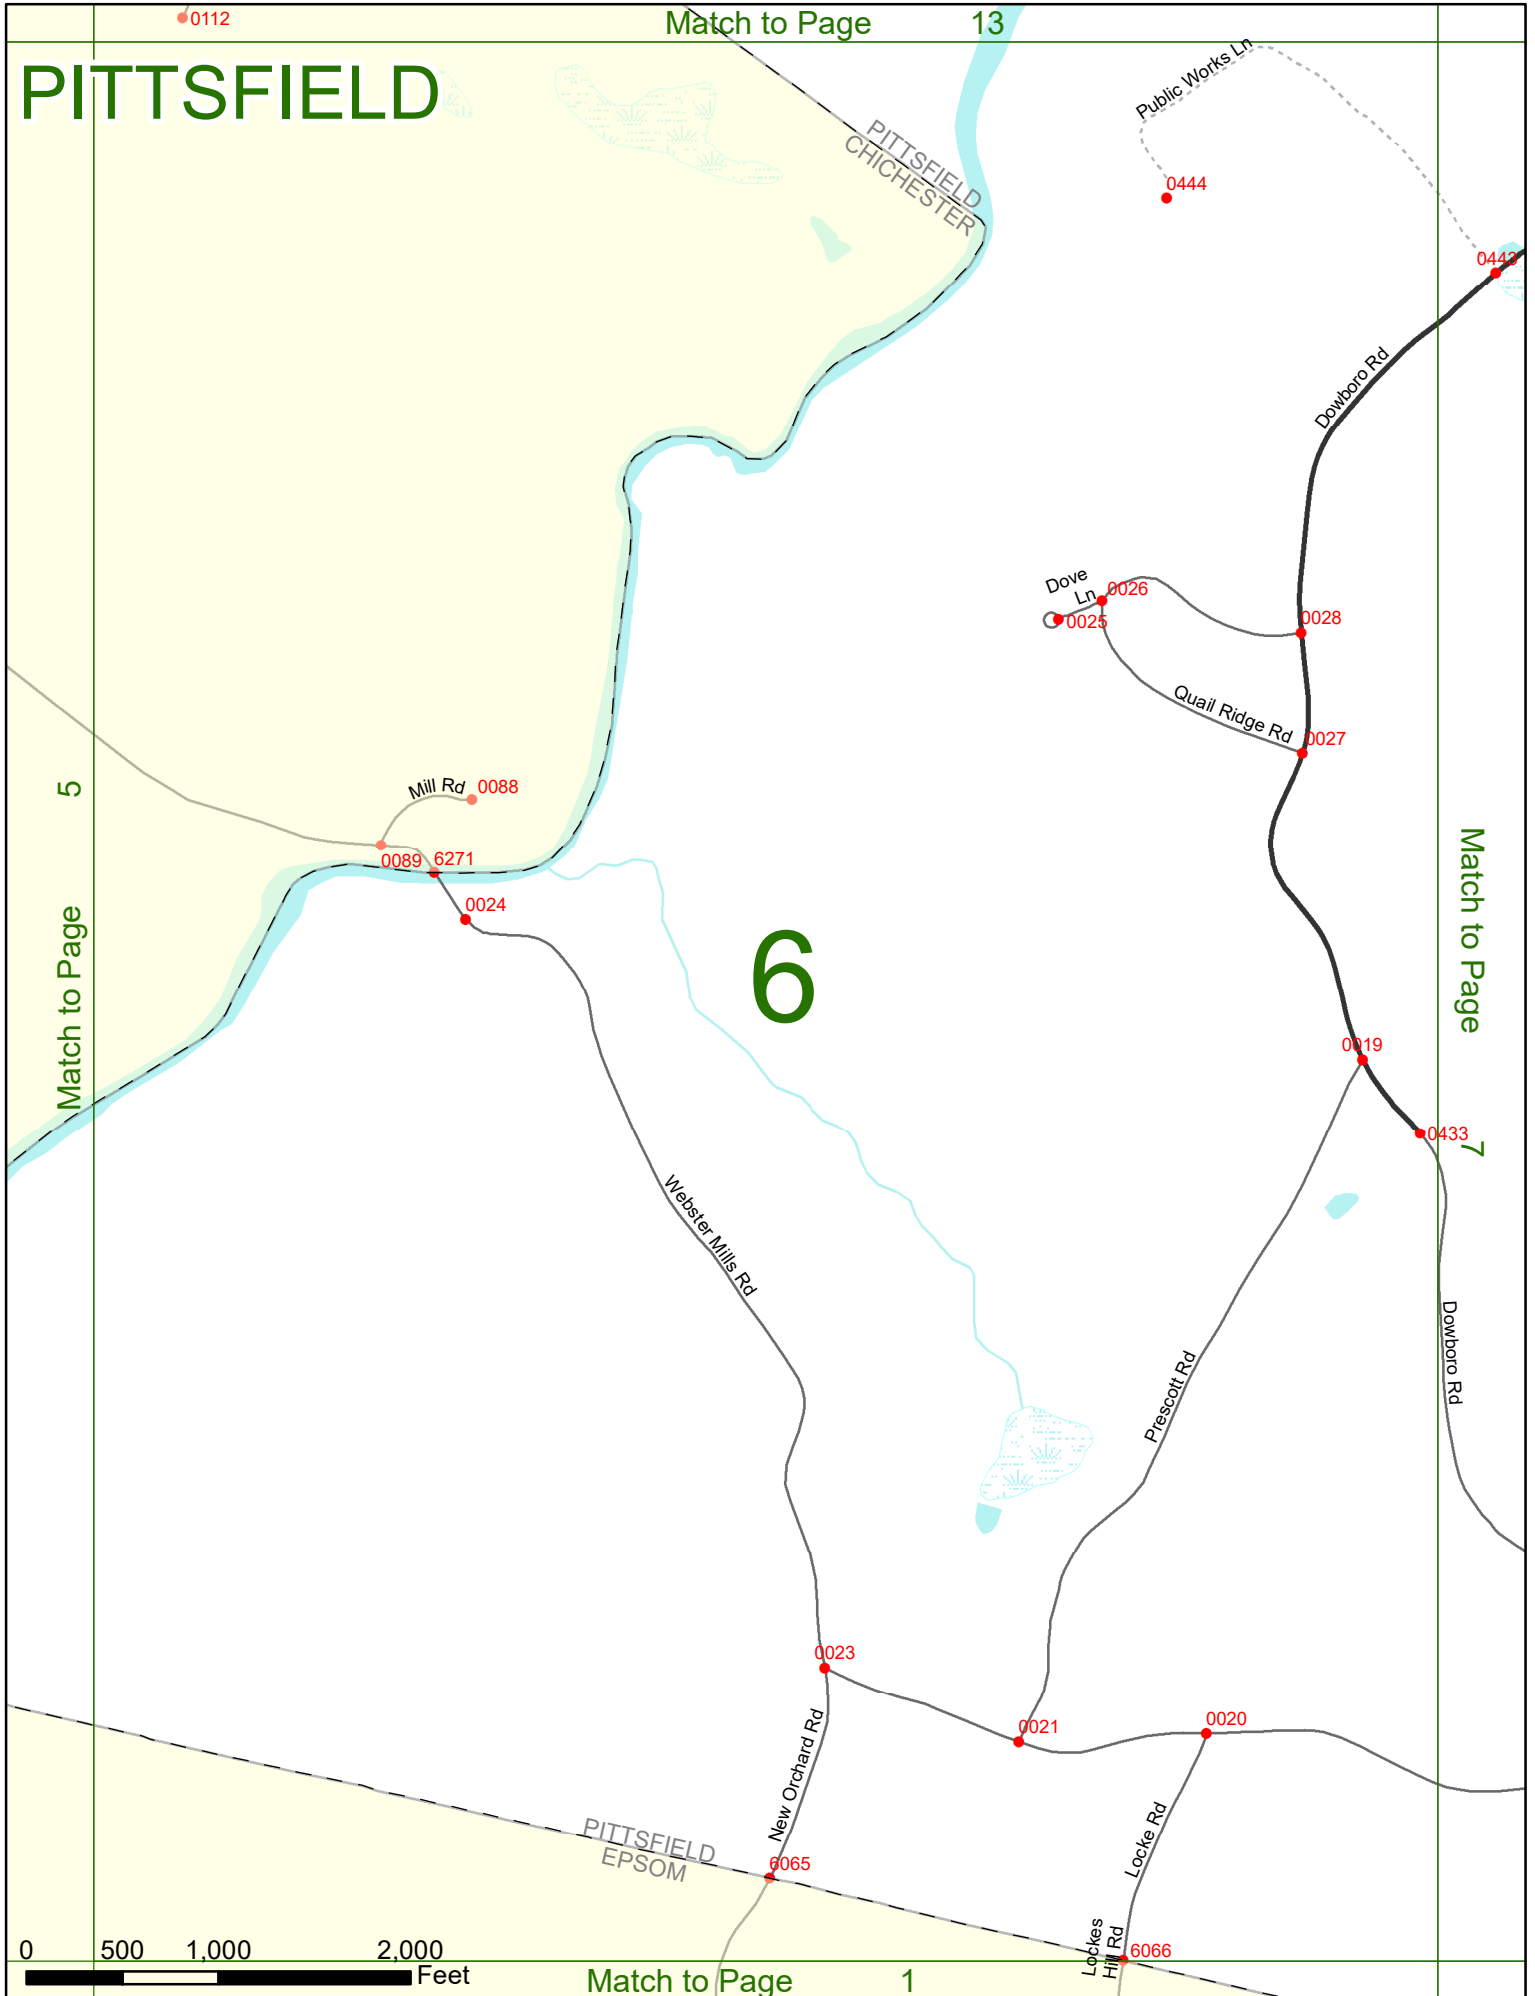

PITTSFIELD

Match to Page 13

6

Match to Page 5

Match to Page 7

Match to Page 1