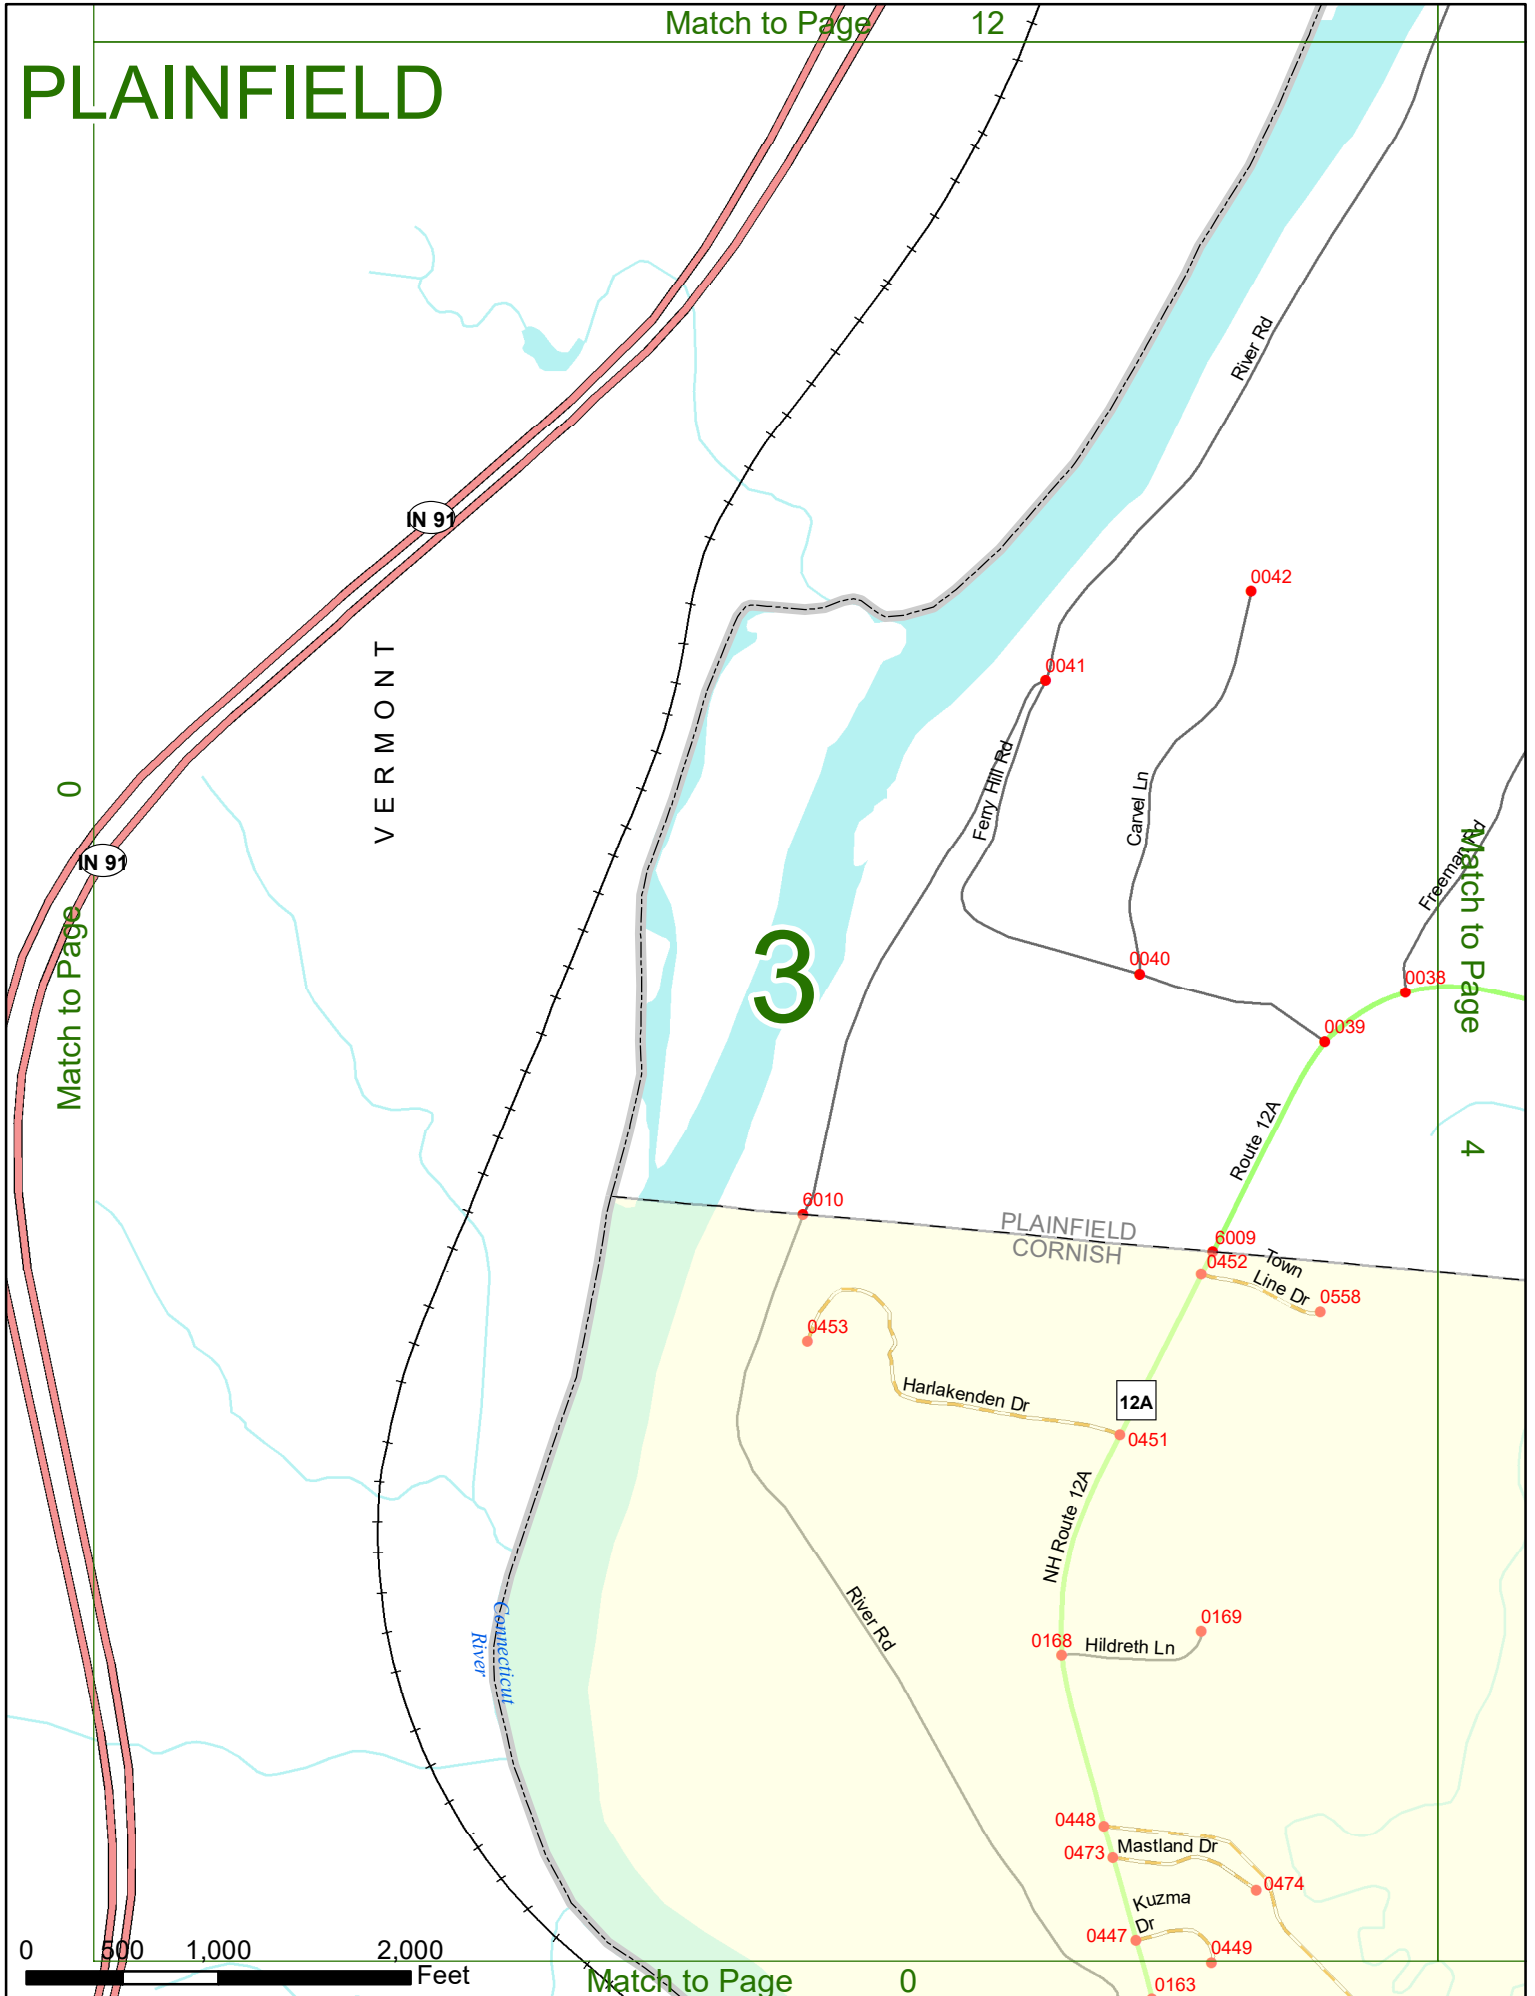

PLAINFIELD

Match to Page 12

Match to Page 0

VERMONT

3

Match to Page 4

4

0 500 1,000 2,000 Feet

Match to Page 0