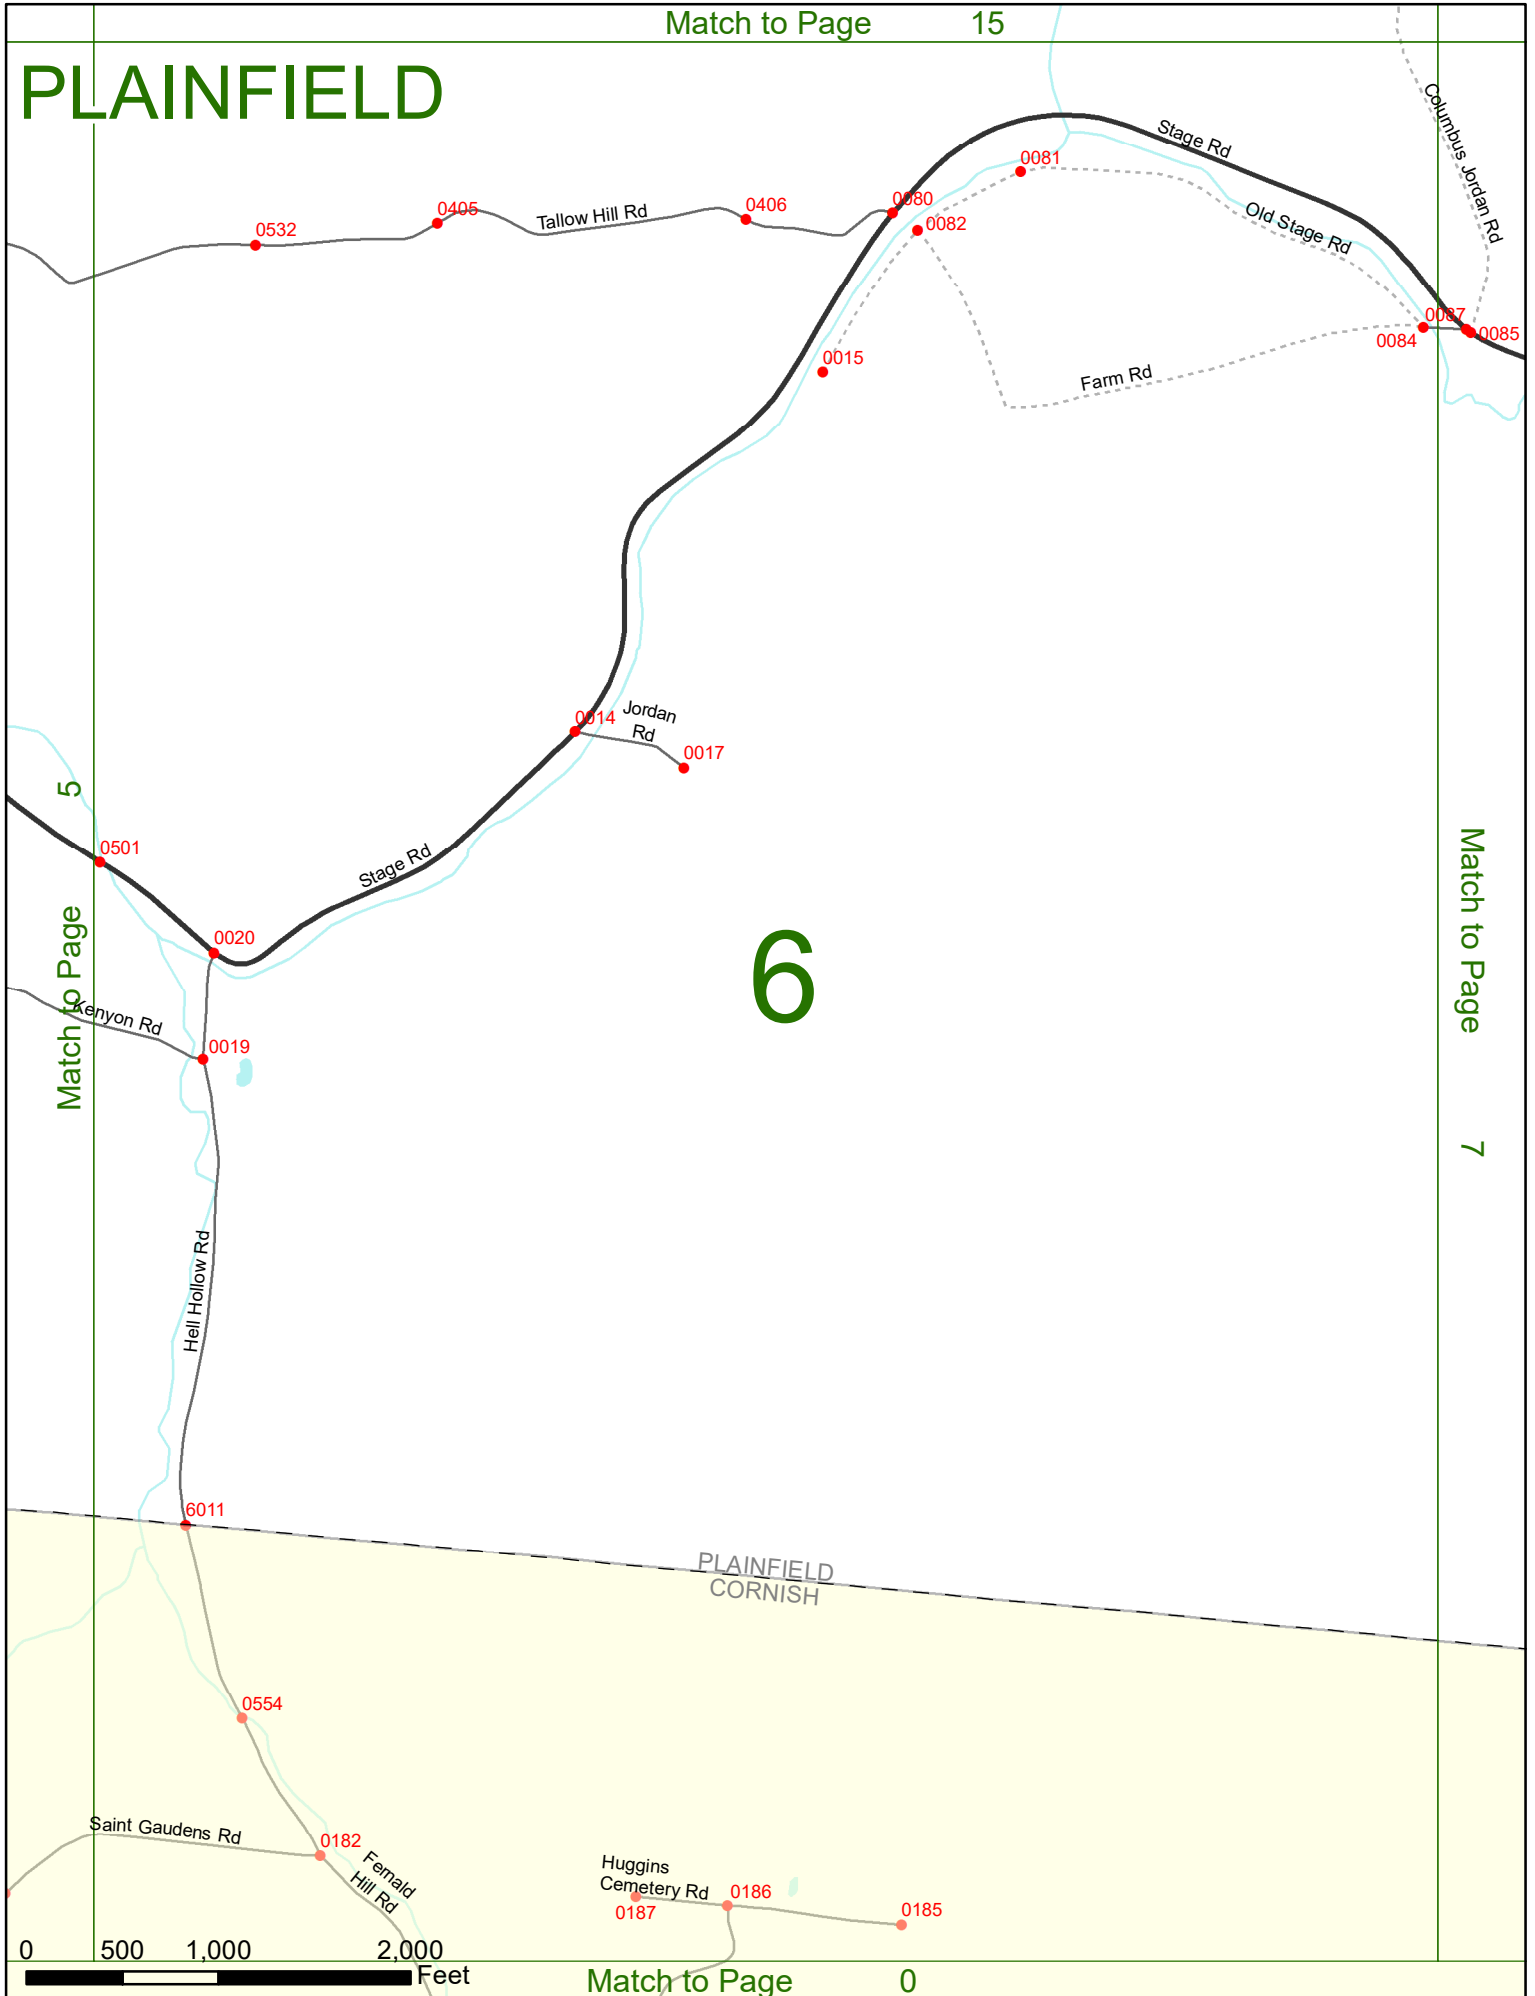

PLAINFIELD

6

5

Match to Page

Match to Page

7

0 500 1,000 2,000 Feet

Match to Page

0

PLAINFIELD
CORNISH