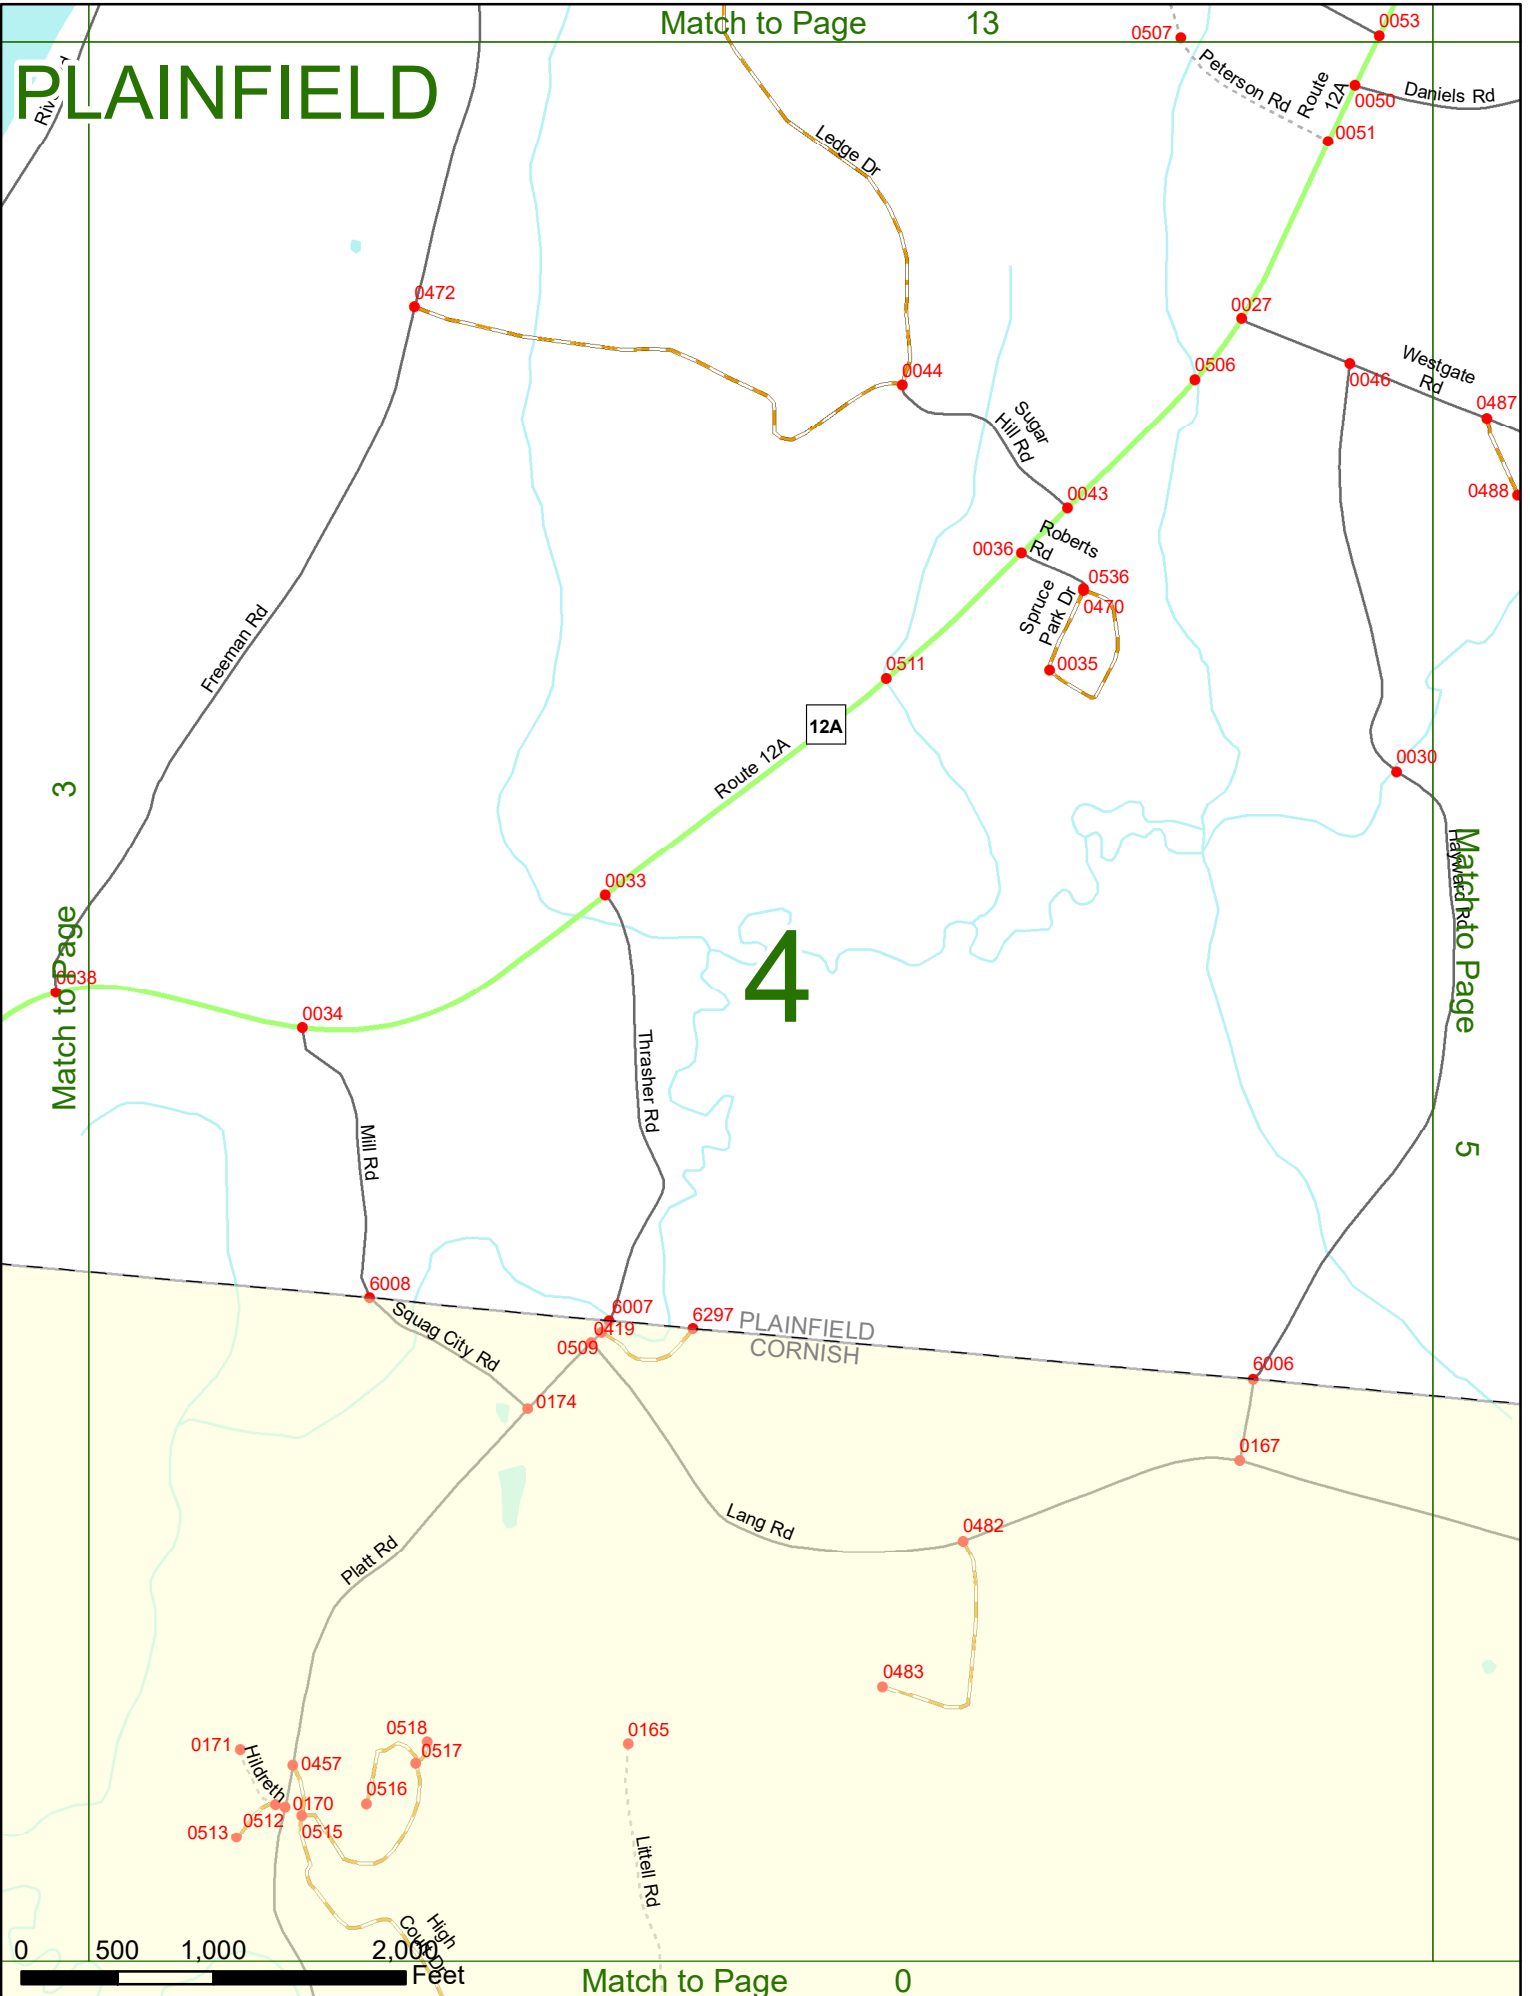

PLAINFIELD

Match to Page 13

Match to Page 3

Match to Page 5

4

Match to Page 0