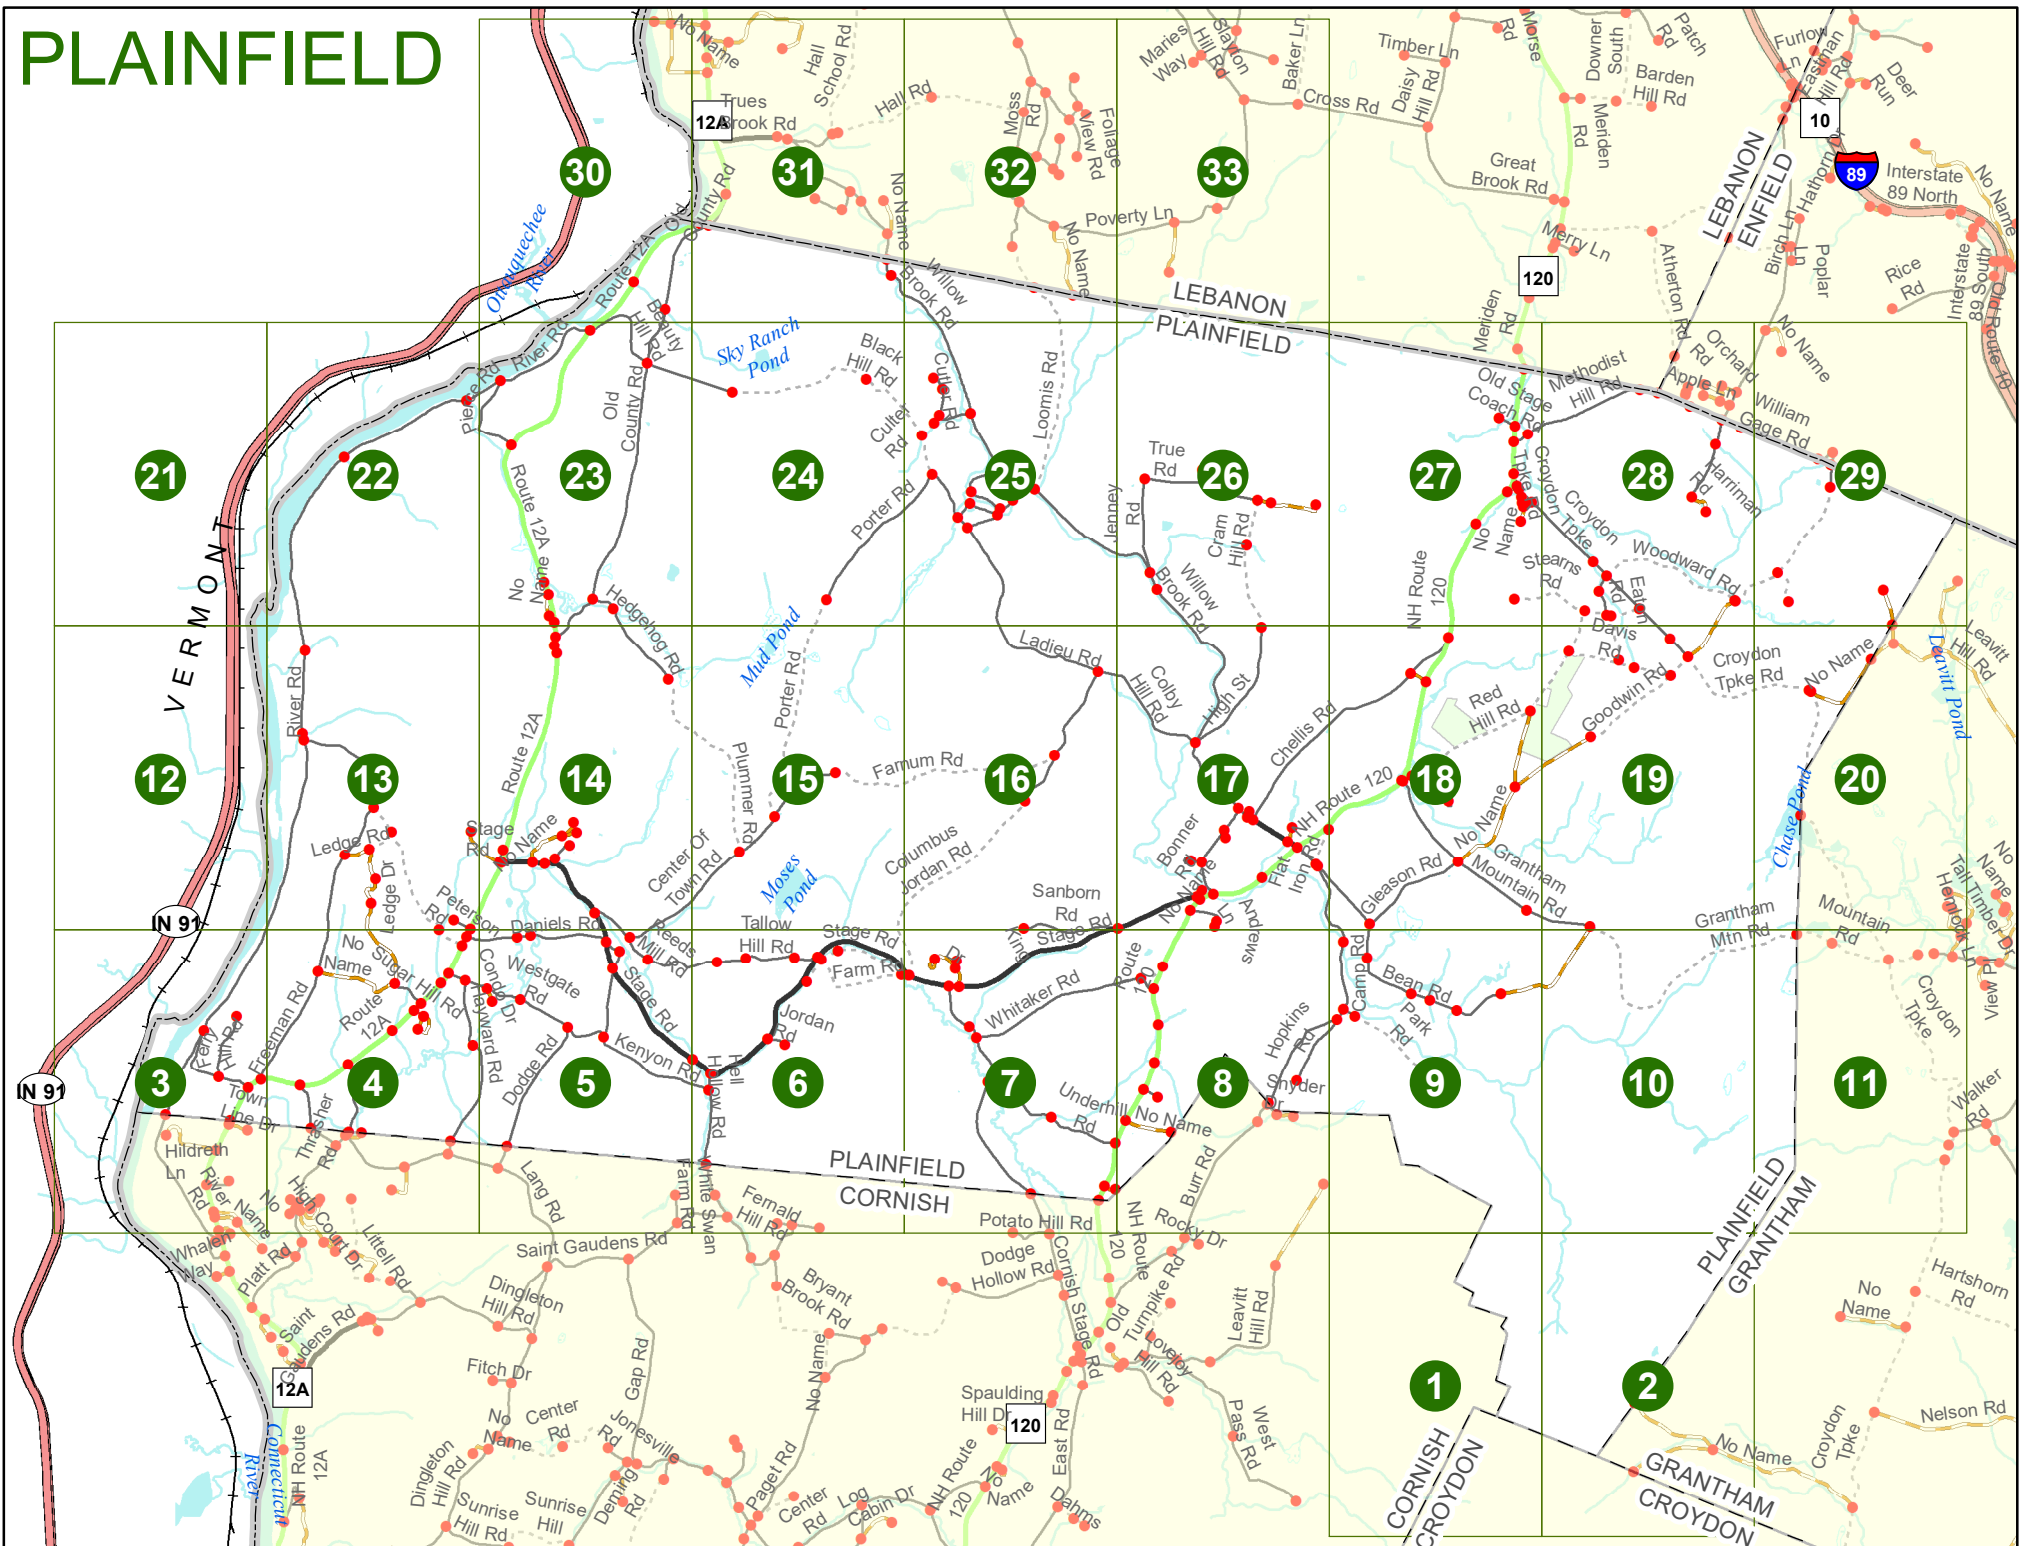

PLAINFIELD