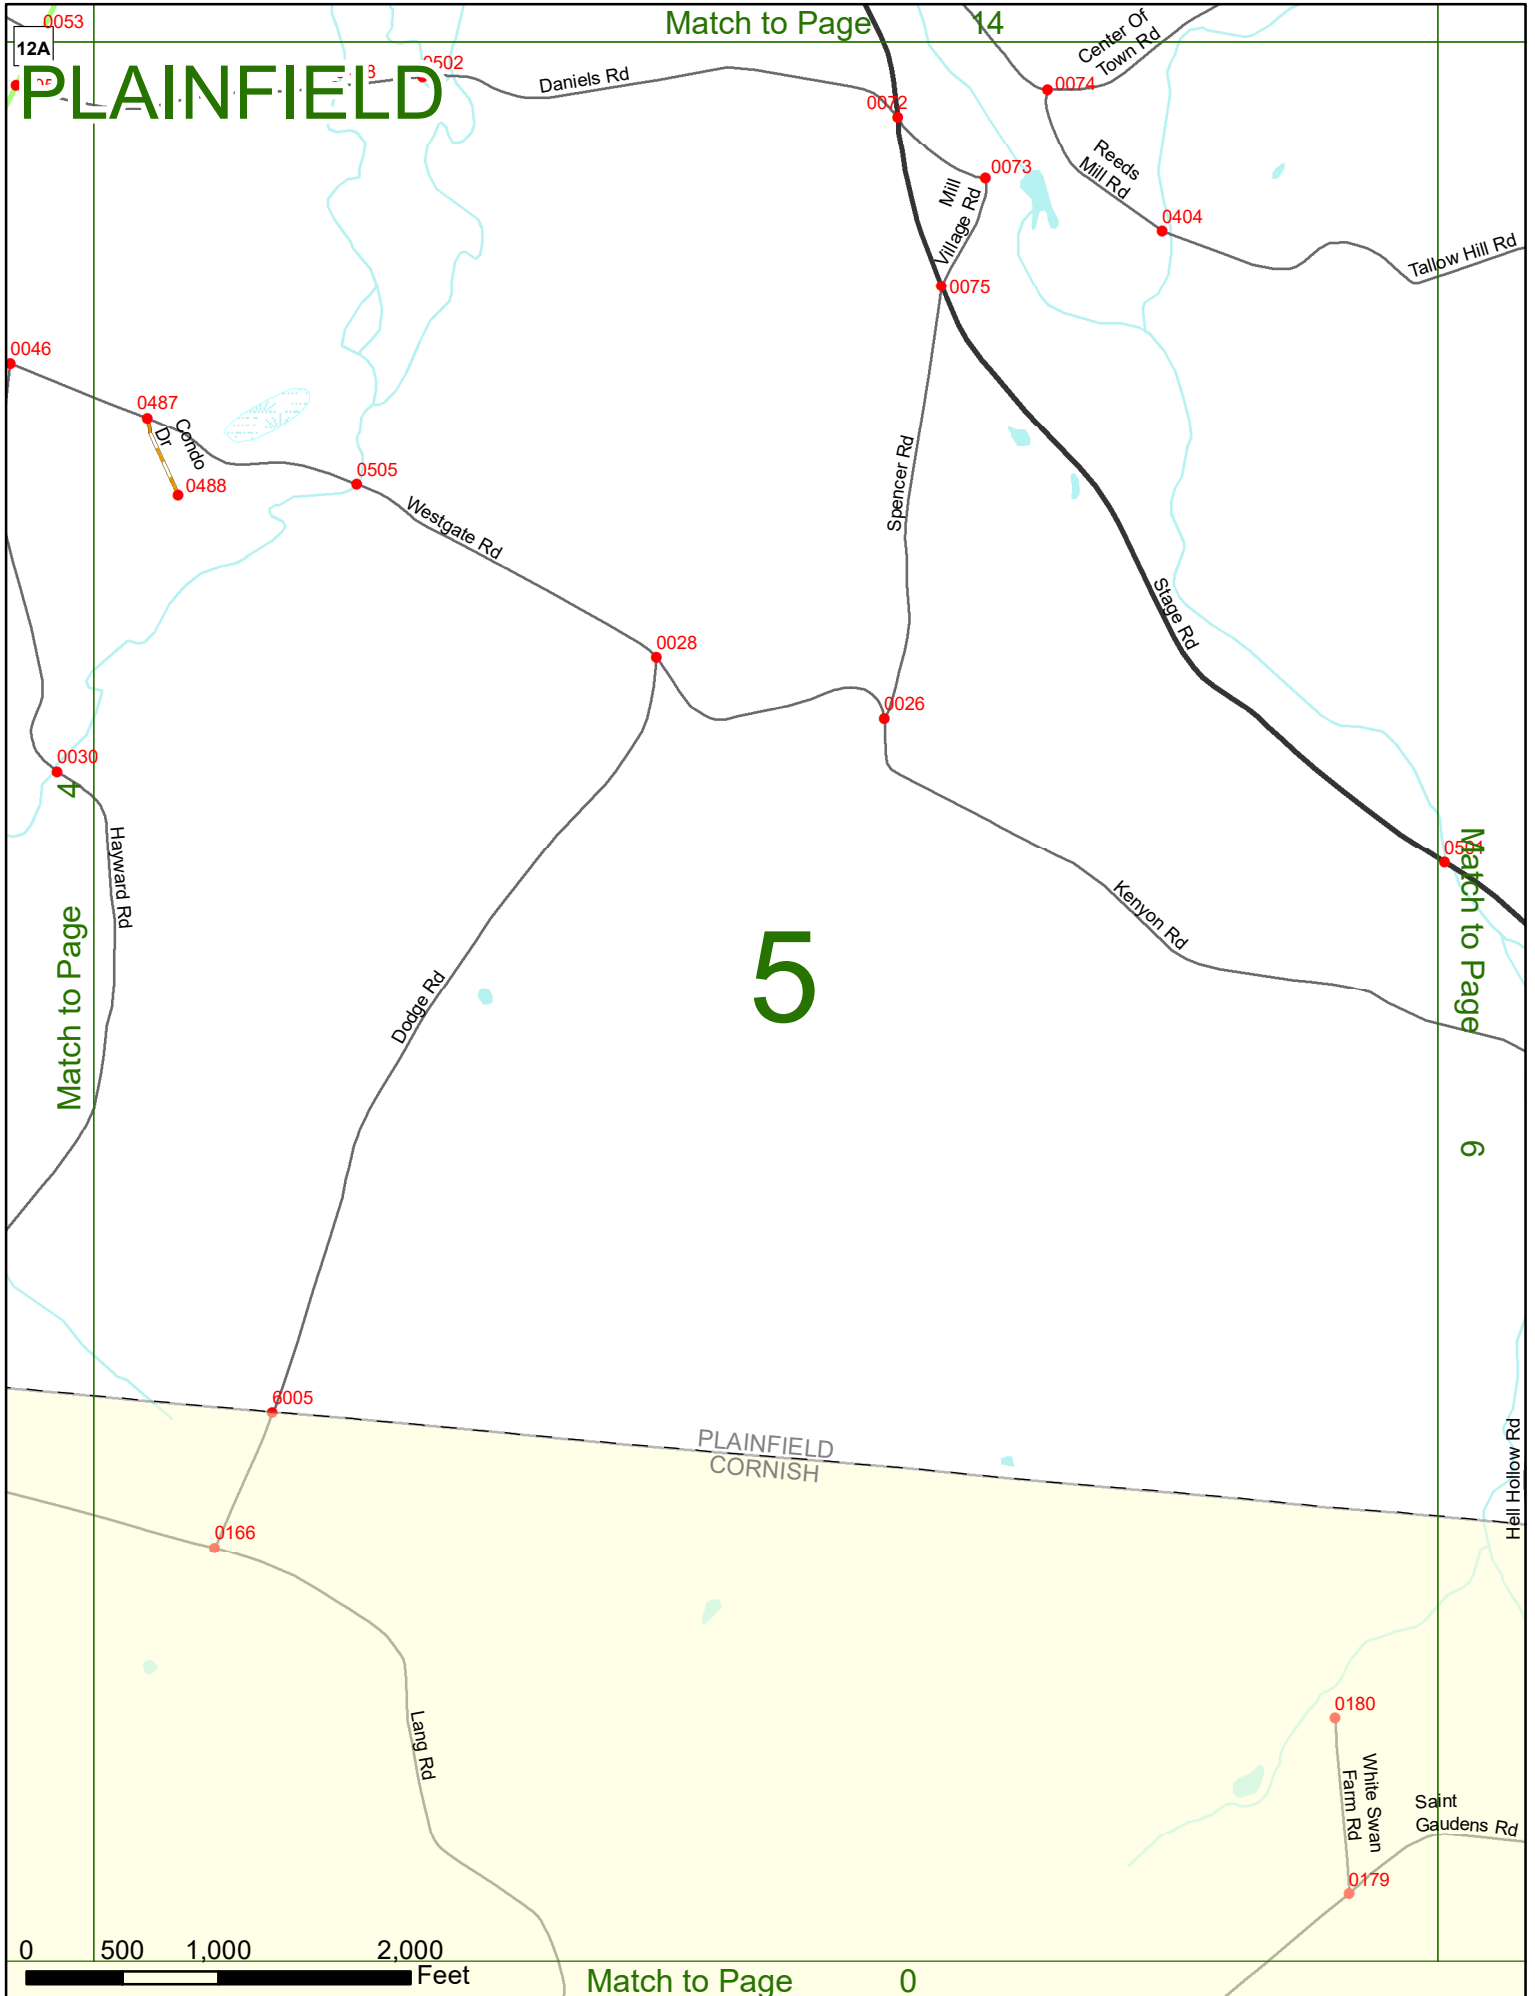

0053
12A

PLAINFIELD

Match to Page 14

0046

0487

0488

0505

0028

0026

0030

Match to Page 4

5

0005

0166

PLAINFIELD
CORNISH

0 500 1,000 2,000 Feet

Match to Page 0

0072

14

0074

0073

0404

0075

0594

6

0180

White Swan
Farm Rd

0179

Saint
Gaudens Rd

Hell Hollow Rd

Tallow Hill Rd

Center Of
Town Rd

Reeds
Mill Rd

Spencer Rd

State Rd

Kenyon Rd

Dodge Rd

Westgate Rd

Daniels Rd

Hayward Rd

Condo