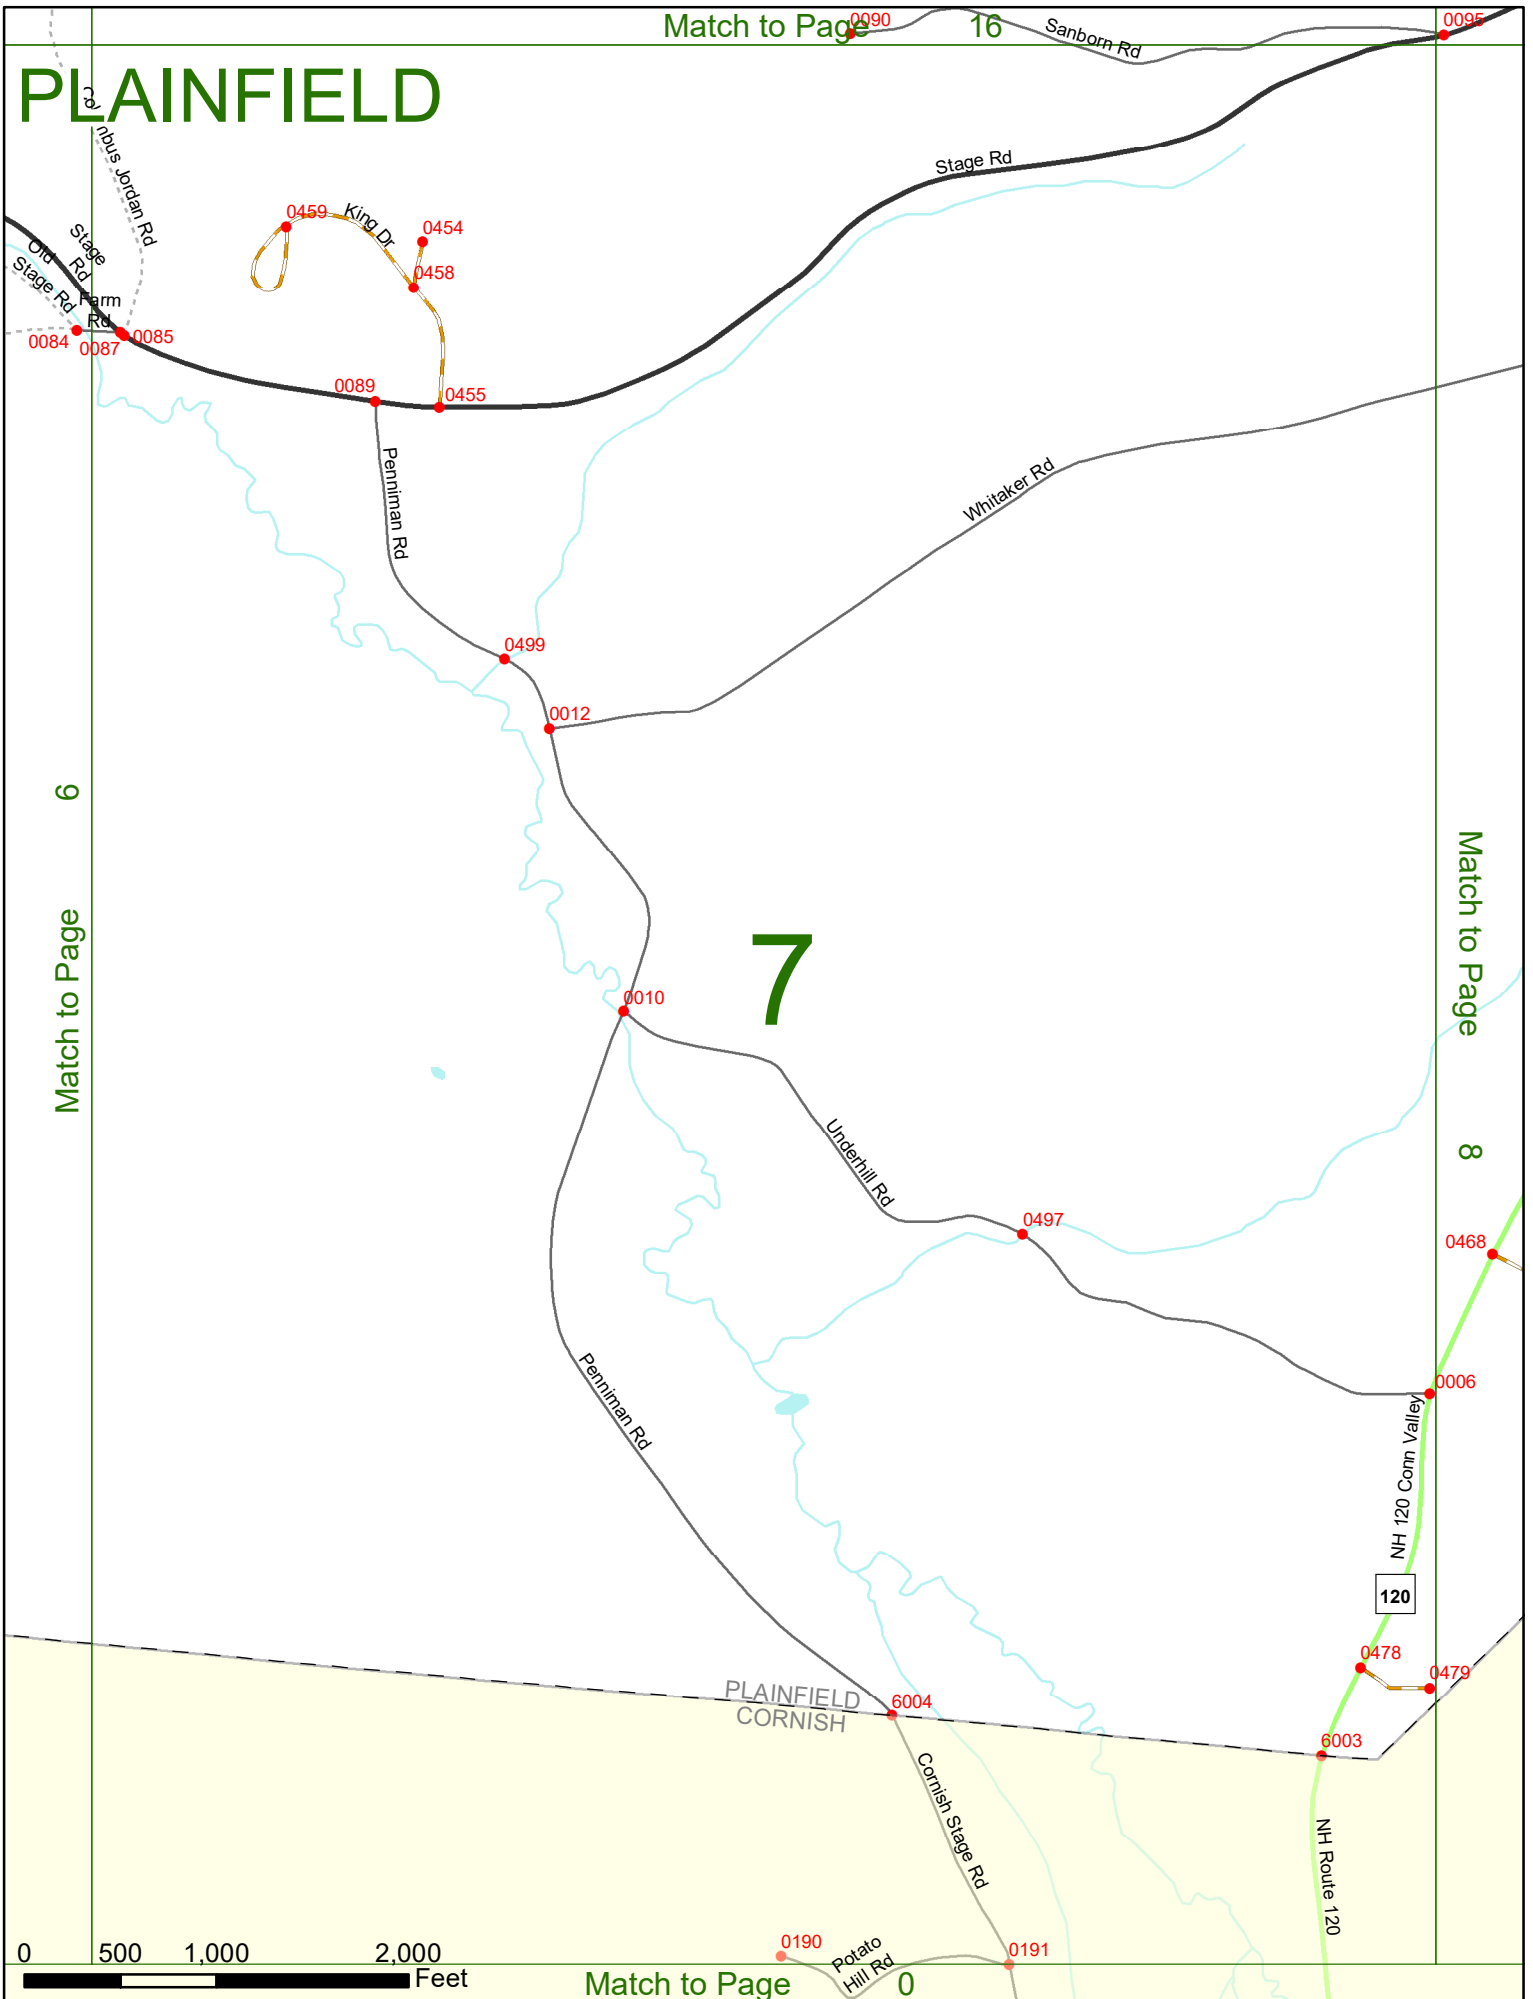

PLAINFIELD

Match to Page 16

Match to Page 6

Match to Page 8

7

Match to Page 0