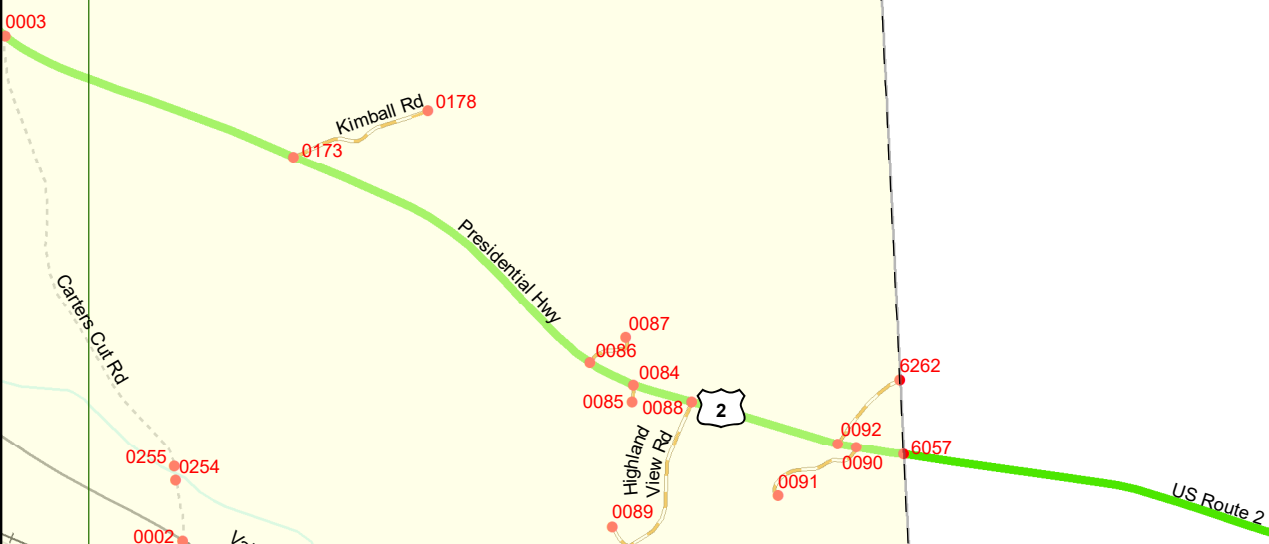

RANDOLPH

0

Match to Page

7

RANDOLPH
JEFFERSON

Match to Page

8

Match to Page

1