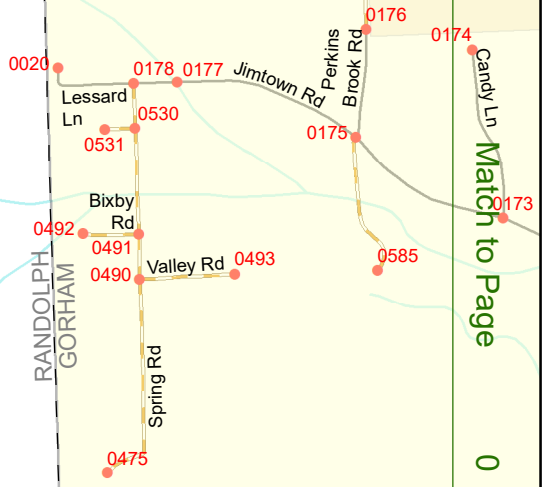

RANDOLPH

Match to Page 17

18

Moose Brook SP

Match to Page 0

Randolph Hill Rd