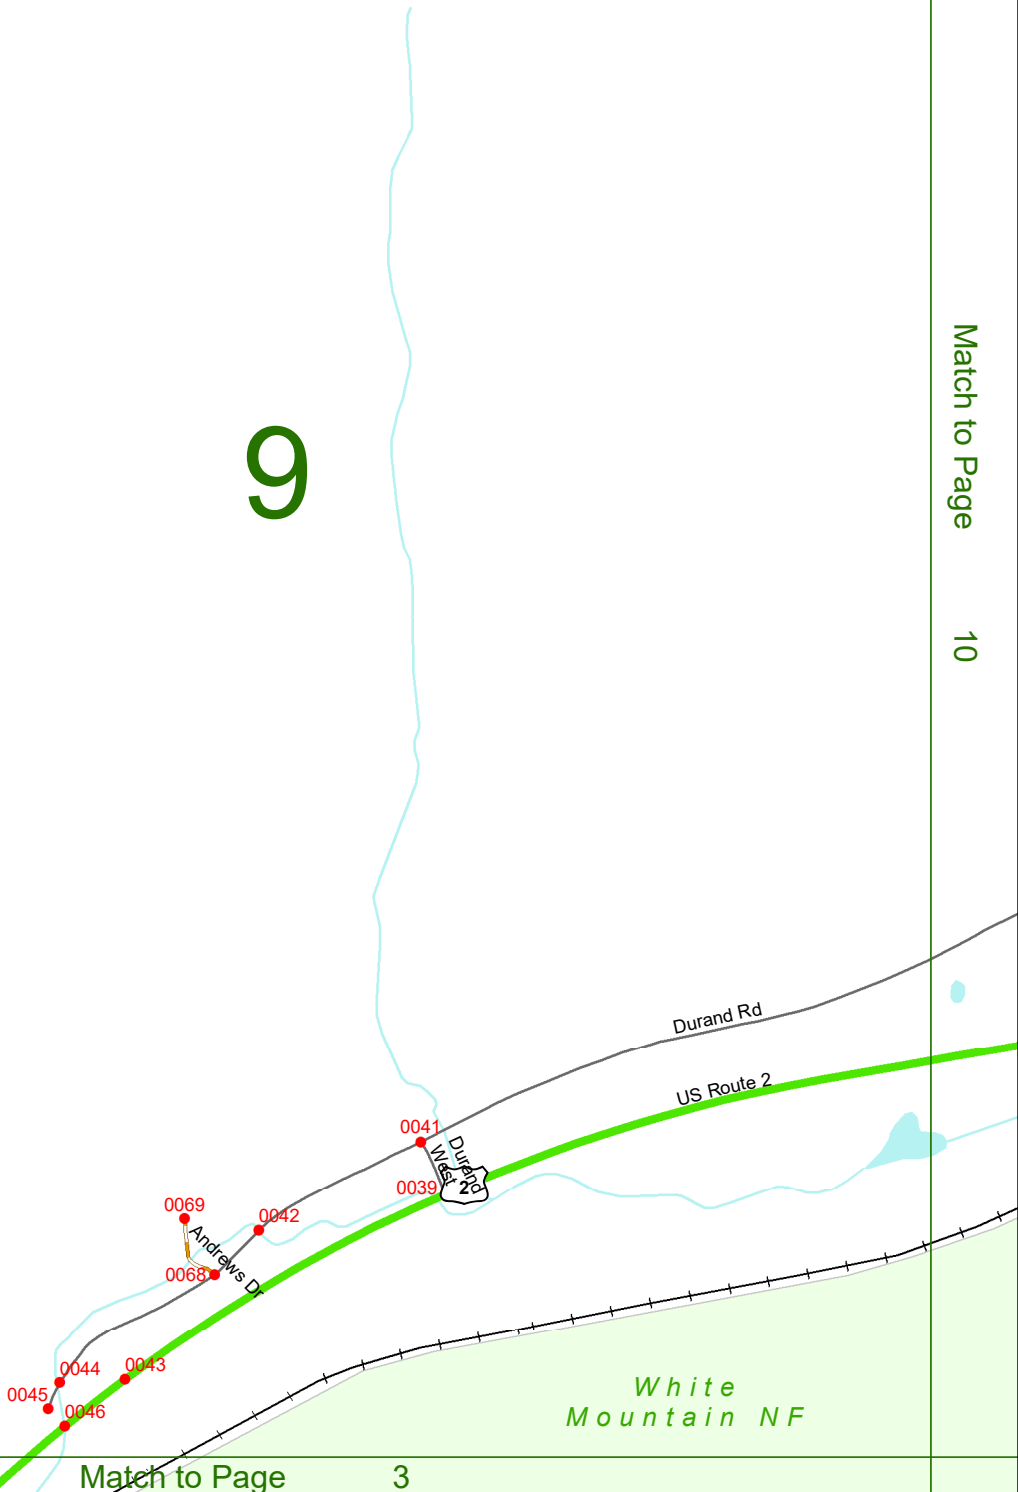

RANDOLPH

8

Match to Page

Match to Page 10

9

0 500 1,000 2,000 Feet

Match to Page 3