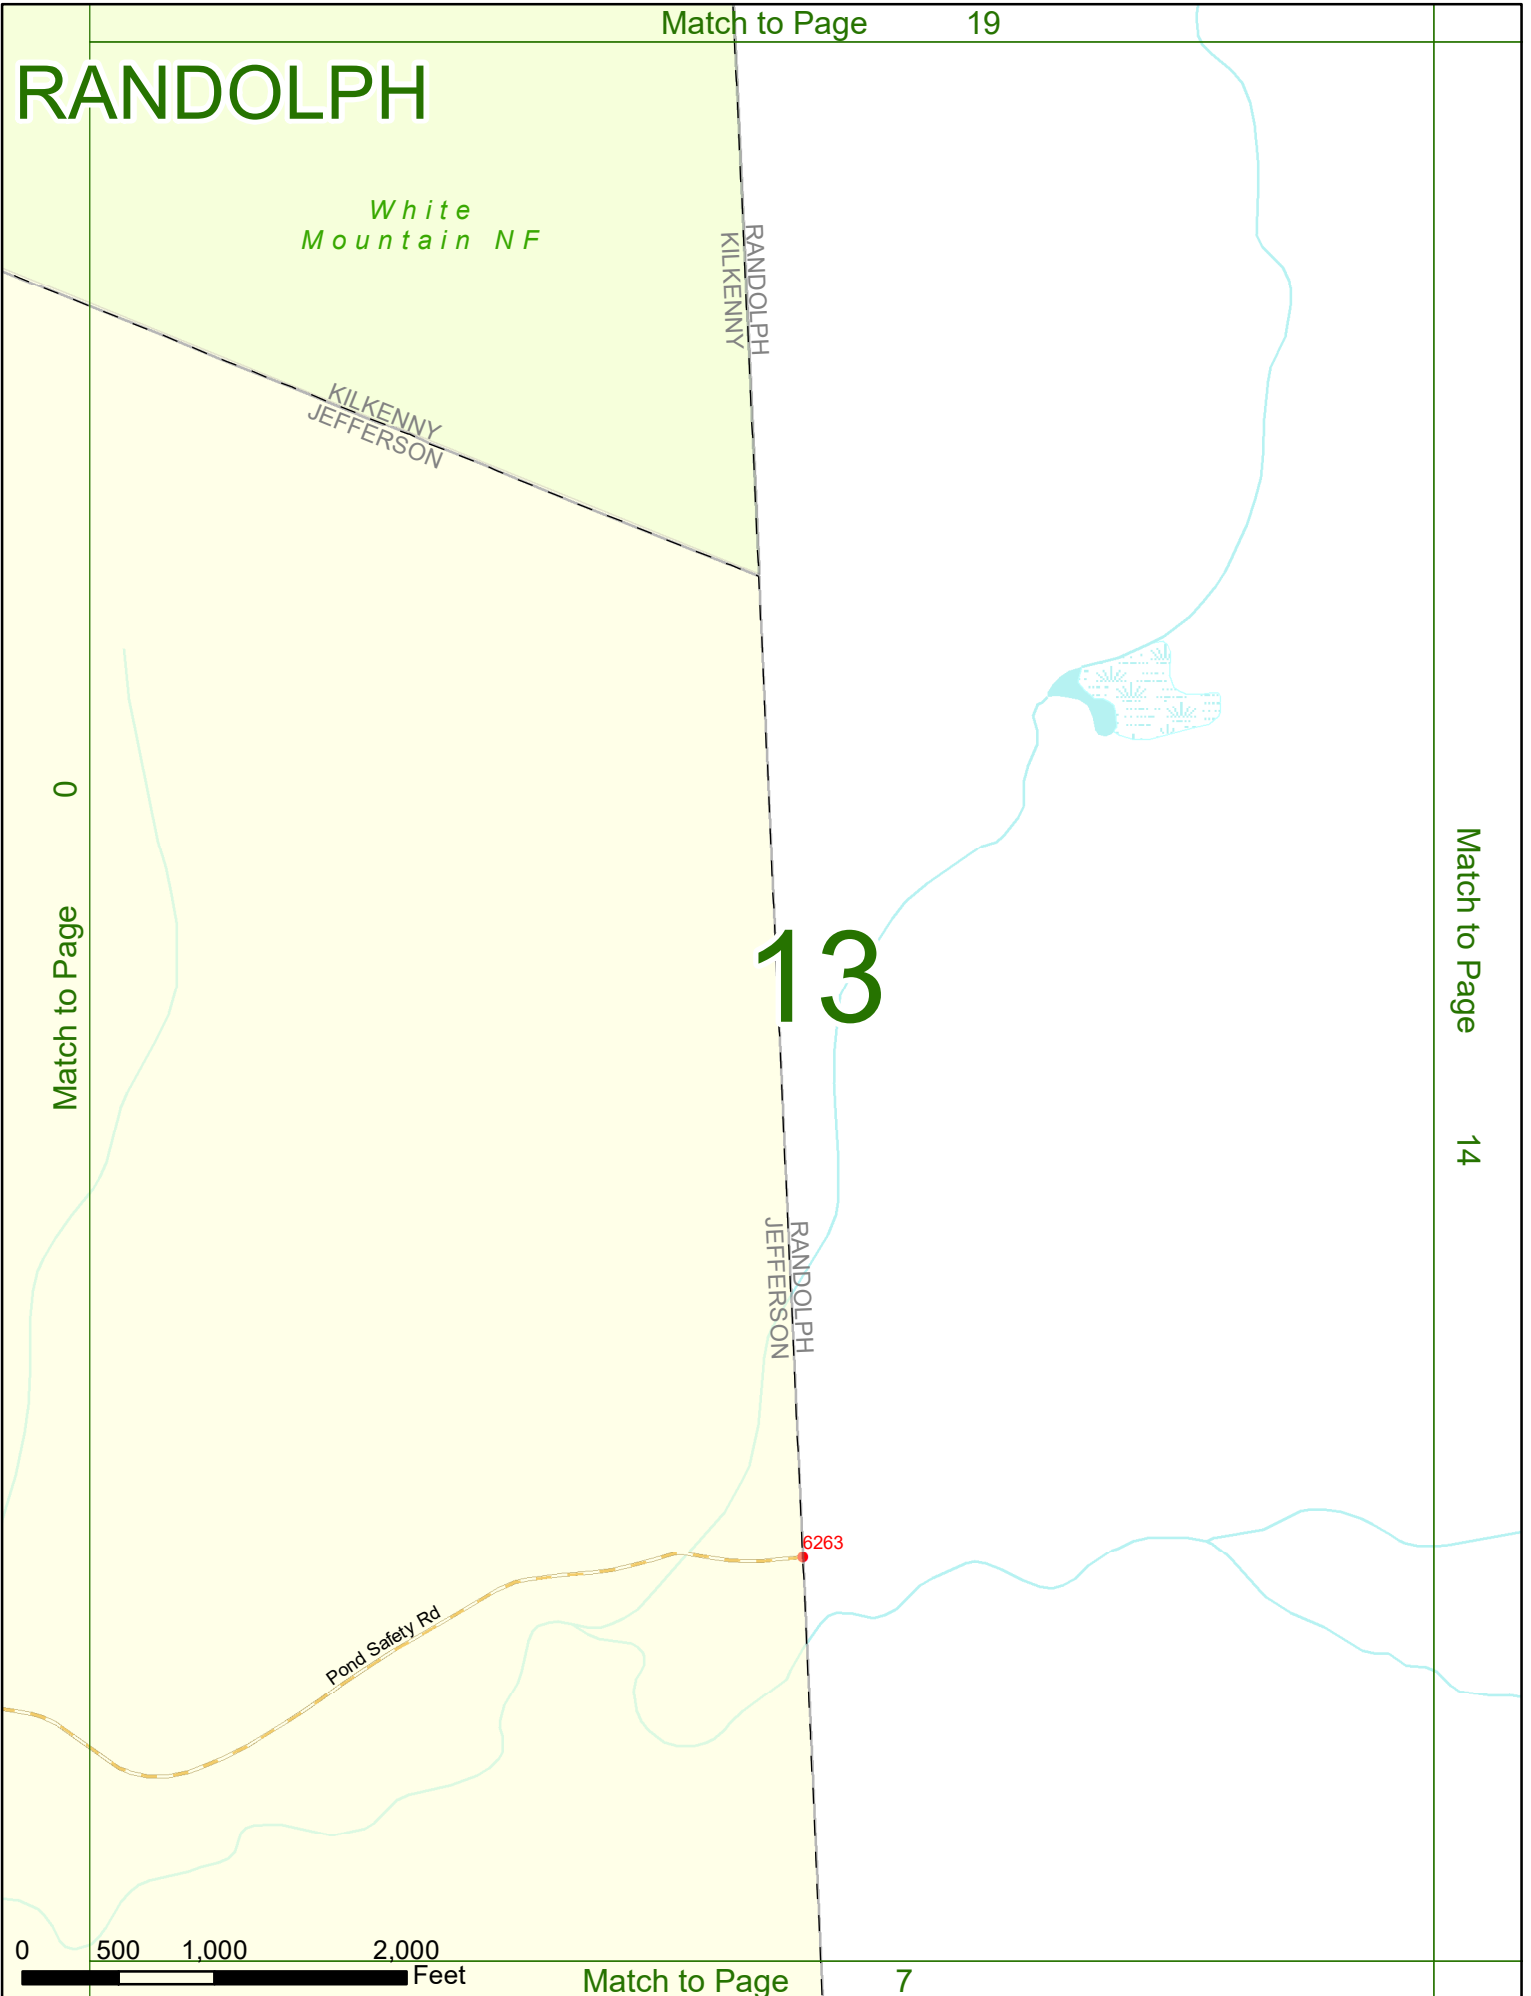

RANDOLPH

White Mountain NF

RANDOLPH
KILKENNY

KILKENNY
JEFFERSON

13

RANDOLPH
JEFFERSON

Pond Safety Rd

6263

Match to Page 0

Match to Page 14

0 500 1,000 2,000 Feet

Match to Page

7