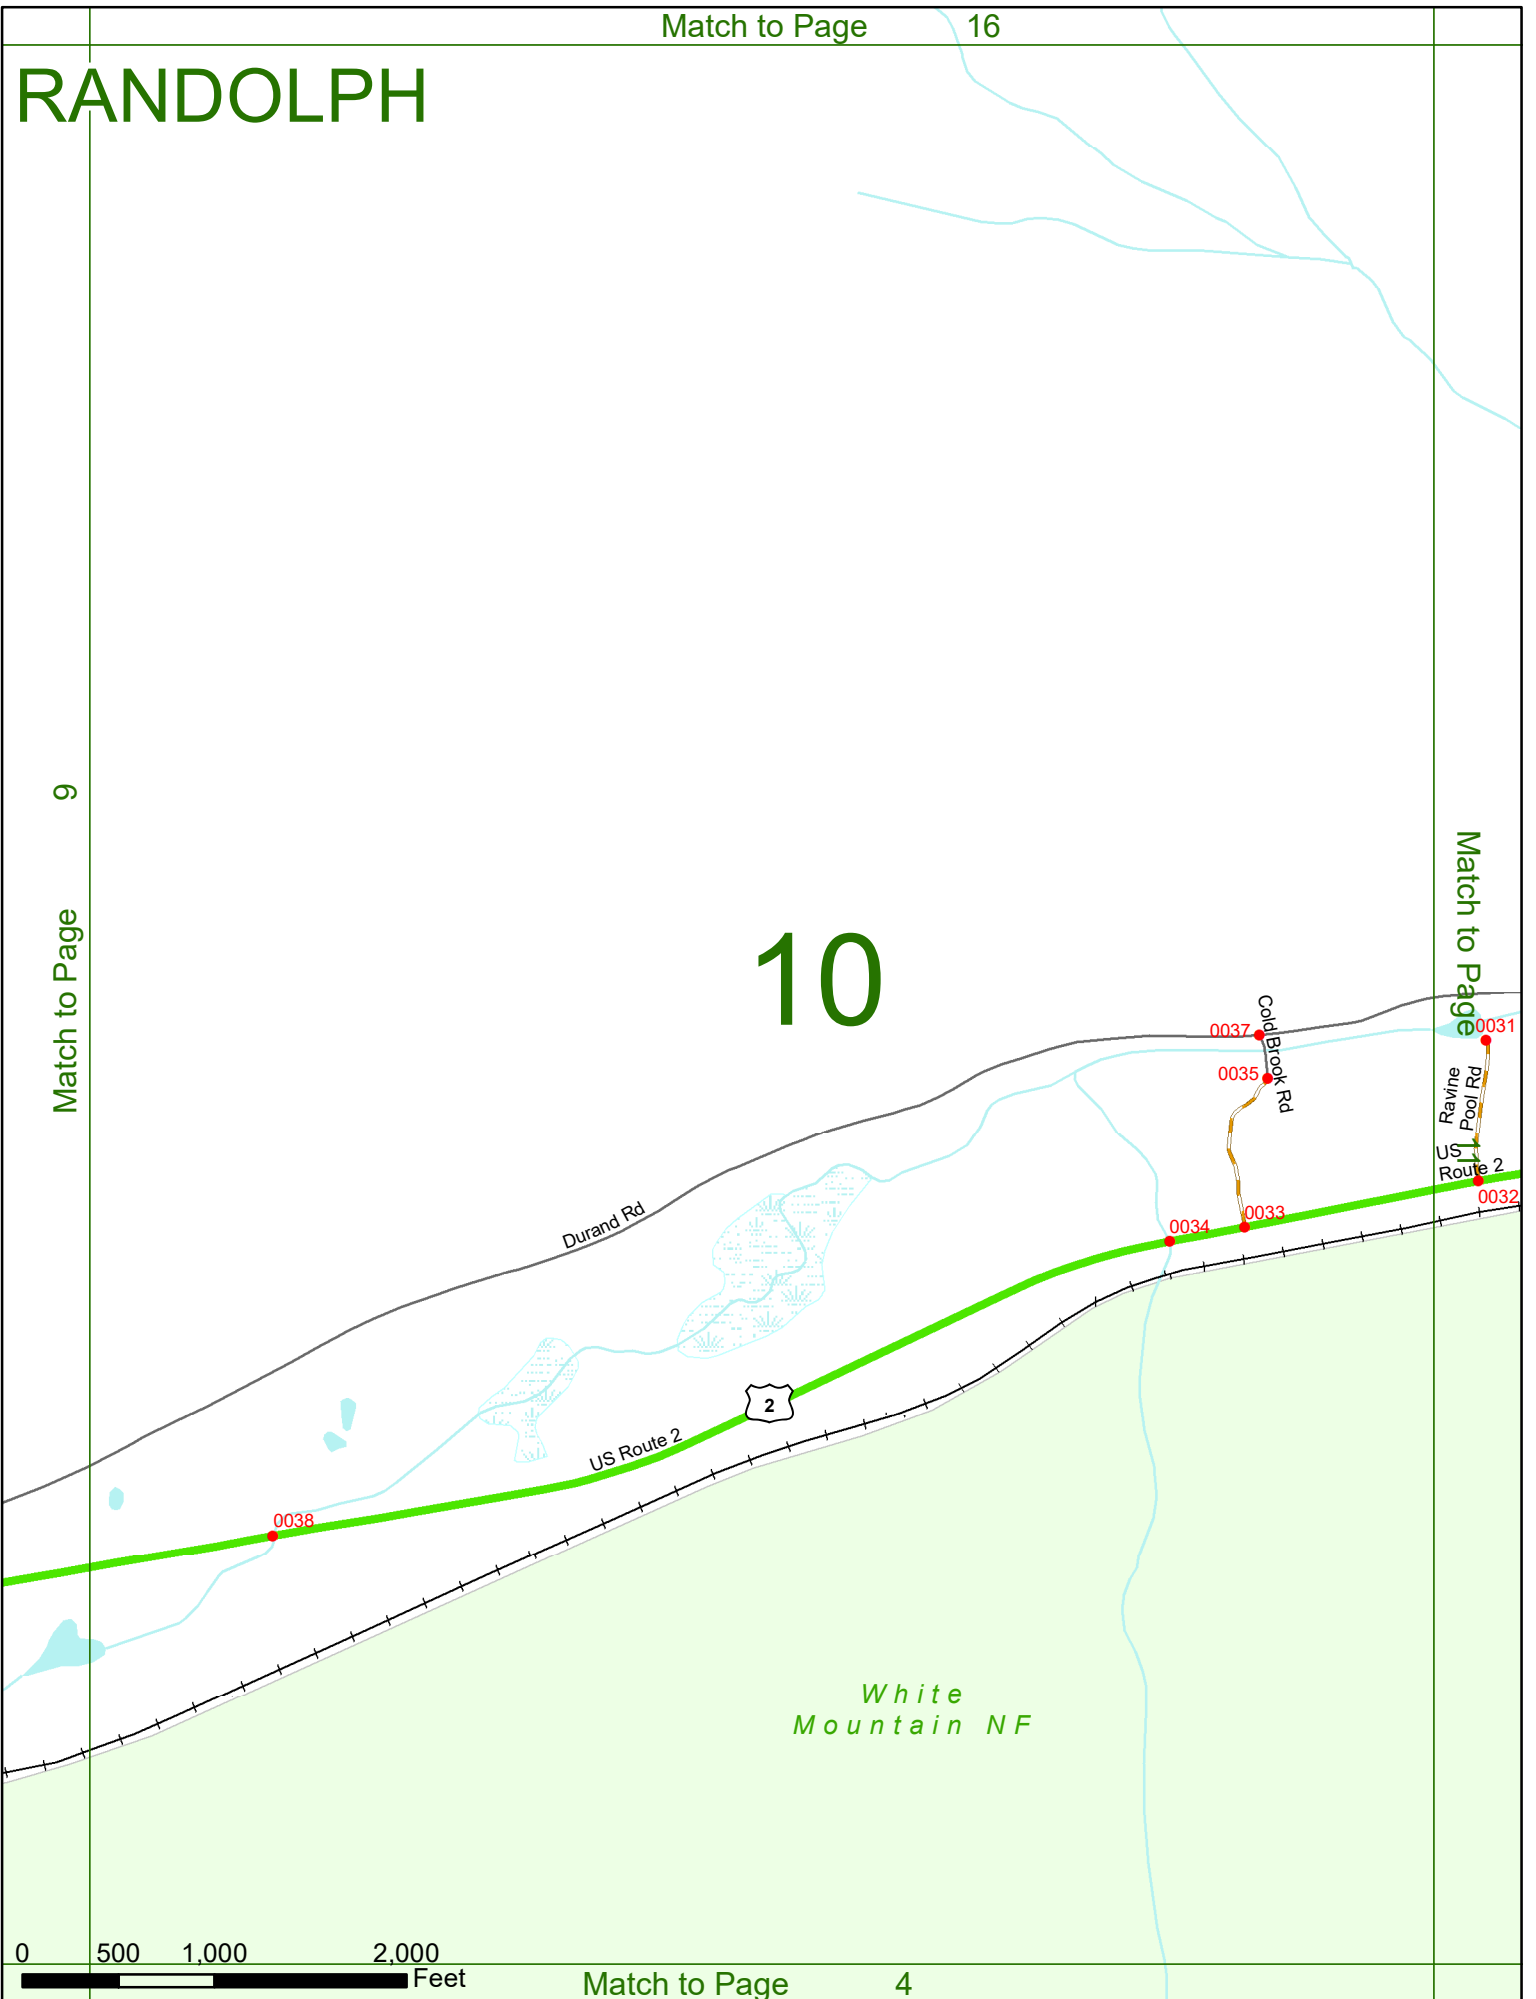

RANDOLPH

Match to Page 9

10

Match to Page