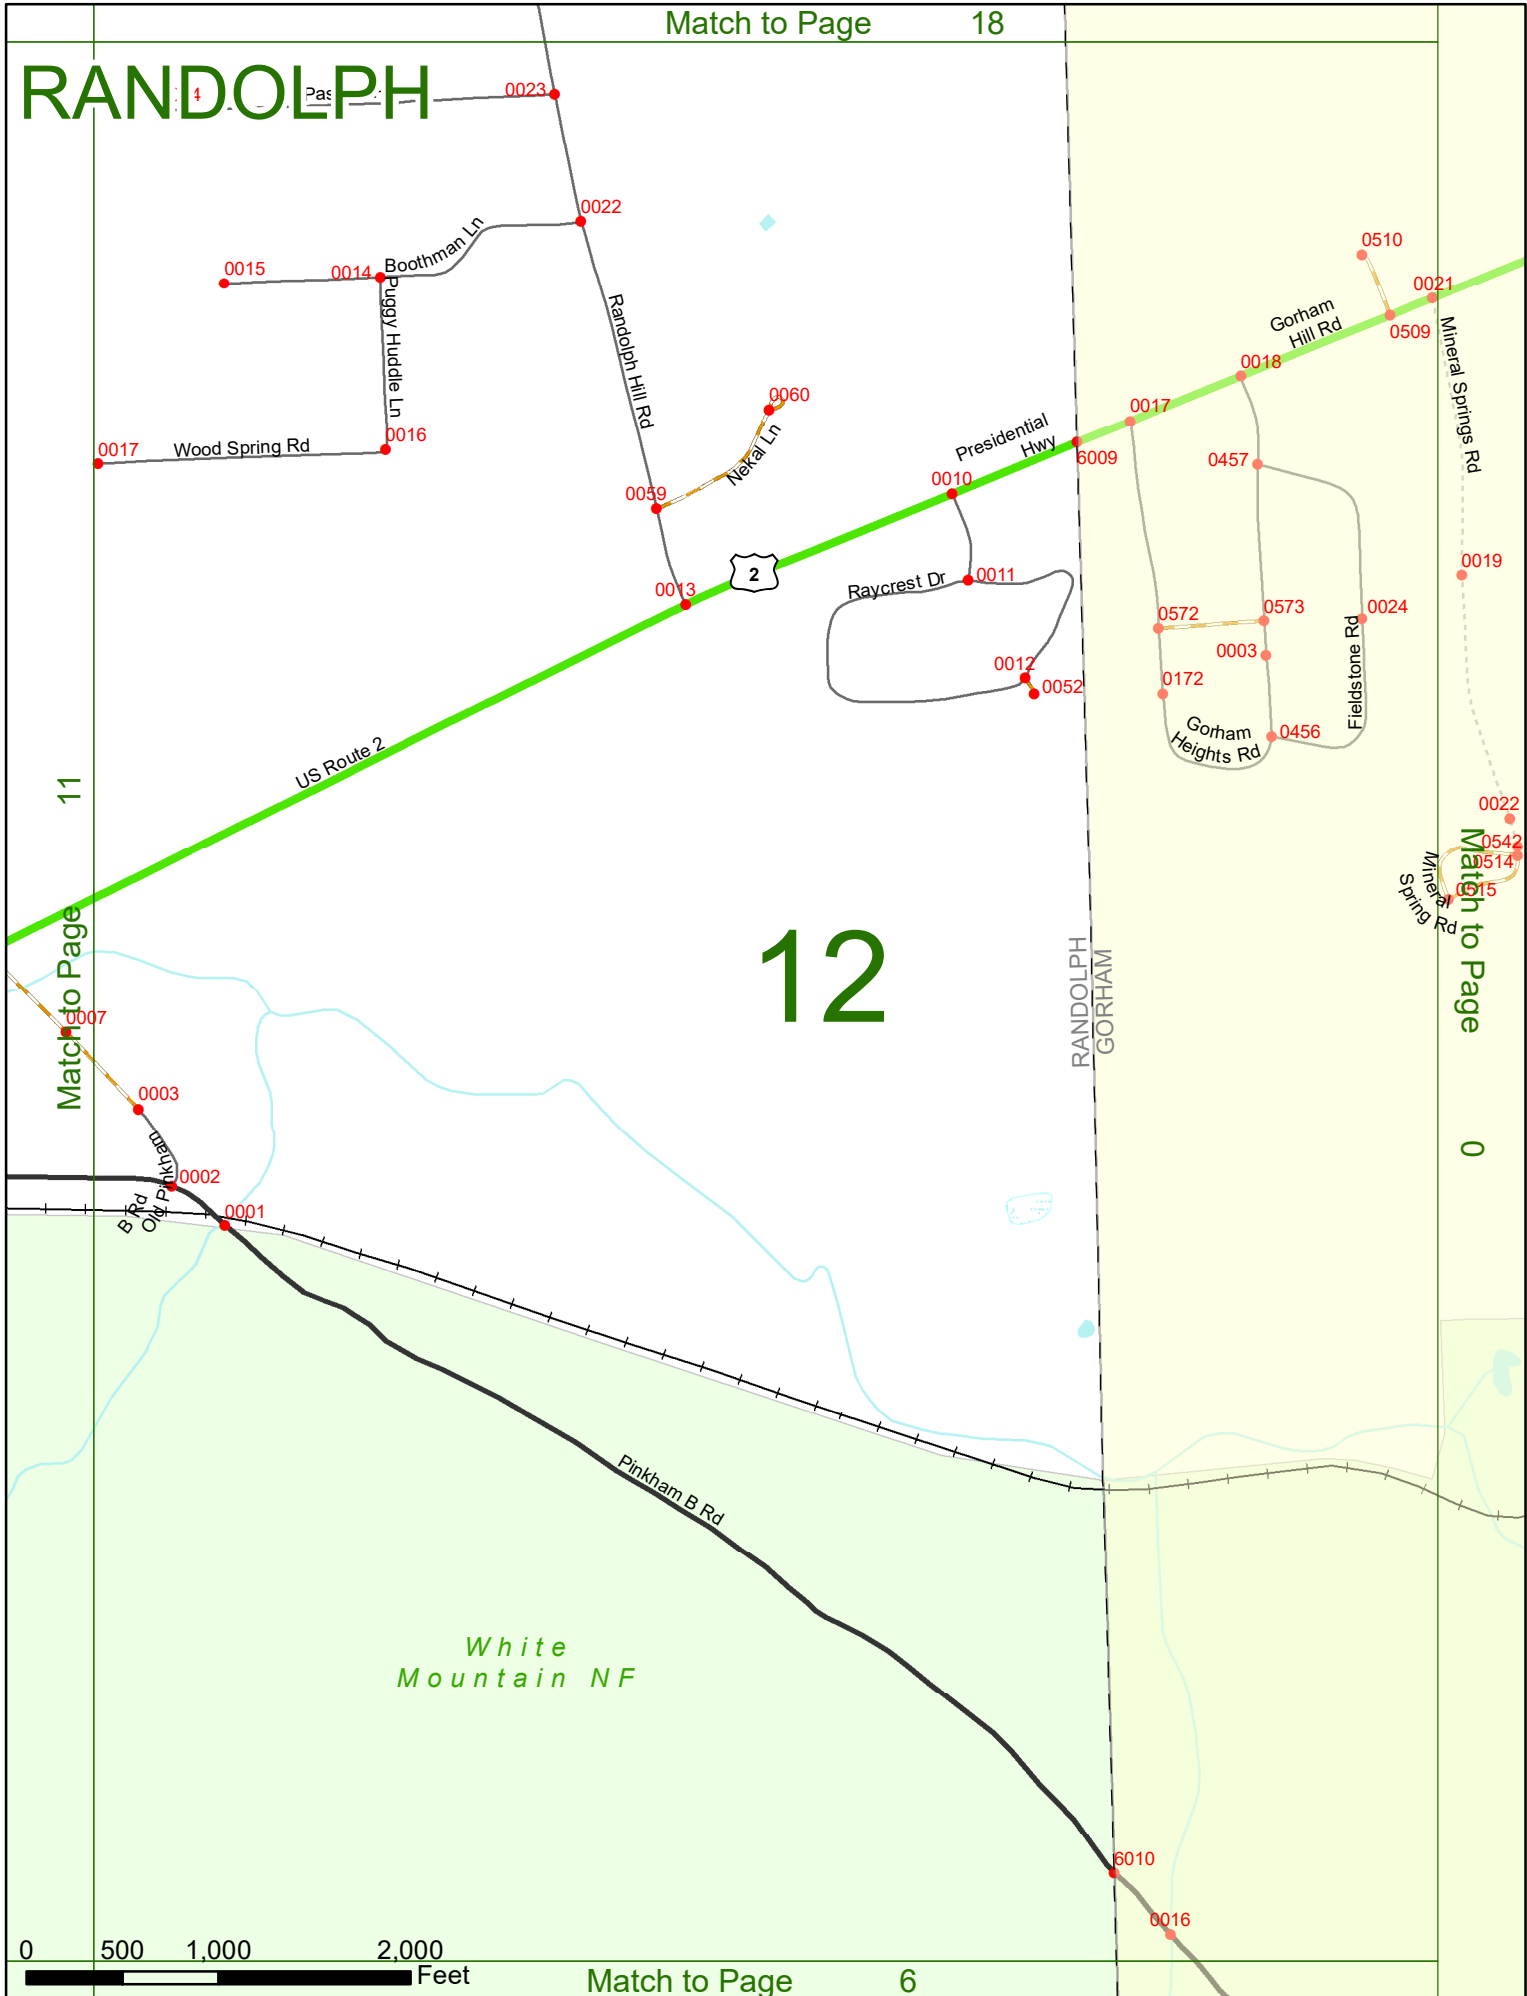

RANDOLPH

12

RANDOLPH
GORHAM

Match to Page 0

11

Match to Page

0

Match to Page