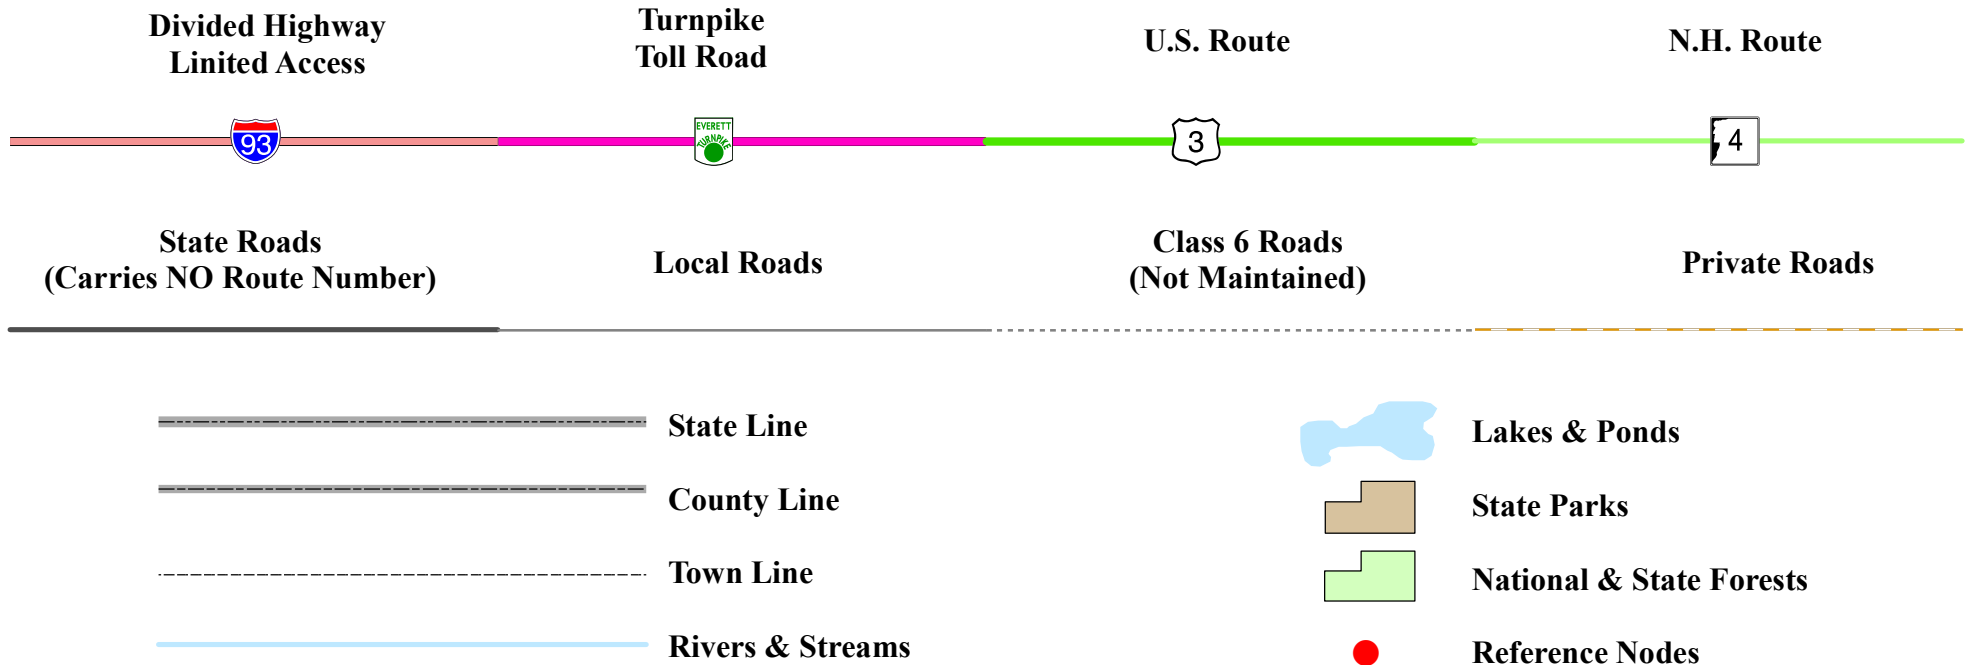

New Hampshire
DOT
Department of Transportation

Maps and data sets are not guaranteed to be free from errors and omissions. Data is in a constant state of update and correction by various groups and agencies. Information displayed on this map is the best available at the time of publication.

2022 Nodal Reference Bookmap

LEGEND

NHDOT will accept crash locations based on the State of NH Uniform Police Traffic Accident Report.

Crash occurred on:

Option 1 Street Address
 123 Main Street

Option 2 Route No and/or Distance from NESW Intesecting Road, Bridge,
 Street name Intersecting Street Town/County line
 Main Street 500 E Oak Street