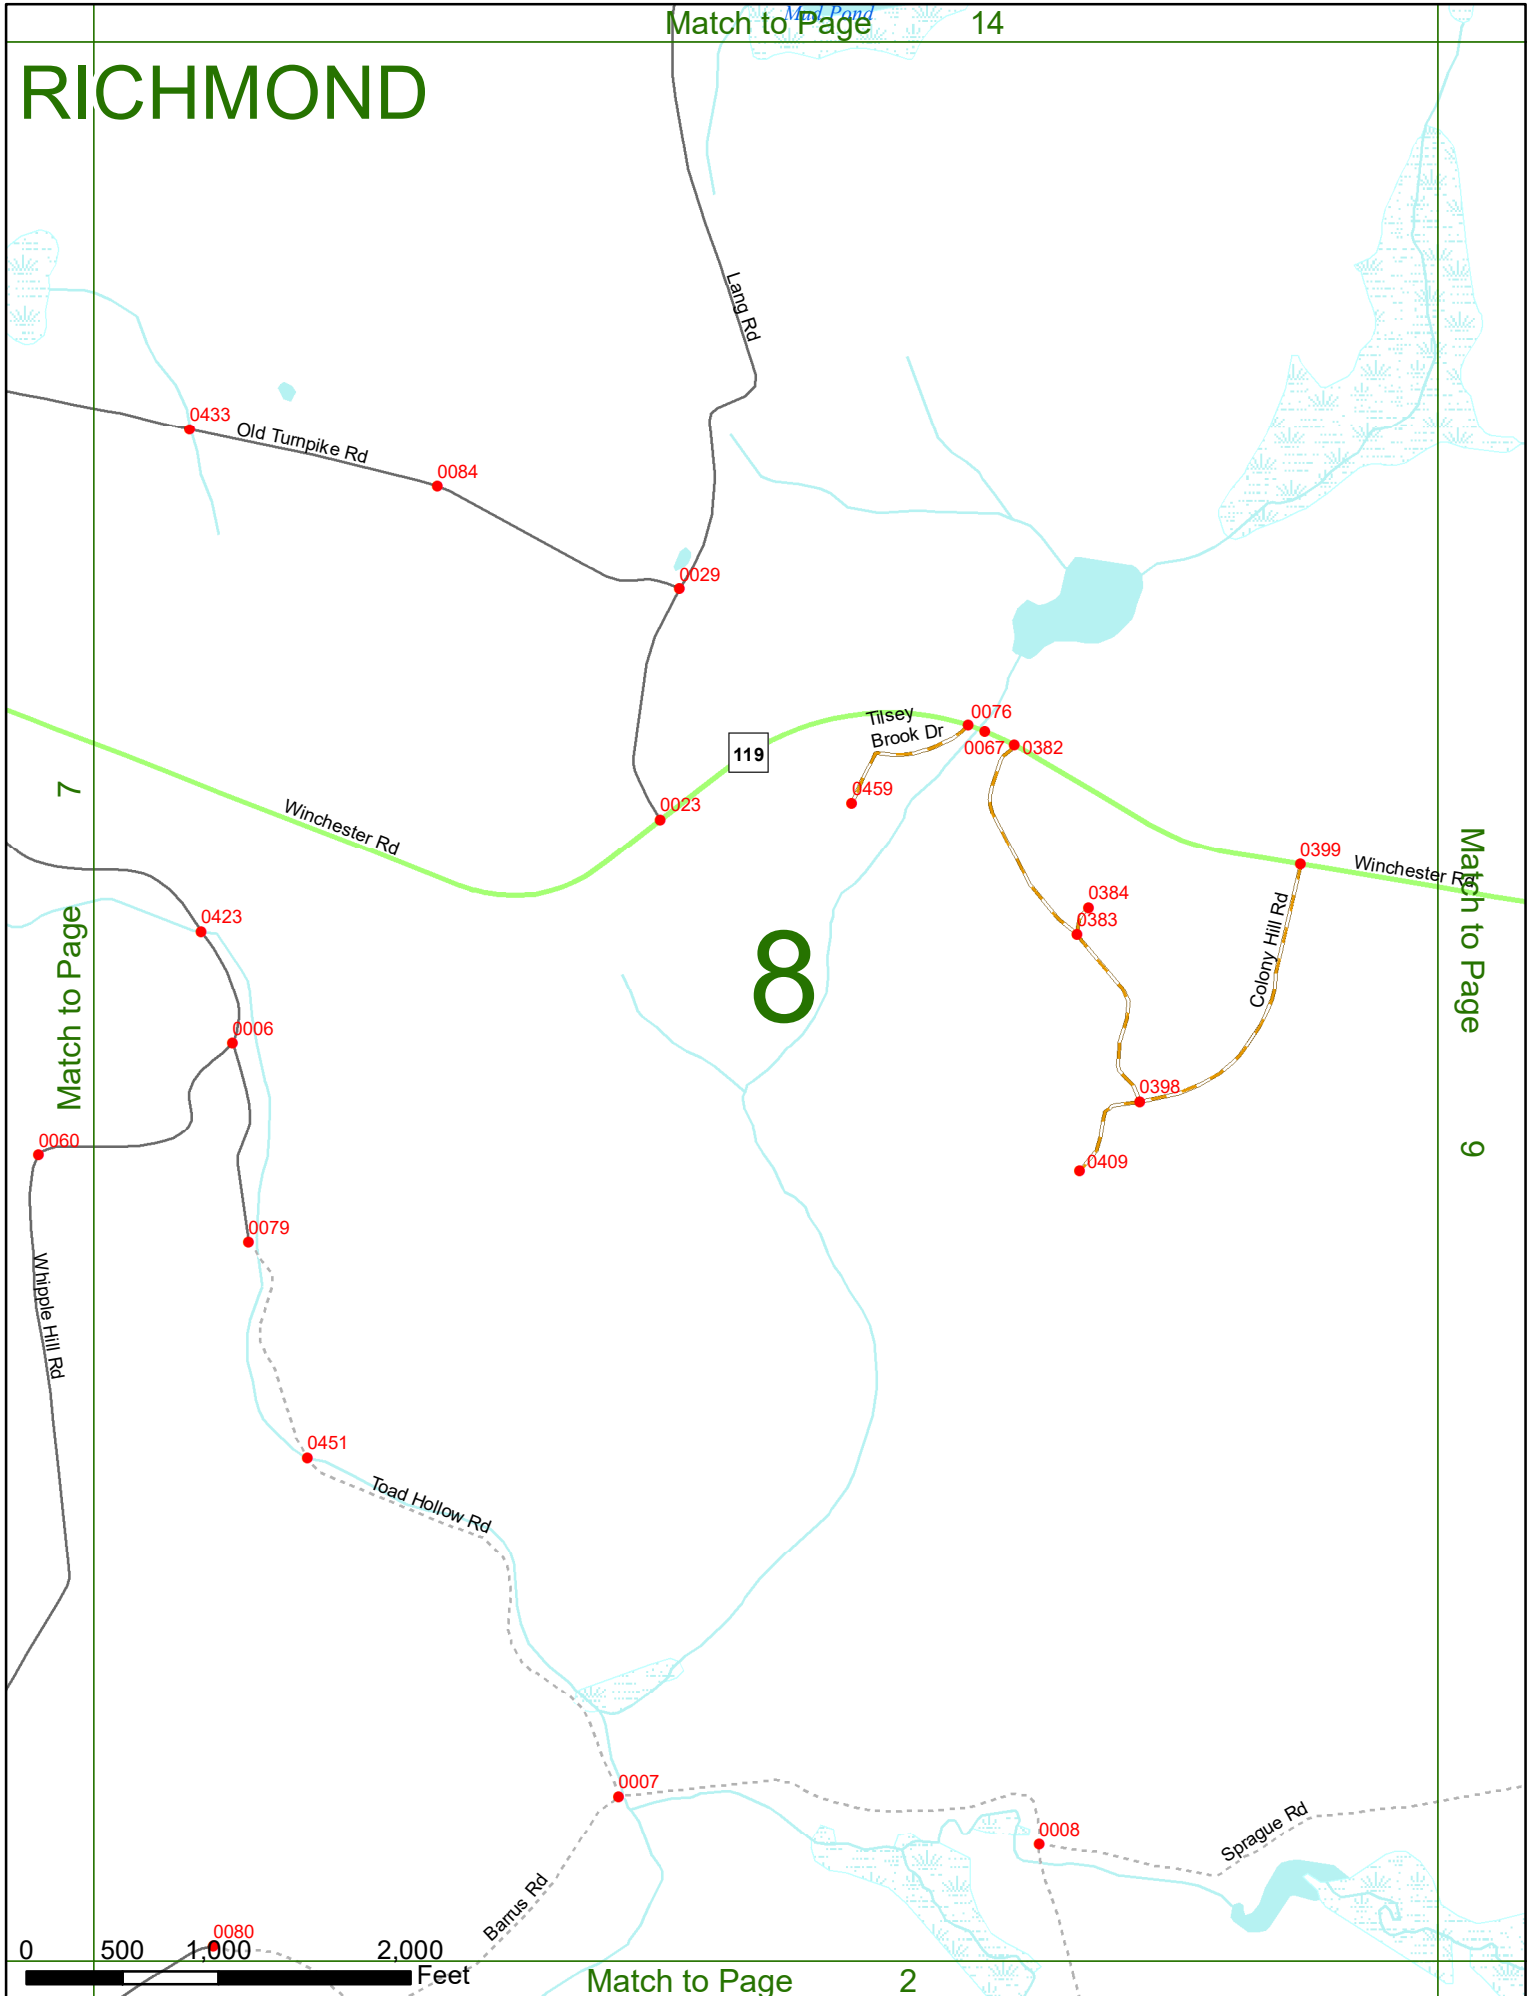

RICHMOND

7

Match to Page

8

Match to Page

9