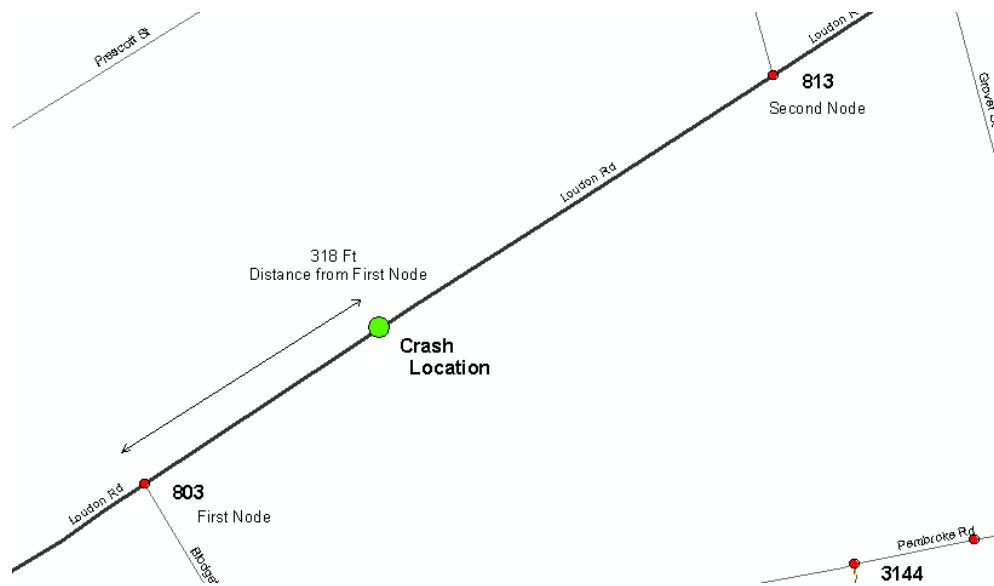

2022 Nodal Reference Bookmap

LEGEND

NHDOT will accept crash locations based on the State of NH Uniform Police Traffic Accident Report.

Crash occurred on:

Option 1 Street Address
 123 Main Street

Option 2 Route No and/or Distance from NESW Intesecting Road, Bridge,
 Street name Intersecting Street Town/County line
 Main Street 500 E Oak Street

Option 3 First Node Distance from First Node Second Node
 515 212 632

Option 4 Route No and/or Mile Marker on Interstate Only NESW Mile (Marker)
 Street name
 189S 700 feet S 36.8

Option 3 – Example

Street Name Loudon Road
First Node 803
Distance from First Node 318 Ft
Second Node 813