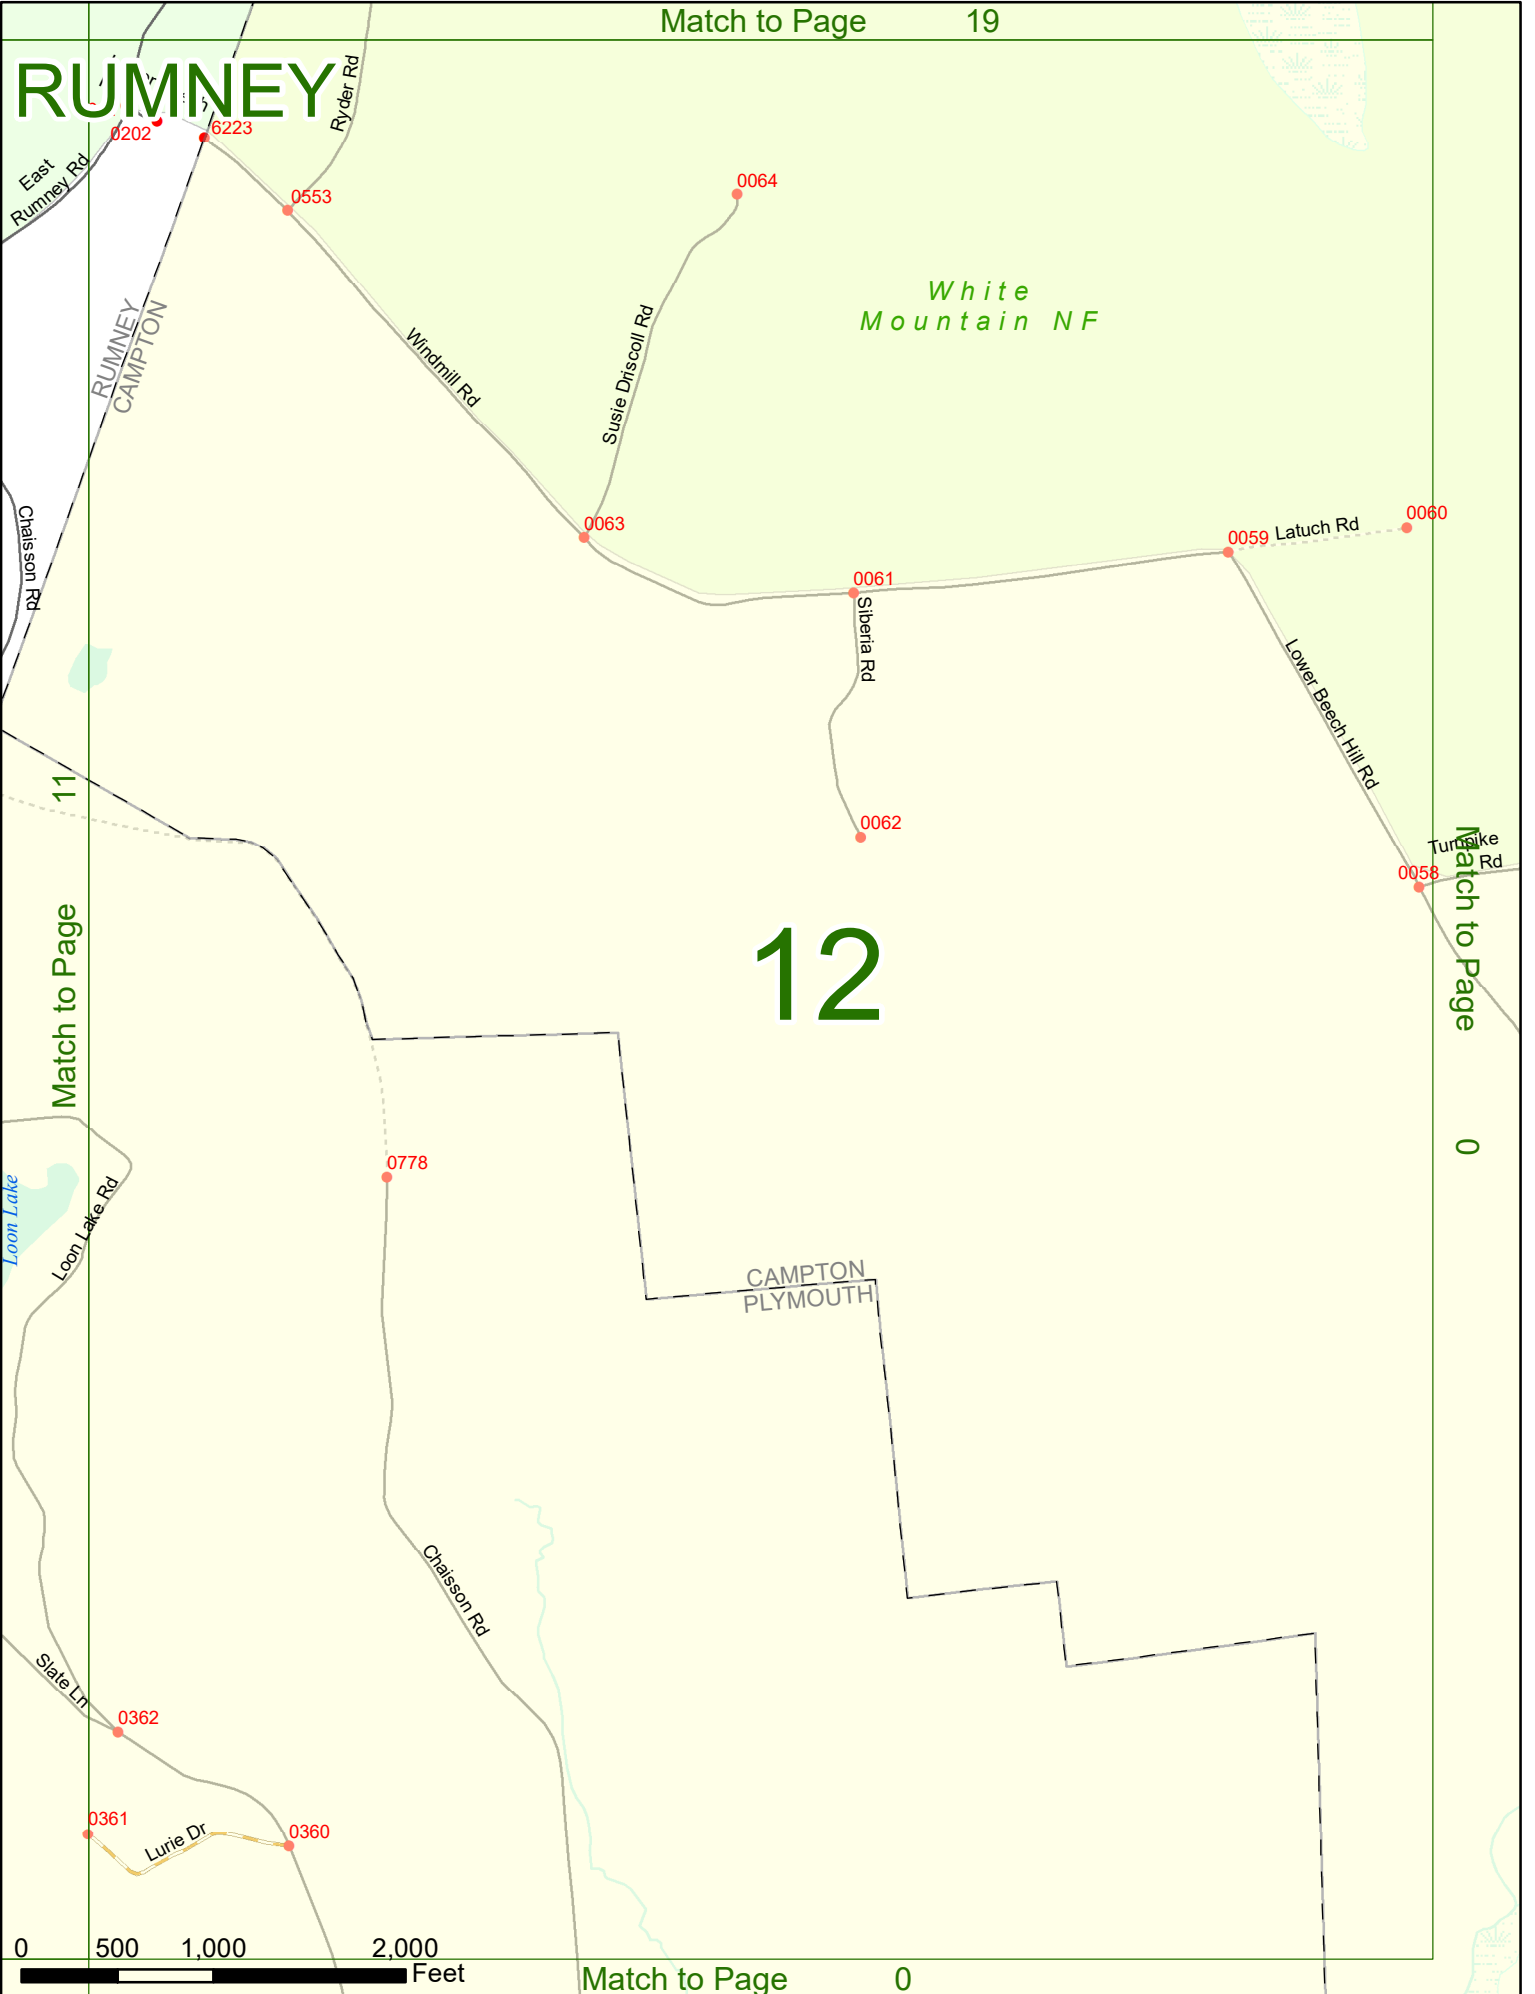

RUMNEY

White Mountain NF

12