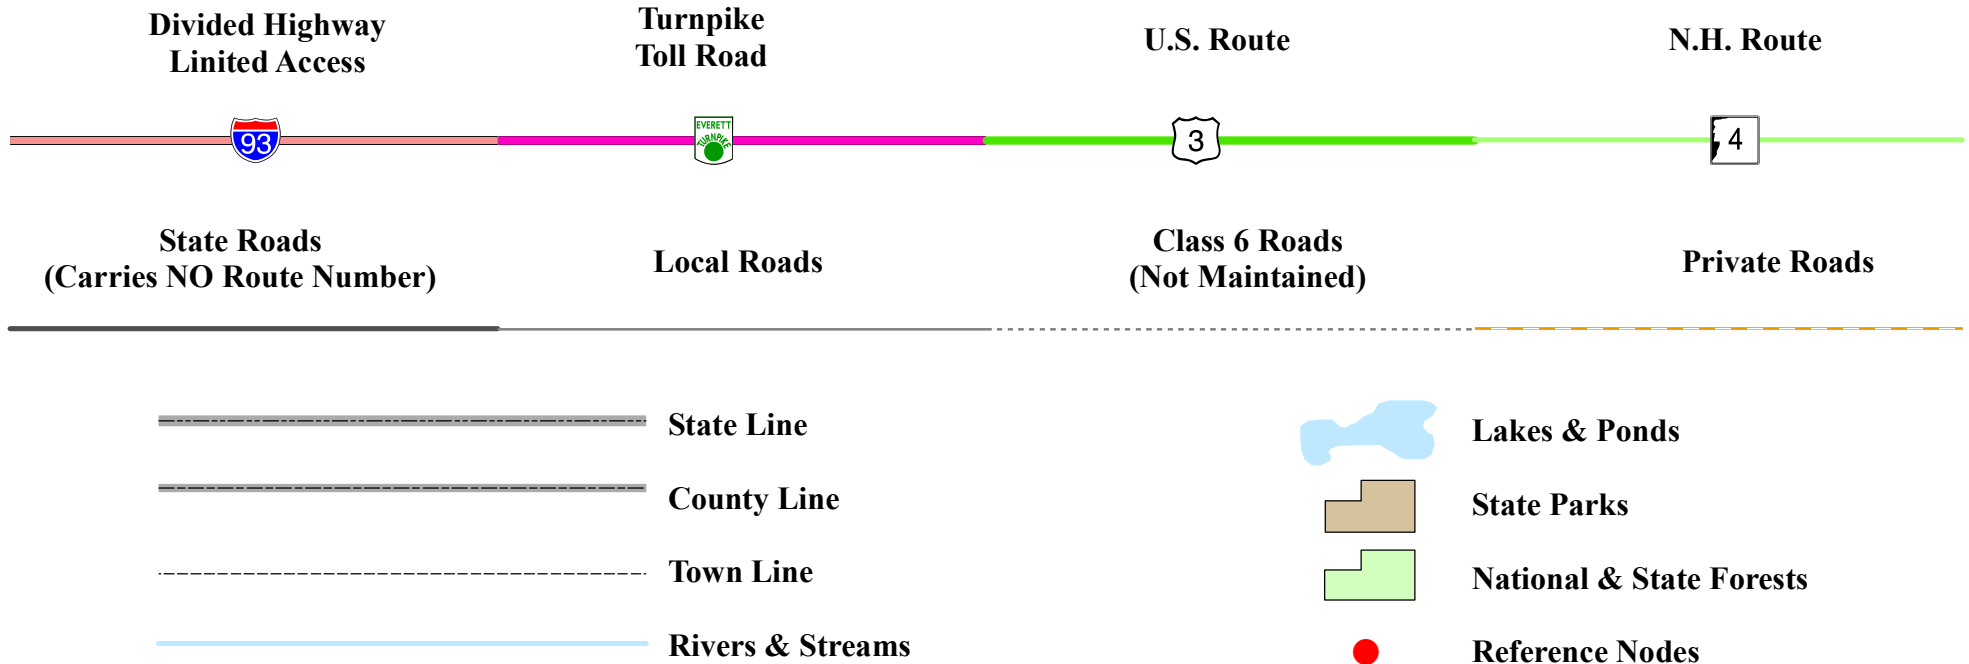

New Hampshire
DOT
 Department of Transportation

Maps and data sets are not guaranteed to be free from errors and omissions. Data is in a constant state of update and correction by various groups and agencies. Information displayed on this map is the best available at the time of publication.

2022 Nodal Reference Bookmap

LEGEND

NHDOT will accept crash locations based on the State of NH Uniform Police Traffic Accident Report.

Crash occurred on:

Option 1 Street Address
 123 Main Street

Option 2 Route No and/or Distance from NESW Intesecting Road, Bridge,
 Street name Intersecting Street Town/County line
 Main Street 500 E Oak Street