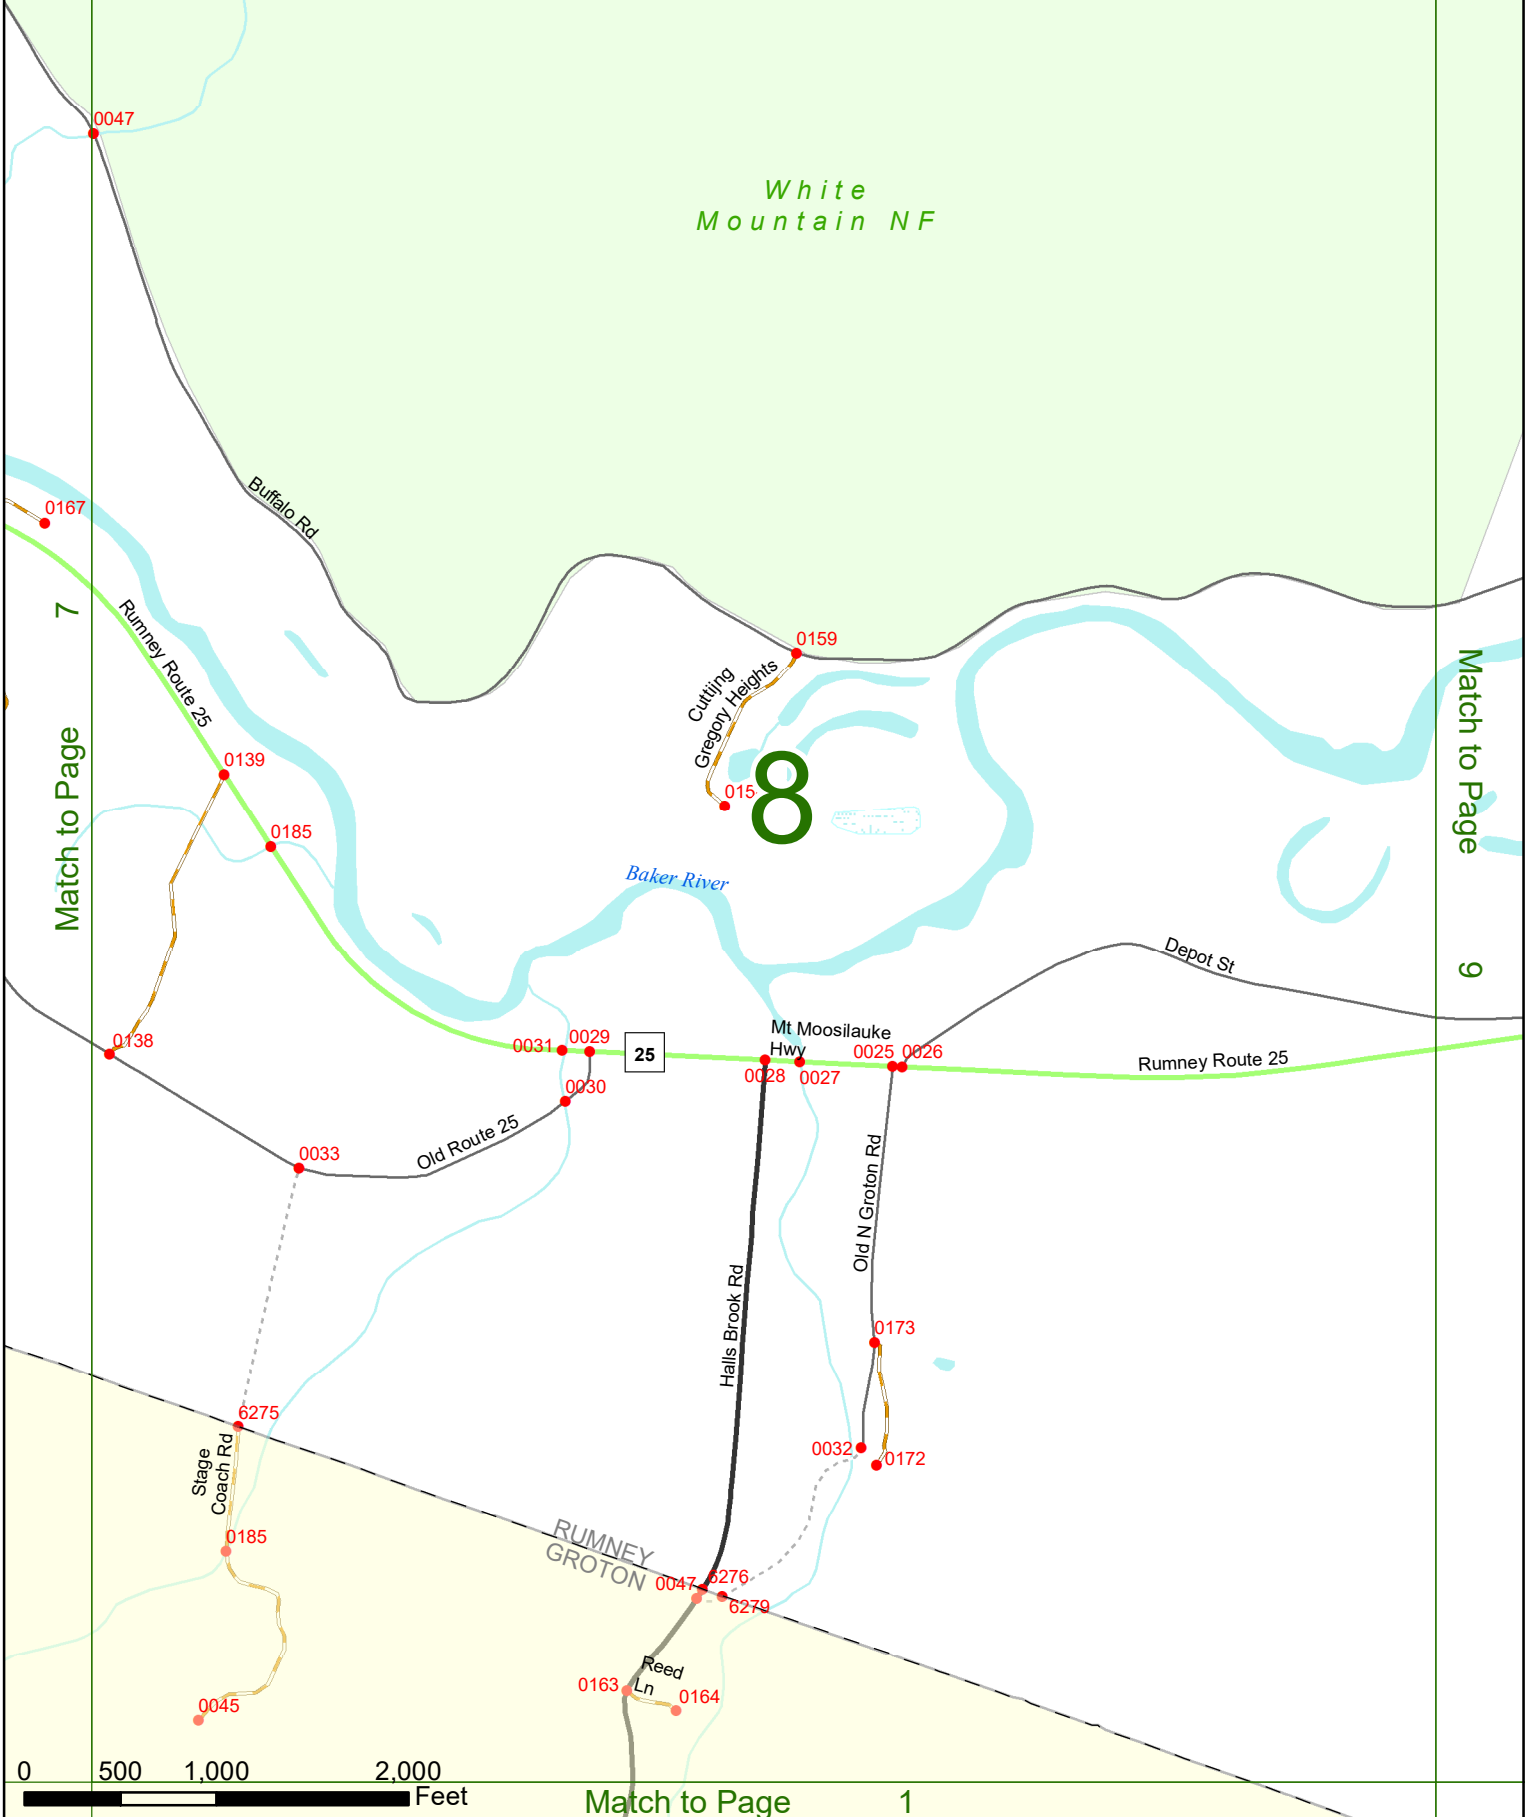

RUMNEY

White Mountain NF

Match to Page 7

Match to Page 9