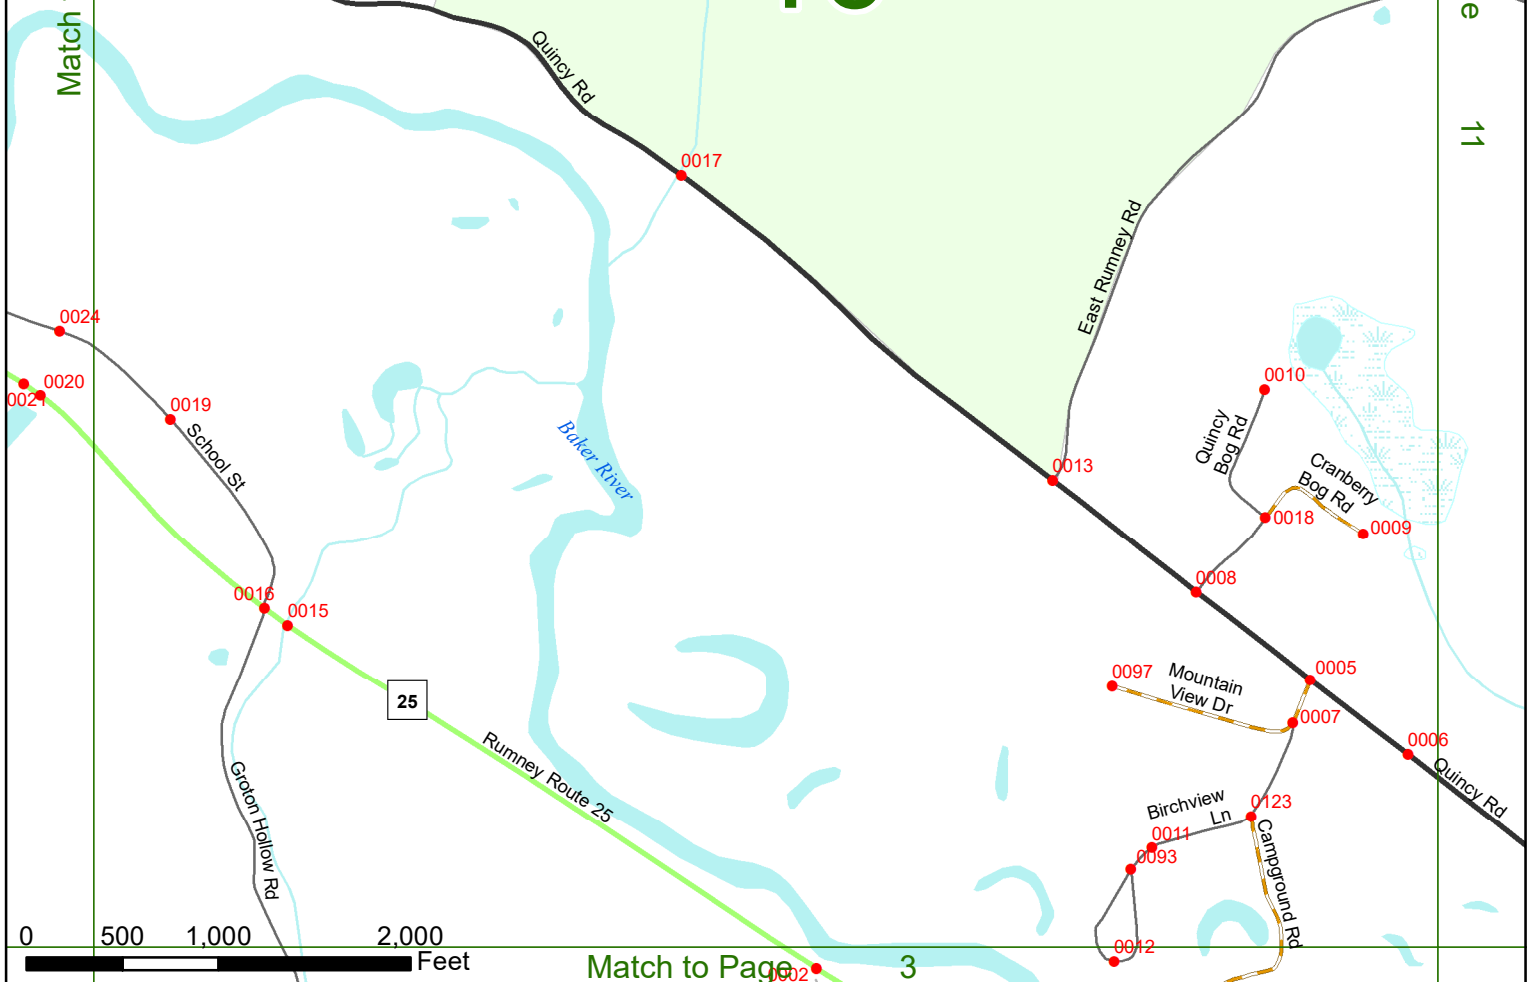

RUMNEY

White Mountain NF

10

9

Match to Page

Match to Page

11

0 500 1,000 2,000 Feet