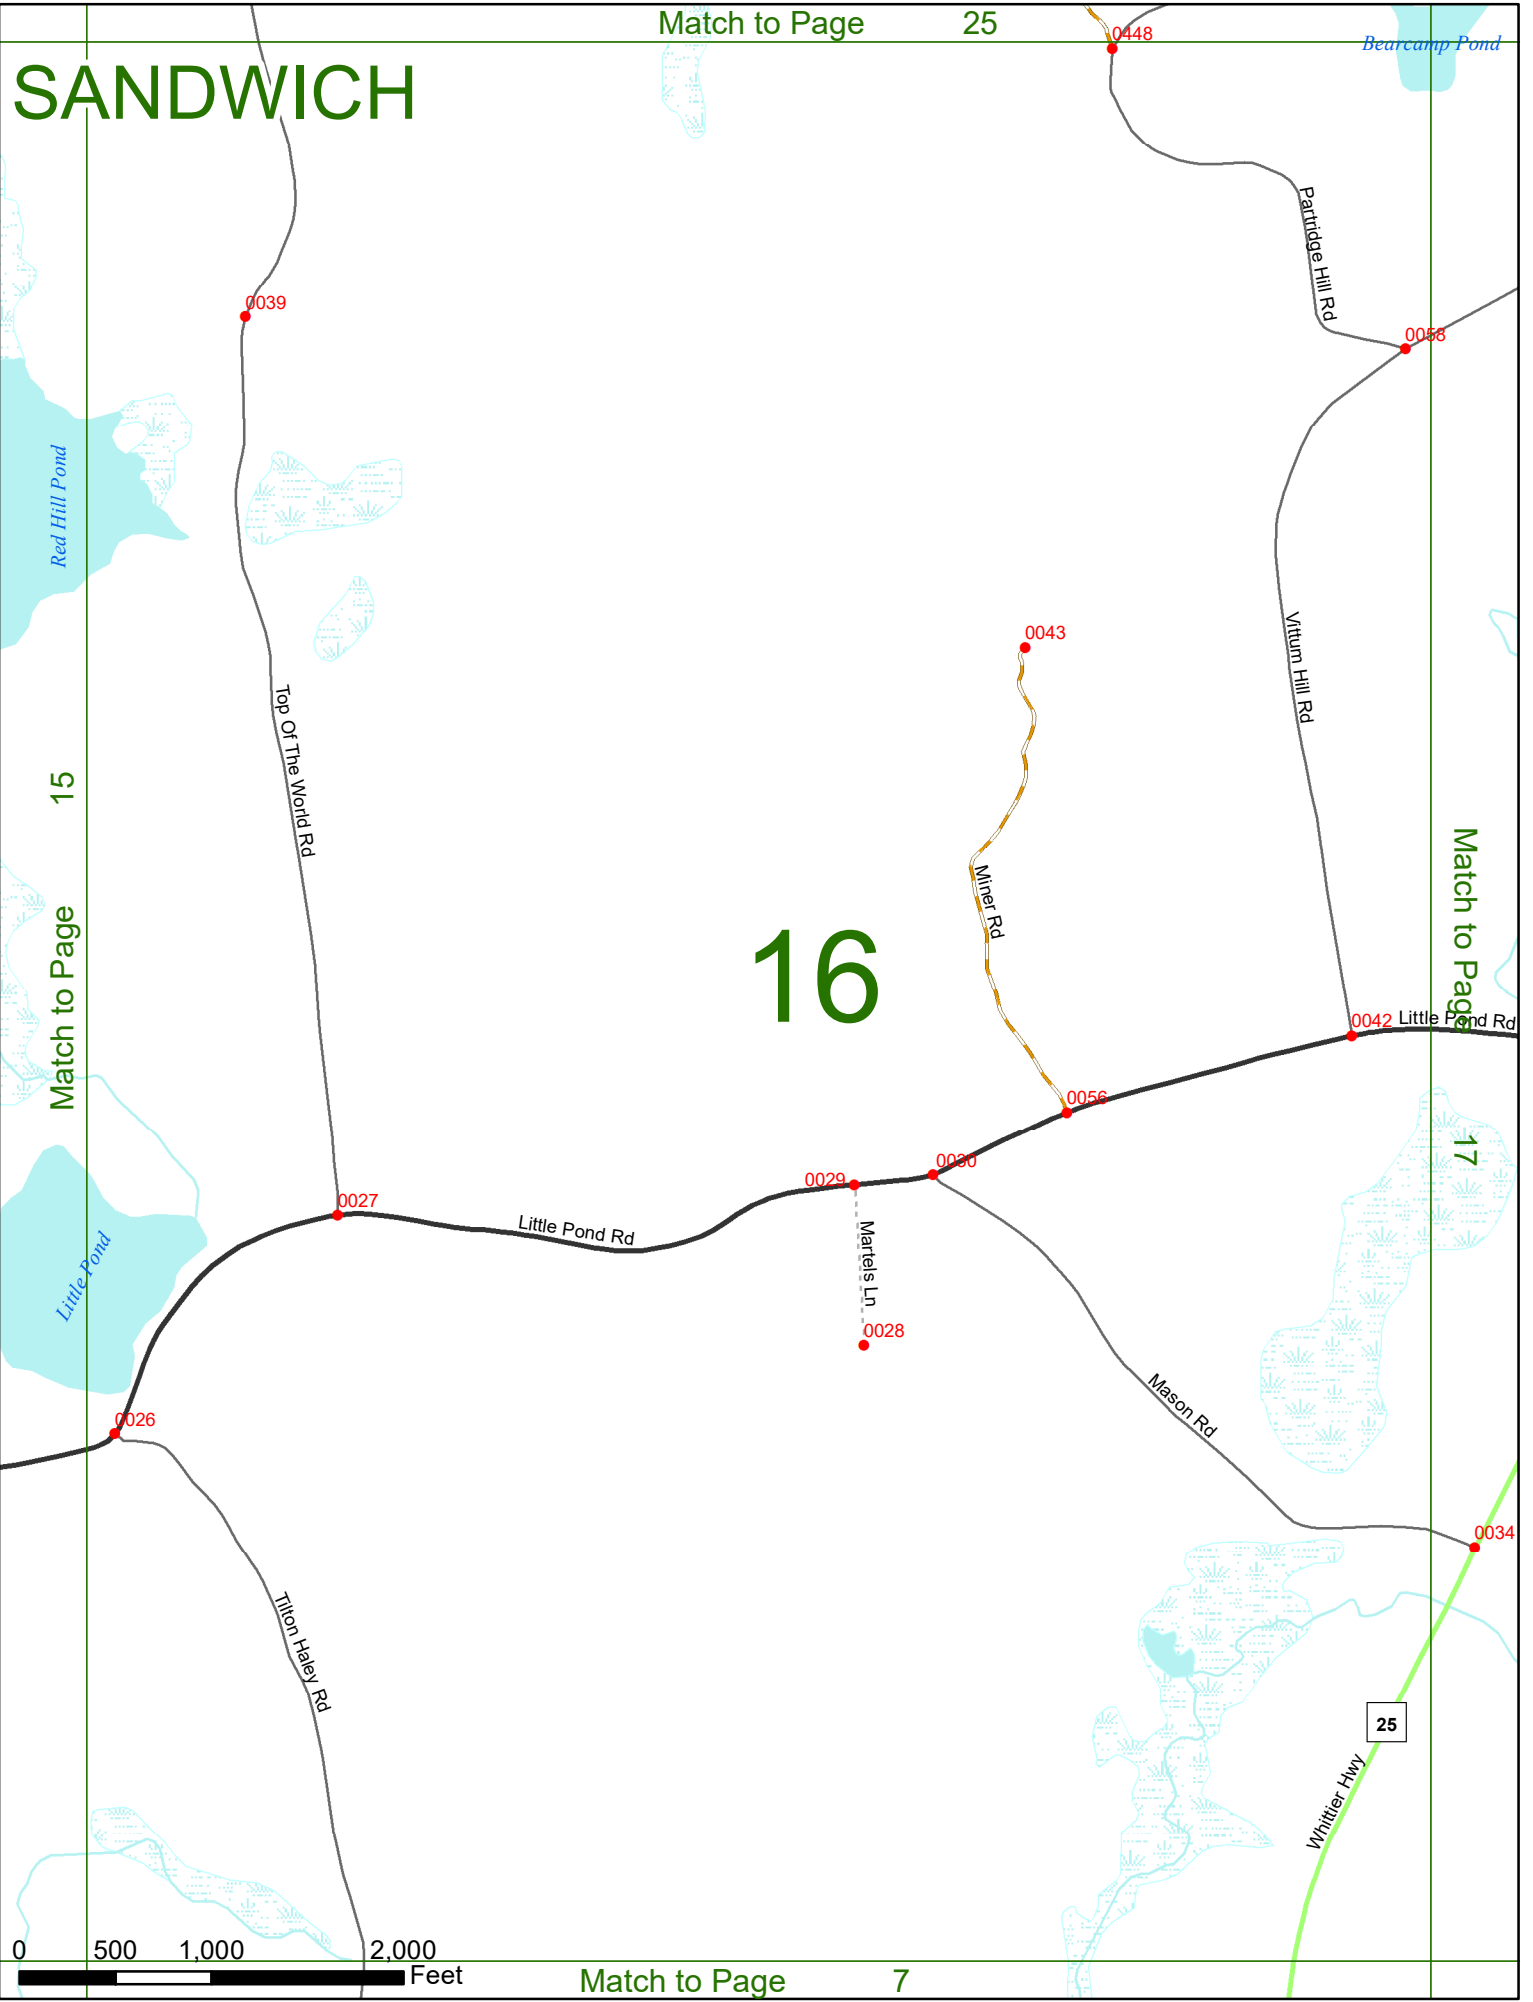

SANDWICH

Match to Page 25

16

15

Match to Page

Match to Page

17

Match to Page 7