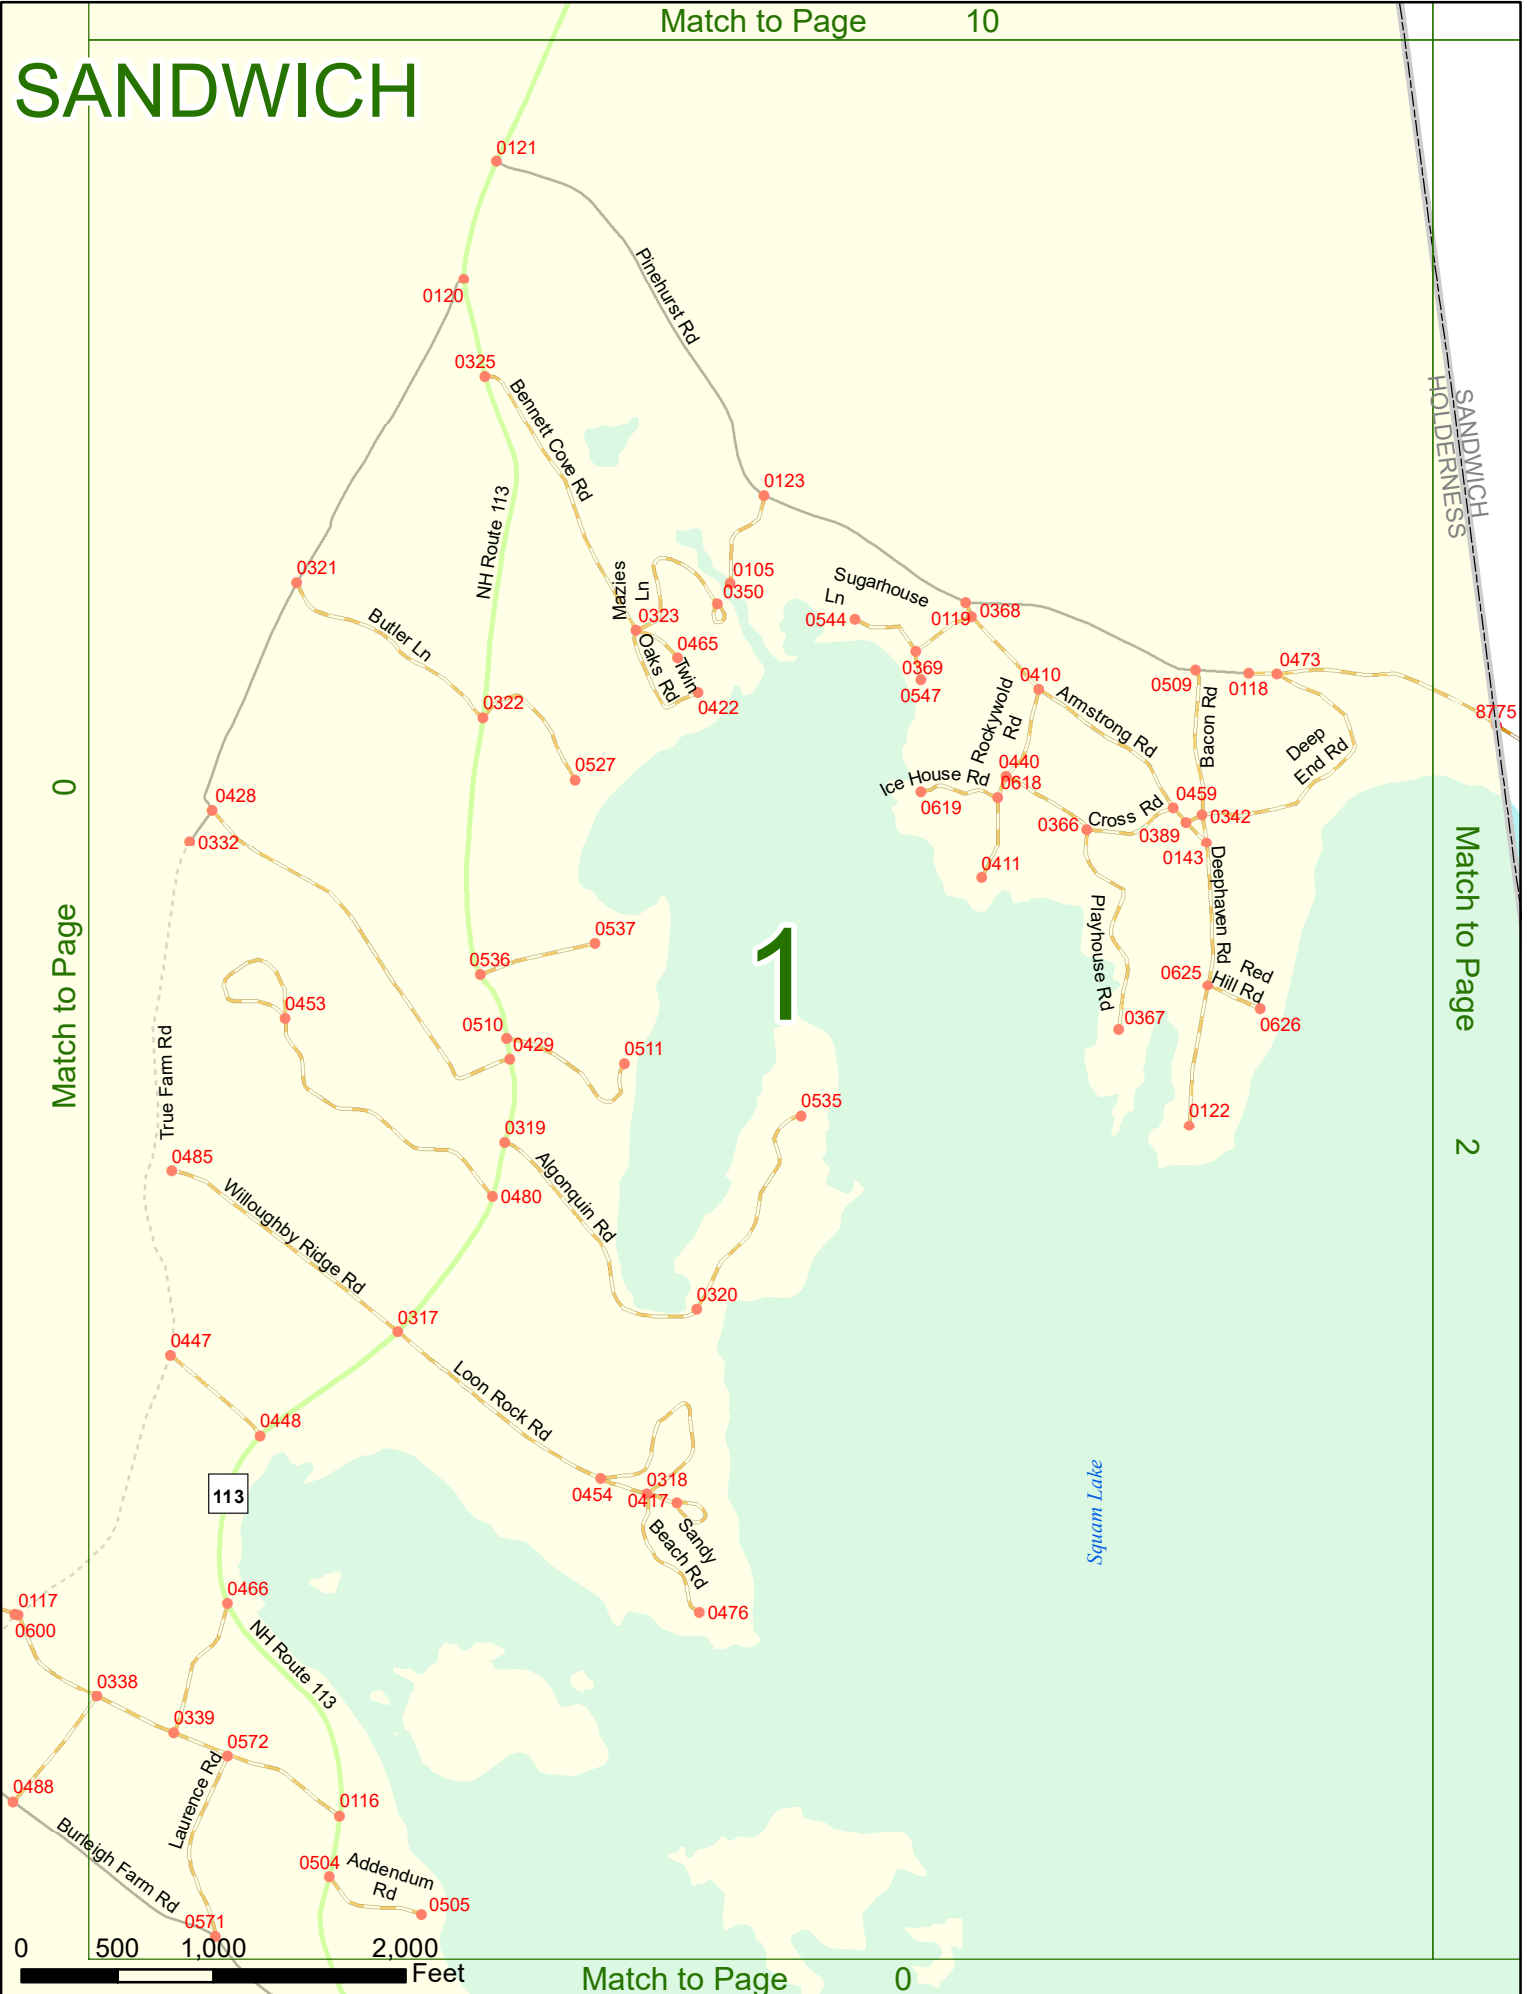

SANDWICH

Match to Page 0

SANDWICH
HOLDERNESS

Match to Page 2

2

1

0 500 1,000 2,000 Feet