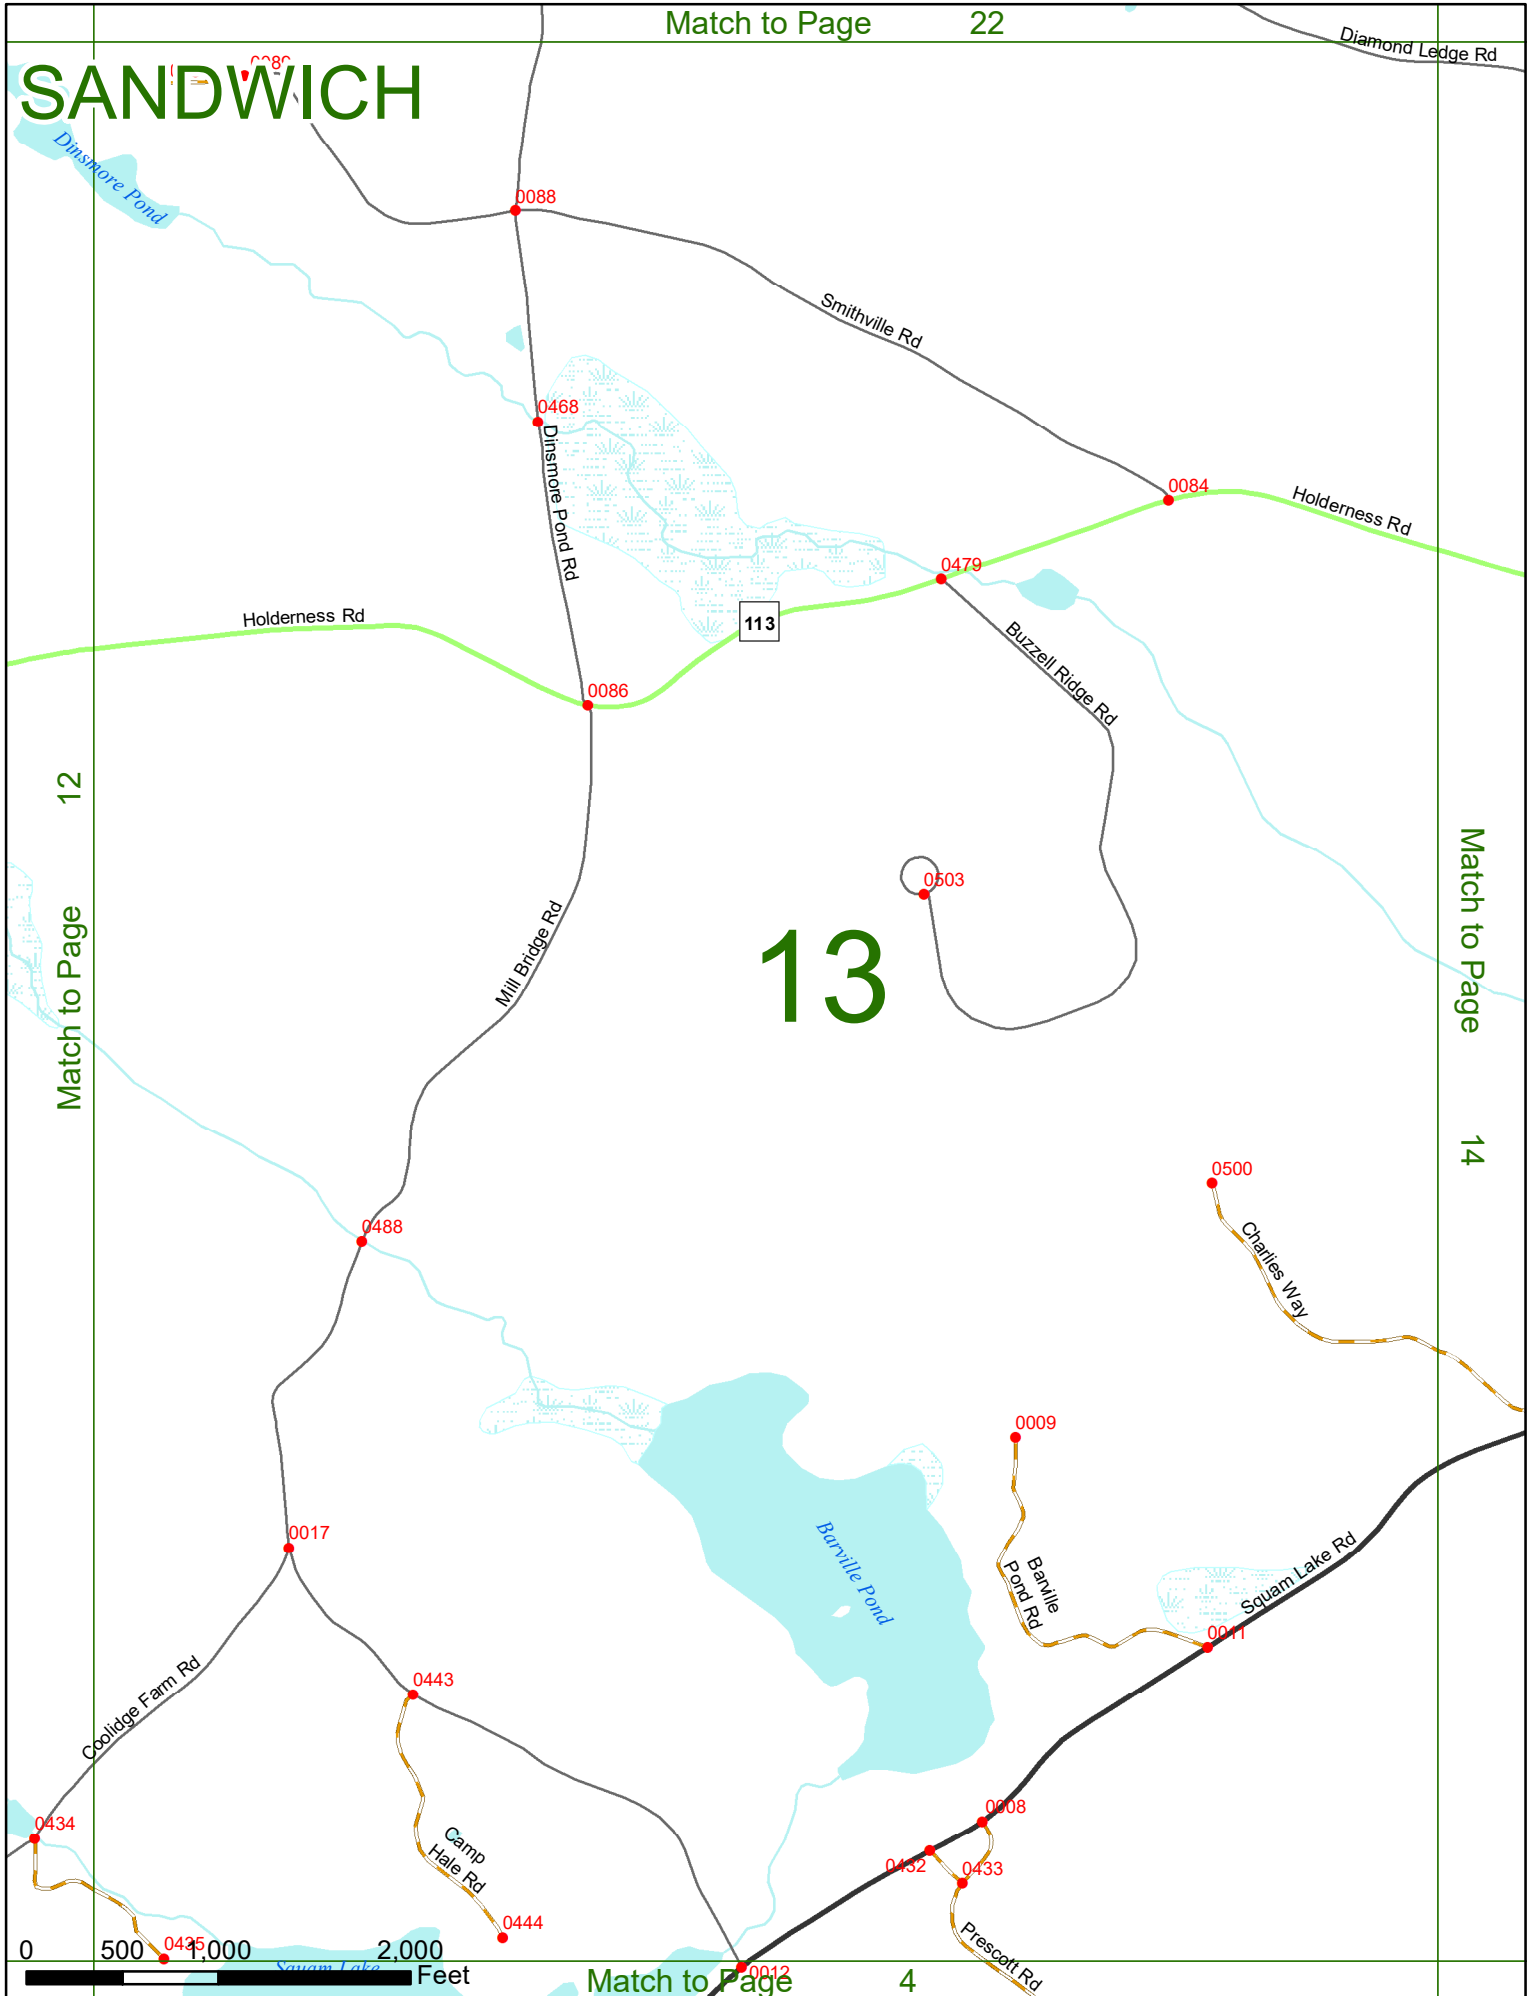

SANDWICH

Match to Page 12

Match to Page 14

13

0 500 1,000 2,000 Feet

Match to Page 4