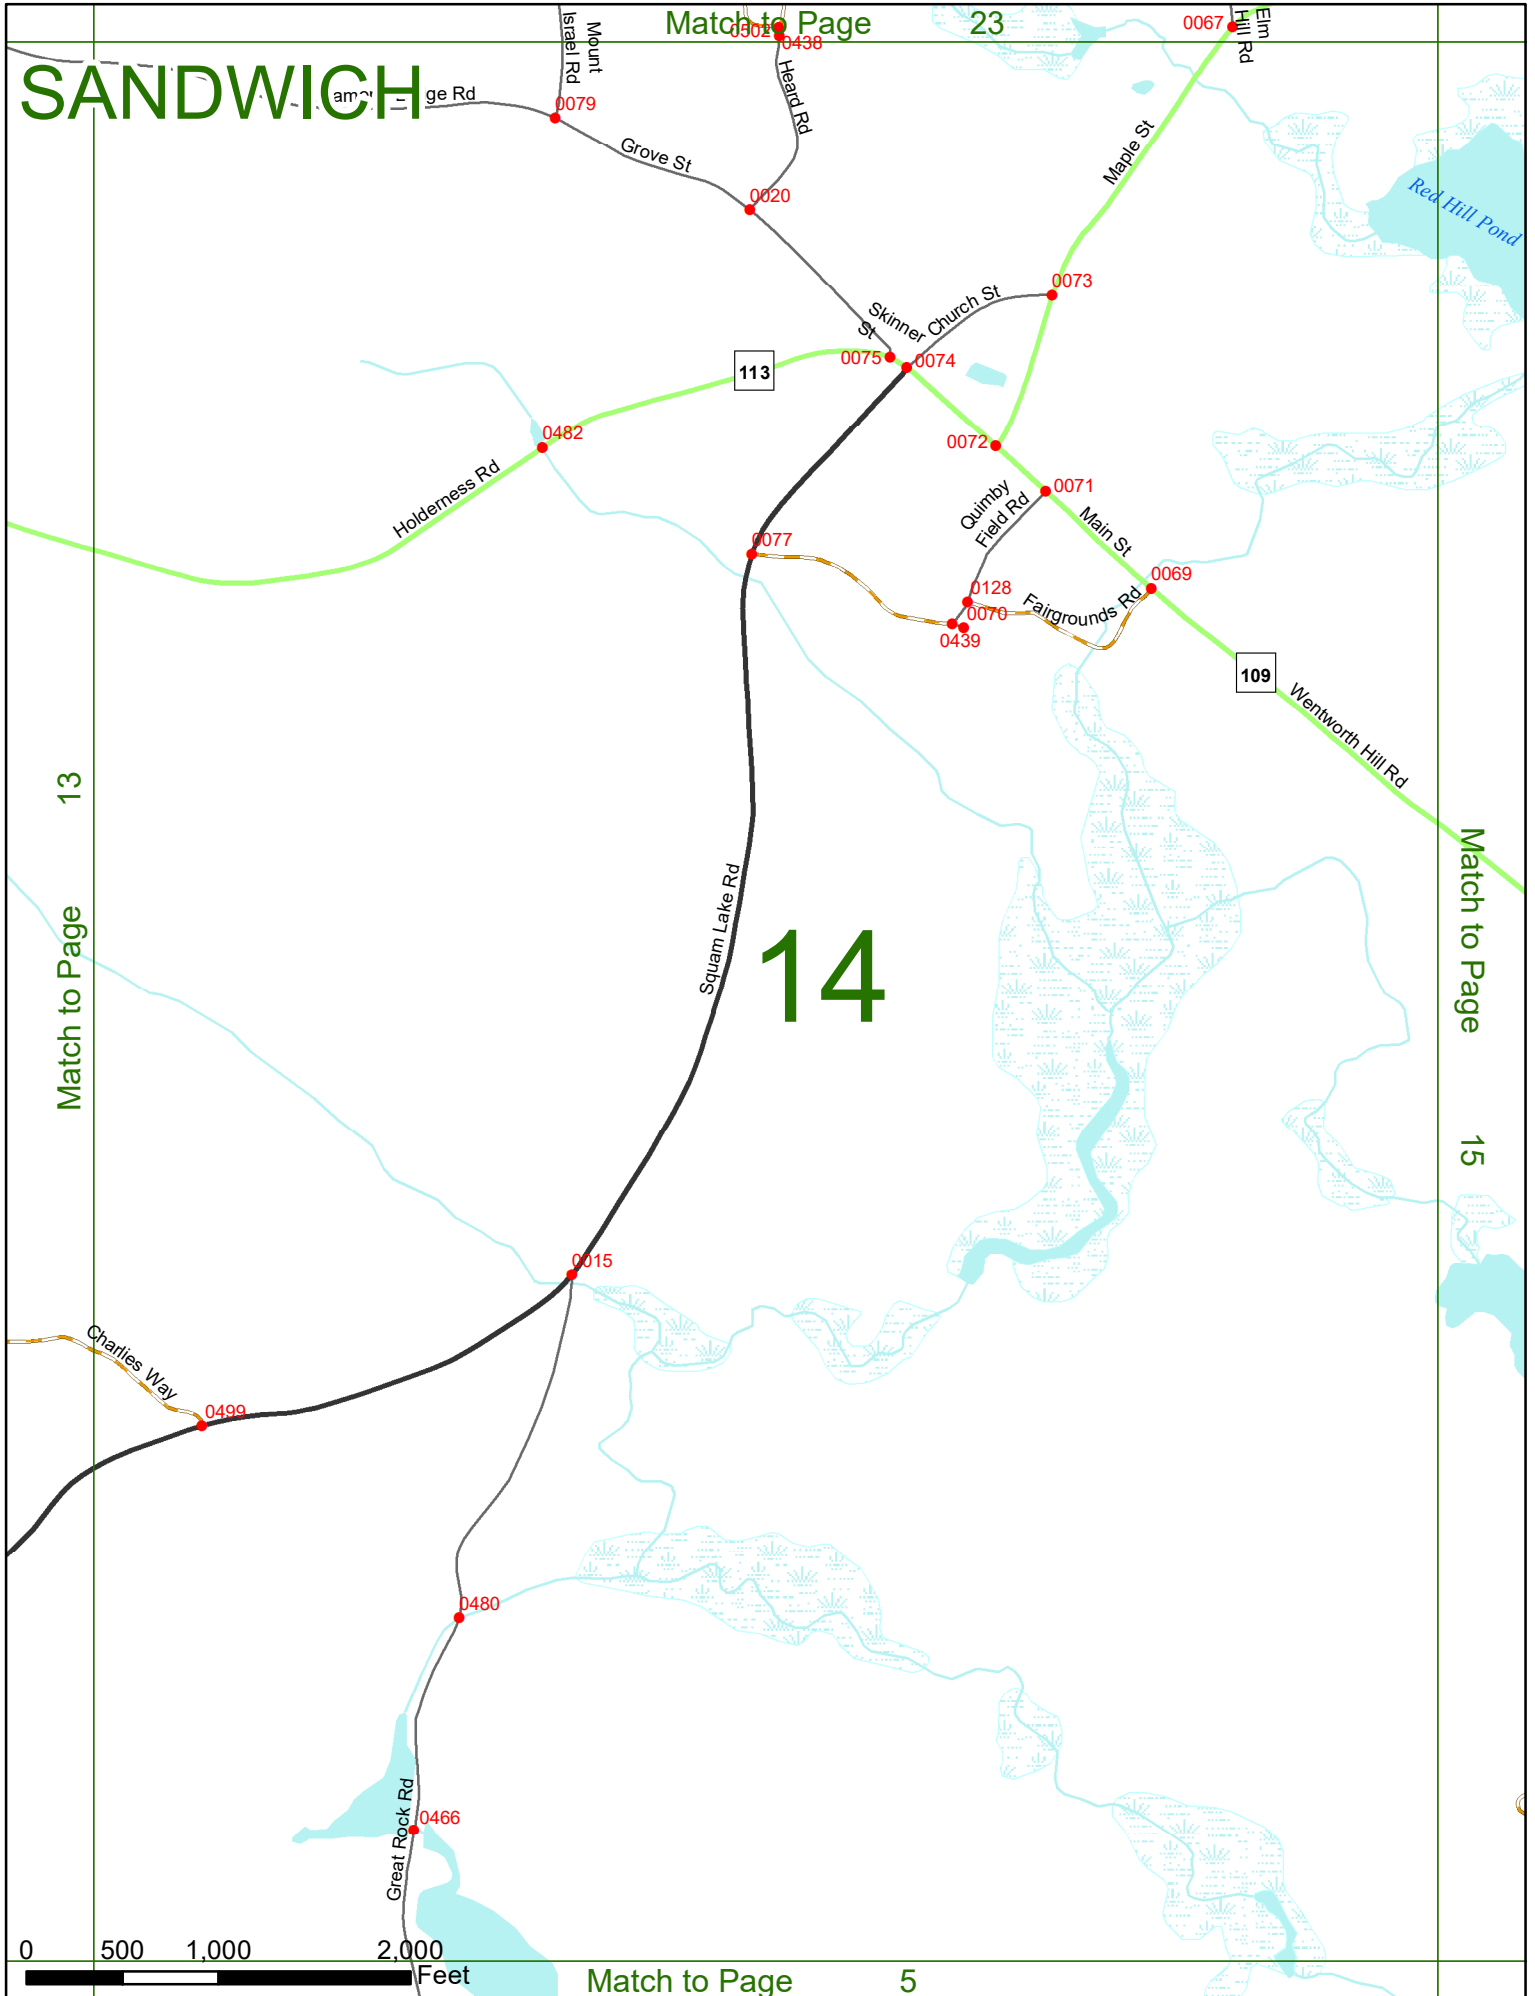

SANDWICH

Match to Page 23

13

Match to Page

14

Match to Page

15

Match to Page

5