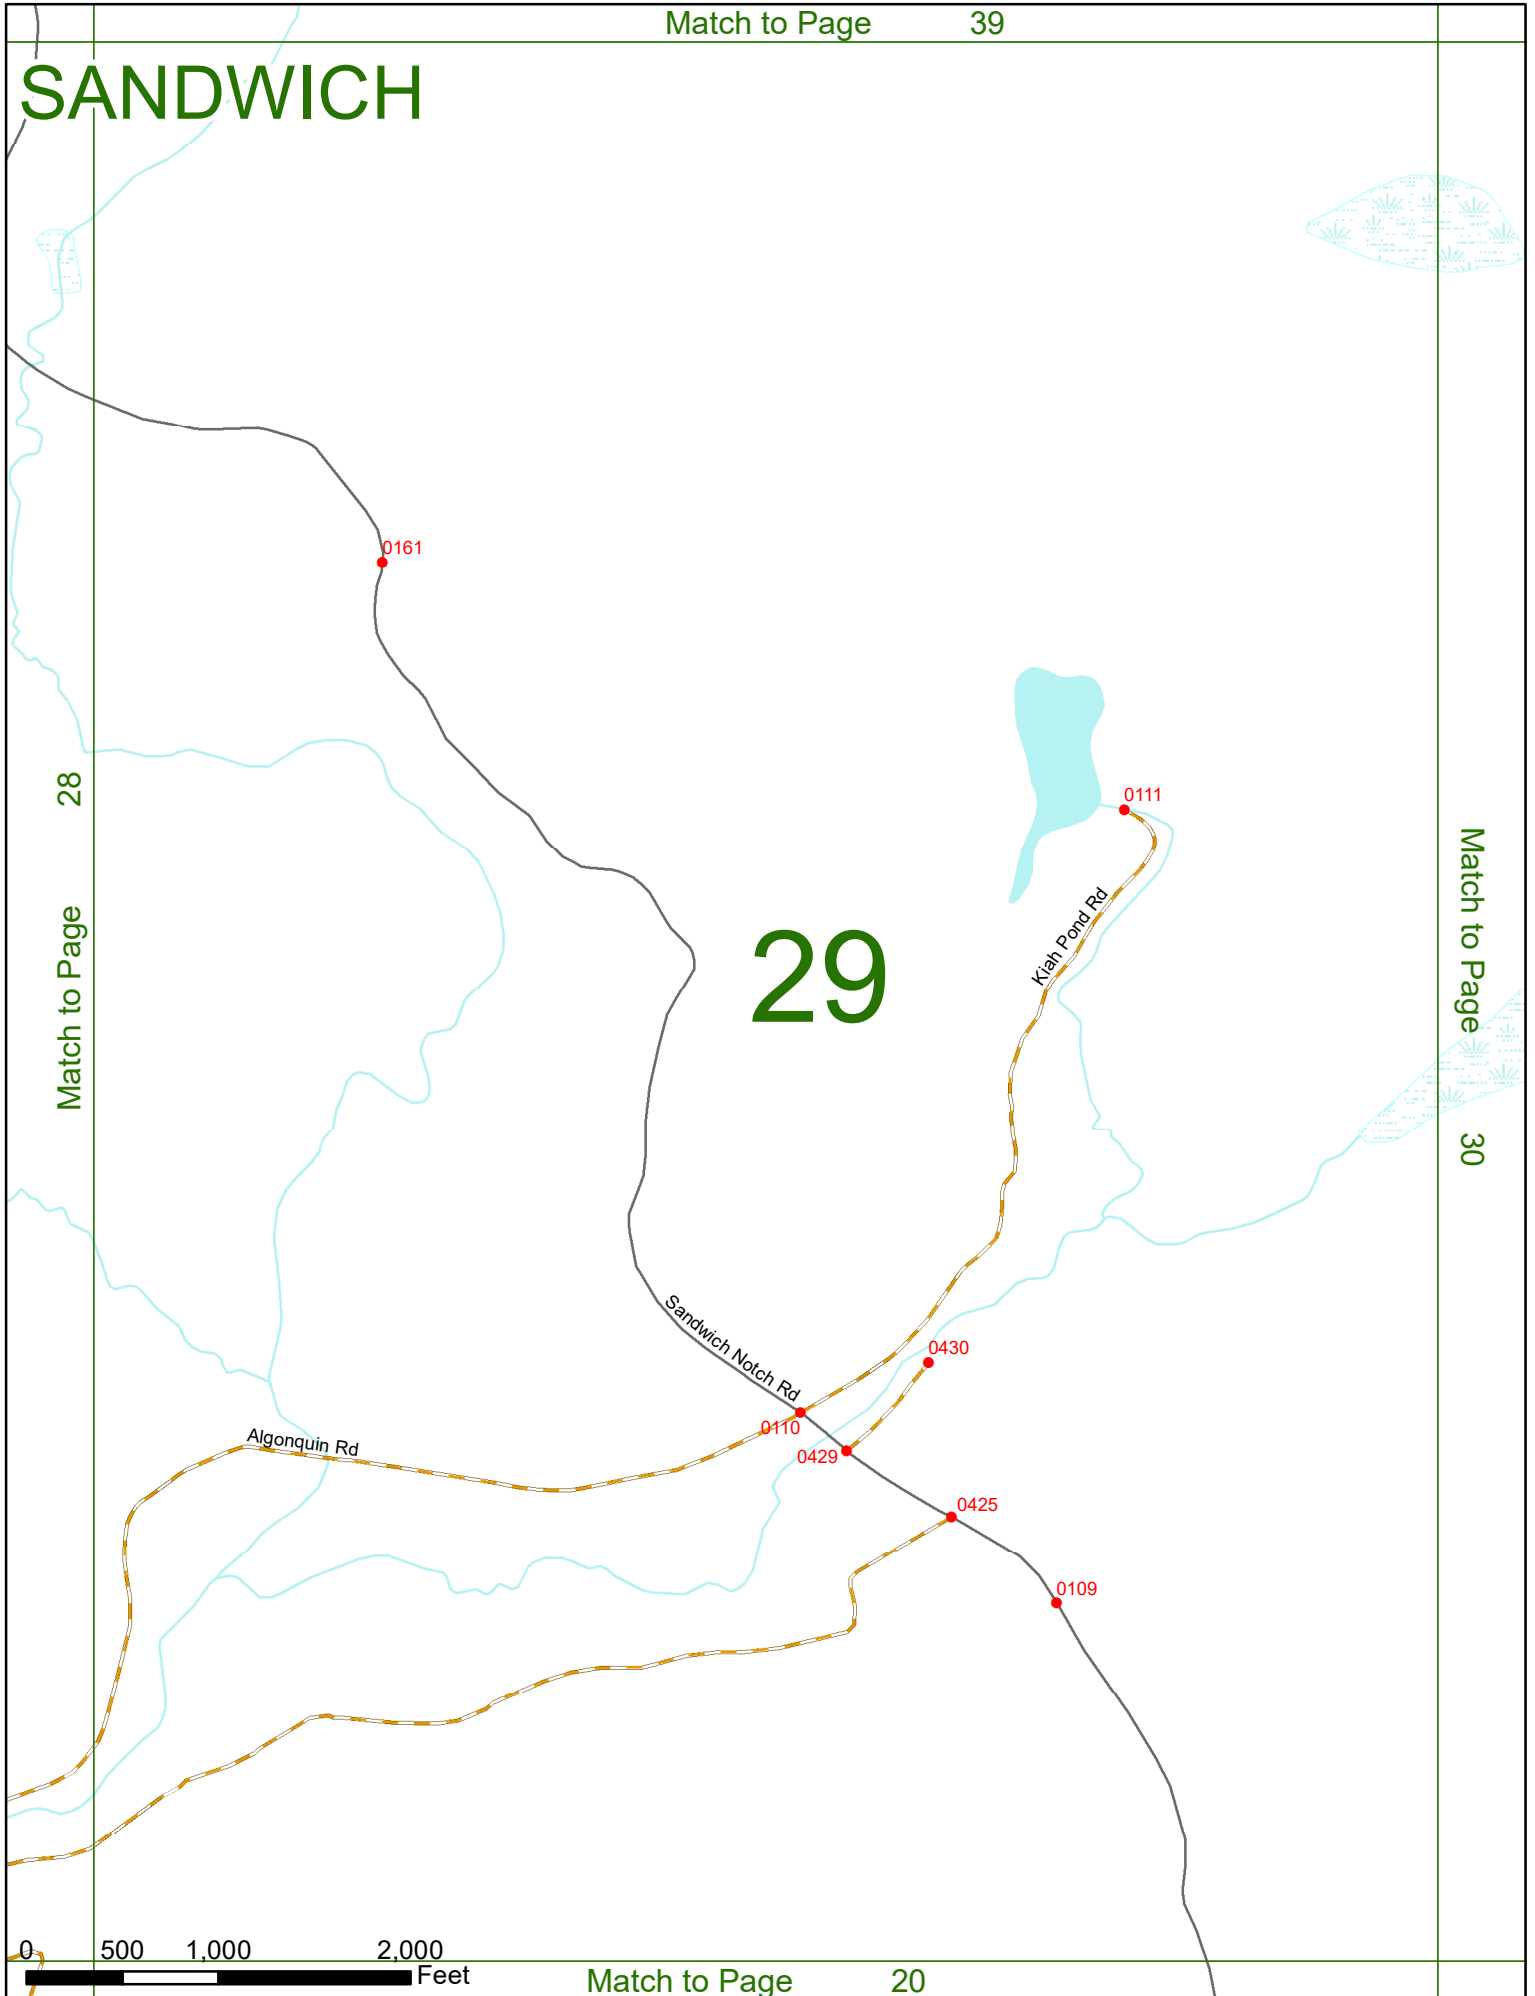

SANDWICH

28

Match to Page

29

Match to Page 30