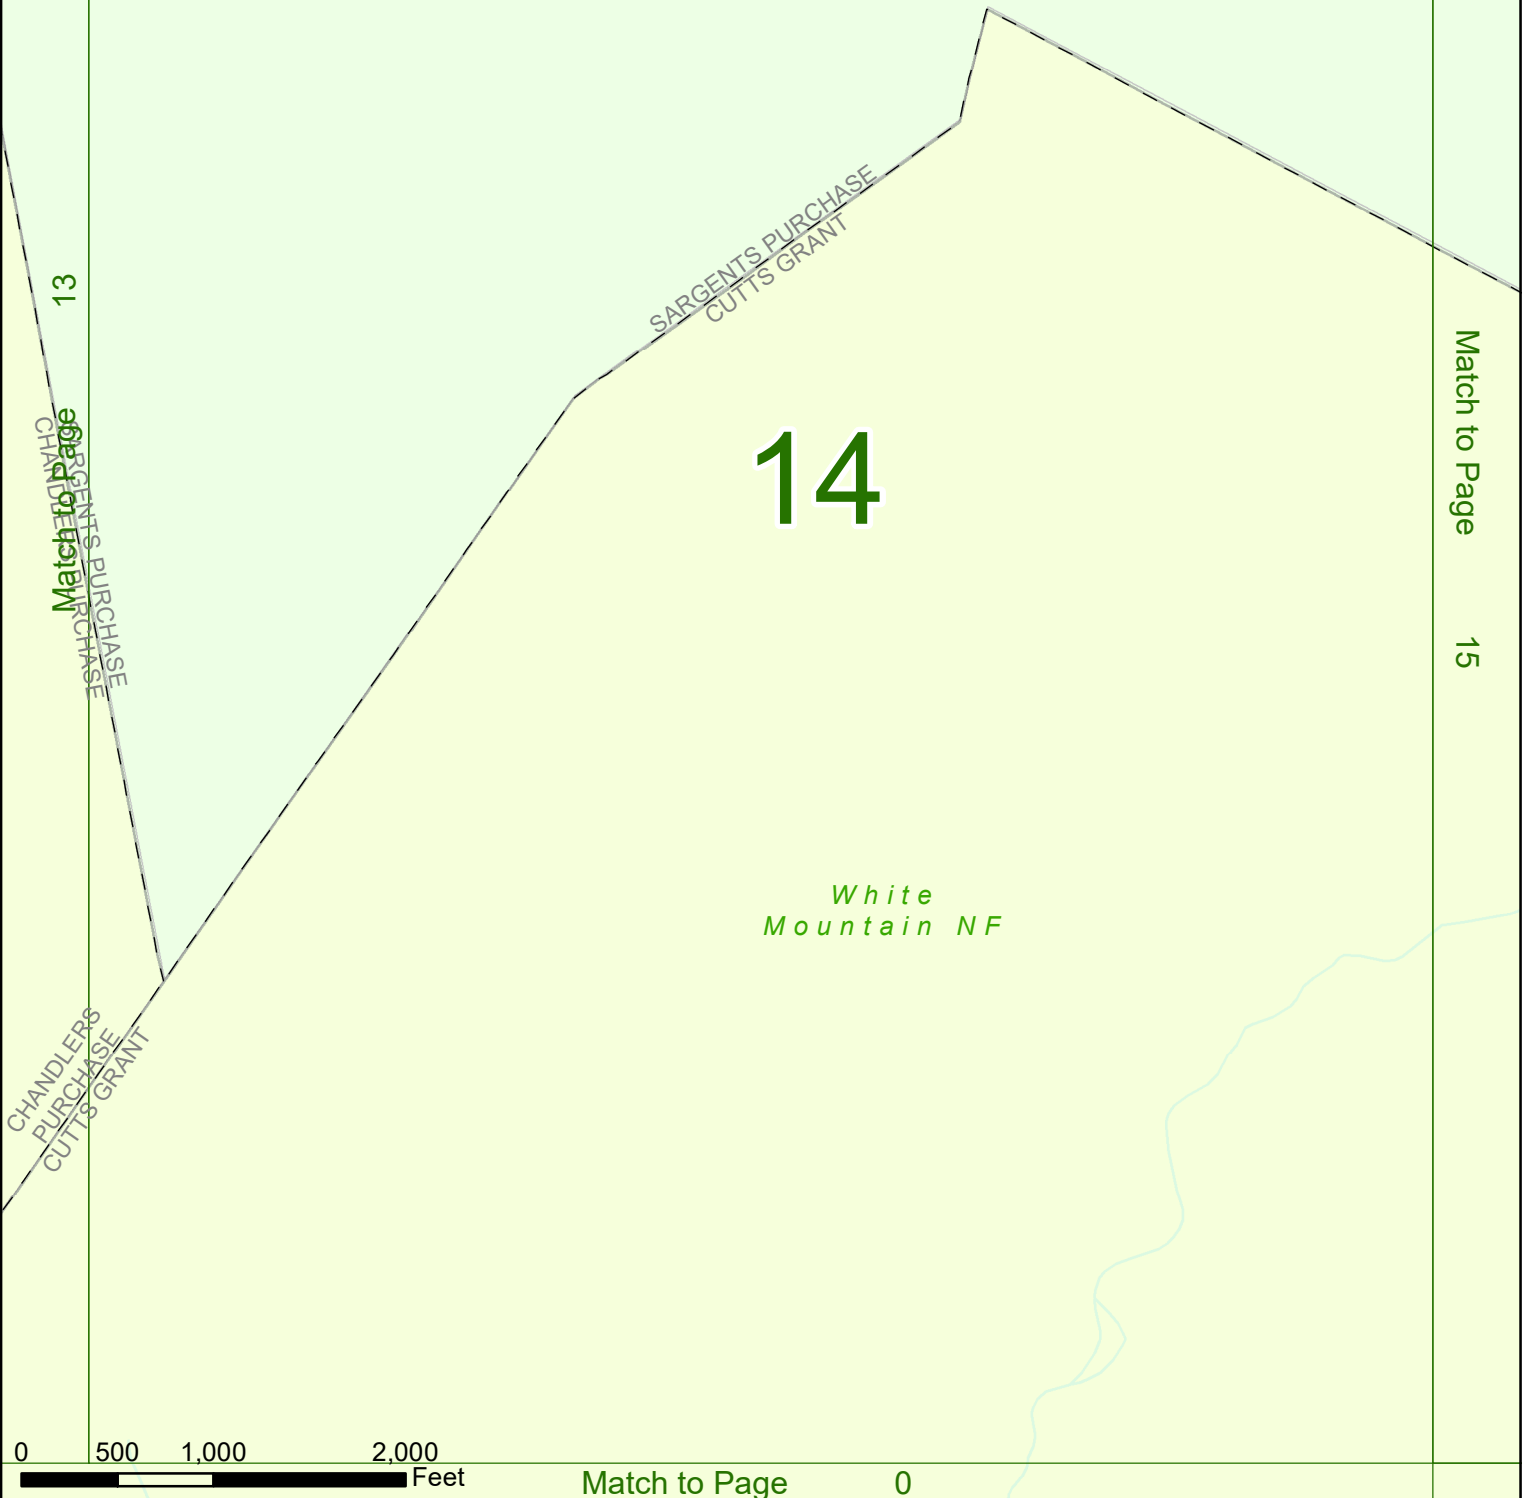

SARGENTS PURCHASE

14

White Mountain NF

0 500 1,000 2,000 Feet

Match to Page 0

13

Match to Page

Match to Page

15