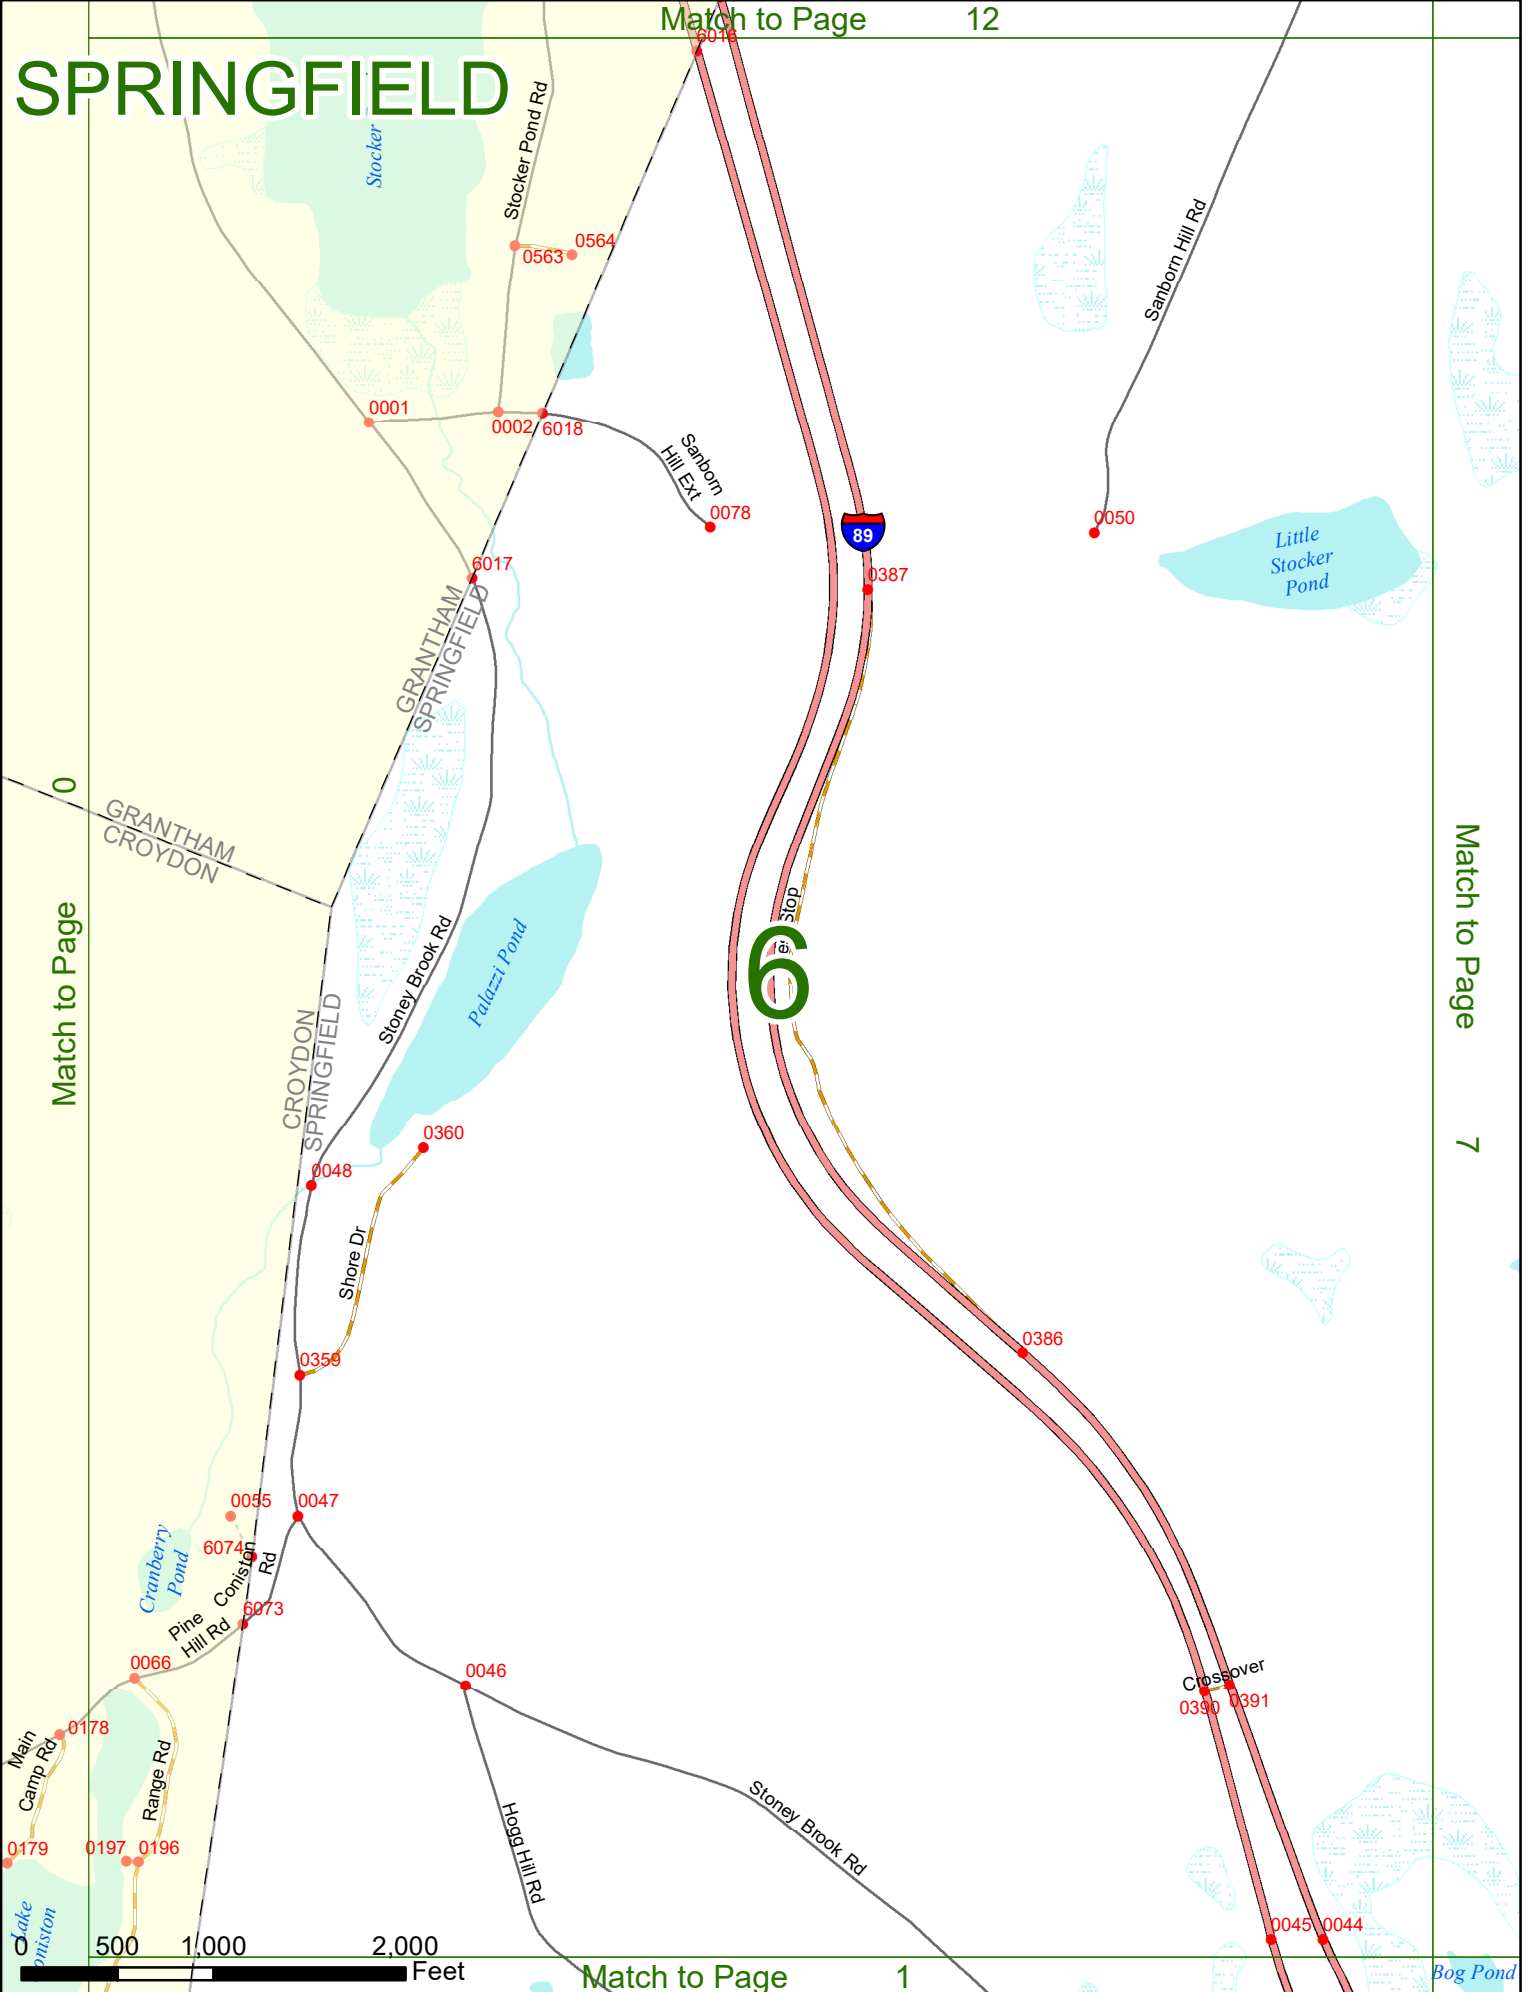

SPRINGFIELD

Match to Page 12

Match to Page 0

Match to Page 7

6

Match to Page 1

Bog Pond