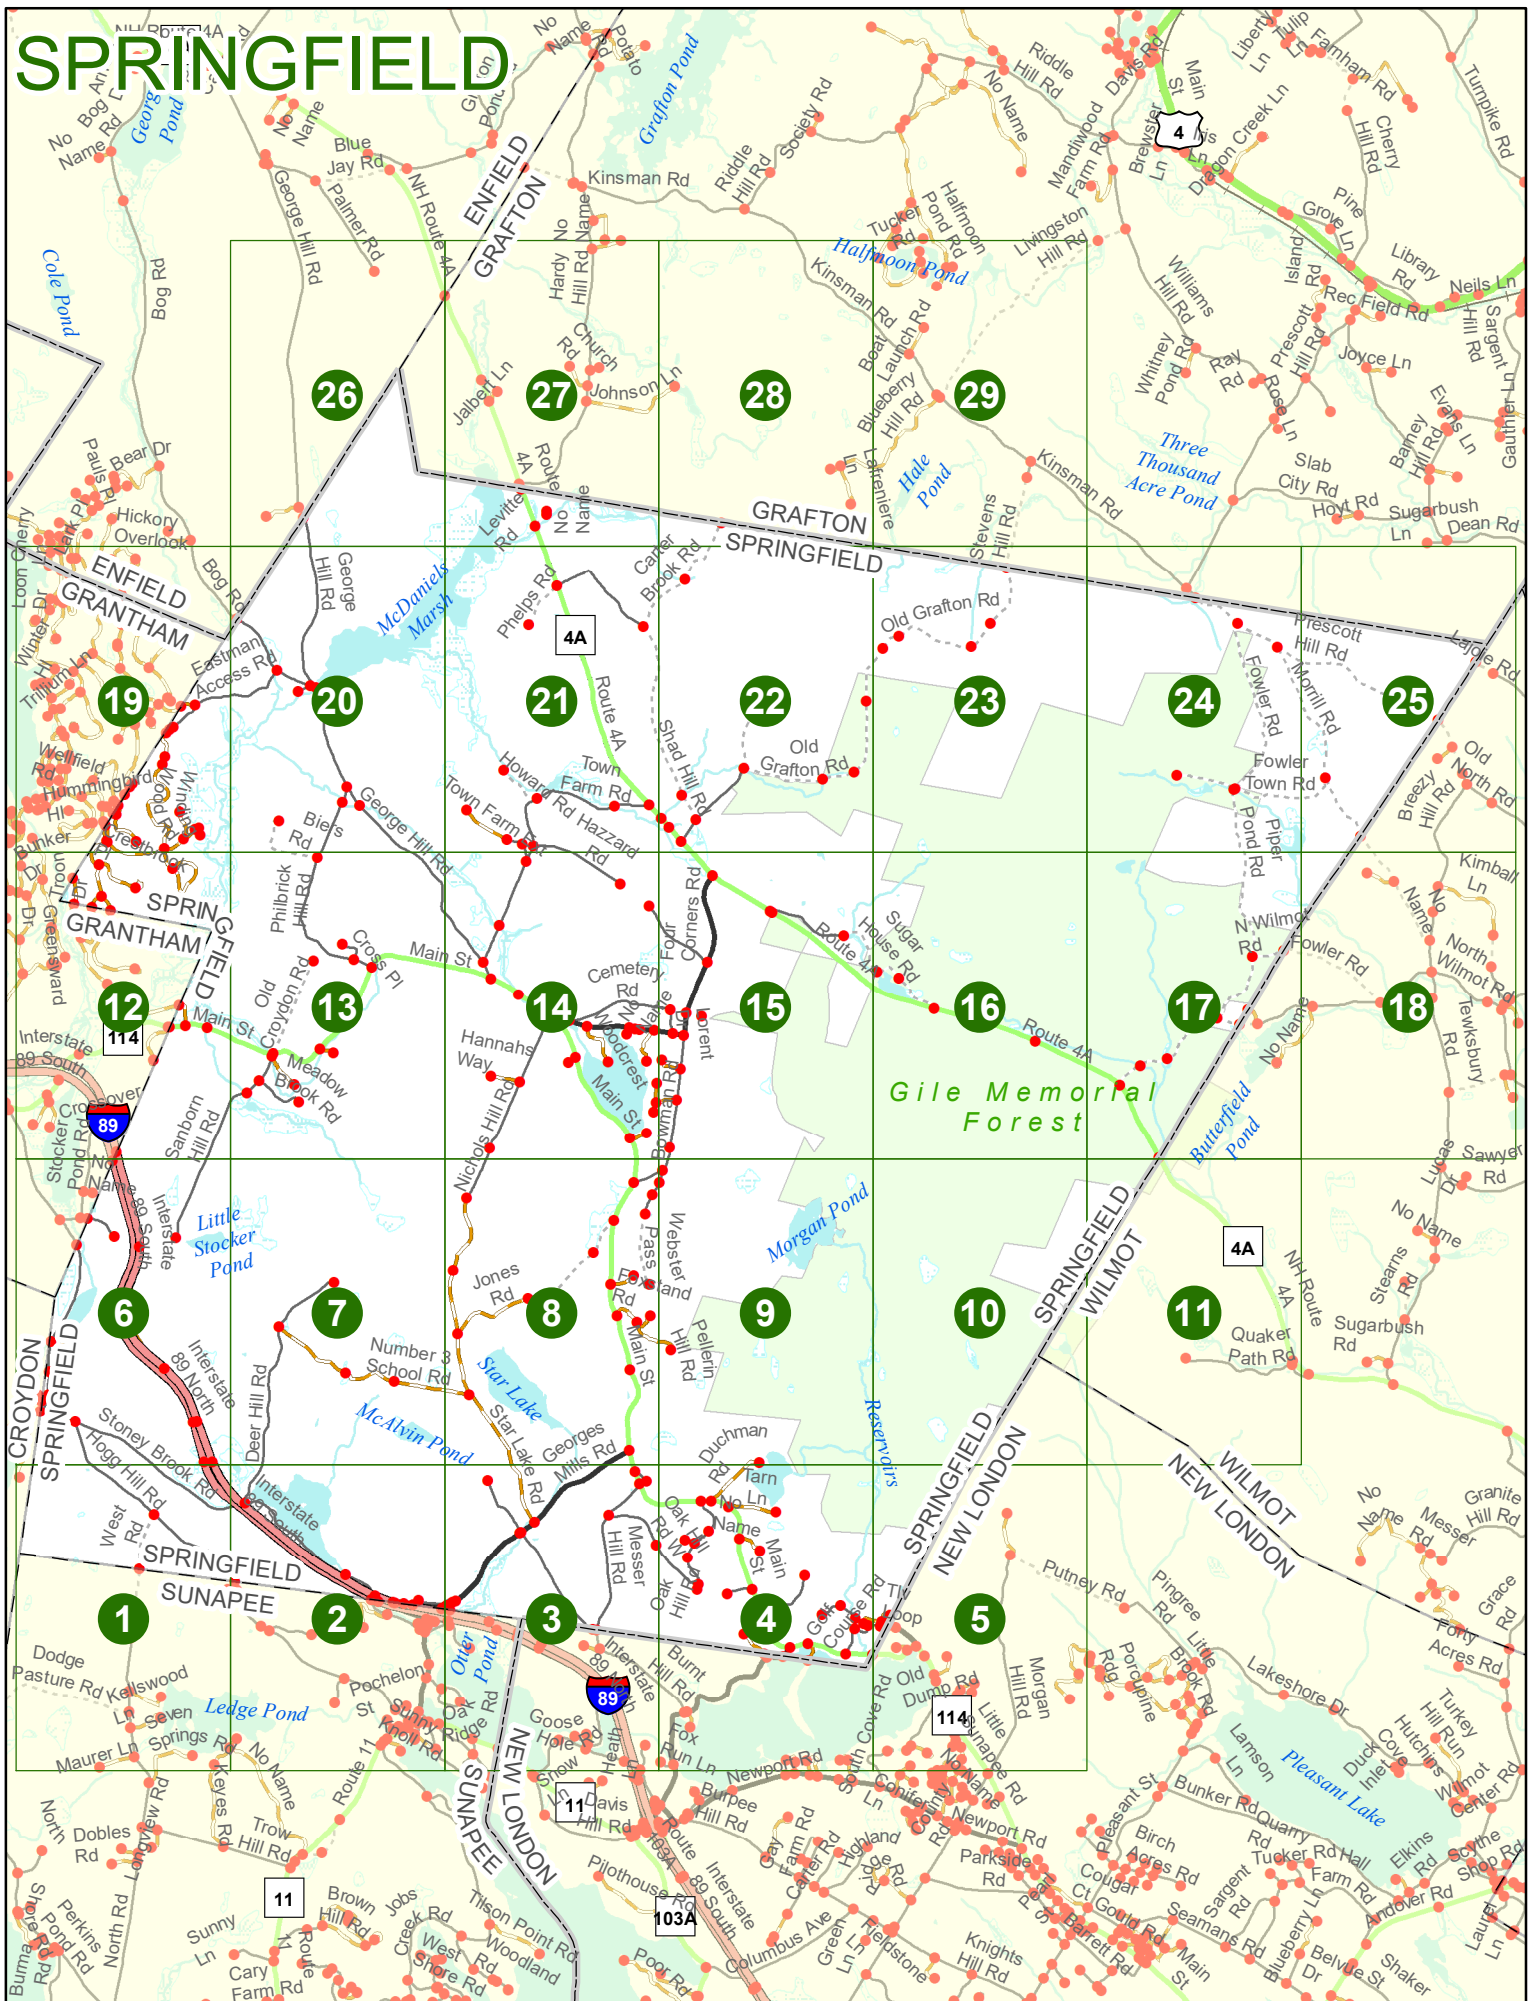

SPRINGFIELD