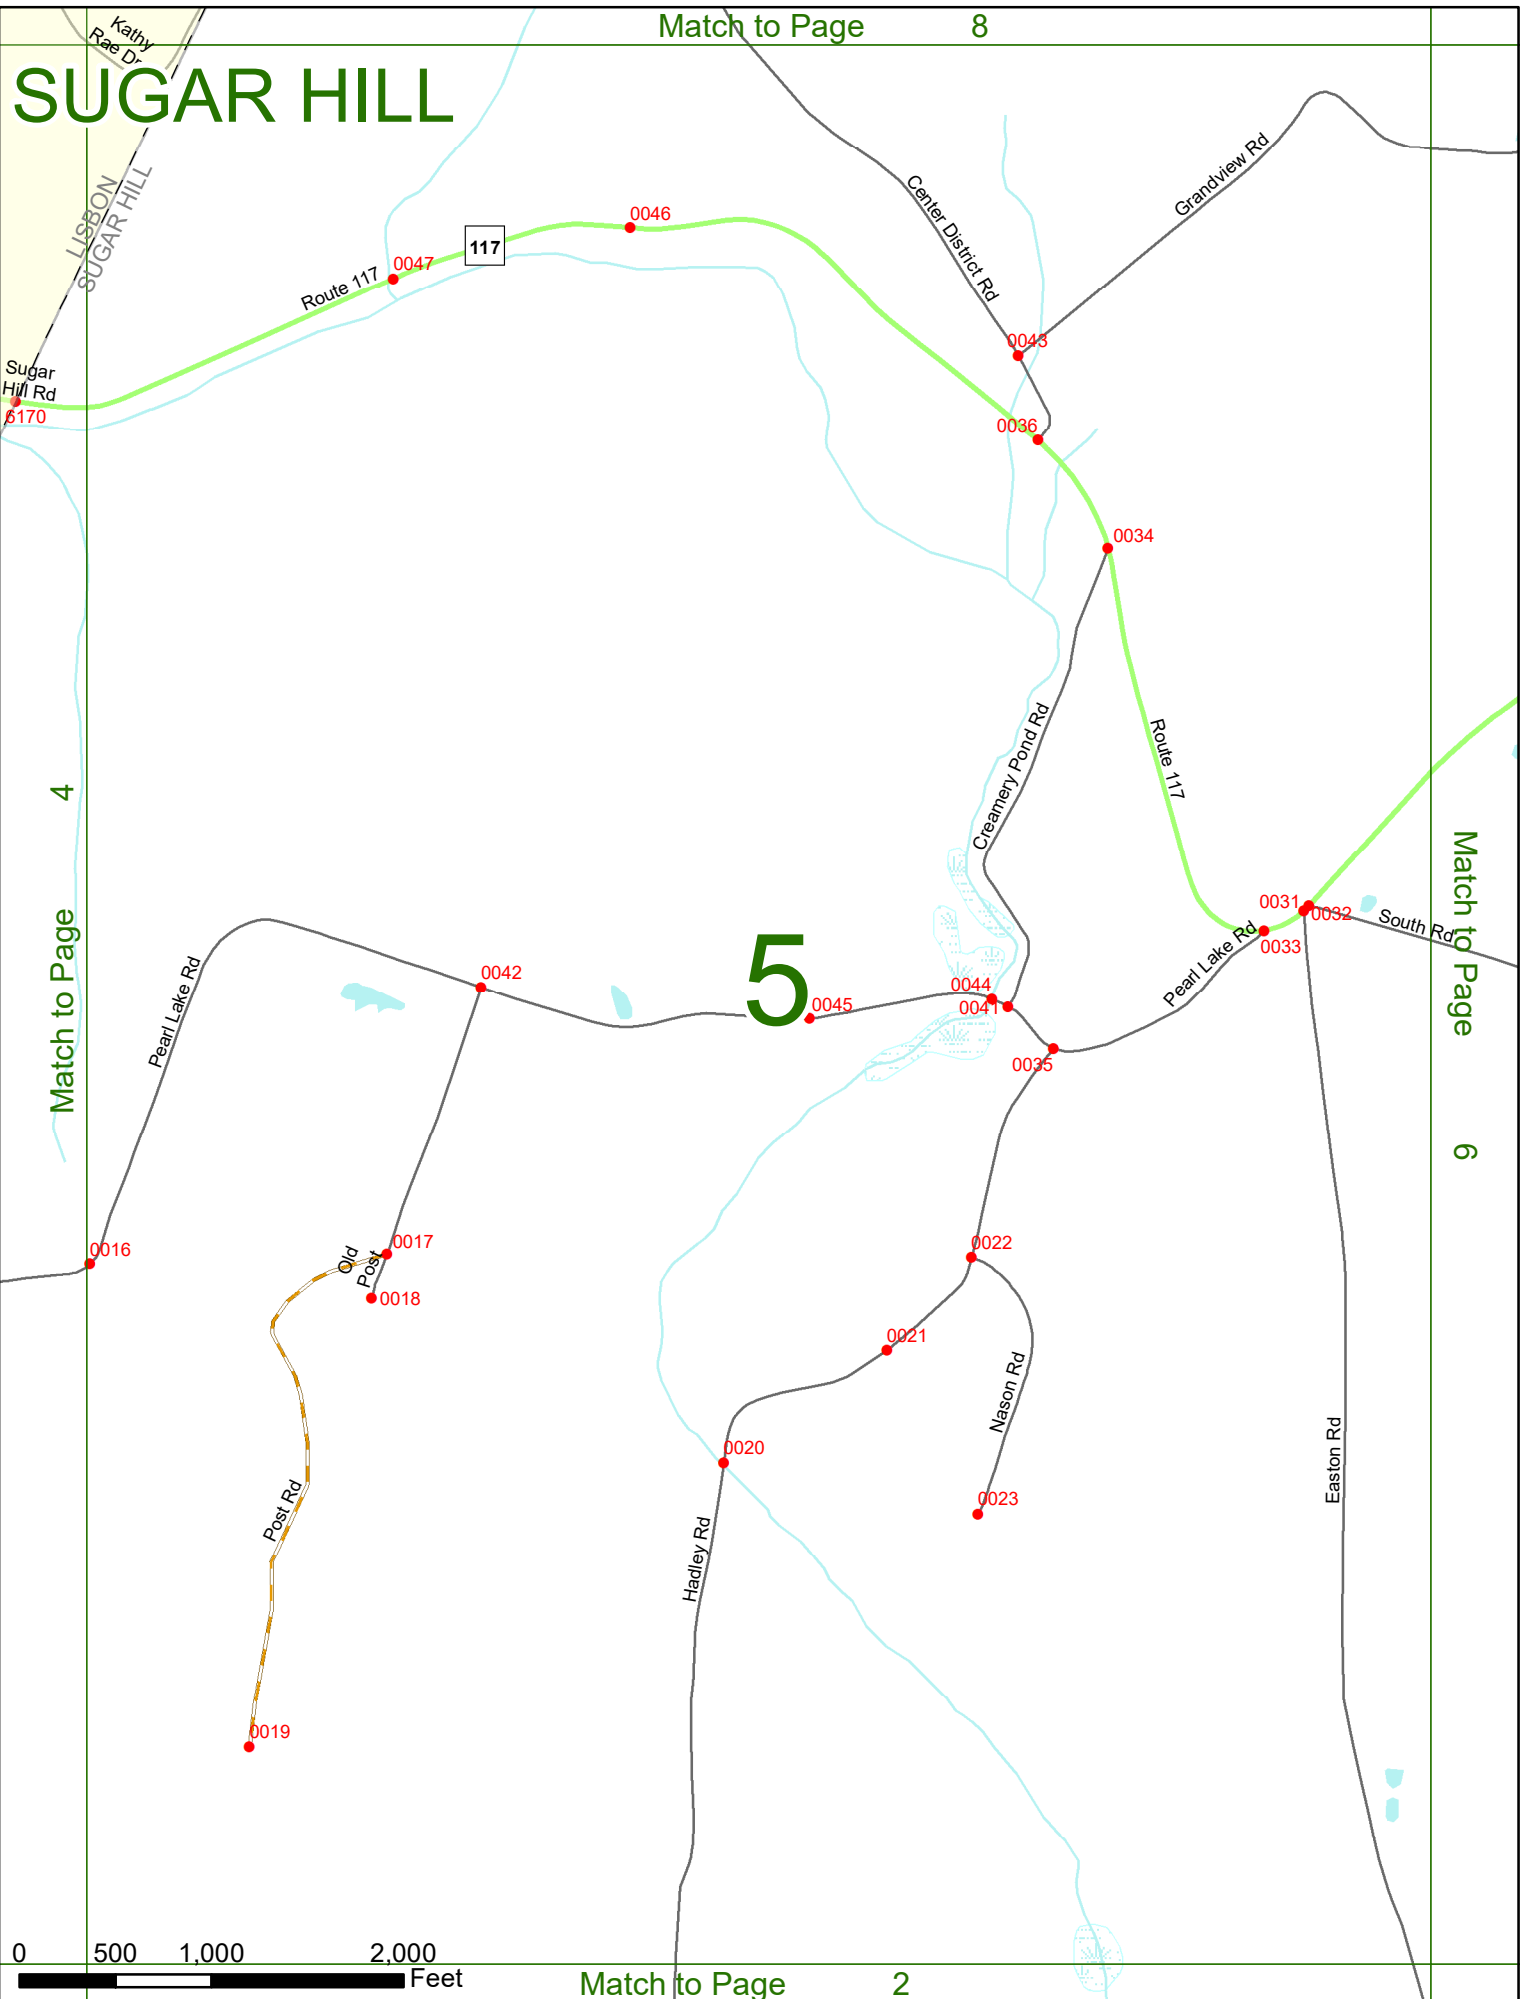

SUGAR HILL

Match to Page 8

8

Match to Page 4

4

Match to Page 6

6

5

Match to Page

2