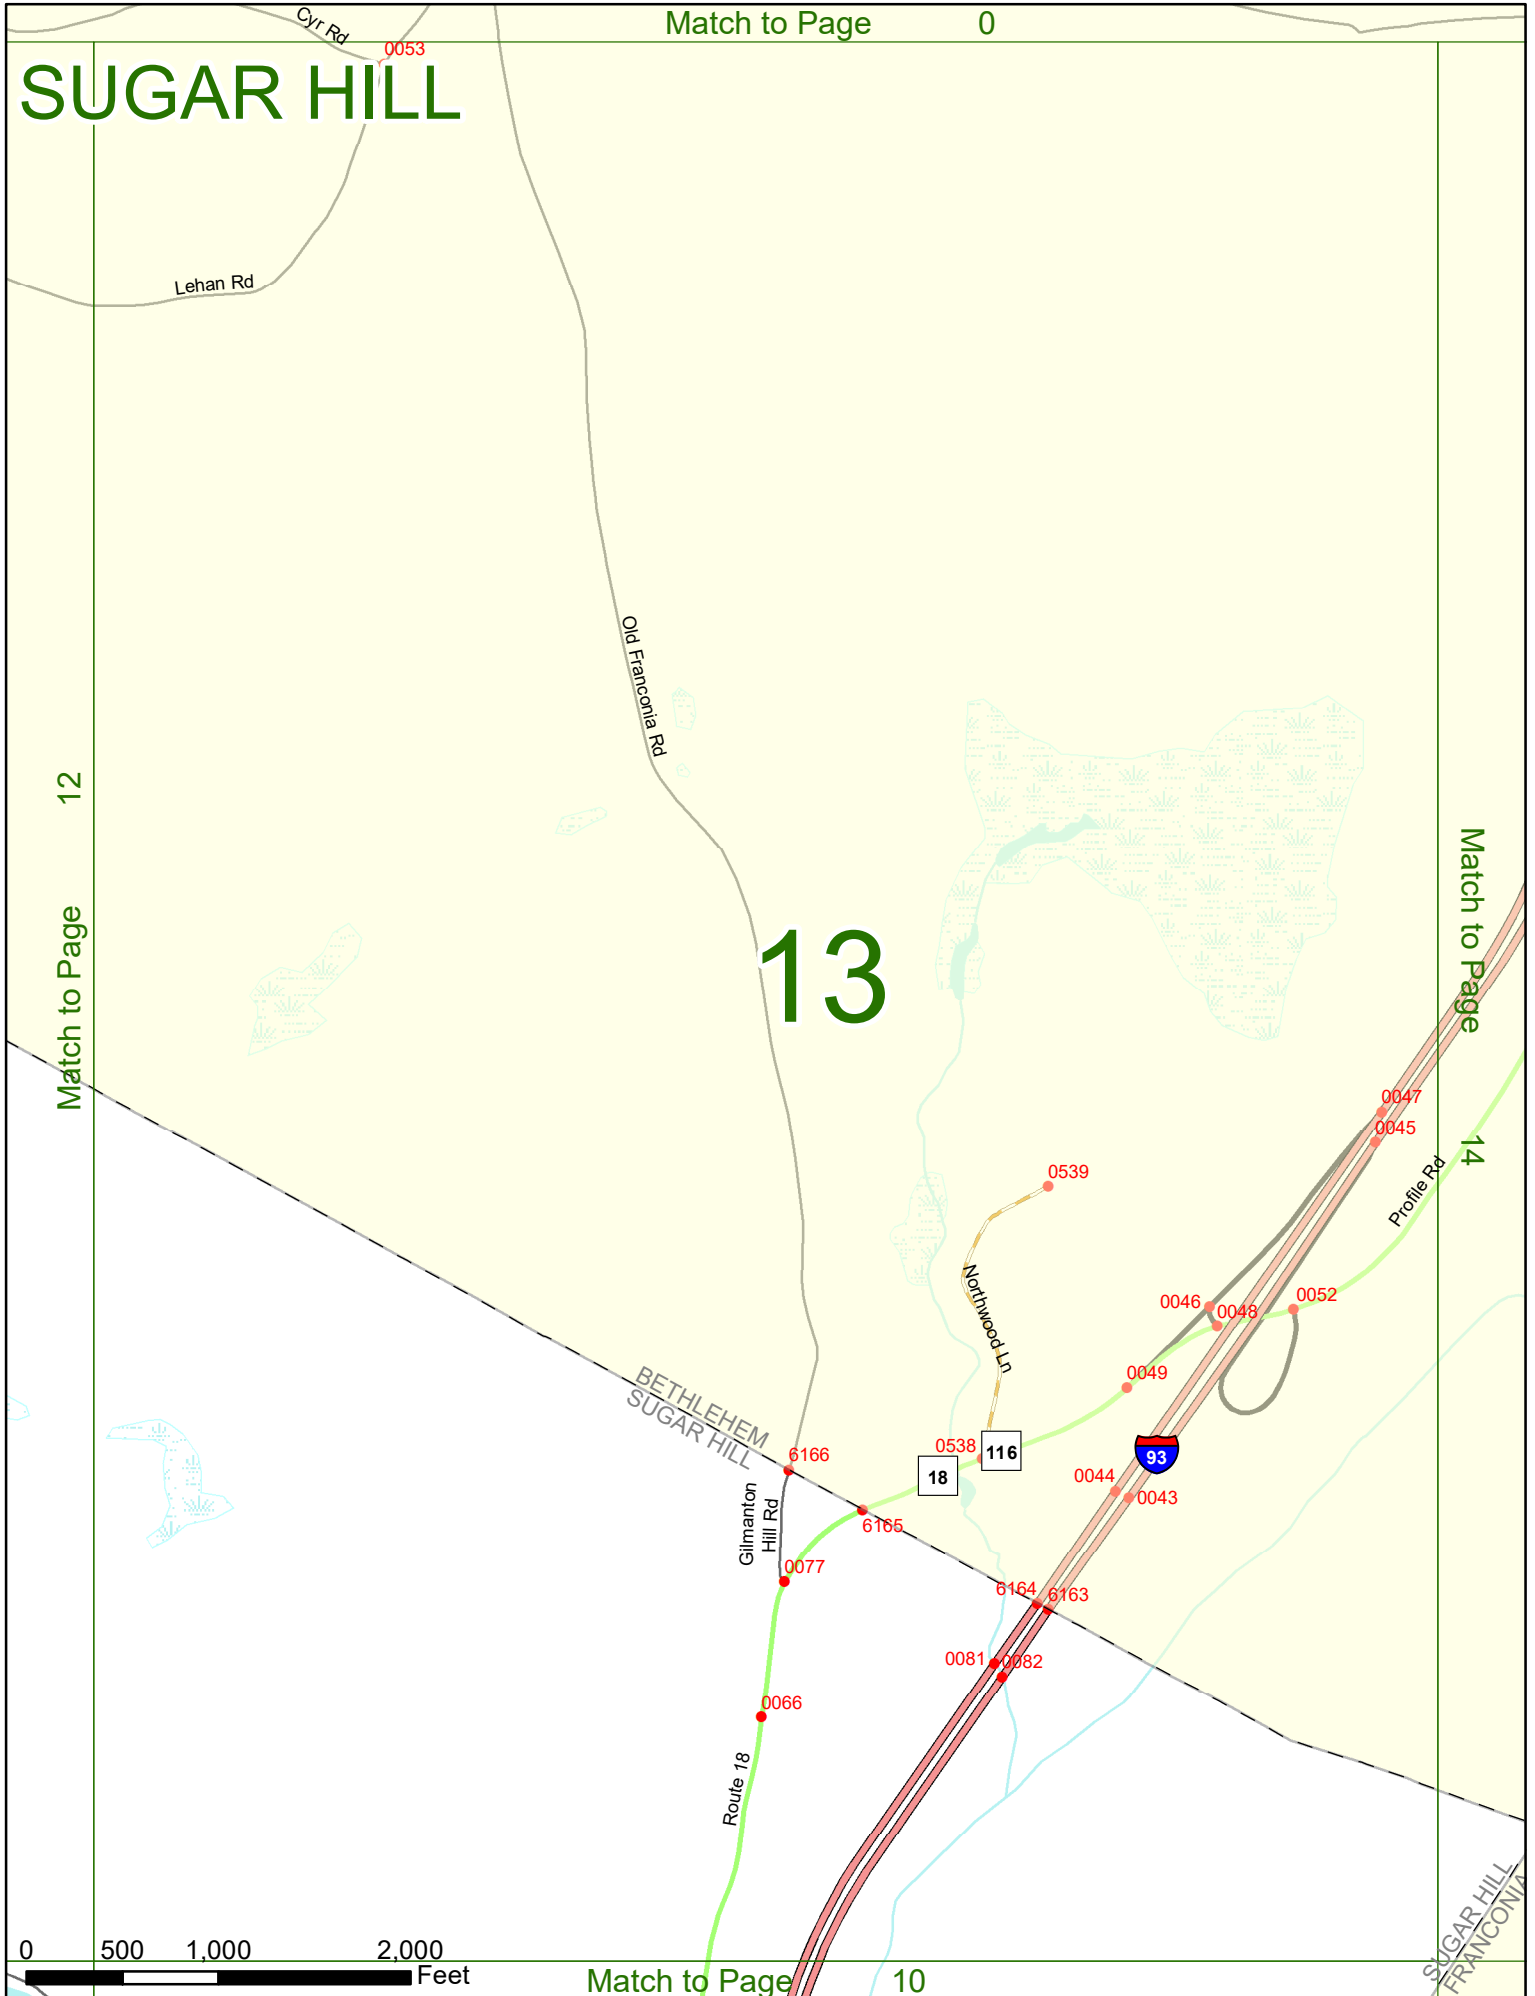

SUGAR HILL

12

Match to Page

13

Match to Page

14