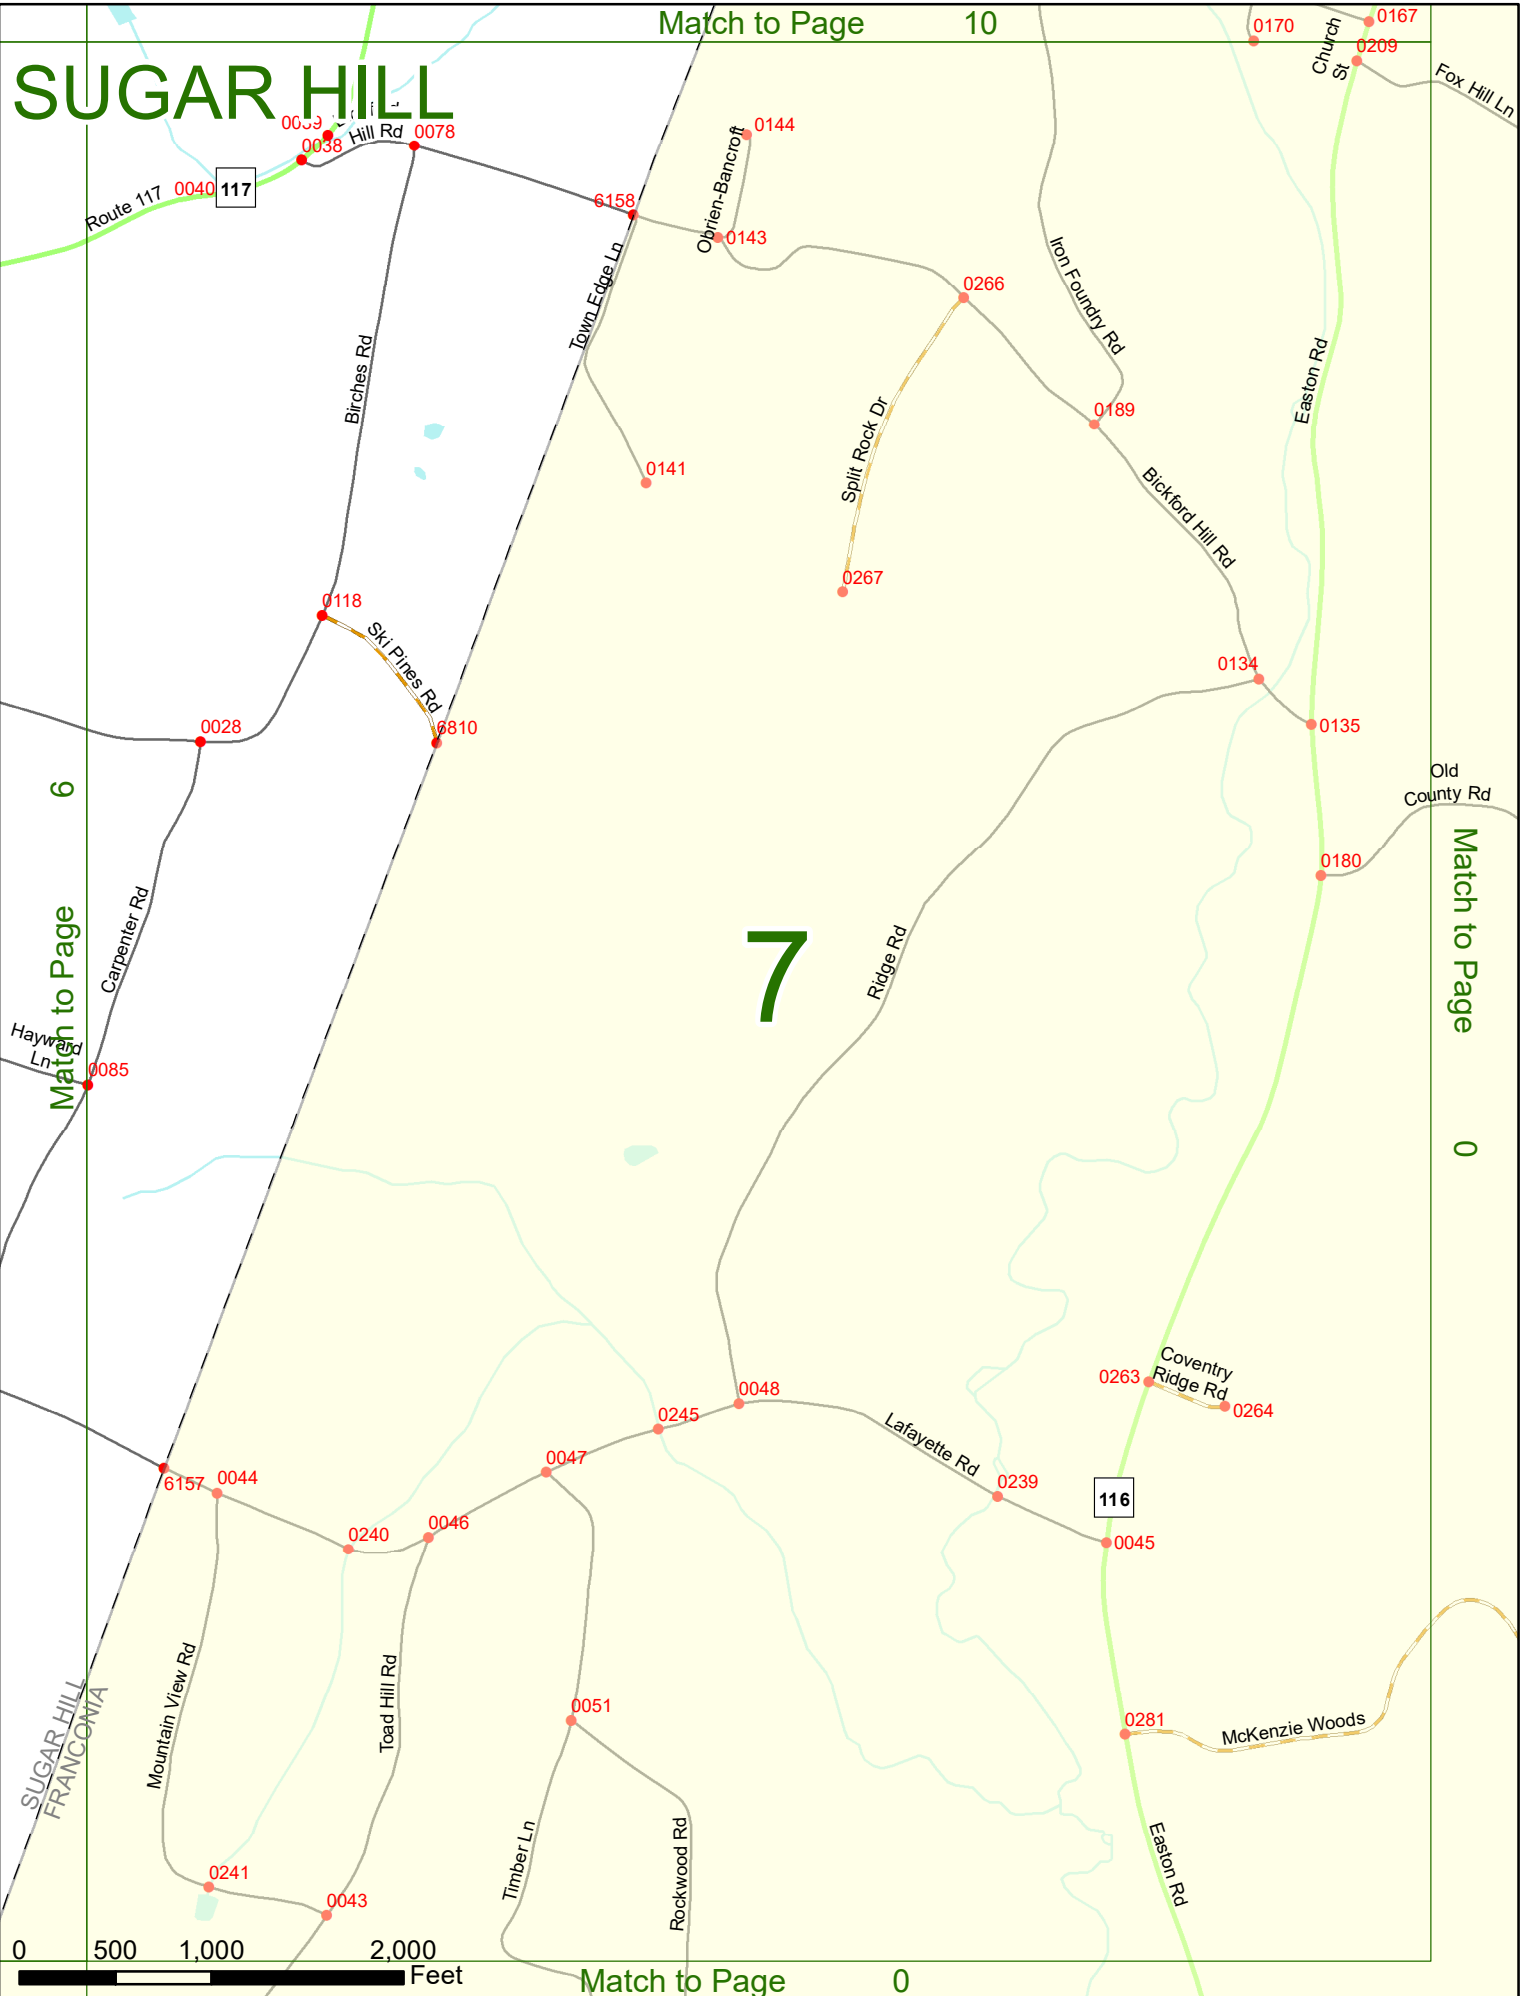

SUGAR HILL

Match to Page 10

Match to Page 6

Match to Page 0

7

0 500 1,000 2,000 Feet

Match to Page 0