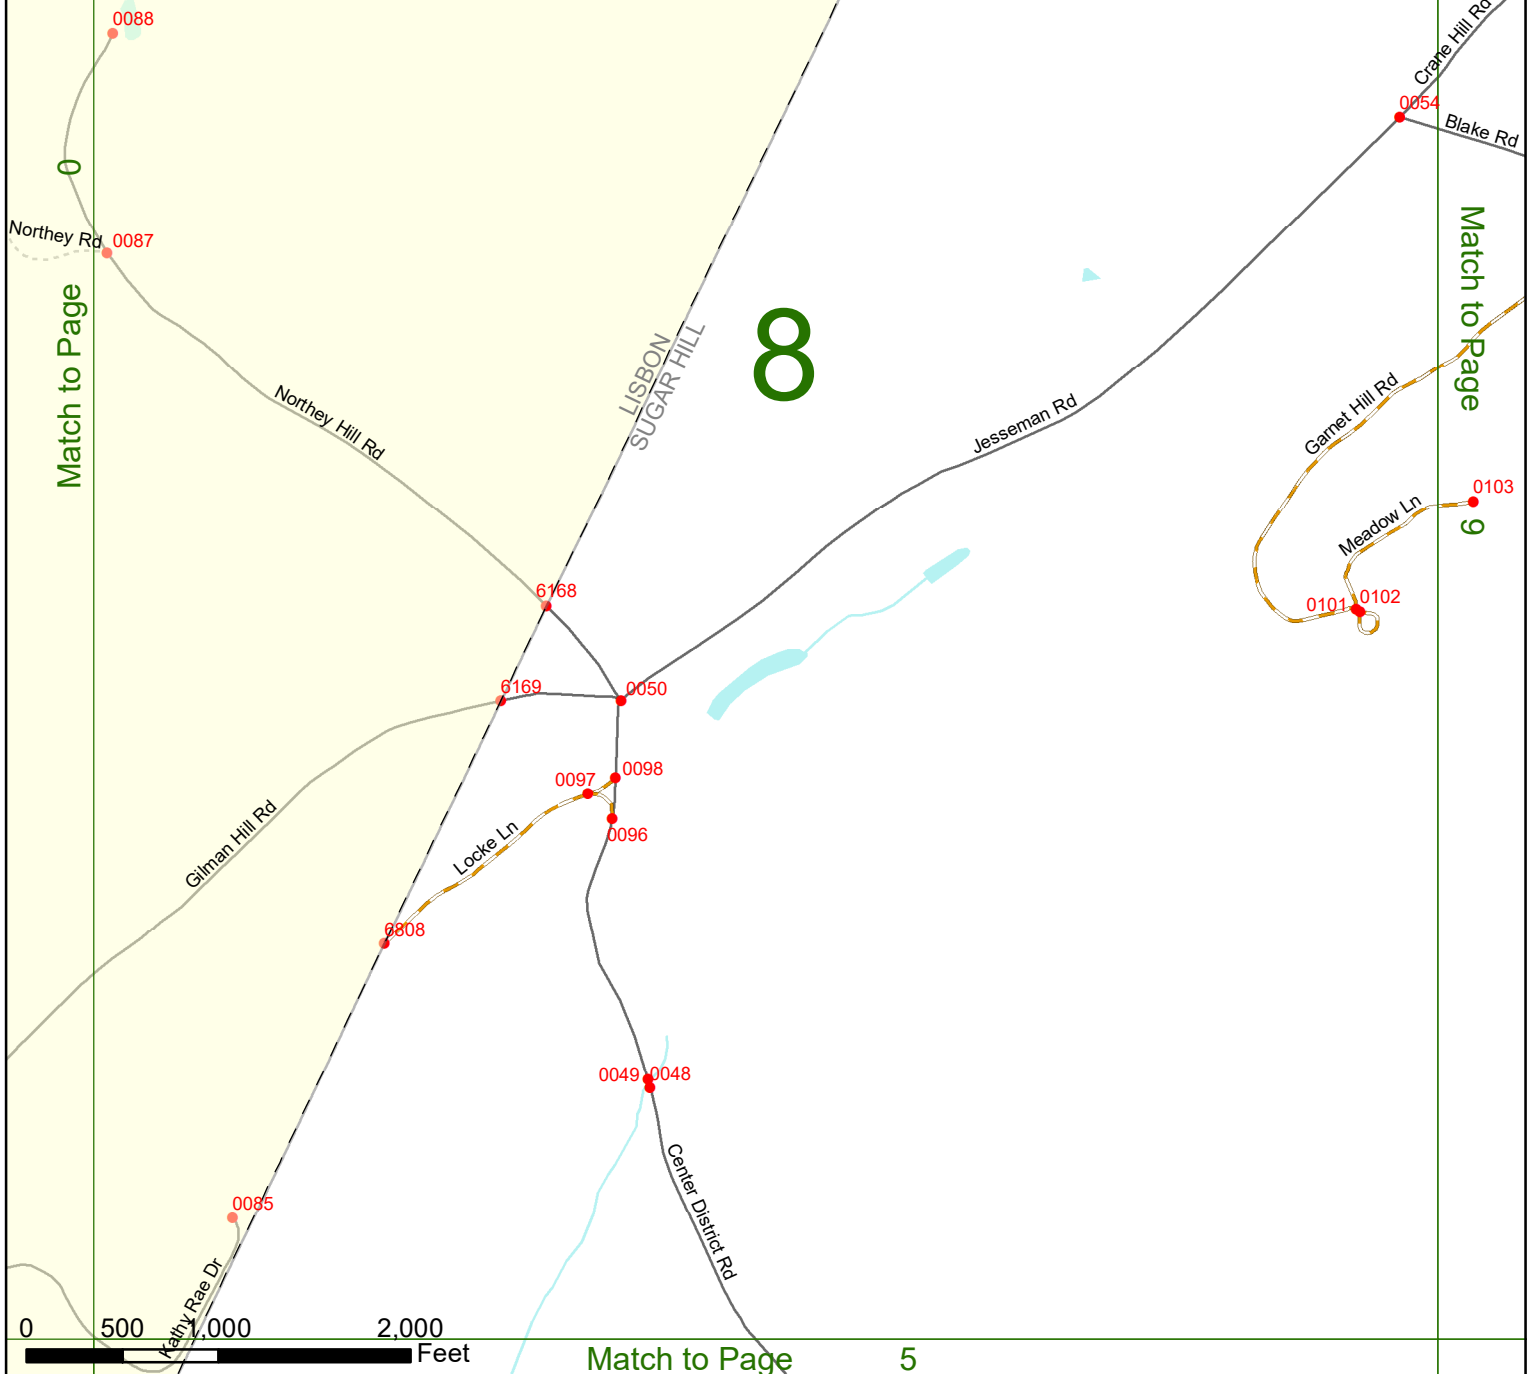

SUGAR HILL

8

Match to Page

Match to Page