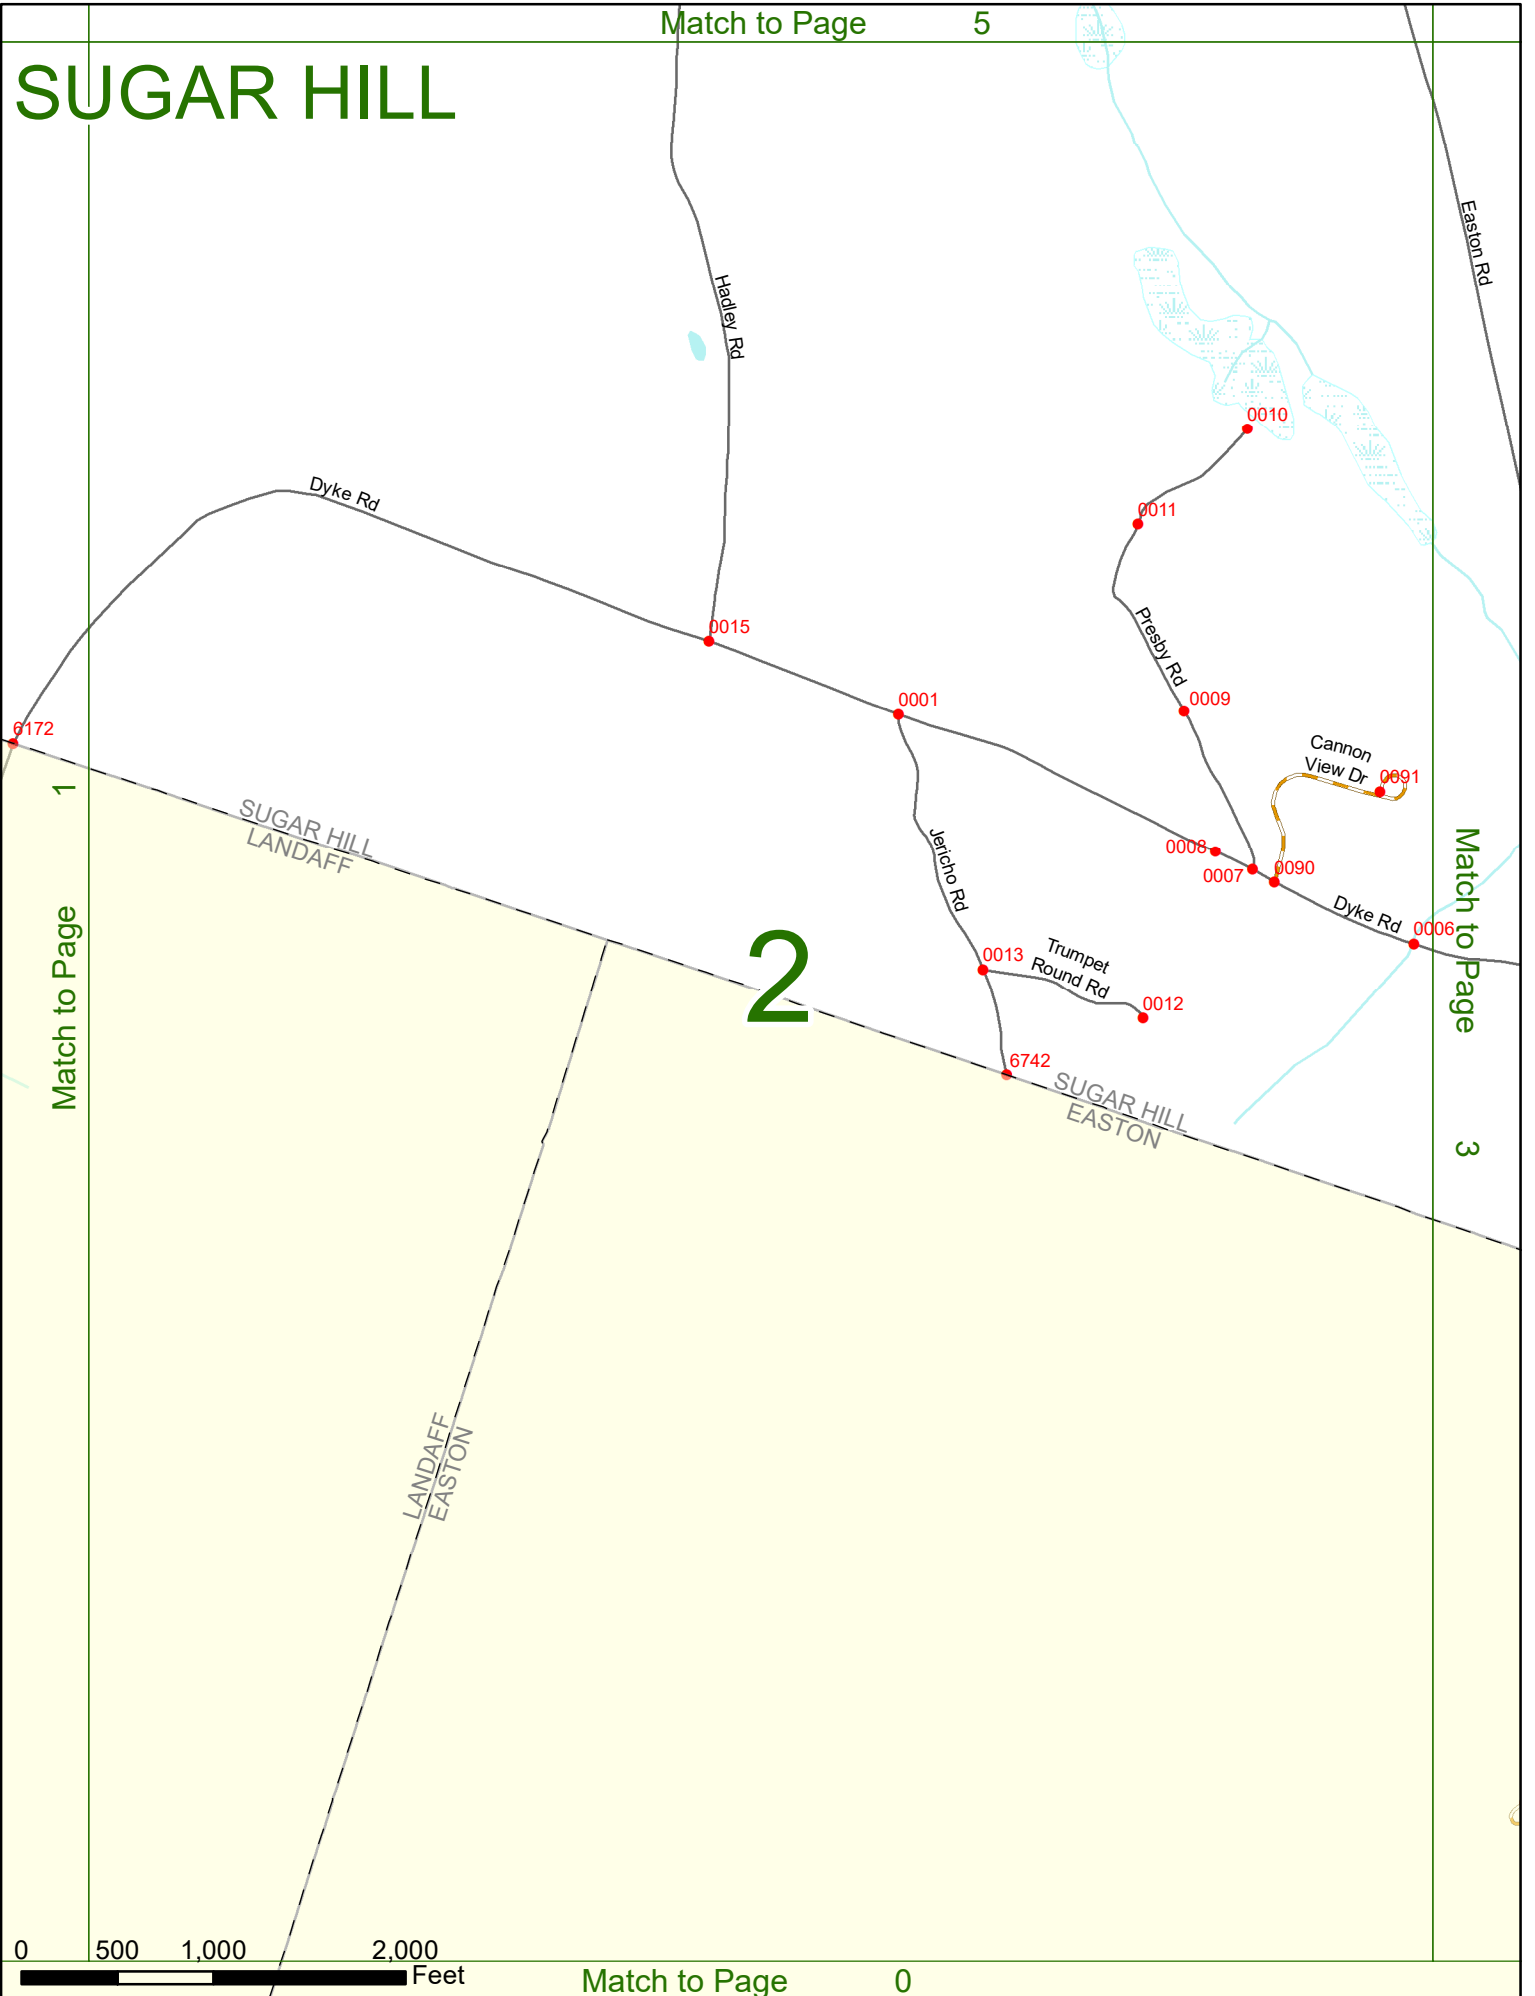

SUGAR HILL

6172

1

Match to Page

SUGAR HILL
LANDAFF

0015

0001

2

0013

6742

SUGAR HILL
EASTON

Trumpet
Round Rd

0012

0008

0007

0090

0091

Cannon
View Dr

0011

0010

Prebl Rd

0009

Match to Page

3

Easton Rd

0 500 1,000 2,000 Feet