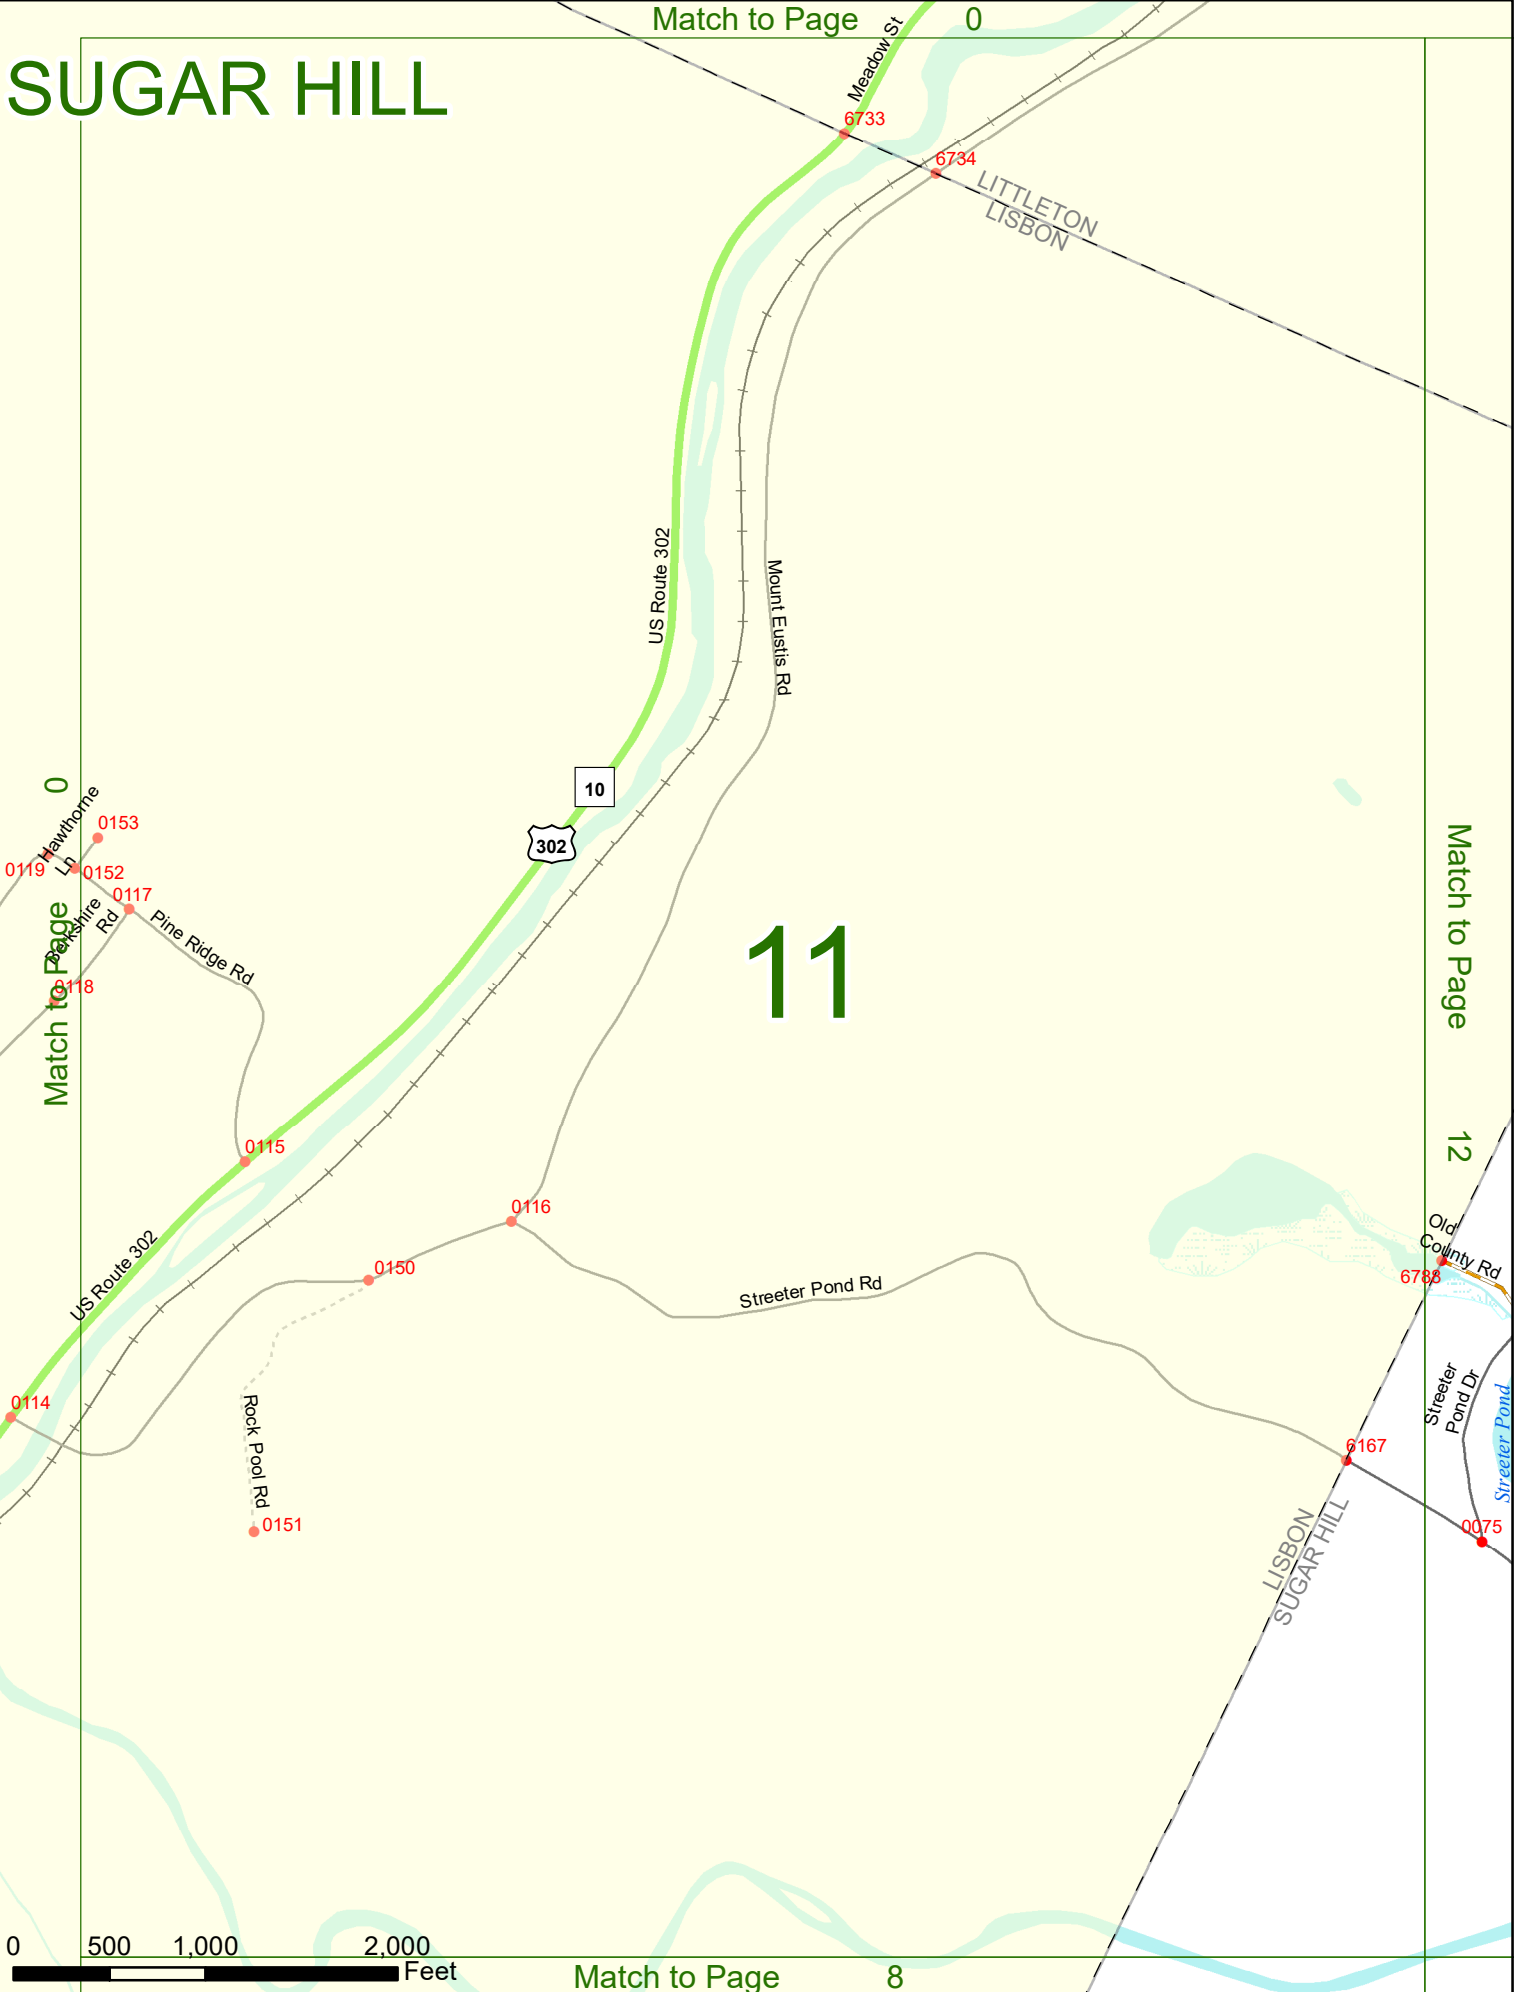

SUGAR HILL

Match to Page 0

Match to Page 0

Match to Page 12

11

Match to Page 8