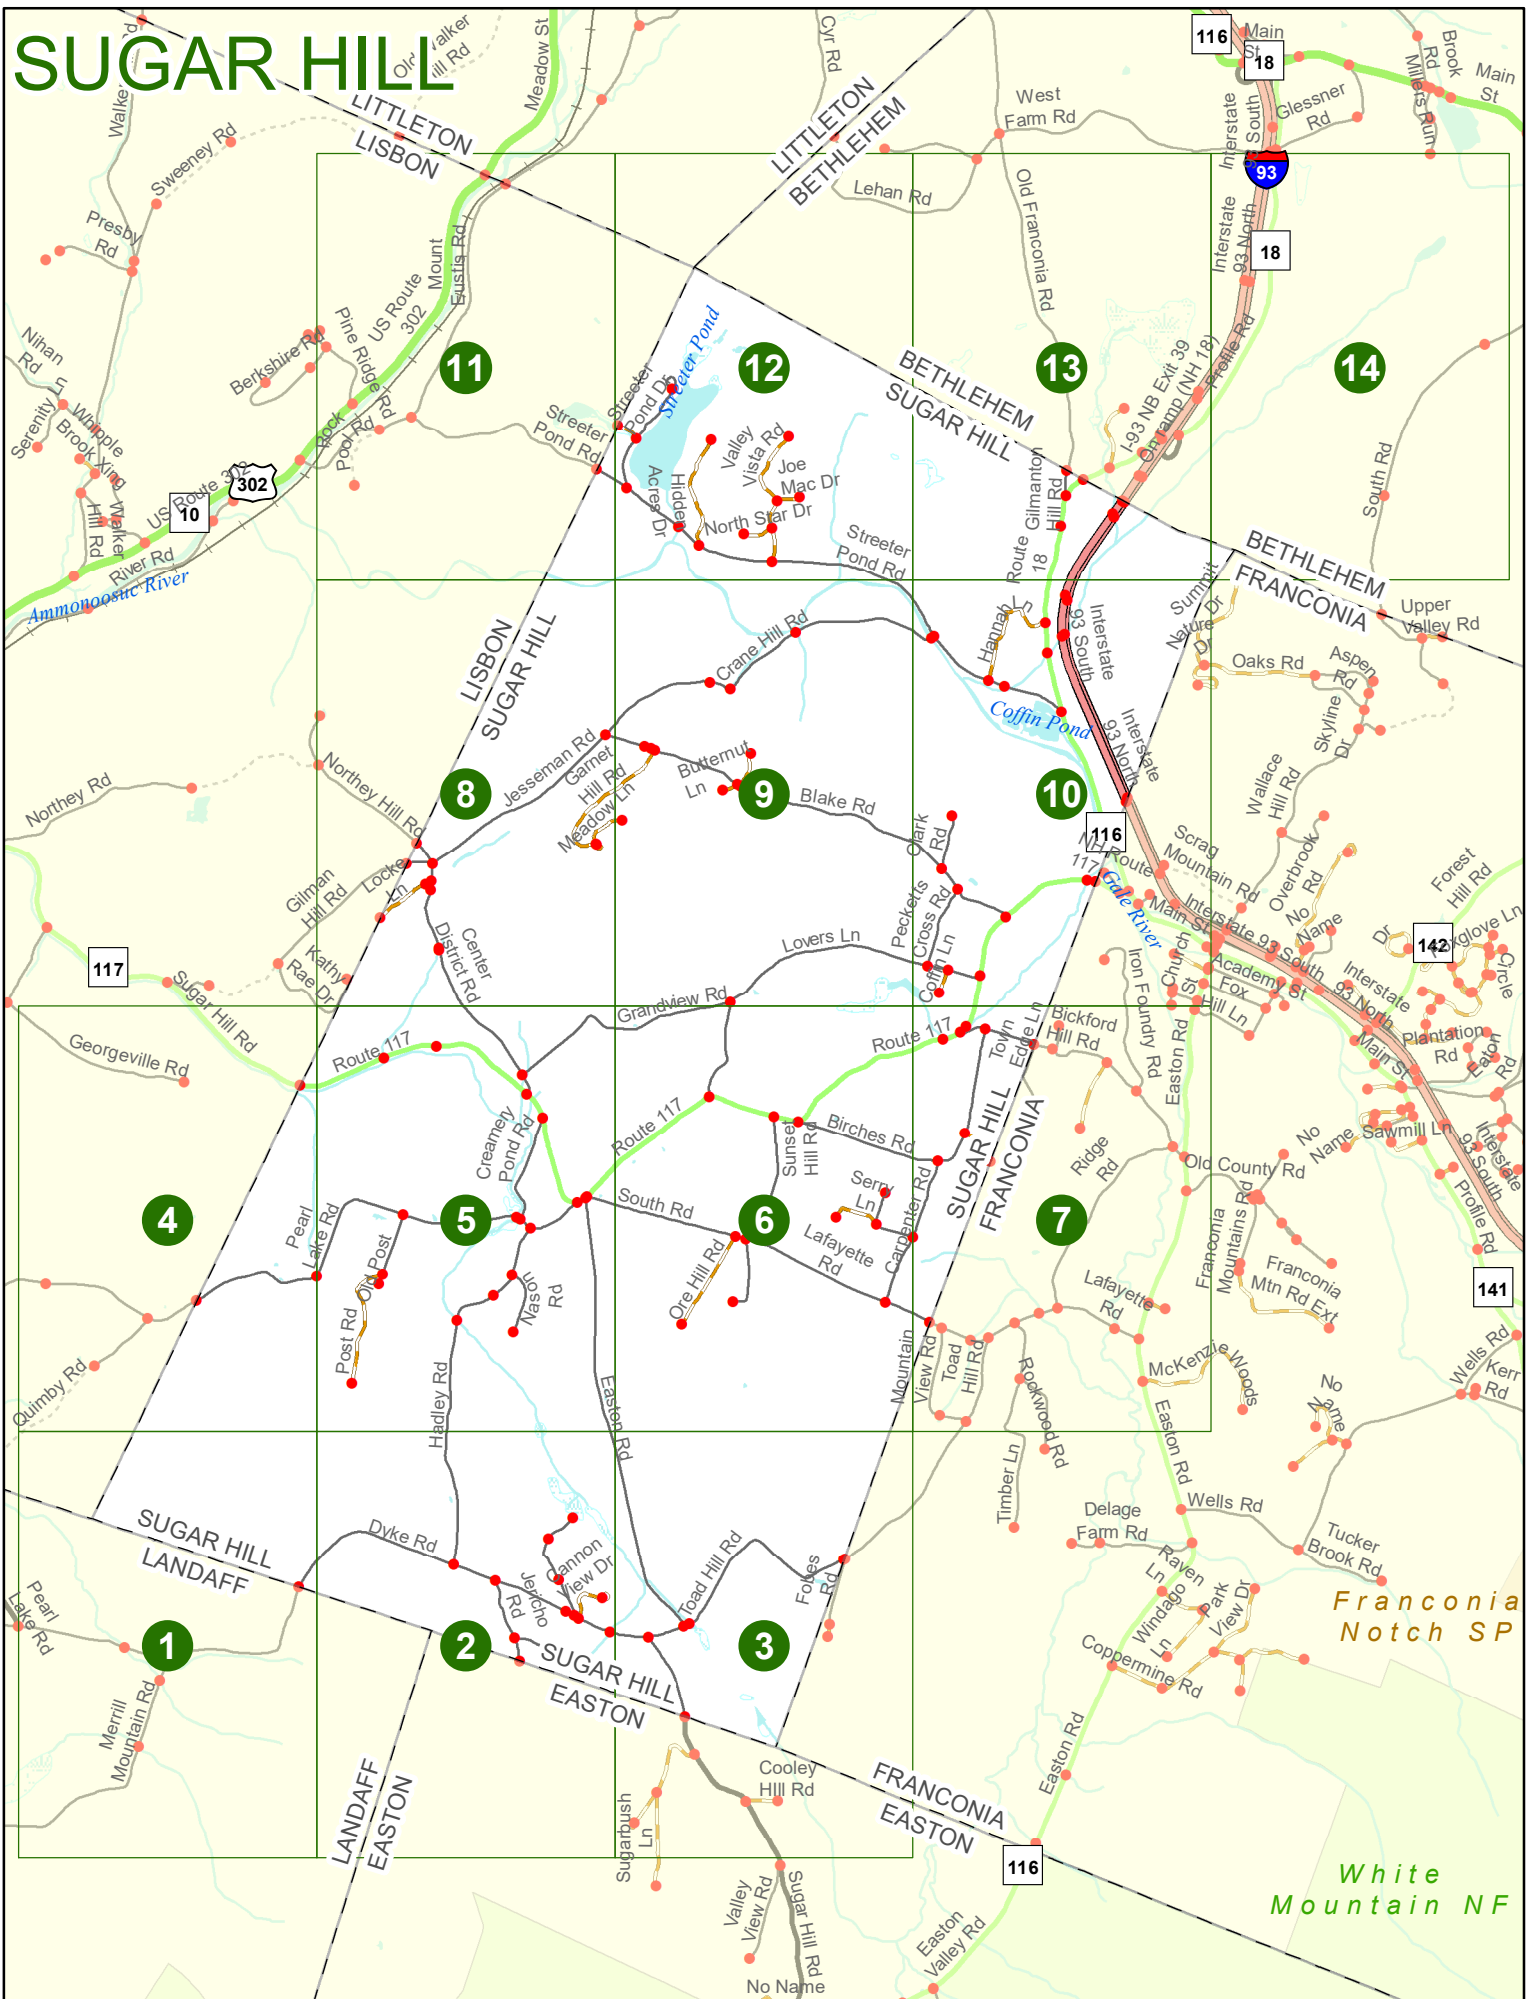

2022 Nodal Reference Bookmap

LEGEND

NHDOT will accept crash locations based on the State of NH Uniform Police Traffic Accident Report.

Crash occurred on:

Option 1 Street Address
 123 Main Street

Option 2 Route No and/or Distance from NESW Intesecting Road, Bridge,
 Street name Intersecting Street Town/County line
 Main Street 500 E Oak Street

Option 3 First Node Distance from First Node Second Node
 515 212 632

Option 4 Route No and/or Mile Marker on Interstate Only NESW Mile (Marker)
 Street name
 189S 700 feet S 36.8

Option 3 – Example

Street Name Loudon Road
First Node 803
Distance from First Node 318 Ft
Second Node 813

SUGAR HILL

Franconia Notch SP

White Mountain NF

SUGAR HILL

LISBON
SUGAR HILL

LISBON
LANDAFF

SUGAR HILL
LANDAFF

Dyke Rd