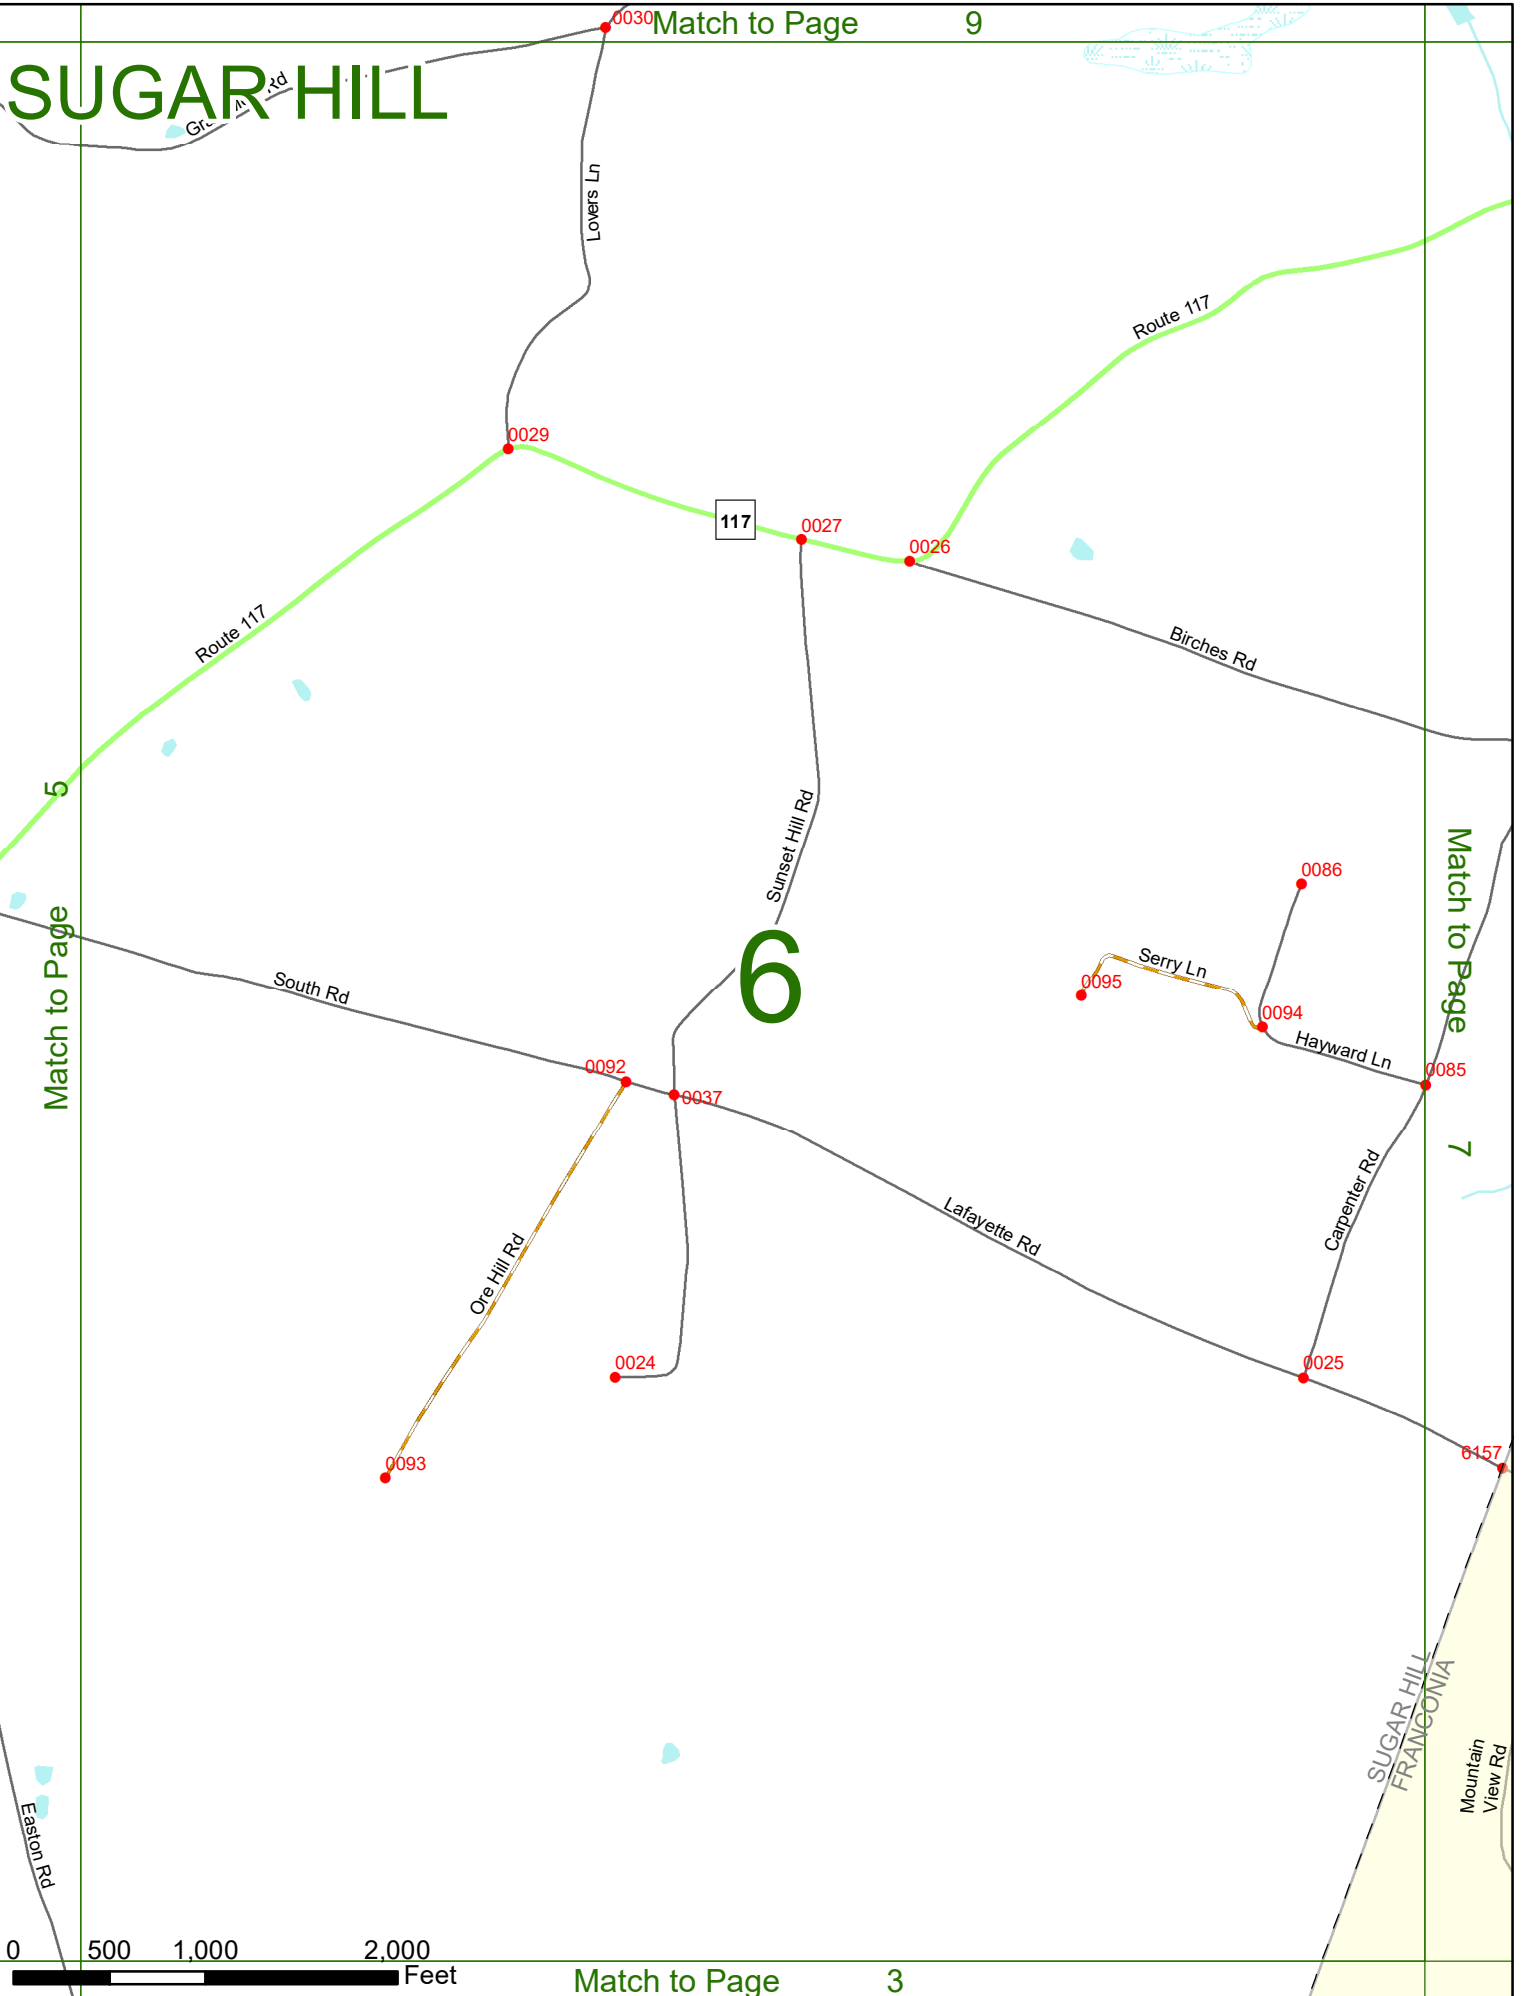

2022 Nodal Reference Bookmap

LEGEND

NHDOT will accept crash locations based on the State of NH Uniform Police Traffic Accident Report.

Crash occurred on:

Option 1 Street Address
 123 Main Street

Option 2 Route No and/or Distance from NESW Intesecting Road, Bridge,
 Street name Intersecting Street Town/County line
 Main Street 500 E Oak Street

Match to Page 6

6

5

Match to Page

2

SUGAR HILL

0 500 1,000 2,000 Feet

Match to Page 3