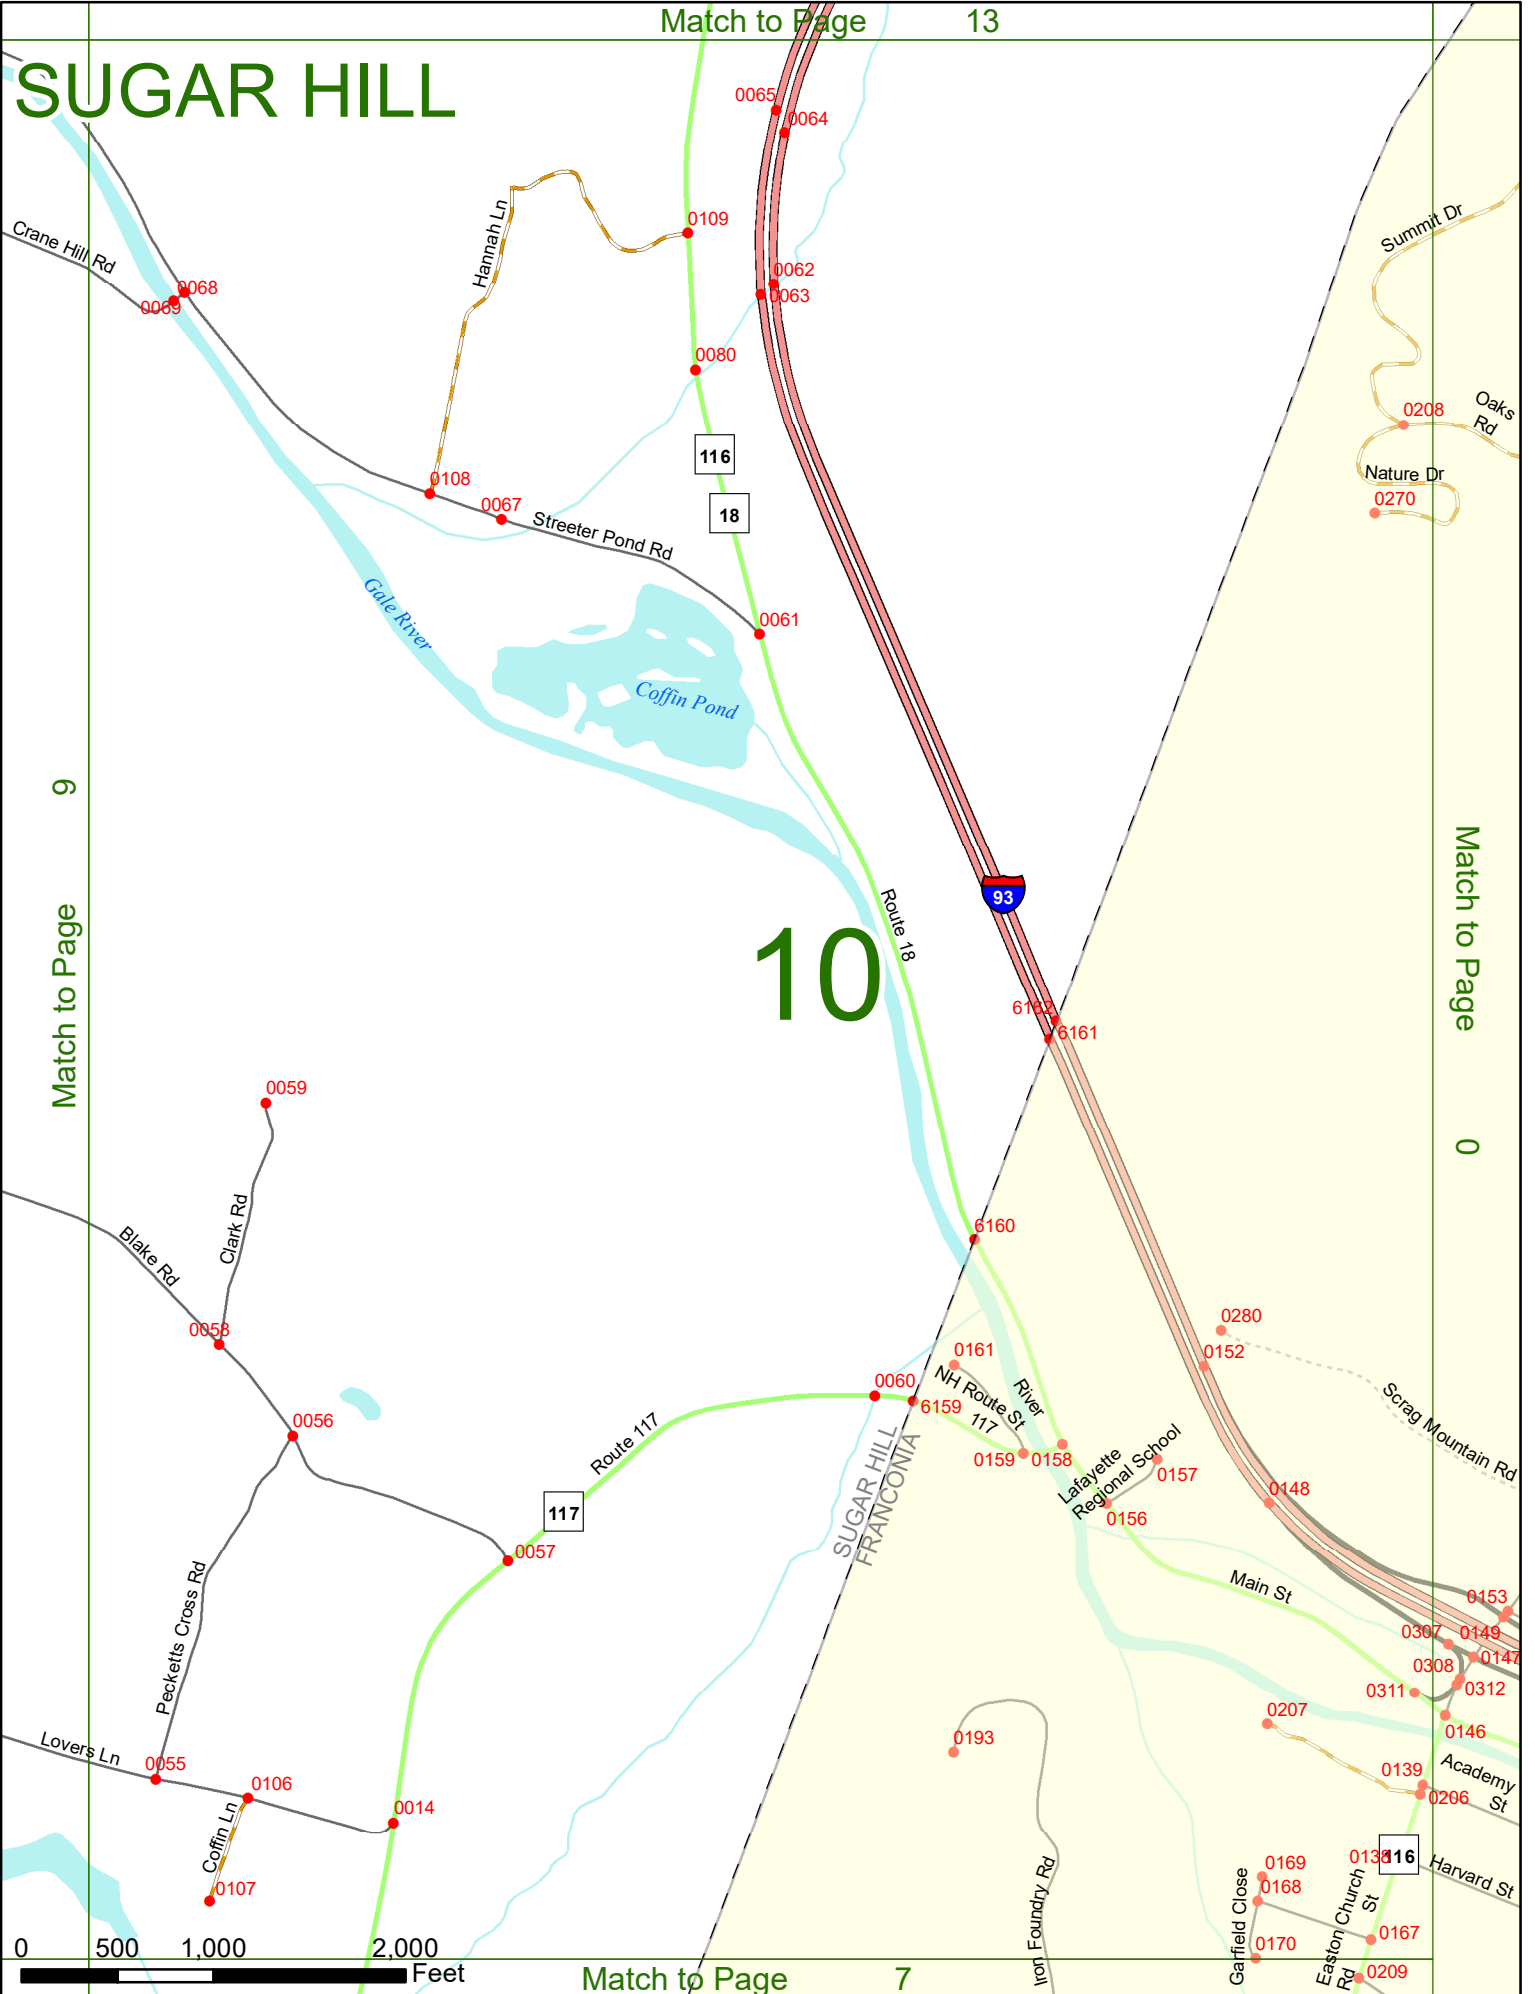

SUGAR HILL

Match to Page 13

Match to Page 9

Match to Page 0

10

Match to Page 7