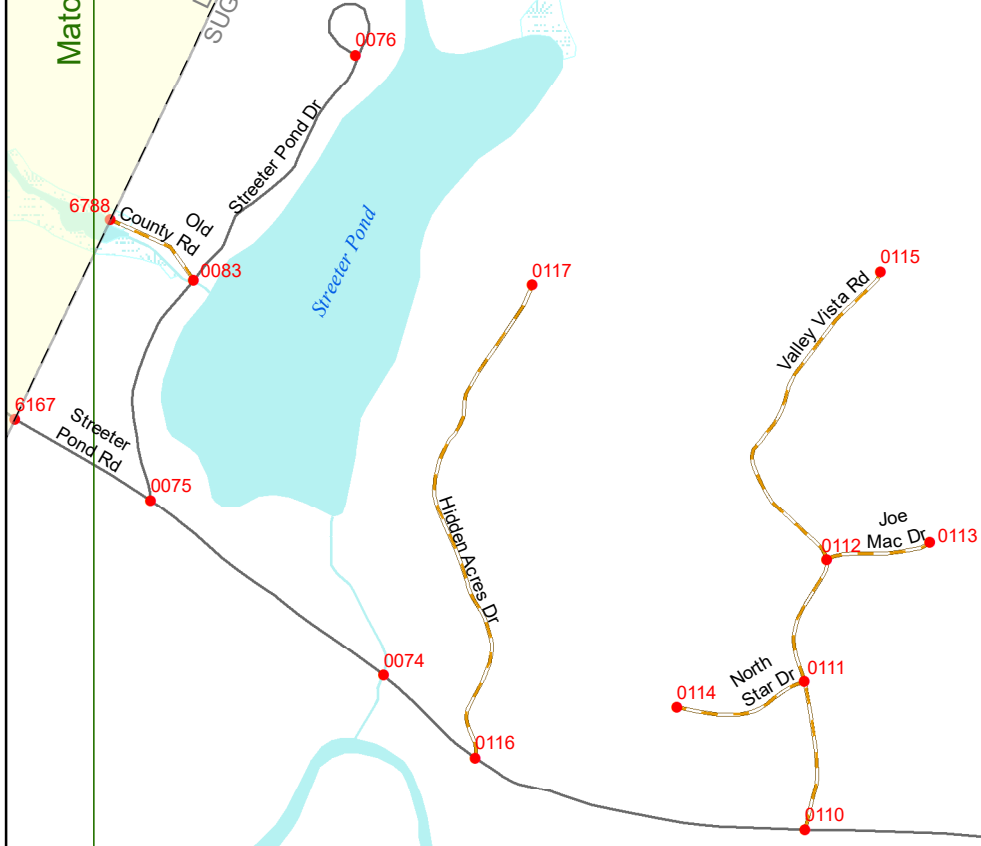

SUGAR HILL

Lehan Rd

LITTLETON
BETHLEHEM

LITTLETON
LISBON

Match to Page 11

Match to Page 13

12

BETHLEHEM
SUGAR HILL

LISBON
SUGAR HILL