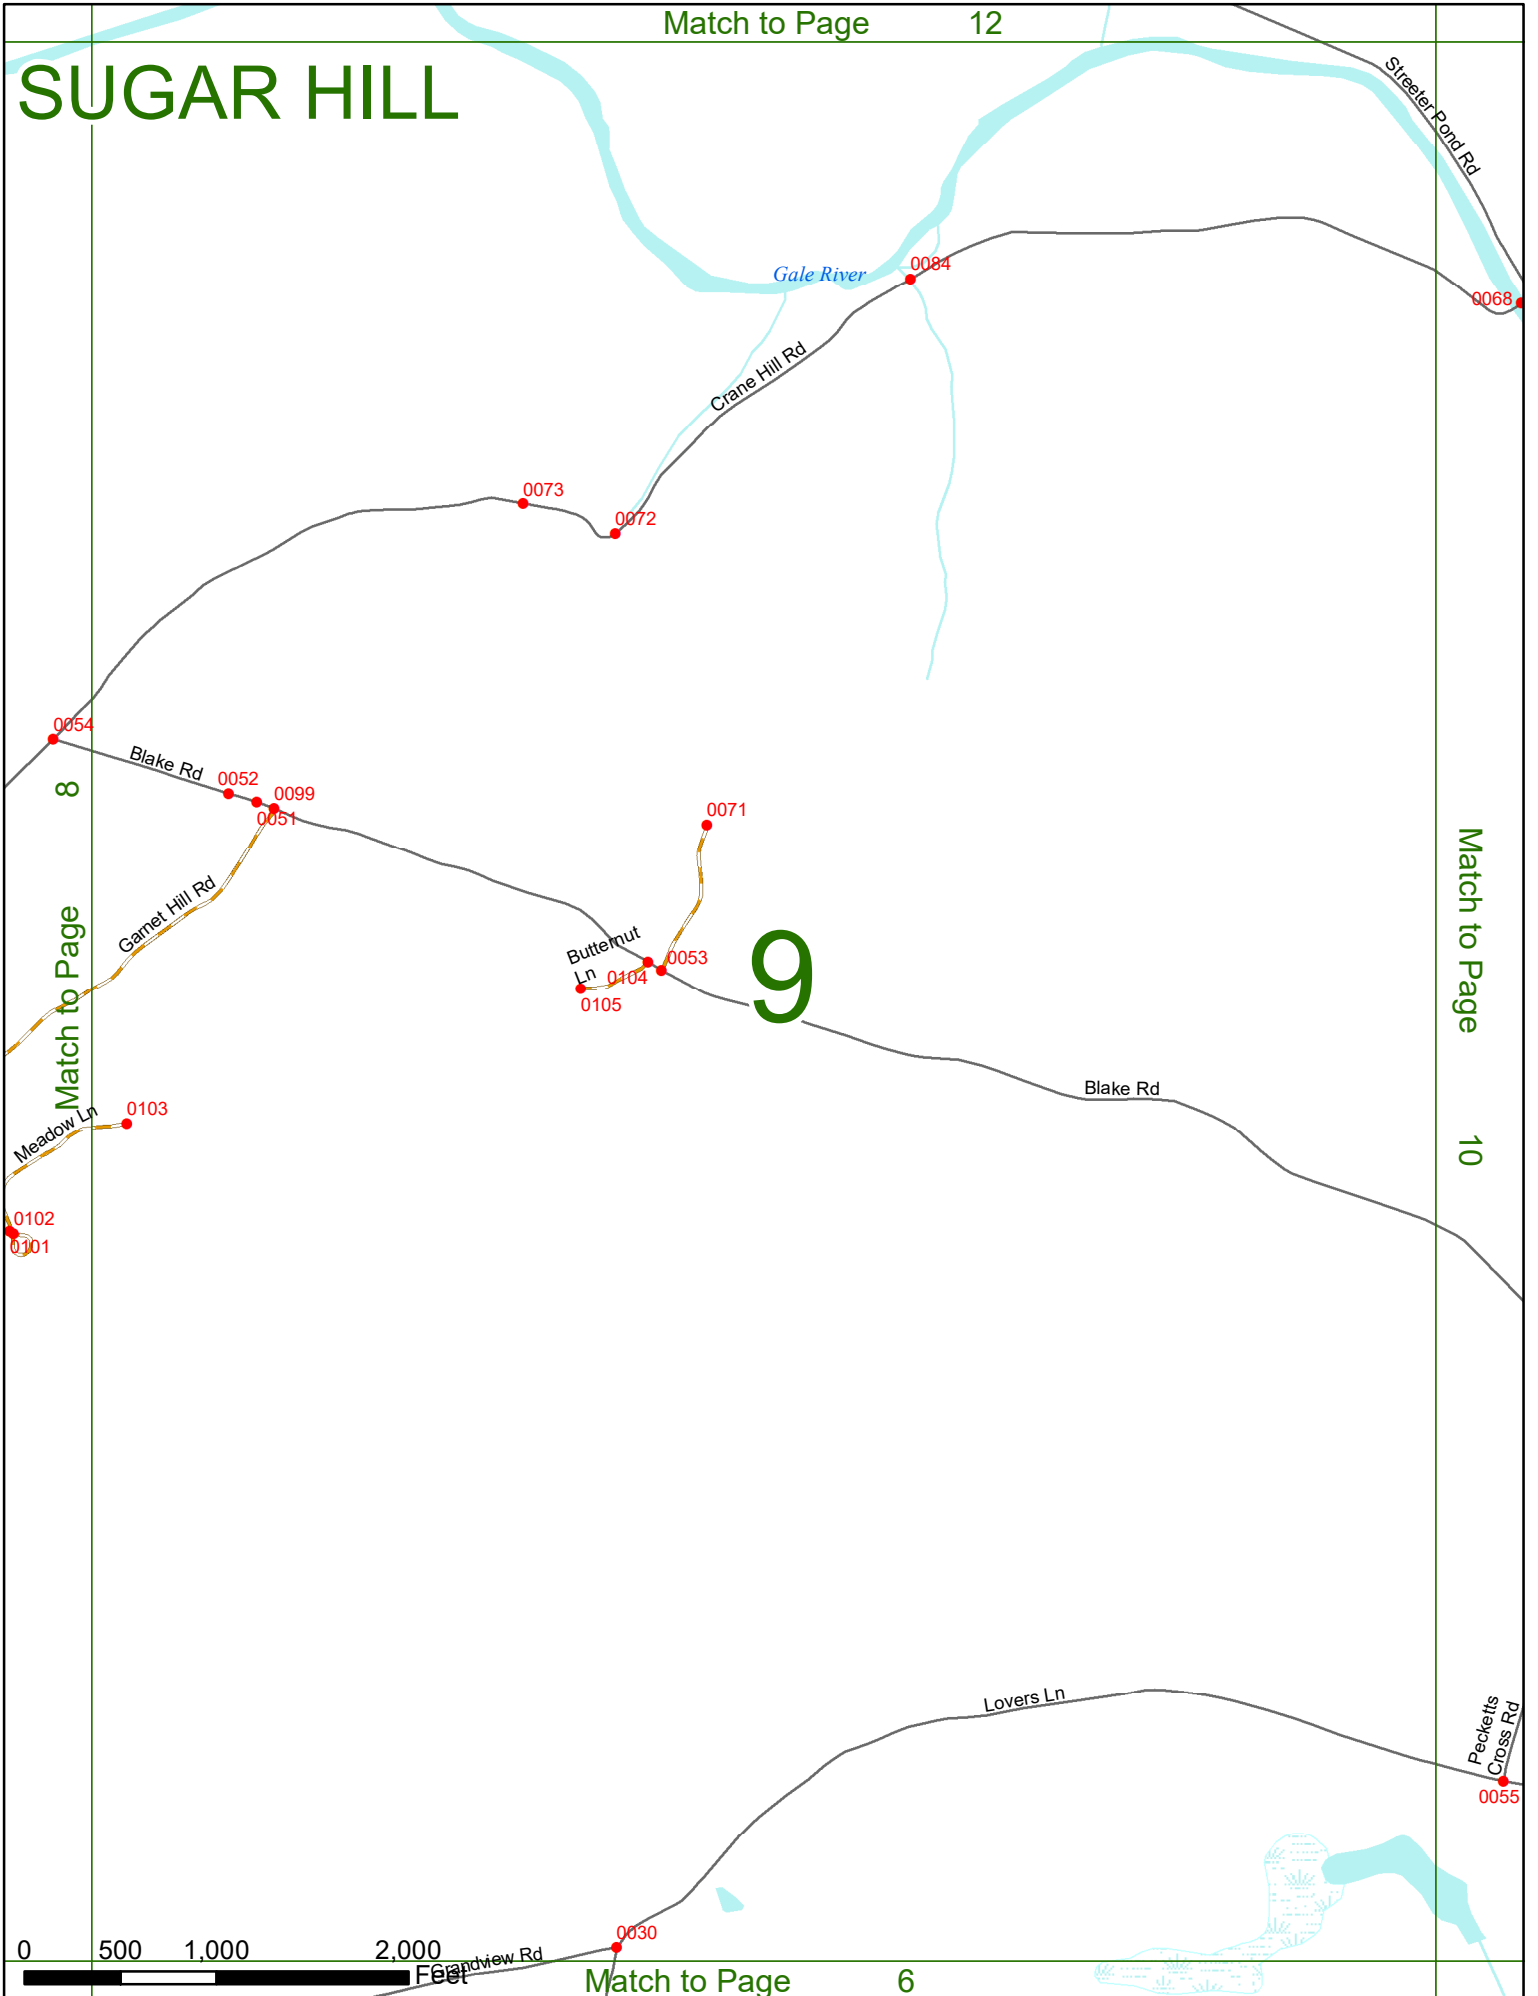

SUGAR HILL

8

Match to Page

9

Match to Page

10

0 500 1,000 2,000 Feet

Match to Page

6

Match to Page

0055