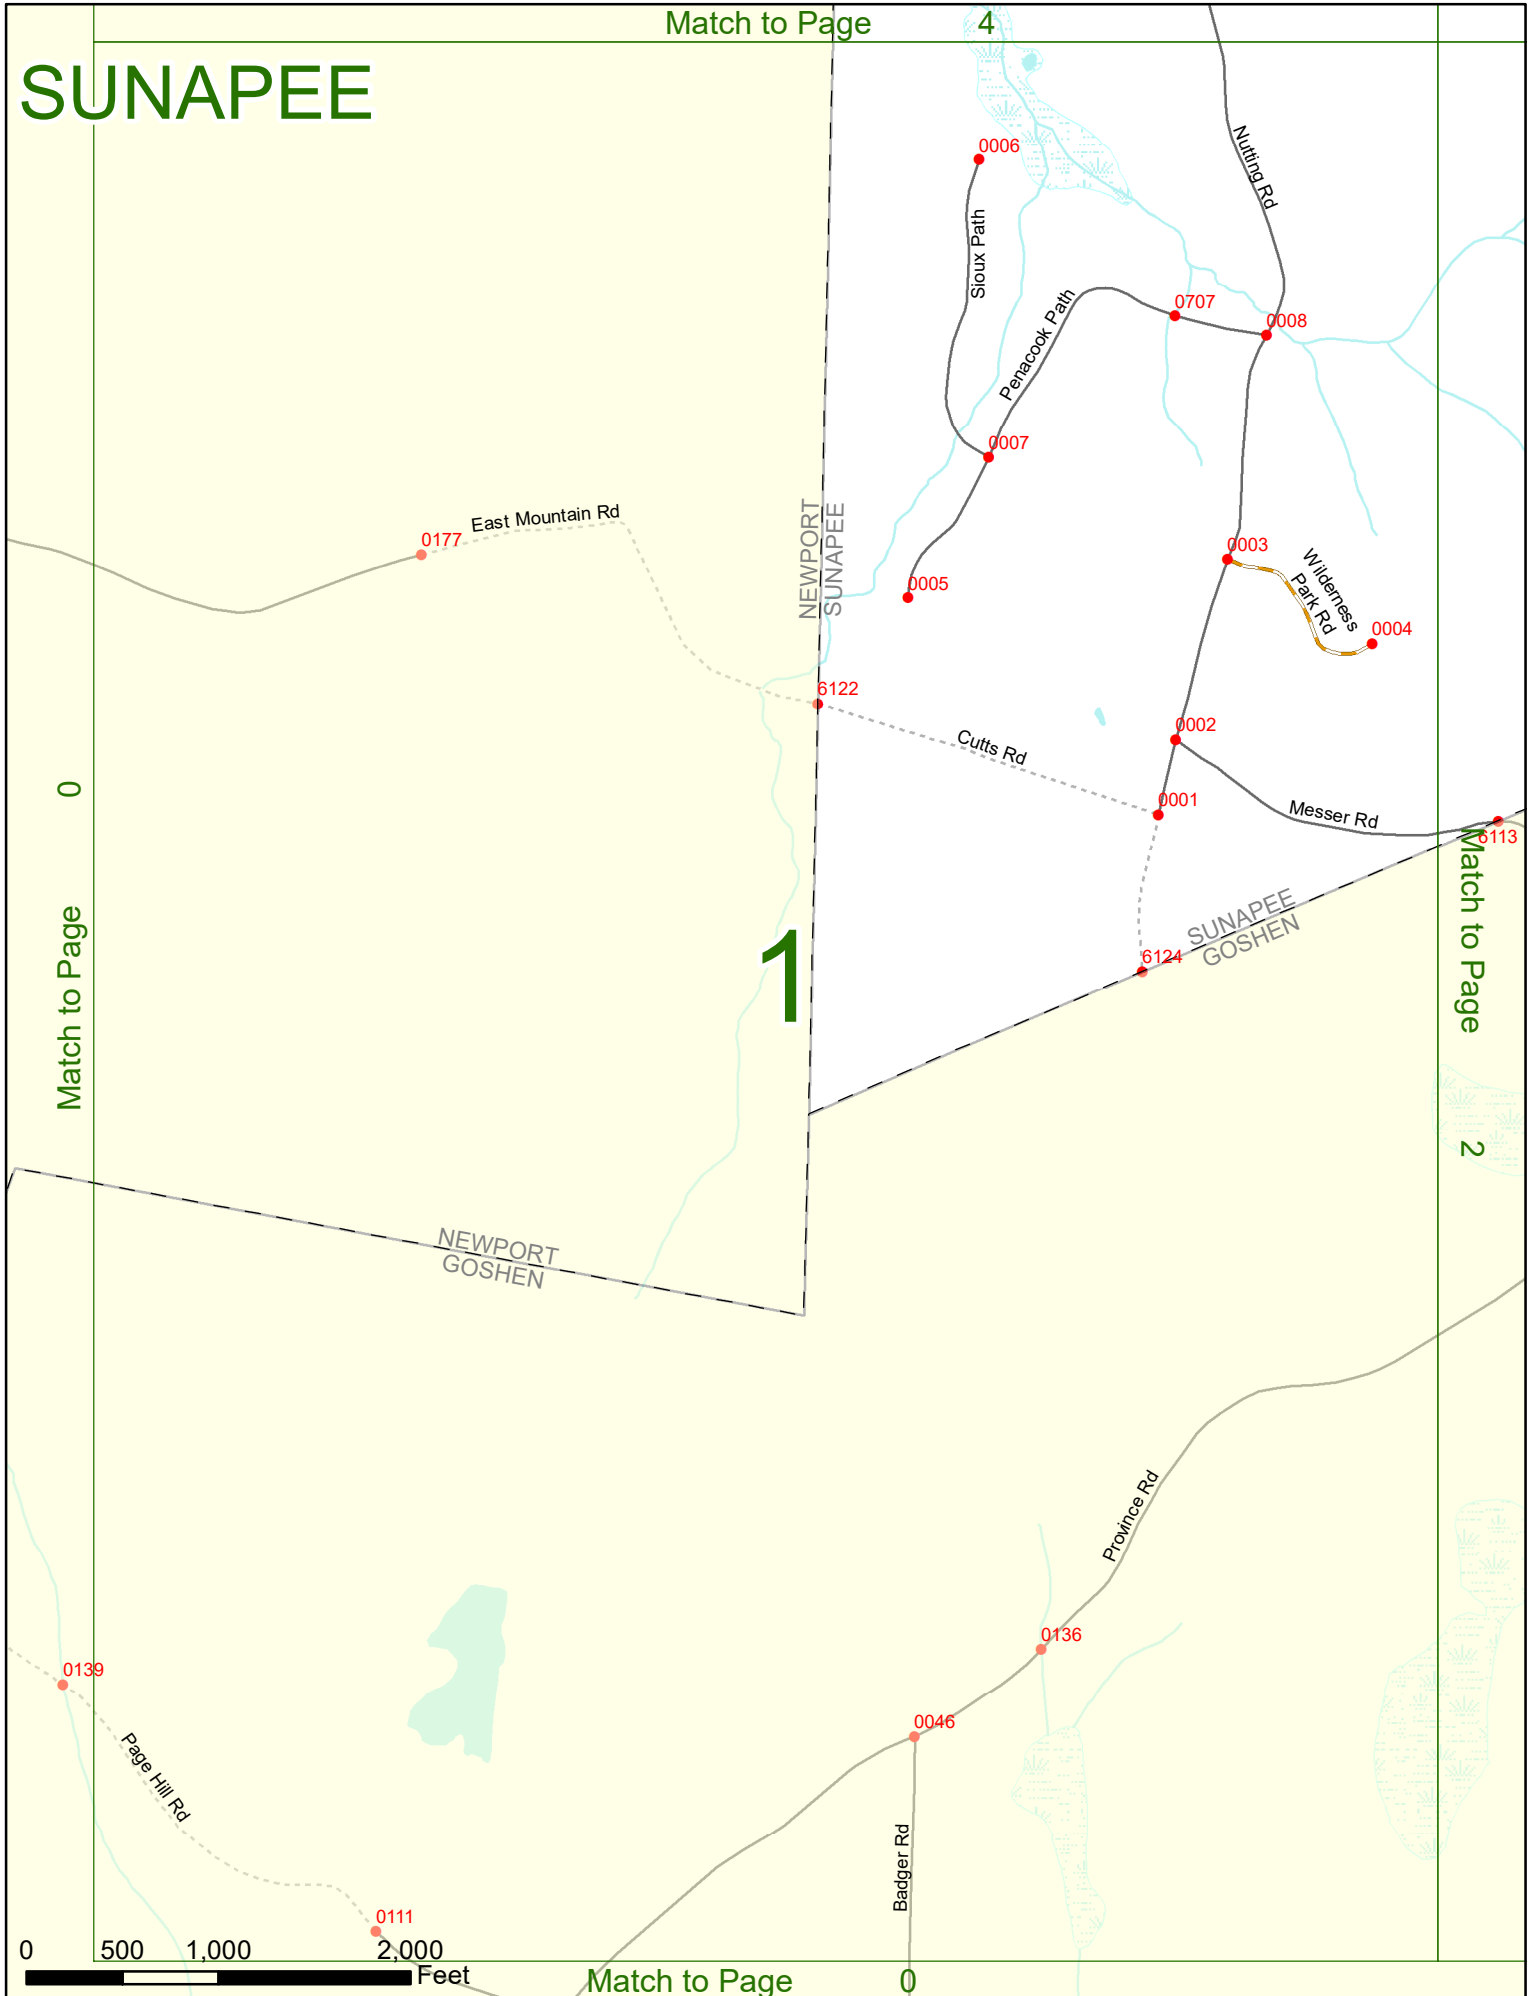

SUNAPEE

Match to Page 4

0

Match to Page 0

1

Match to Page 2

2

0 500 1,000 2,000 Feet

Match to Page 0