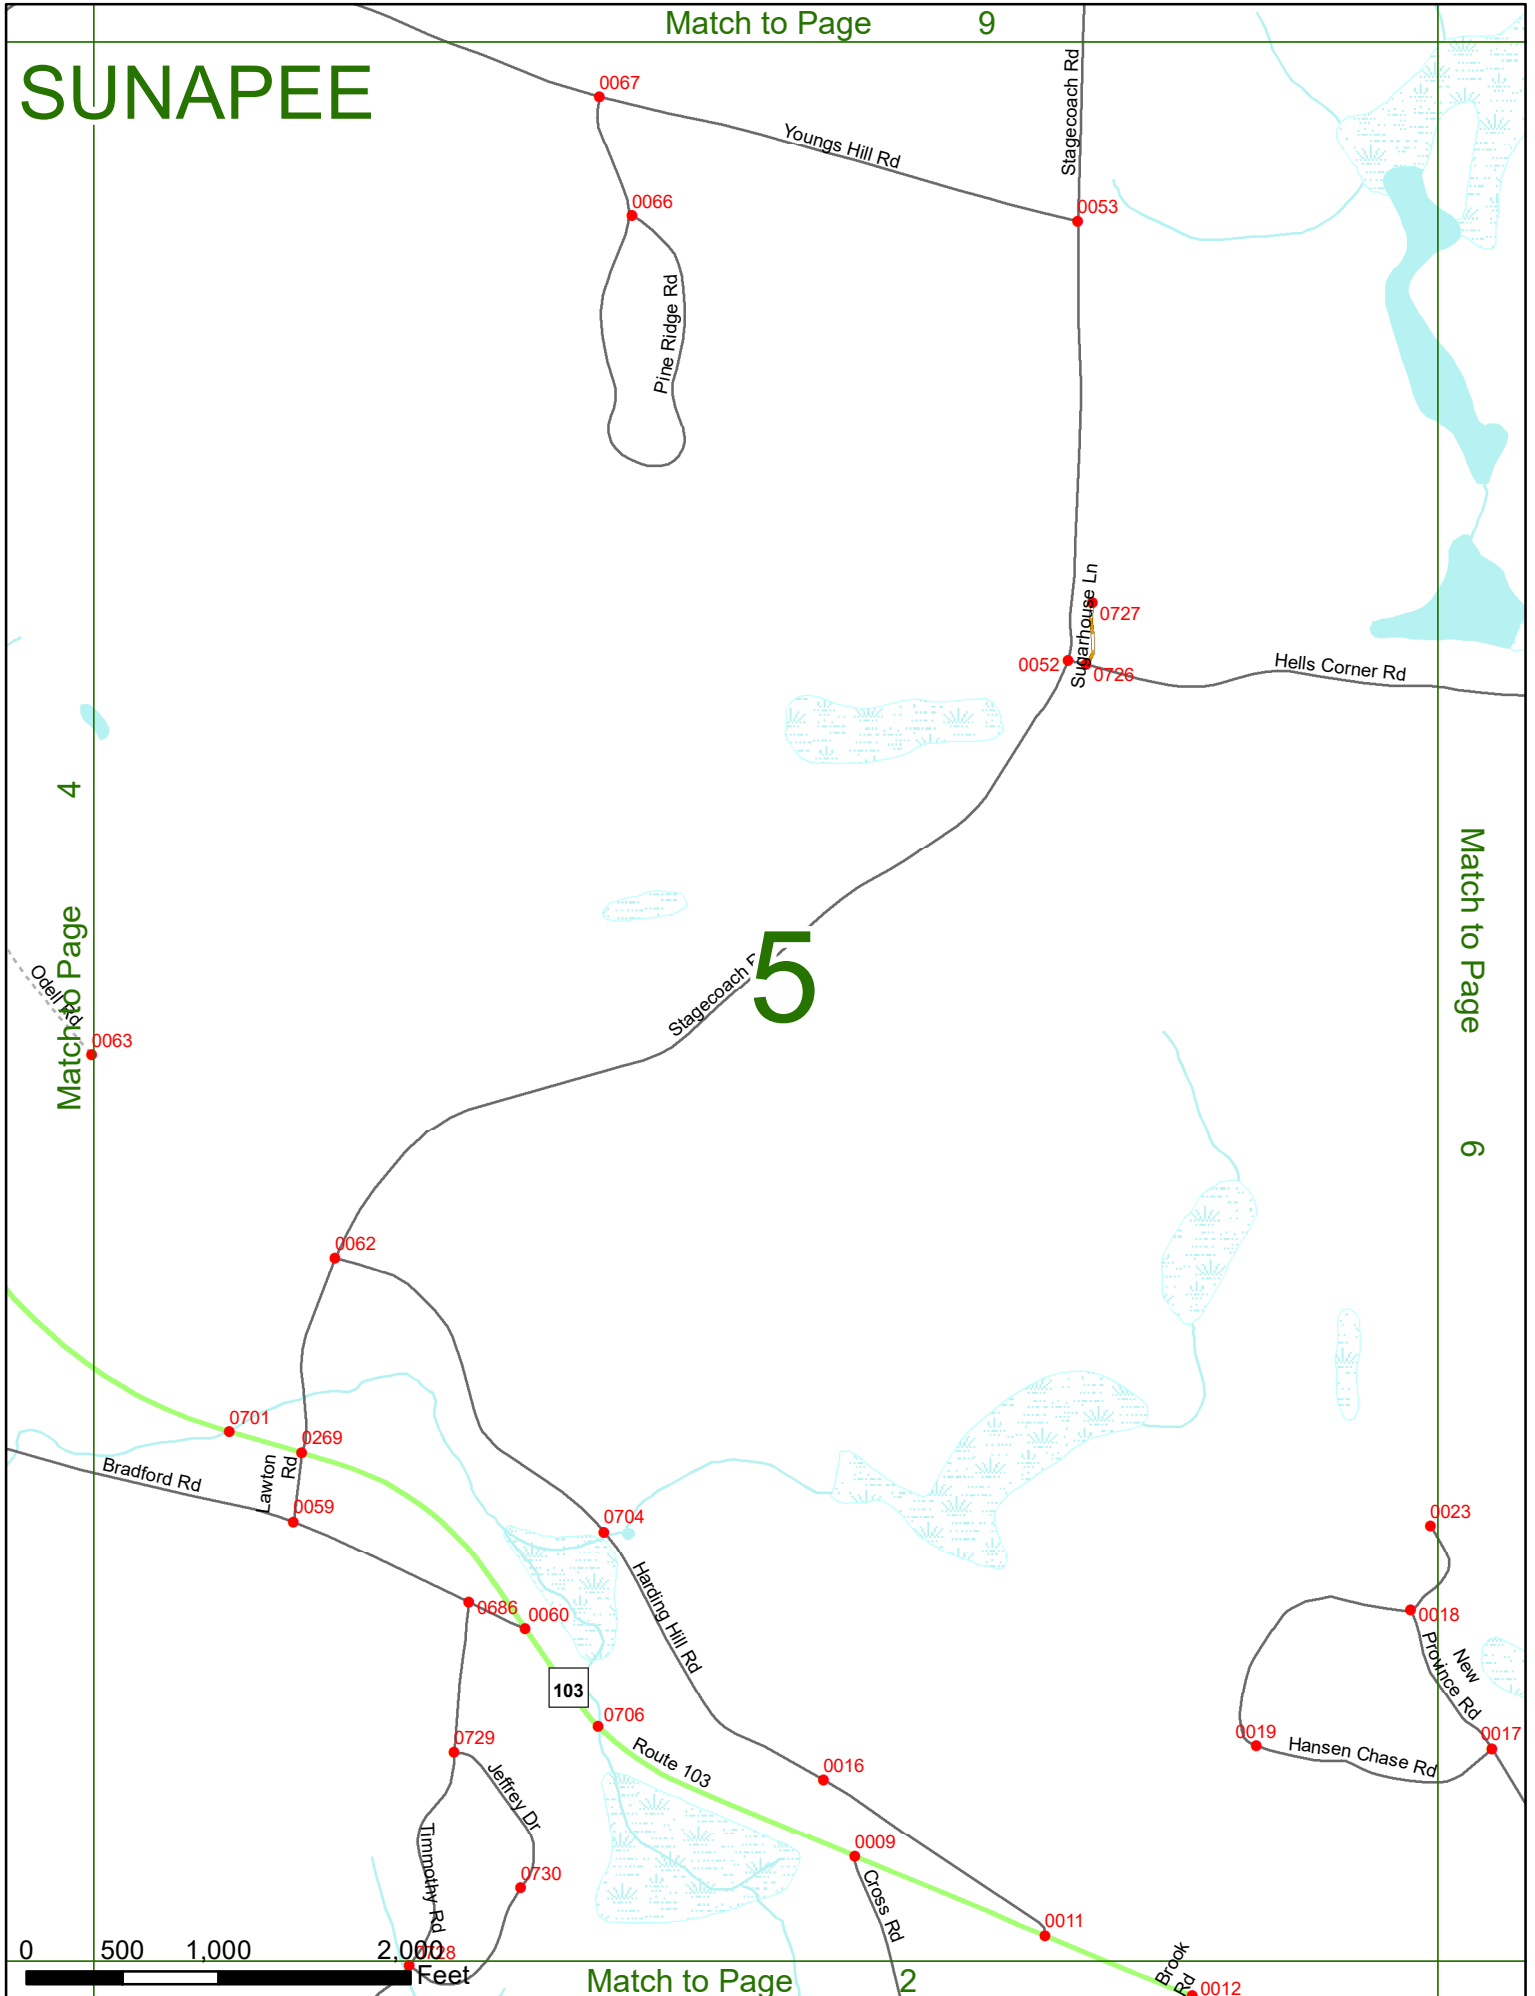

SUNAPEE

Match to Page 9

4

Match to Page

5

Match to Page

6

0 500 1,000 2,000 Feet

Match to Page

2