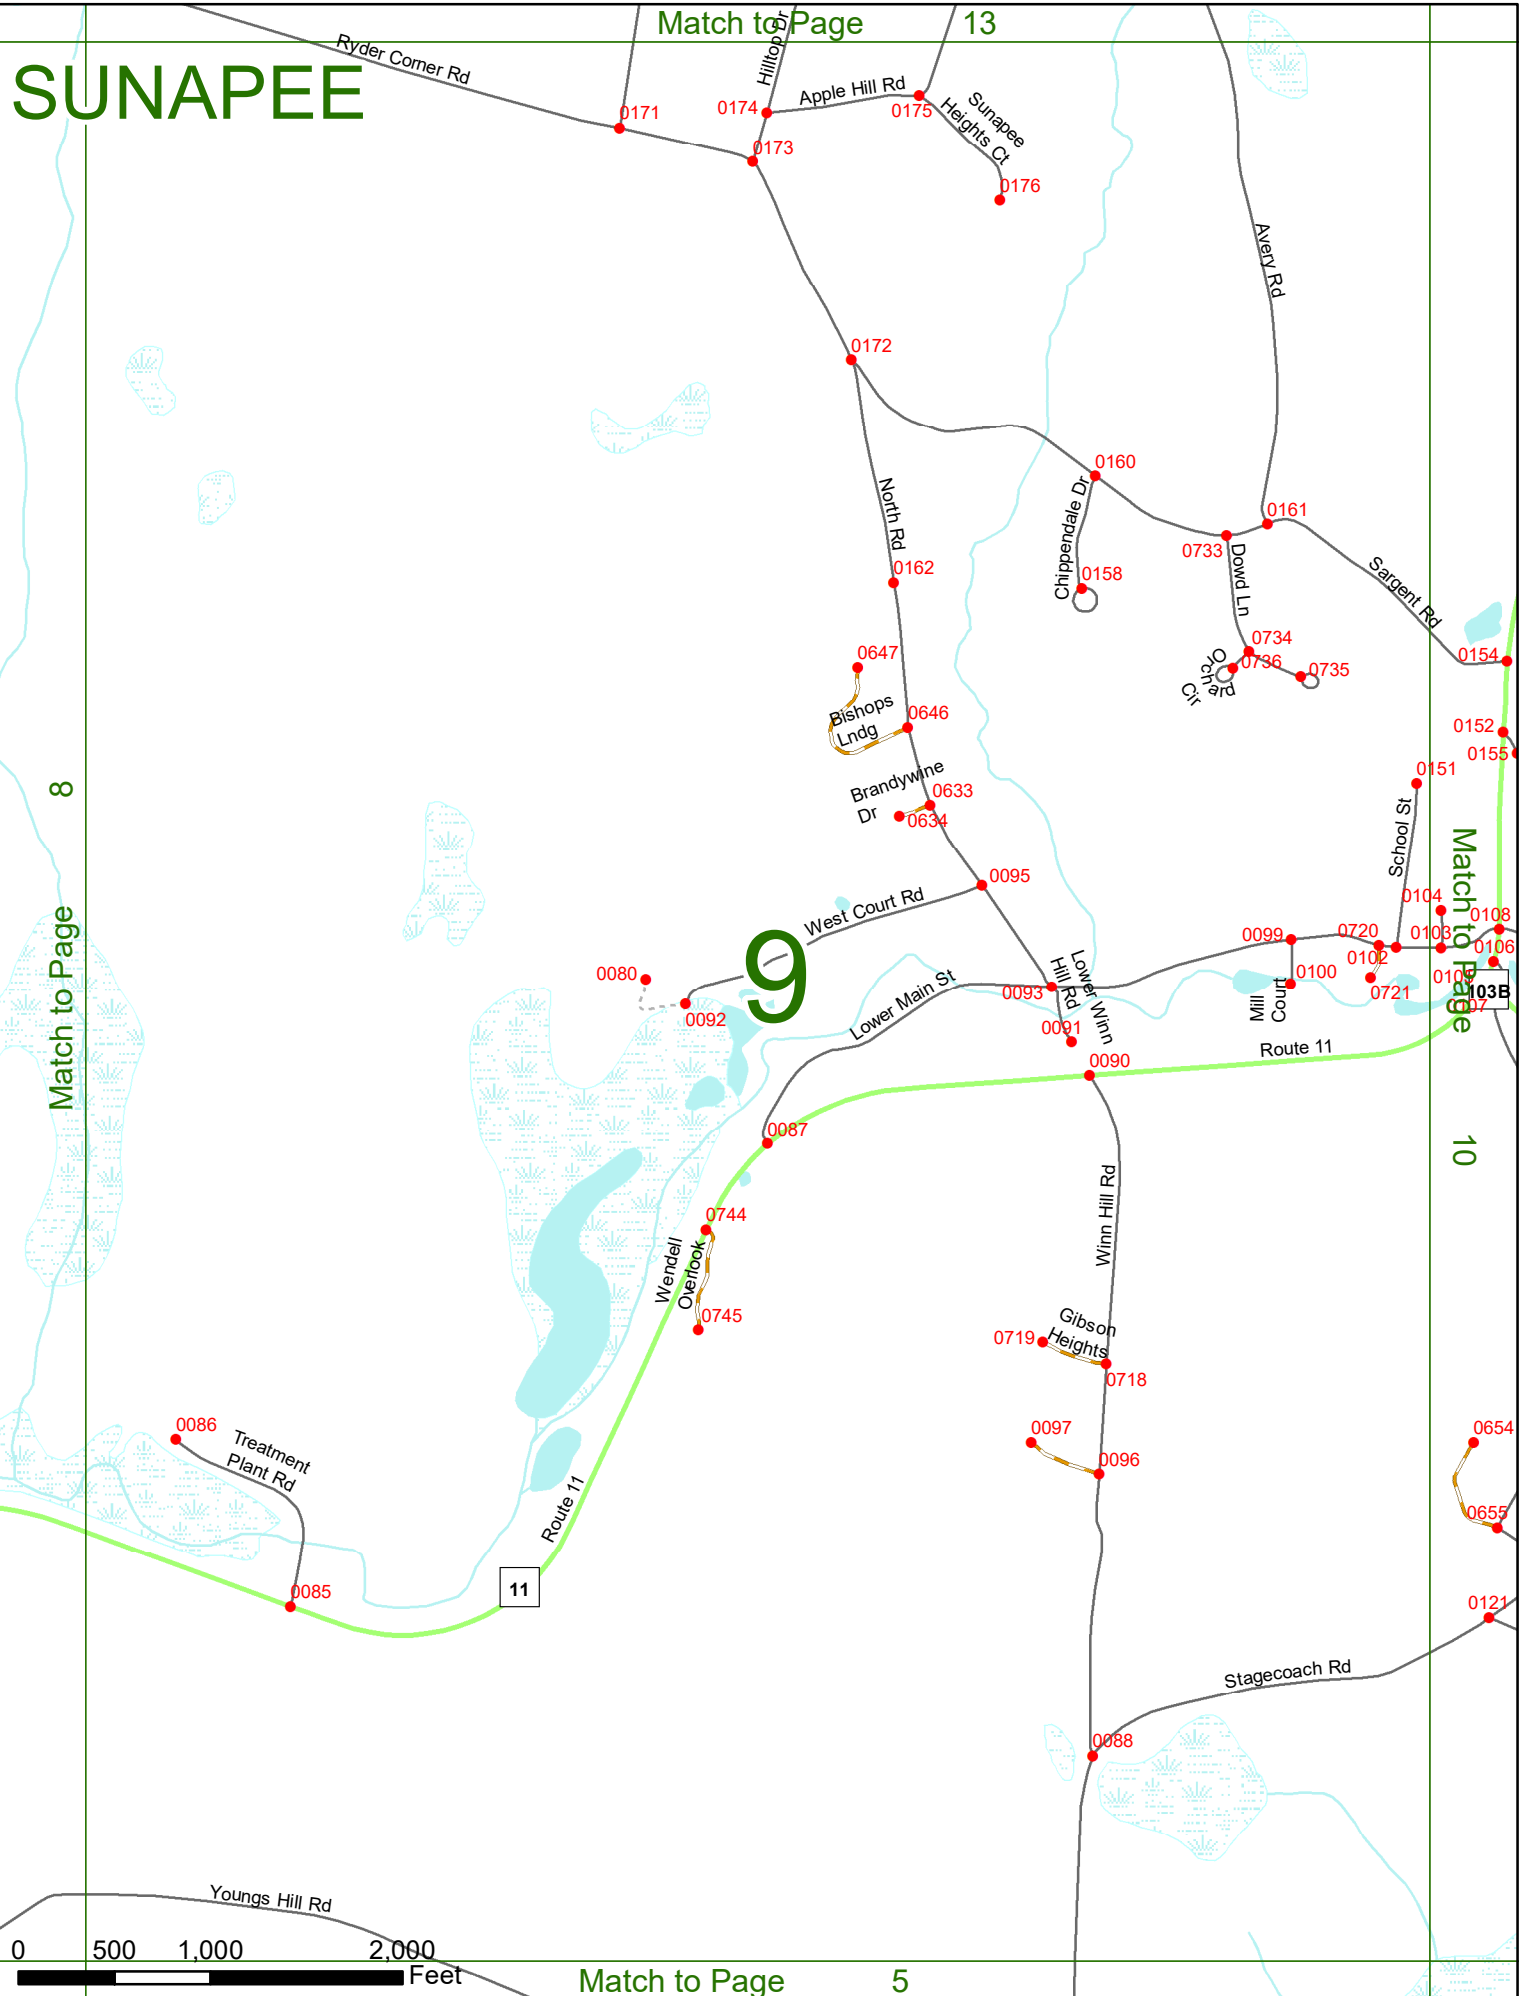

SUNAPEE

Match to Page 13

8

Match to Page

9

Match to Page

10

11

Match to Page

5

Ryder Comer Rd

Hilltop Dr

Apple Hill Rd

Sunapee Heights Ct

AVERN Rd

North Rd

Chippendale Dr

Dowd Ln

Sargent Rd

Bishops Lndg

Brandywine Dr

West Court Rd

Lower Main St

Lower Winn Hill Rd

Route 11

School St

Winn Hill Rd

Gibson Heights

Stagecoach Rd

Youngs Hill Rd