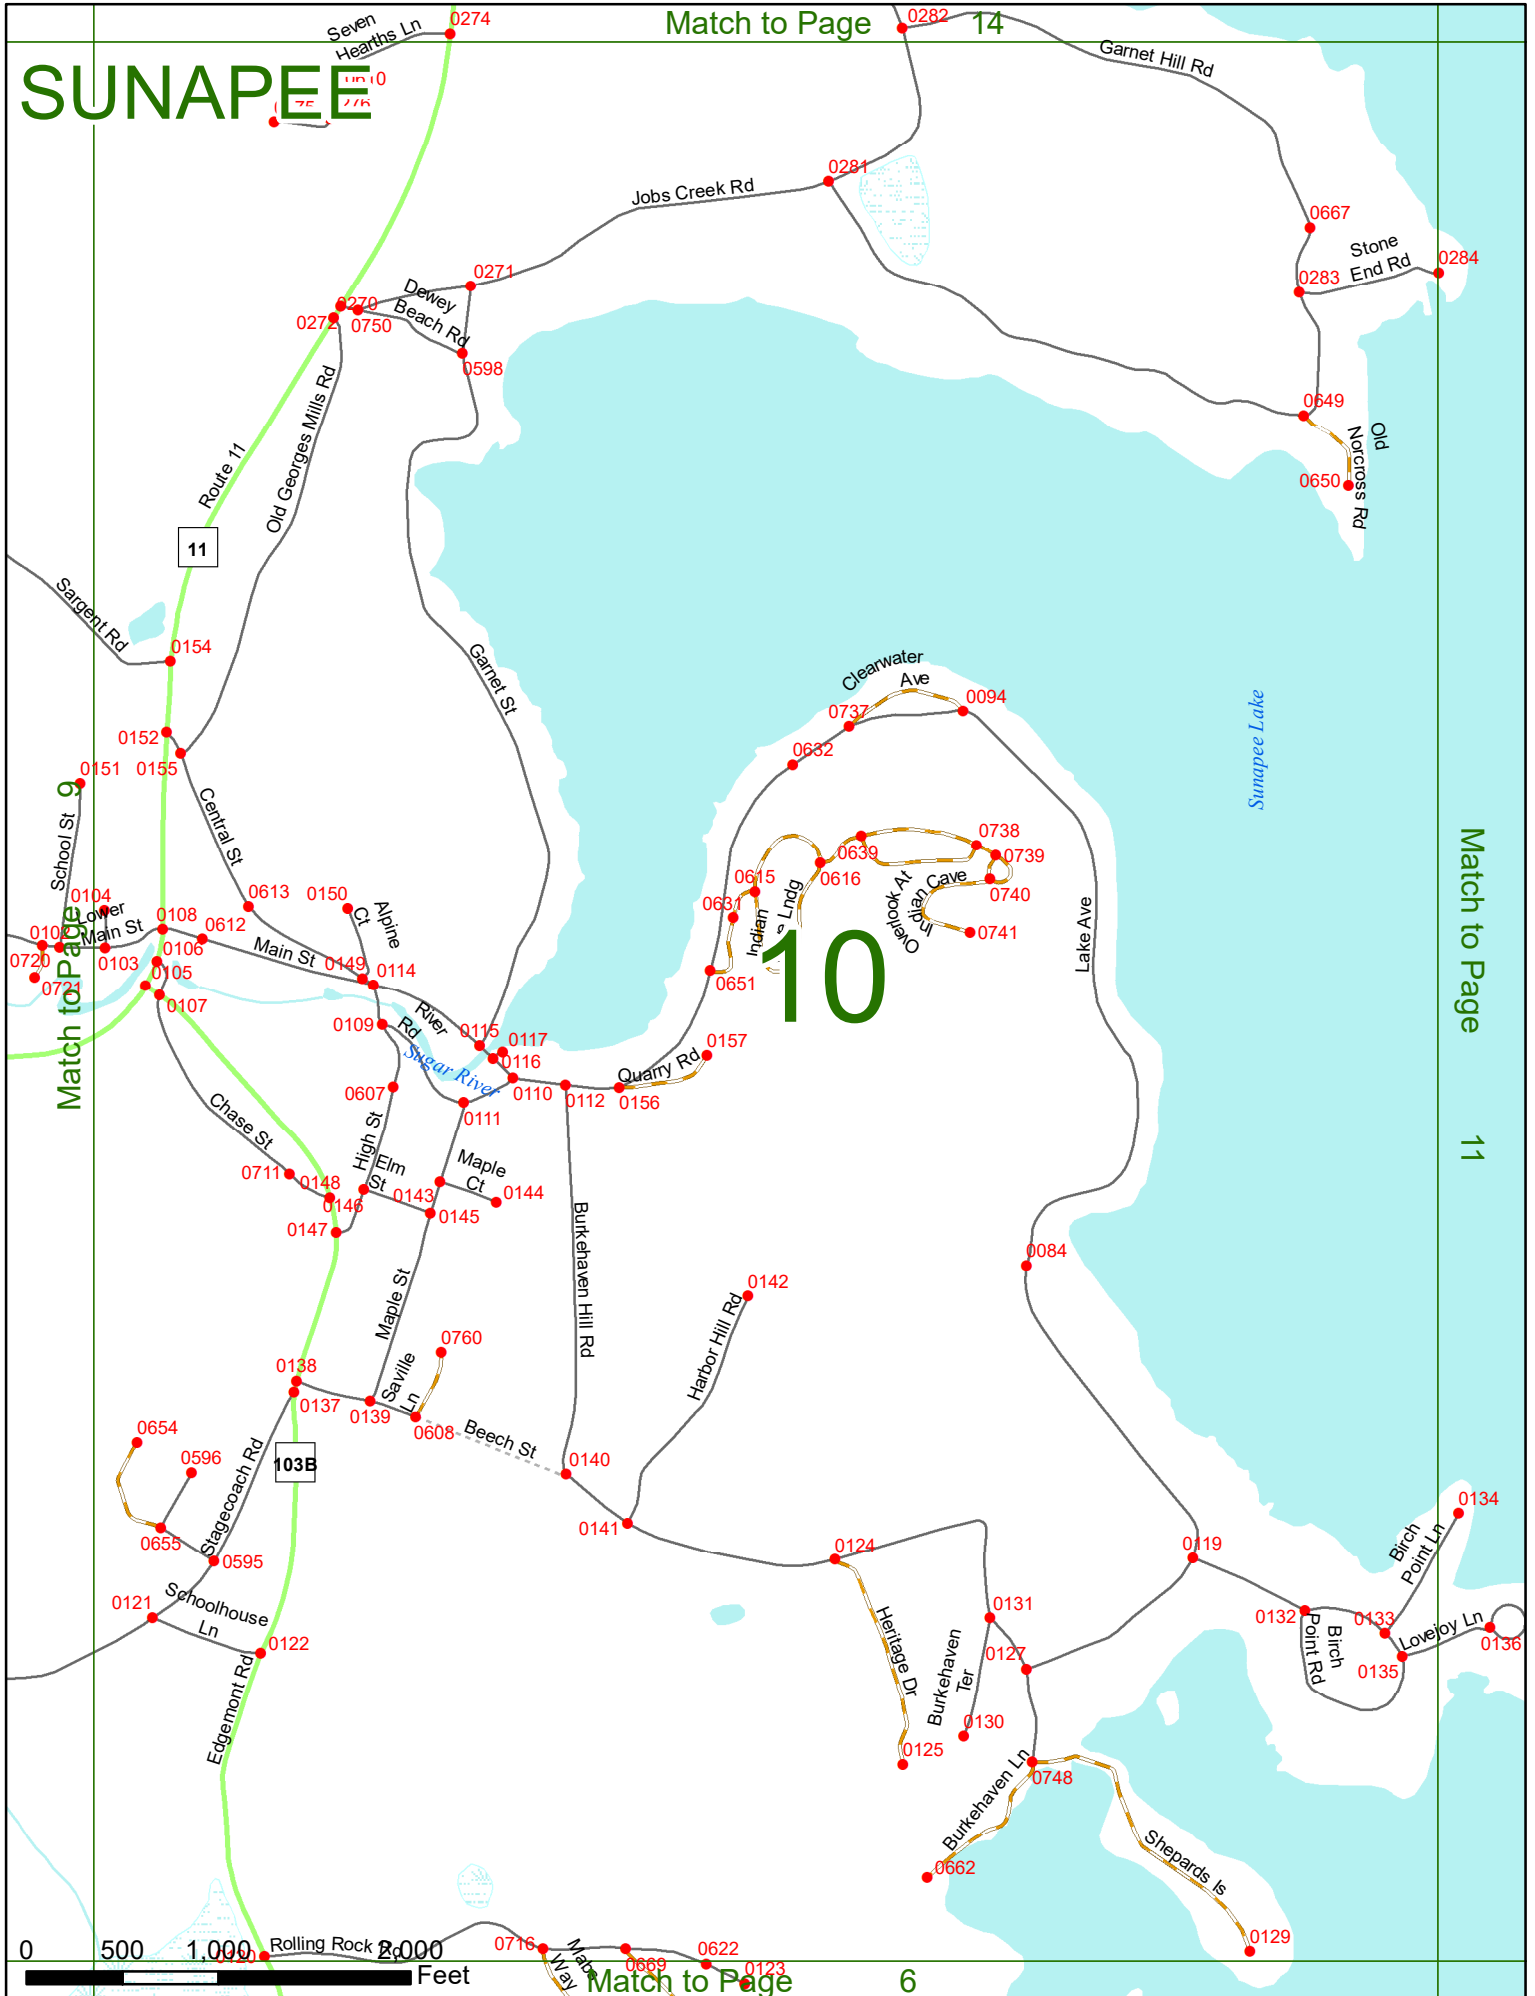

SUNAPEE

Match to Page 14

Match to Page 9

Match to Page 11

10

0 500 1,000 2,000 Feet

Match to Page 6