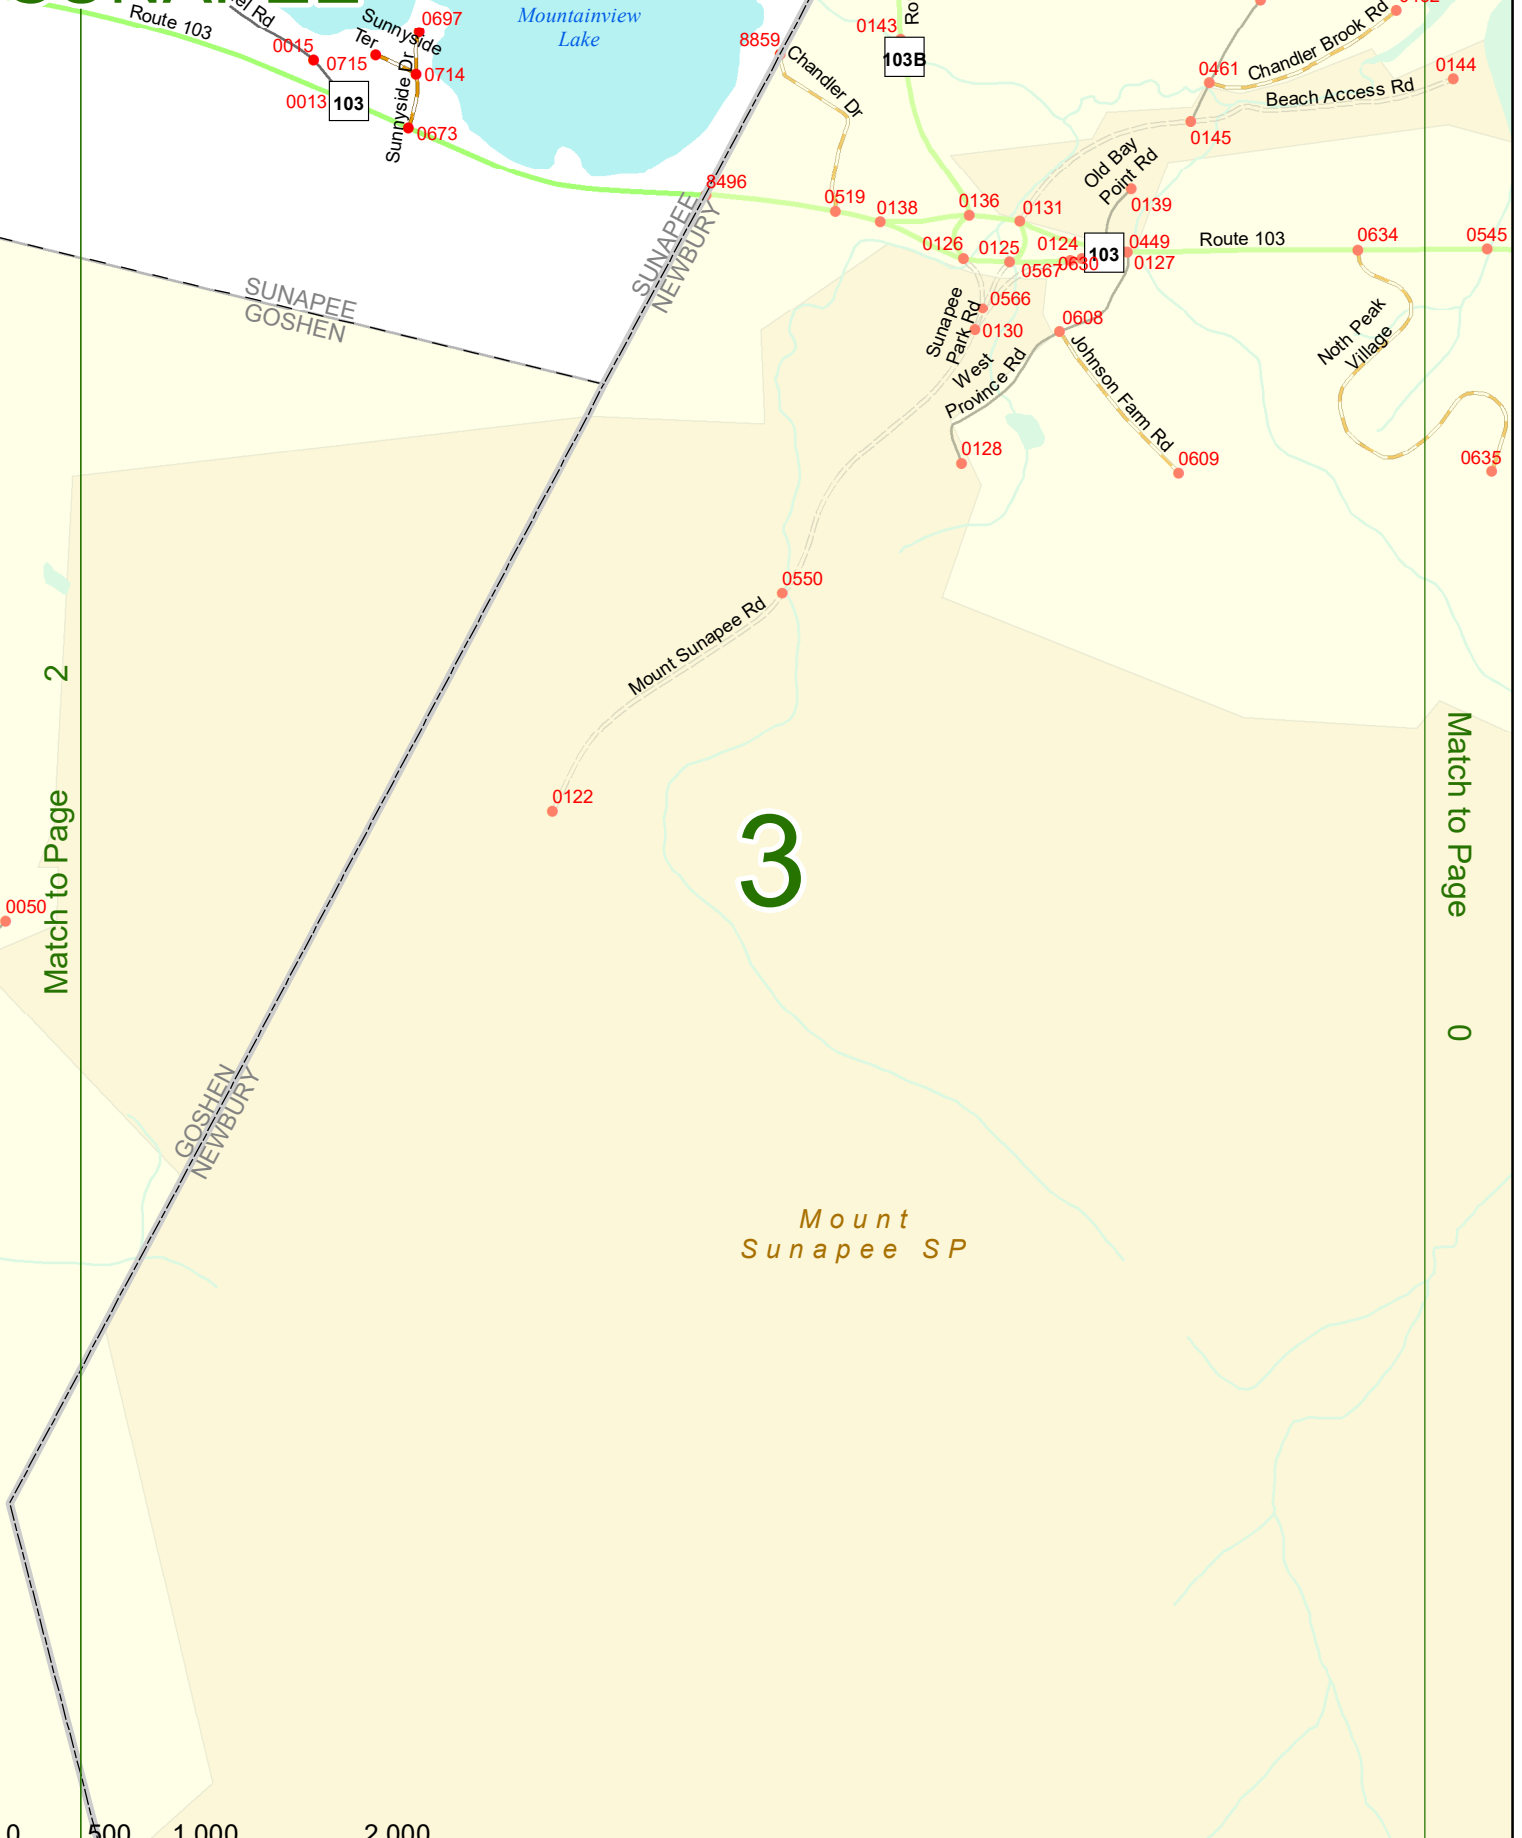

SUNAPEE

Match to Page 6

2

Match to Page

3

Match to Page

0

Match to Page

0