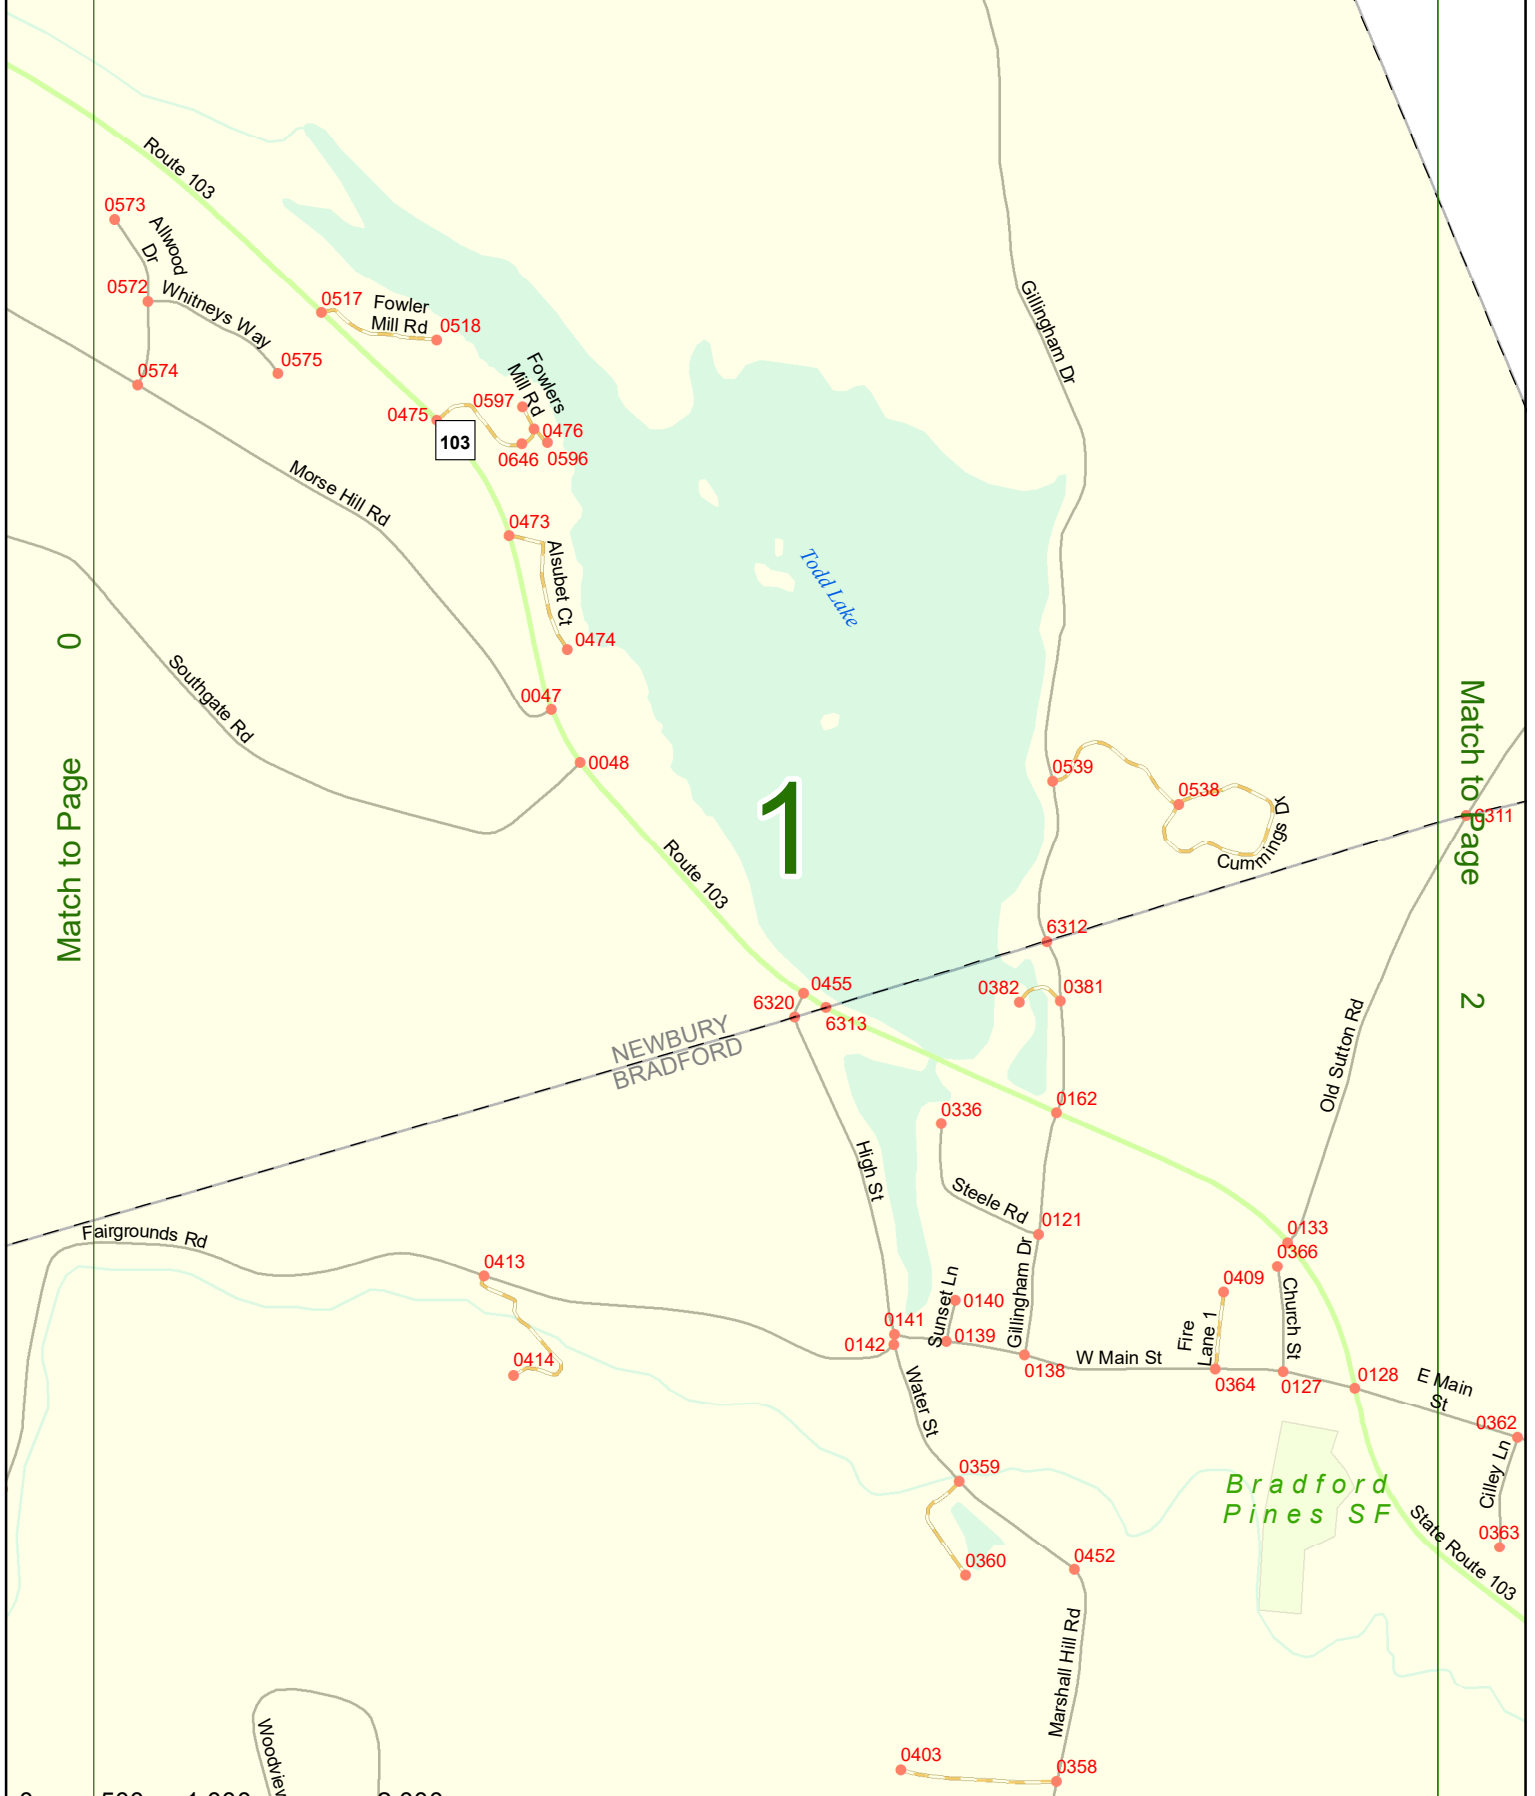

SUTTON

Match to Page 0

Match to Page 2