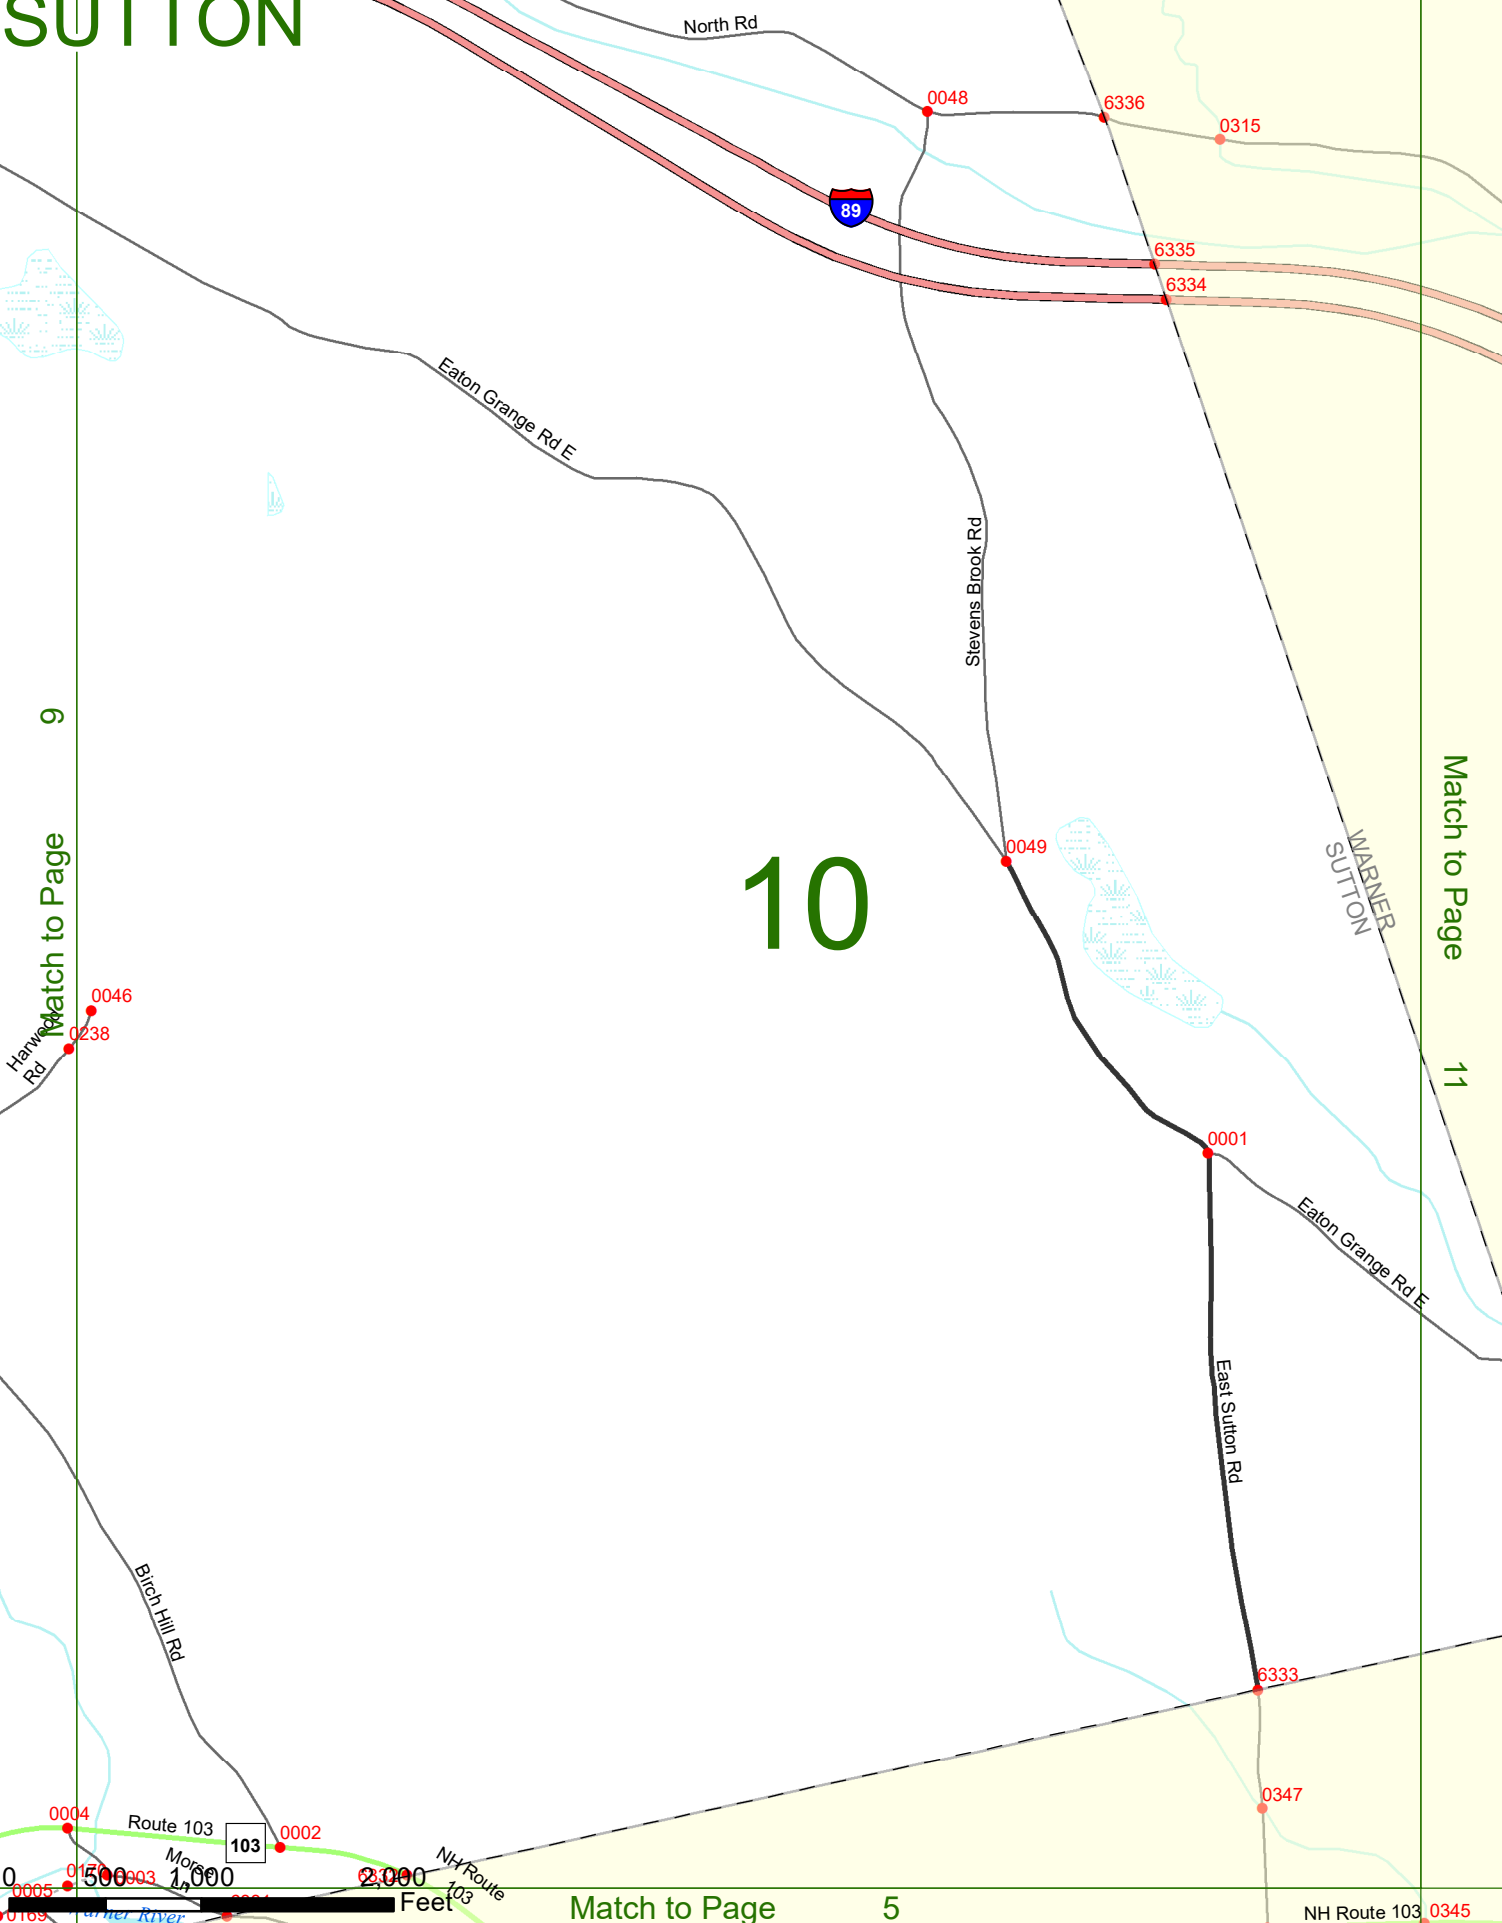

SUTTON

10

9

Match to Page

Match to Page

11