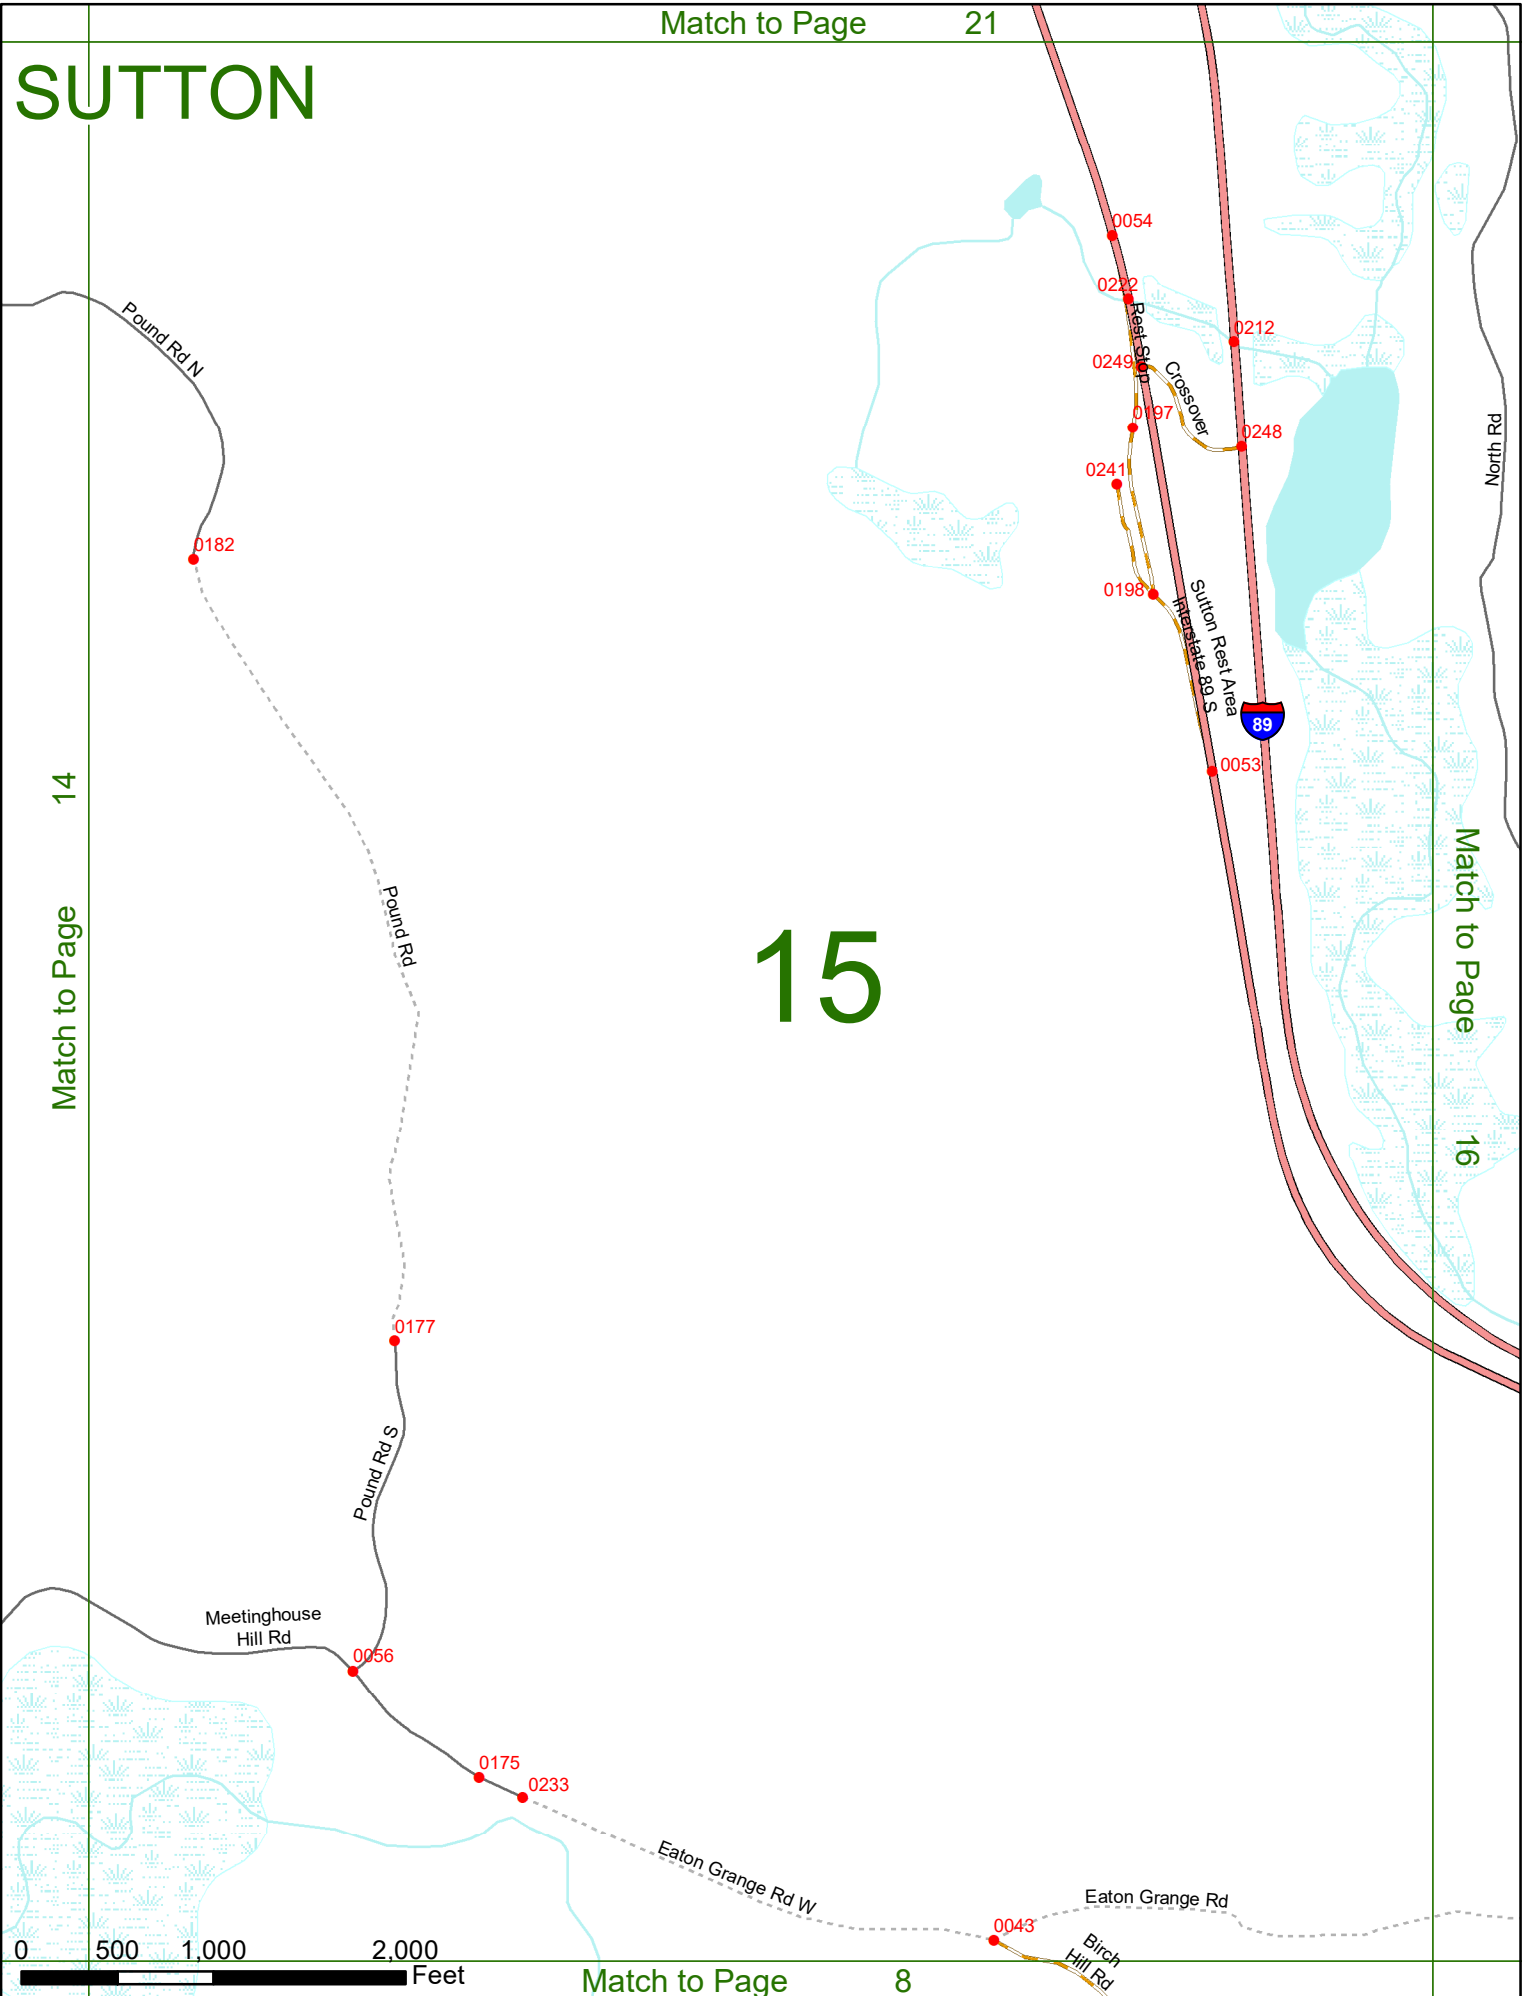

SUTTON

Match to Page 14

15

Match to Page 16