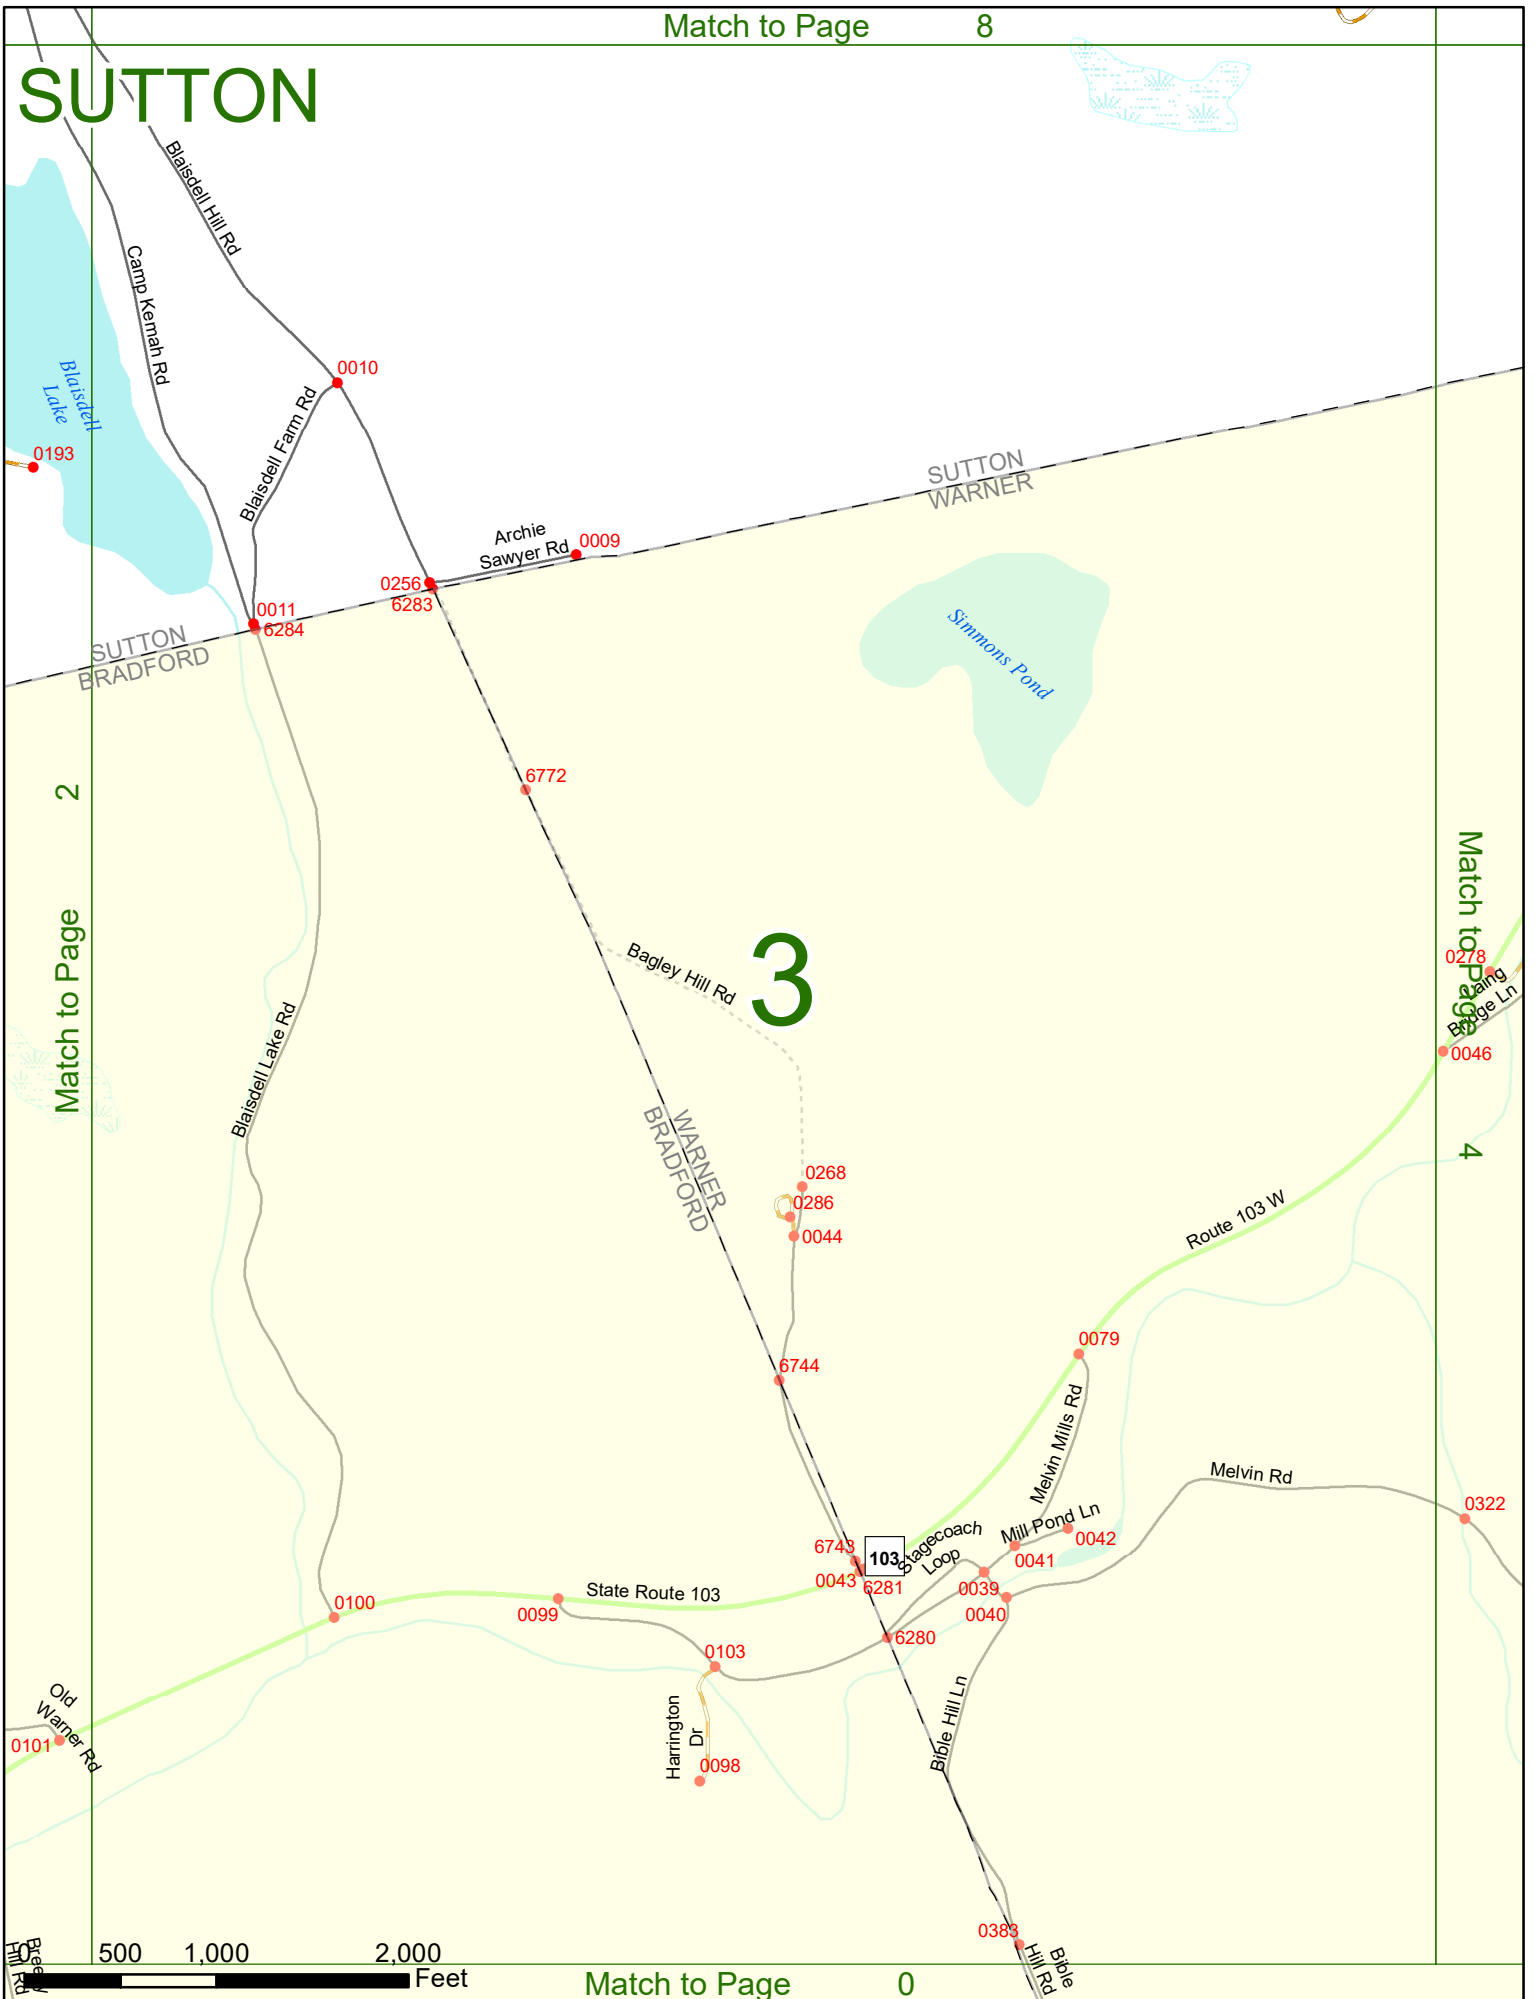

SUTTON

Match to Page 2

Match to Page 4

3

500 1,000 2,000 Feet