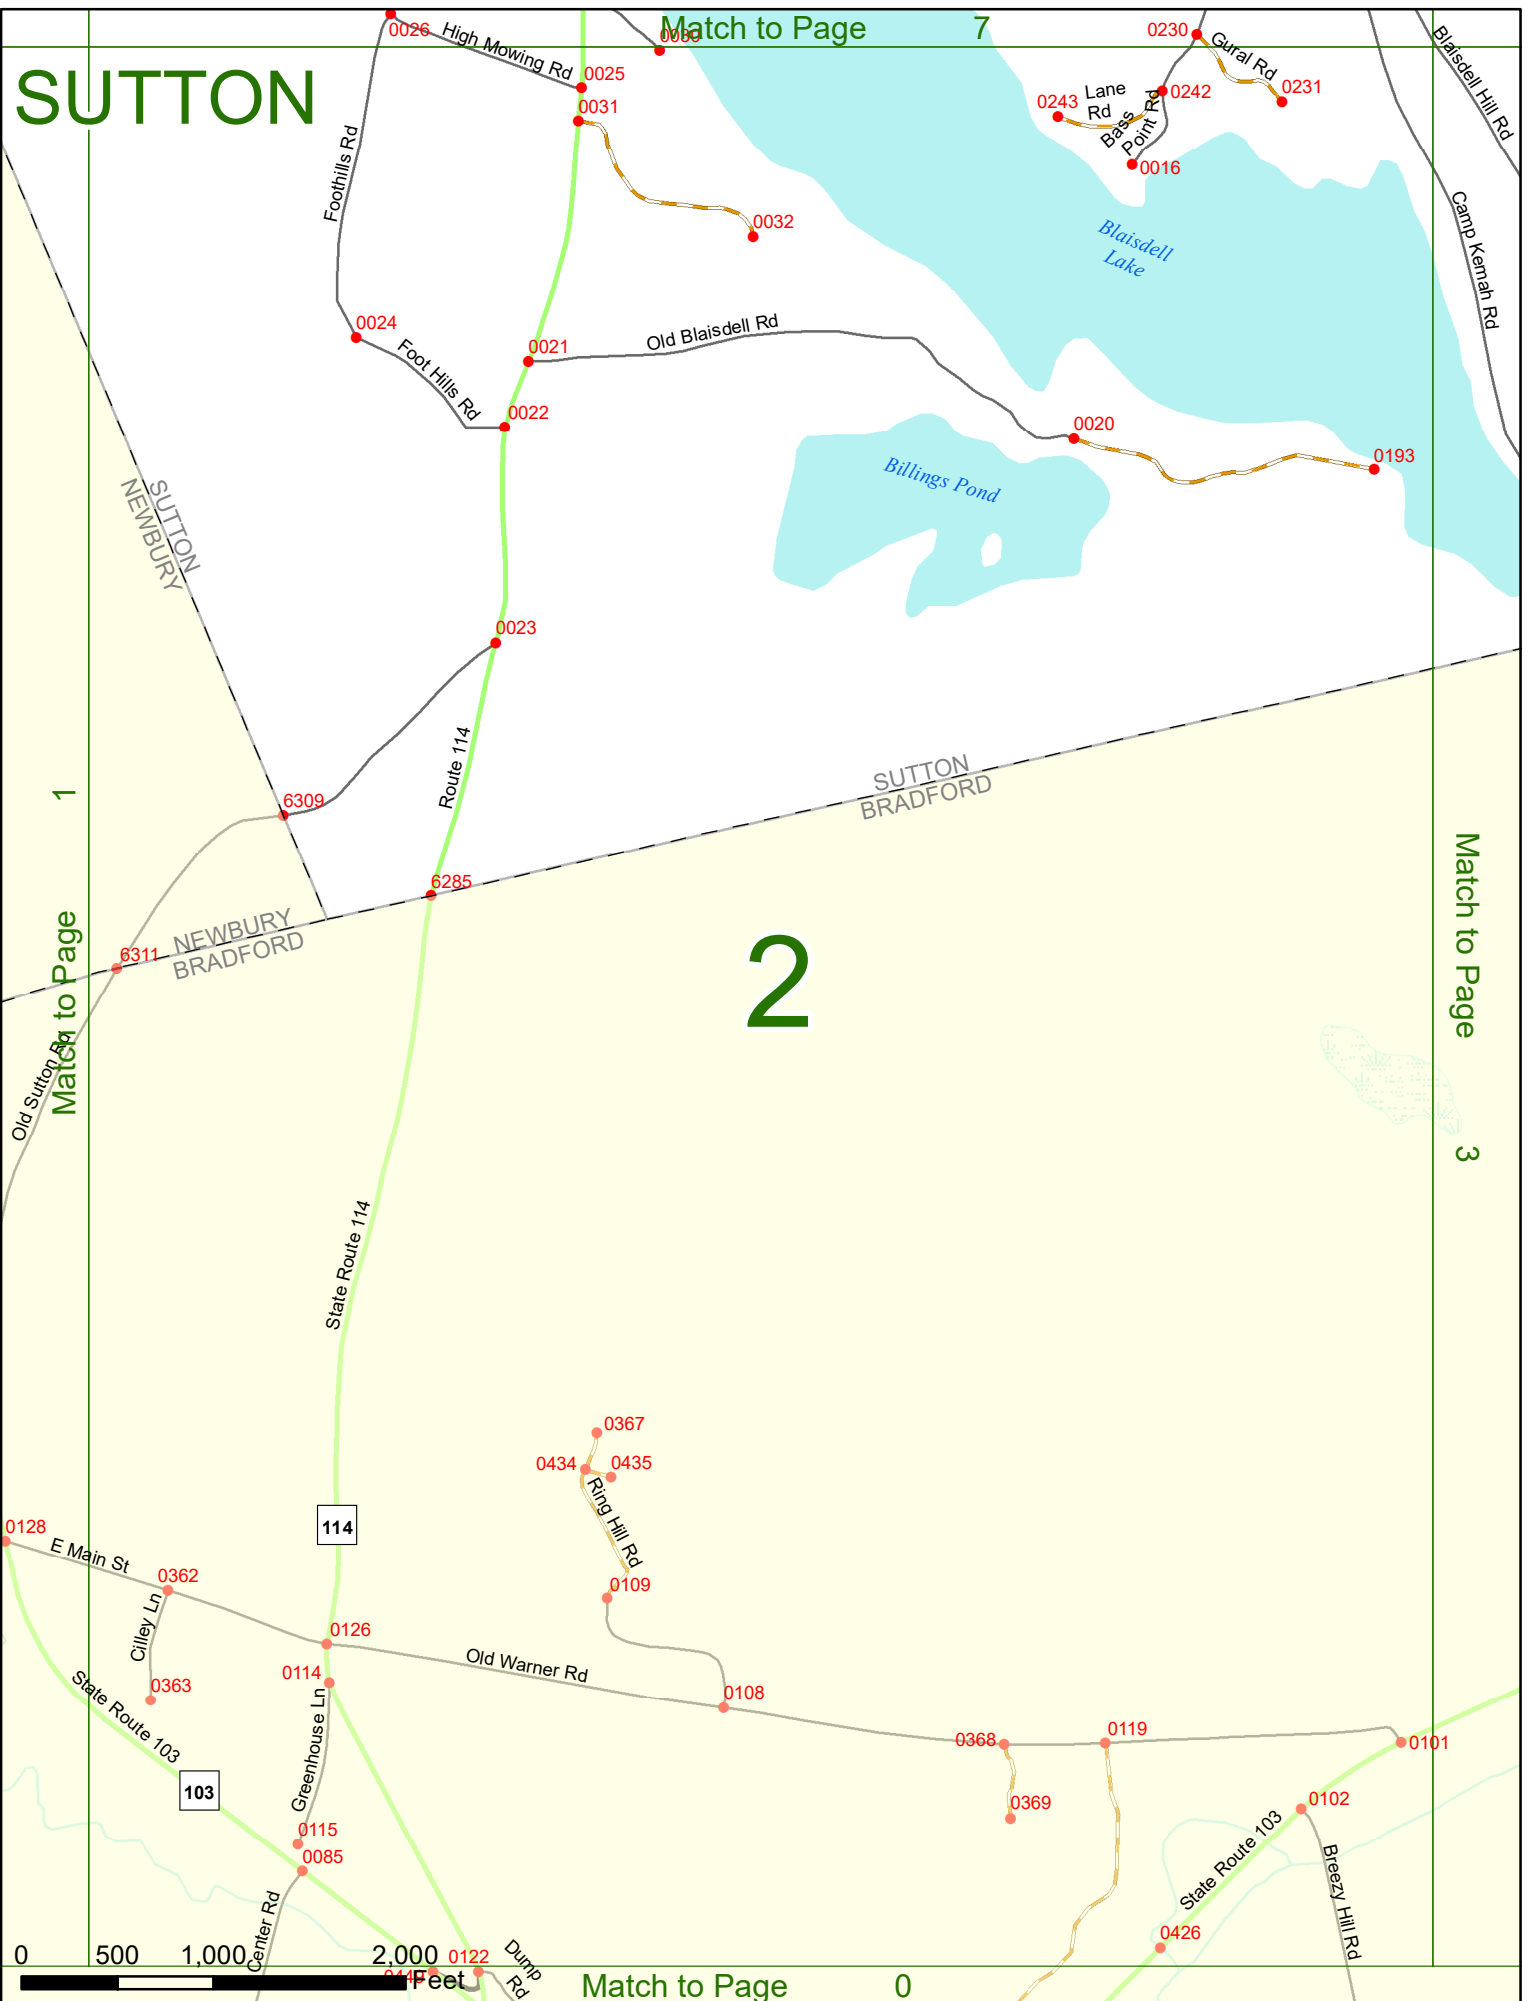

SUTTON

Match to Page 7

1

2

Match to Page 3

Match to Page 0