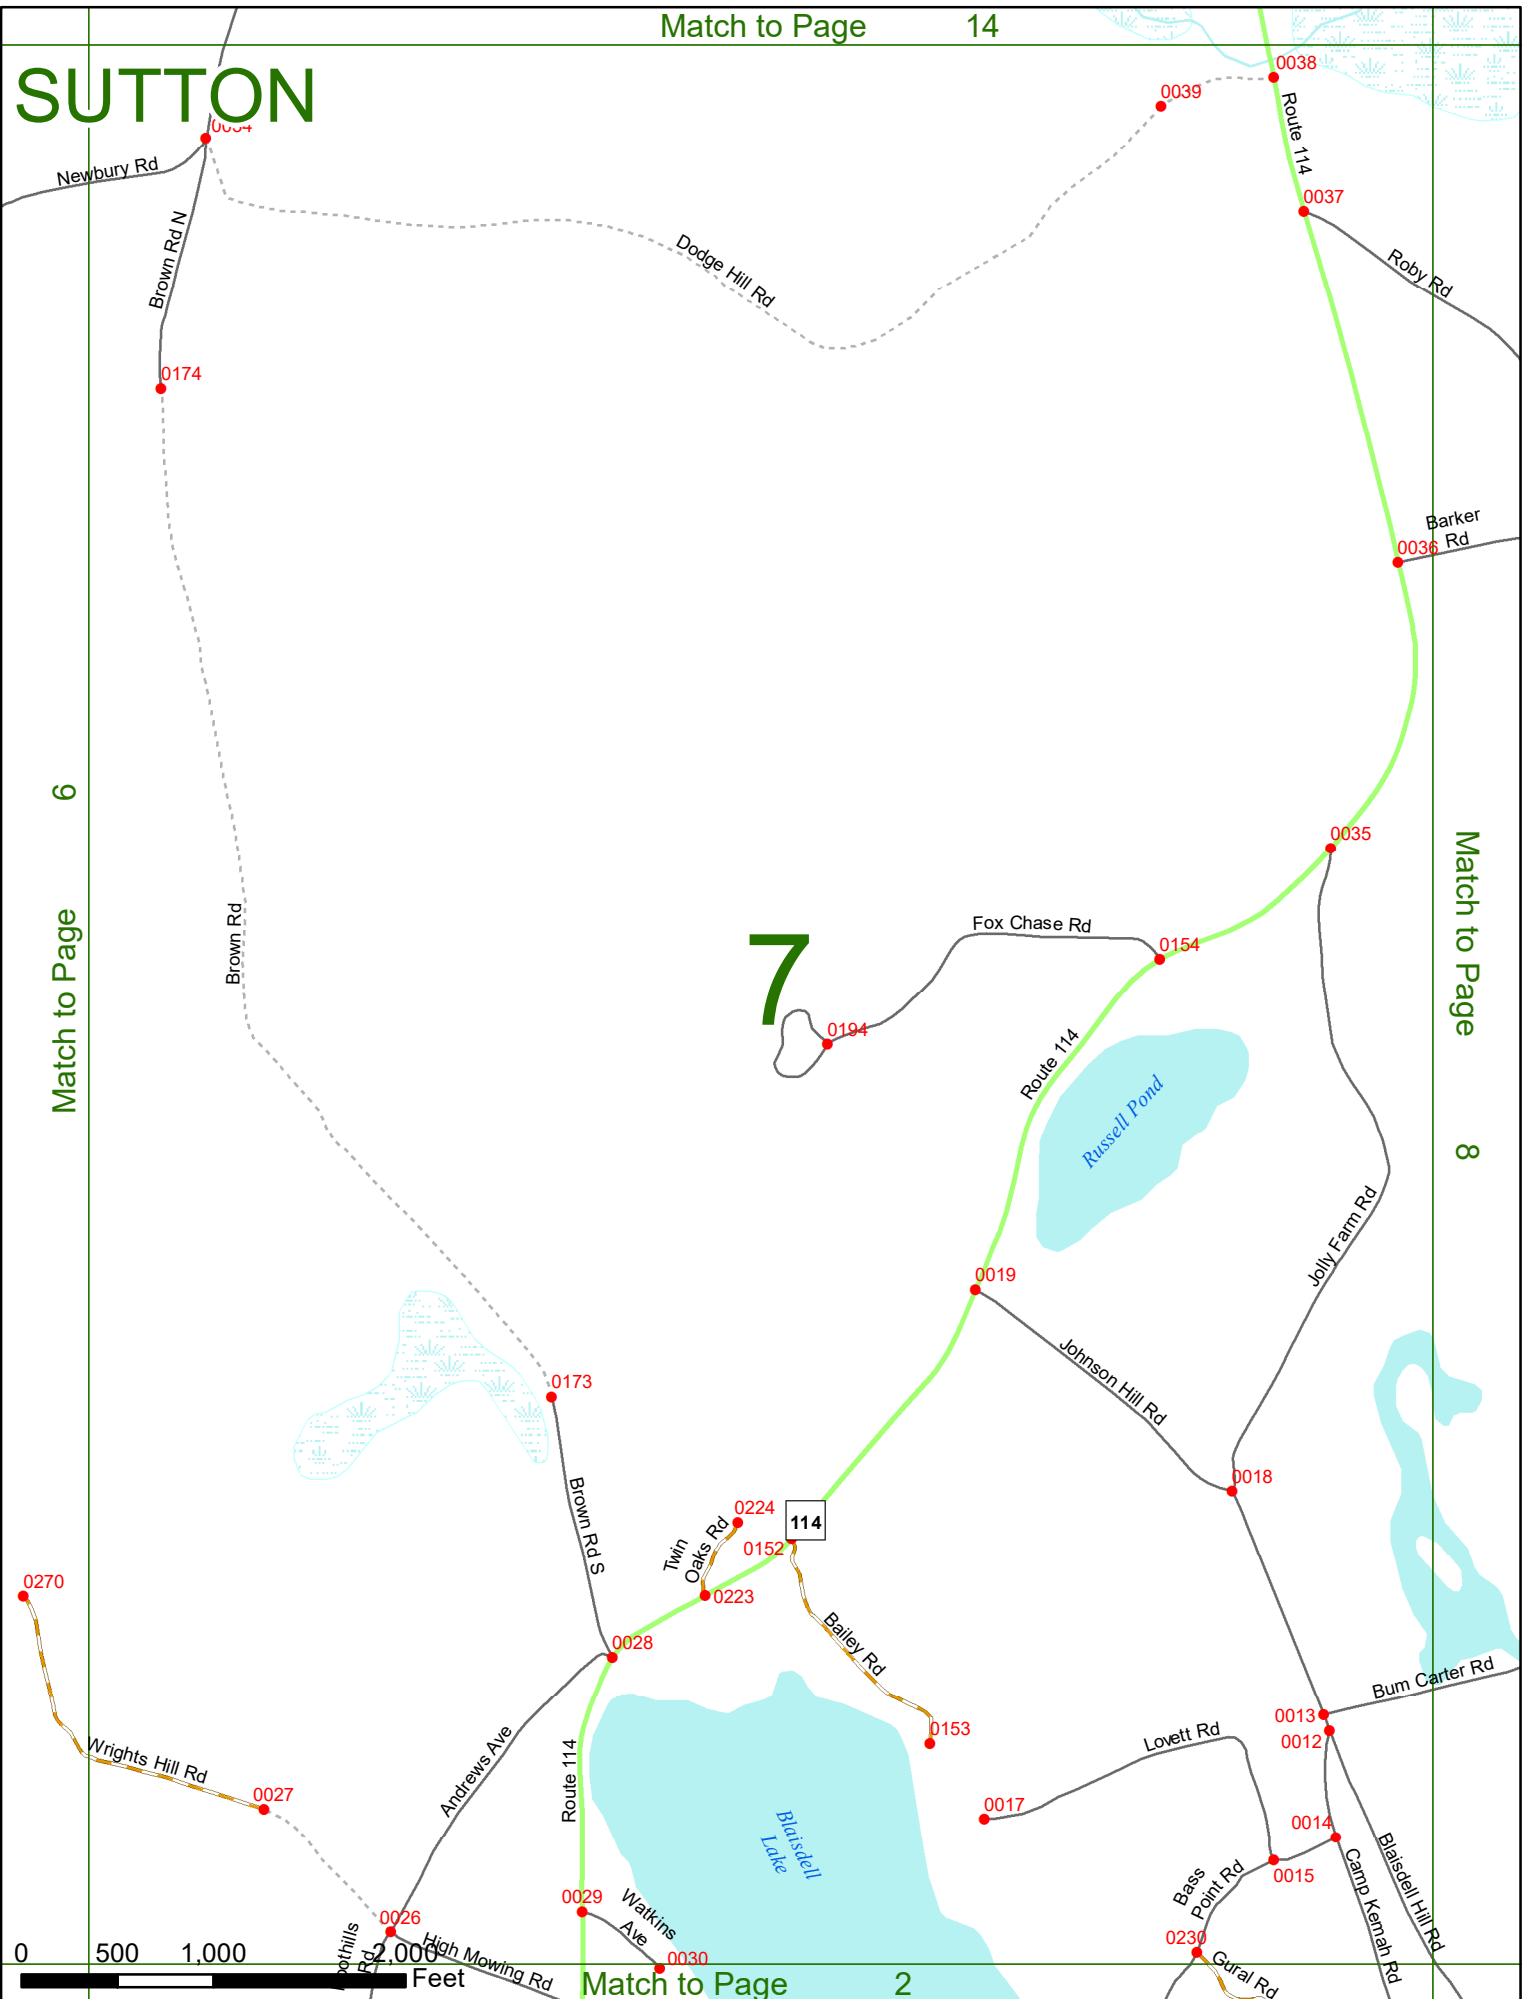

SUTTON

Match to Page 6

Match to Page 8

7