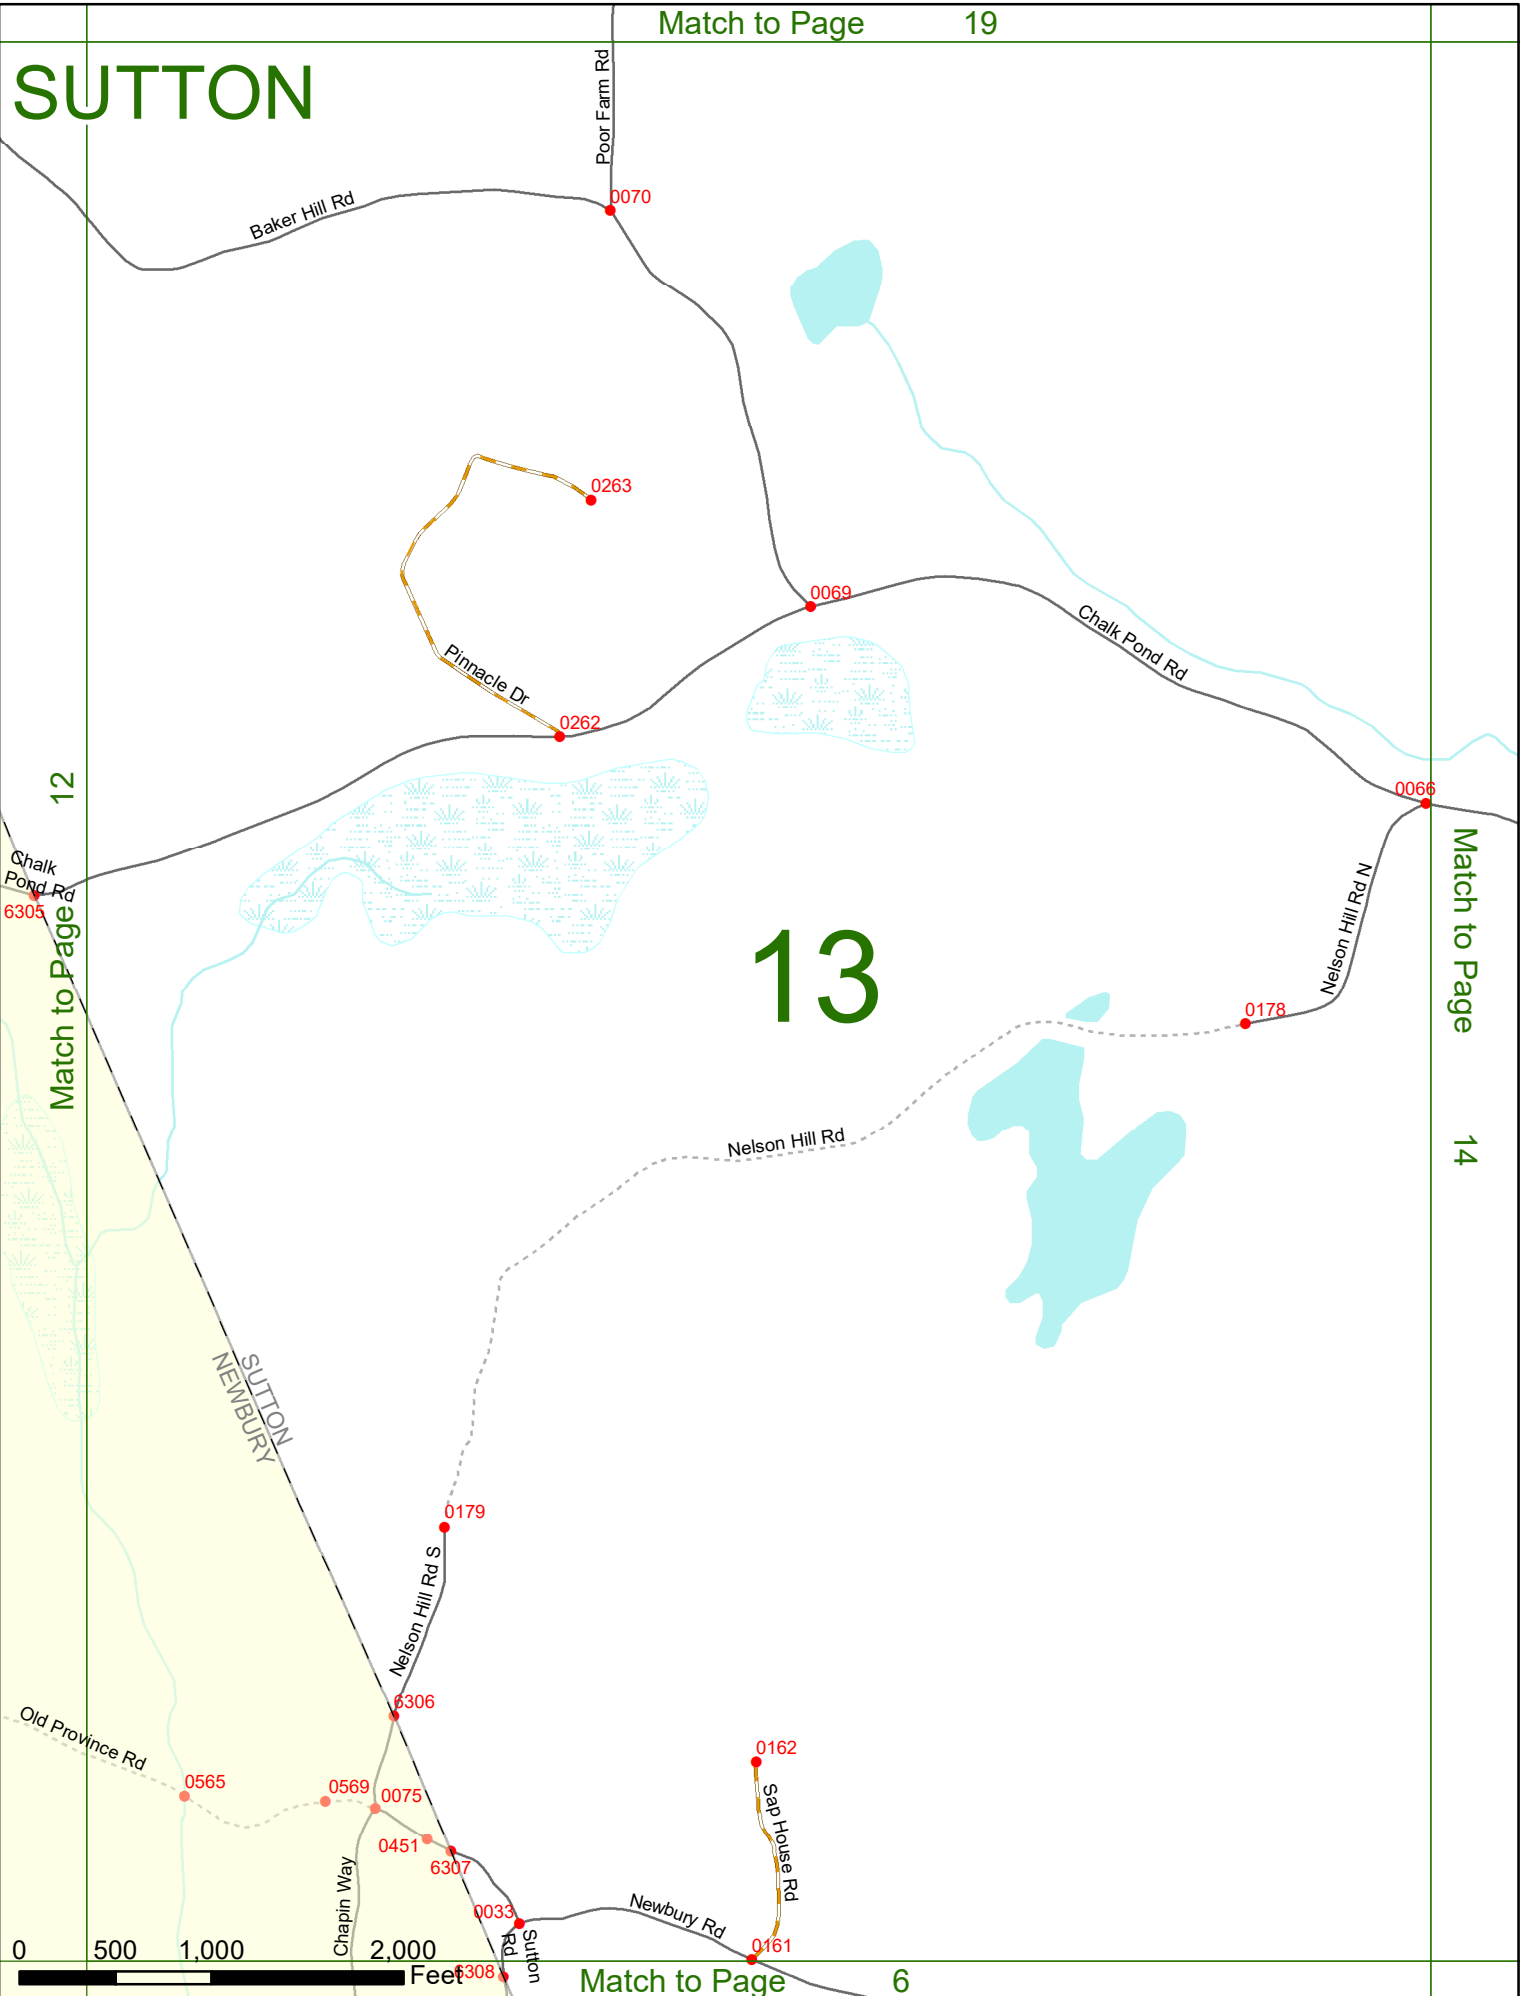

SUTTON

12
Match to Page

Match to Page 14

13