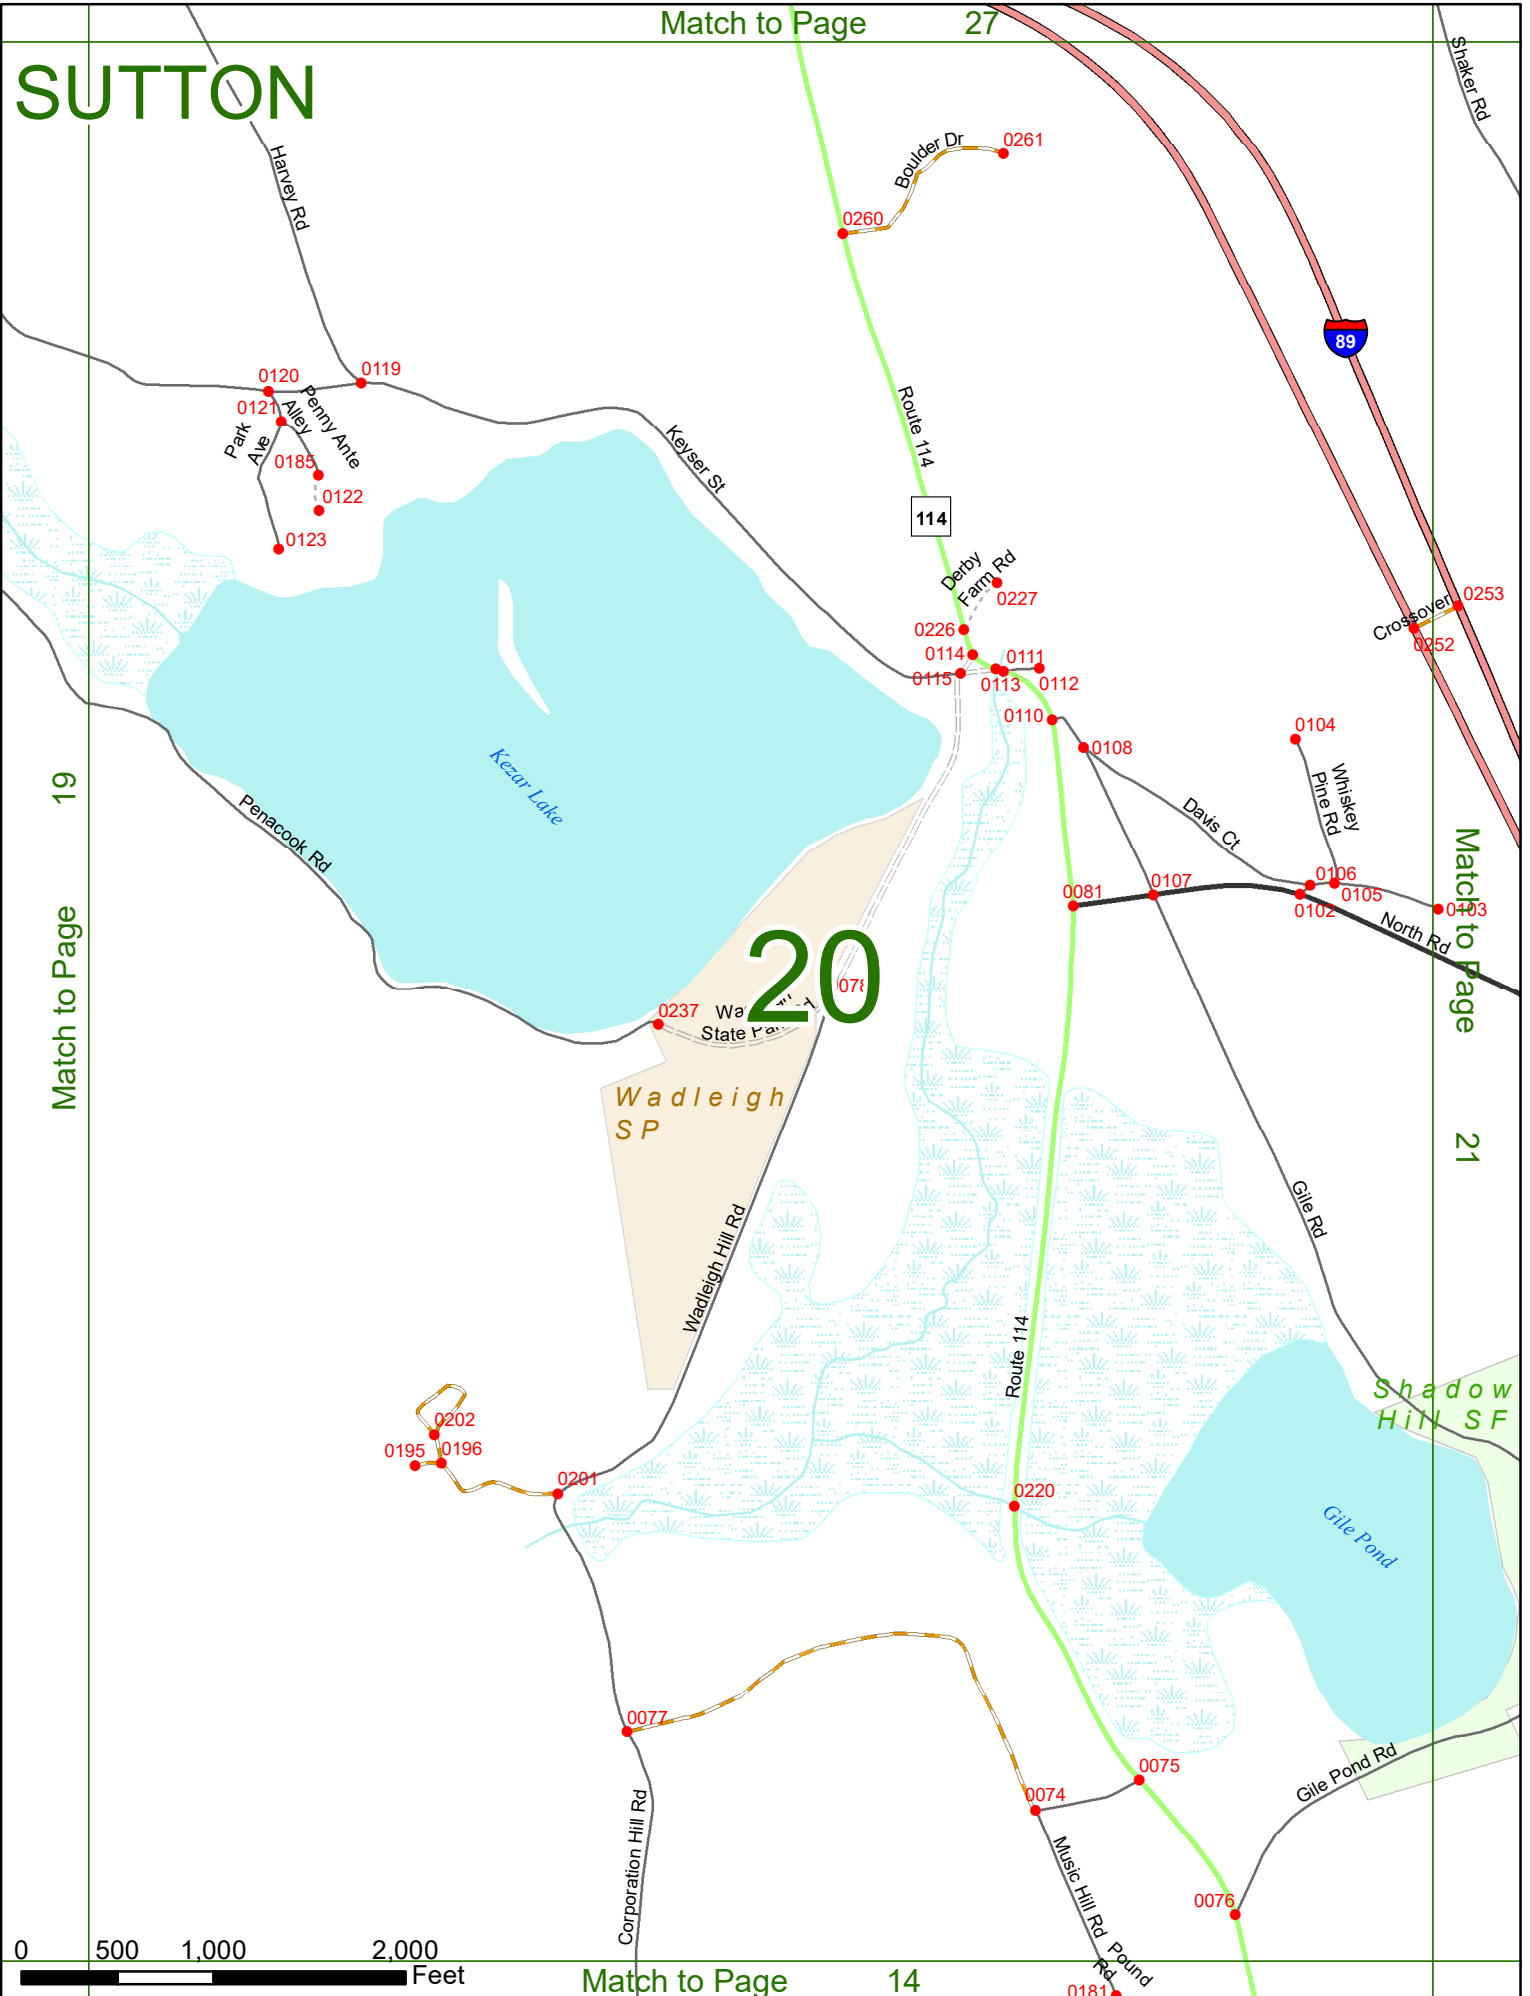

SUTTON

Match to Page 27

Match to Page 19

Match to Page 21

20

Match to Page 14