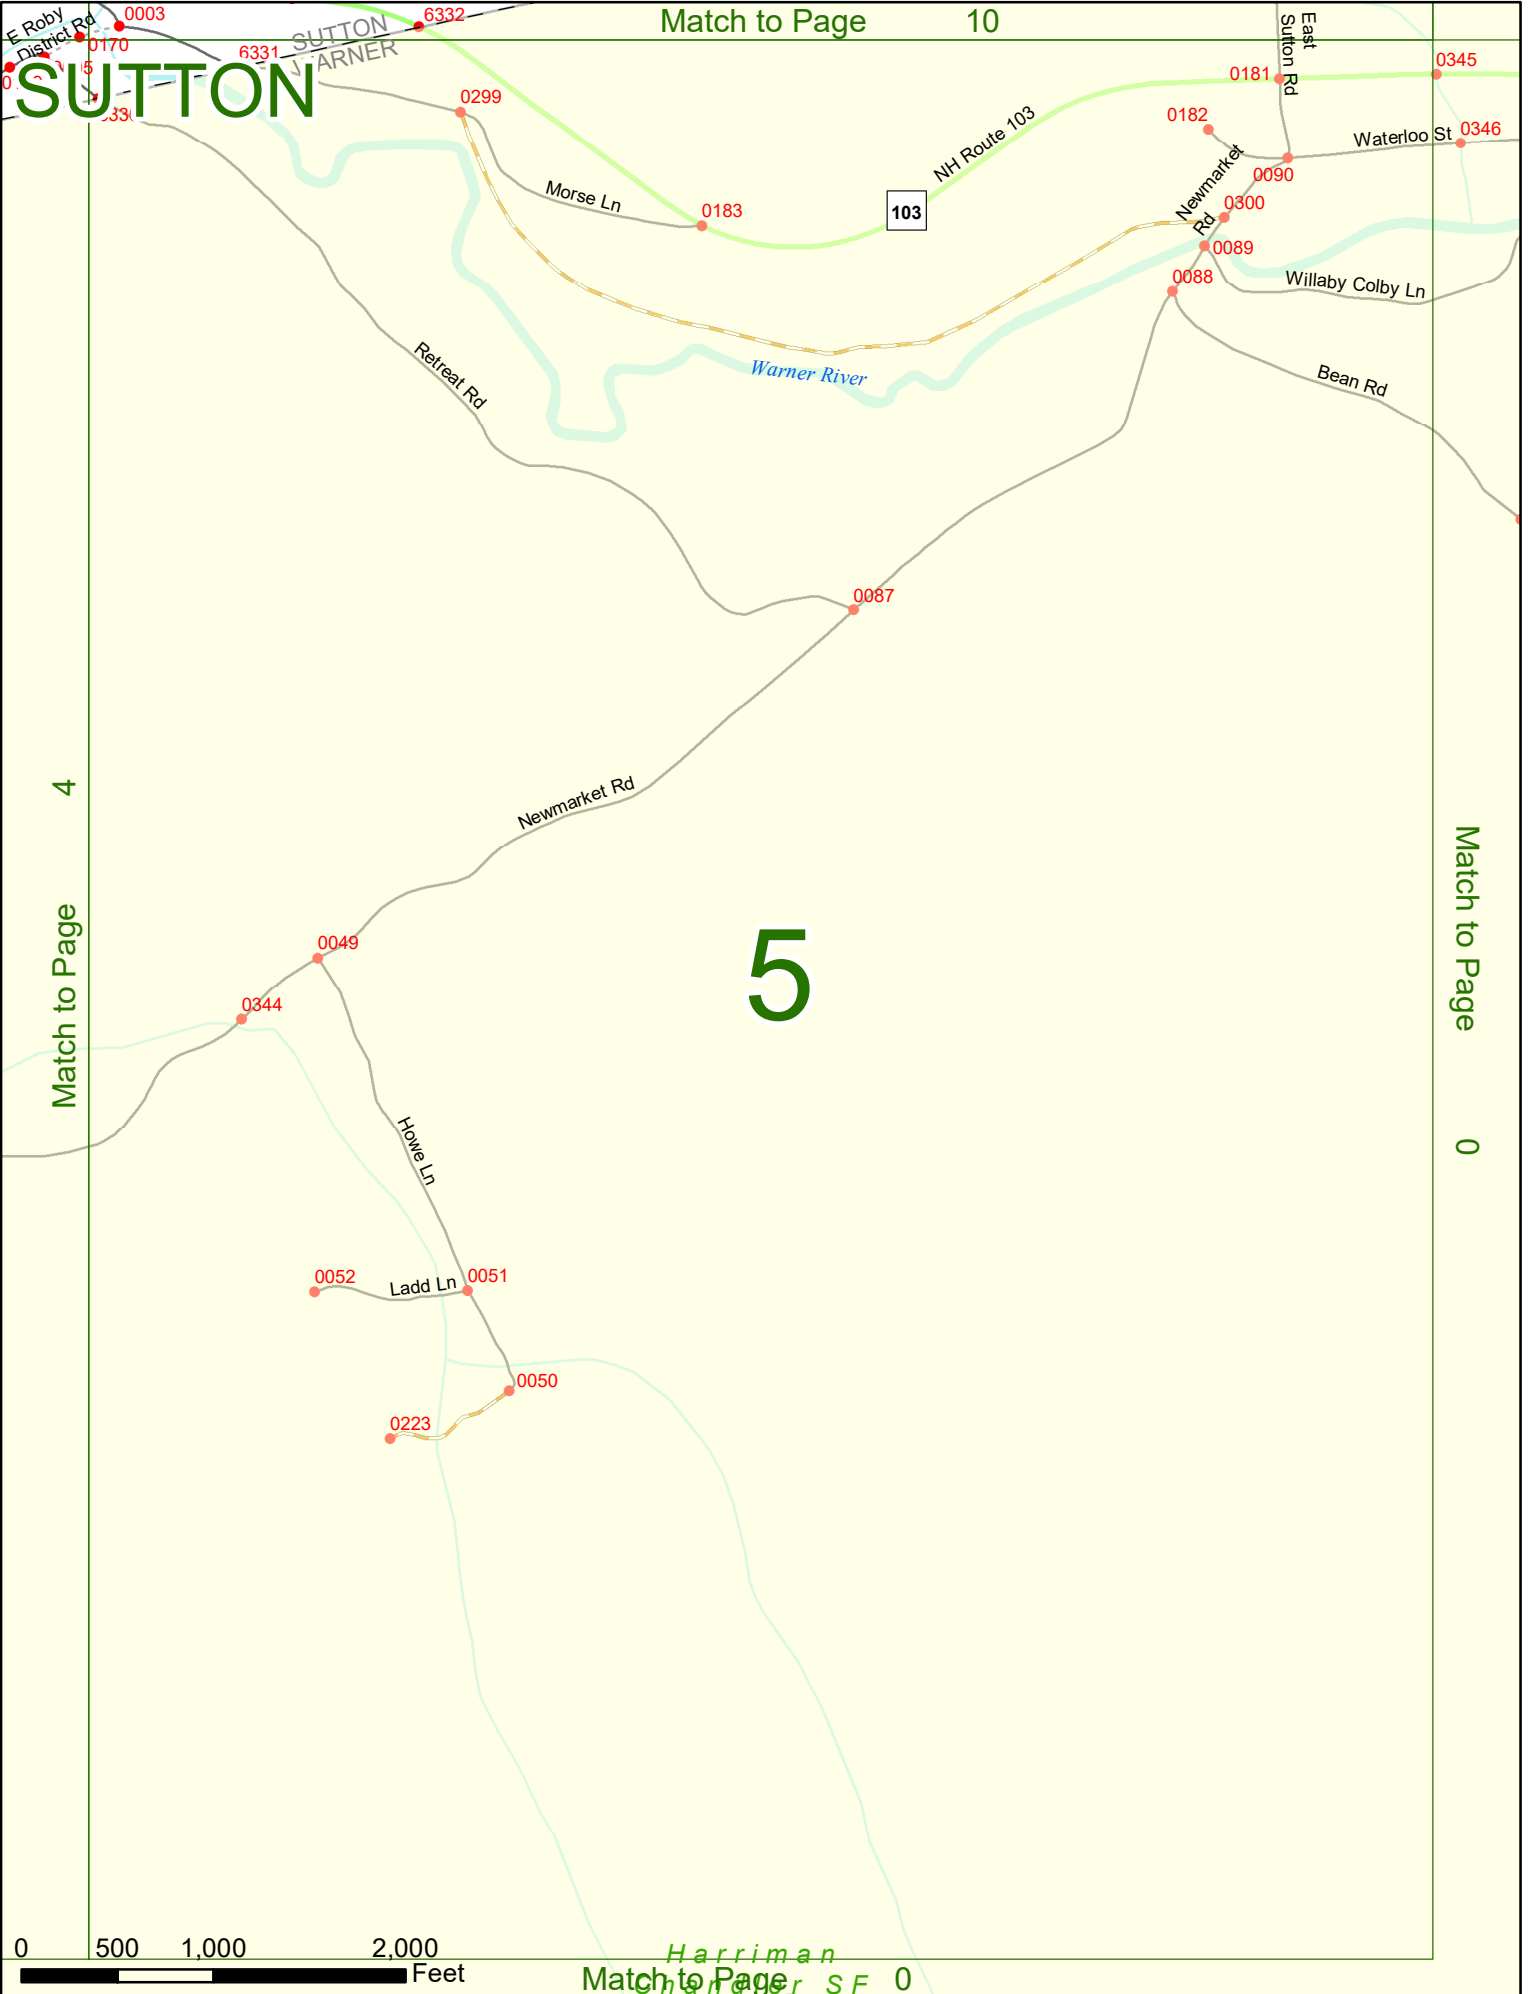

SUTTON

4

Match to Page

5

Match to Page

0