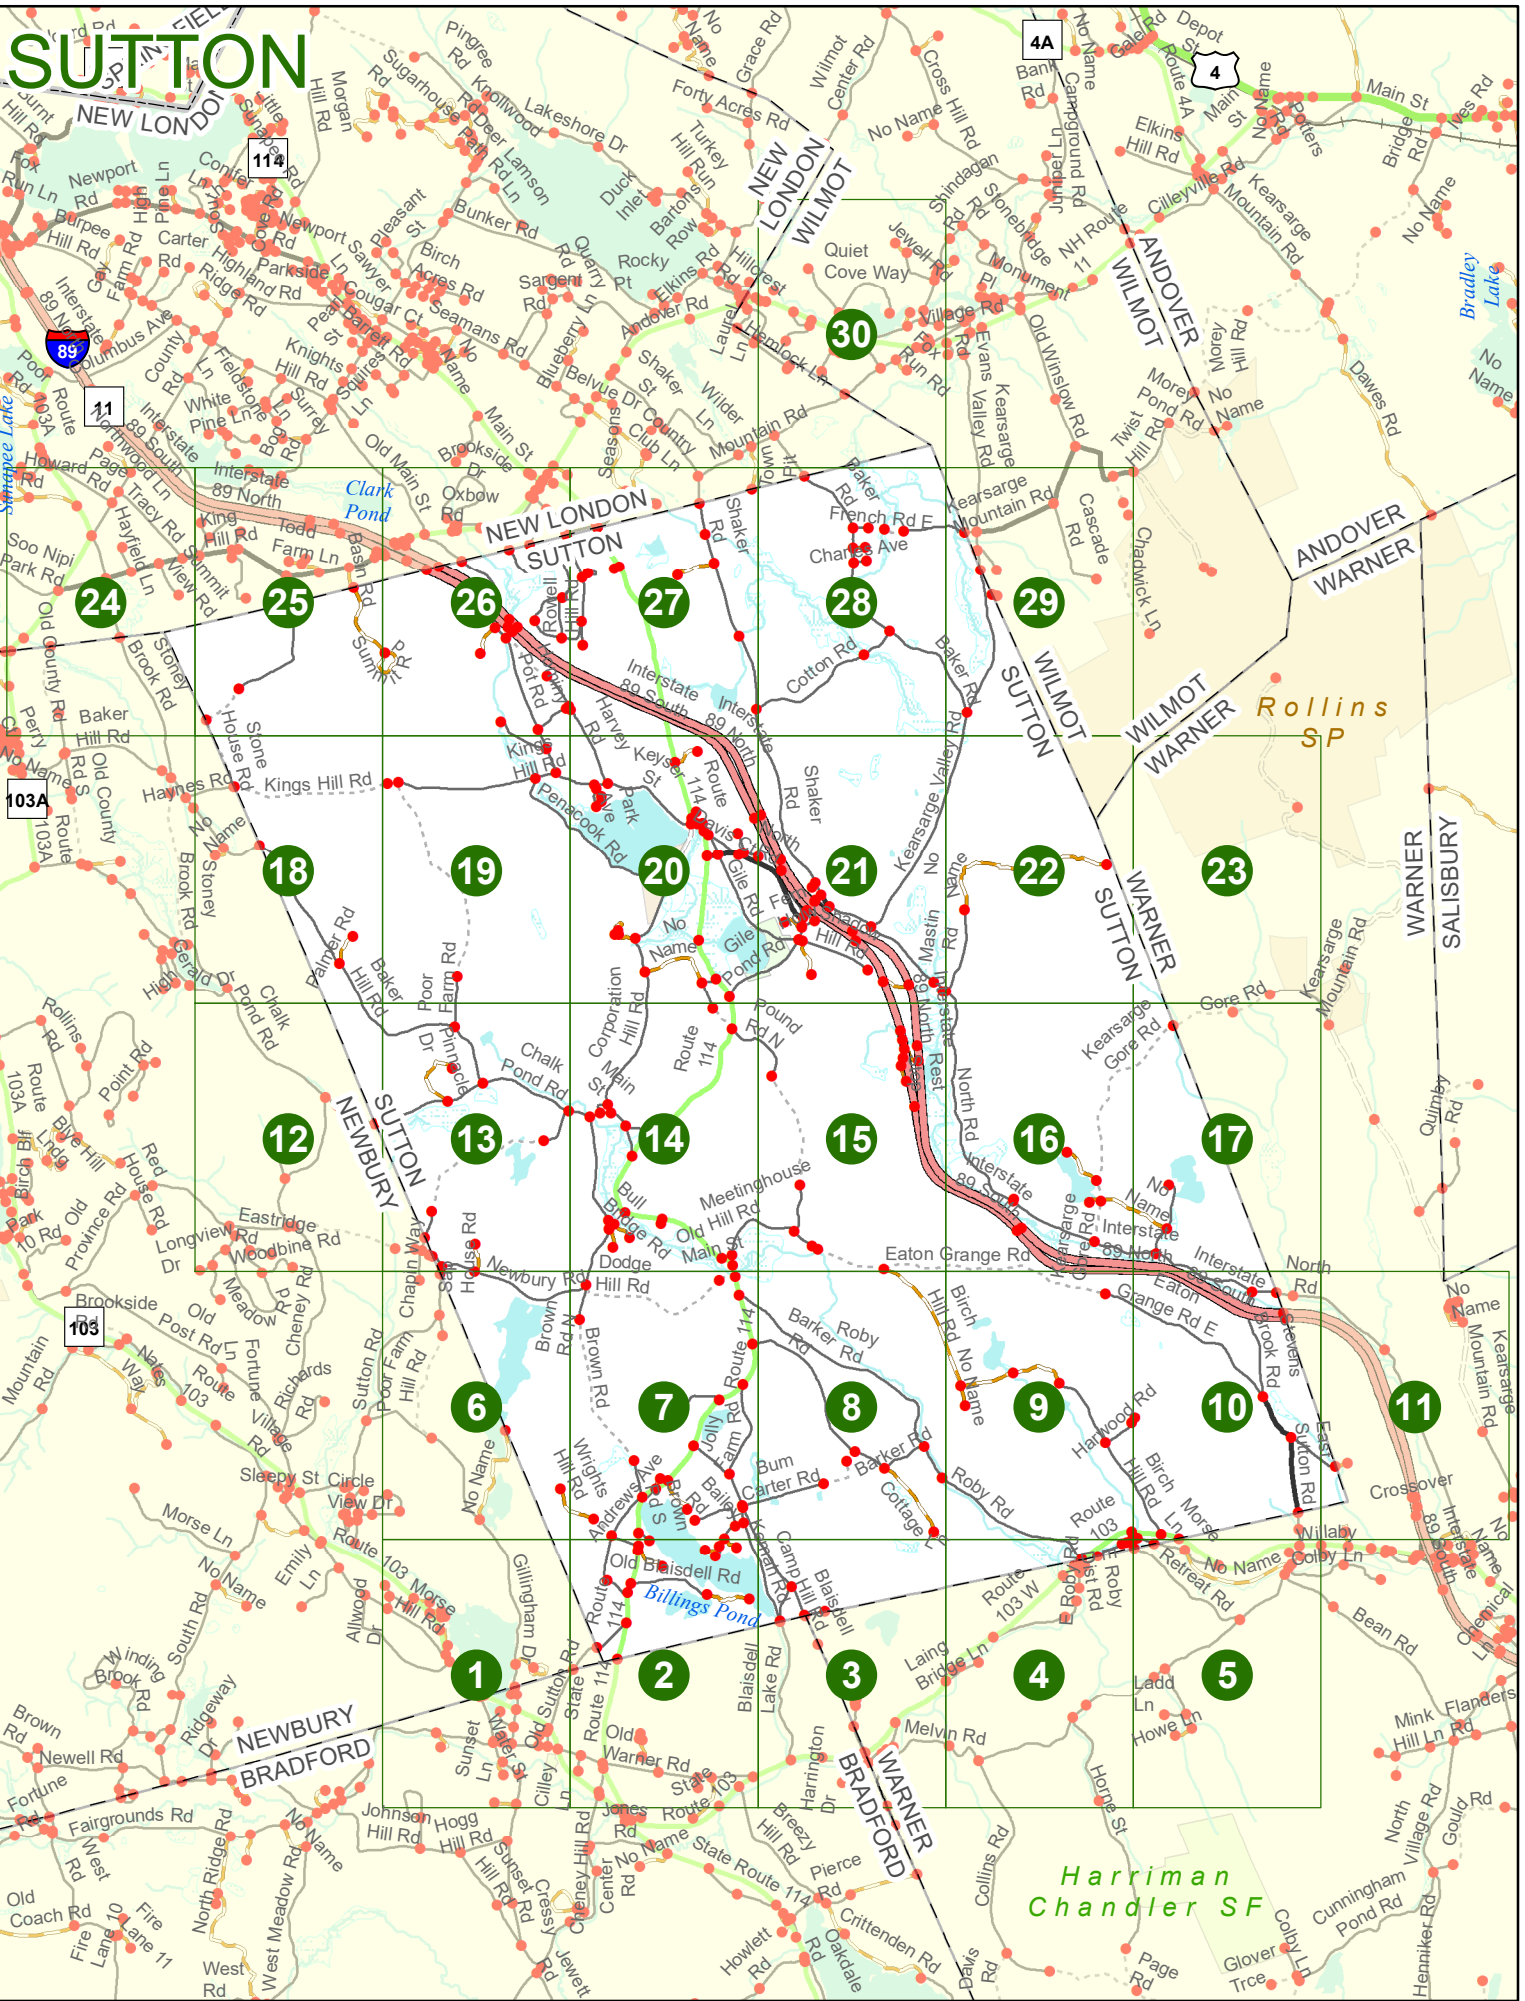

New Hampshire
DOT
 Department of Transportation

Maps and data sets are not guaranteed to be free from errors and omissions. Data is in a constant state of update and correction by various groups and agencies. Information displayed on this map is the best available at the time of publication.

2022 Nodal Reference Bookmap

LEGEND

NHDOT will accept crash locations based on the State of NH Uniform Police Traffic Accident Report.

Crash occurred on:

Option 1 Street Address
 123 Main Street

Option 2 Route No and/or Distance from NESW Intesecting Road, Bridge,
 Street name Intersecting Street Town/County line
 Main Street 500 E Oak Street

Option 3 First Node Distance from First Node Second Node
 515 212 632

Option 4 Route No and/or Mile Marker on Interstate Only NESW Mile (Marker)
 Street name
 189S 700 feet S 36.8

Option 3 – Example

Street Name Loudon Road
First Node 803
Distance from First Node 318 Ft
Second Node 813