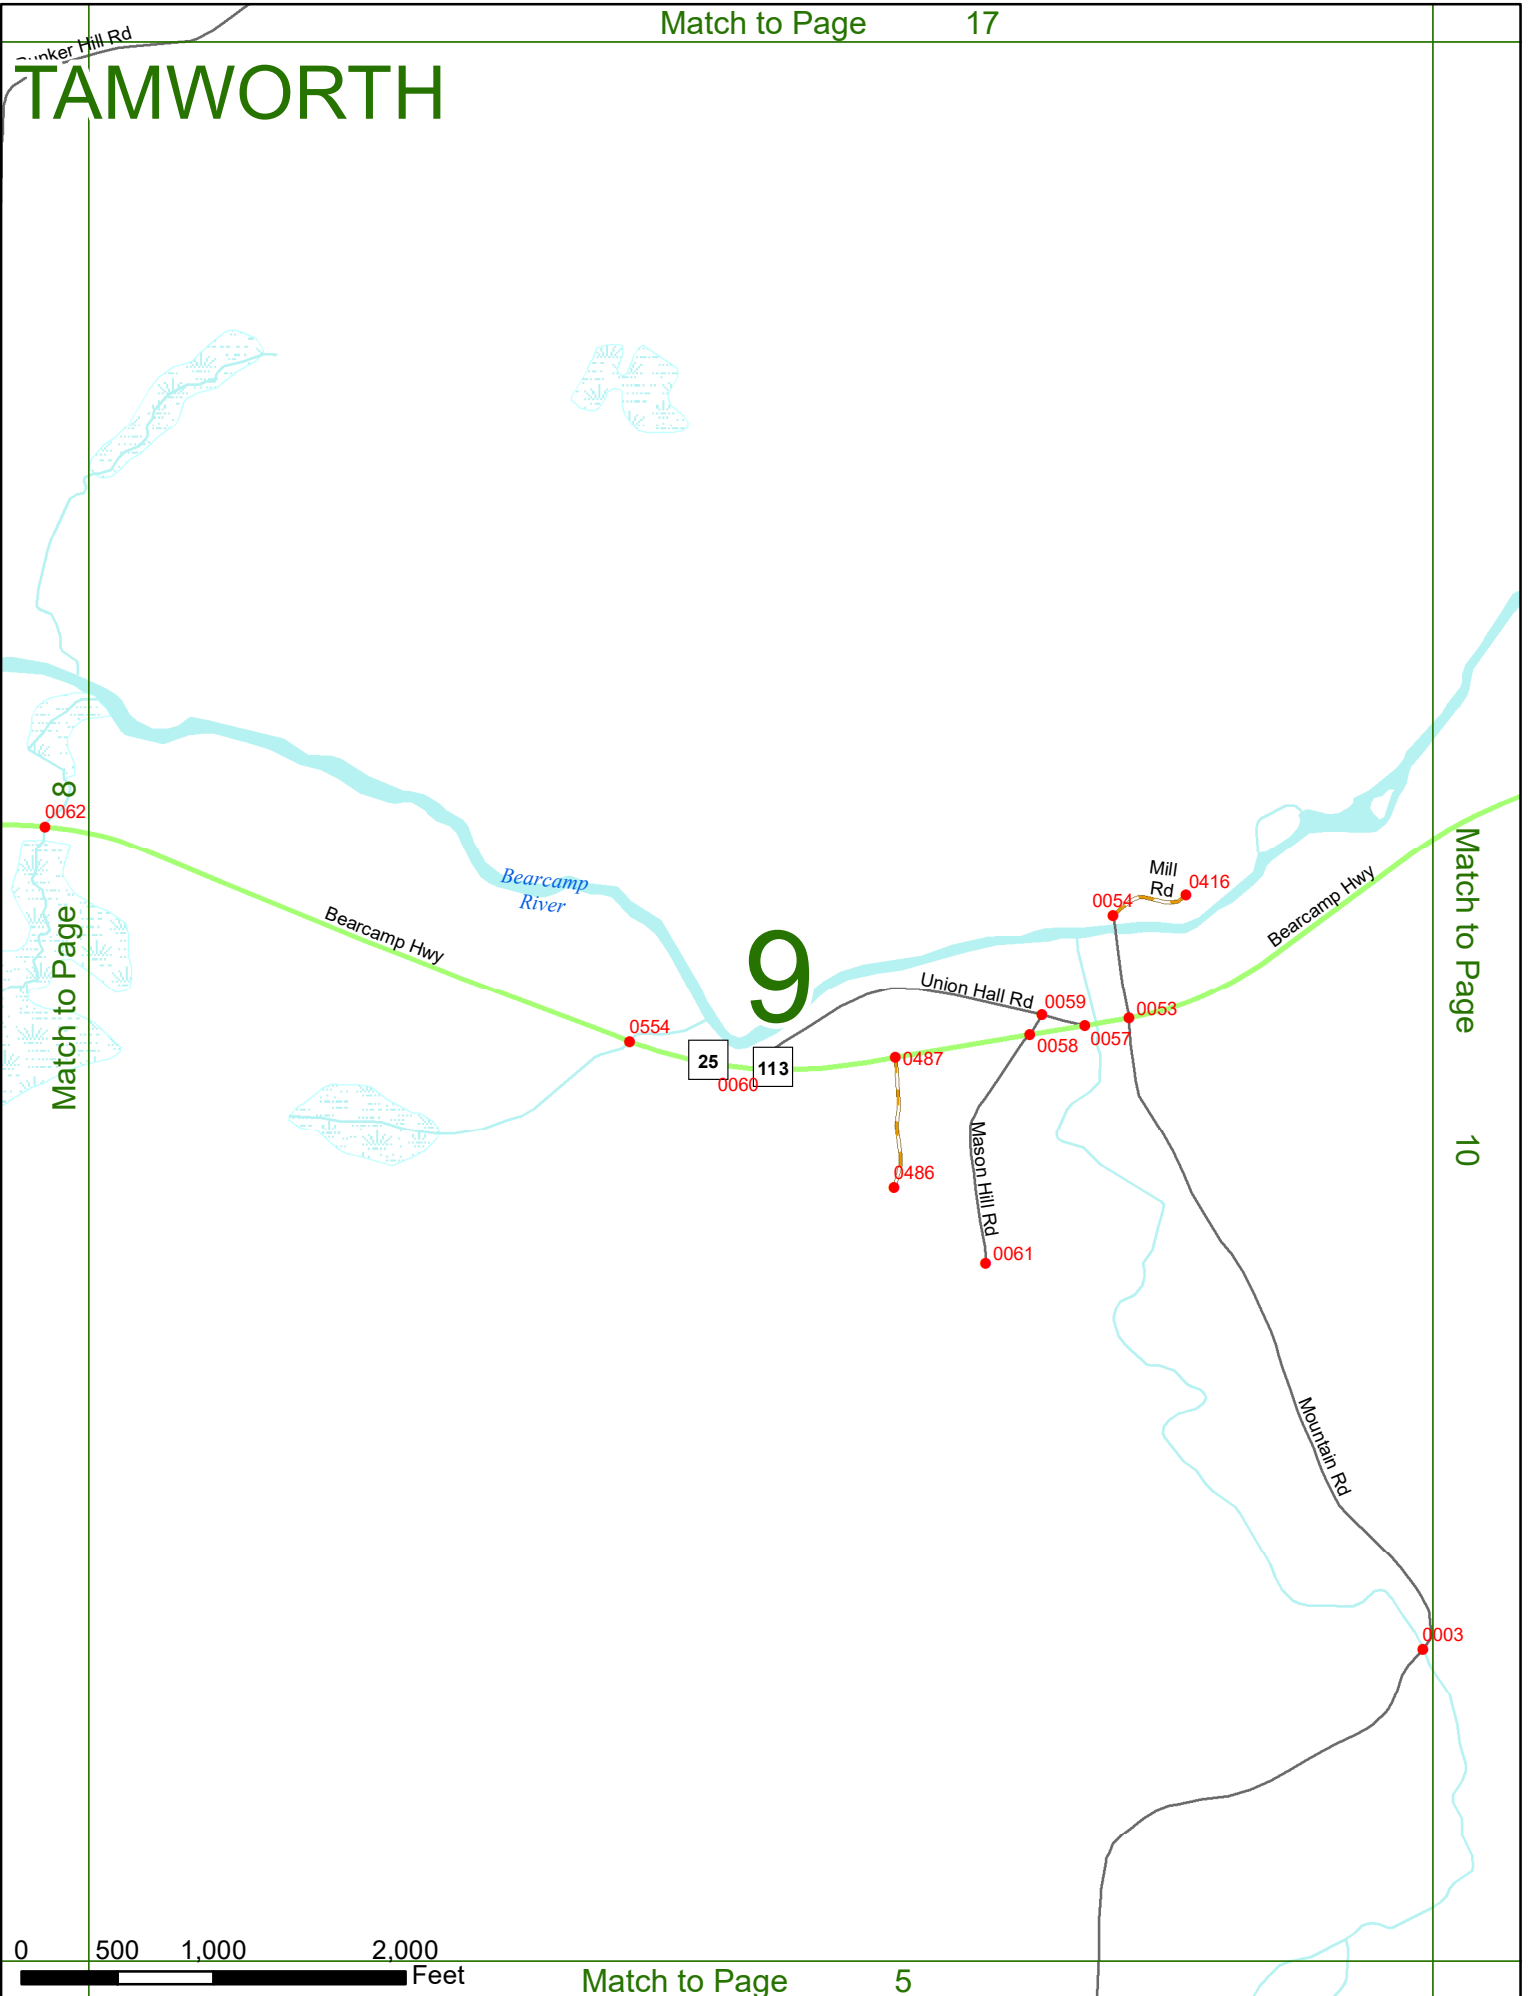

TAMWORTH

0 500 1,000 2,000 Feet