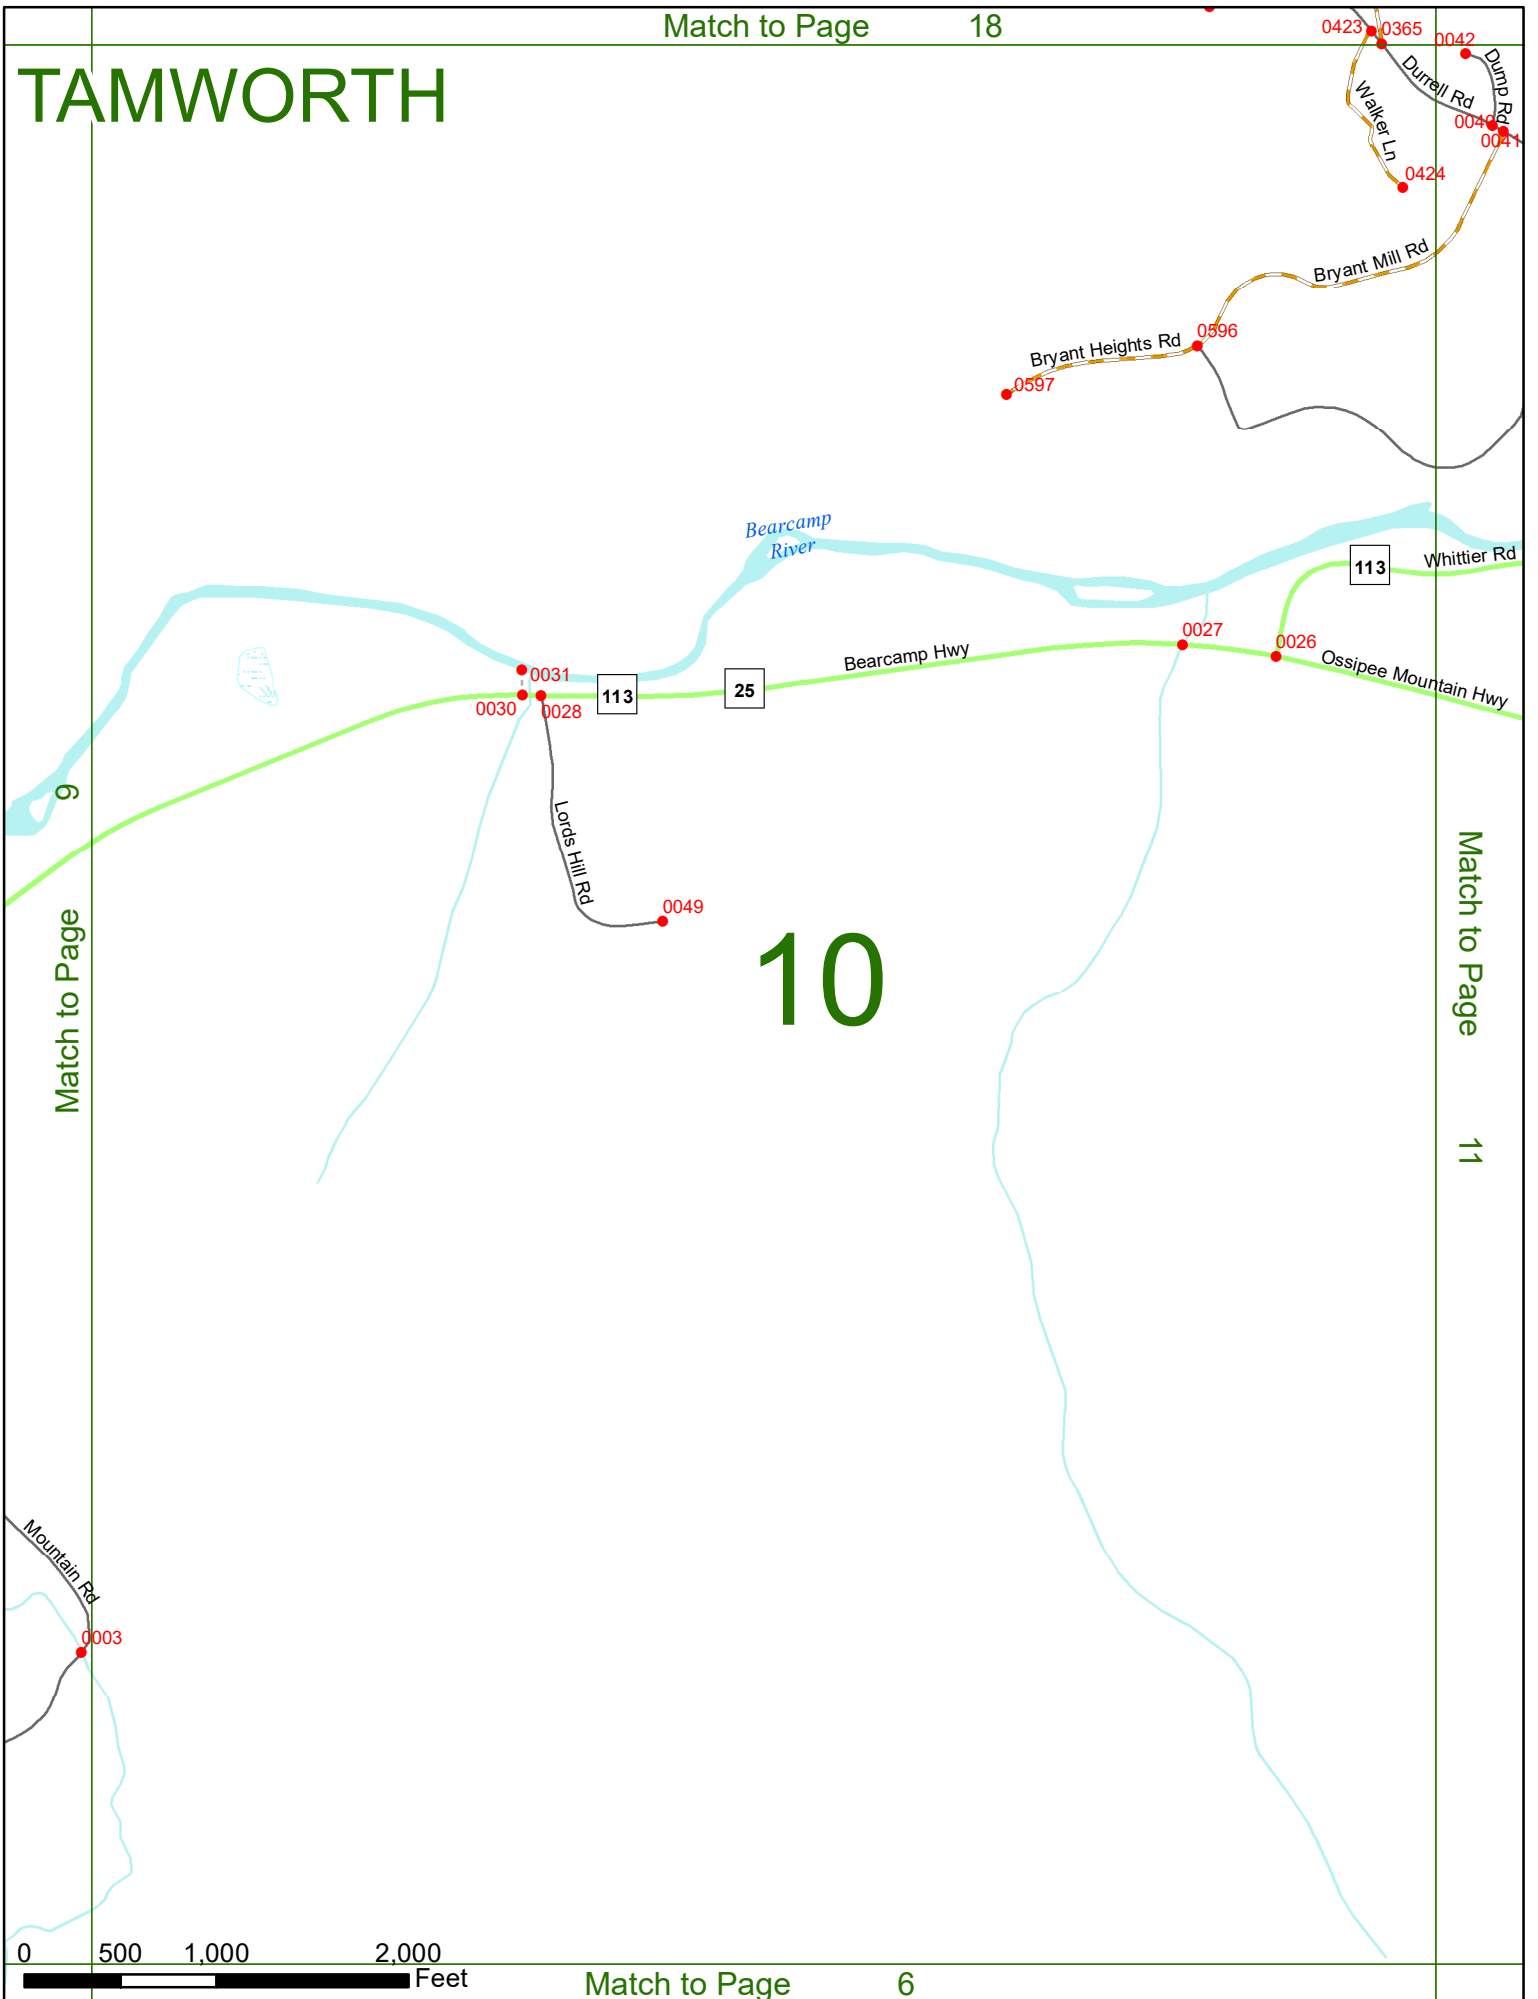

TAMWORTH

Match to Page

Match to Page 11

10