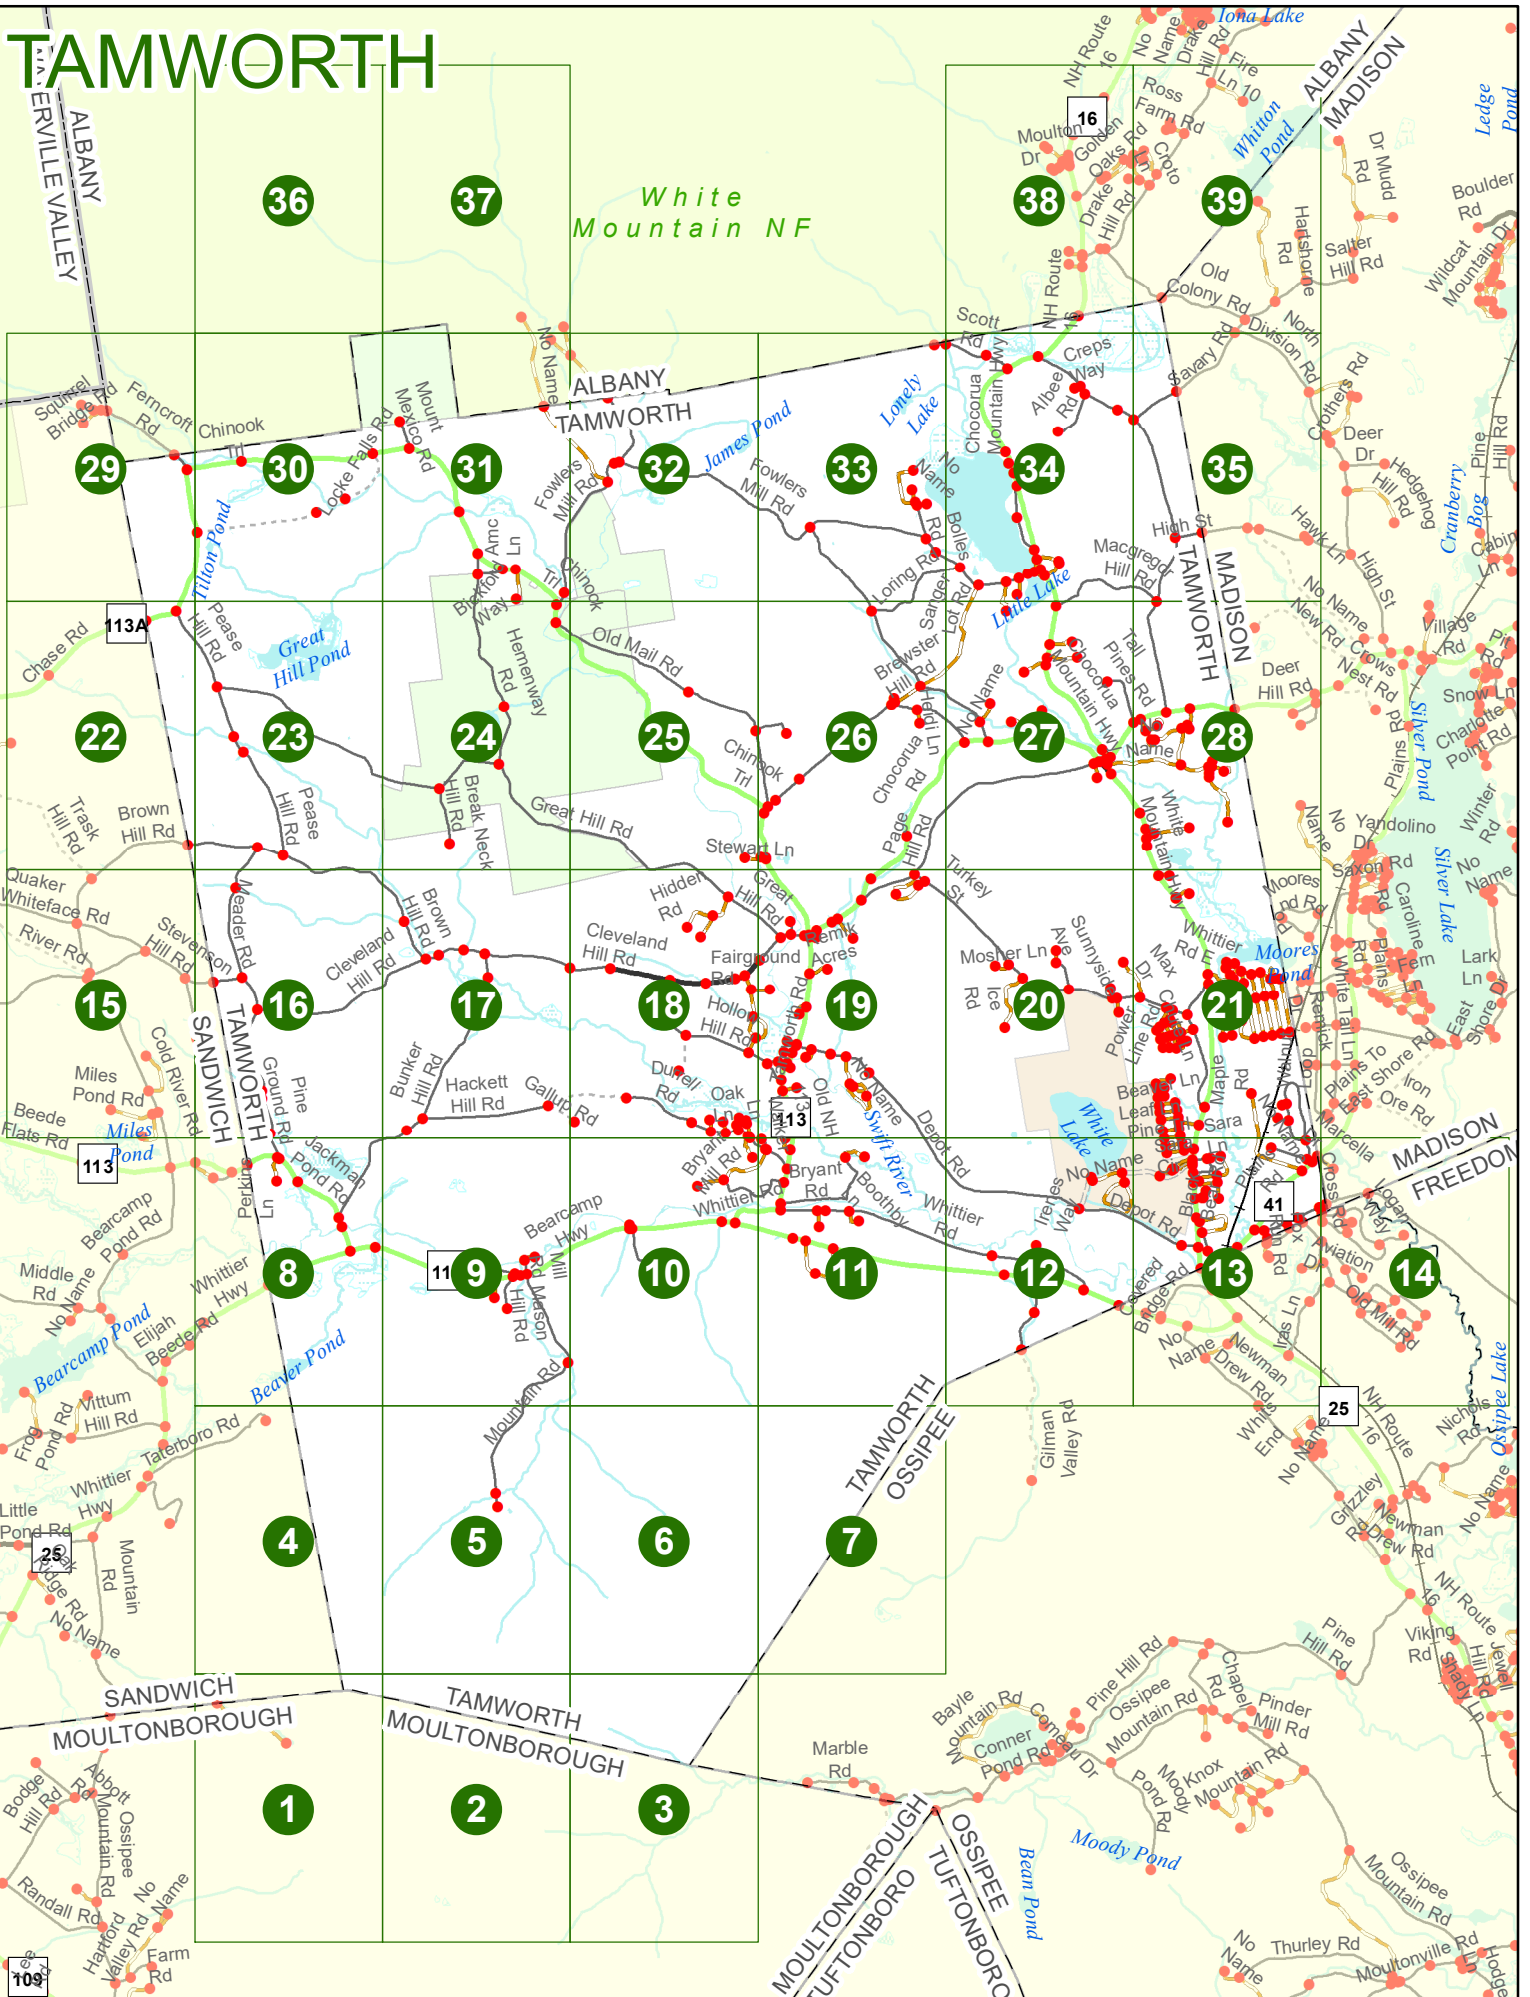

2022 Nodal Reference Bookmap

LEGEND

NHDOT will accept crash locations based on the State of NH Uniform Police Traffic Accident Report.

Crash occurred on:

Option 1 Street Address
 123 Main Street

Option 2 Route No and/or Distance from NESW Intesecting Road, Bridge,
 Street name Intersecting Street Town/County line
 Main Street 500 E Oak Street

Option 3 First Node Distance from First Node Second Node
 515 212 632

Option 4 Route No and/or Mile Marker on Interstate Only NESW Mile (Marker)
 Street name
 189S 700 feet S 36.8

Option 3 – Example

Street Name Loudon Road
First Node 803
Distance from First Node 318 Ft
Second Node 813

TAMWORTH

TAMWORTH

TAMWORTH
SANDWICH

SANDWICH
MOULTONBOROUGH

TAMWORTH
MOULTONBOROUGH

6365

1815

0