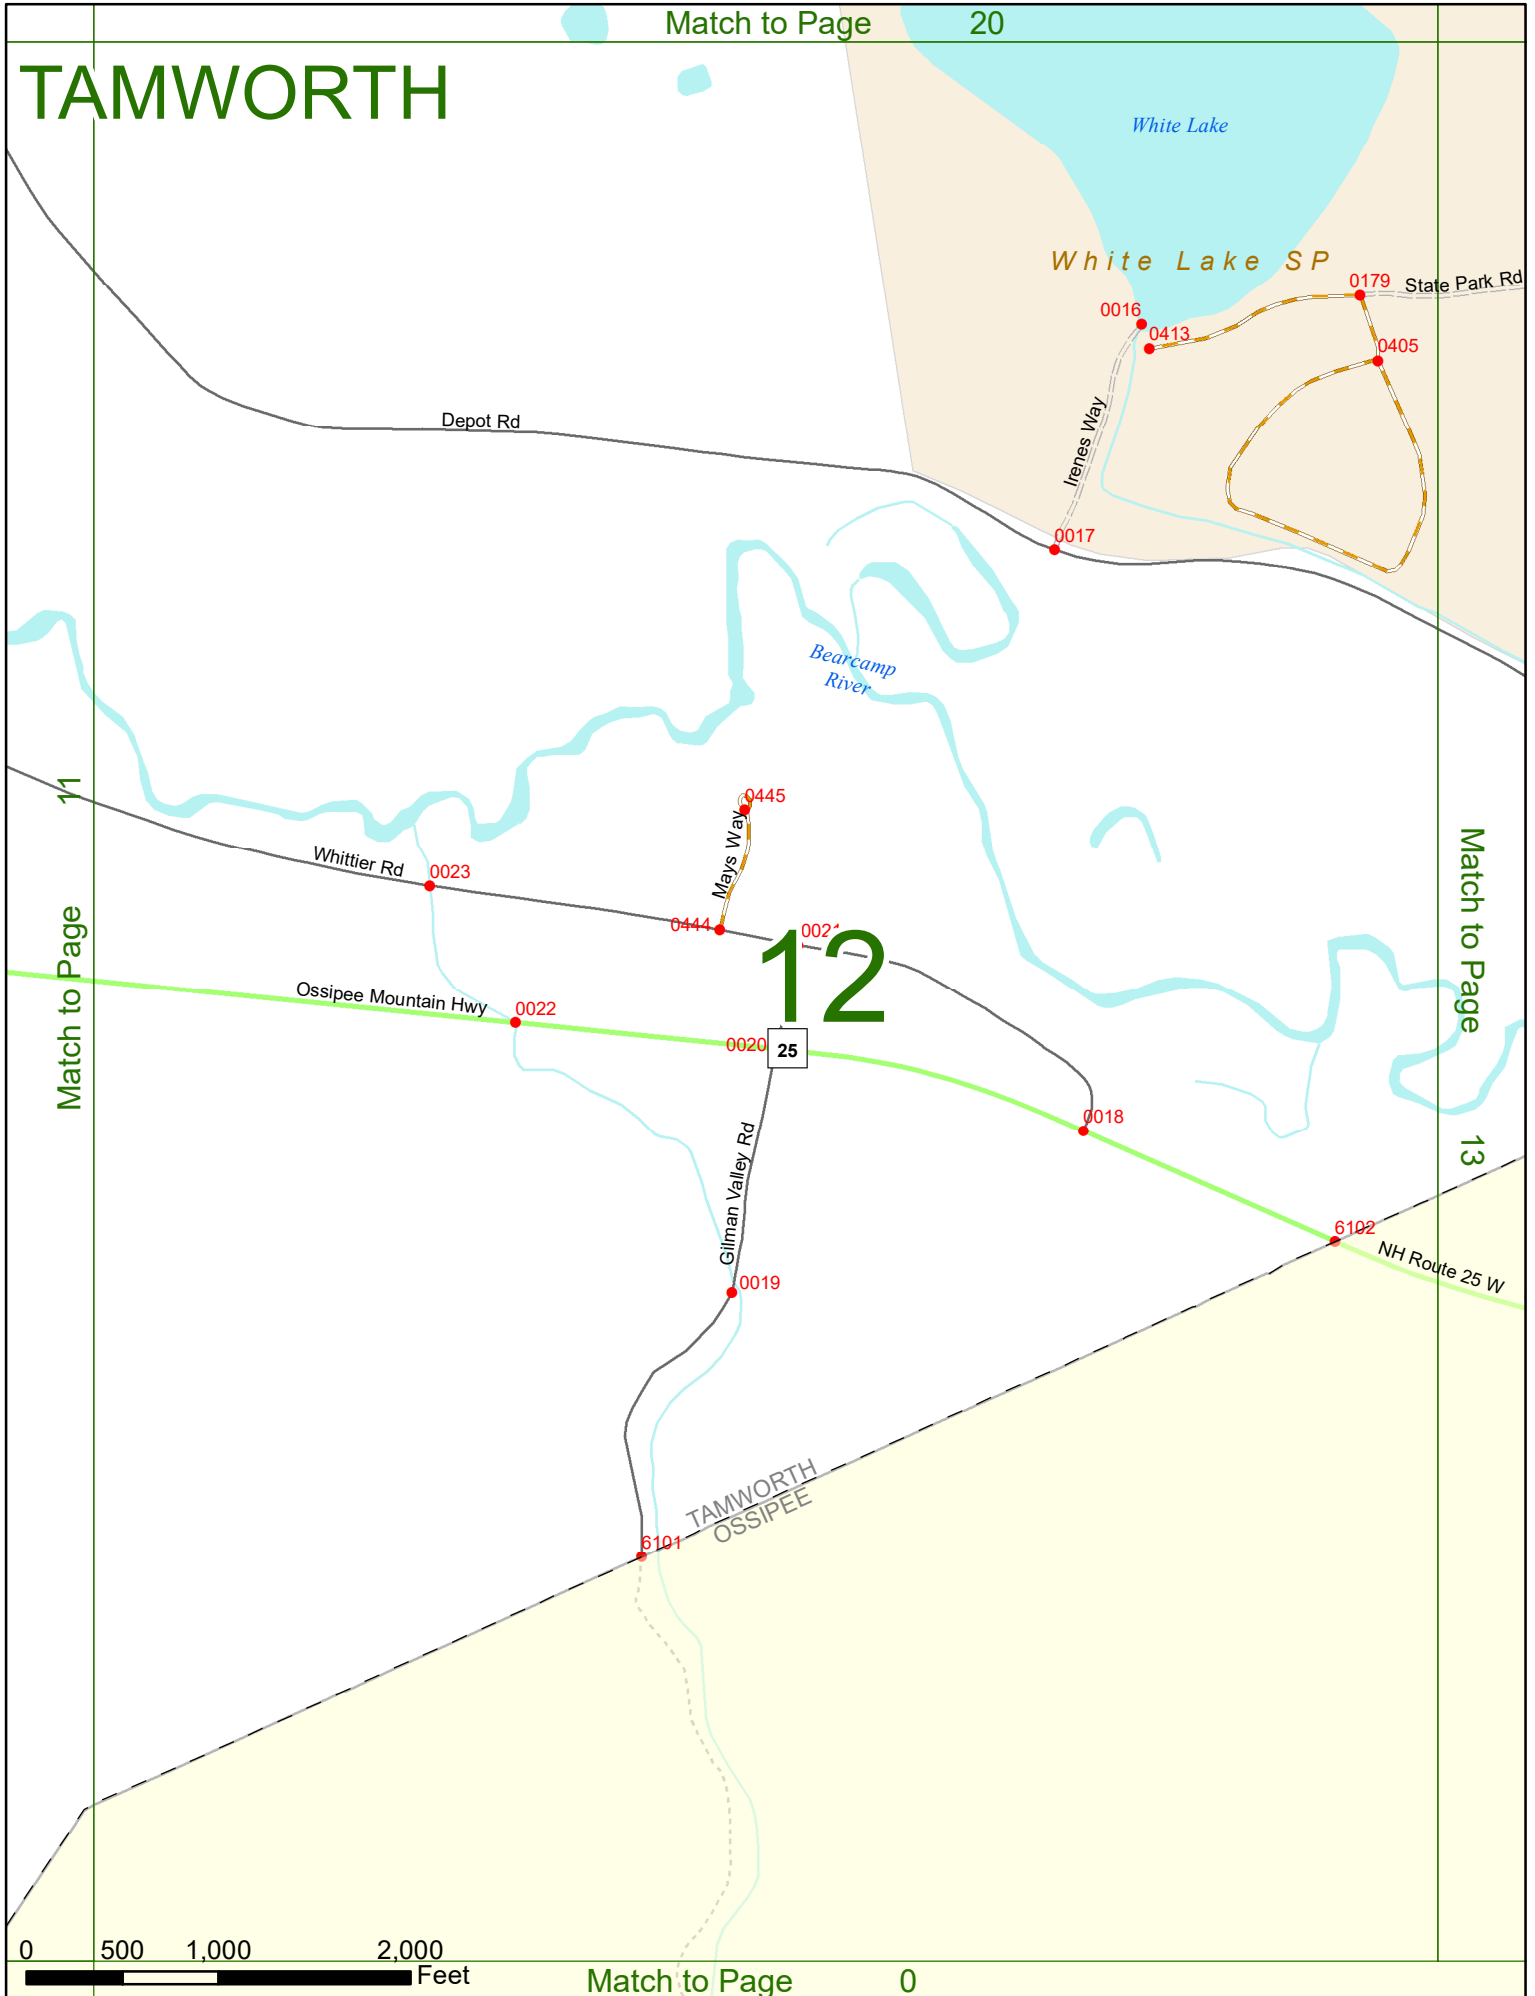

TAMWORTH

12