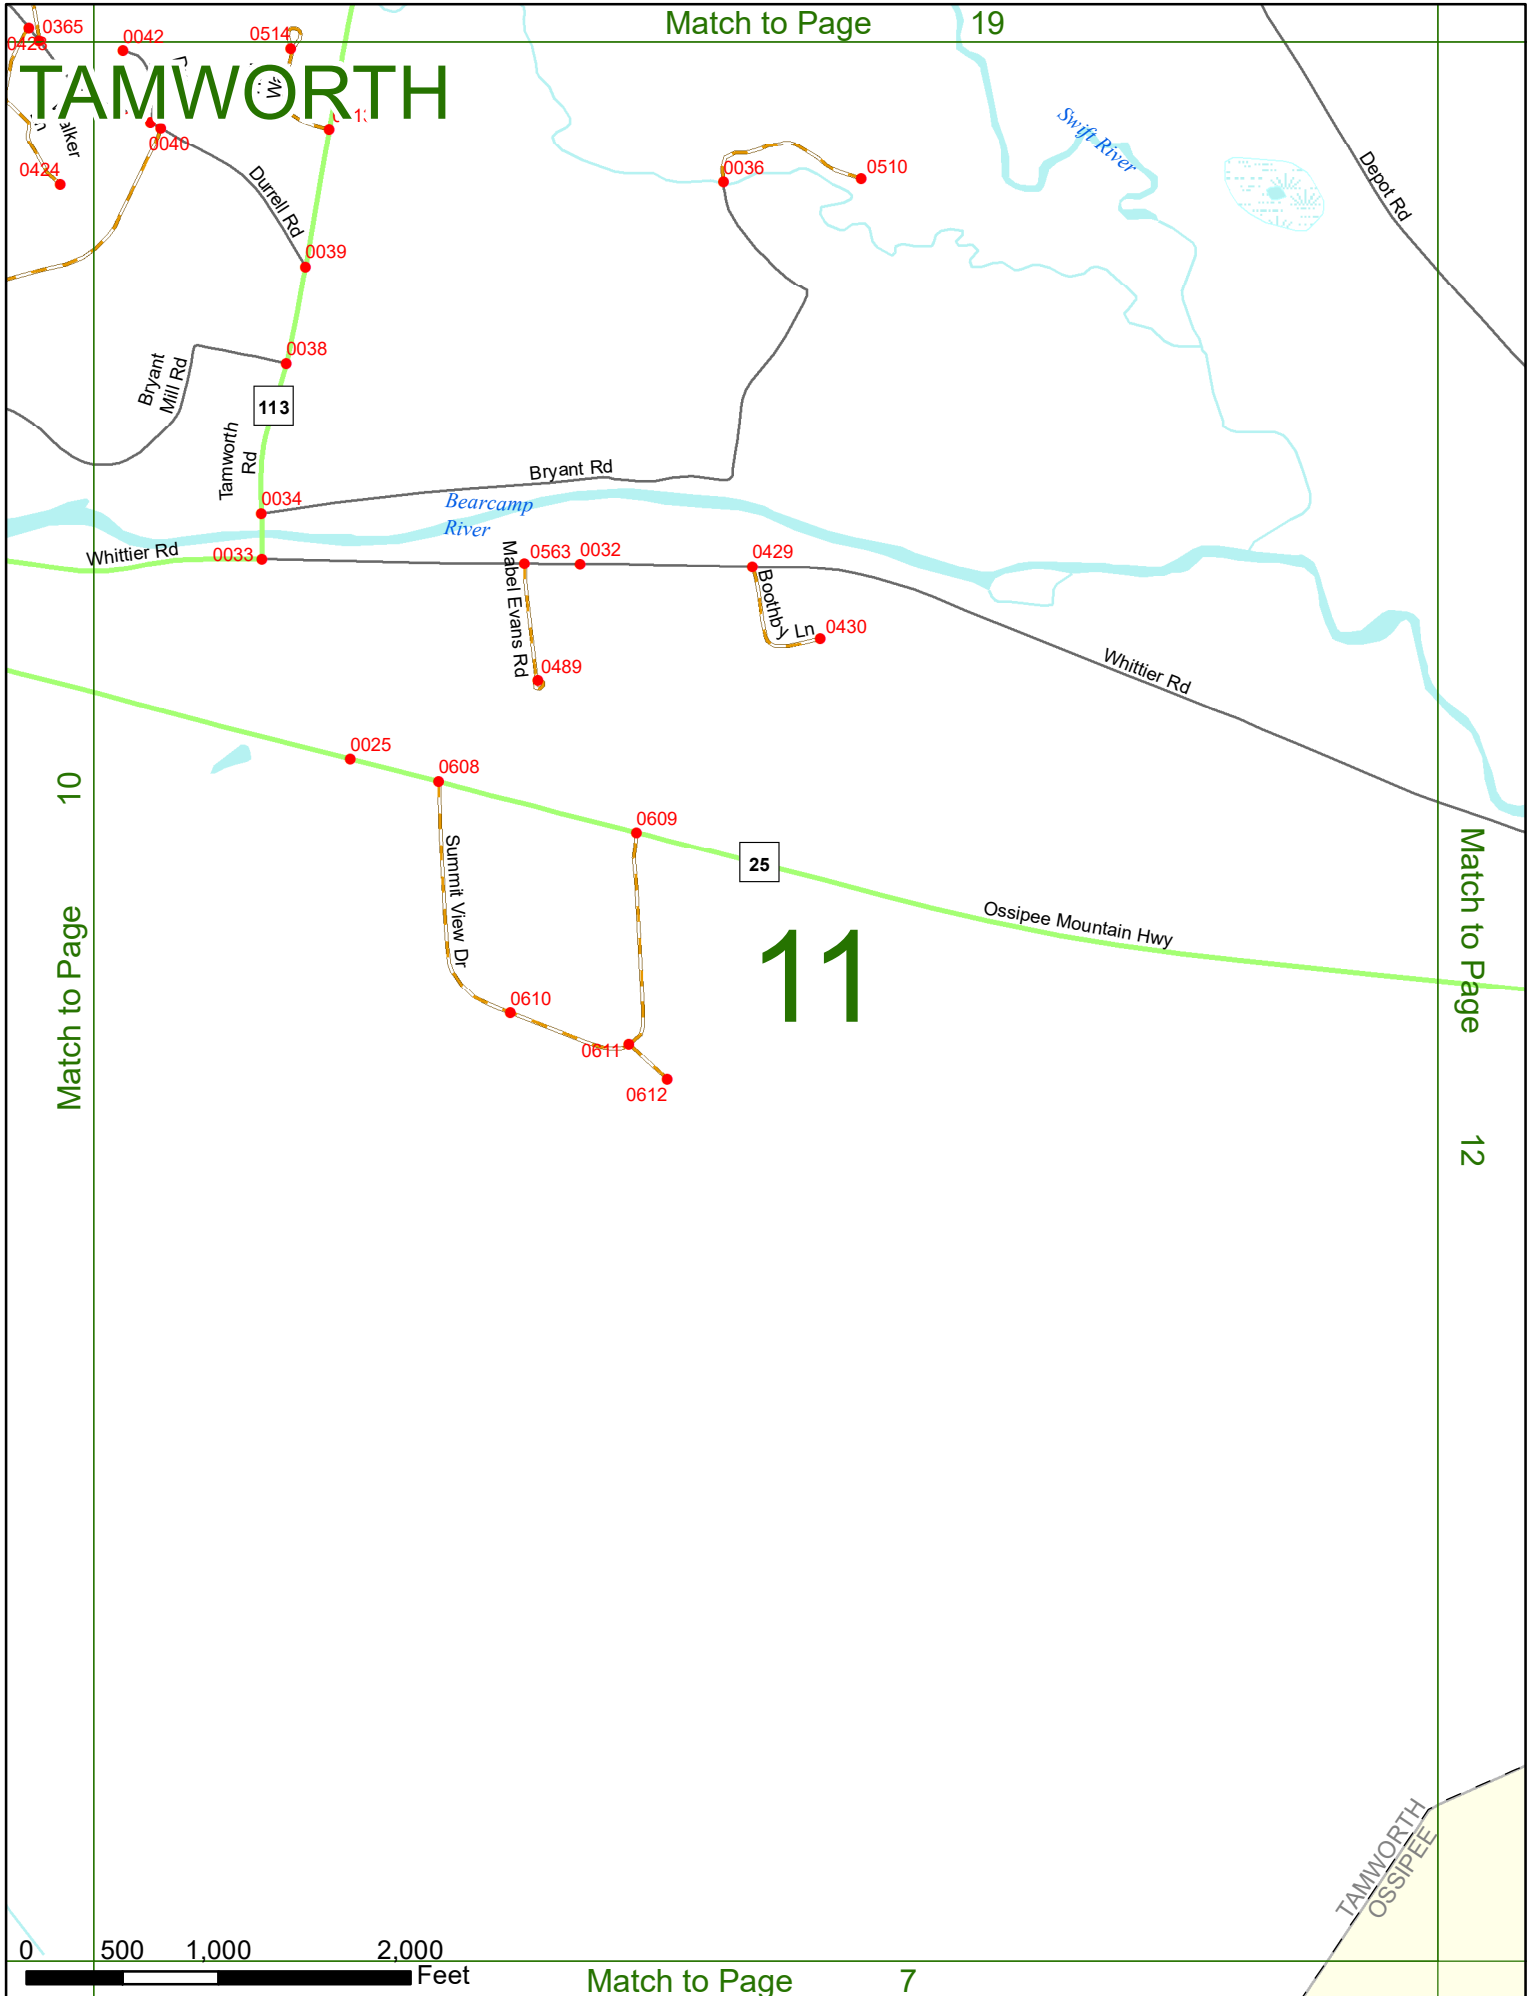

TAMWORTH

10

Match to Page

11

Match to Page

12

TAMWORTH
OSSIPEE