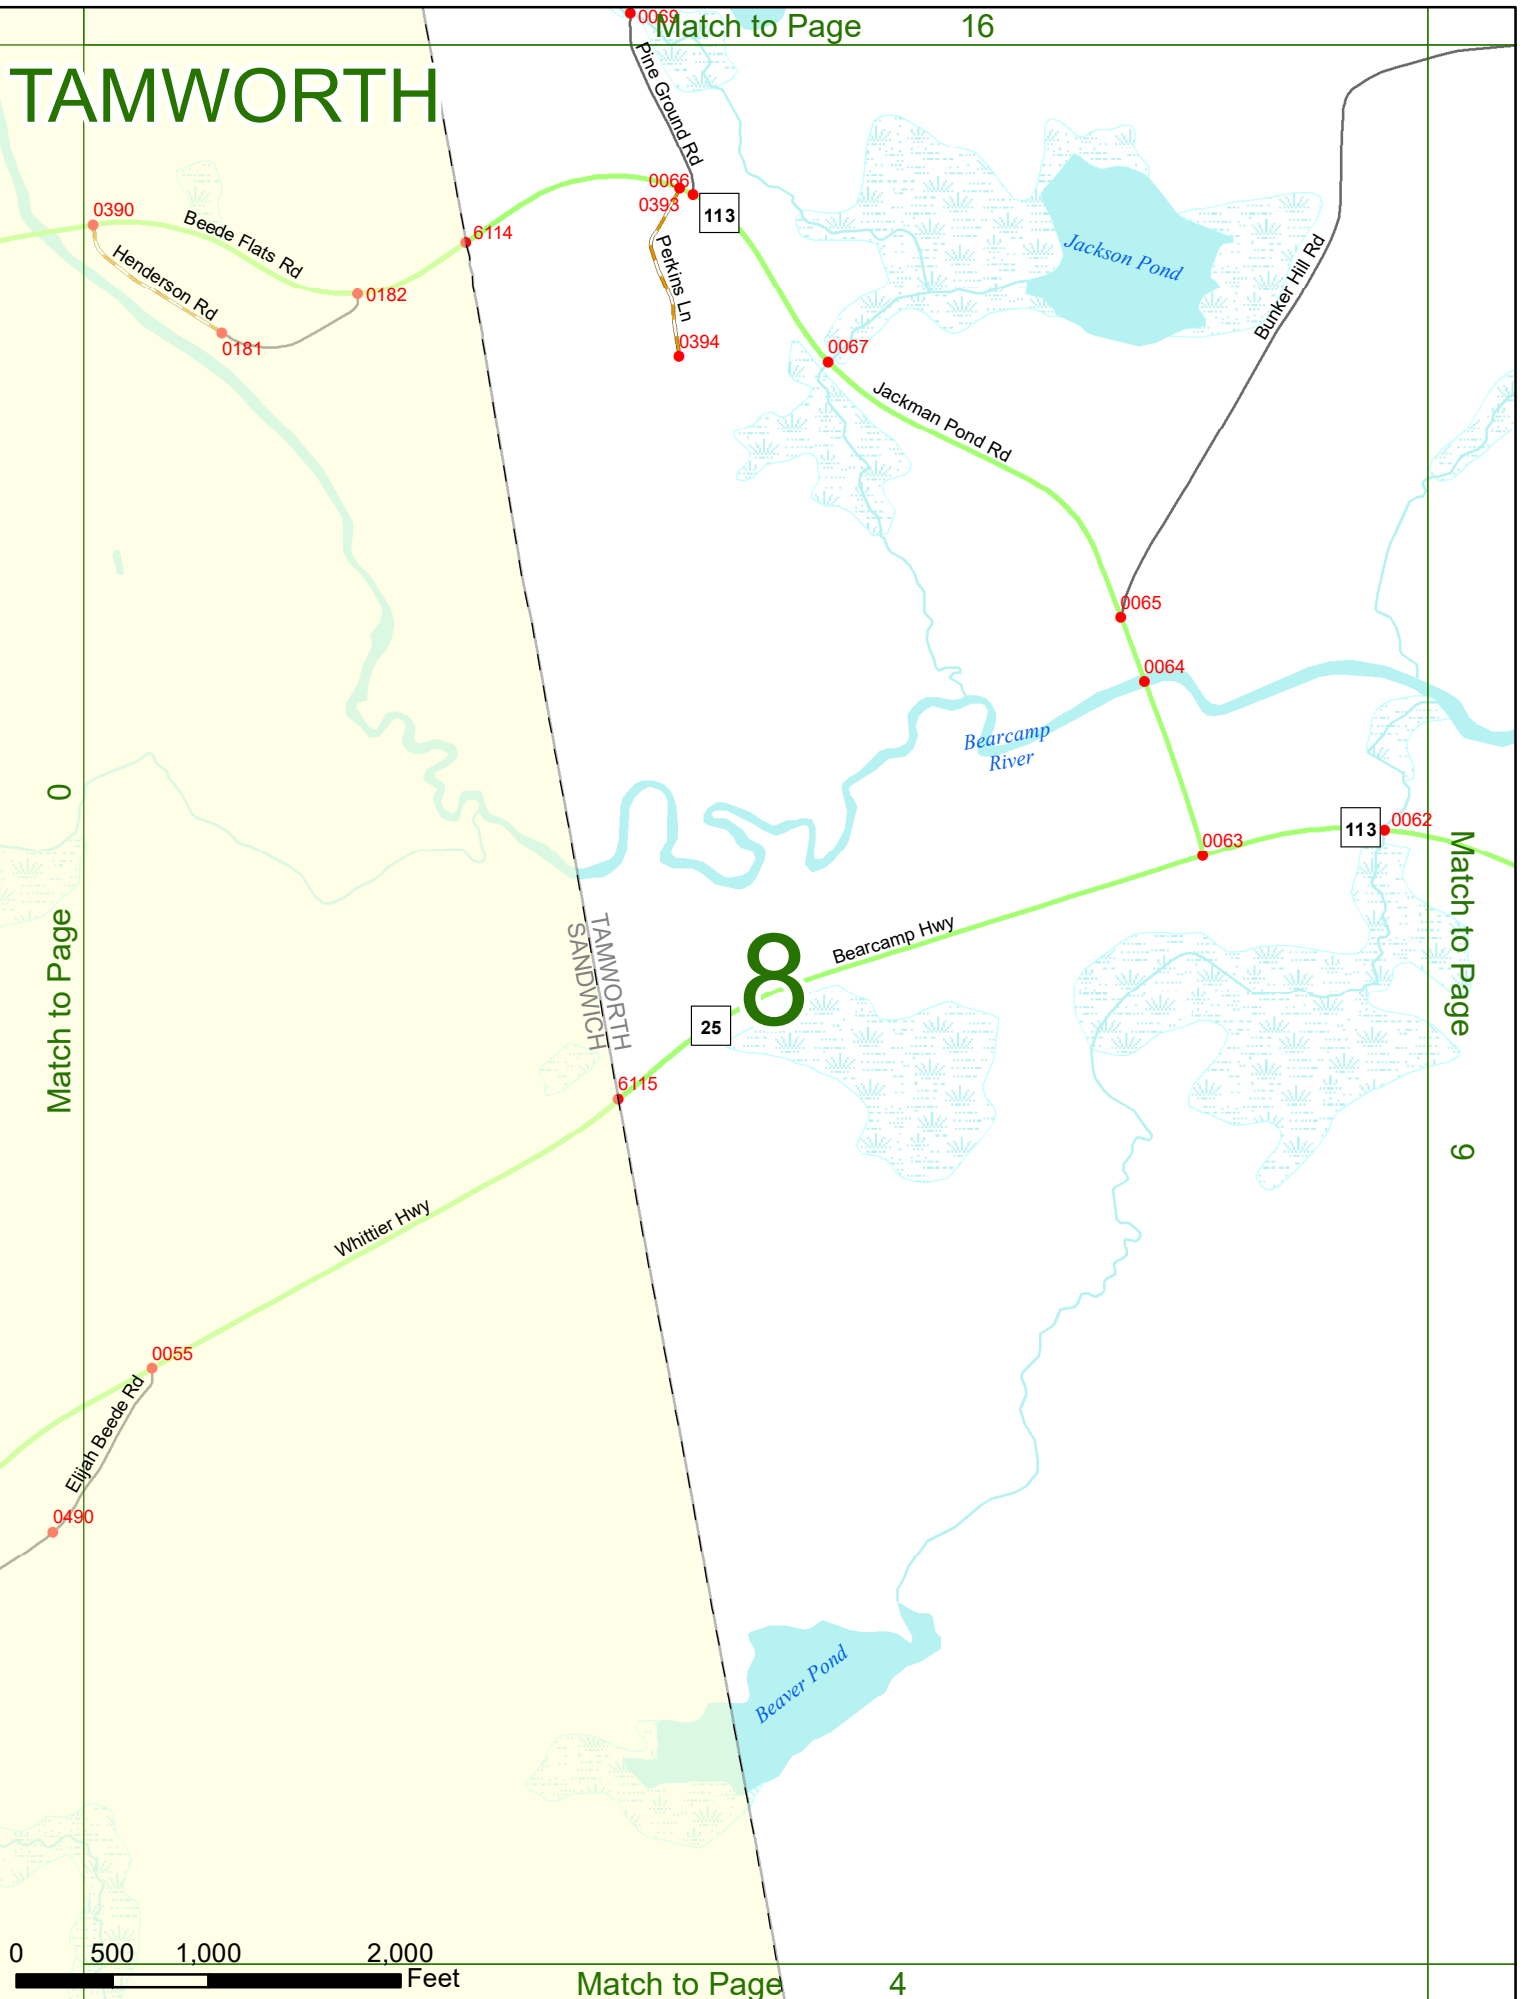

TAMWORTH

Match to Page

4