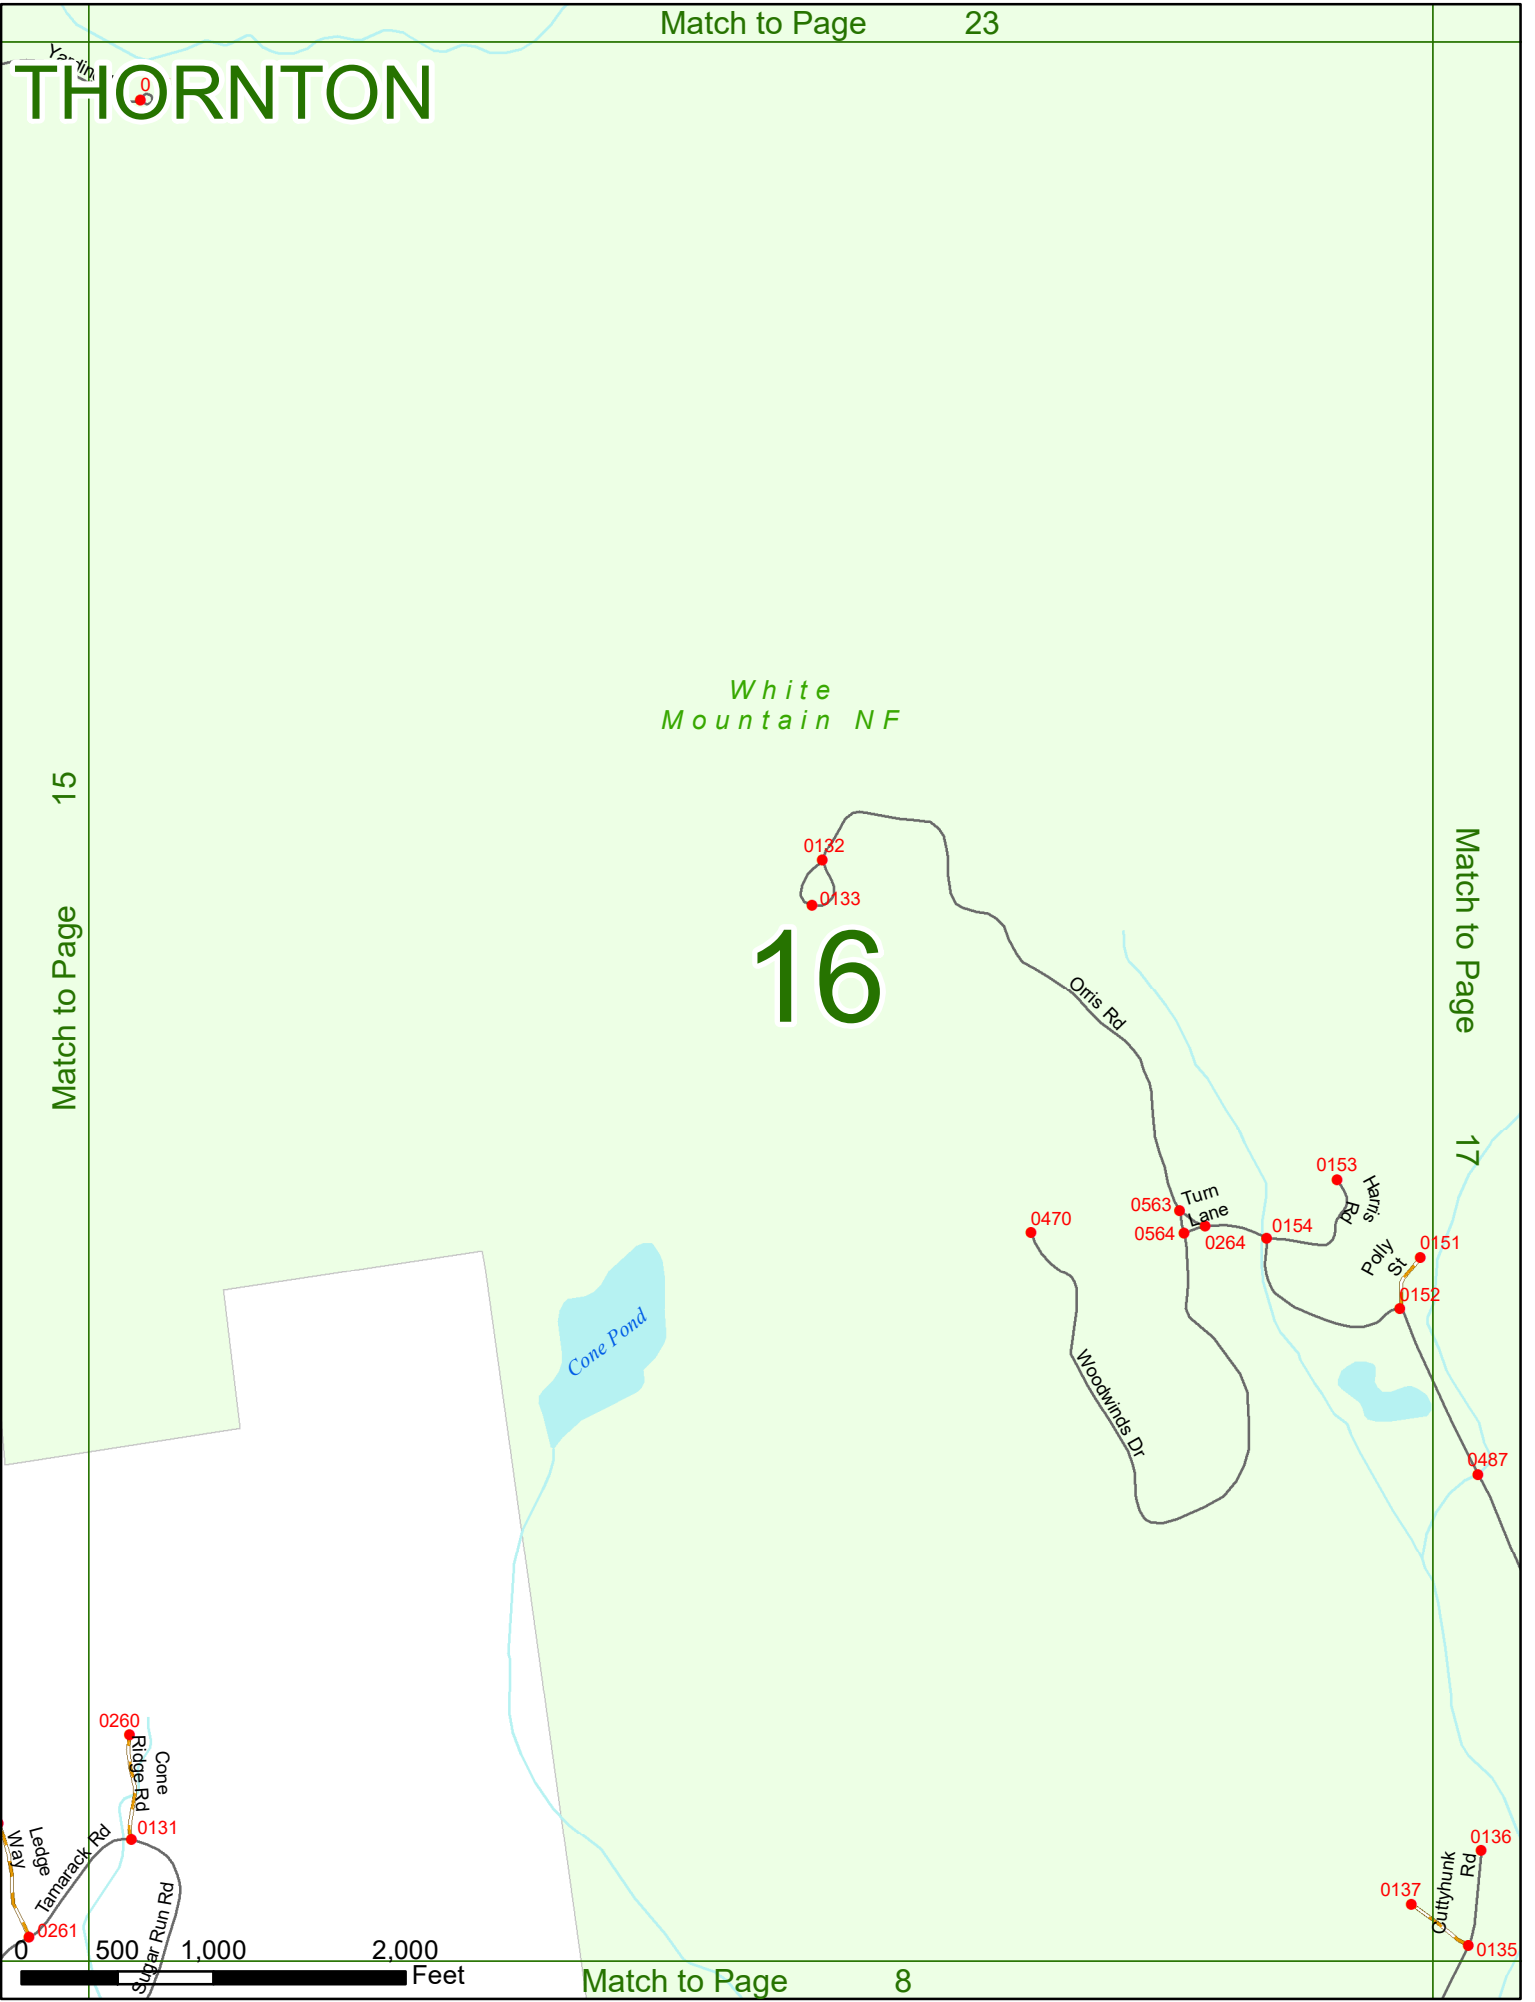

THORNTON

15

Match to Page

Match to Page

17

White Mountain NF

16

Cone Pond

Oris Rd

Tum Lane

Woodwinds Dr

Harris Rd

Polly St

0260

0131

0261

0132

0132

0133

0470

0563

0564

0264

0154

0151

0152

0487

0136

0137

0135

500 1,000

2,000

Feet

Match to Page

8