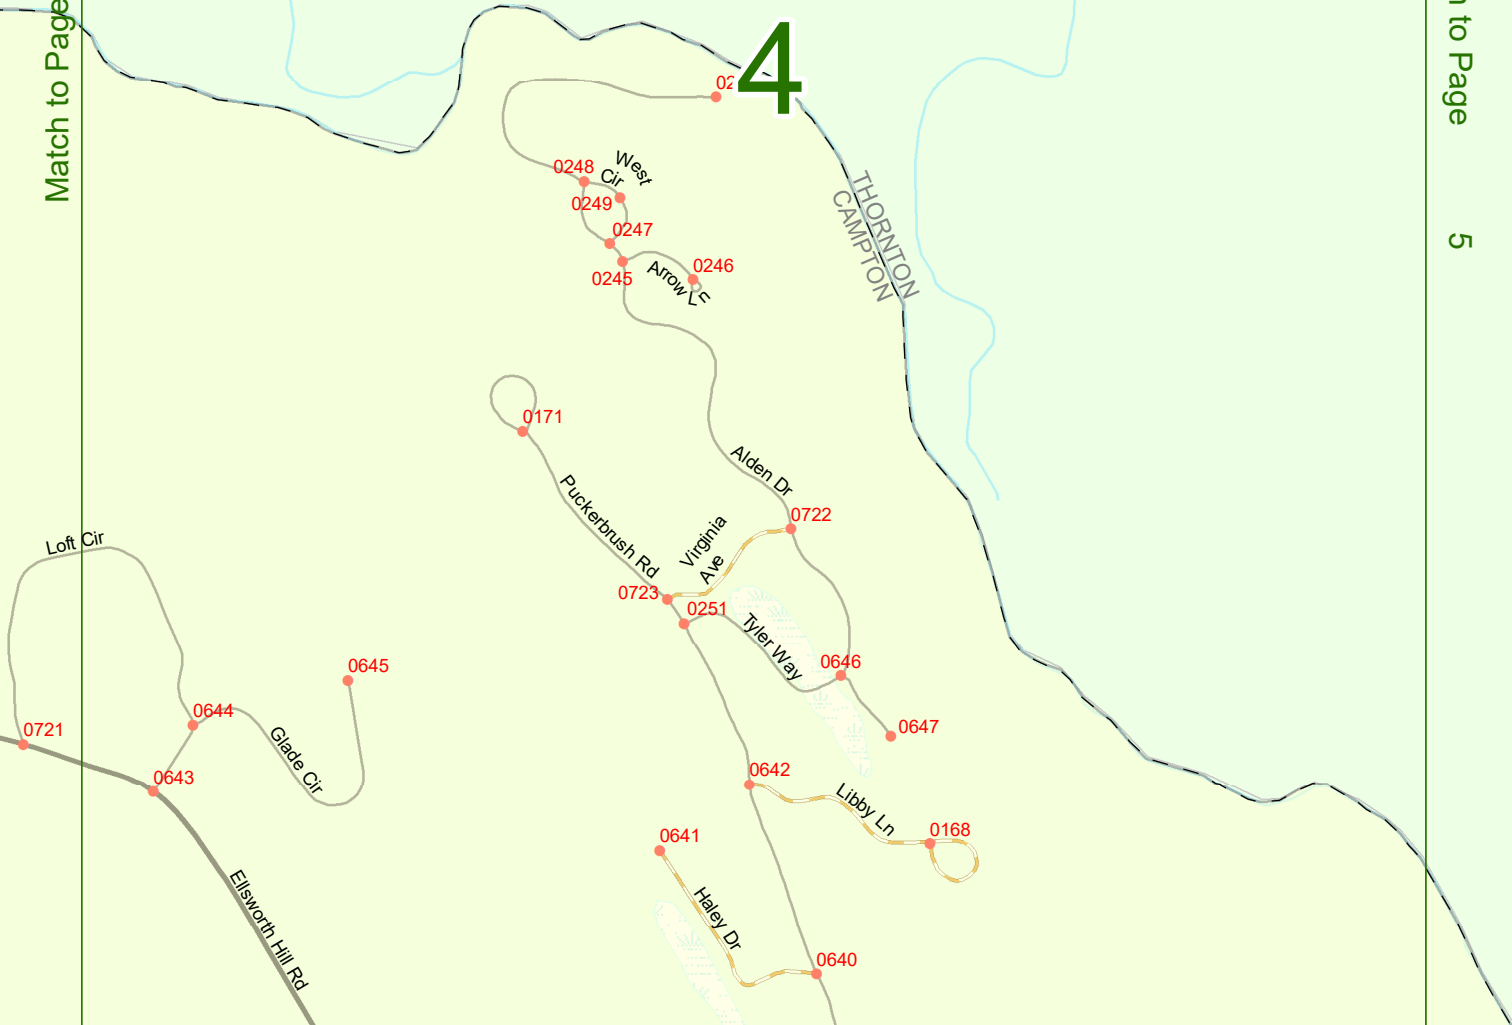

THORNTON

White Mountain NF

3

Match to Page

Match to Page

5

4