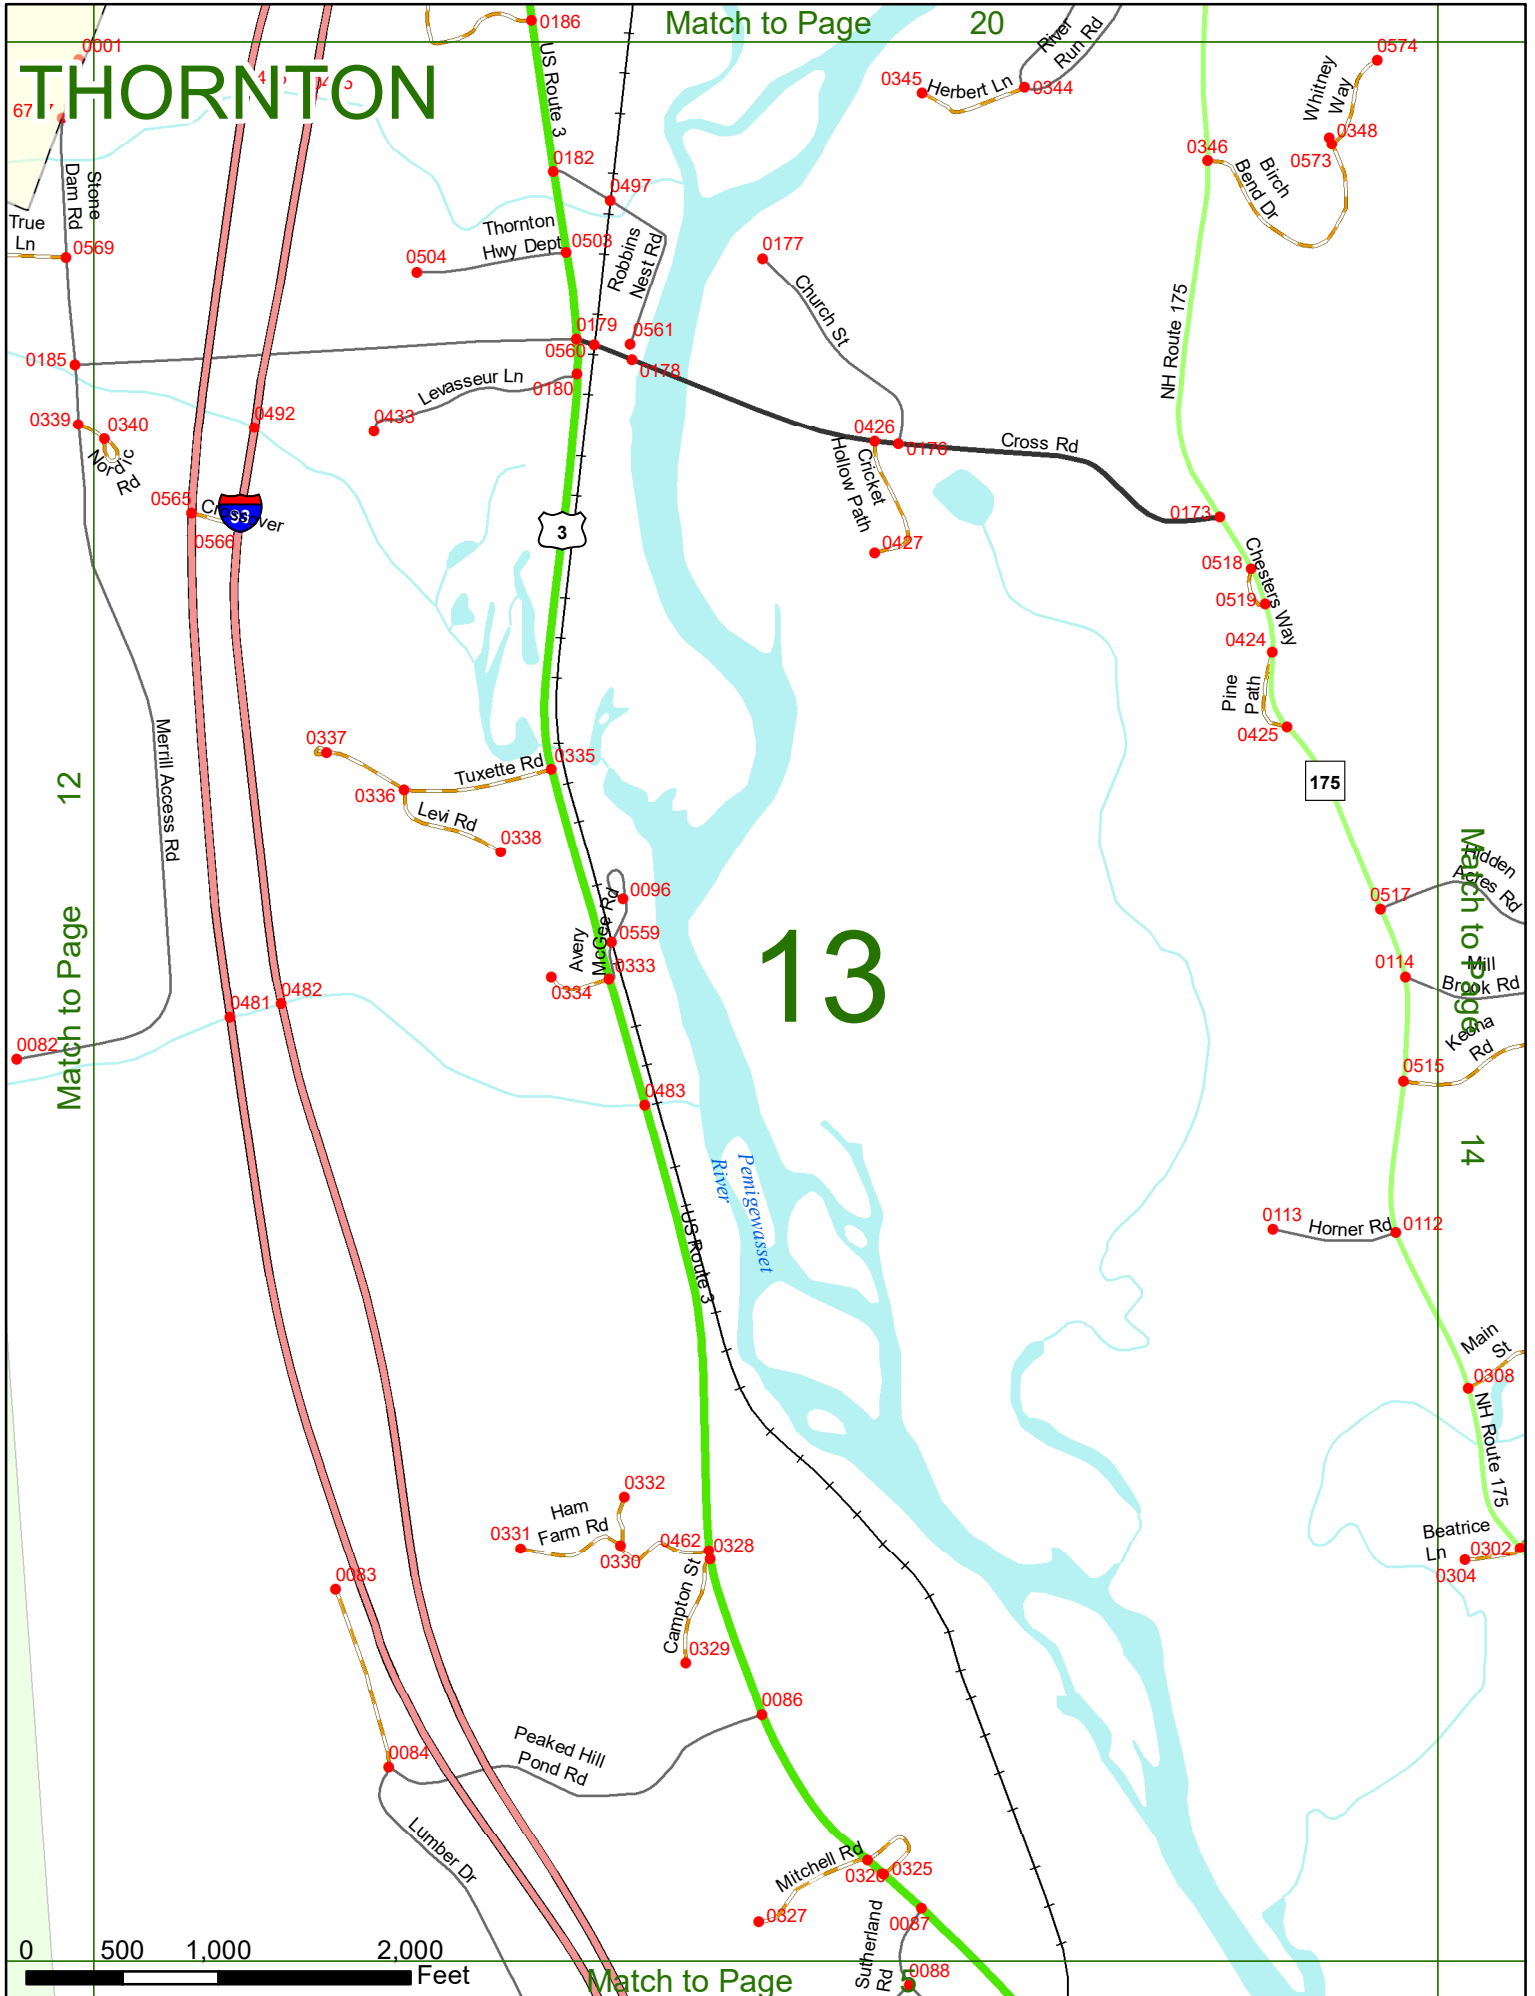

THORNTON

Match to Page 20

Match to Page 12

Match to Page 14

13

Match to Page