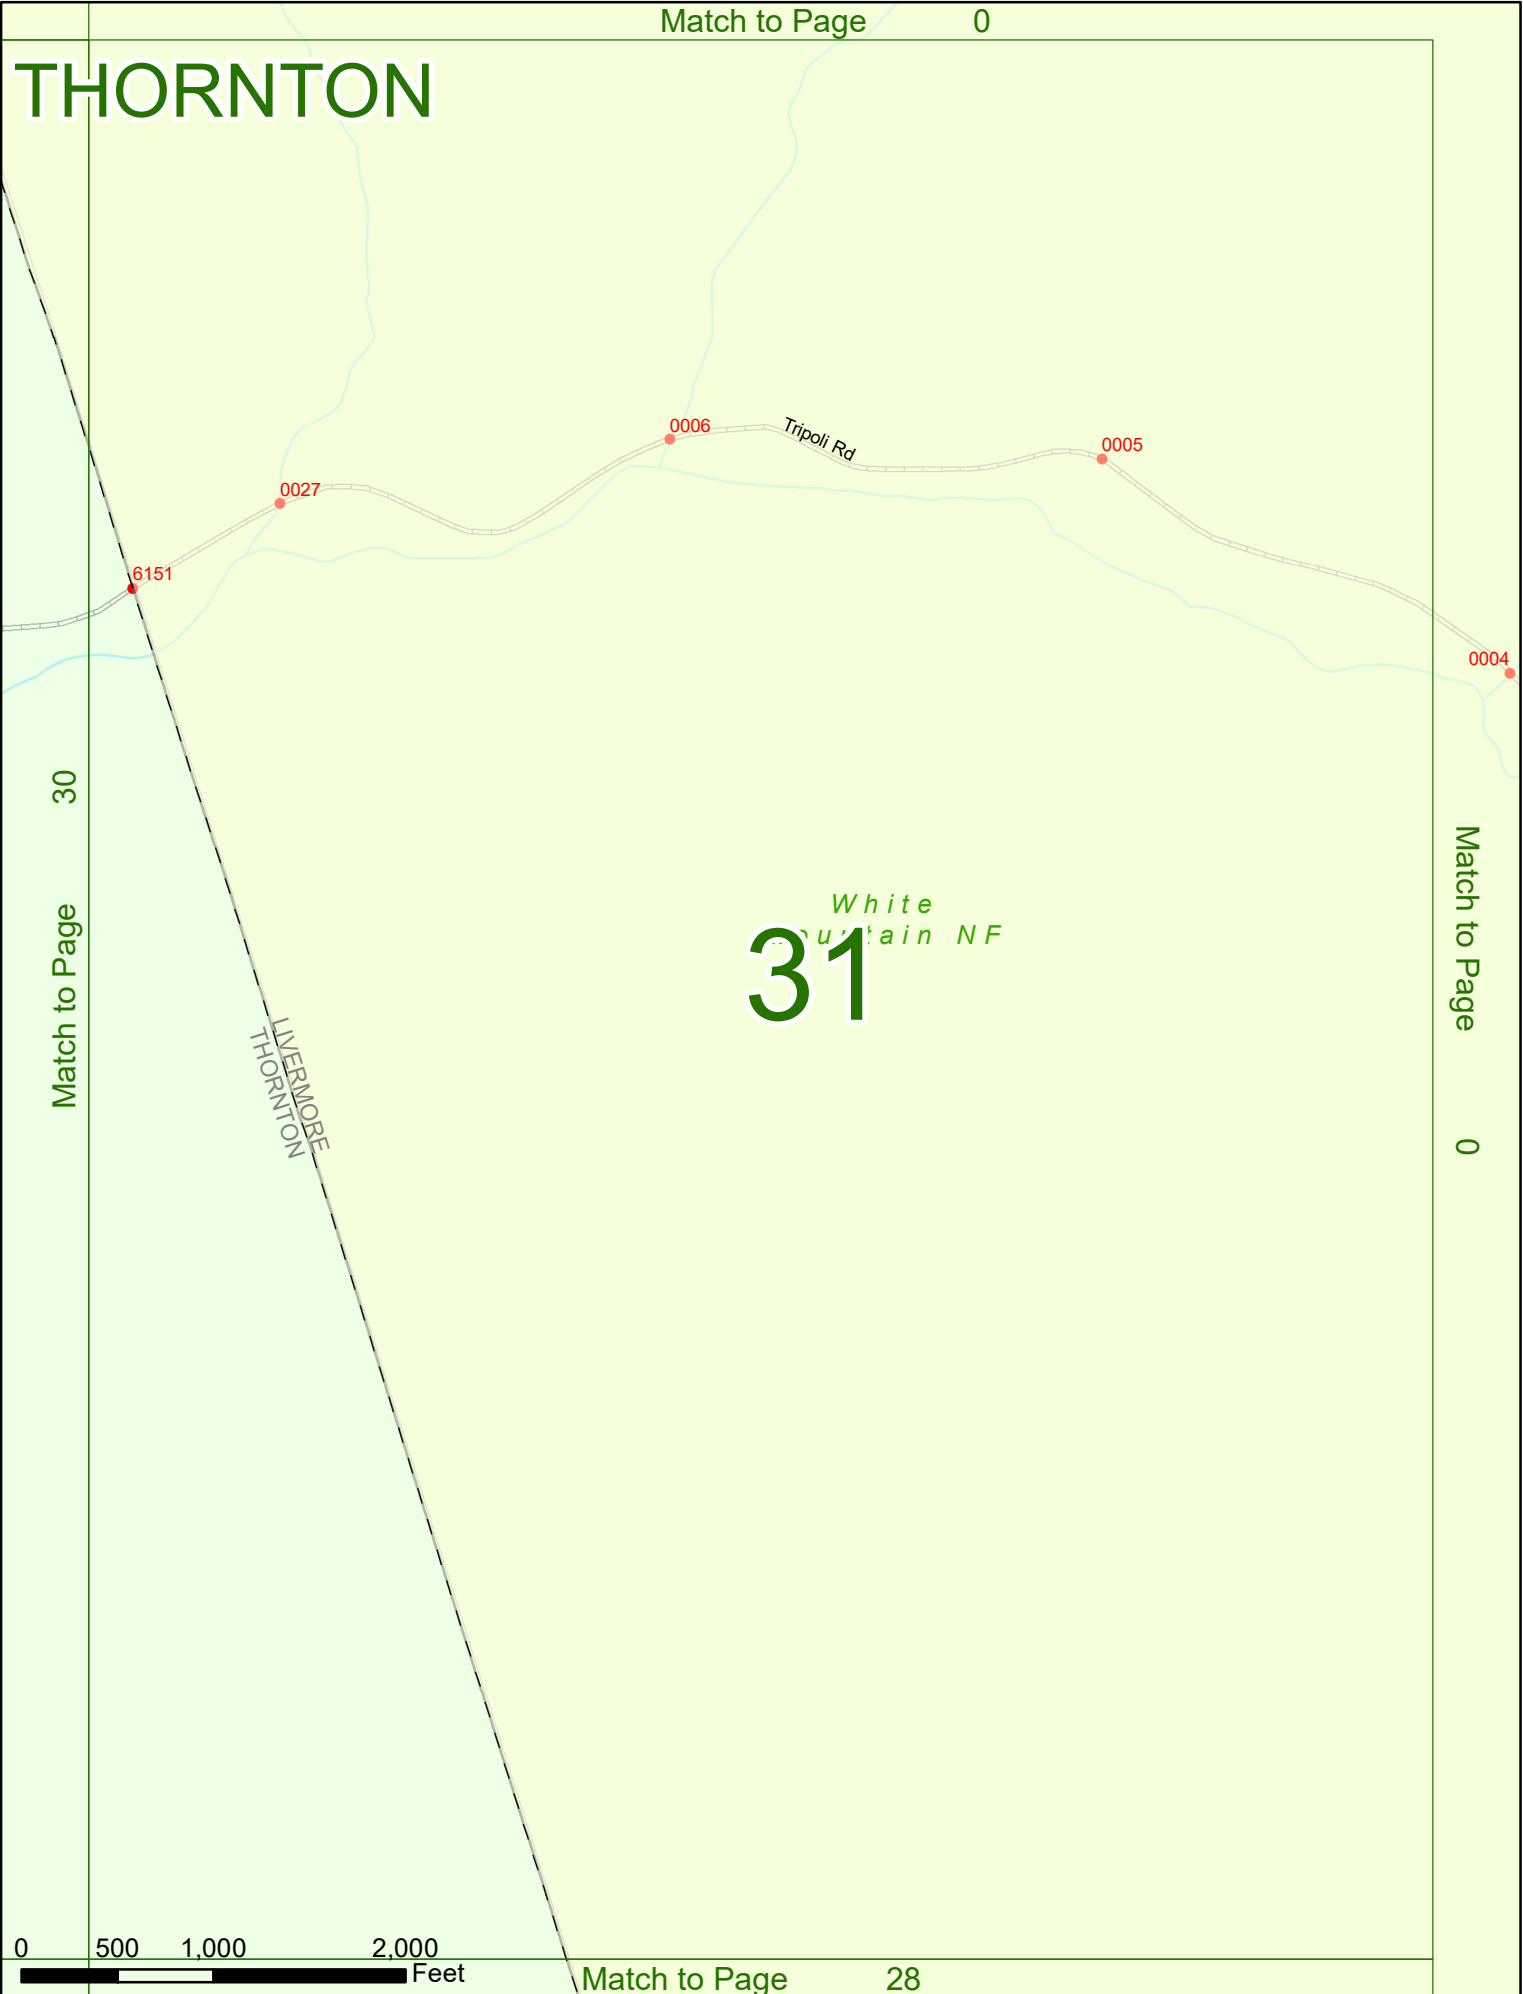

THORNTON

30

Match to Page

Match to Page

0

White Mountain NF
31