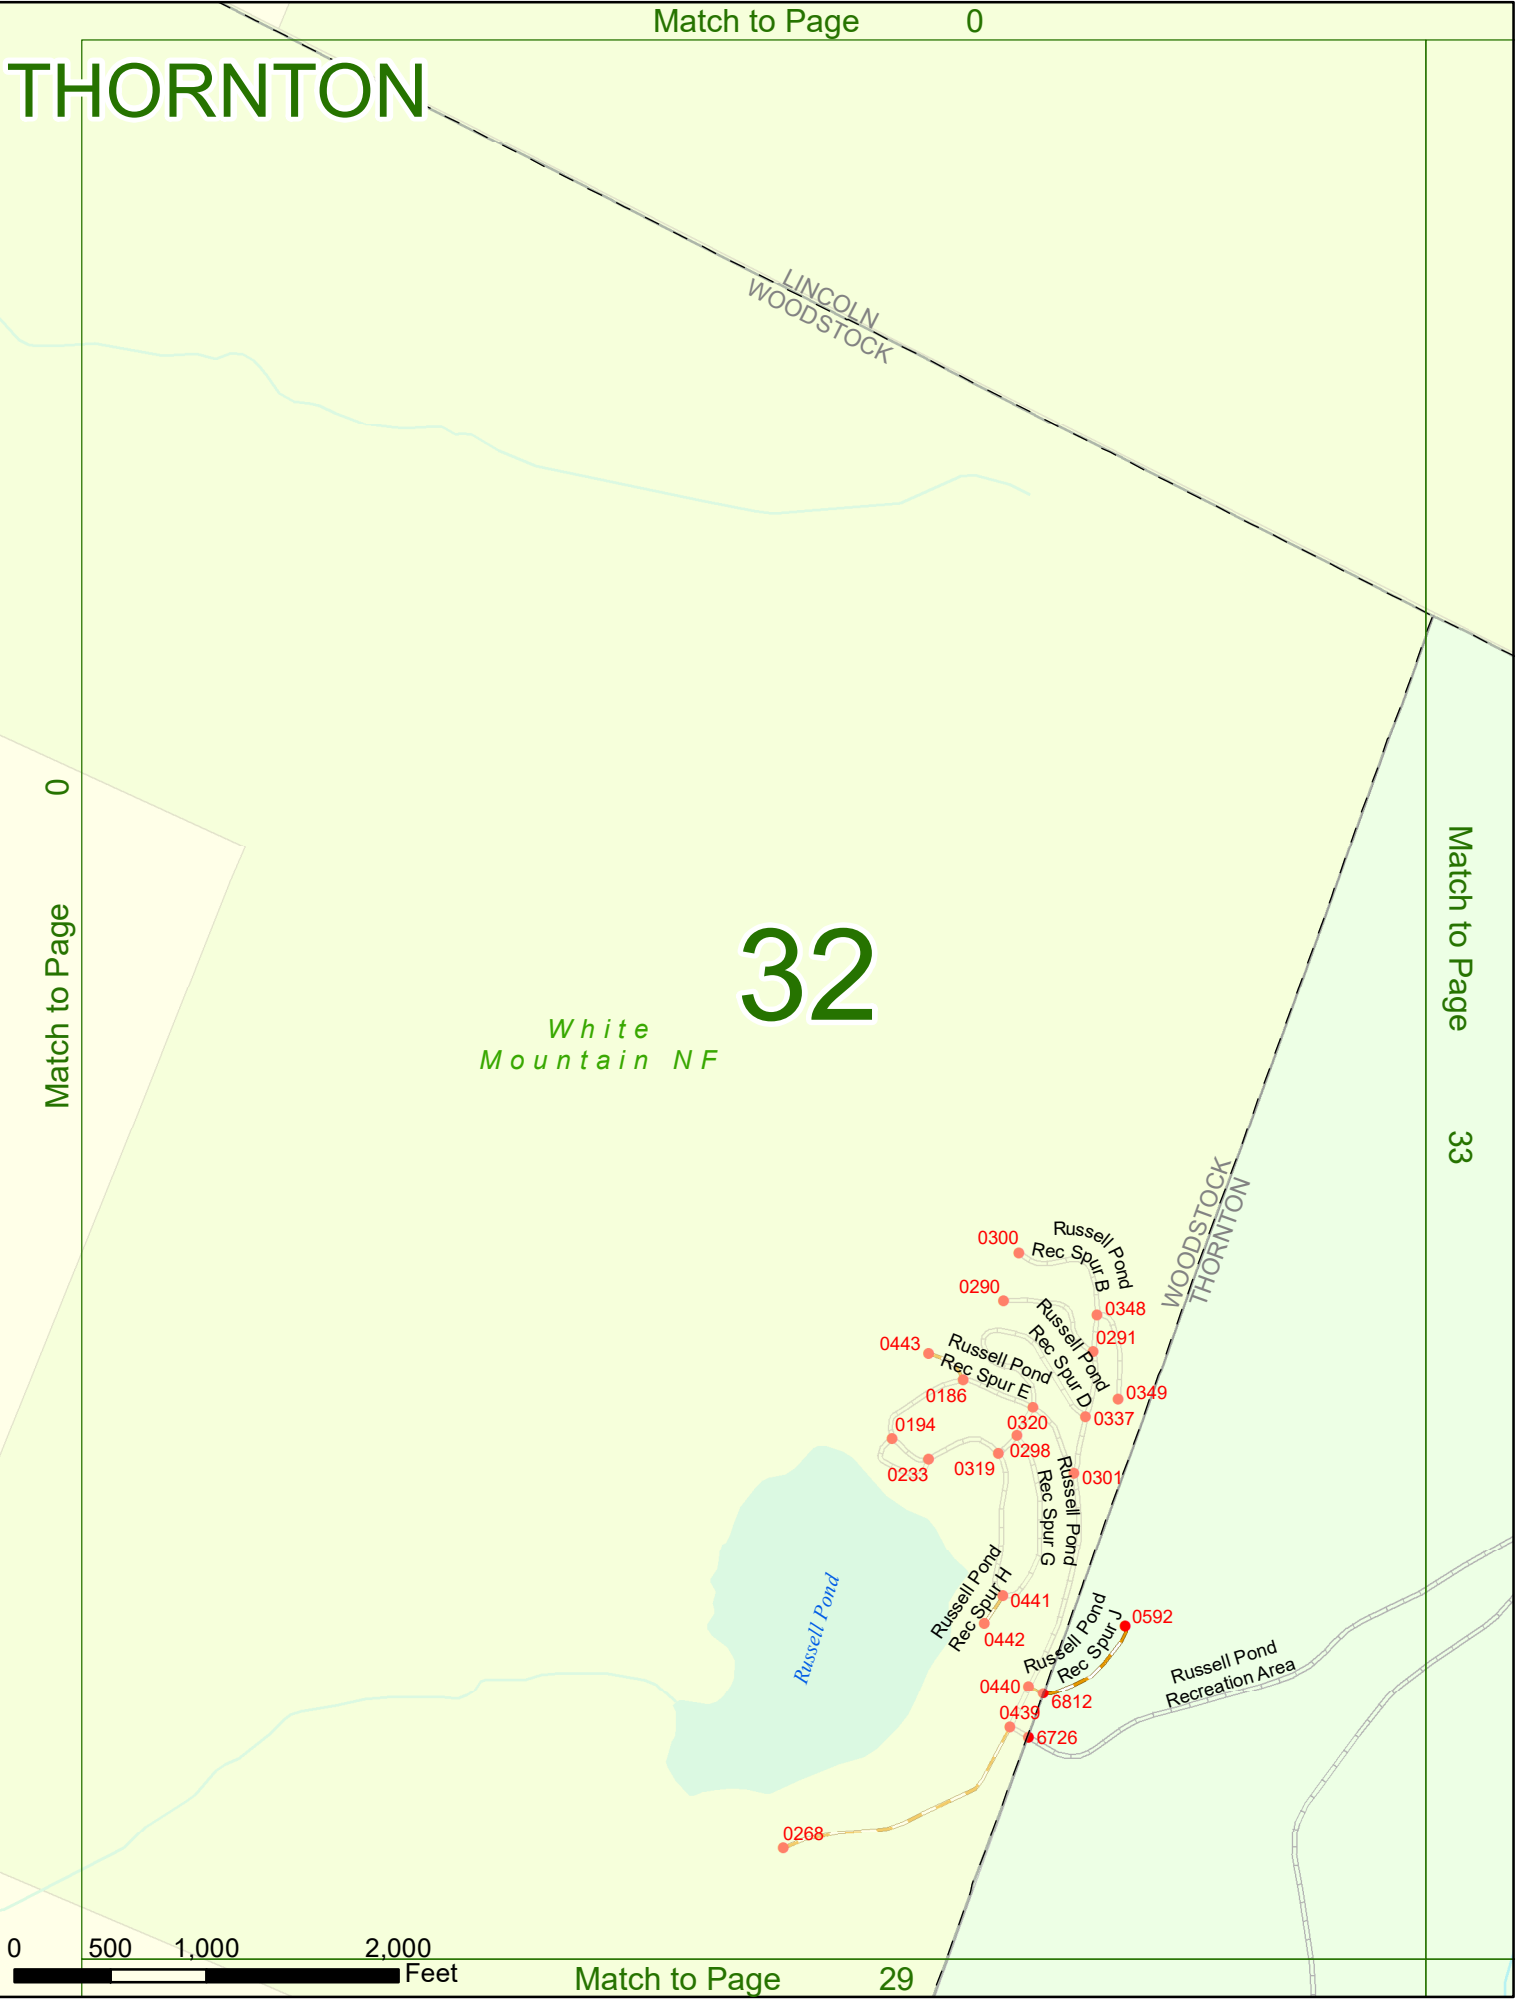

THORNTON

32

White Mountain NF

Match to Page 0

Match to Page 33