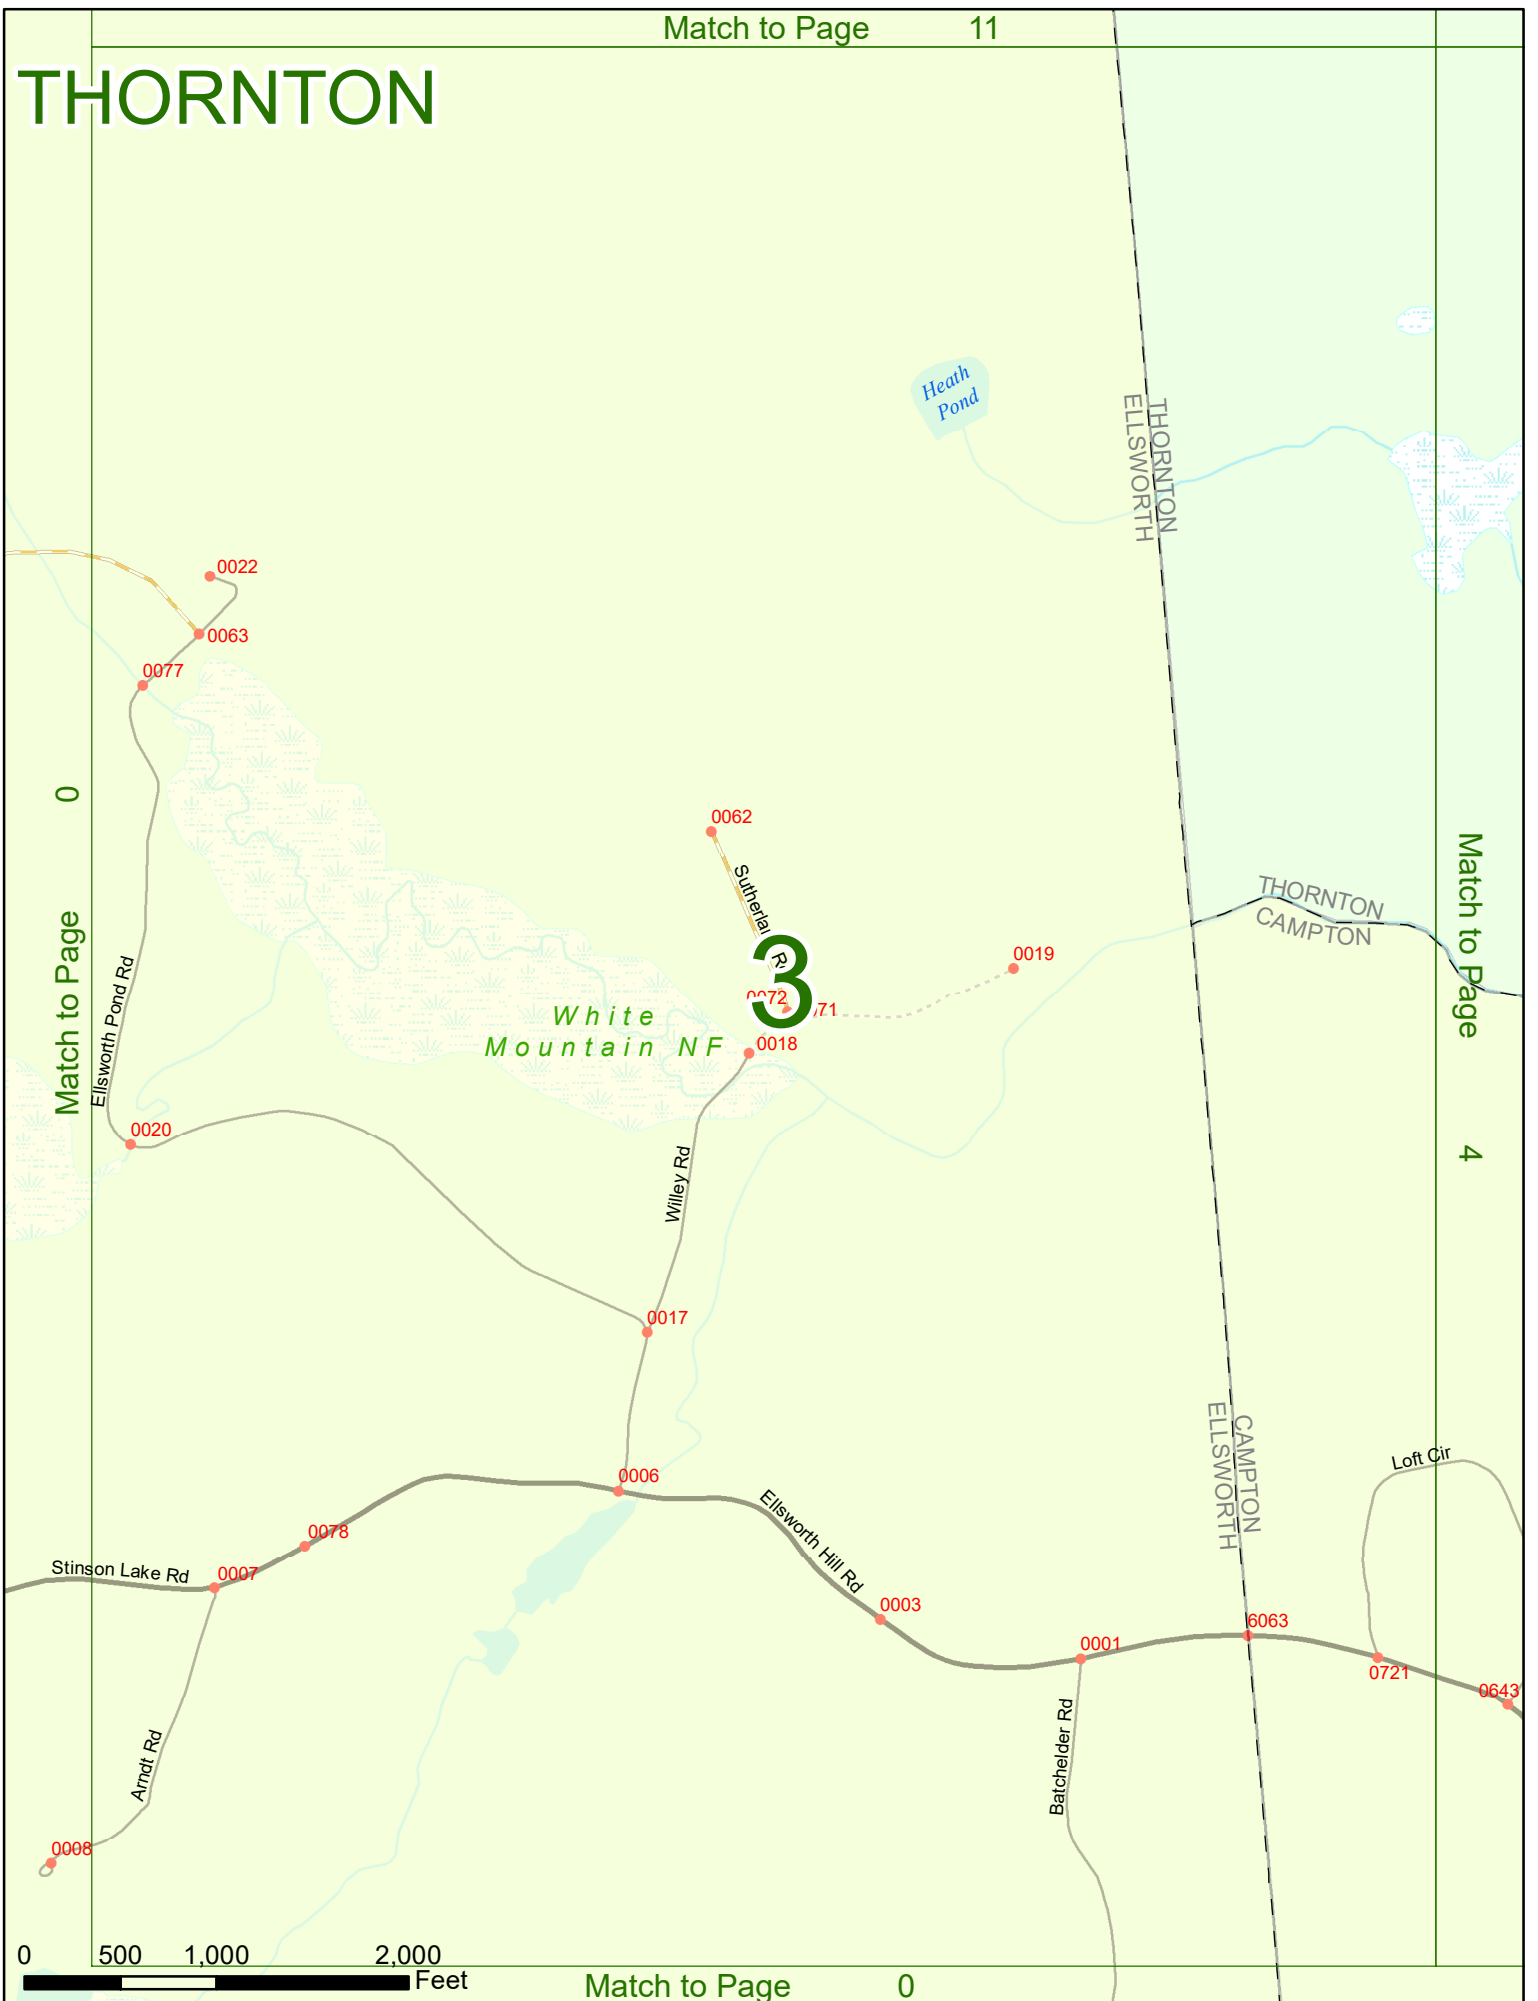

THORNTON

Match to Page 0

Match to Page 4

0 500 1,000 2,000 Feet

Match to Page 0