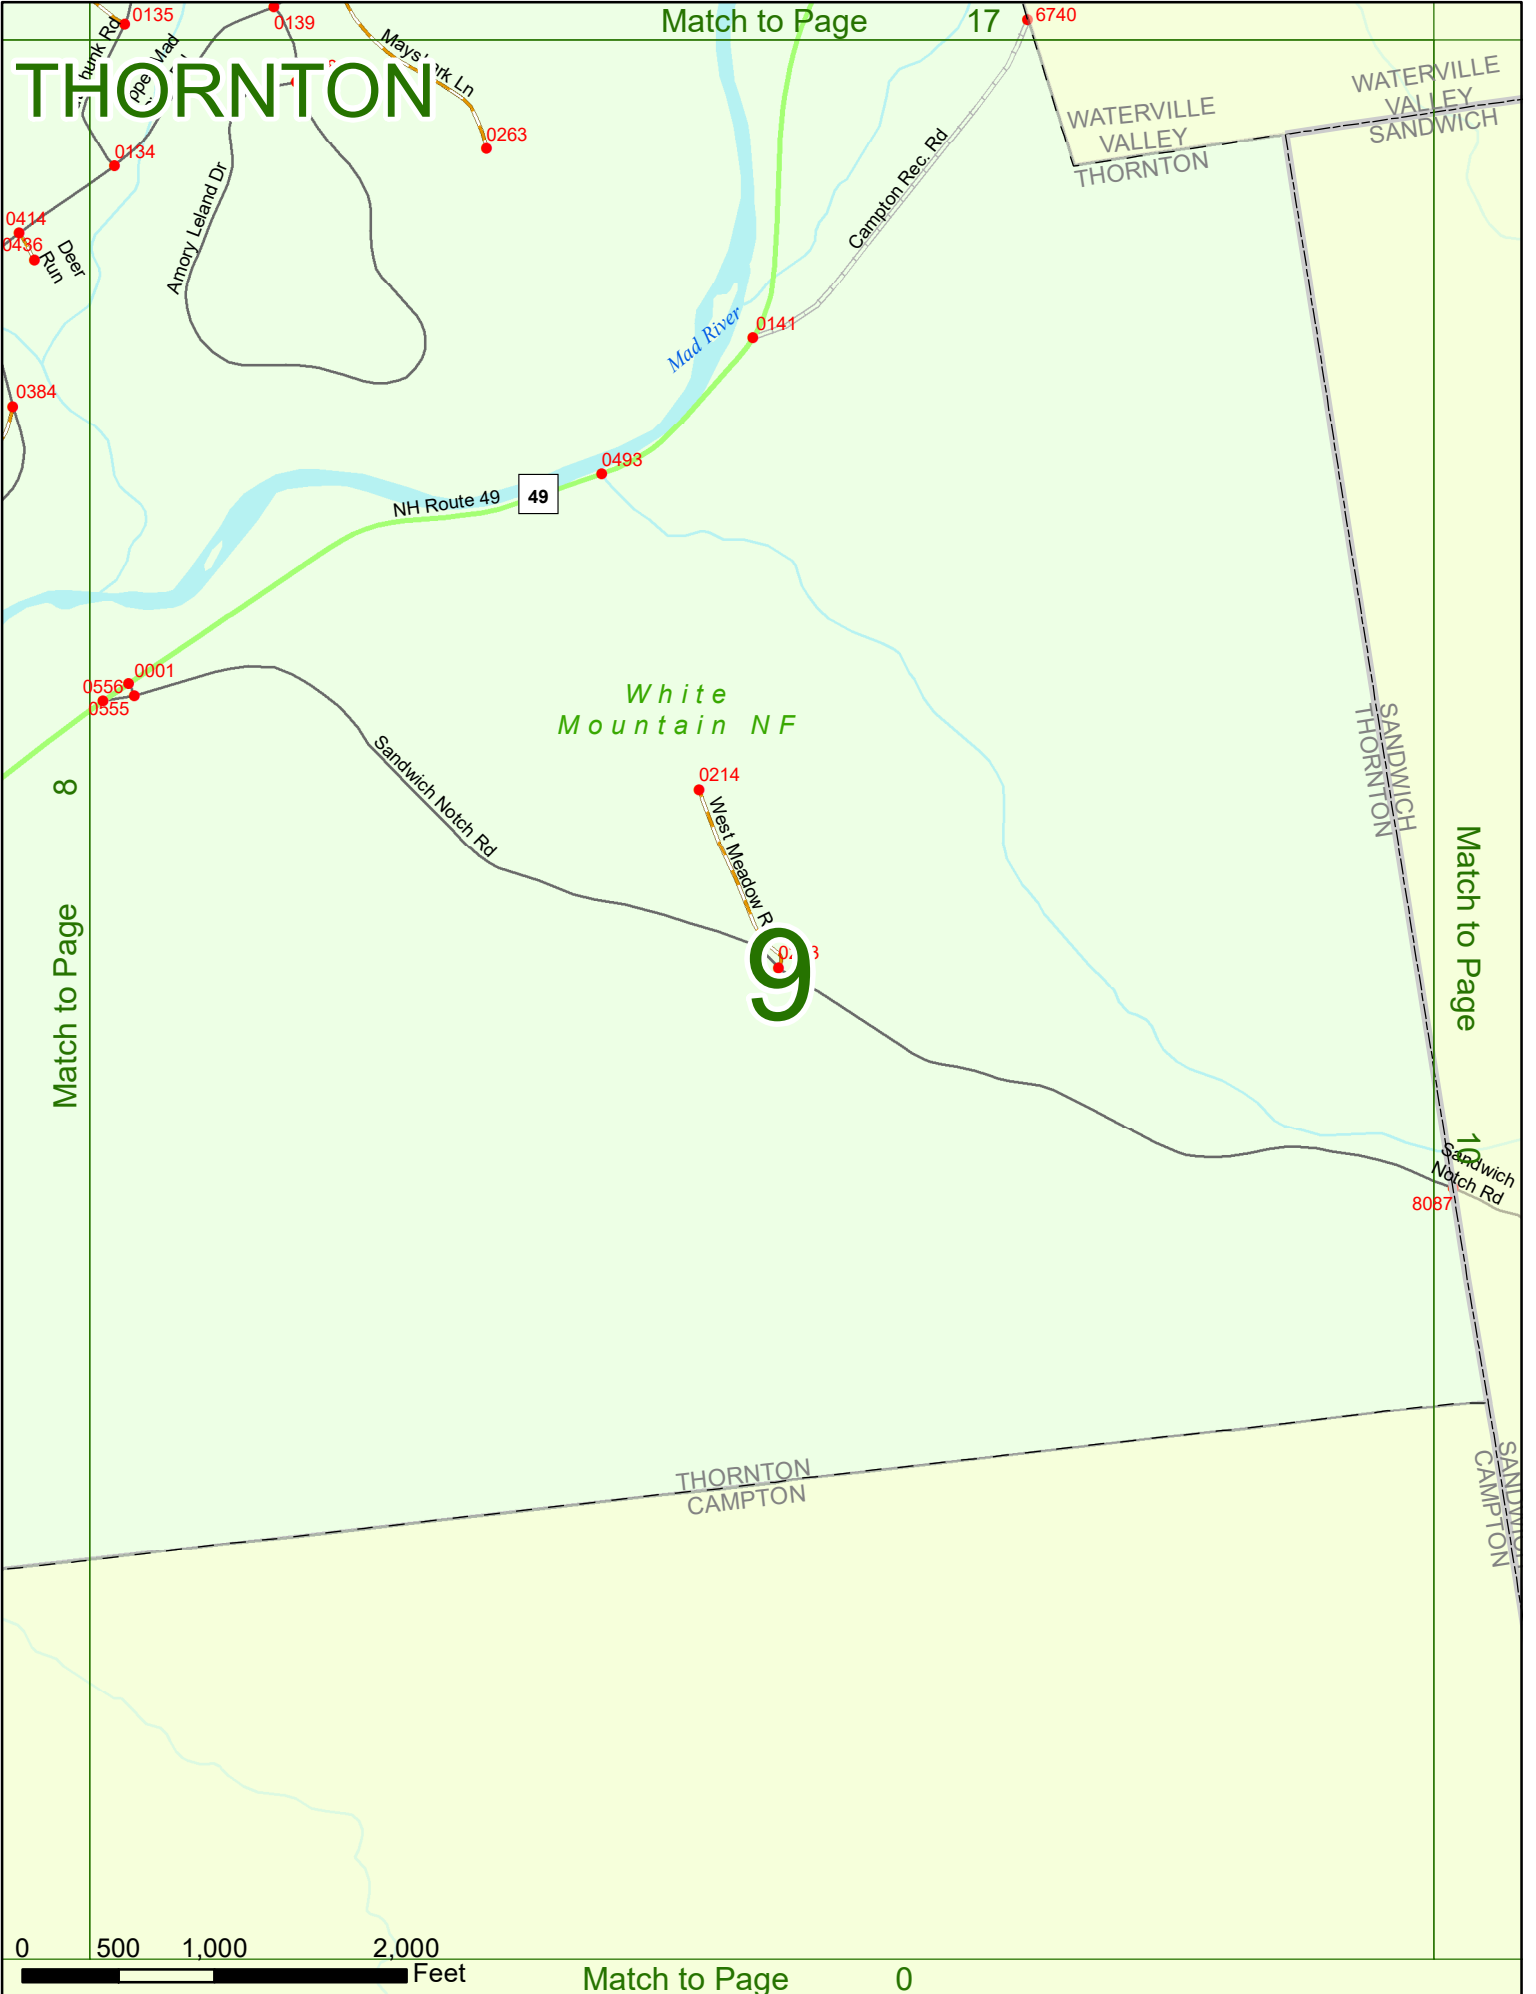

THORNTON

Match to Page 17

WATERVILLE VALLEY
THORNTON

WATERVILLE VALLEY
SANDWICH

Match to Page 8

Match to Page 10

0 500 1,000 2,000 Feet

Match to Page

0