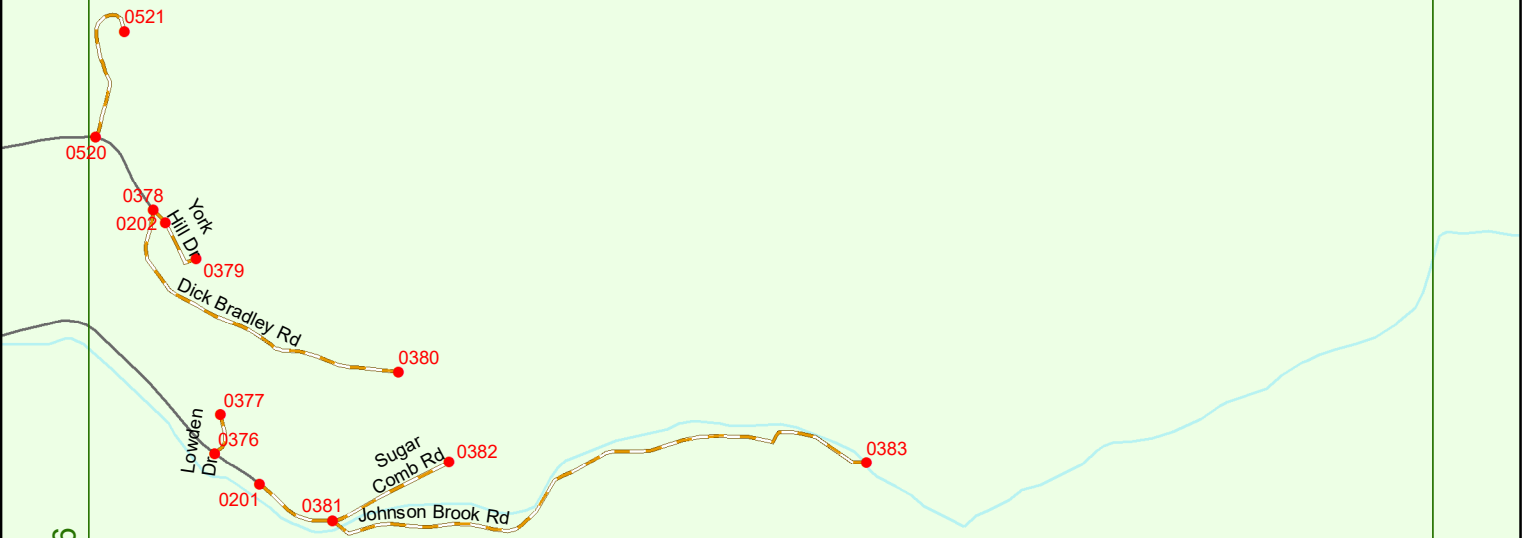

THORNTON

26

Match to Page

Wh^e 27
Moun^tain I^F

Match to Page

28