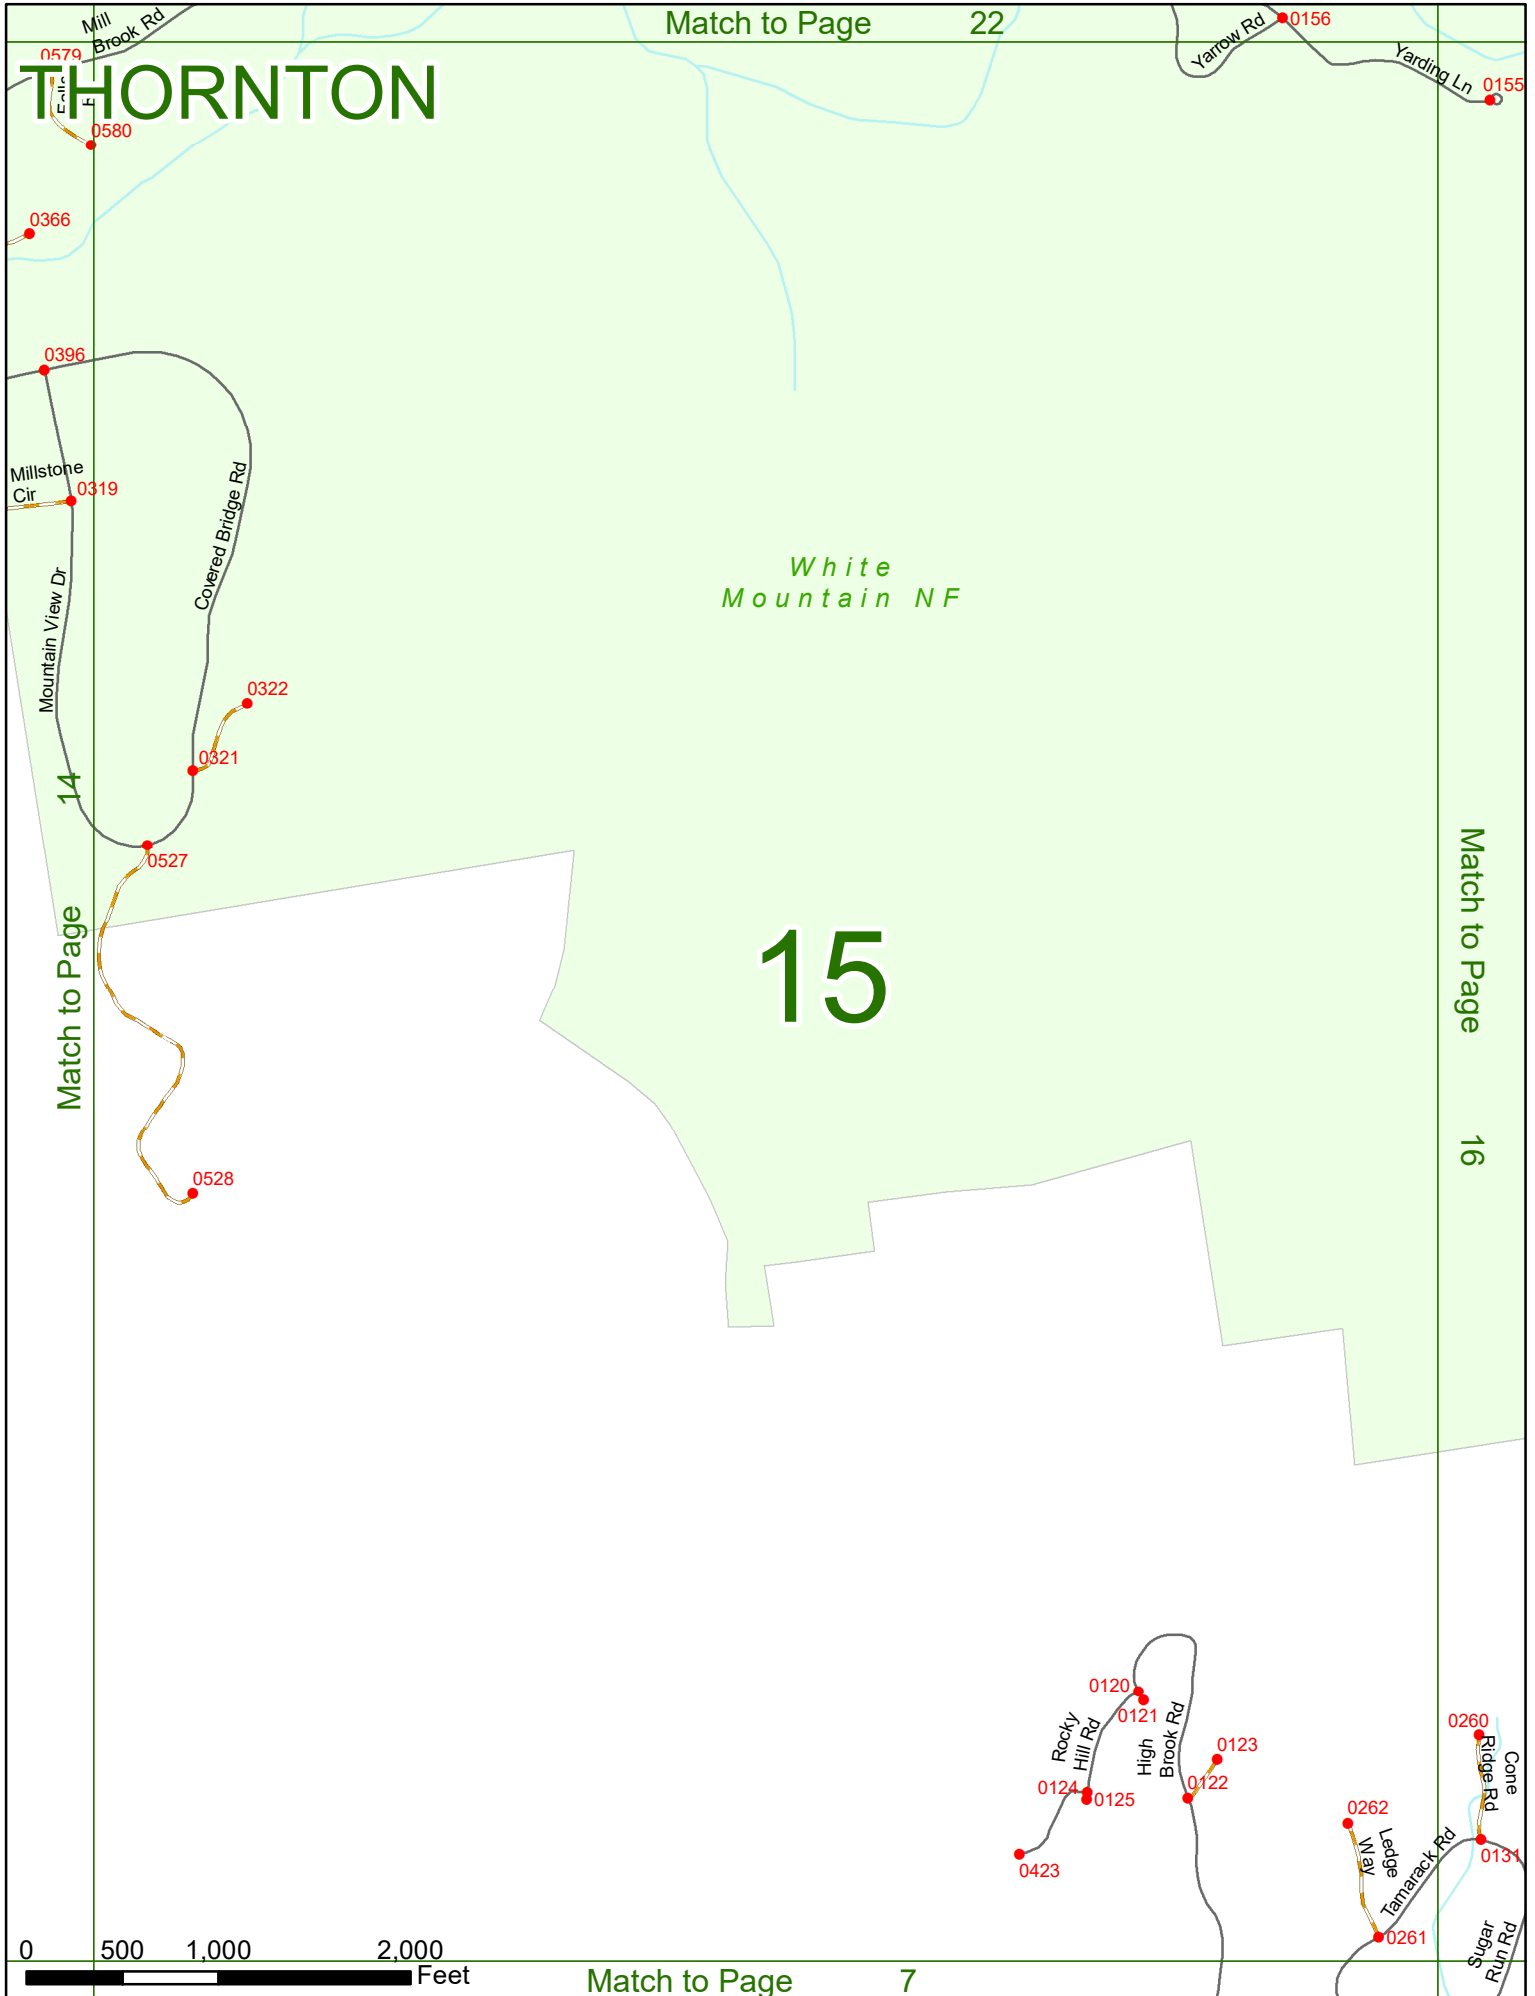

THORNTON

Match to Page 22

White Mountain NF

15

Match to Page 16

16

Match to Page 14

14

Match to Page 7