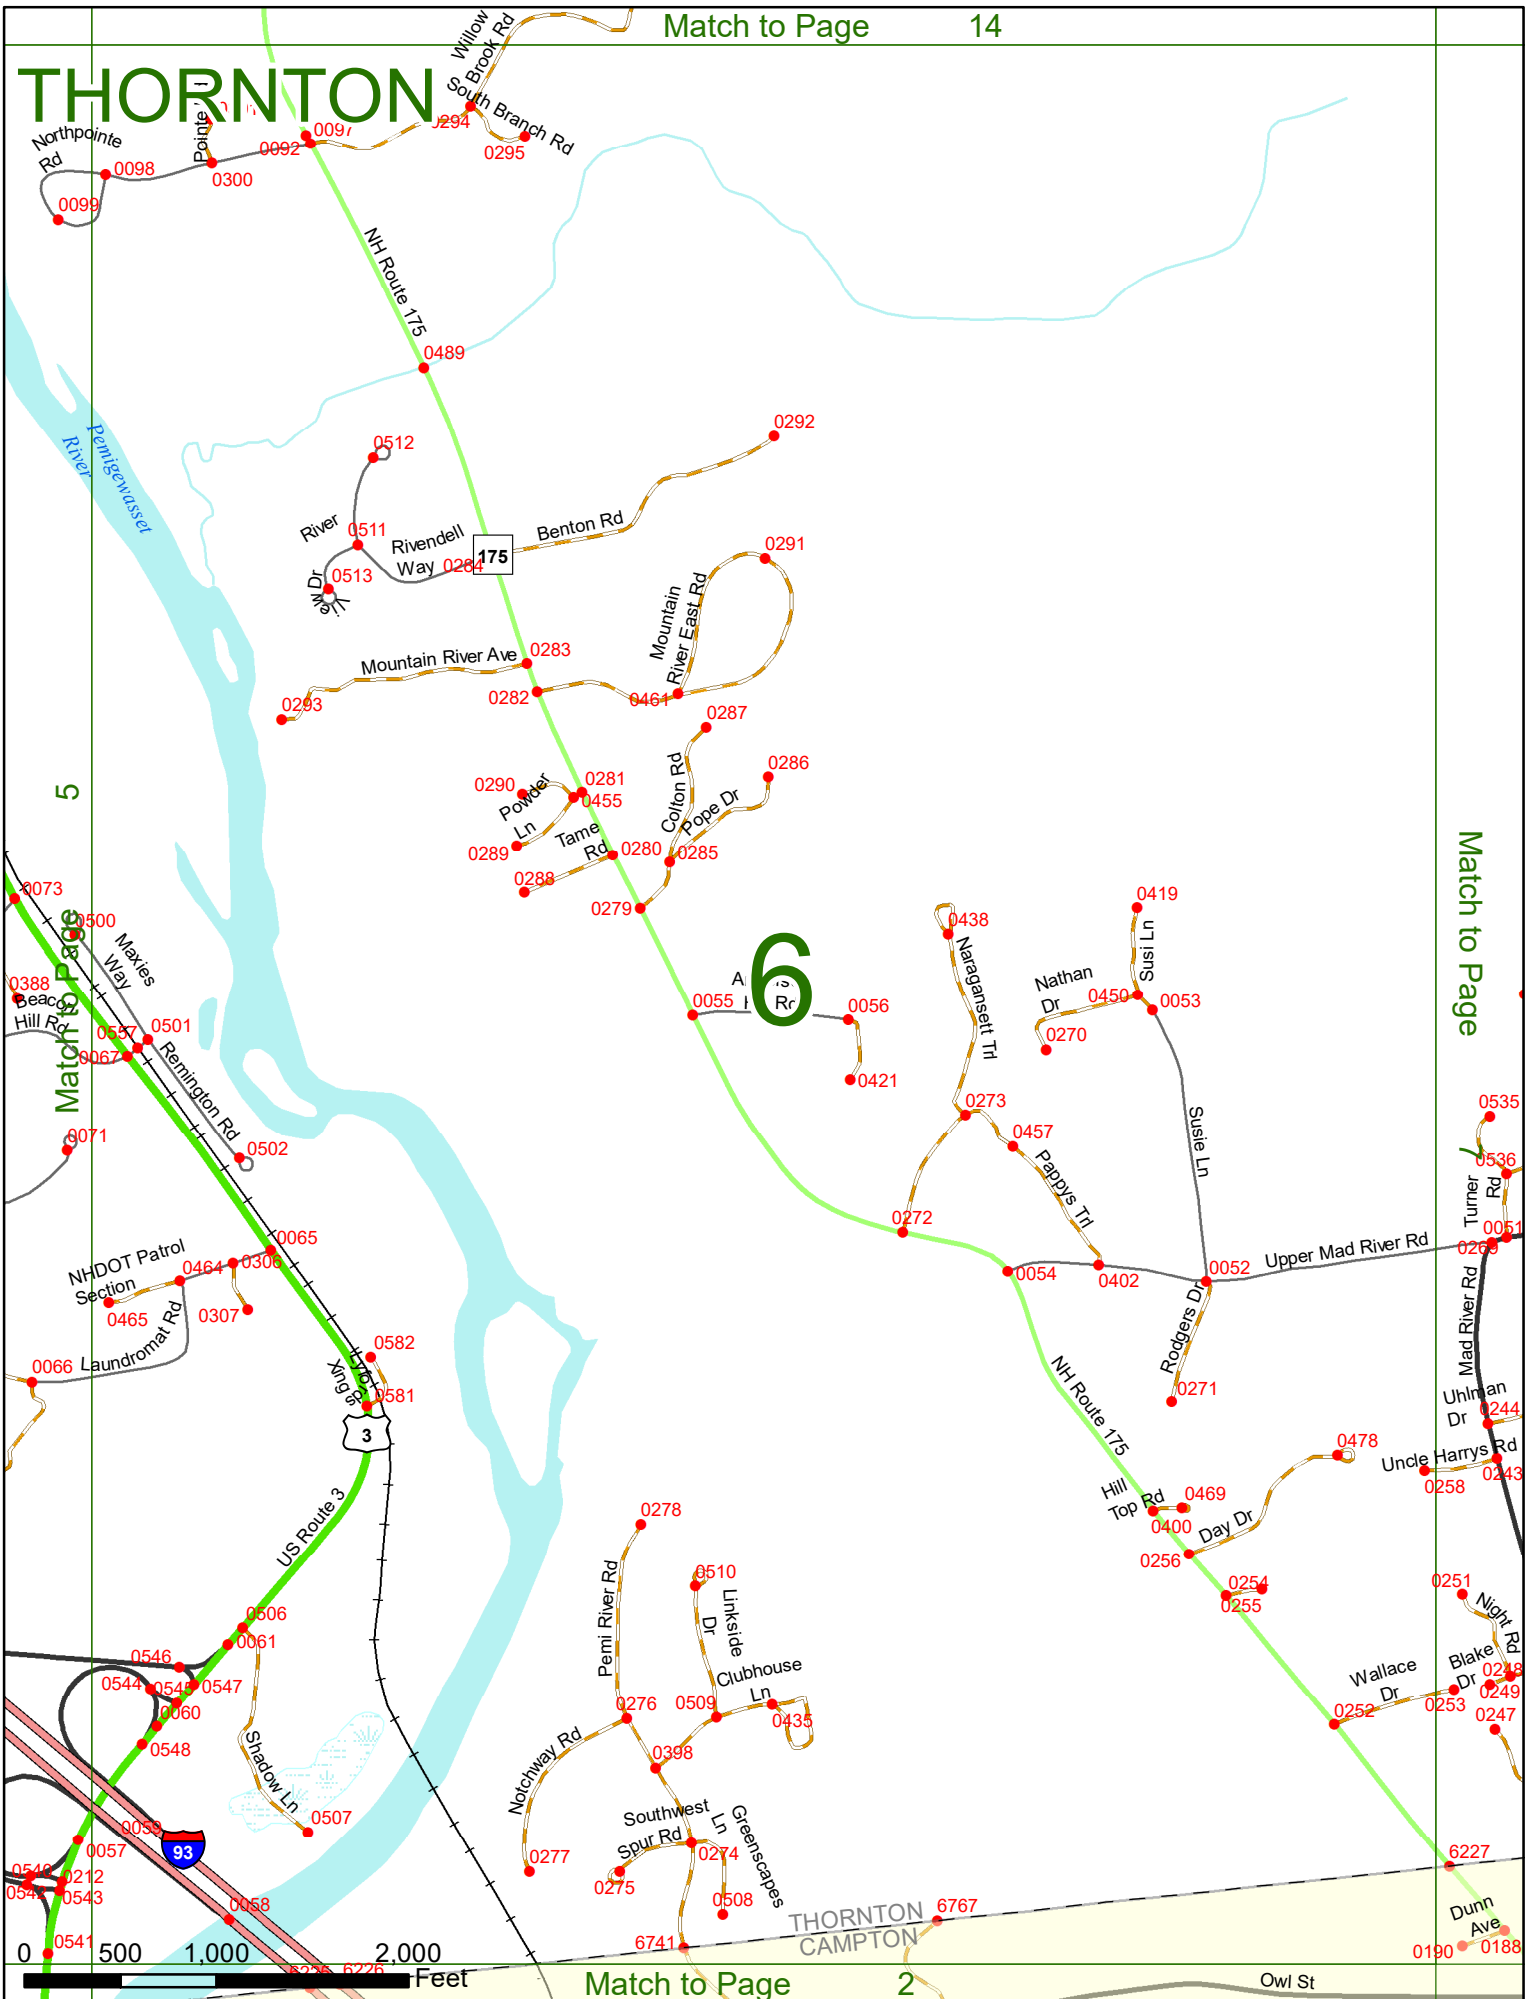

THORNTON

5

6

Match to Page

Match to Page

Match to Page

2

Owl St

Dunn Ave 0190 0188