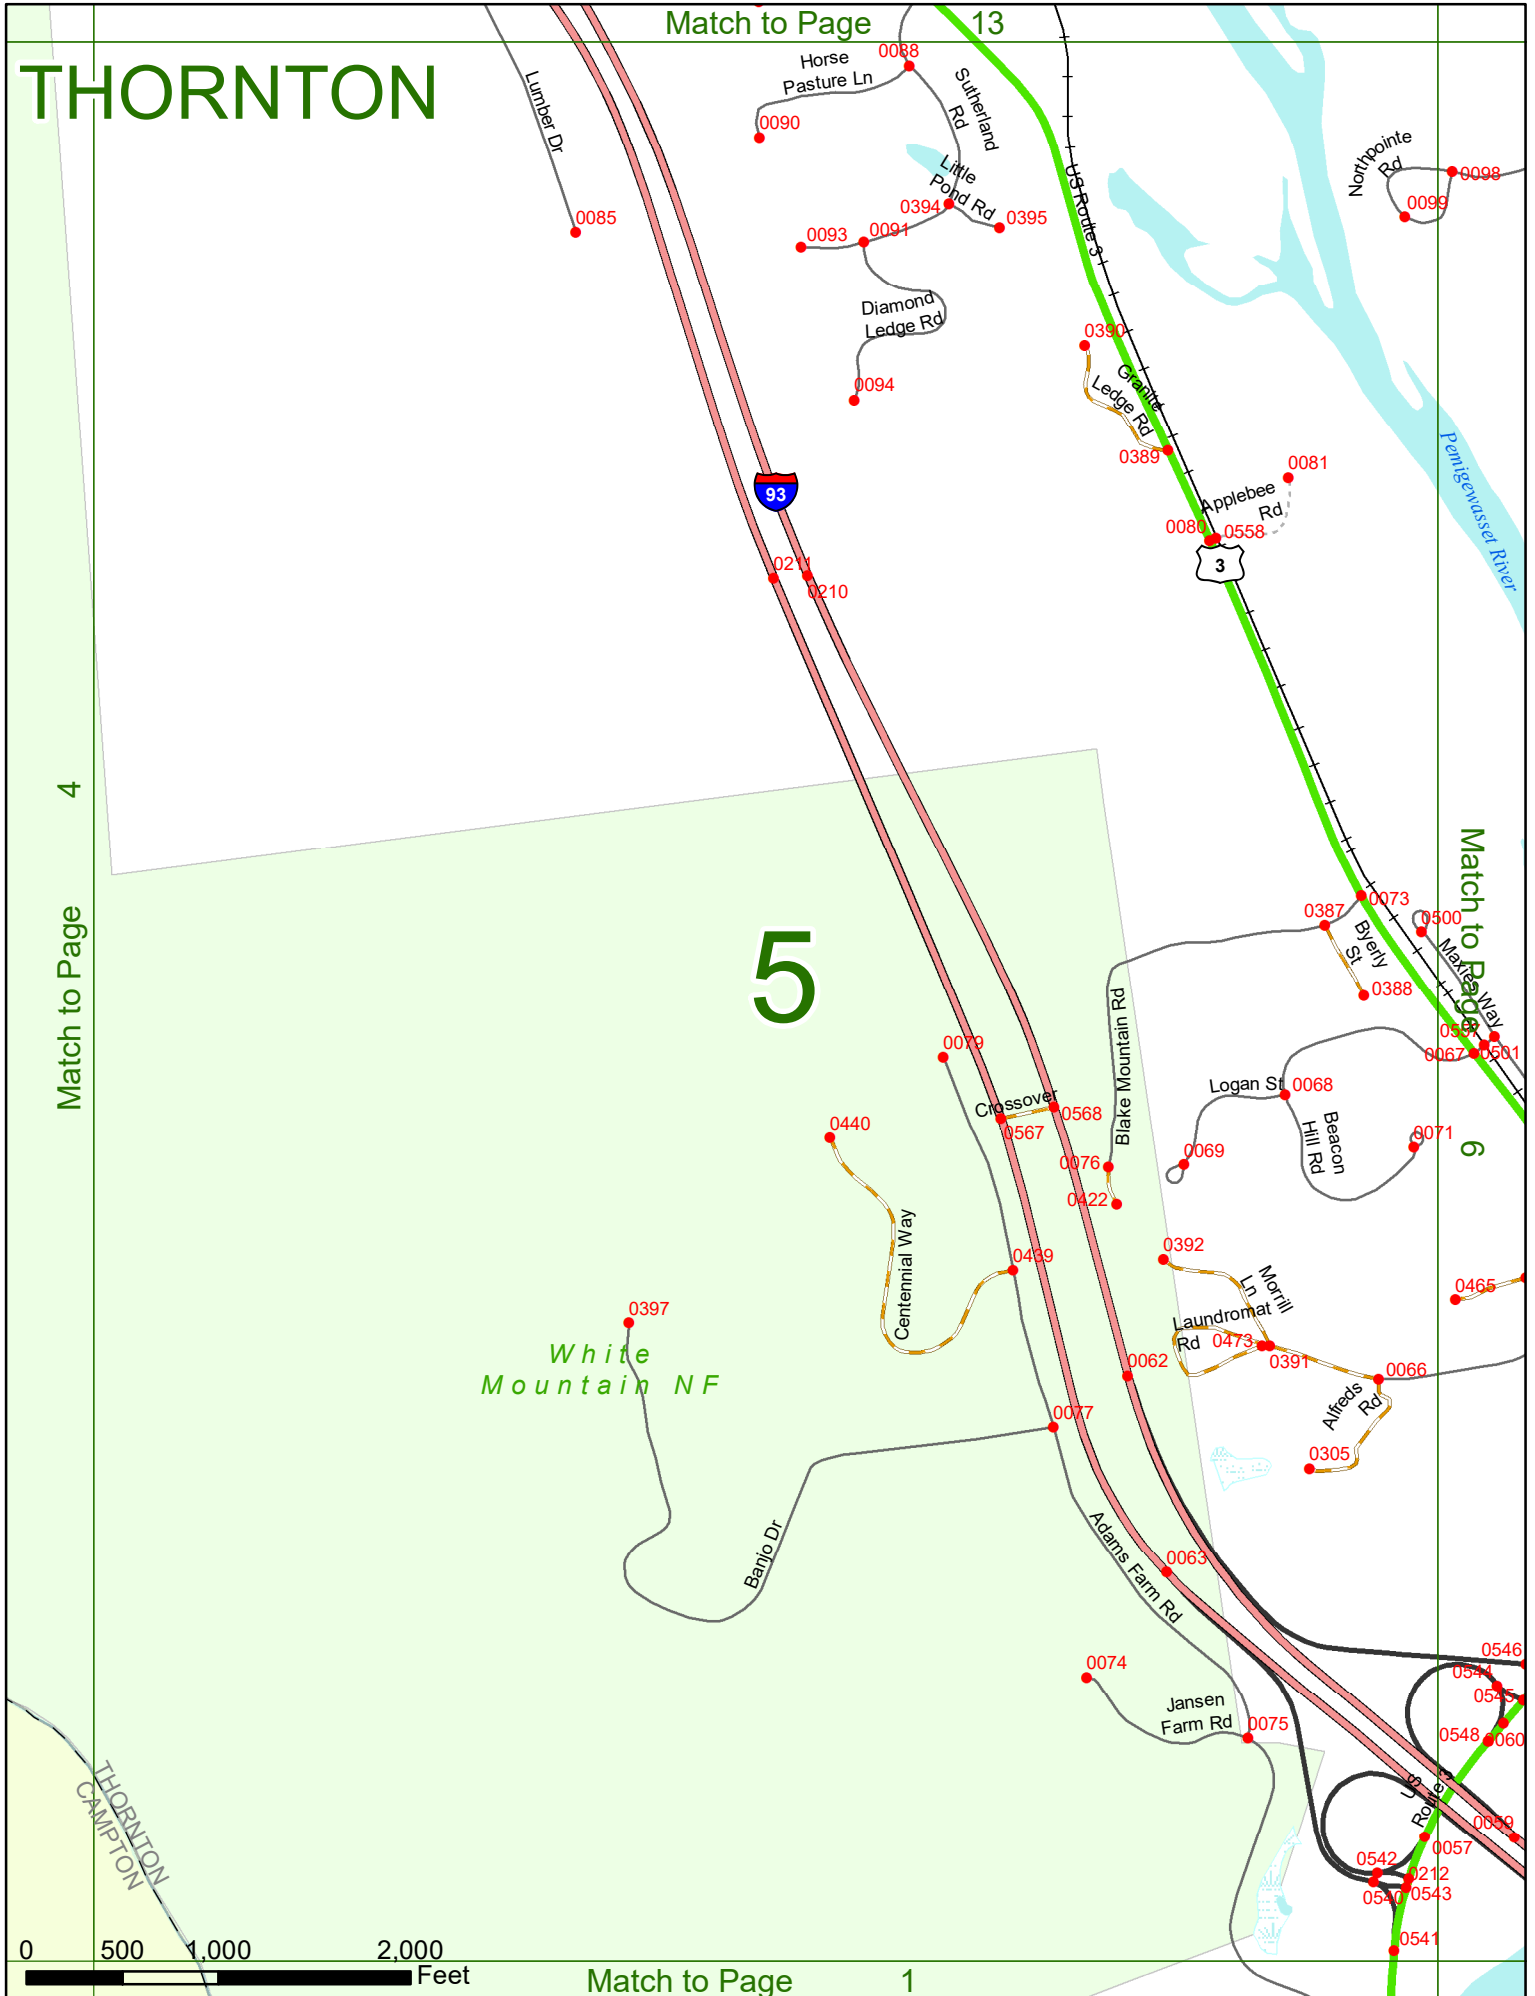

THORNTON

Match to Page 13

4

Match to Page 4

5

Match to Page 6

White Mountain NF

Match to Page 1