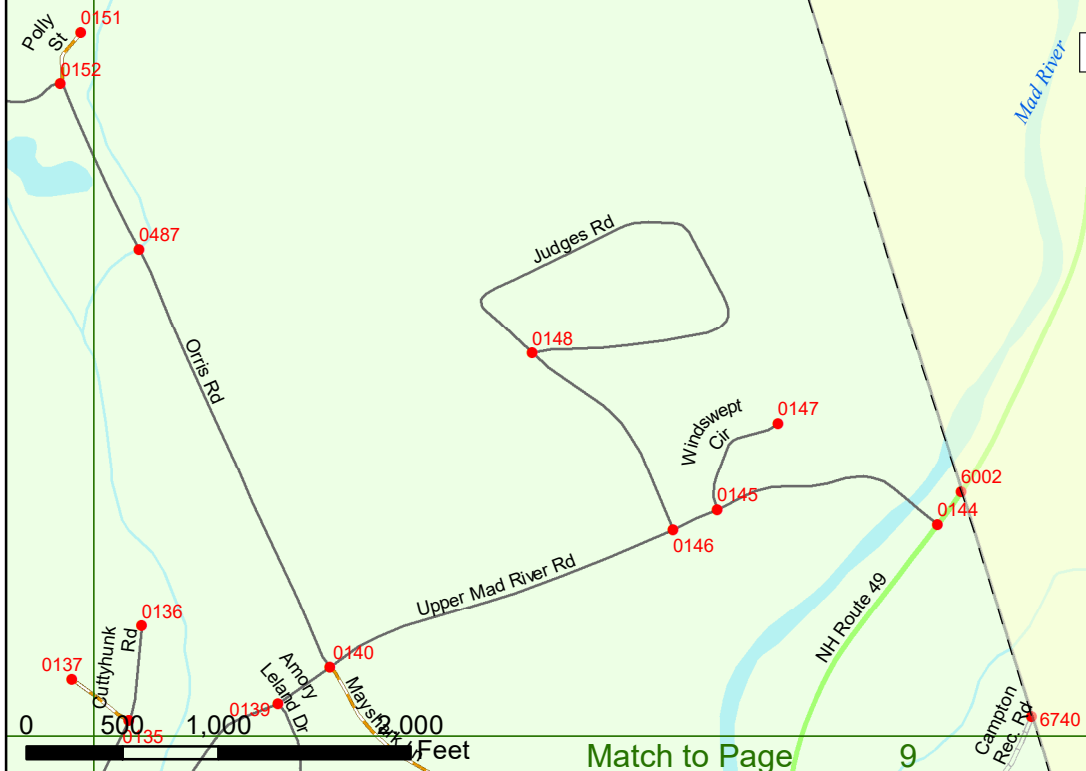

THORNTON

16

Match to Page

Match to Page

0

17

WATERVILLE VALLEY
THORNTON

White Mountain NF
NH Route 49

Mad River

49