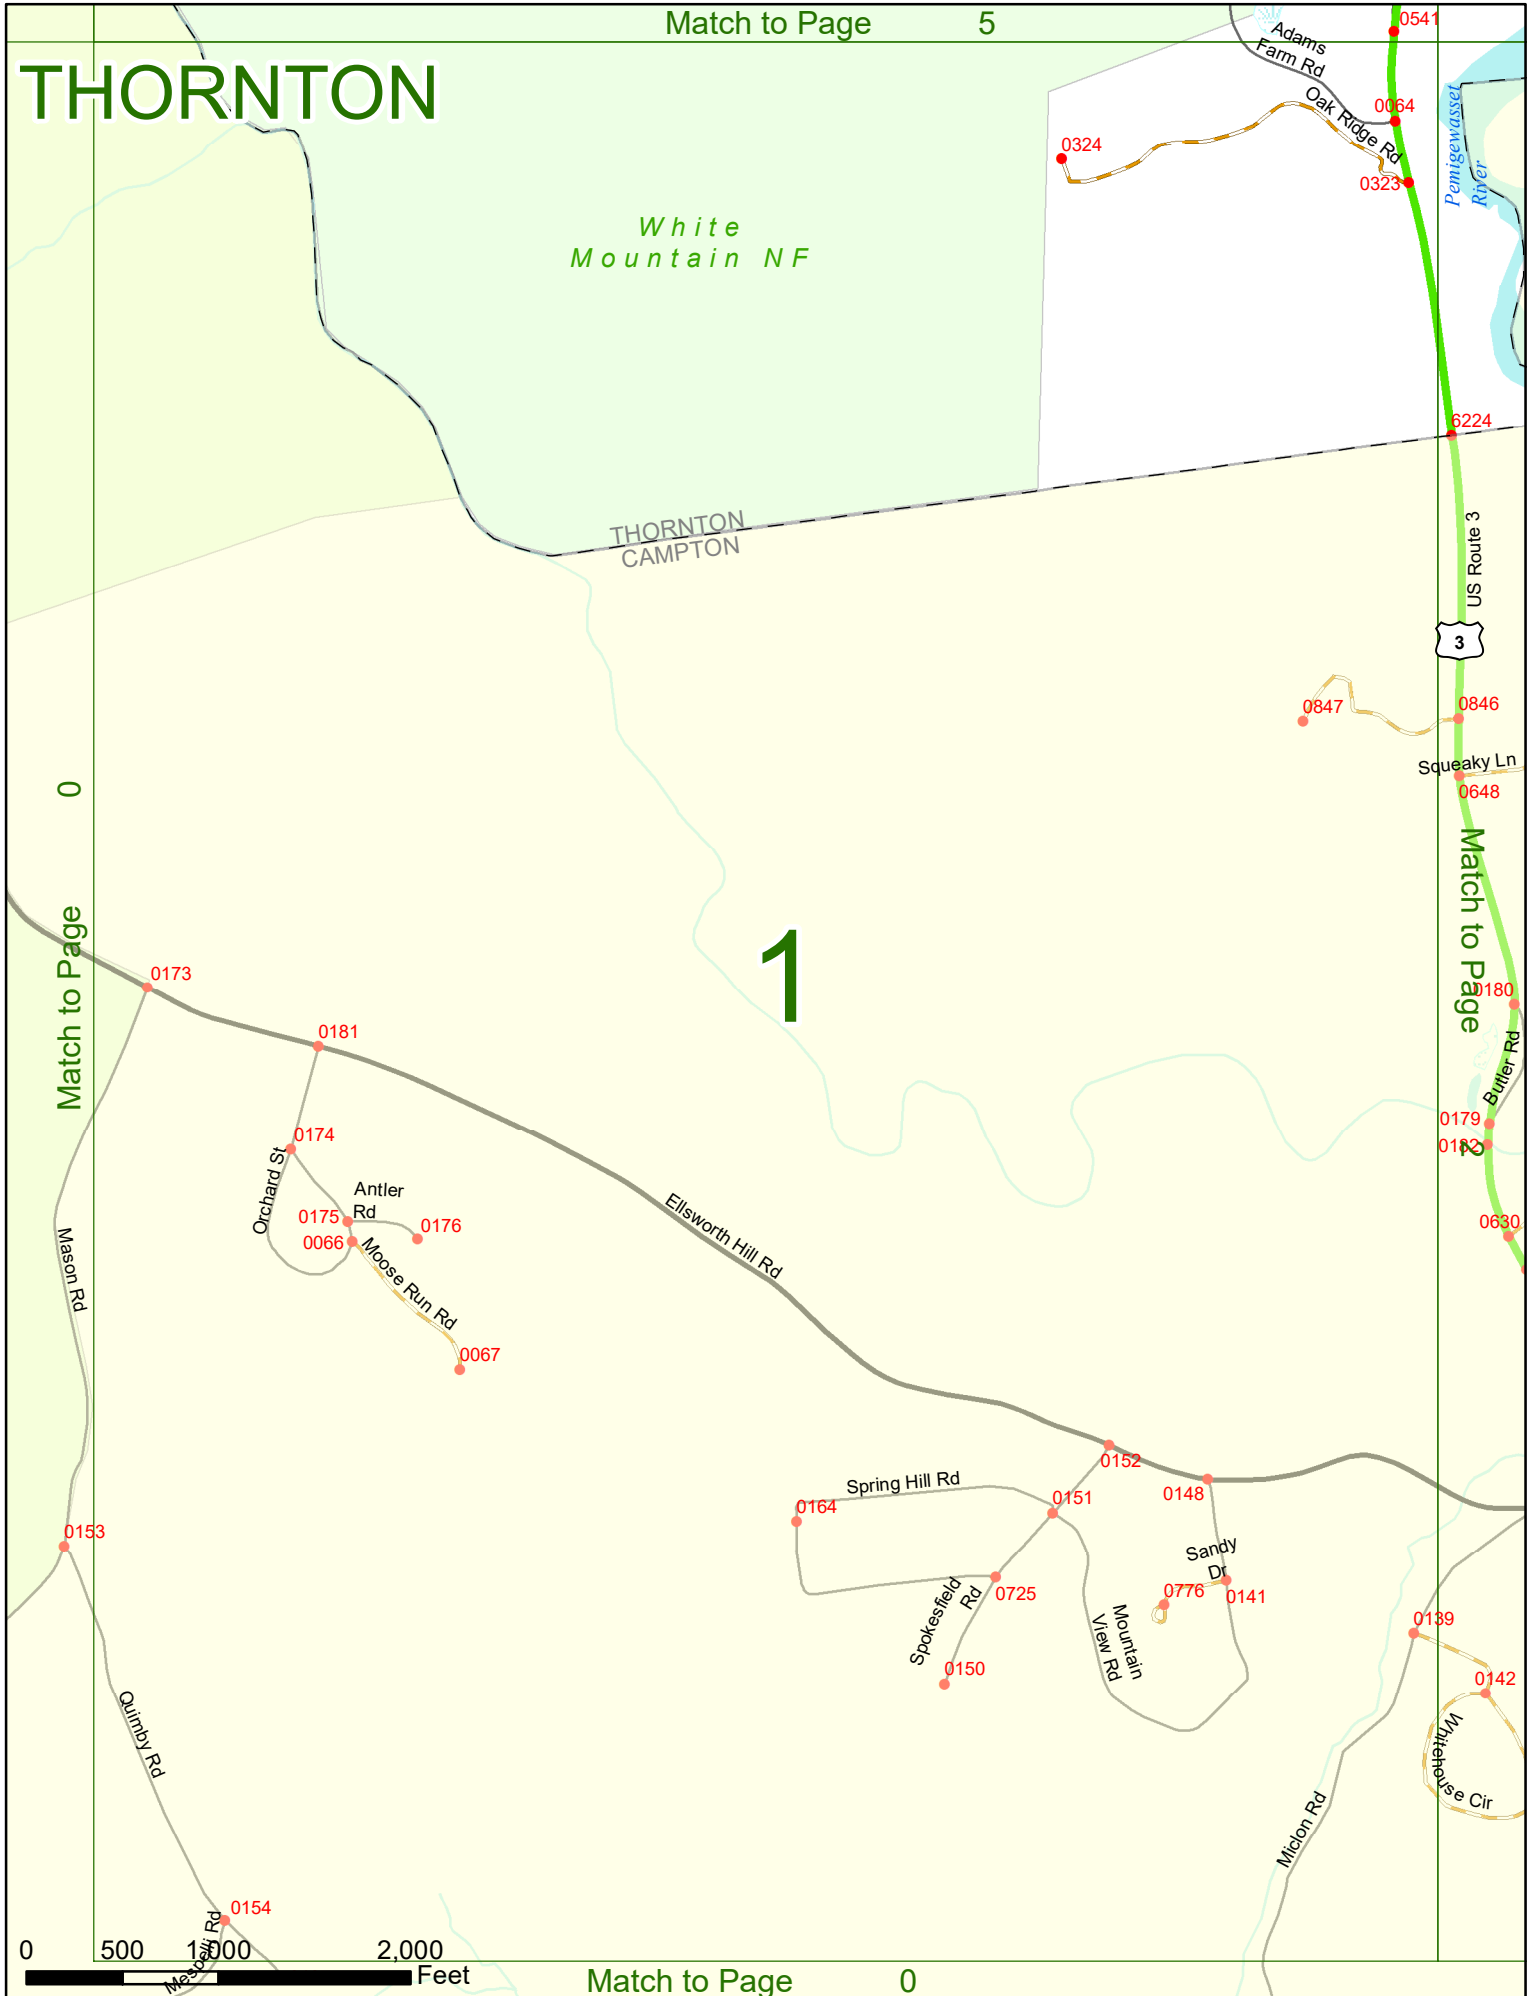

THORNTON

White Mountain NF

THORNTON
CAMPTON

1

Match to Page

0

Match to Page

2