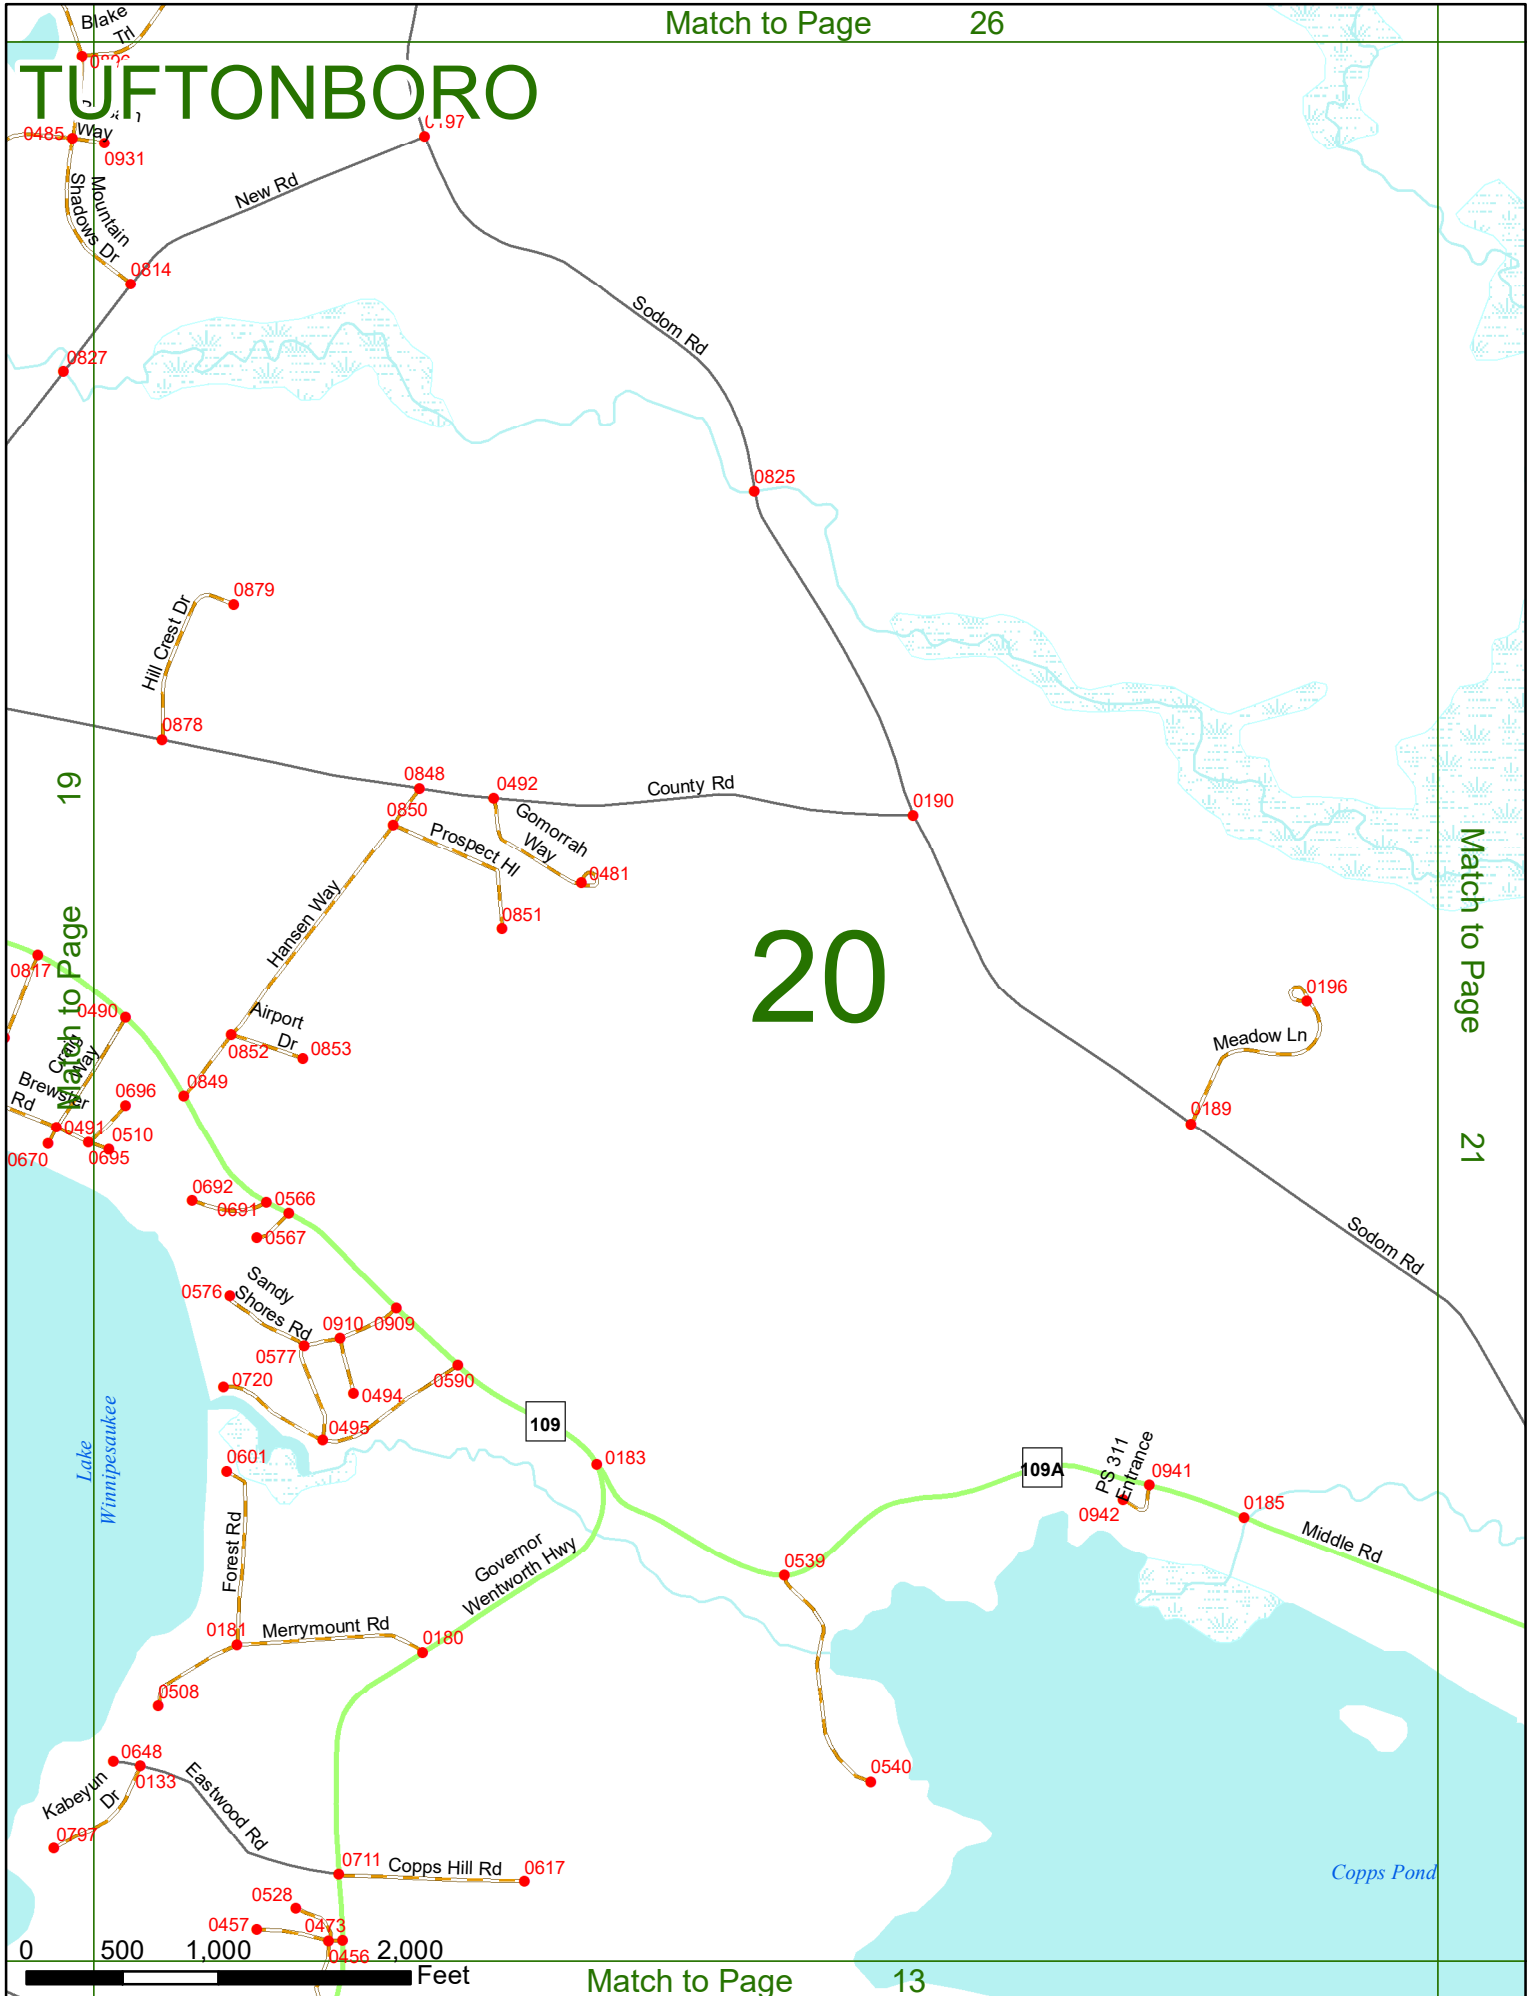

TUFTONBORO

19

20

Match to Page 21

109

109A

0 500 1,000 2,000 Feet