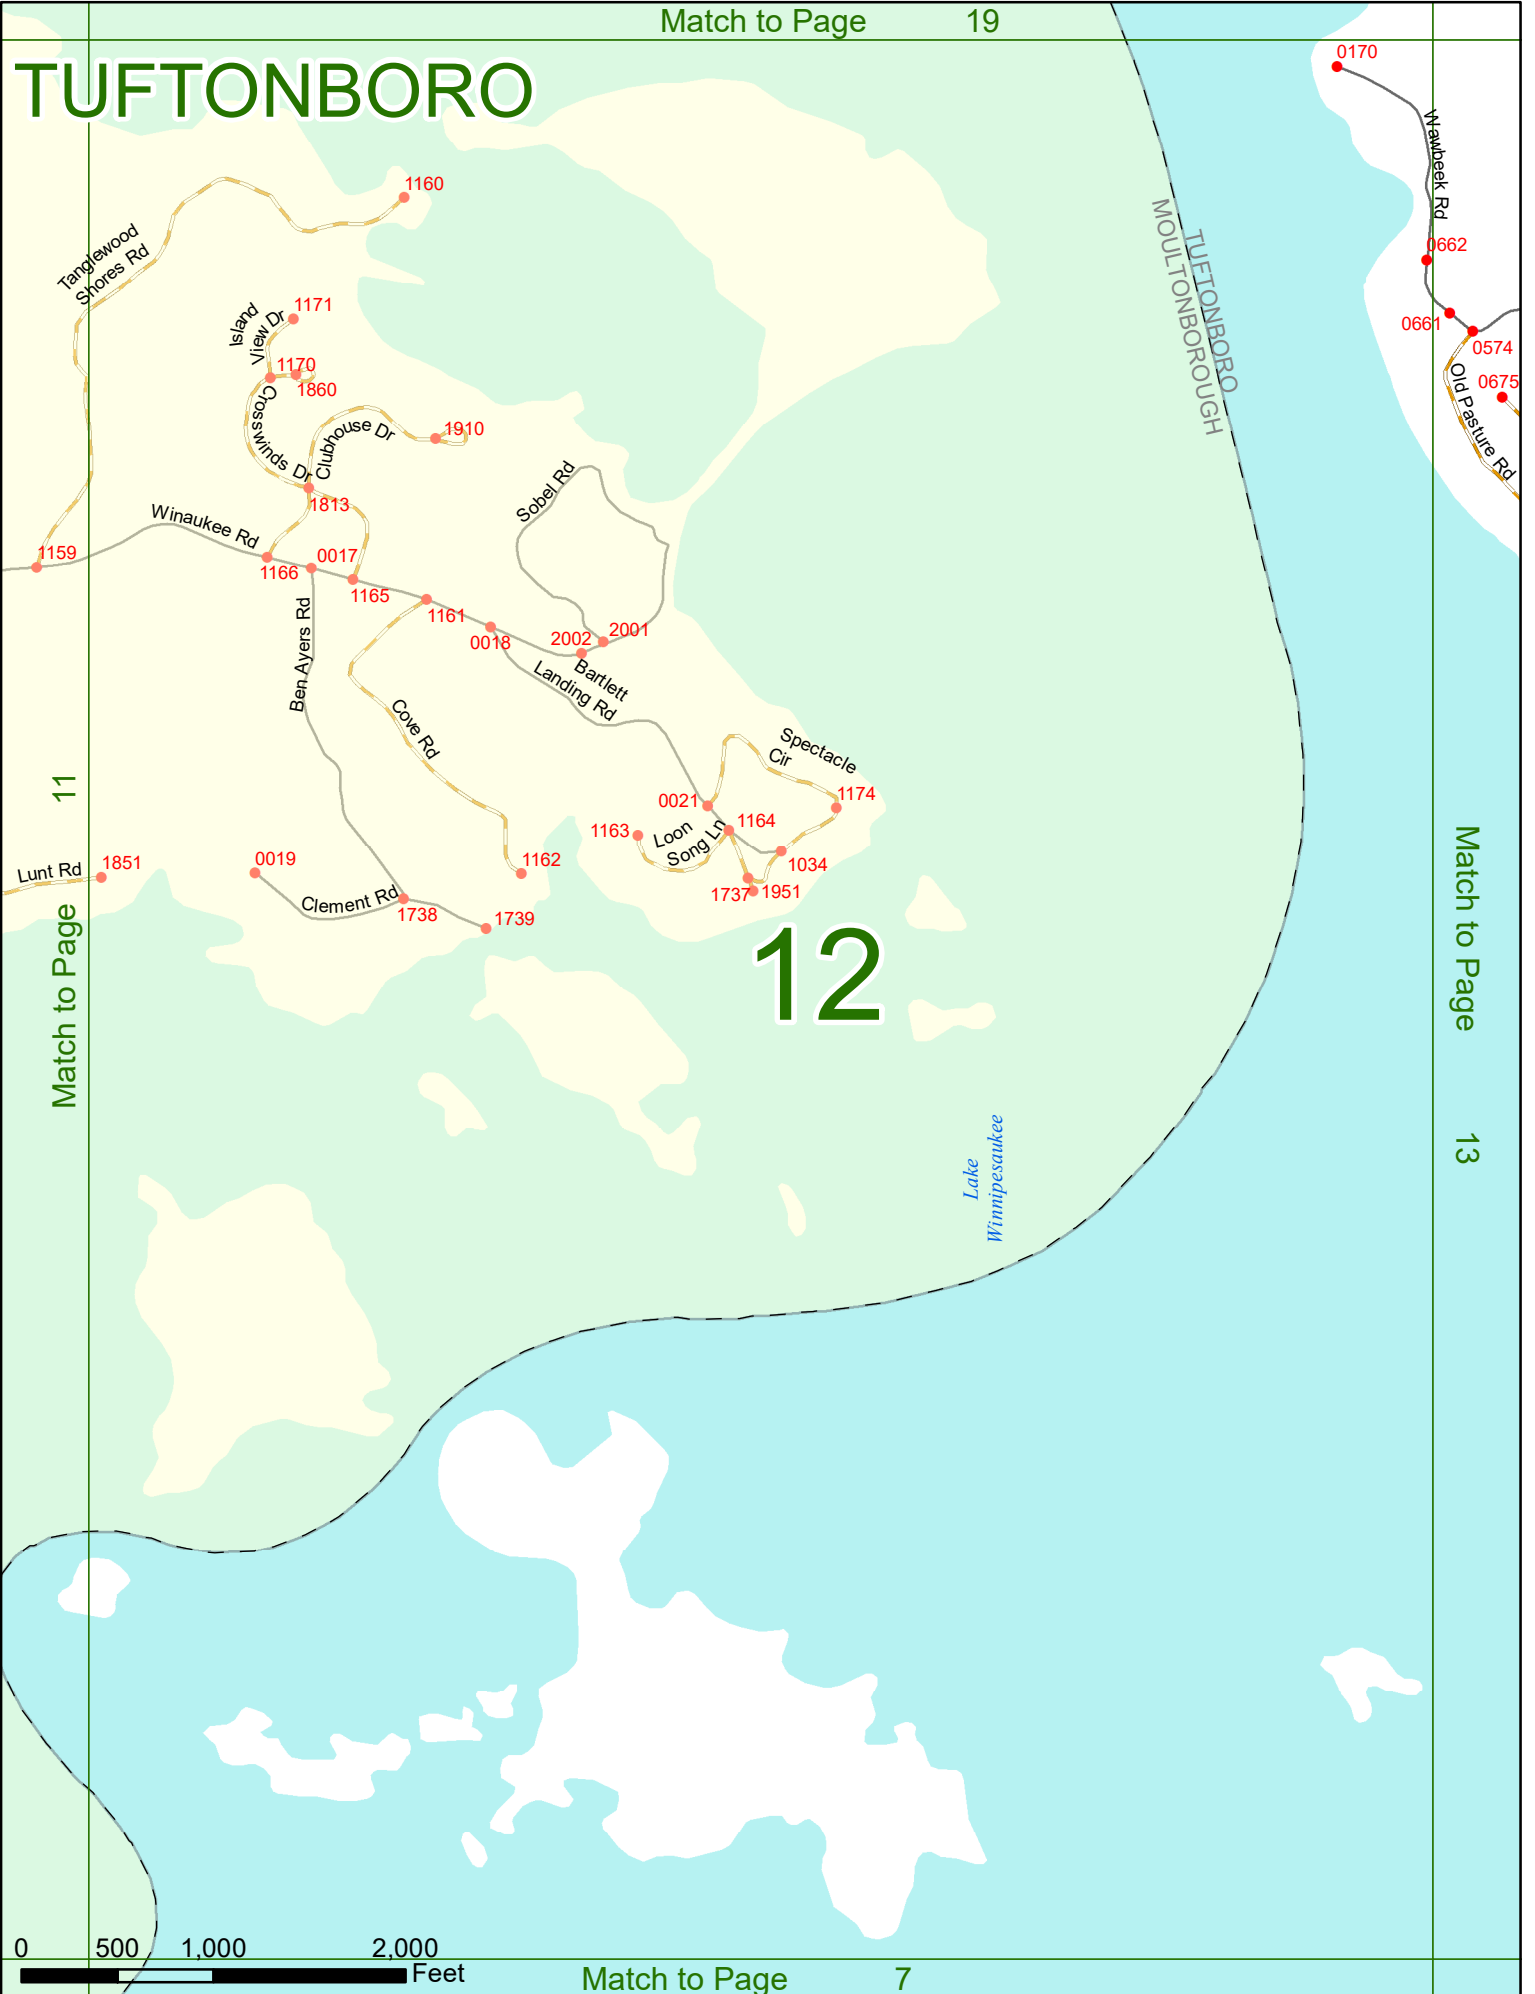

TUFTONBORO

11

Match to Page

12

Match to Page

13