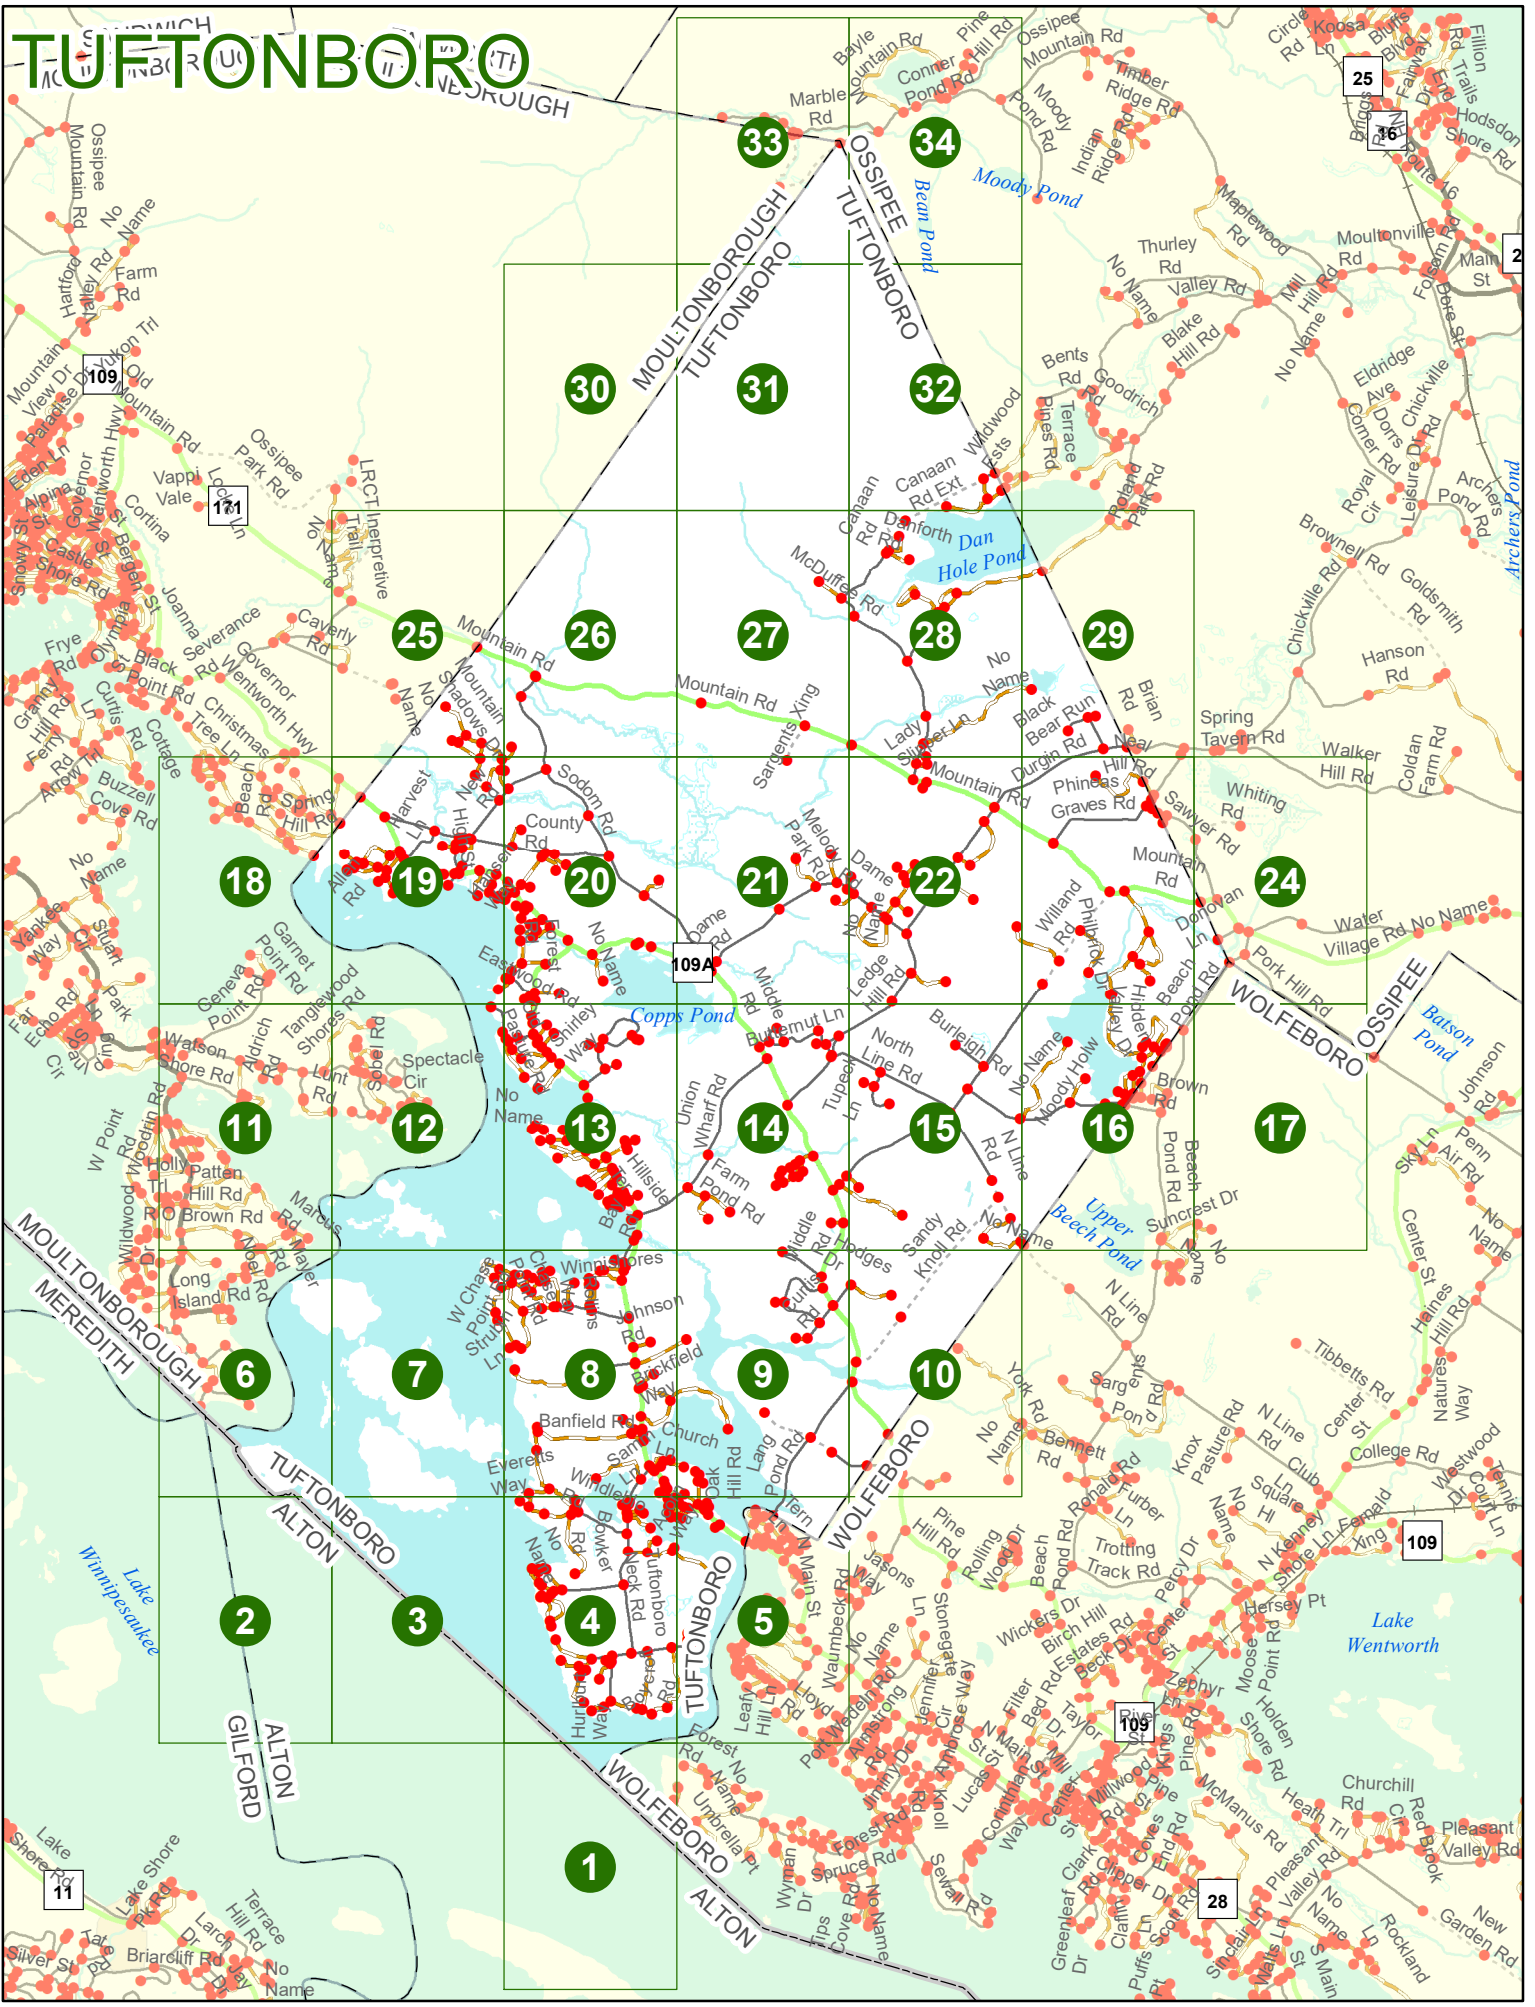

TUFTONBORO