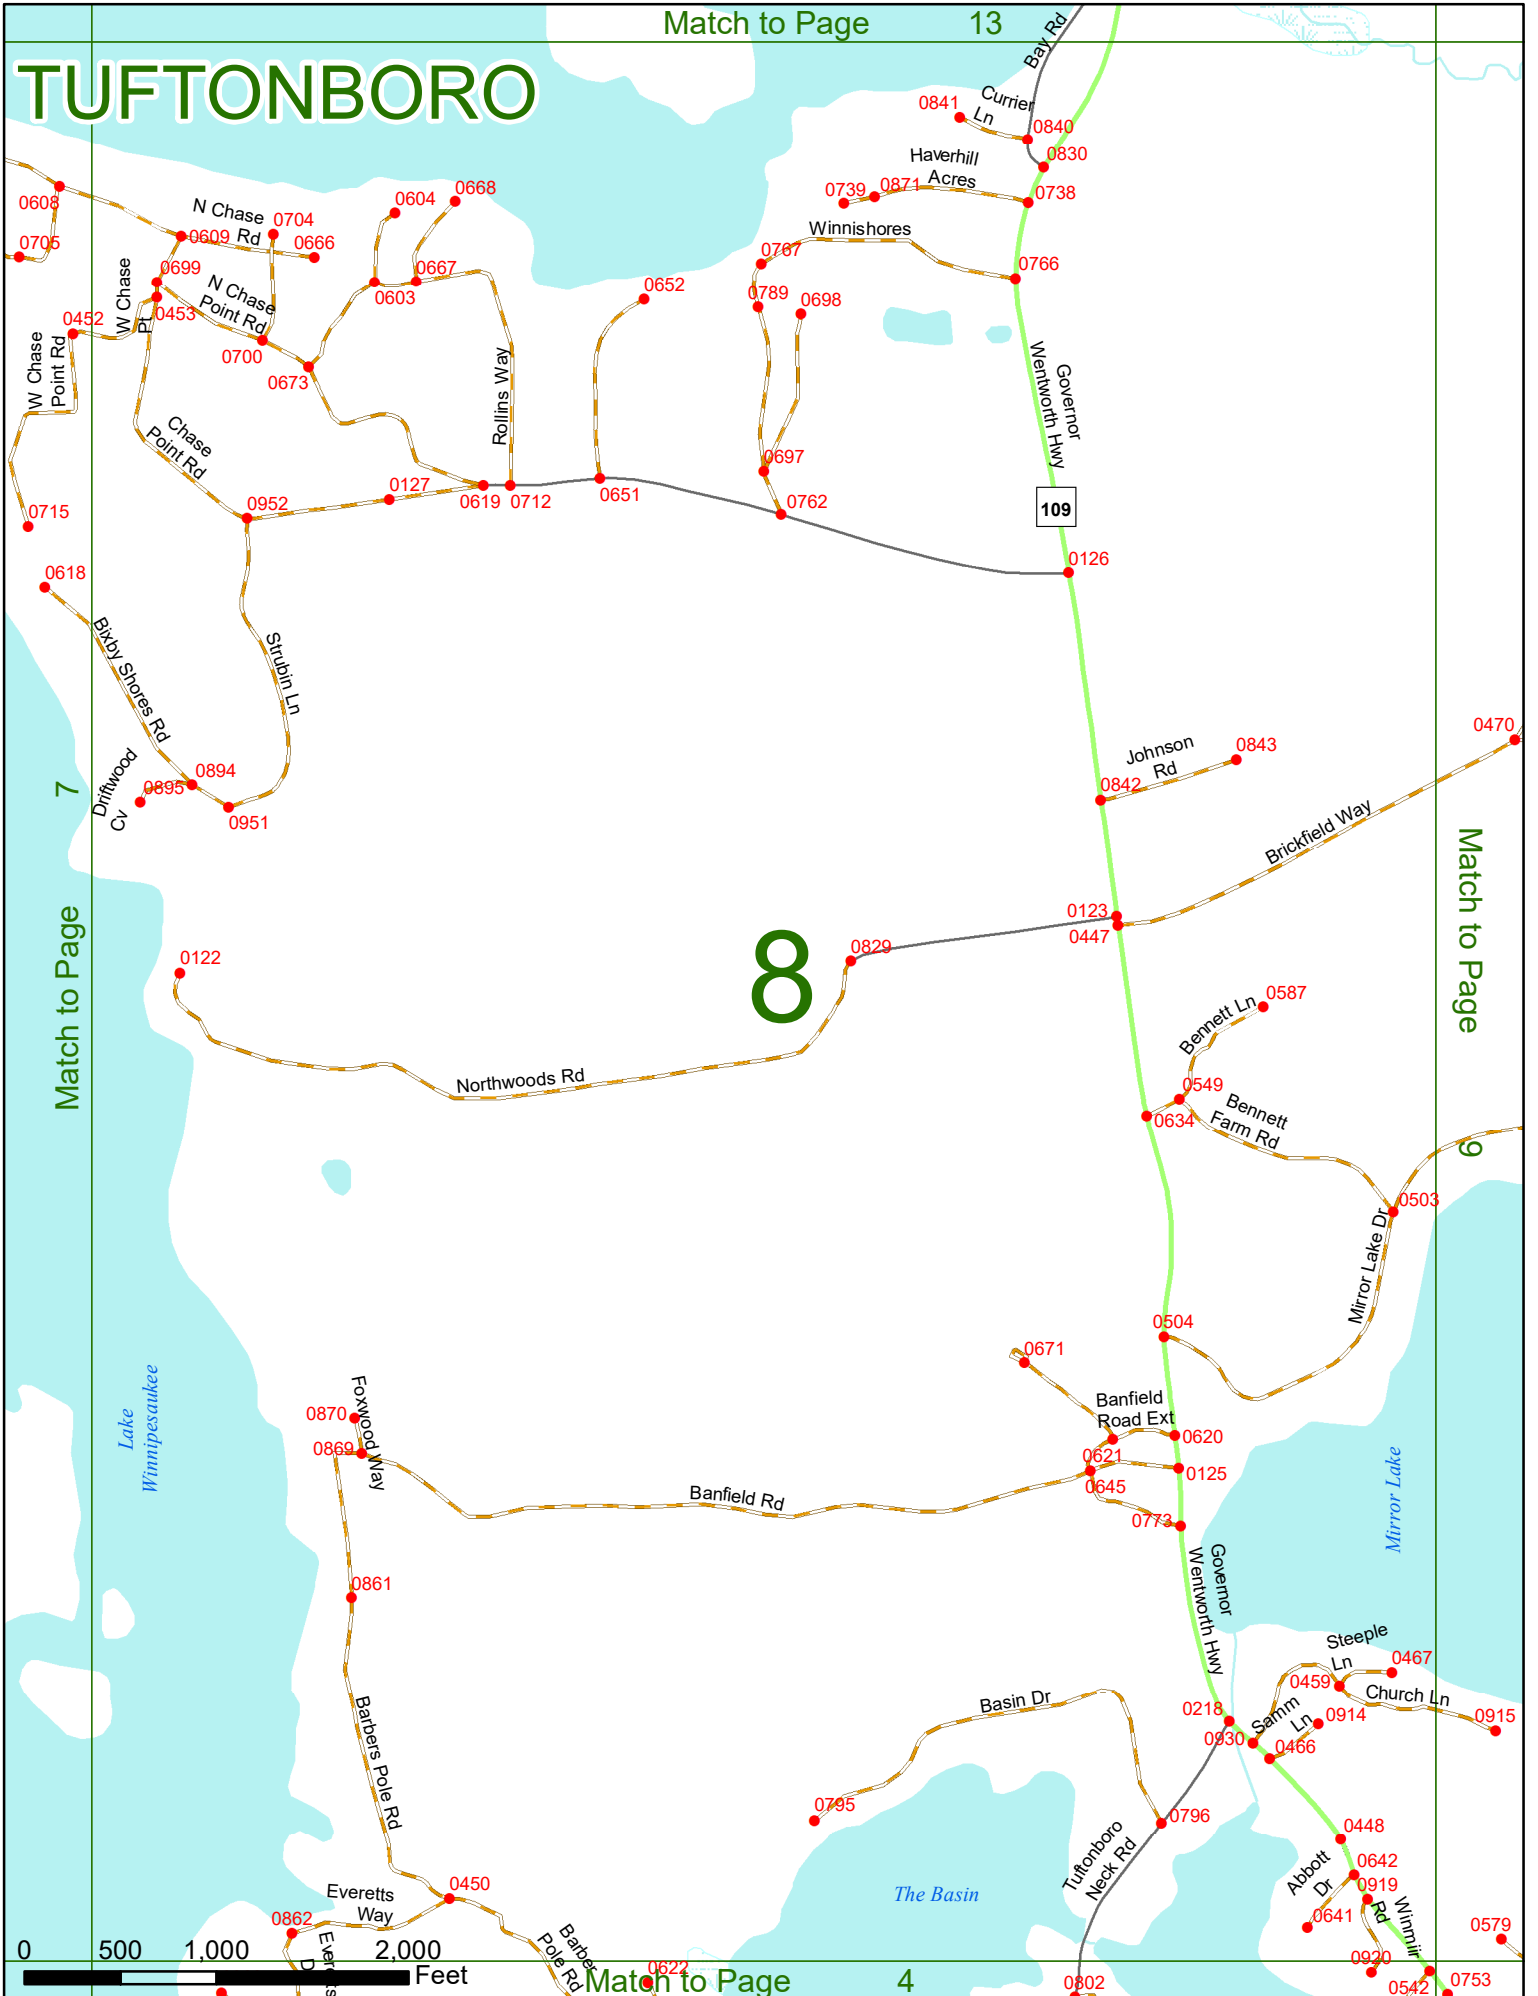

2022 Nodal Reference Bookmap

LEGEND

NHDOT will accept crash locations based on the State of NH Uniform Police Traffic Accident Report.

Crash occurred on:

Option 1 Street Address
 123 Main Street

Option 2 Route No and/or Distance from NESW Intesecting Road, Bridge,
 Street name Intersecting Street Town/County line
 Main Street 500 E Oak Street

5

TUFTONBORO

Match to Page 6

7

Match to Page 8

8

Lake Winnepesaukee

TUFTONBORO