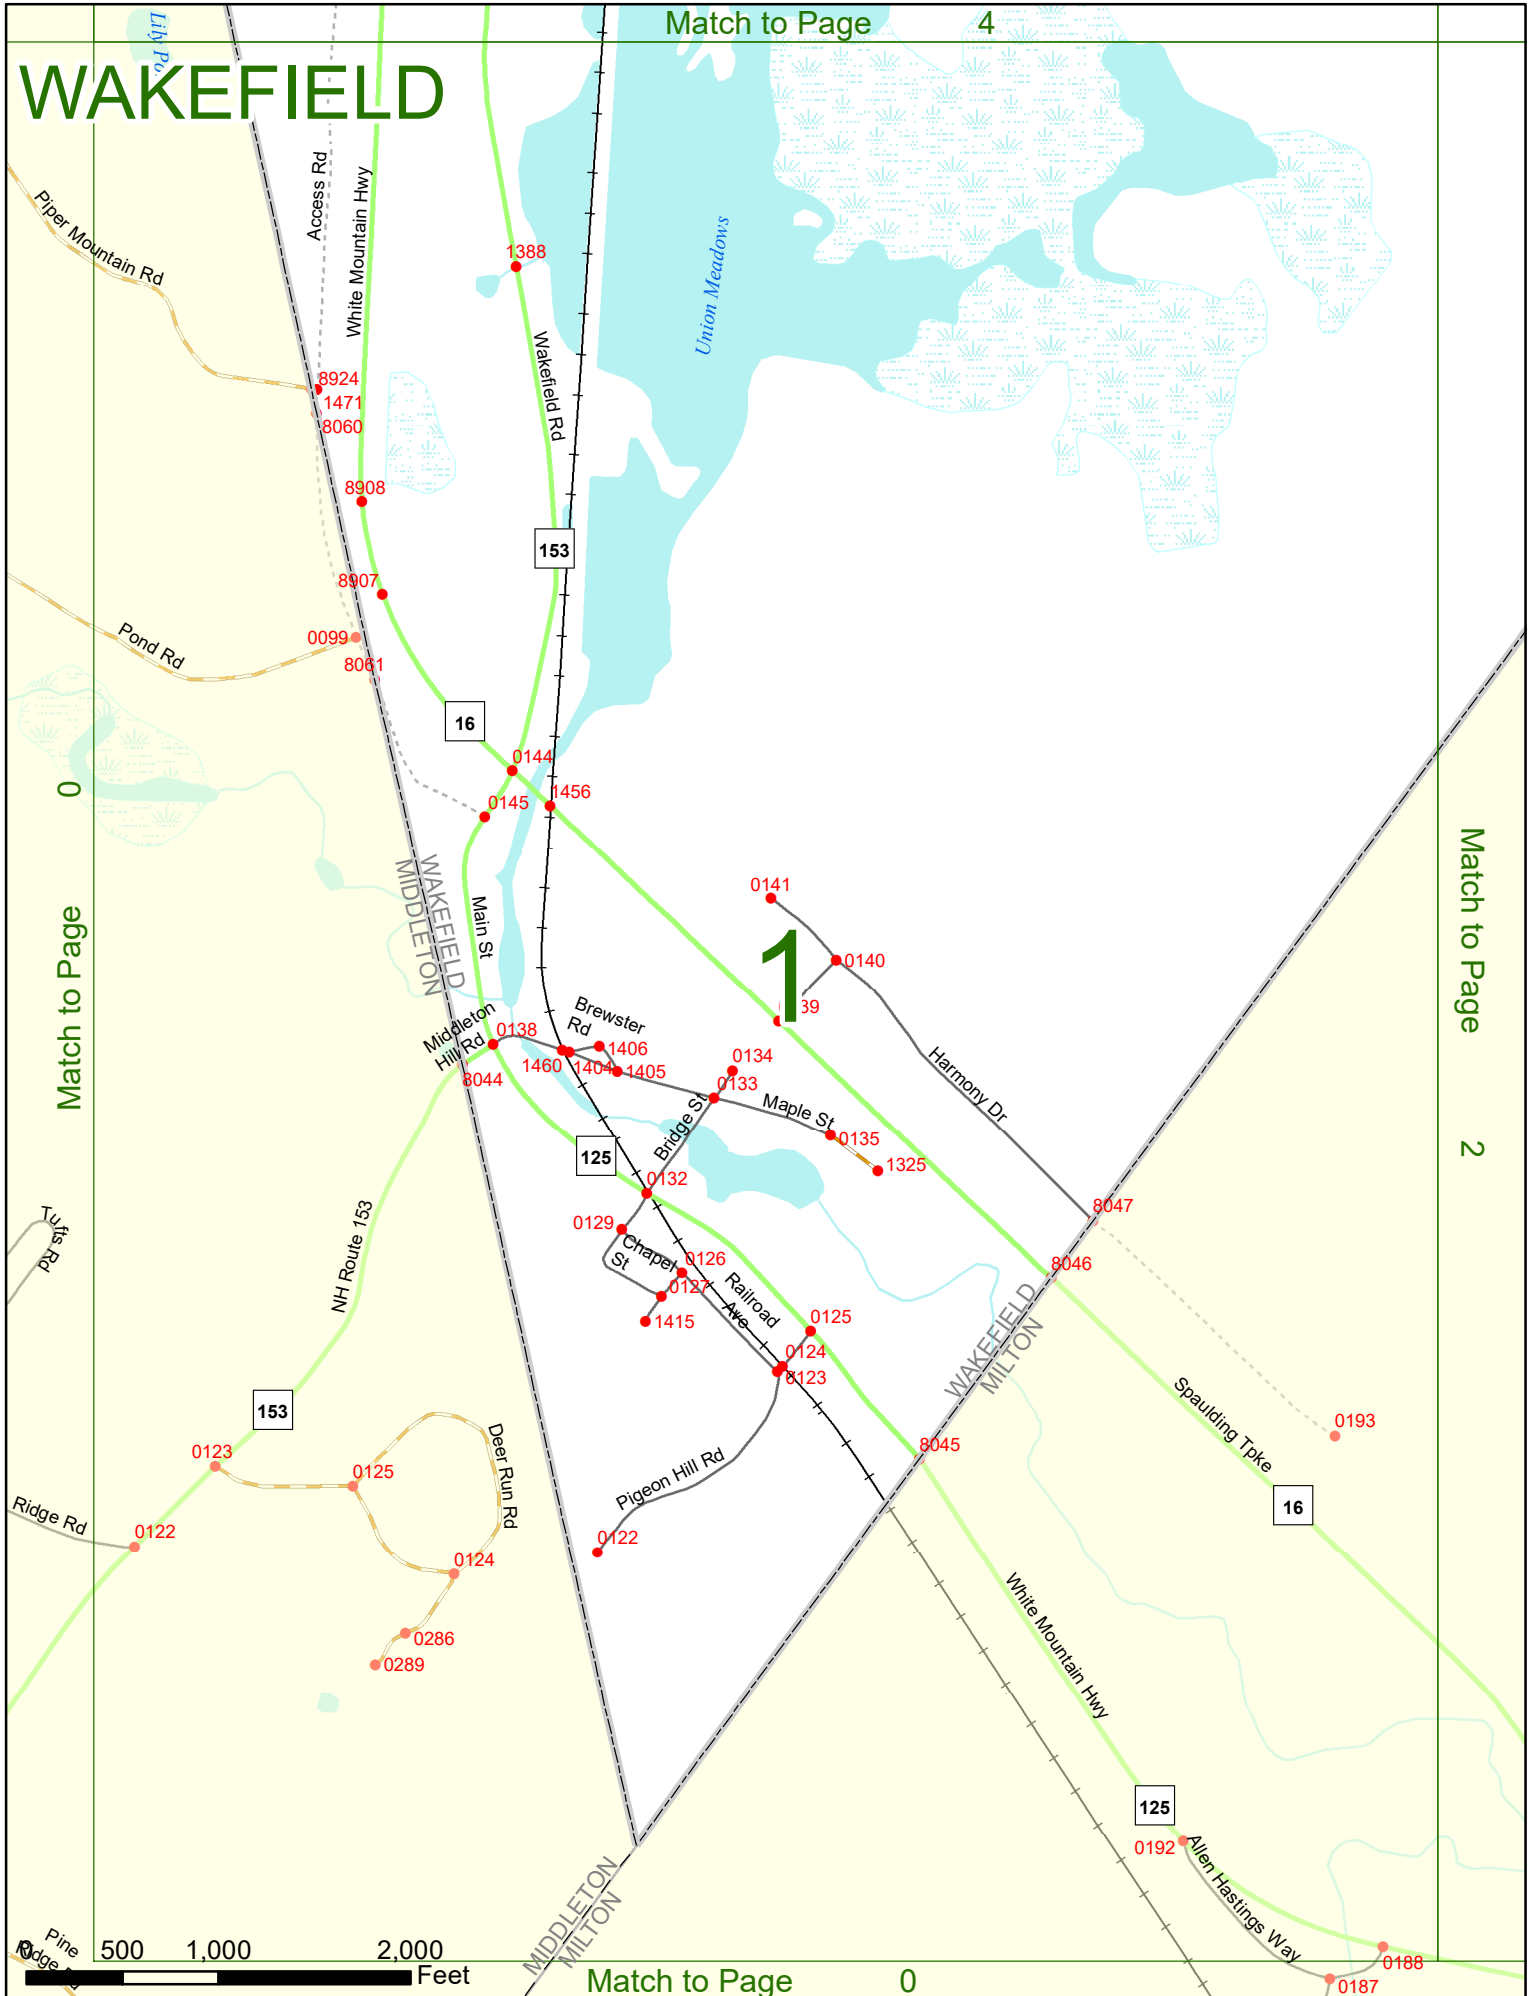

WAKEFIELD

Match to Page 4

Match to Page 0

Match to Page 2

1

Match to Page 0