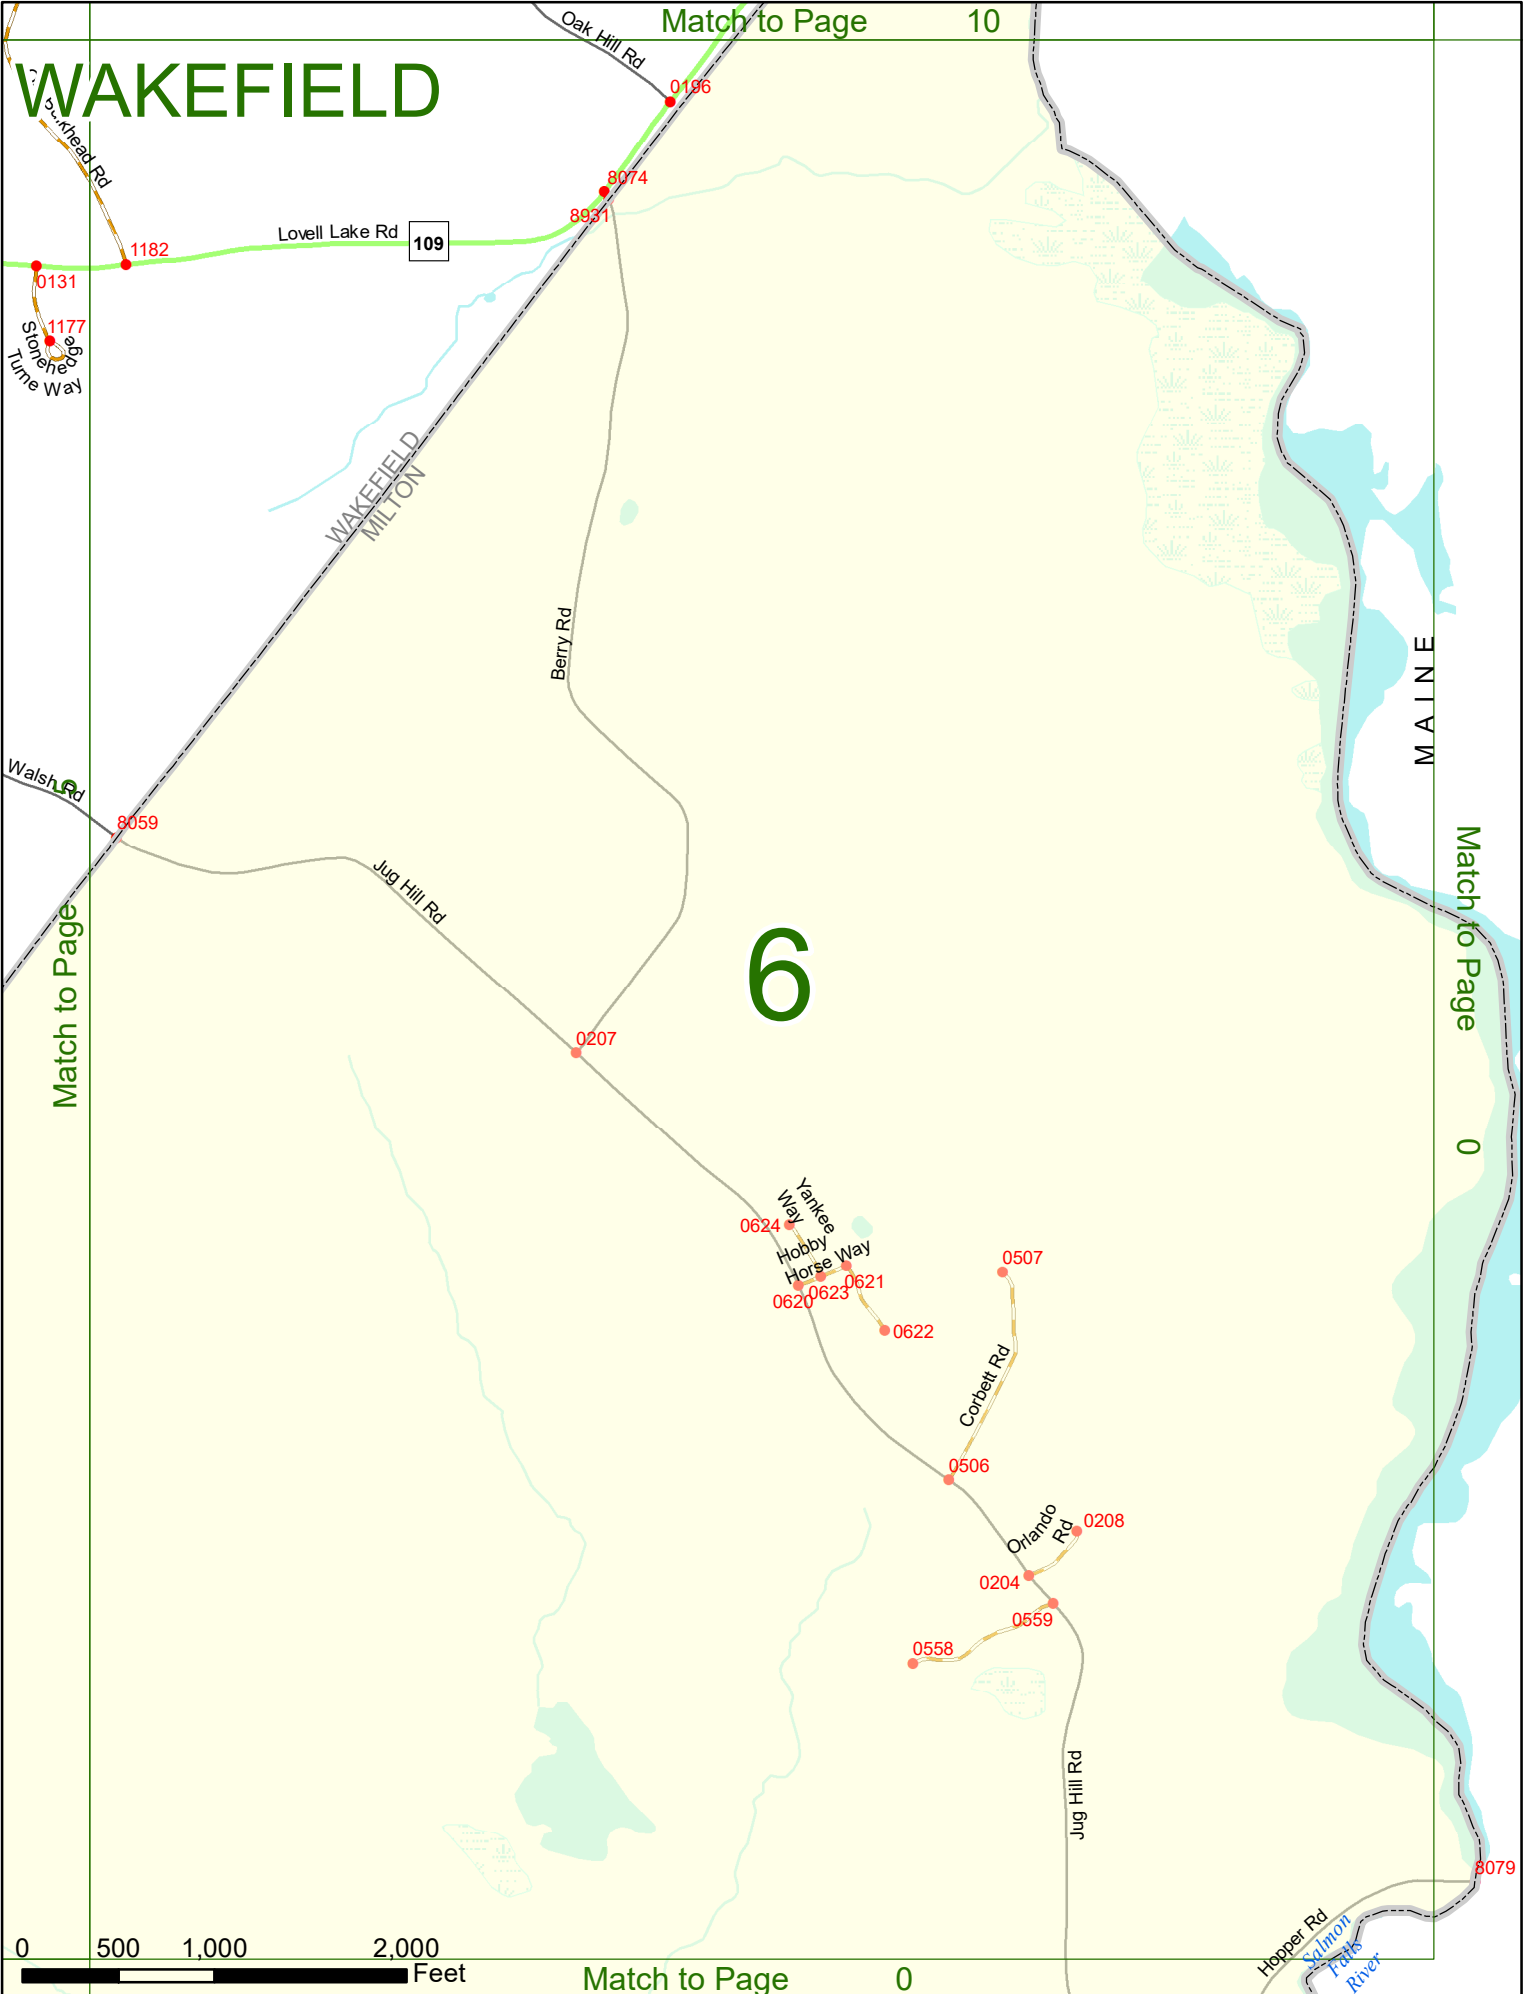

WAKEFIELD

Match to Page 10

0 500 1,000 2,000 Feet

Match to Page 0