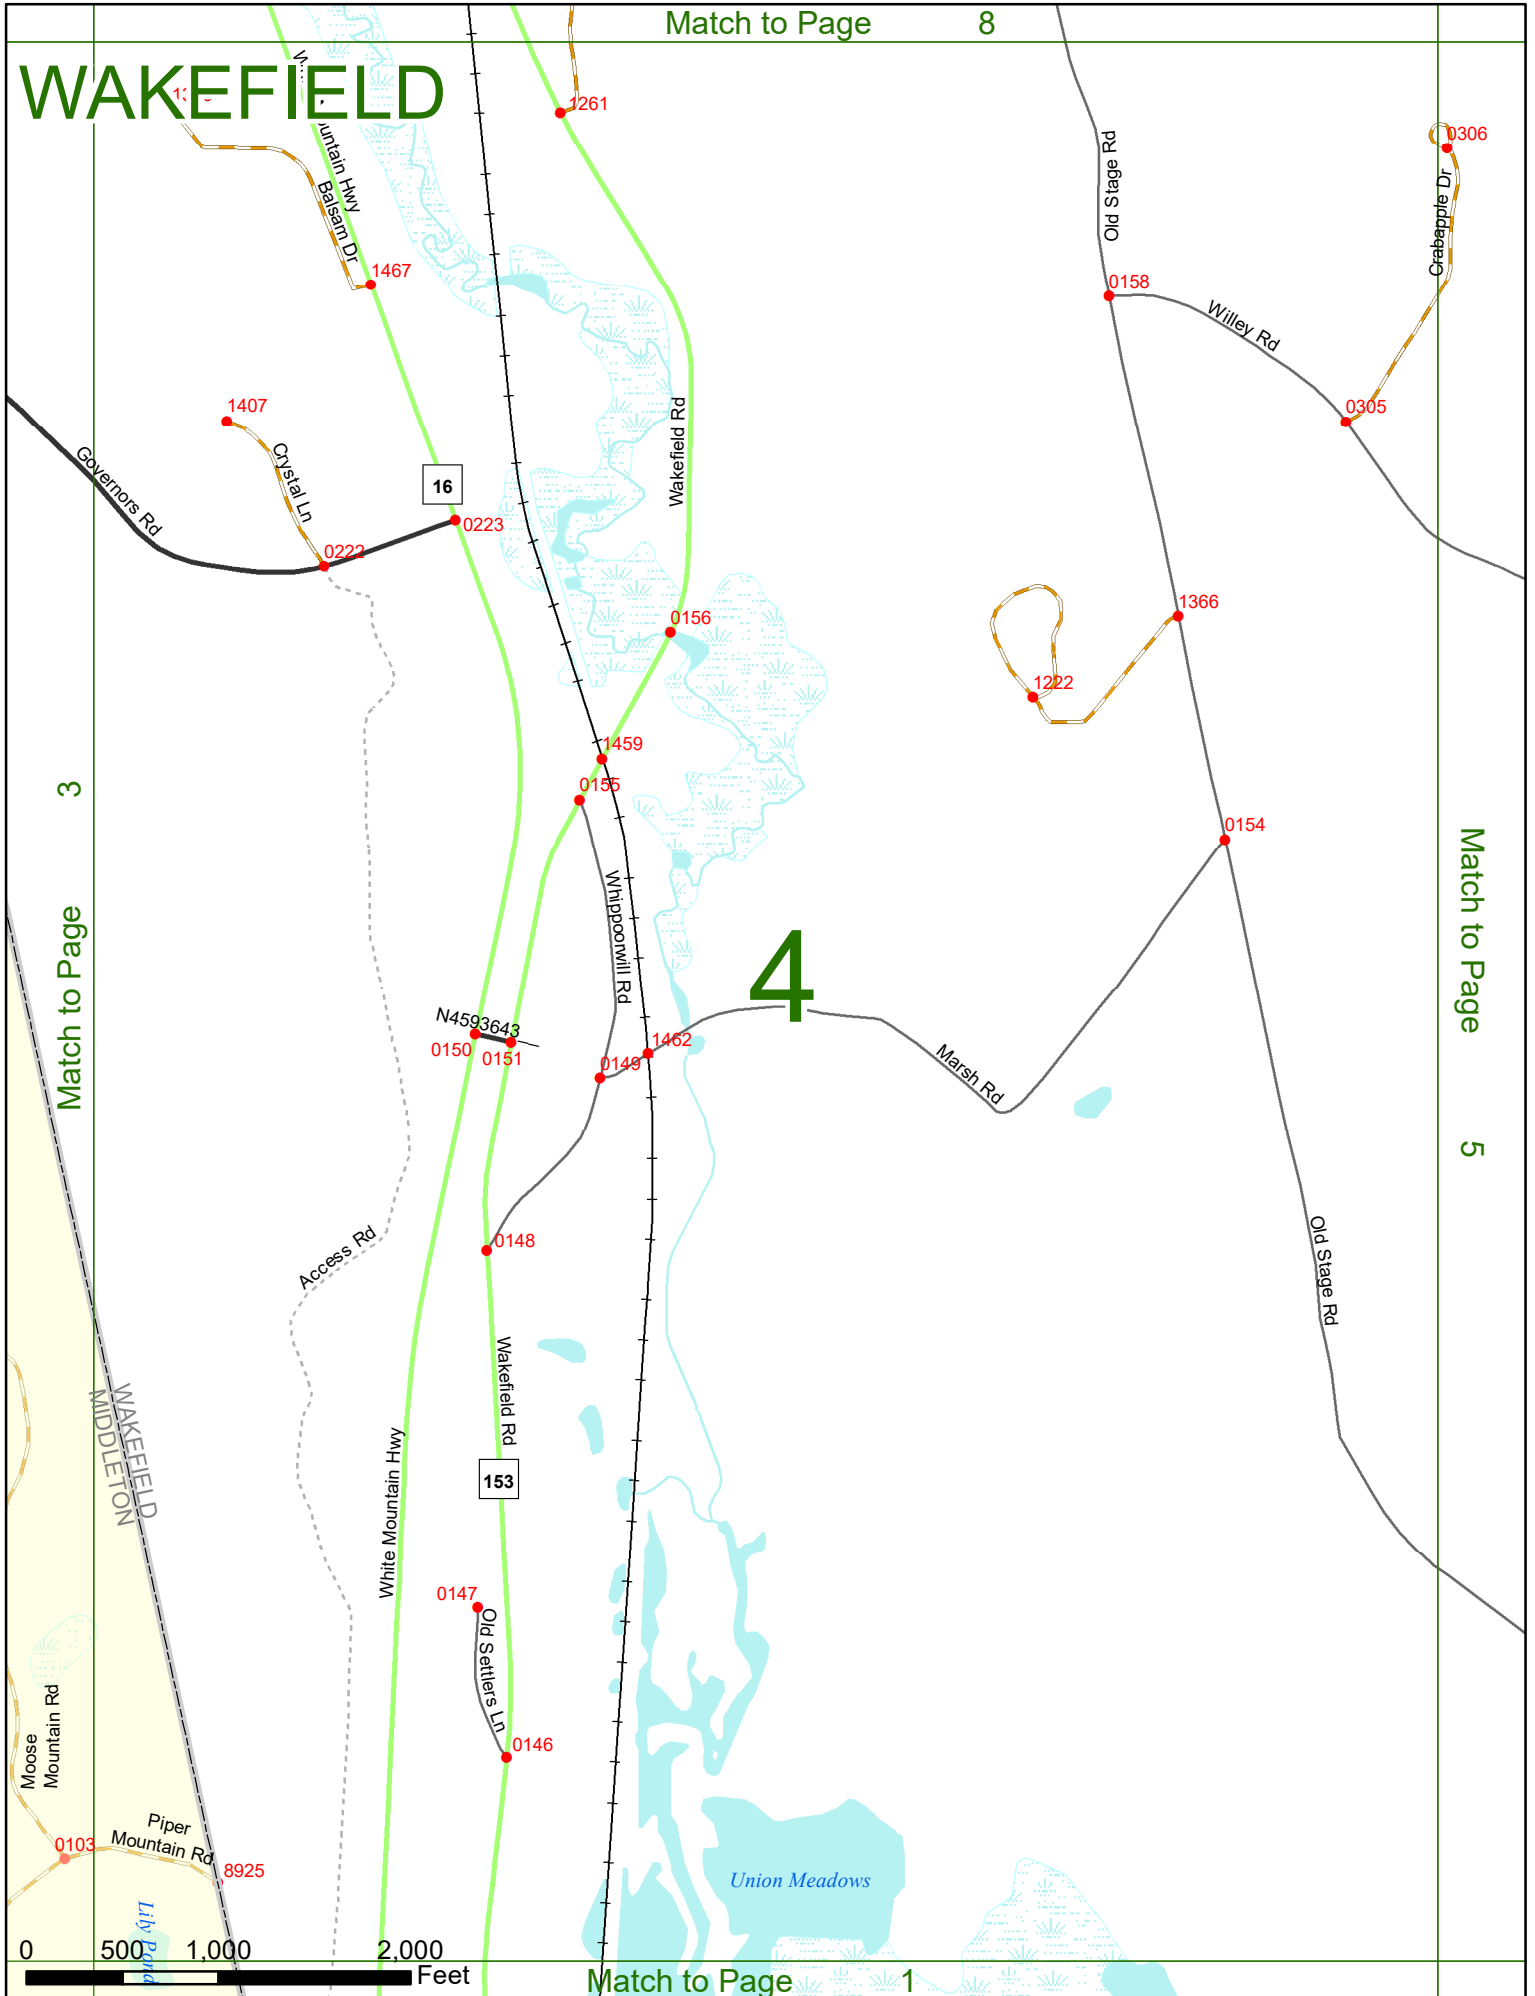

0104

New Portsmouth Rd

Piper Mountain Rd

0103

Lily Pond

0 500 1,000 2,000 Feet

Match to Page 0

WAKEFIELD