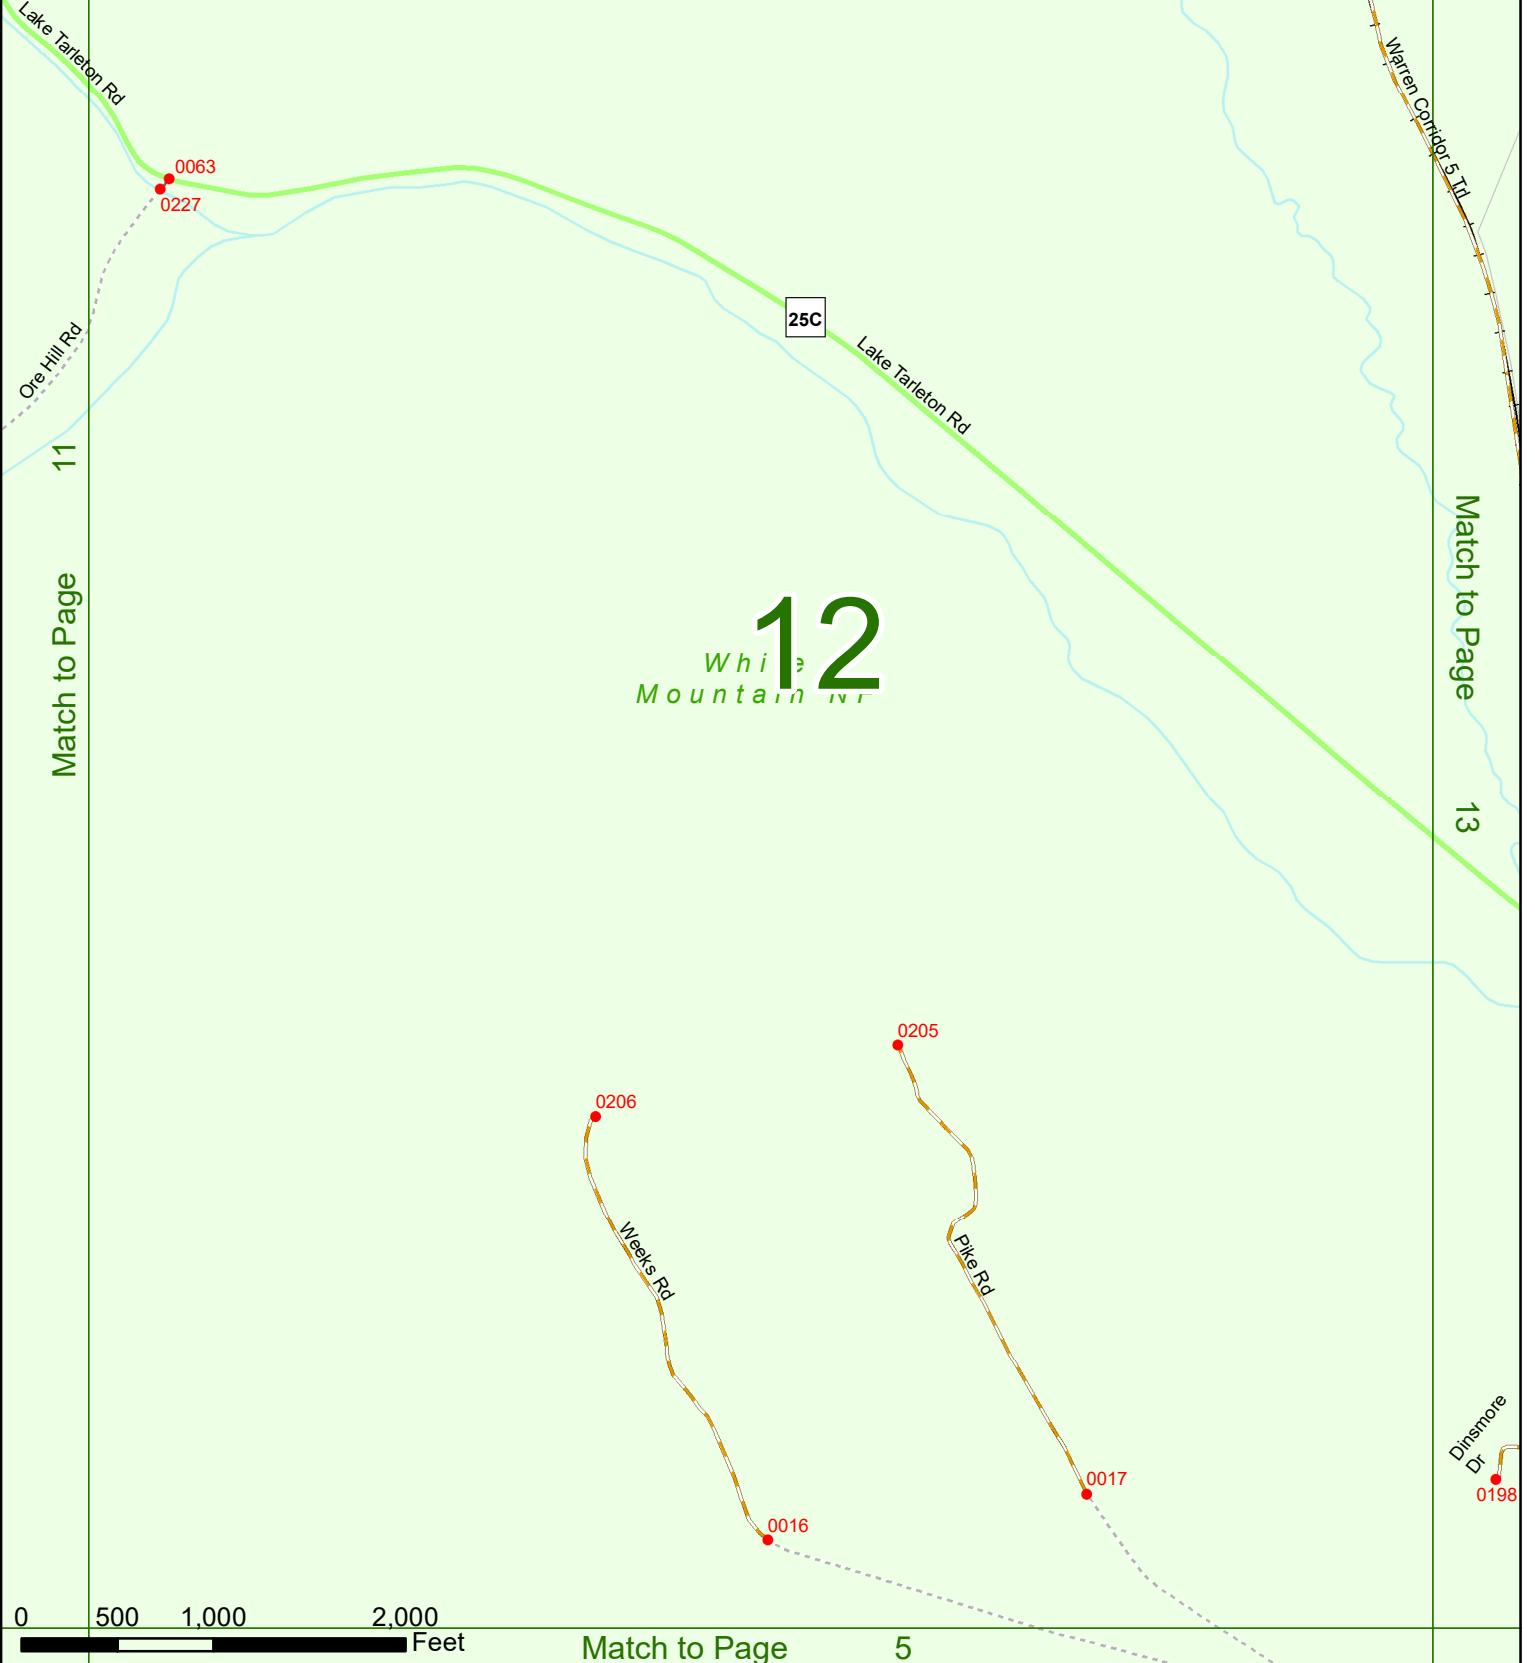

WARREN

White Mountain

Match to Page 11

Match to Page 13