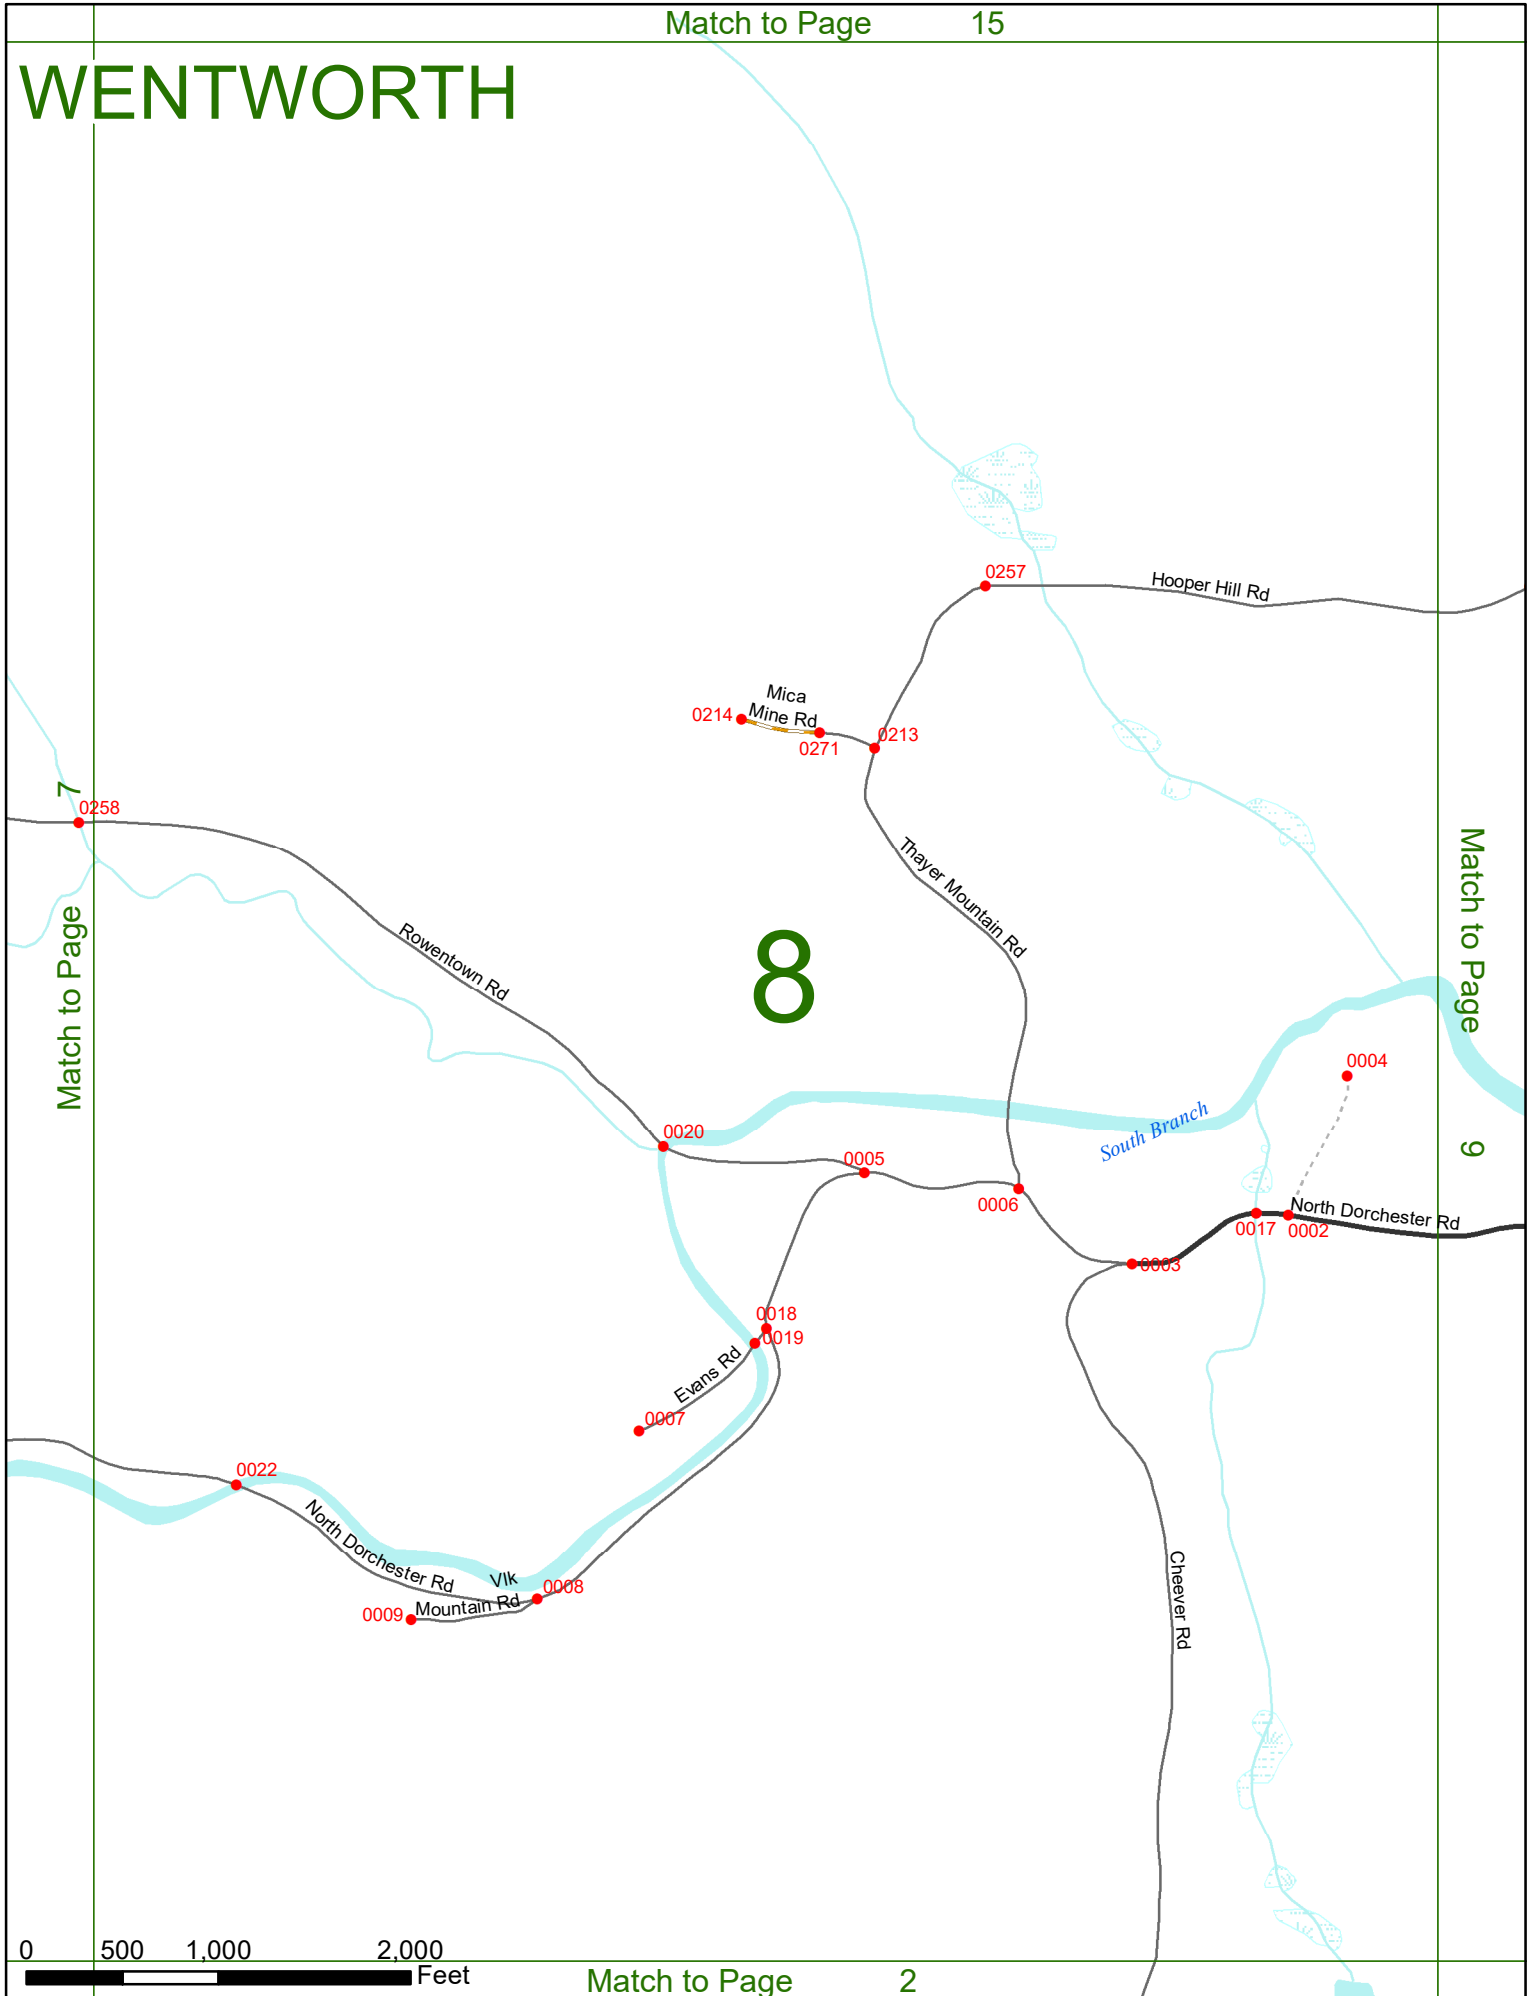

WENTWORTH

Match to Page 7

Match to Page 9

8