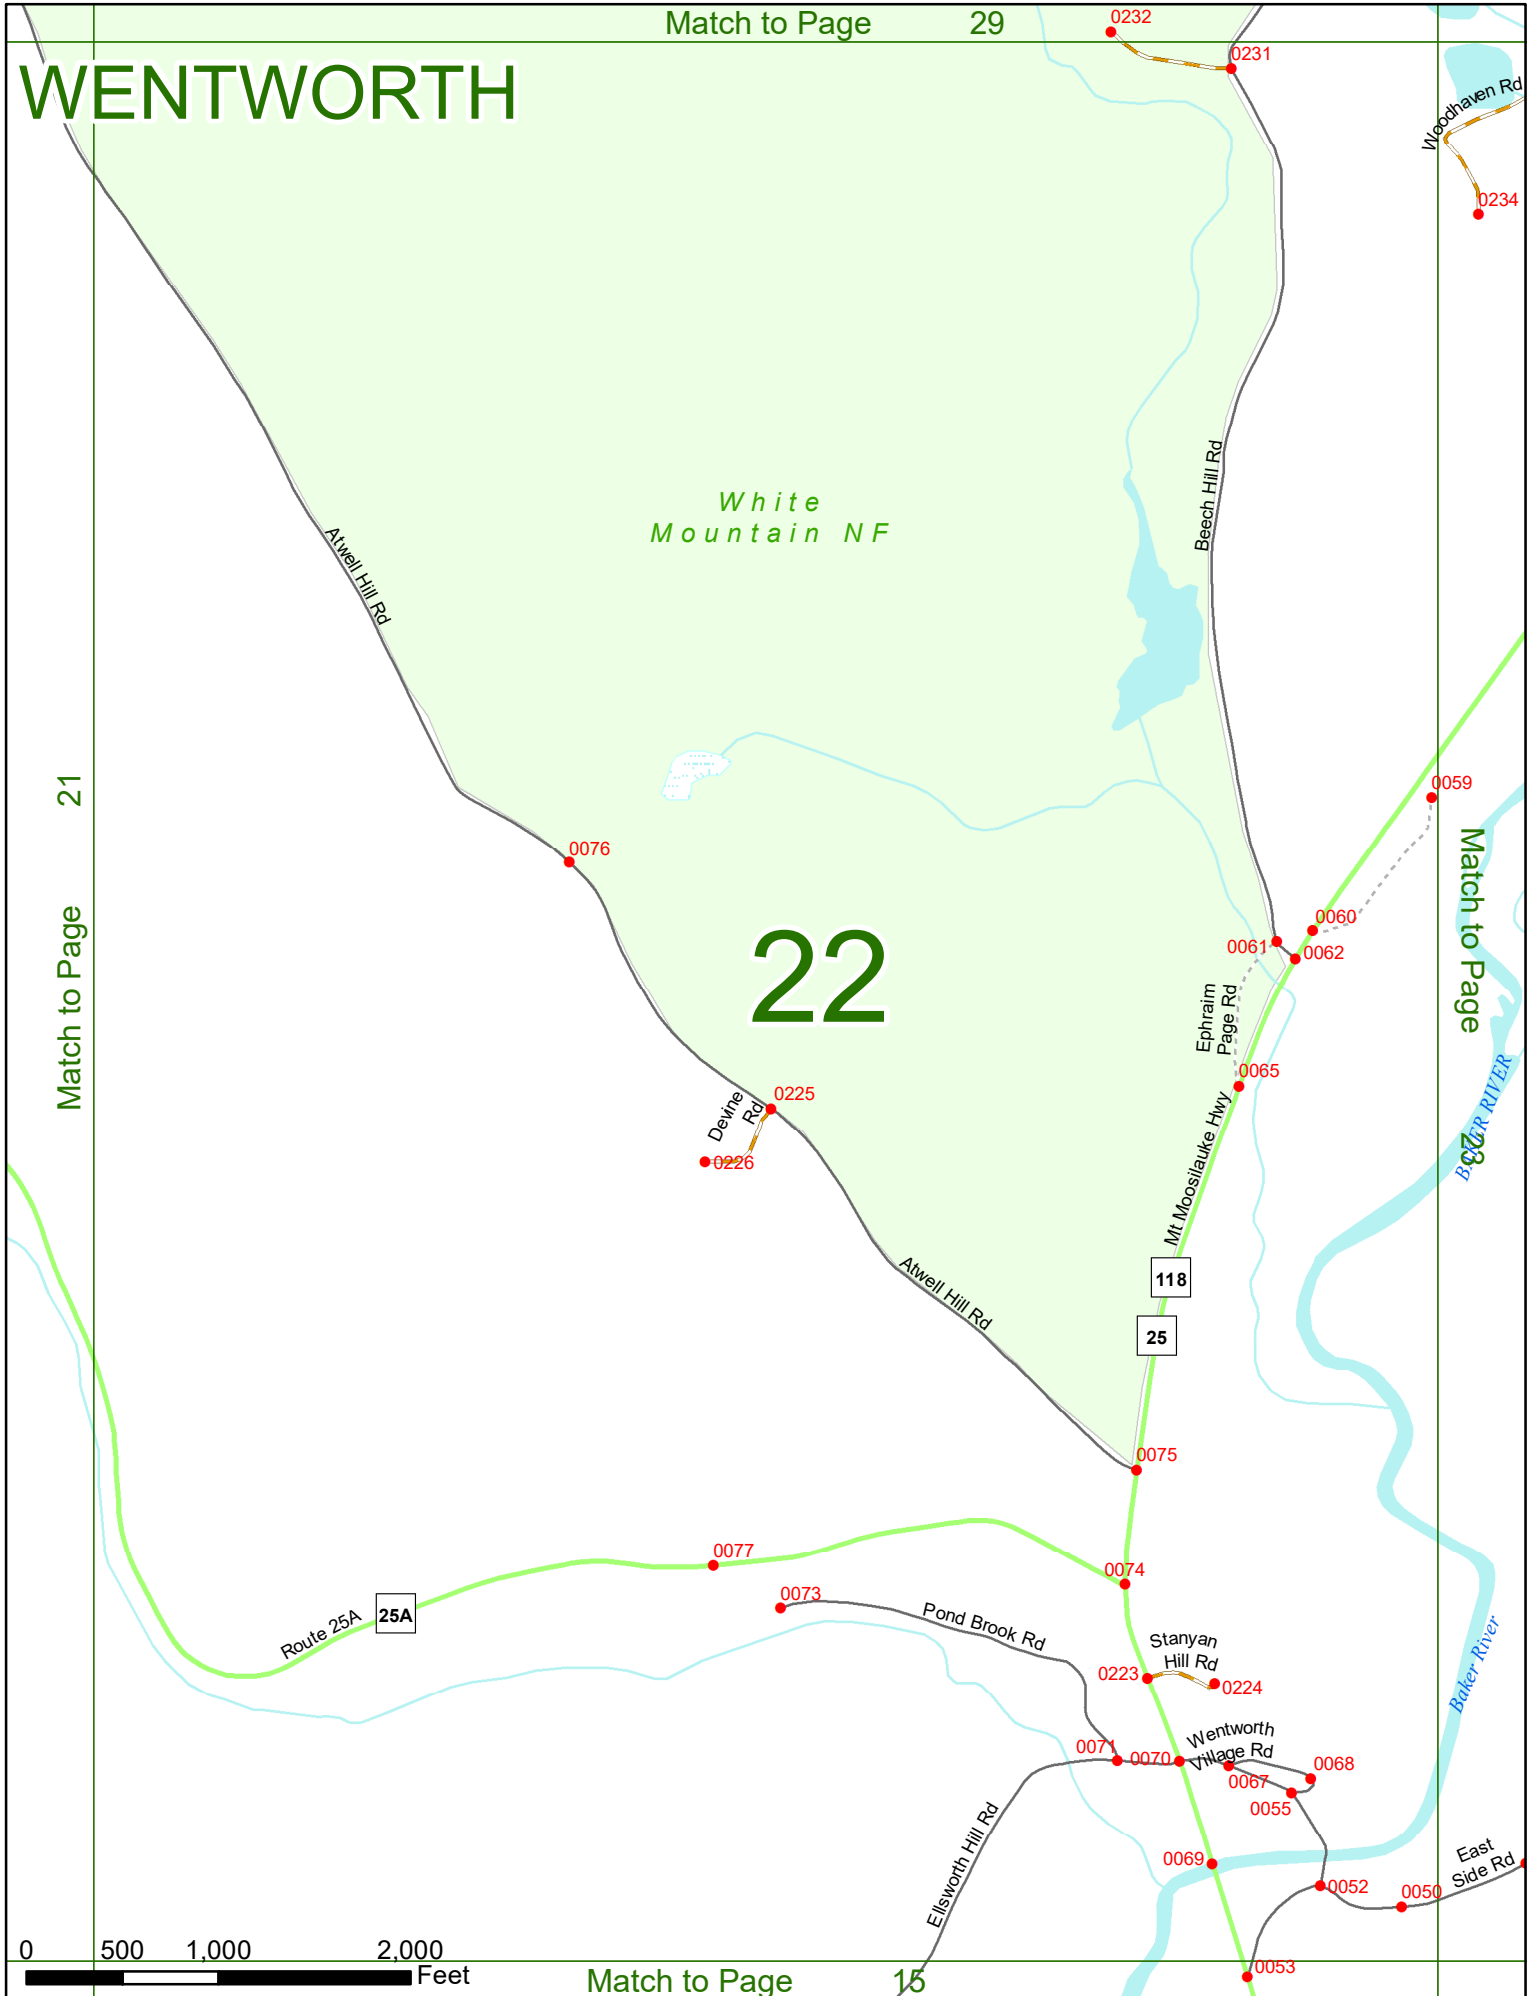

WENTWORTH

White Mountain NF

22

21

Match to Page

Match to Page

23