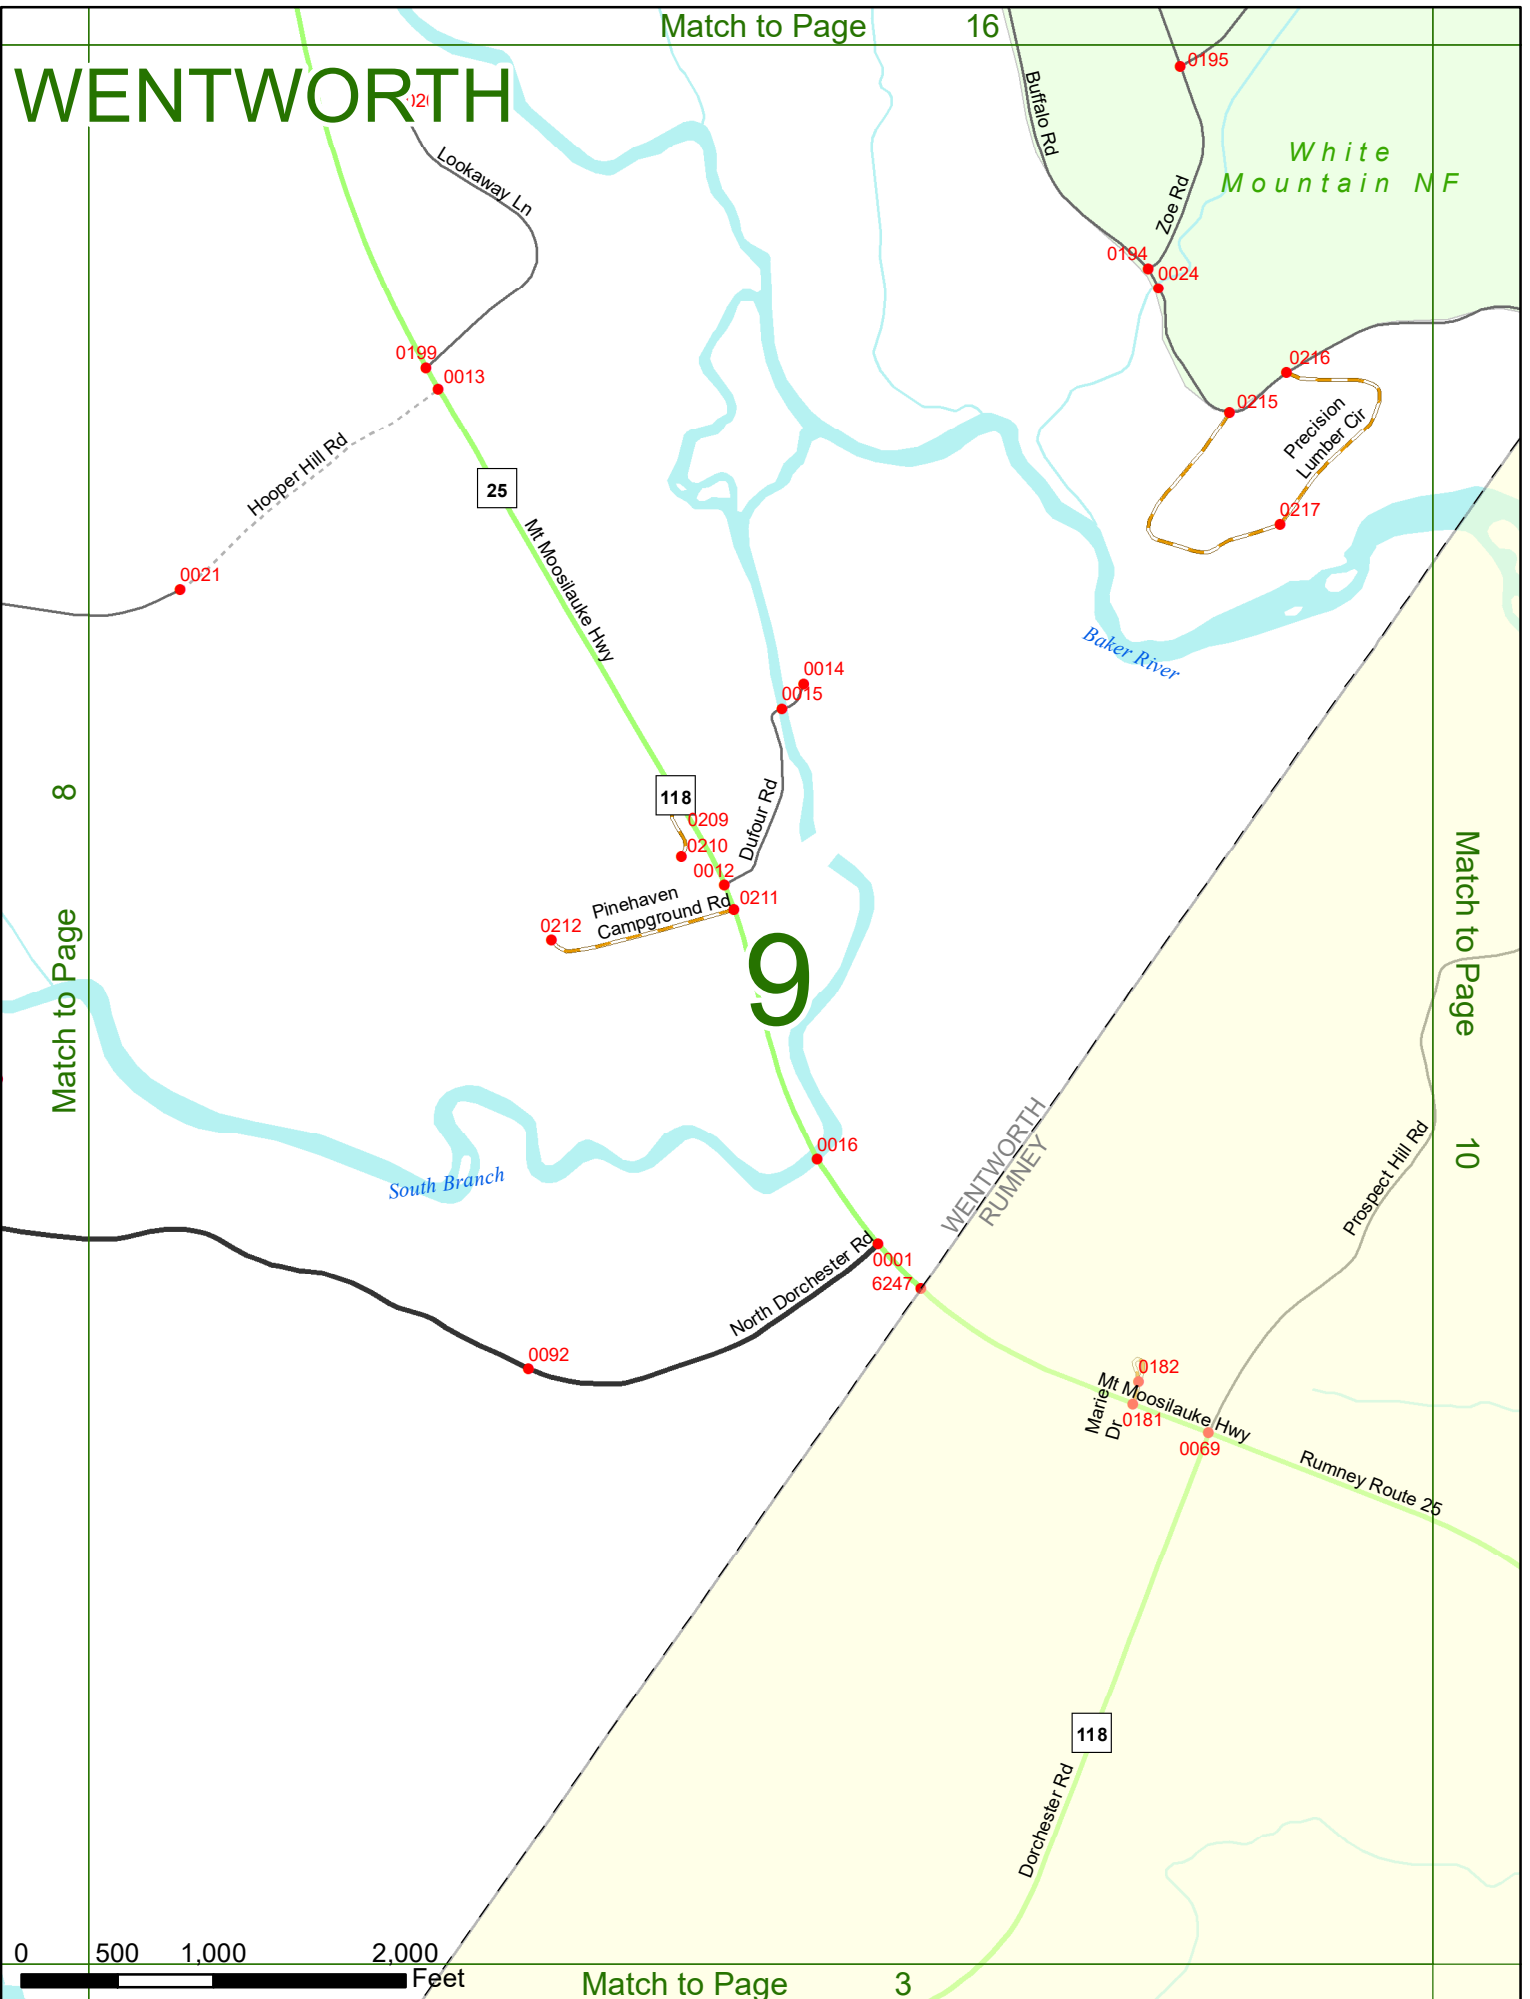

WENTWORTH

Match to Page 16

8

Match to Page

Match to Page

10

9

Match to Page 3