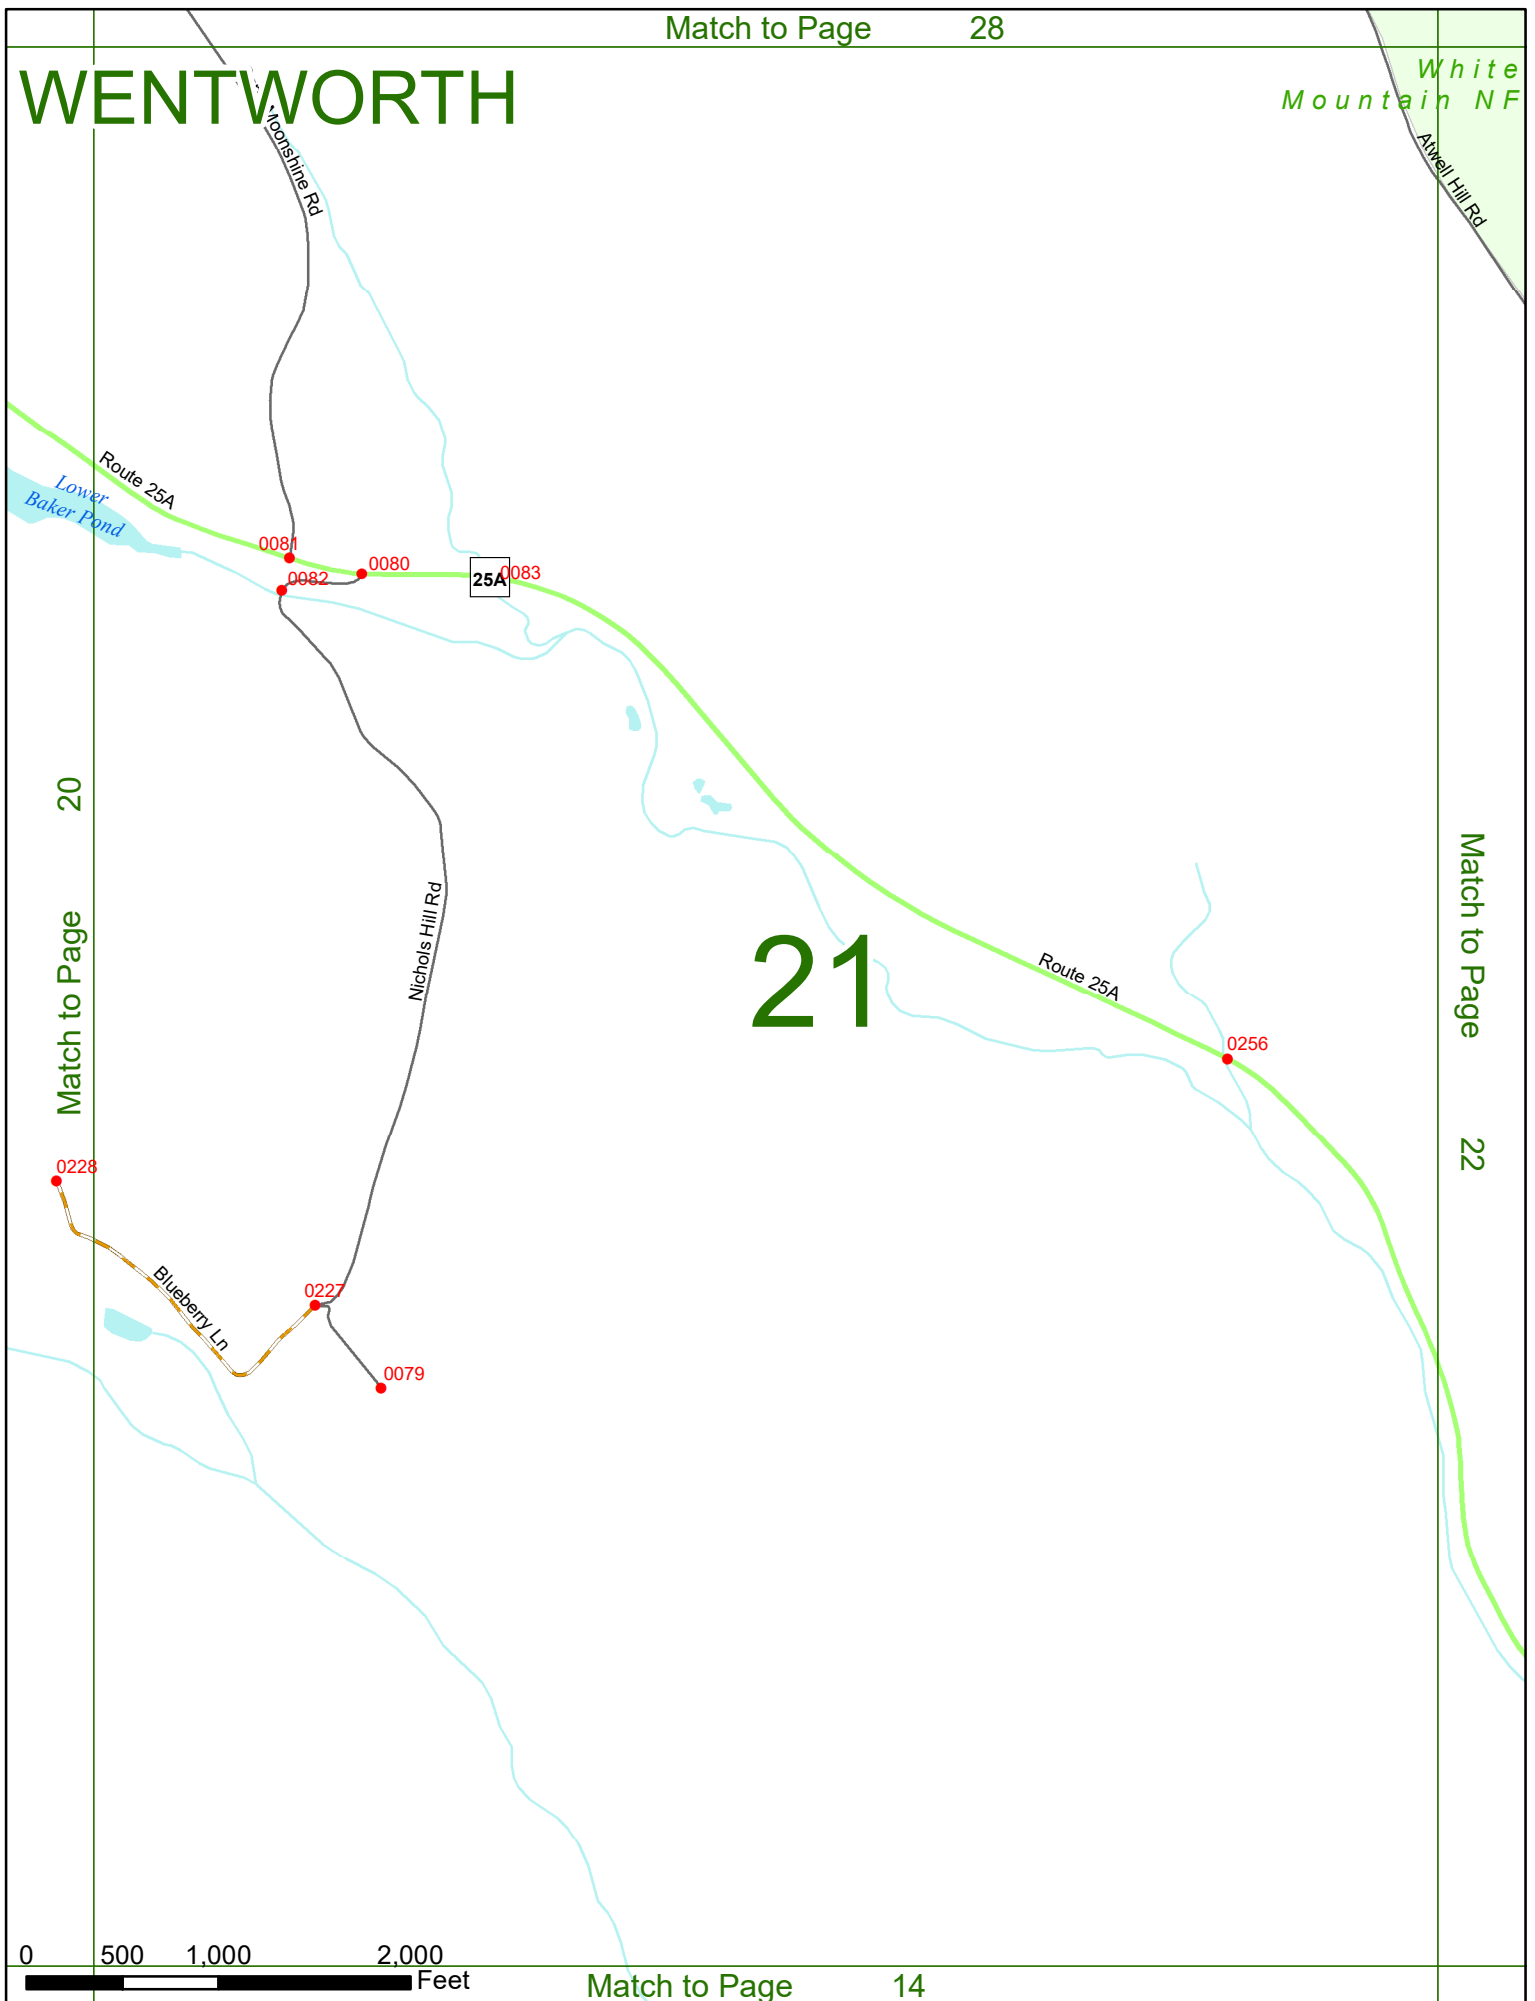

WENTWORTH

White Mountain NF

20

Match to Page

Match to Page

22