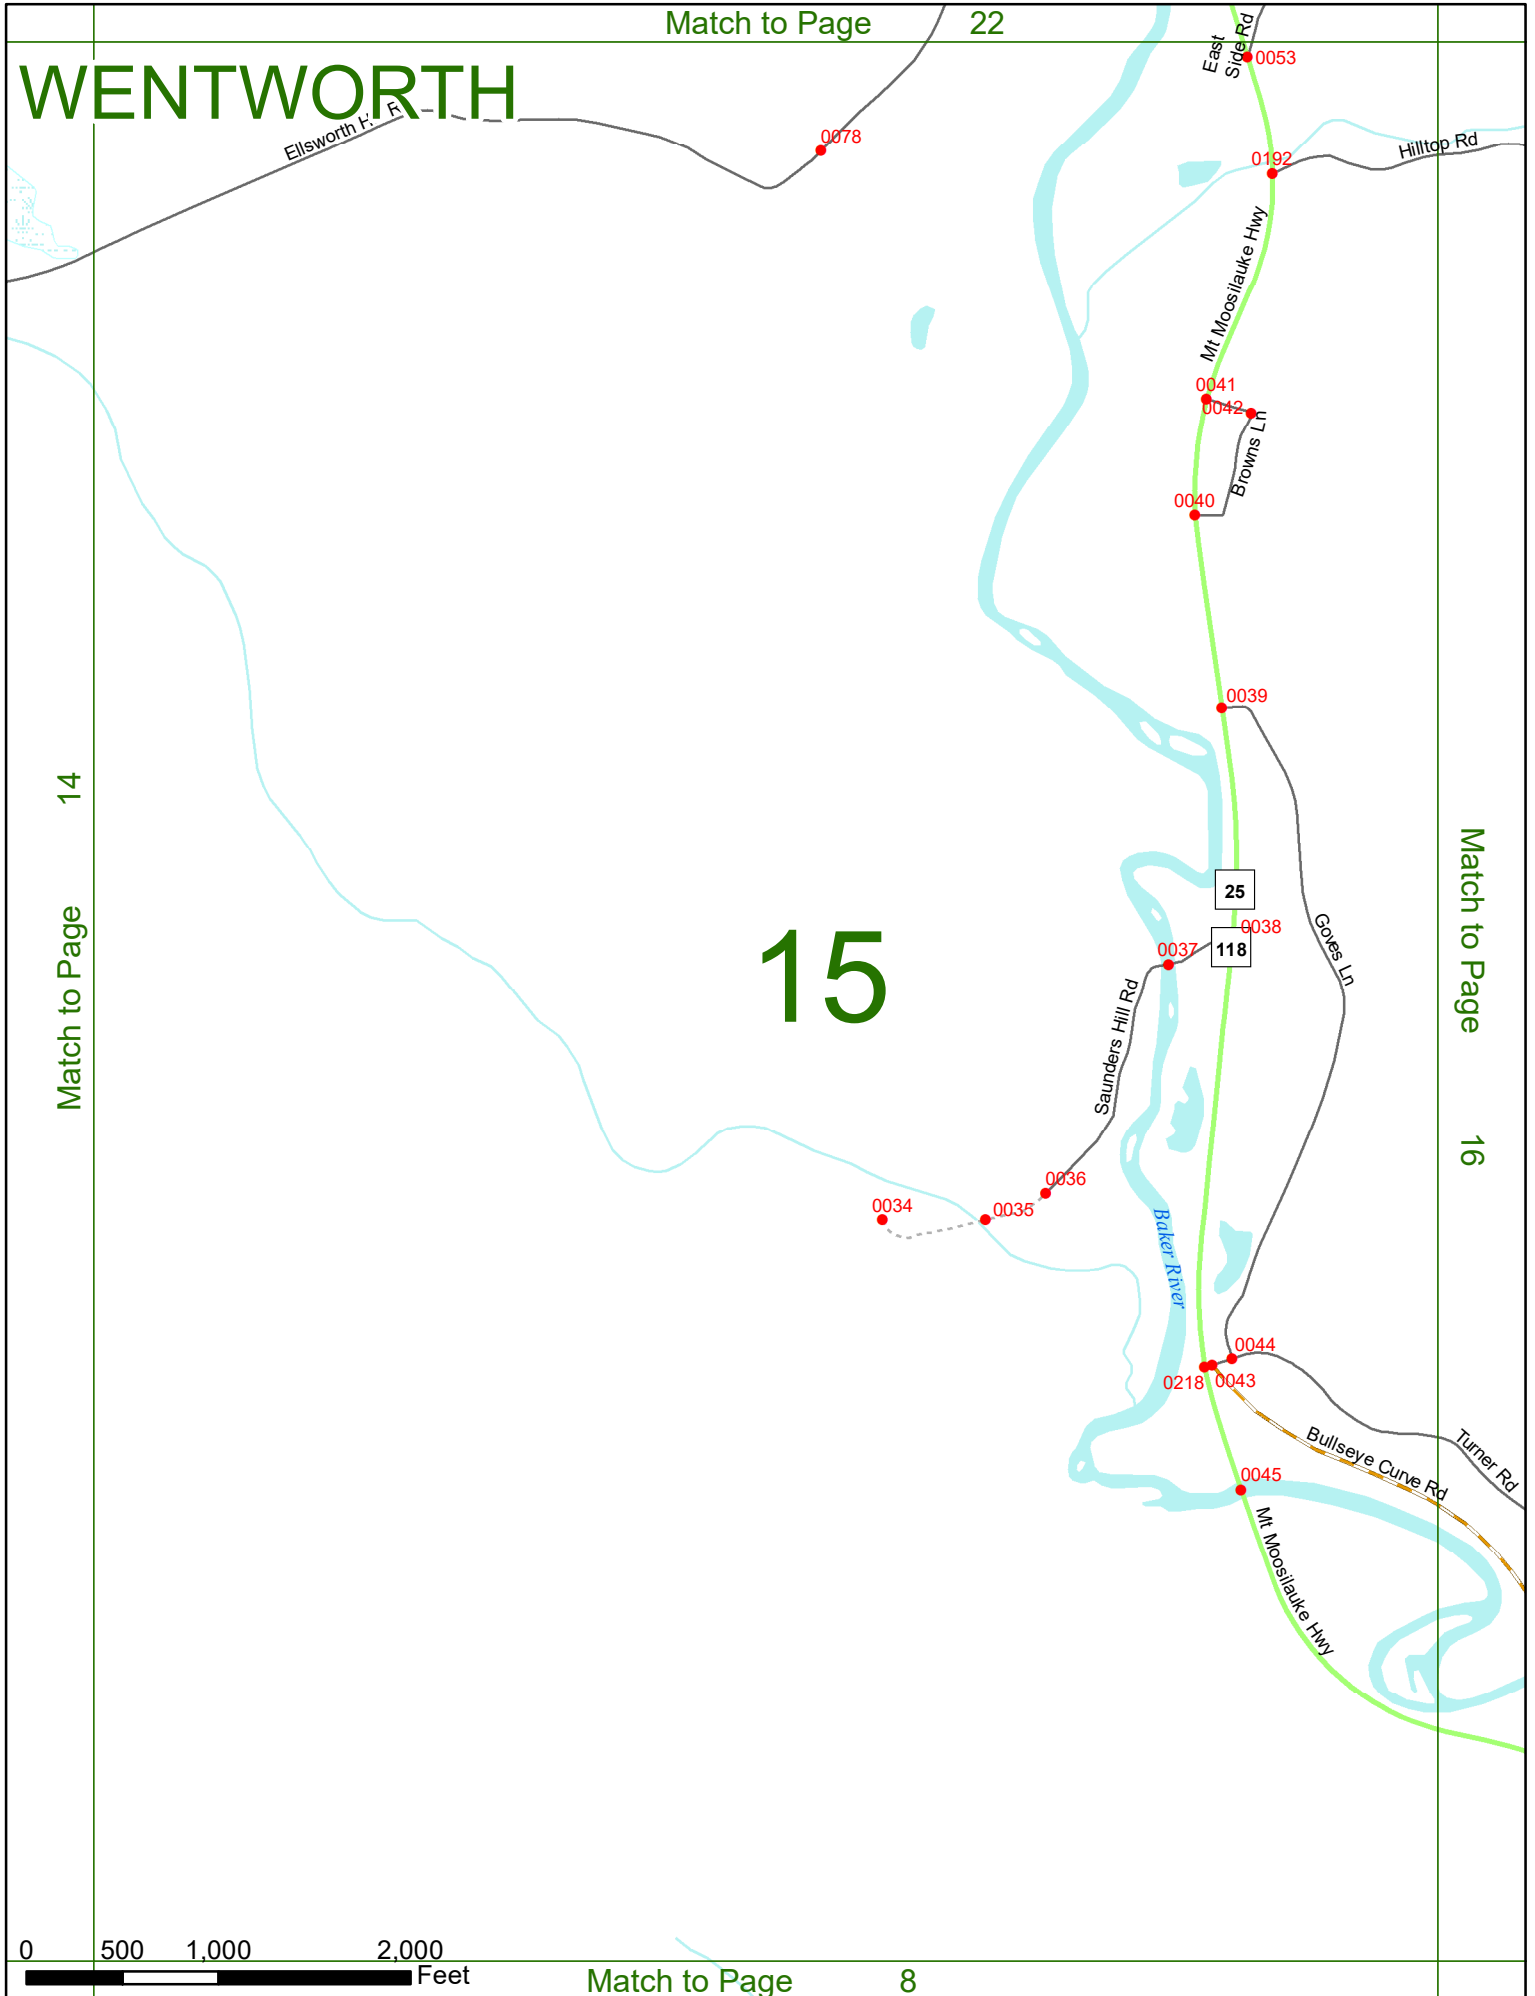

WENTWORTH

Match to Page 22

14

Match to Page

15

Match to Page

16

Match to Page 8