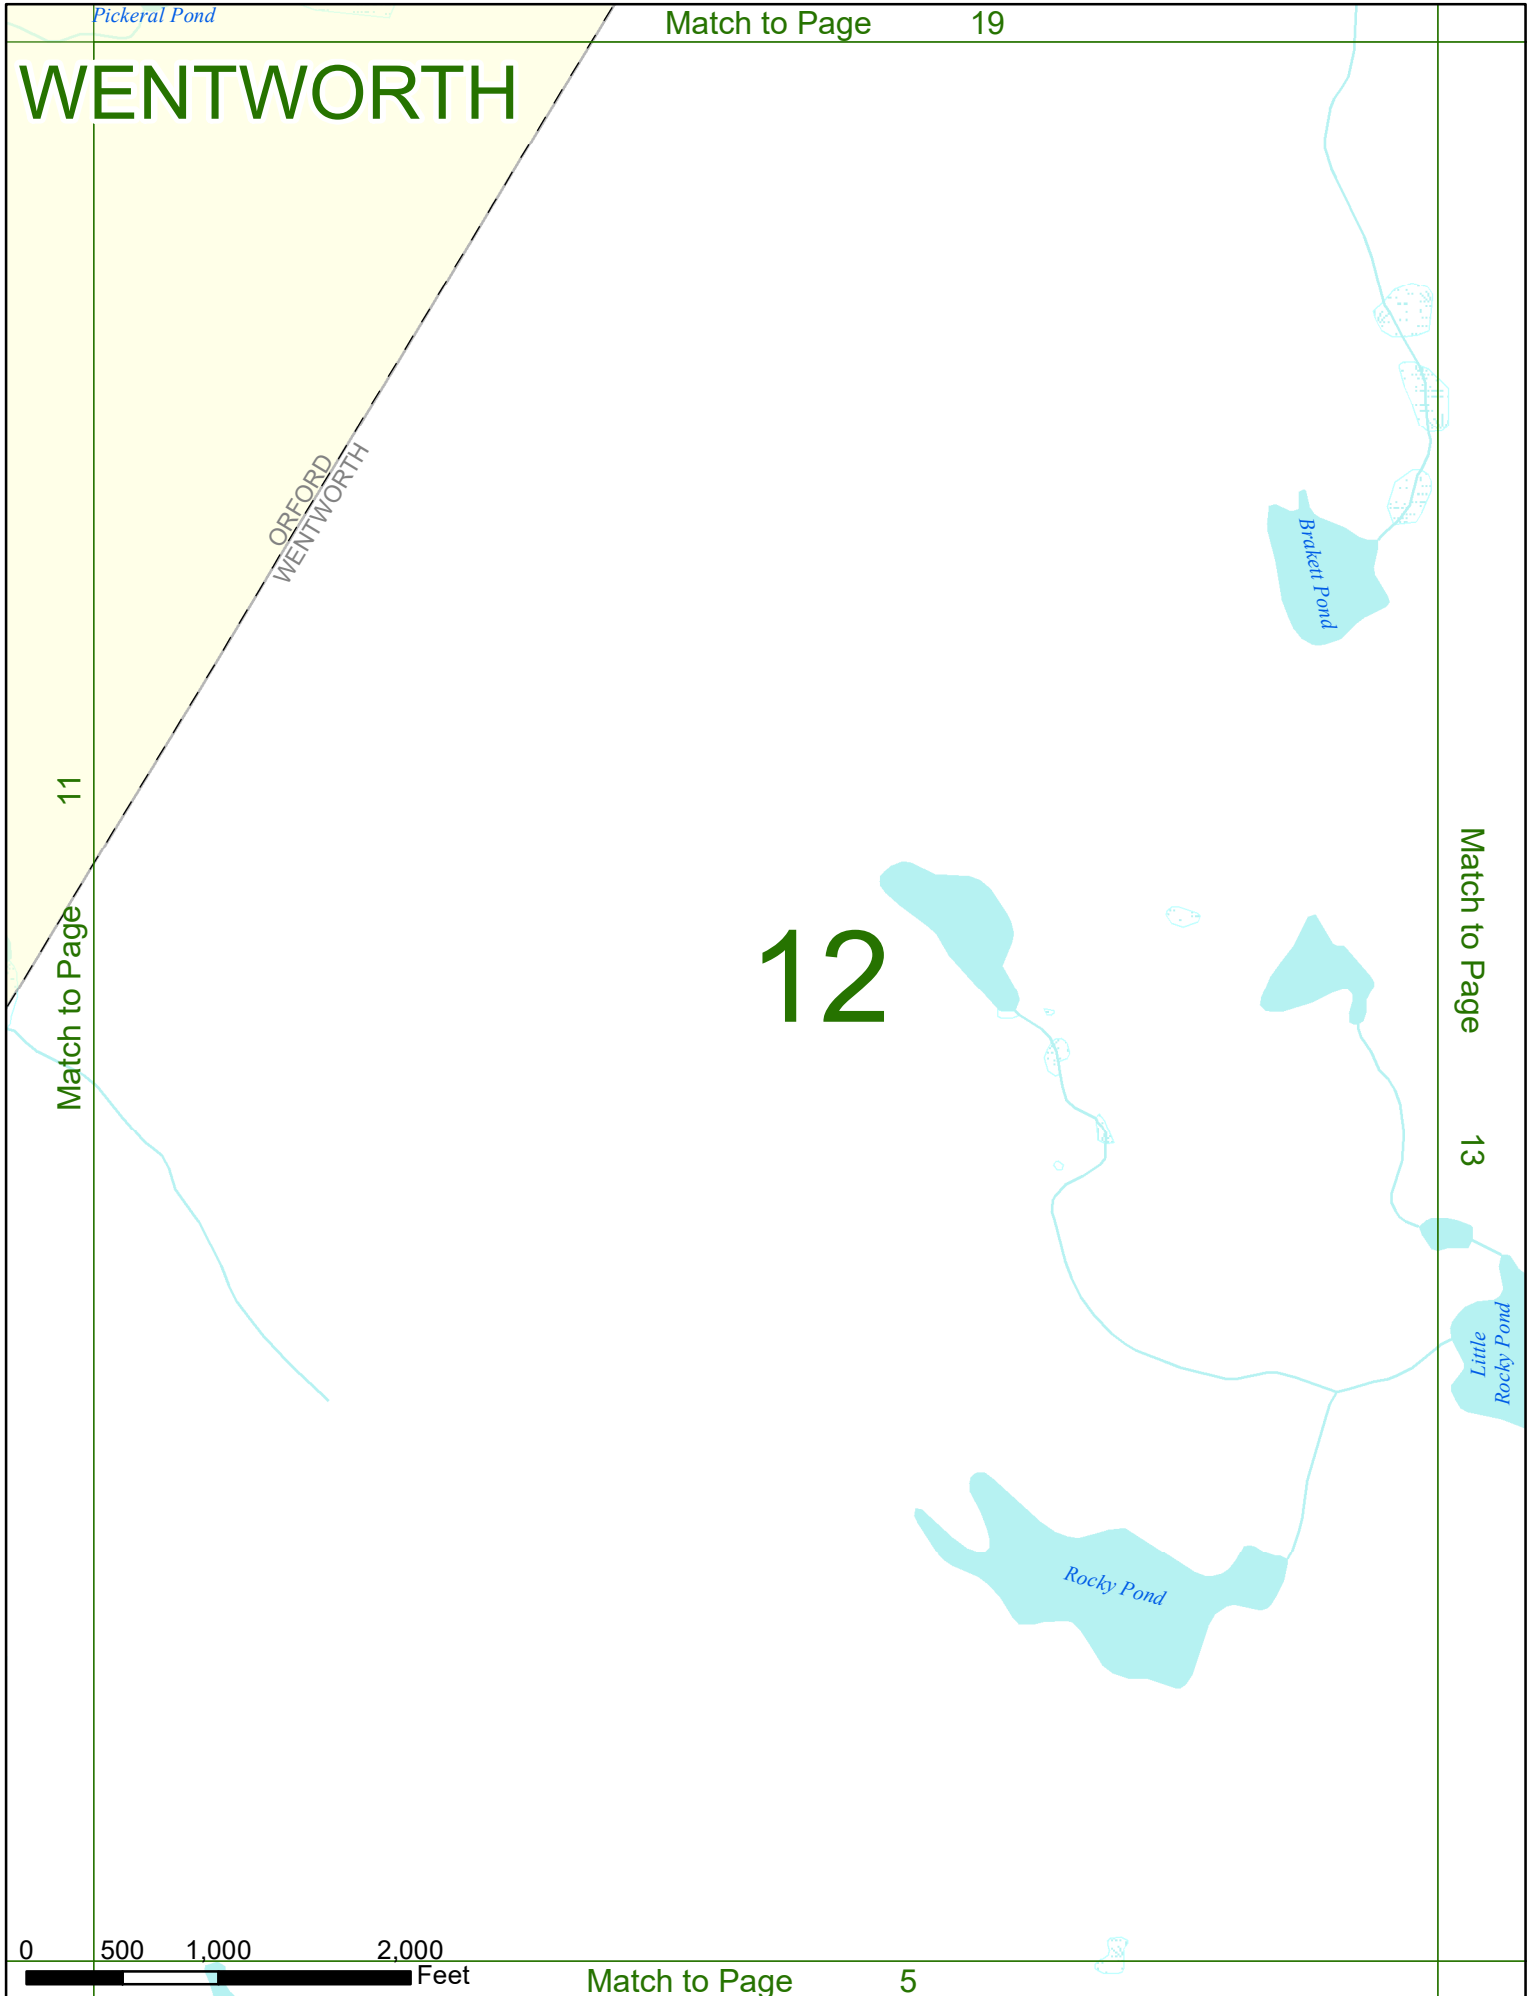

Match to Page

13

Little
Rocky Pond

Brakett Pond

Rocky Pond

0 500 1,000 2,000 Feet

Match to Page 5

WENTWORTH