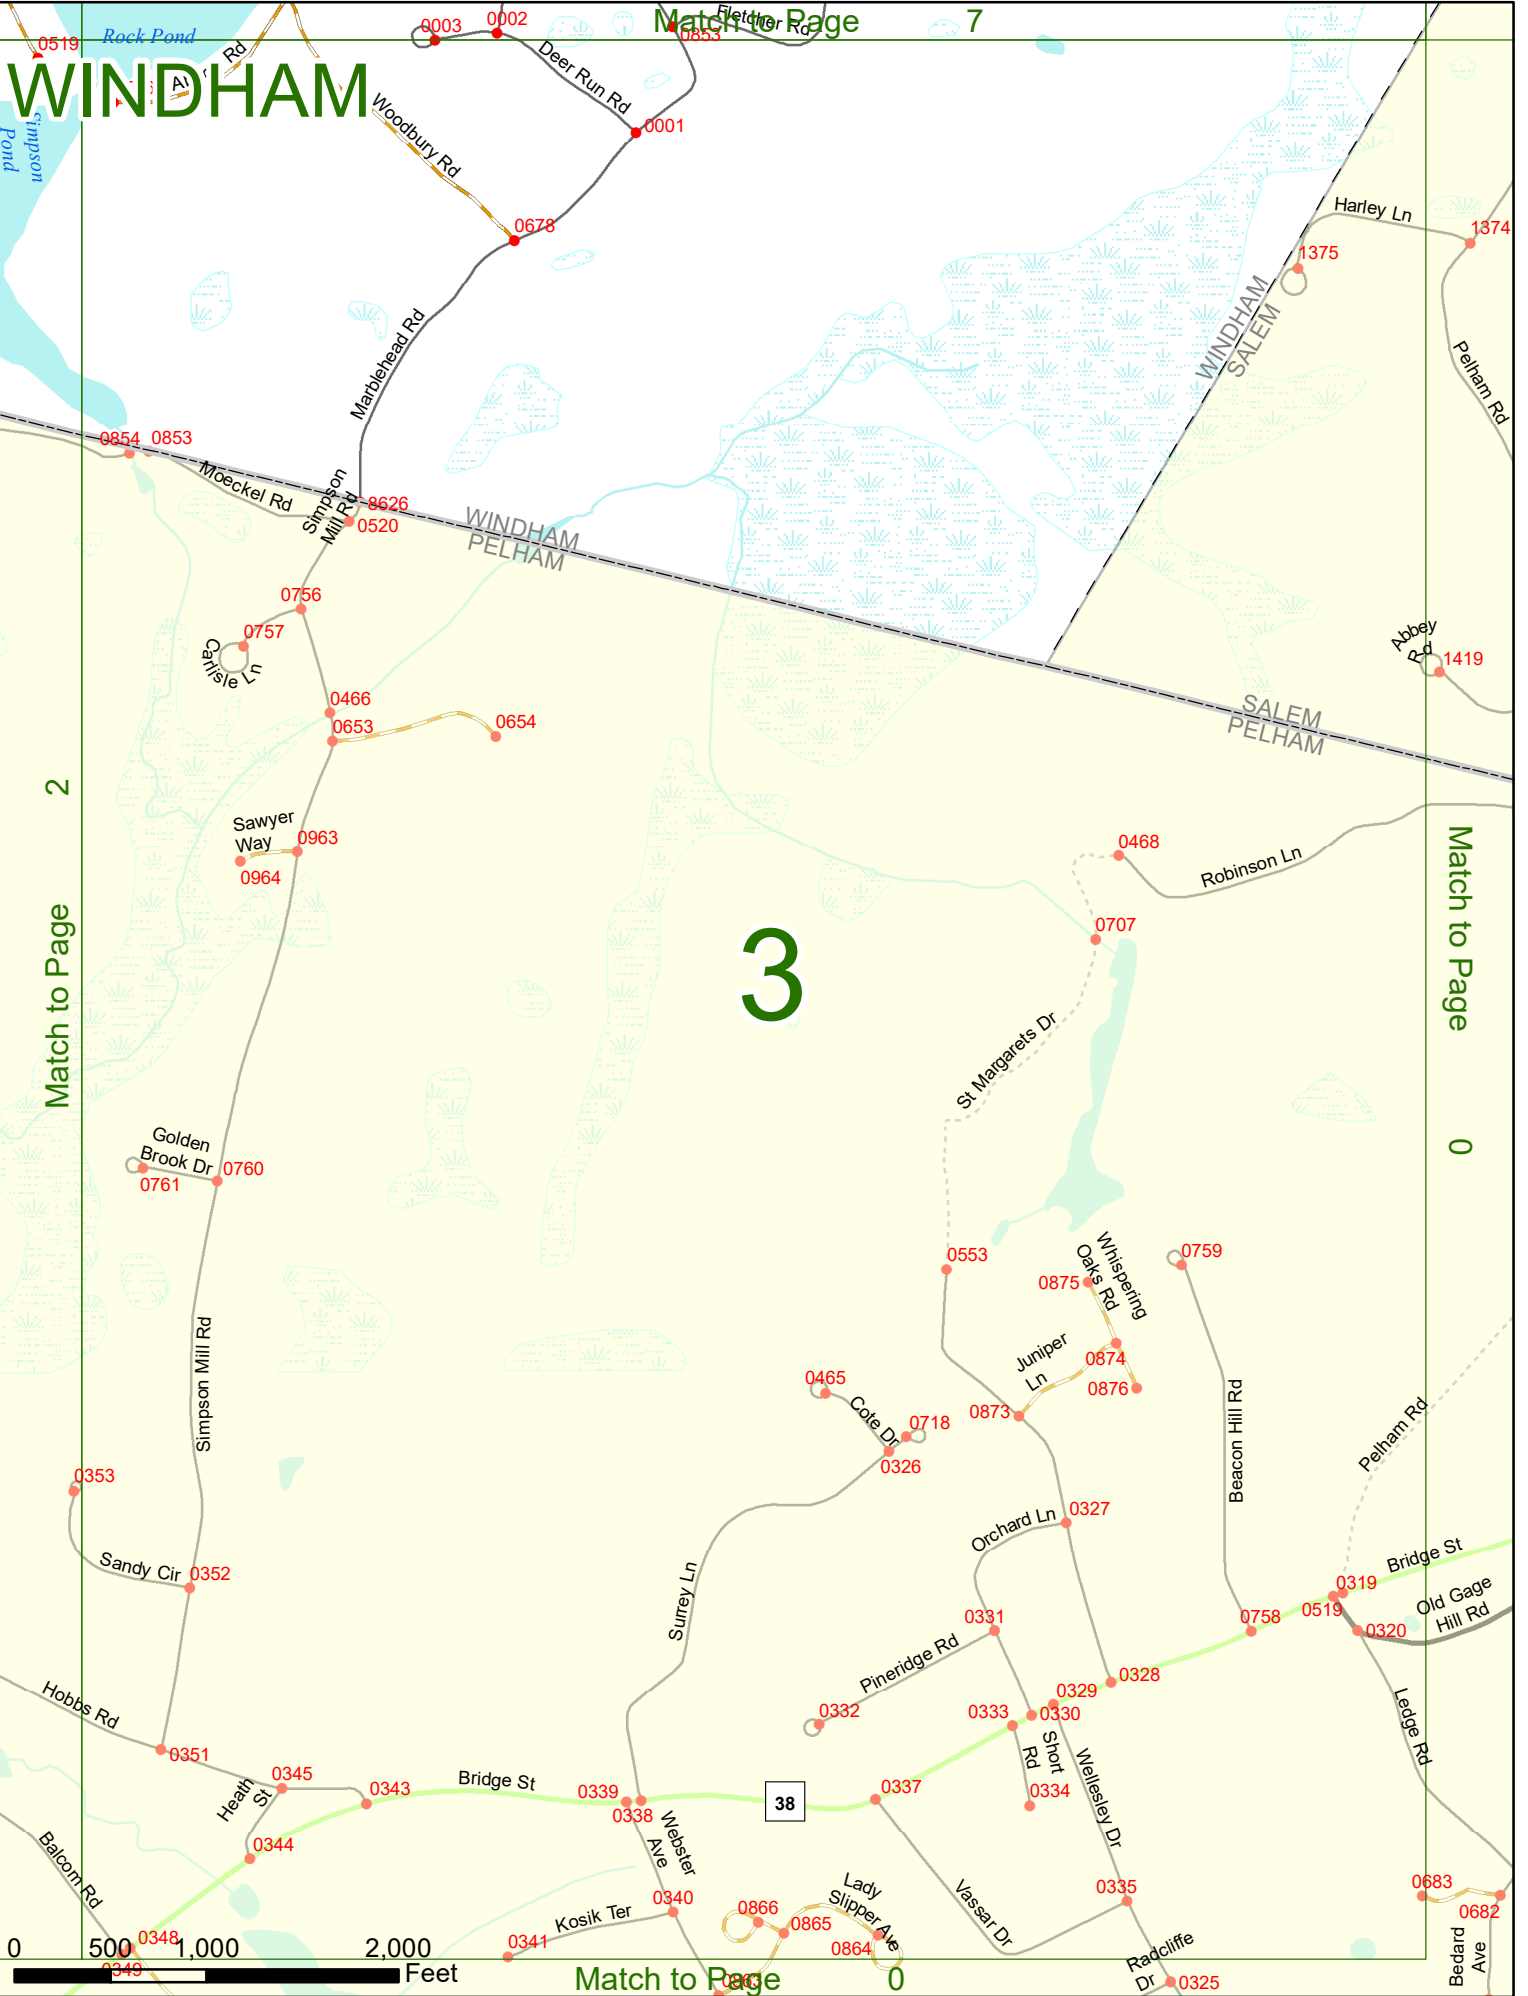

WINDHAM

Match to Page 7

Match to Page 2

3

Match to Page 0

0 500 1,000 2,000 Feet

Match to Page 0

38

WINDHAM

Match to Page 7

Match to Page 2

3

Match to Page 0

0 500 1,000 2,000 Feet

Match to Page 0

38