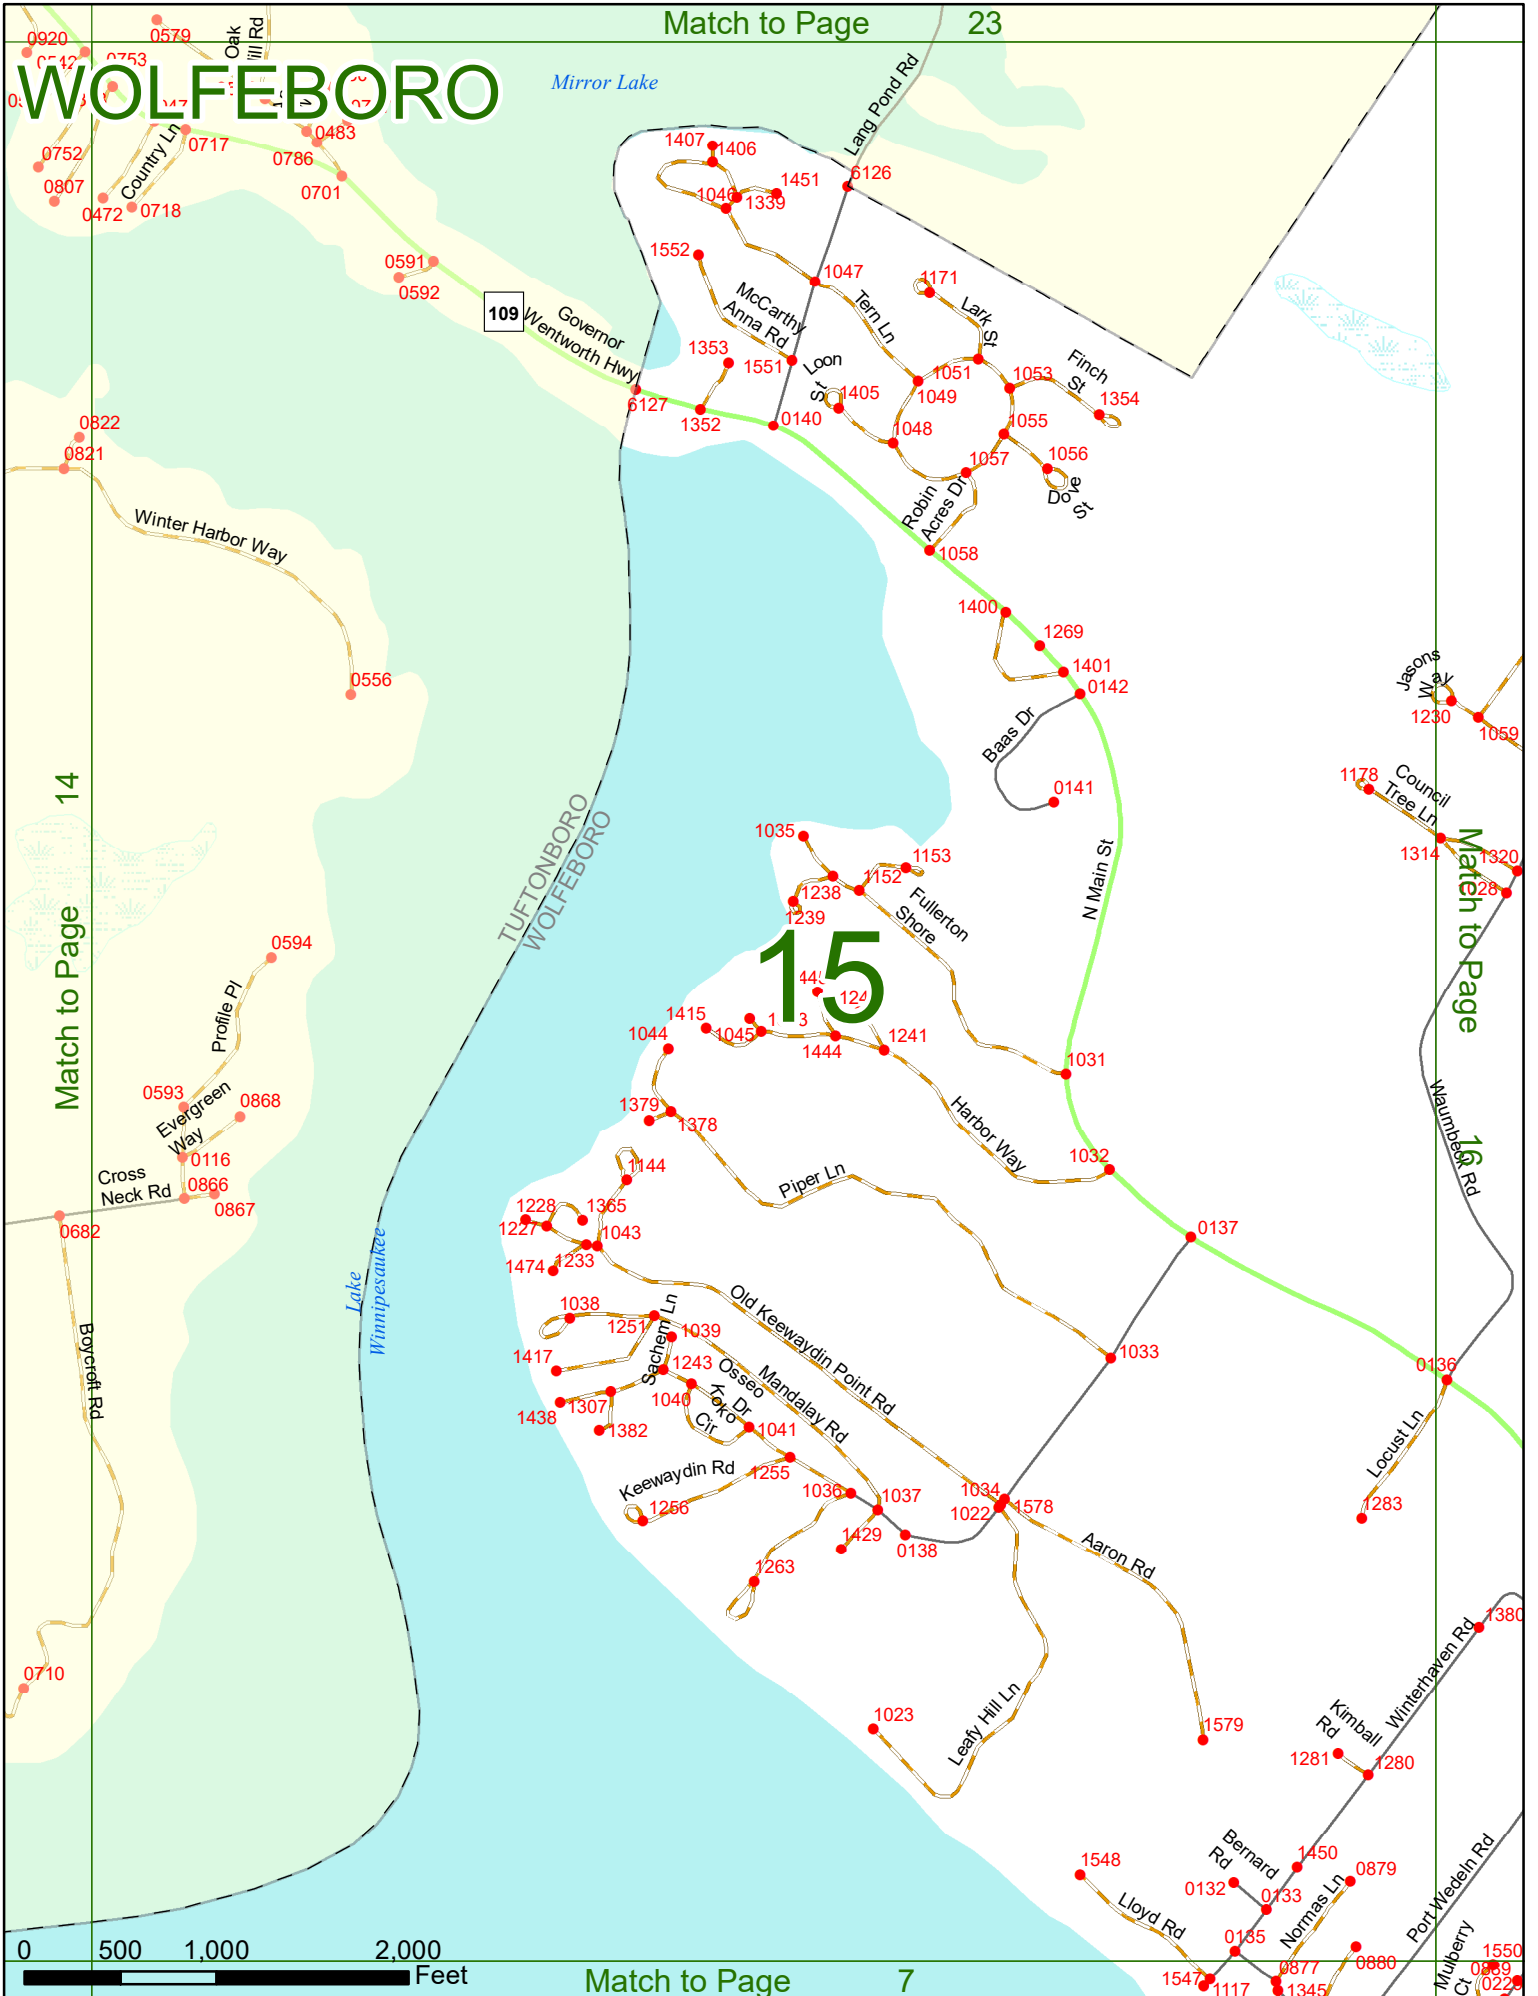

WOLFEBORO

Match to Page 23

Match to Page 14

Match to Page 19

Match to Page 7

0 500 1,000 2,000 Feet