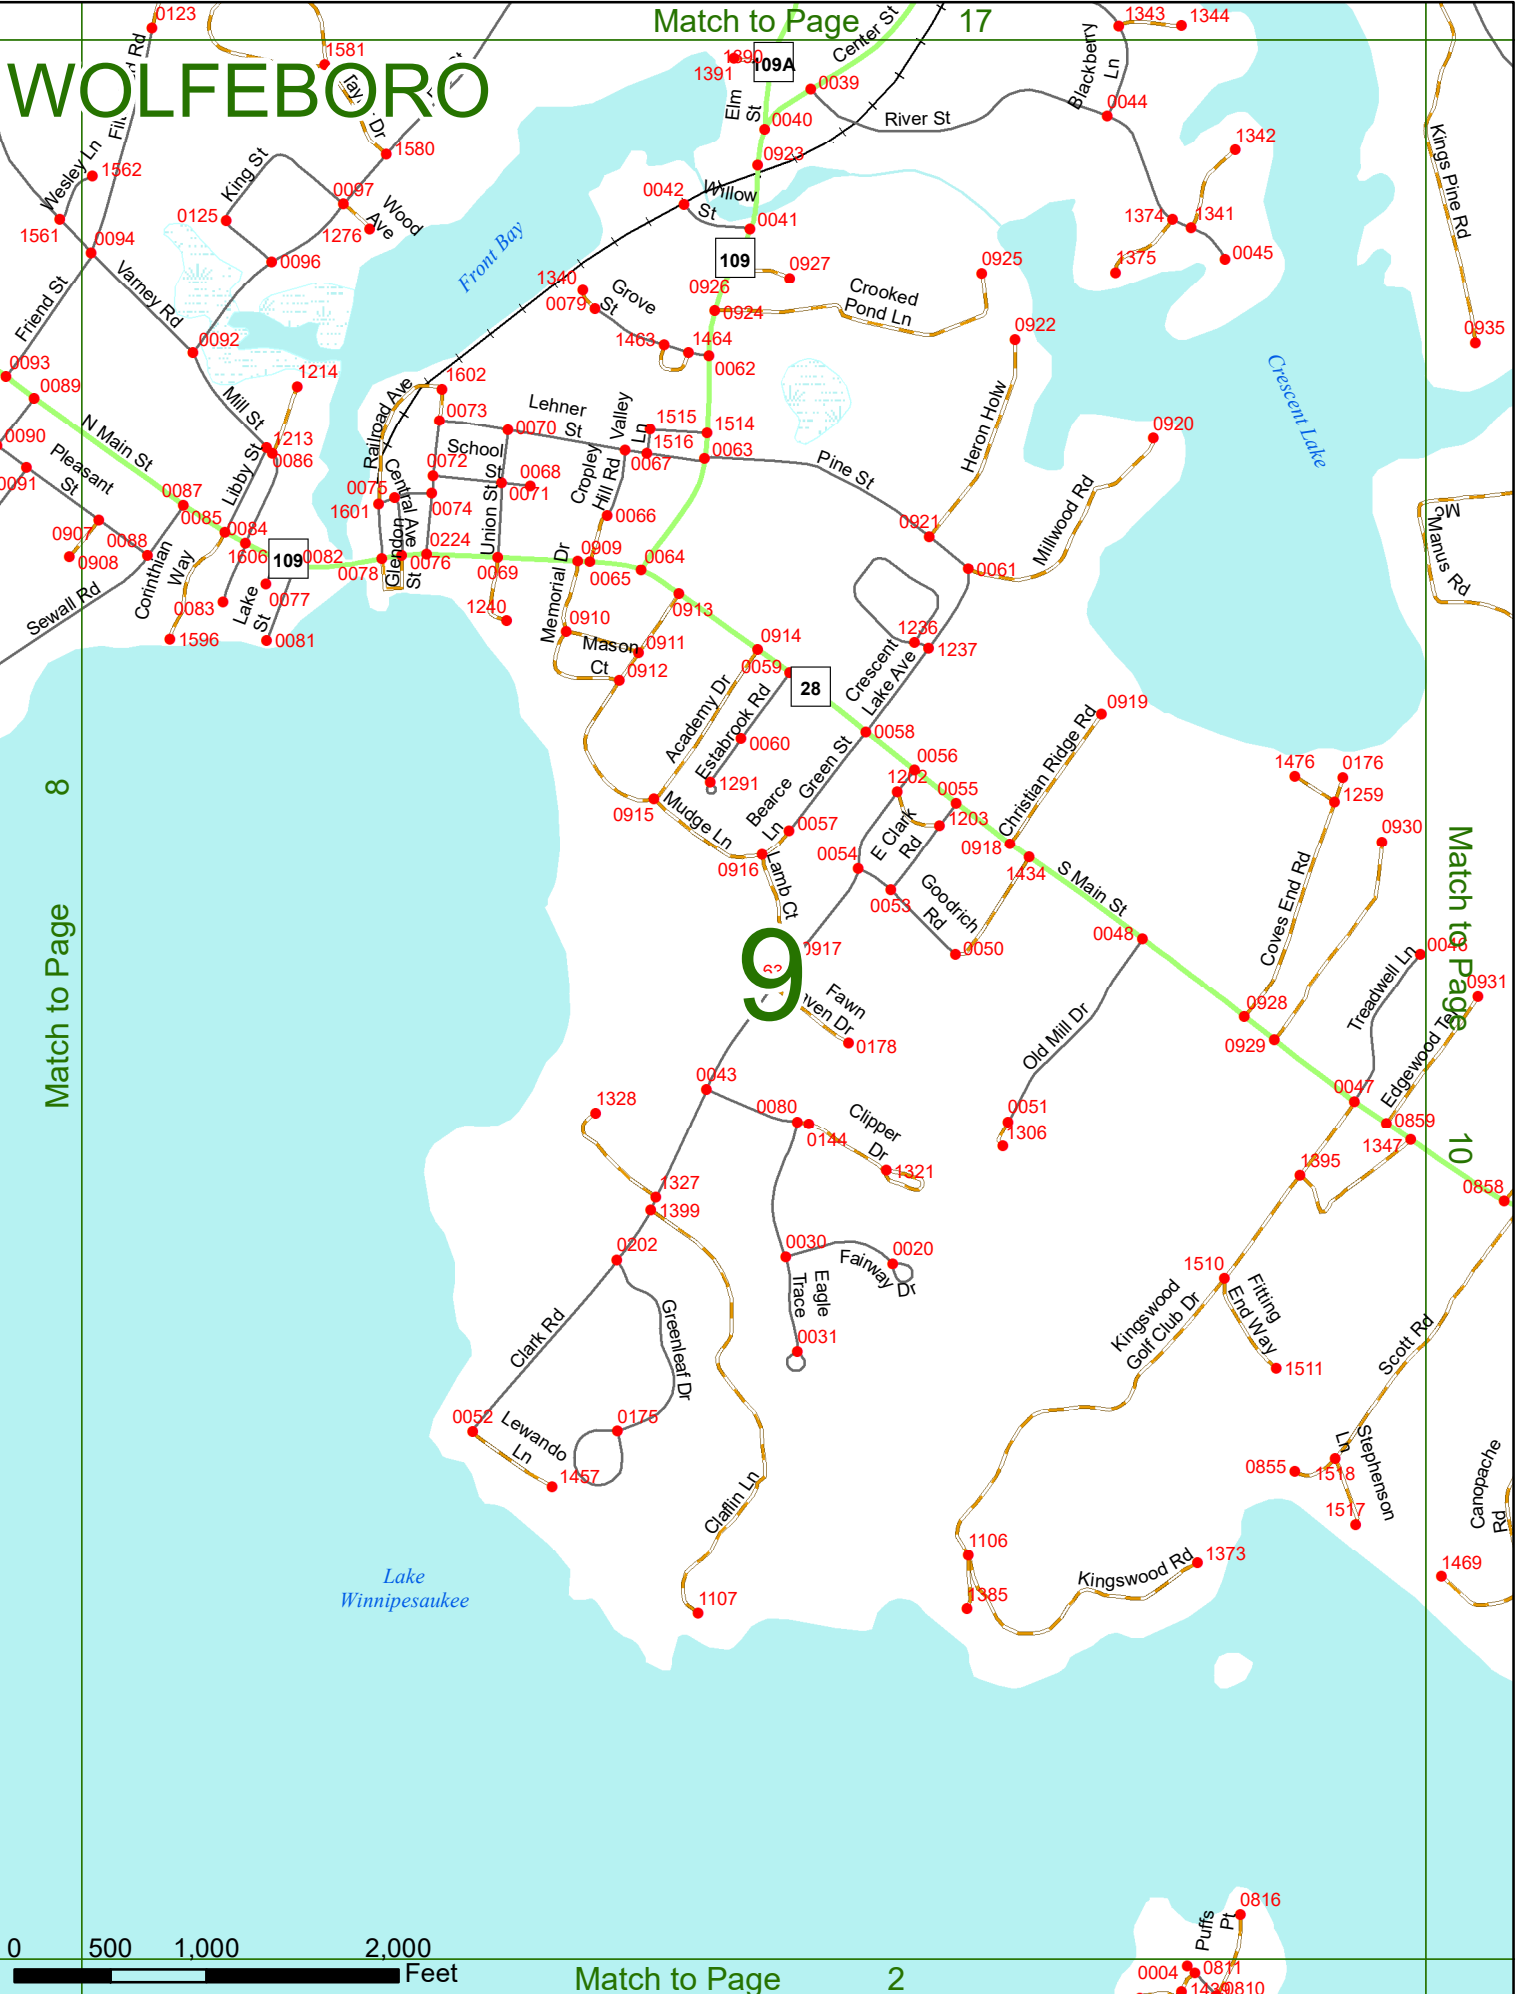

WOLFEBORO

Match to Page 17

Match to Page 8

Match to Page 10

Match to Page 2