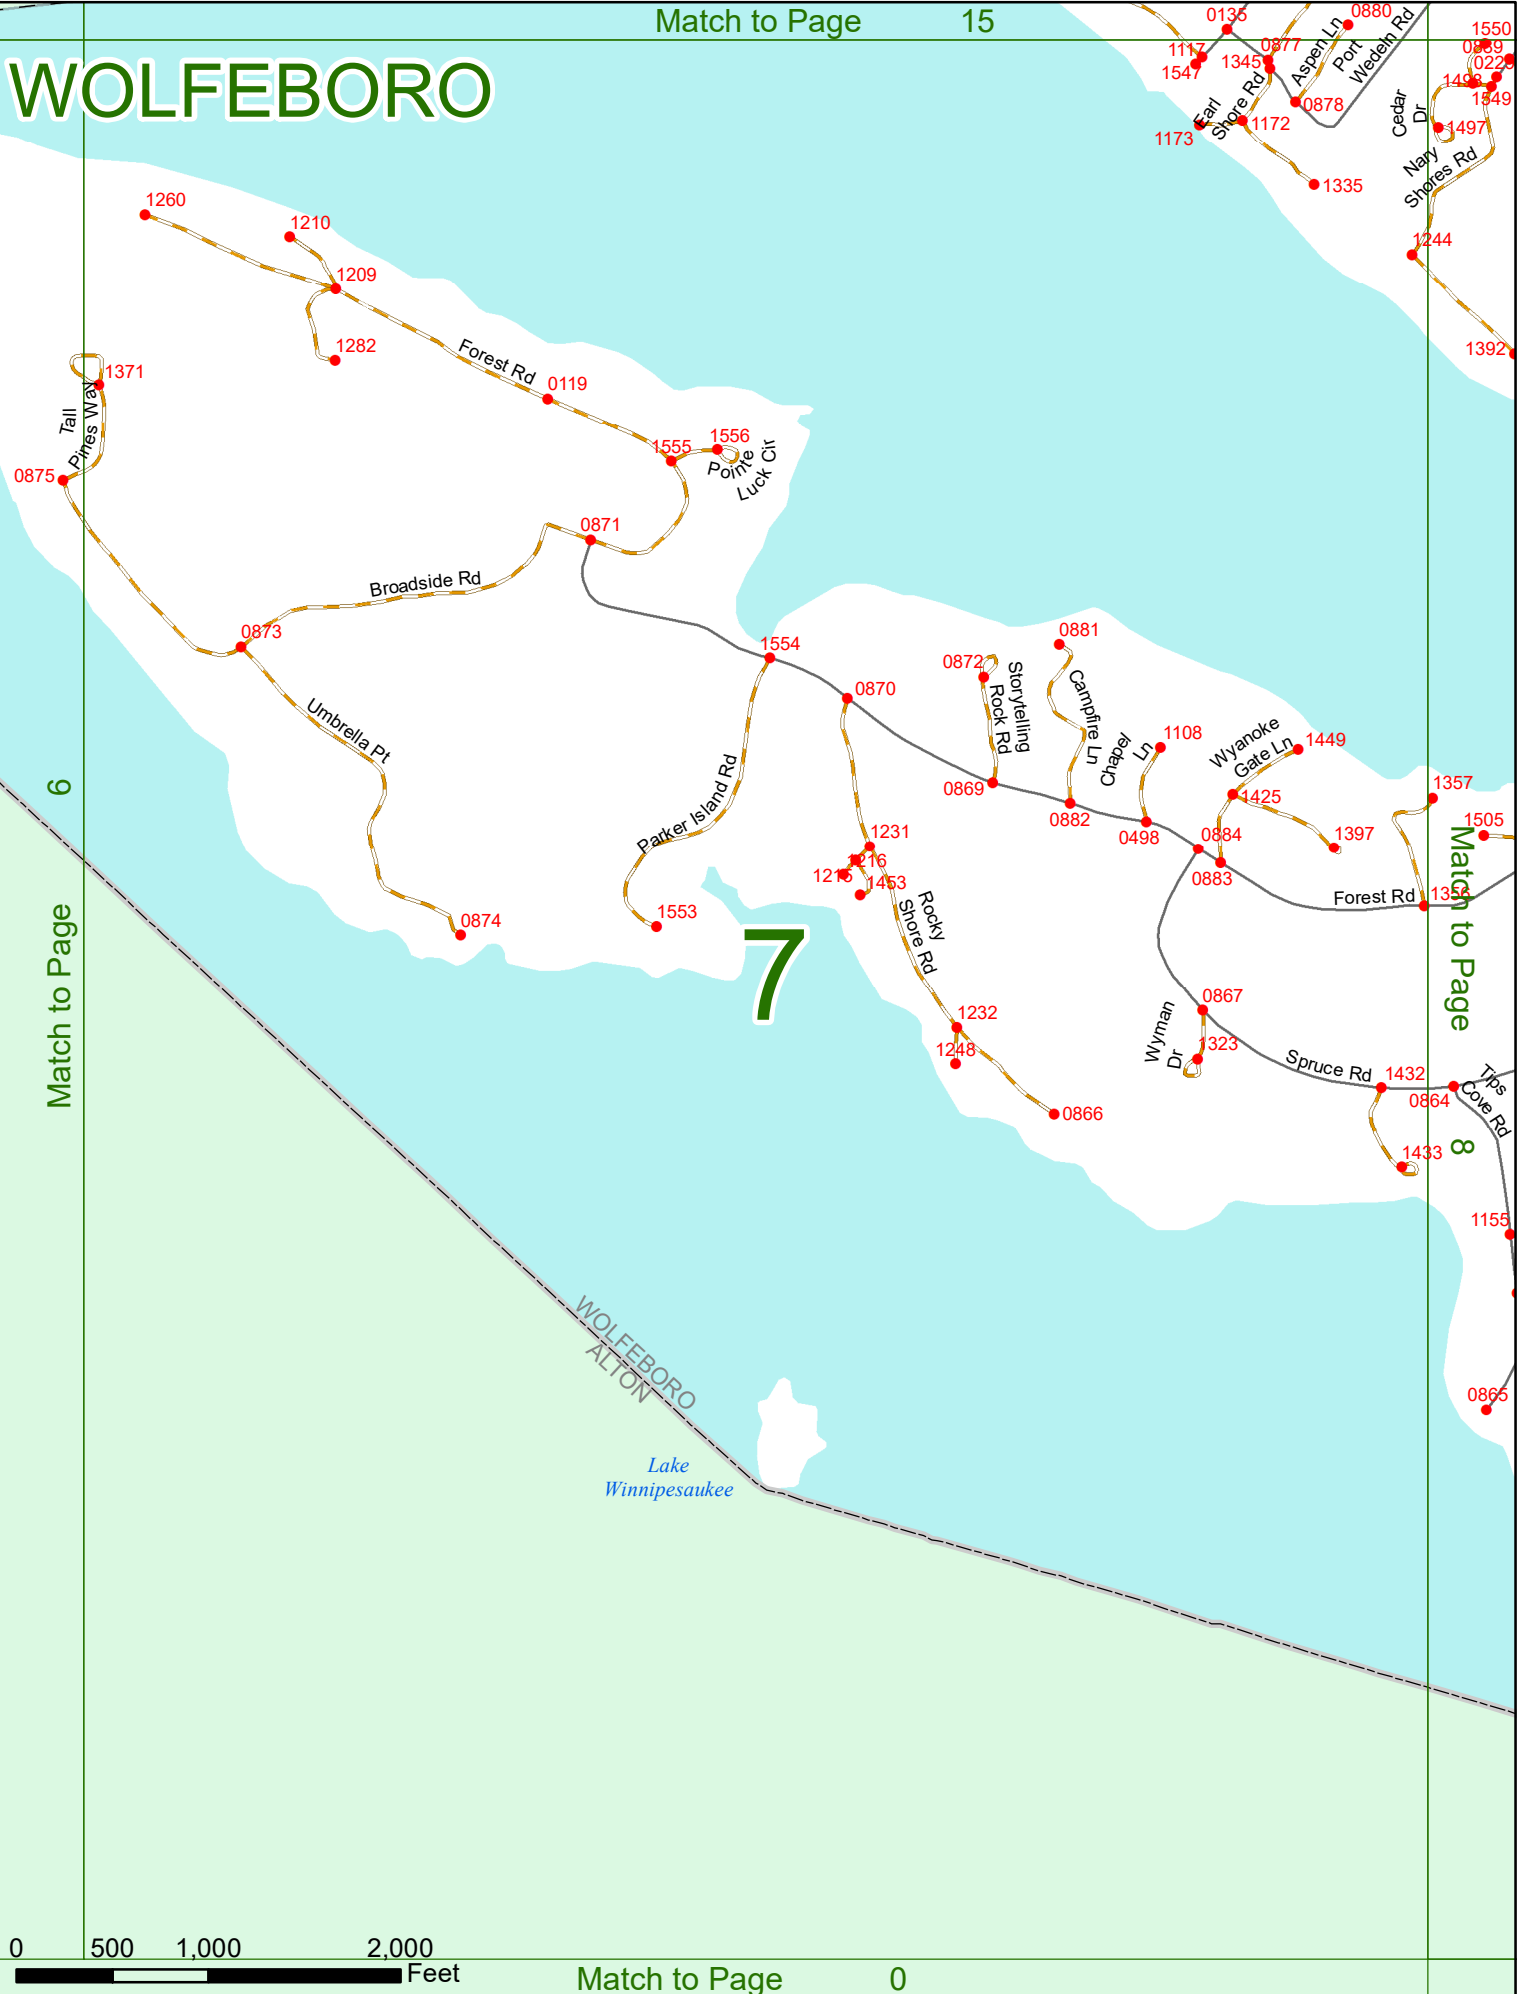

WOLFEBORO

6

Match to Page

Match to Page

8