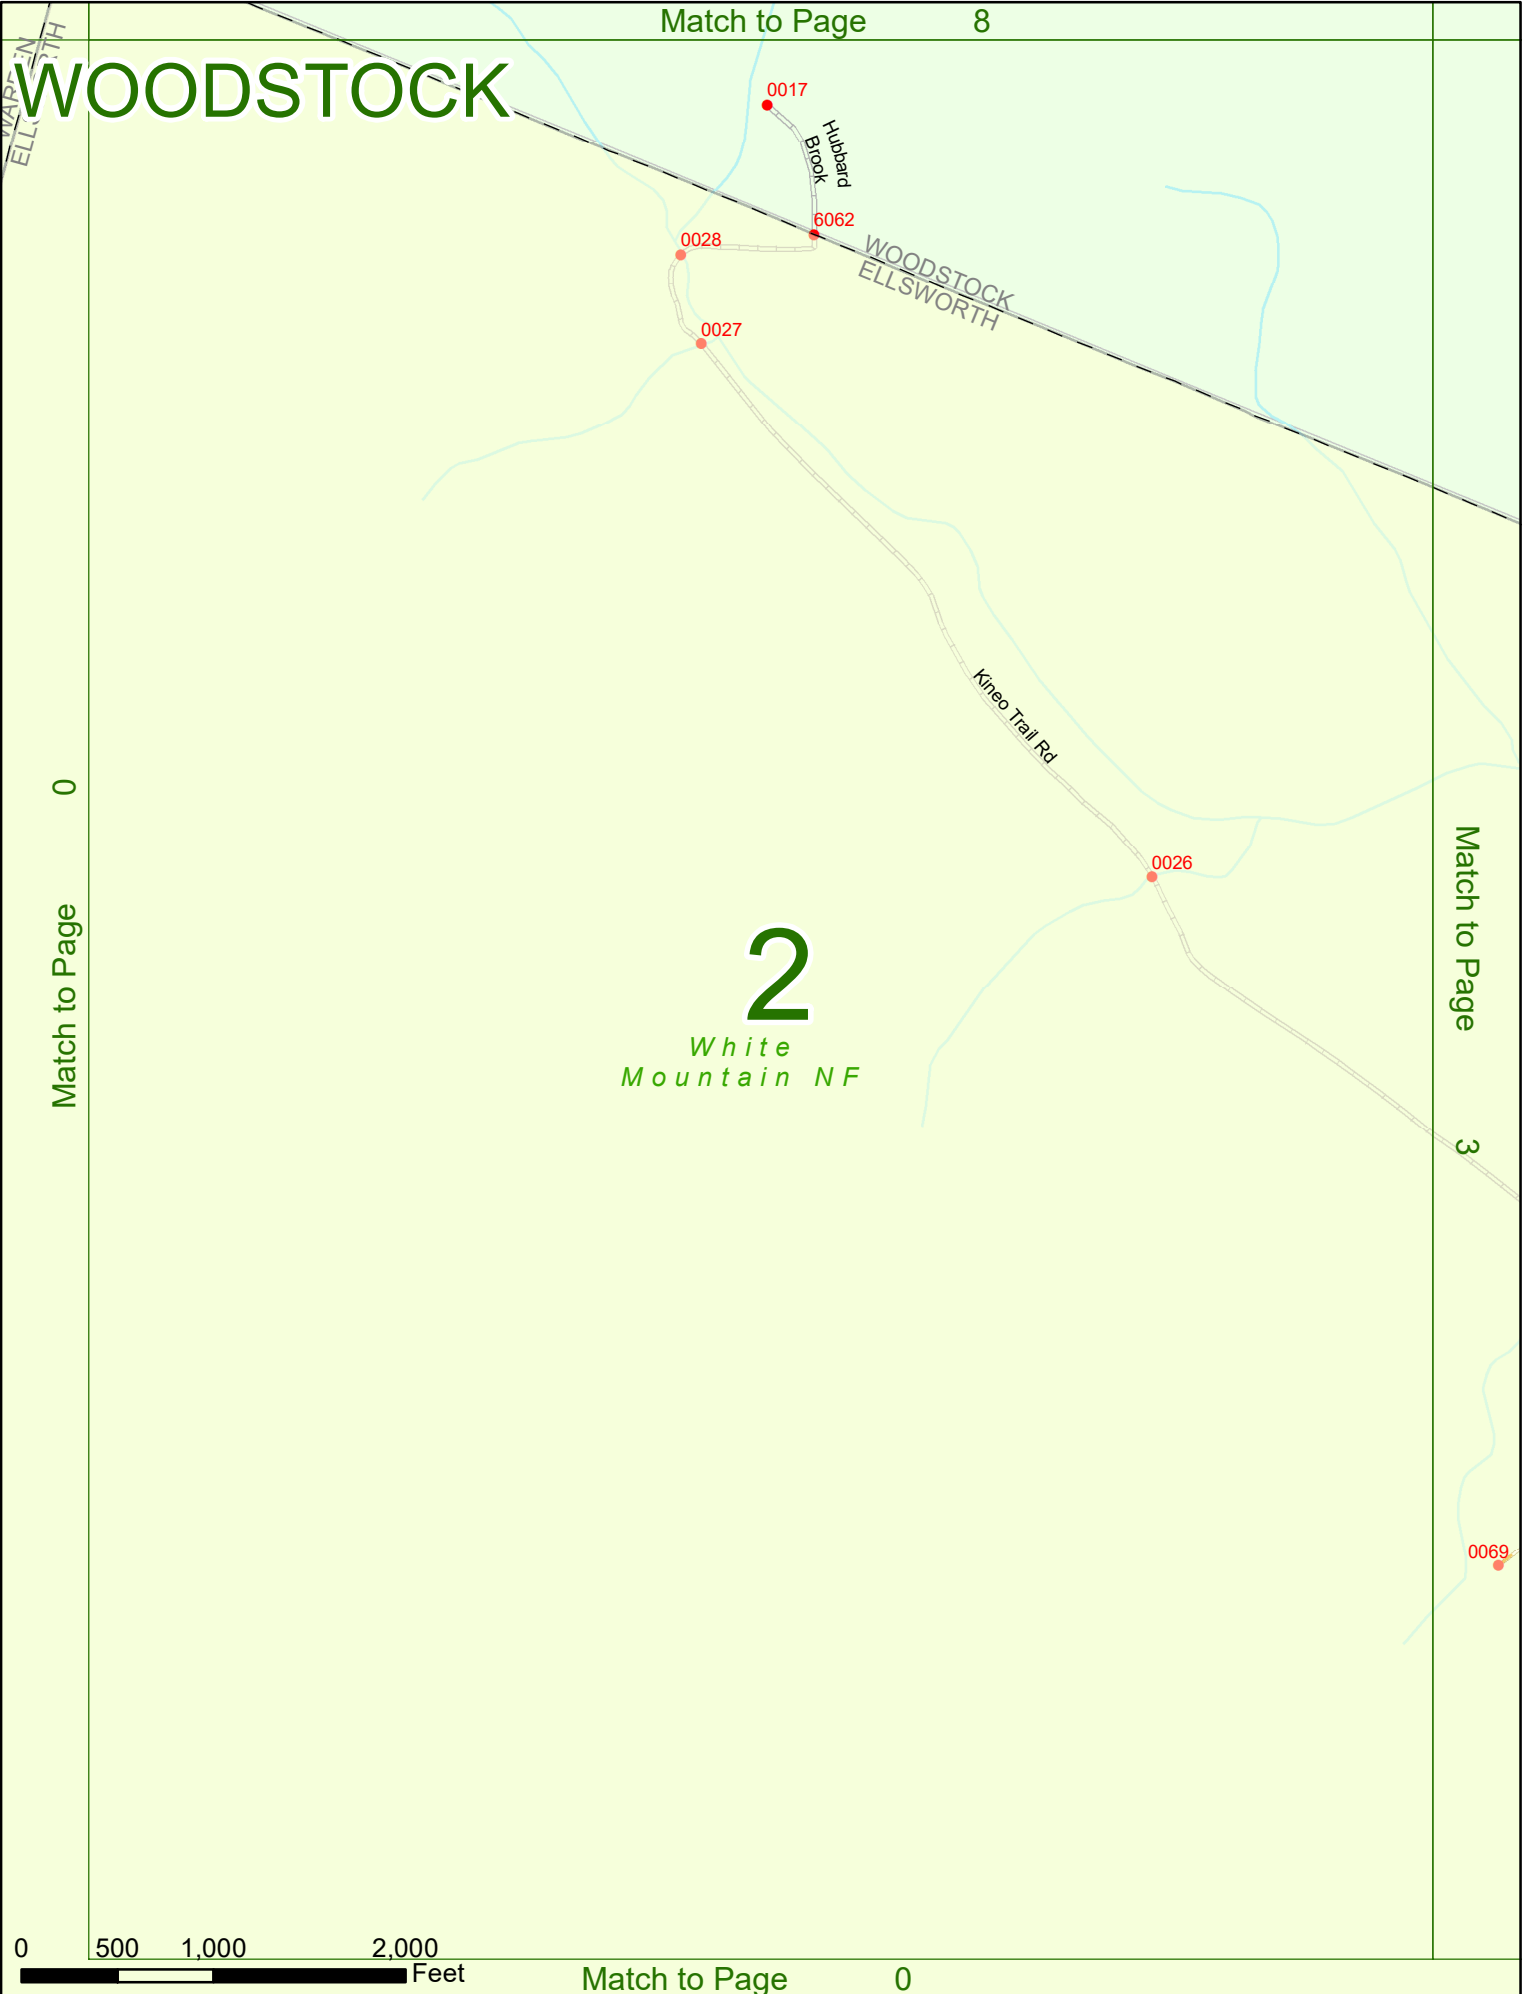

WOODSTOCK

Match to Page 0

Match to Page 3

2
White Mountain NF