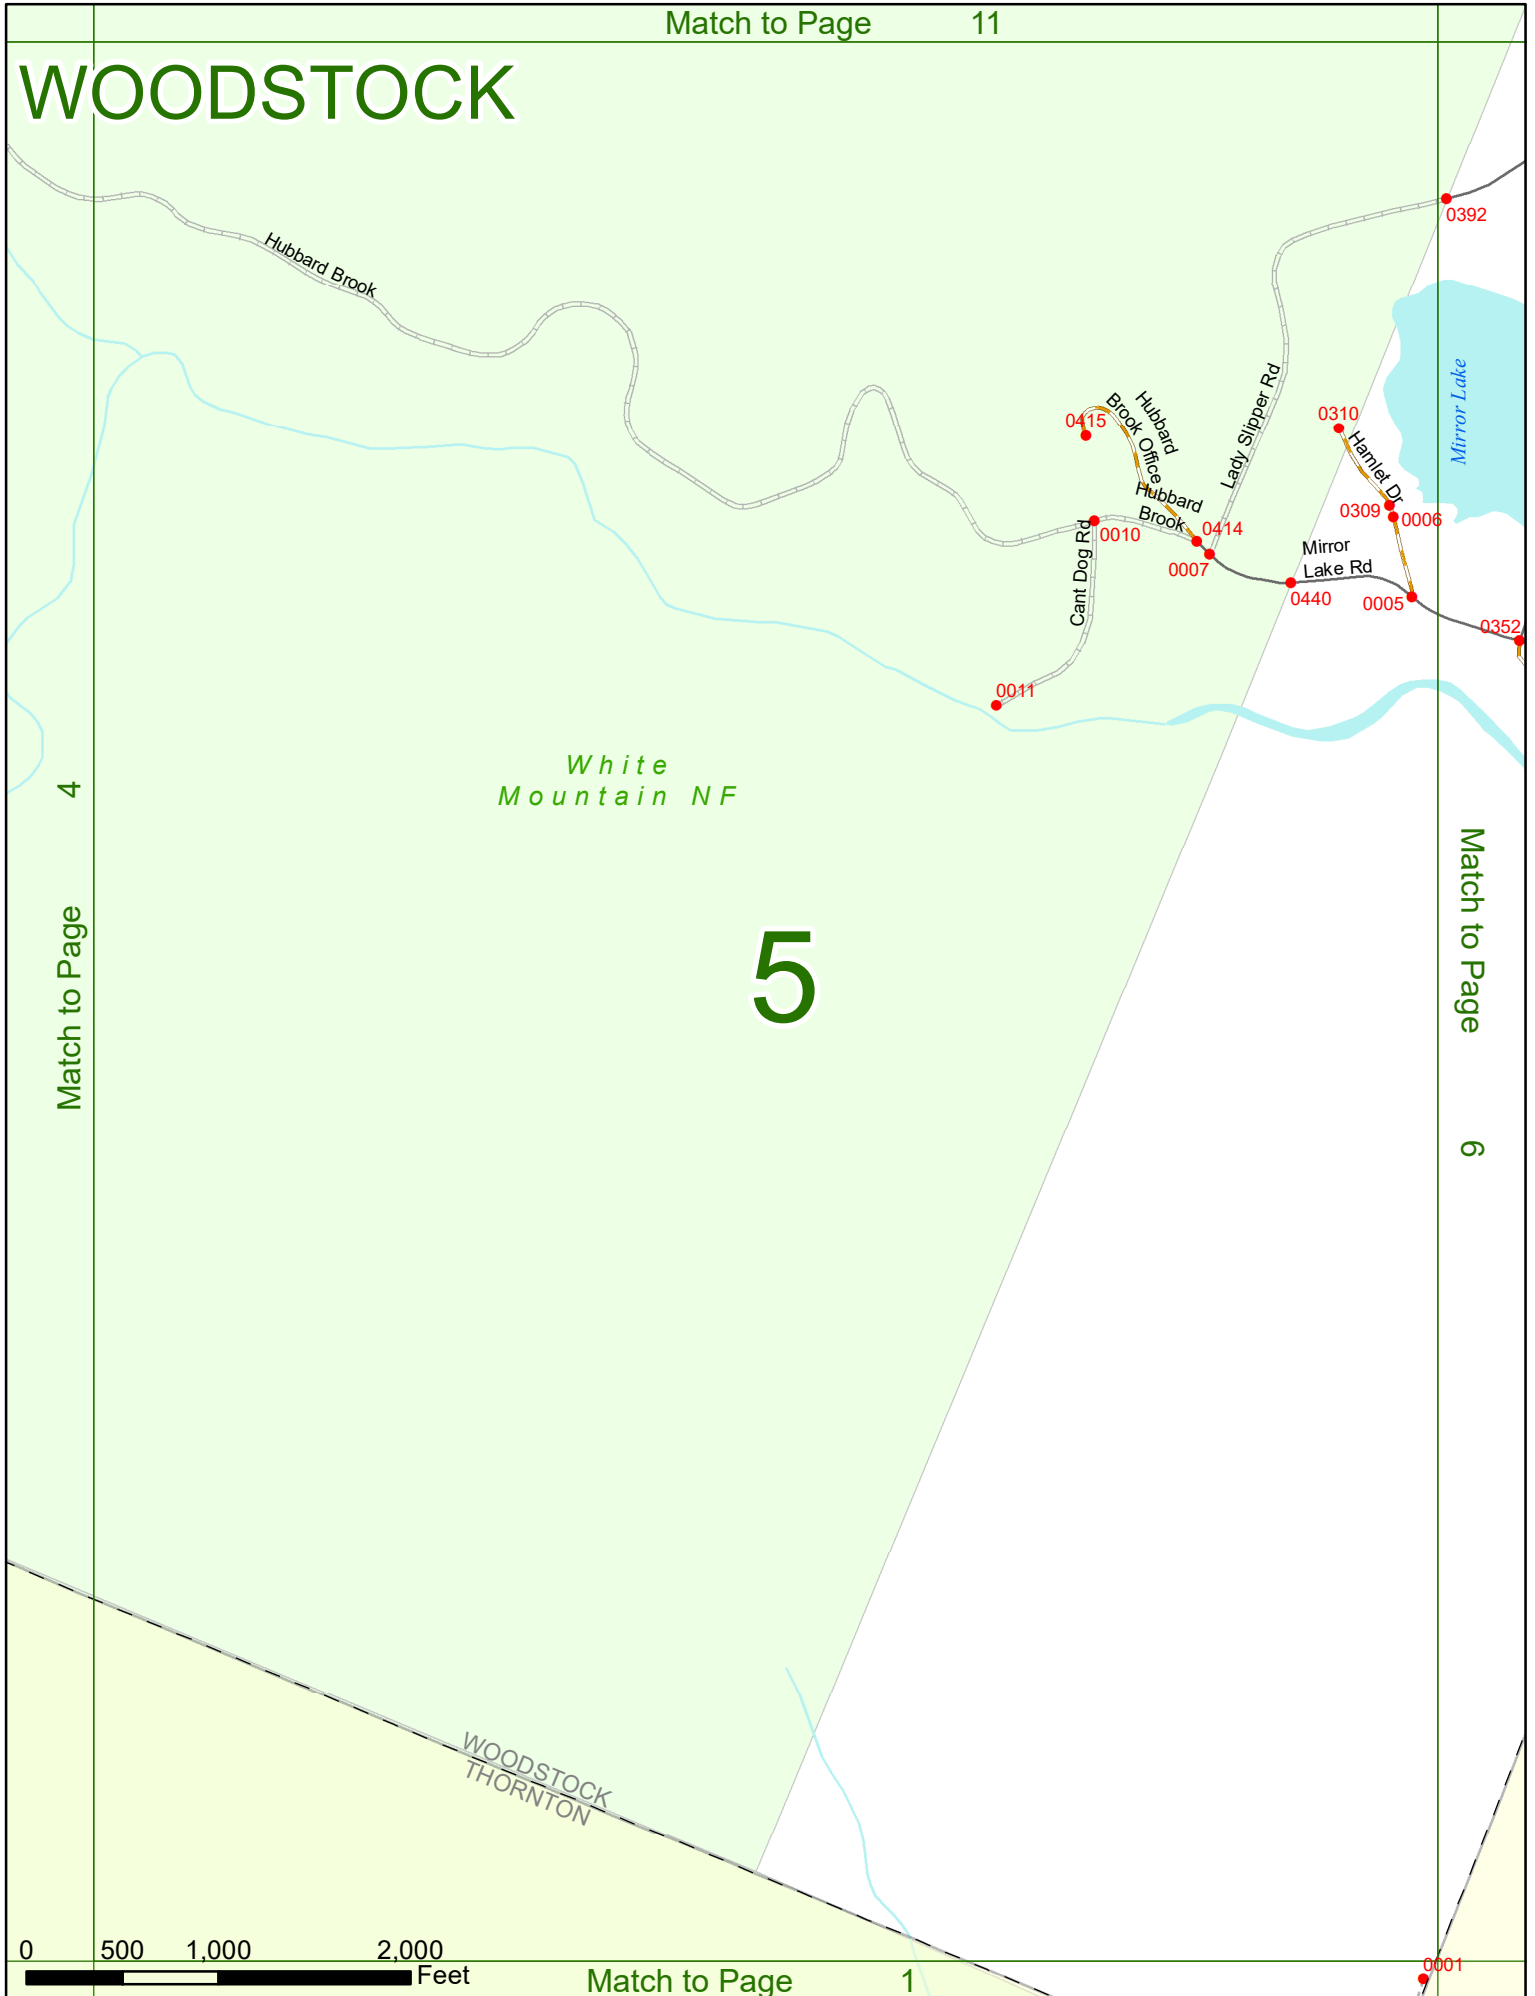

WOODSTOCK

White Mountain NF

5

Match to Page 4

Match to Page 6

WOODSTOCK
THORNTON