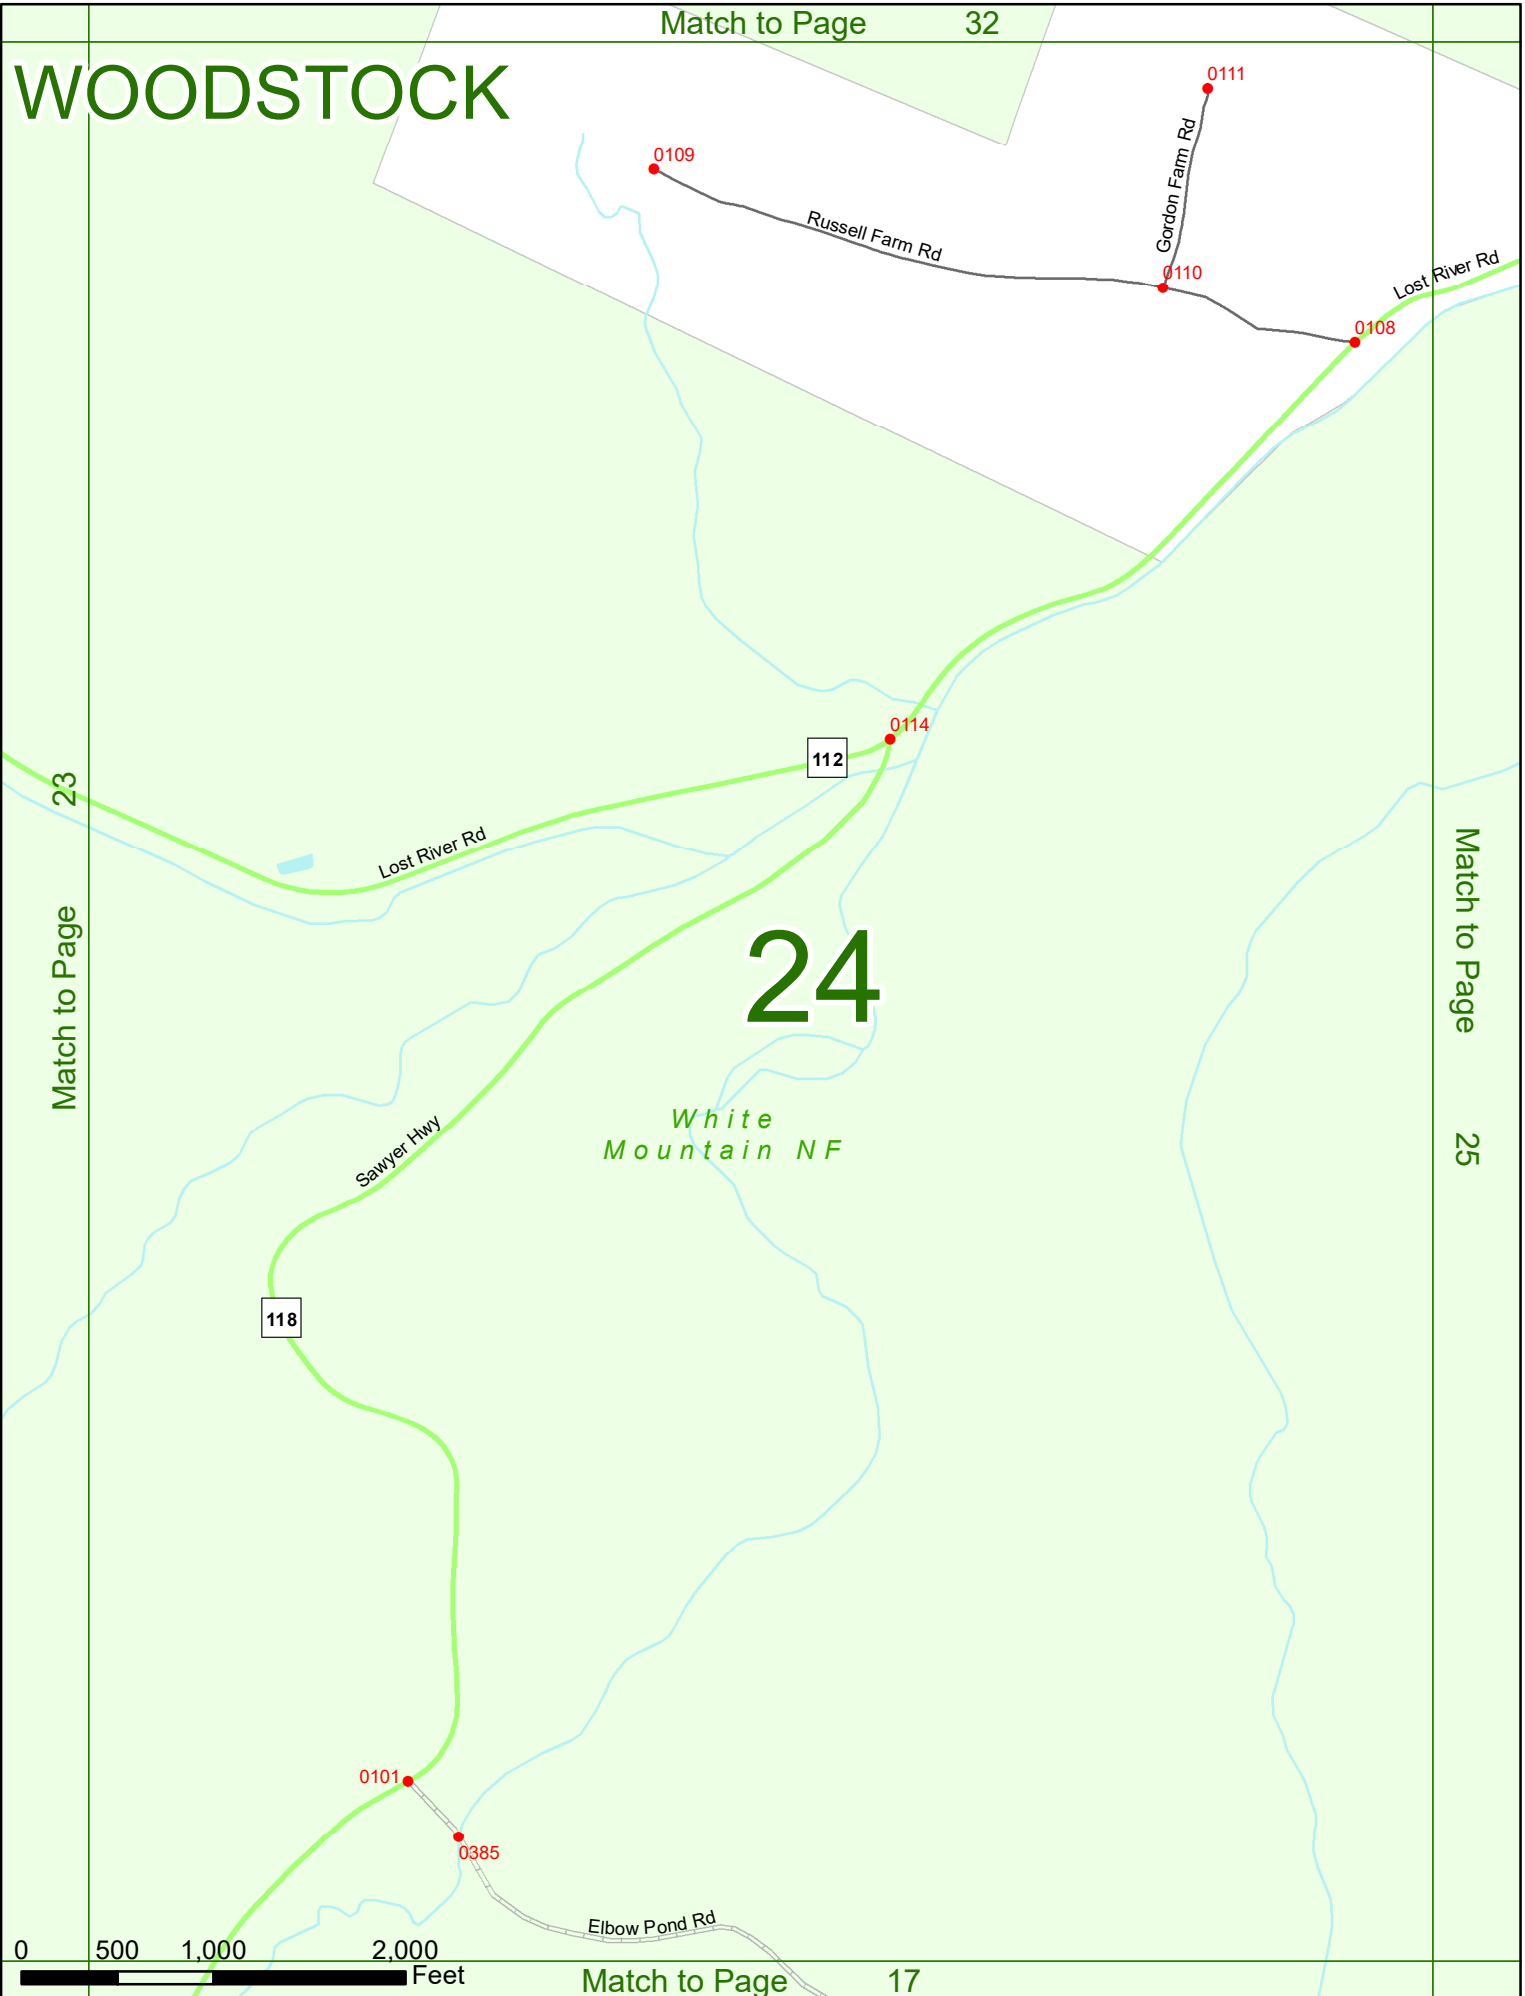

WOODSTOCK

23

Match to Page

24

Match to Page

25

0 500 1,000 2,000 Feet

Match to Page 17