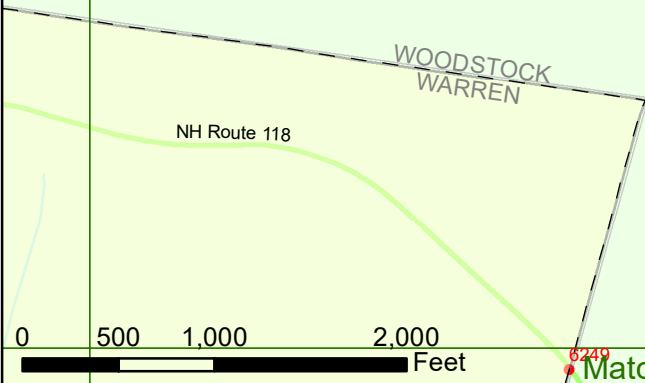

Sawyer Hwy

WOODSTOCK
WARREN

NH Route 118

0 500 1,000 2,000 Feet

6229

Match to Page

8

WOODSTOCK