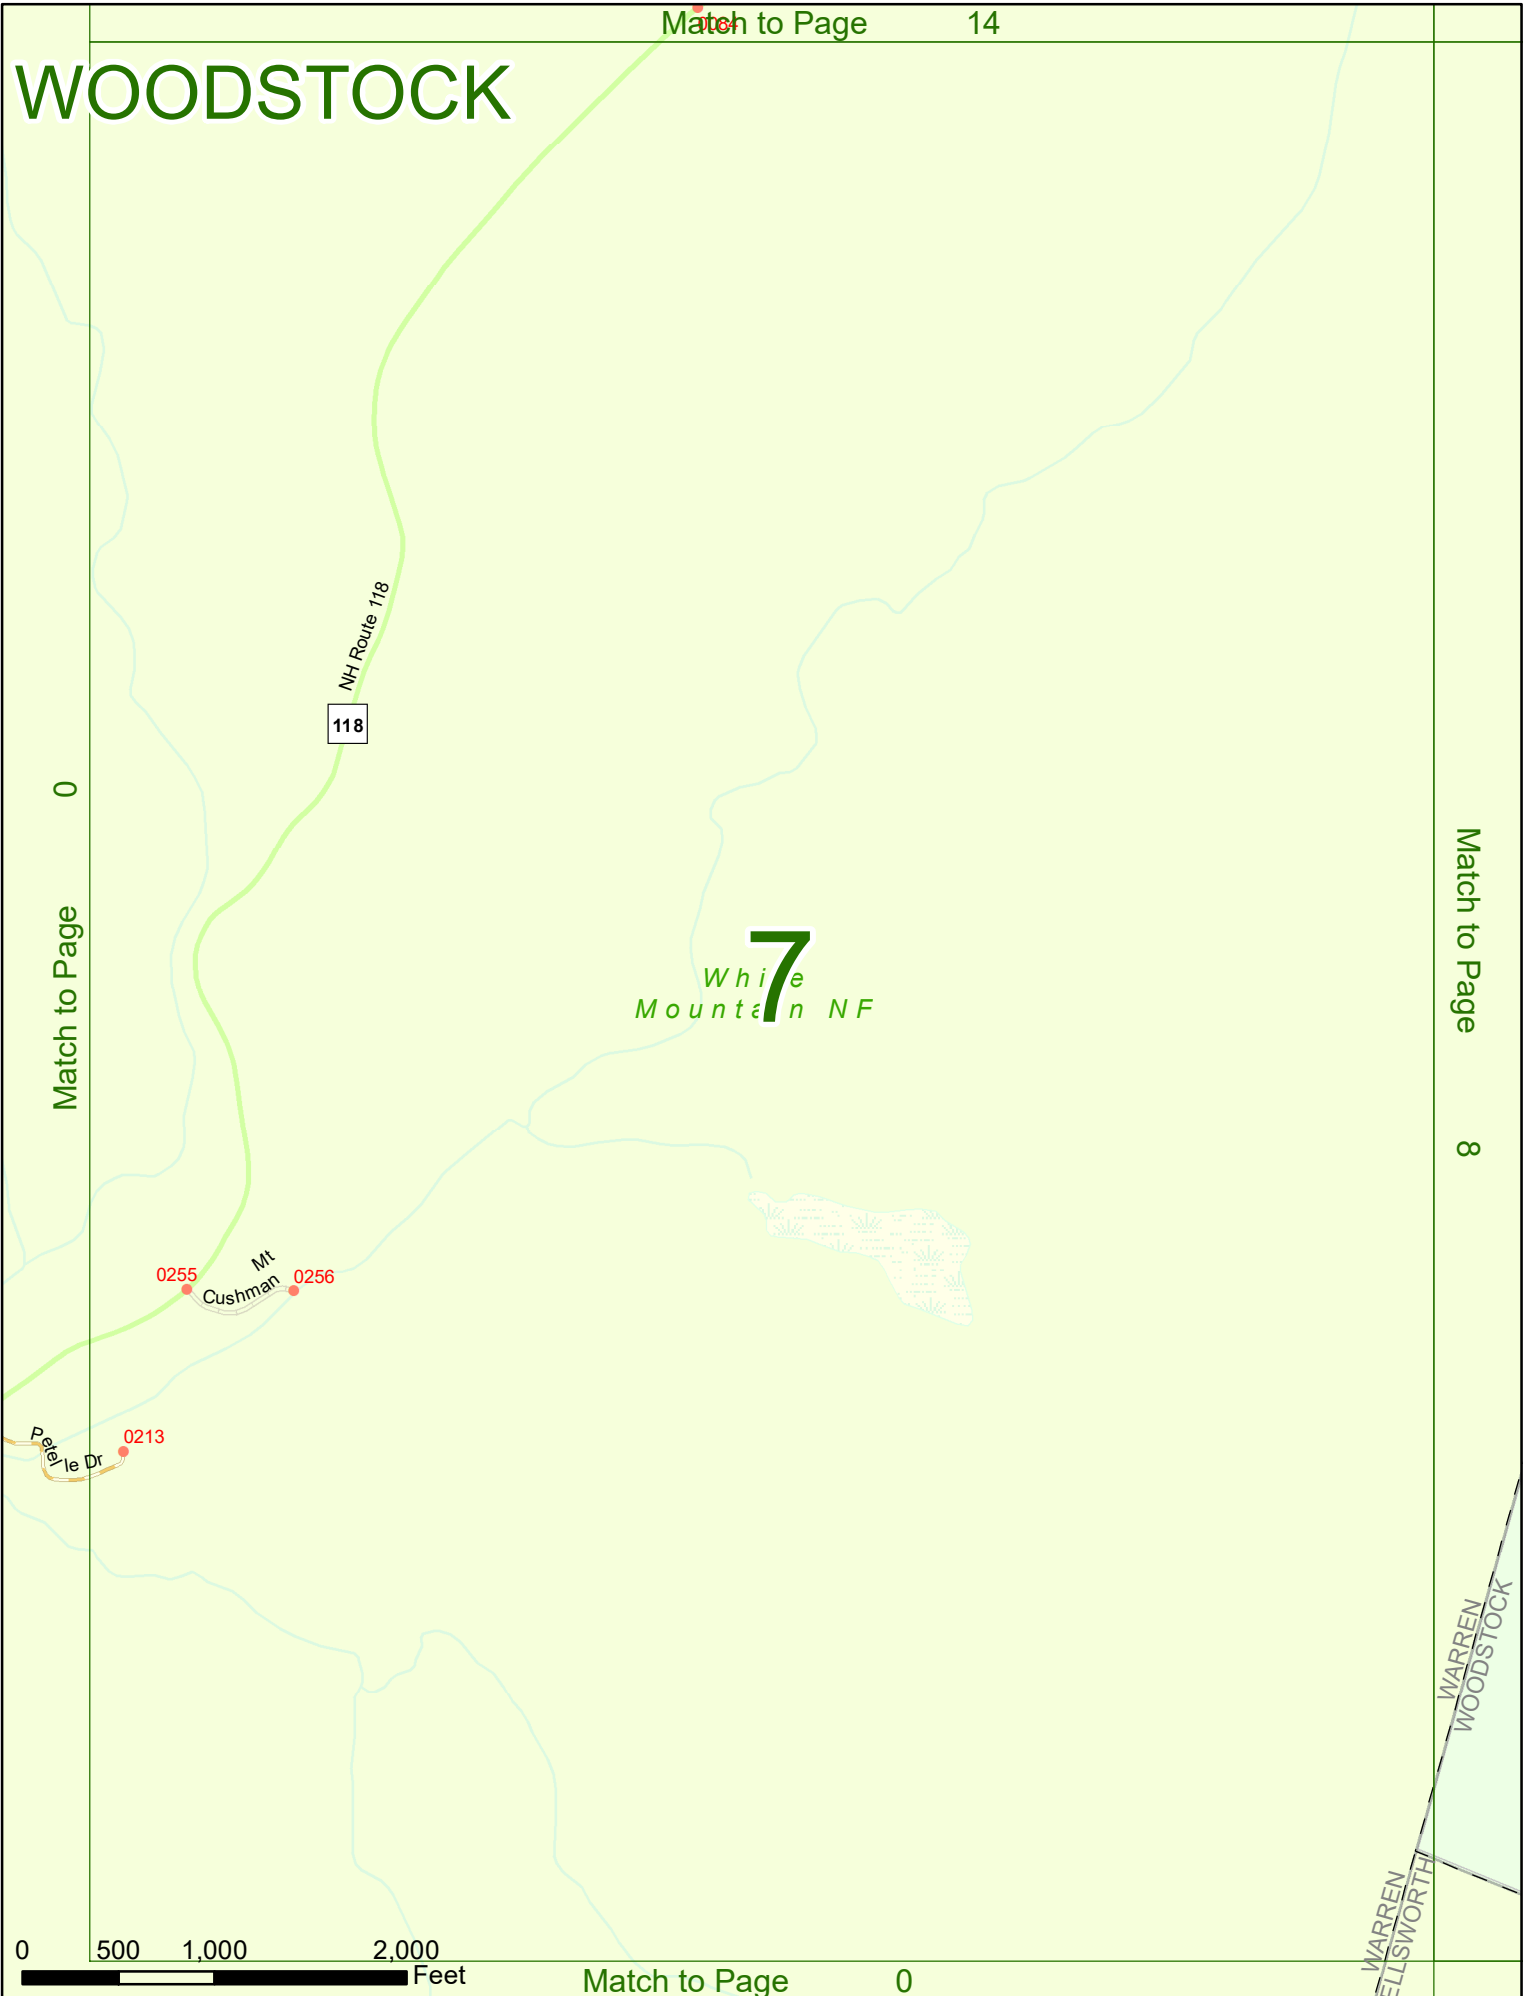

WOODSTOCK

Match to Page 0

Match to Page 8

7
White Mountain NF

NH Route 118
118

0255 Mt Cushman 0256

0213 Pease Dr

0 500 1,000 2,000 Feet

Match to Page 0

WARREN ELLSWORTH WARREN WOODSTOCK