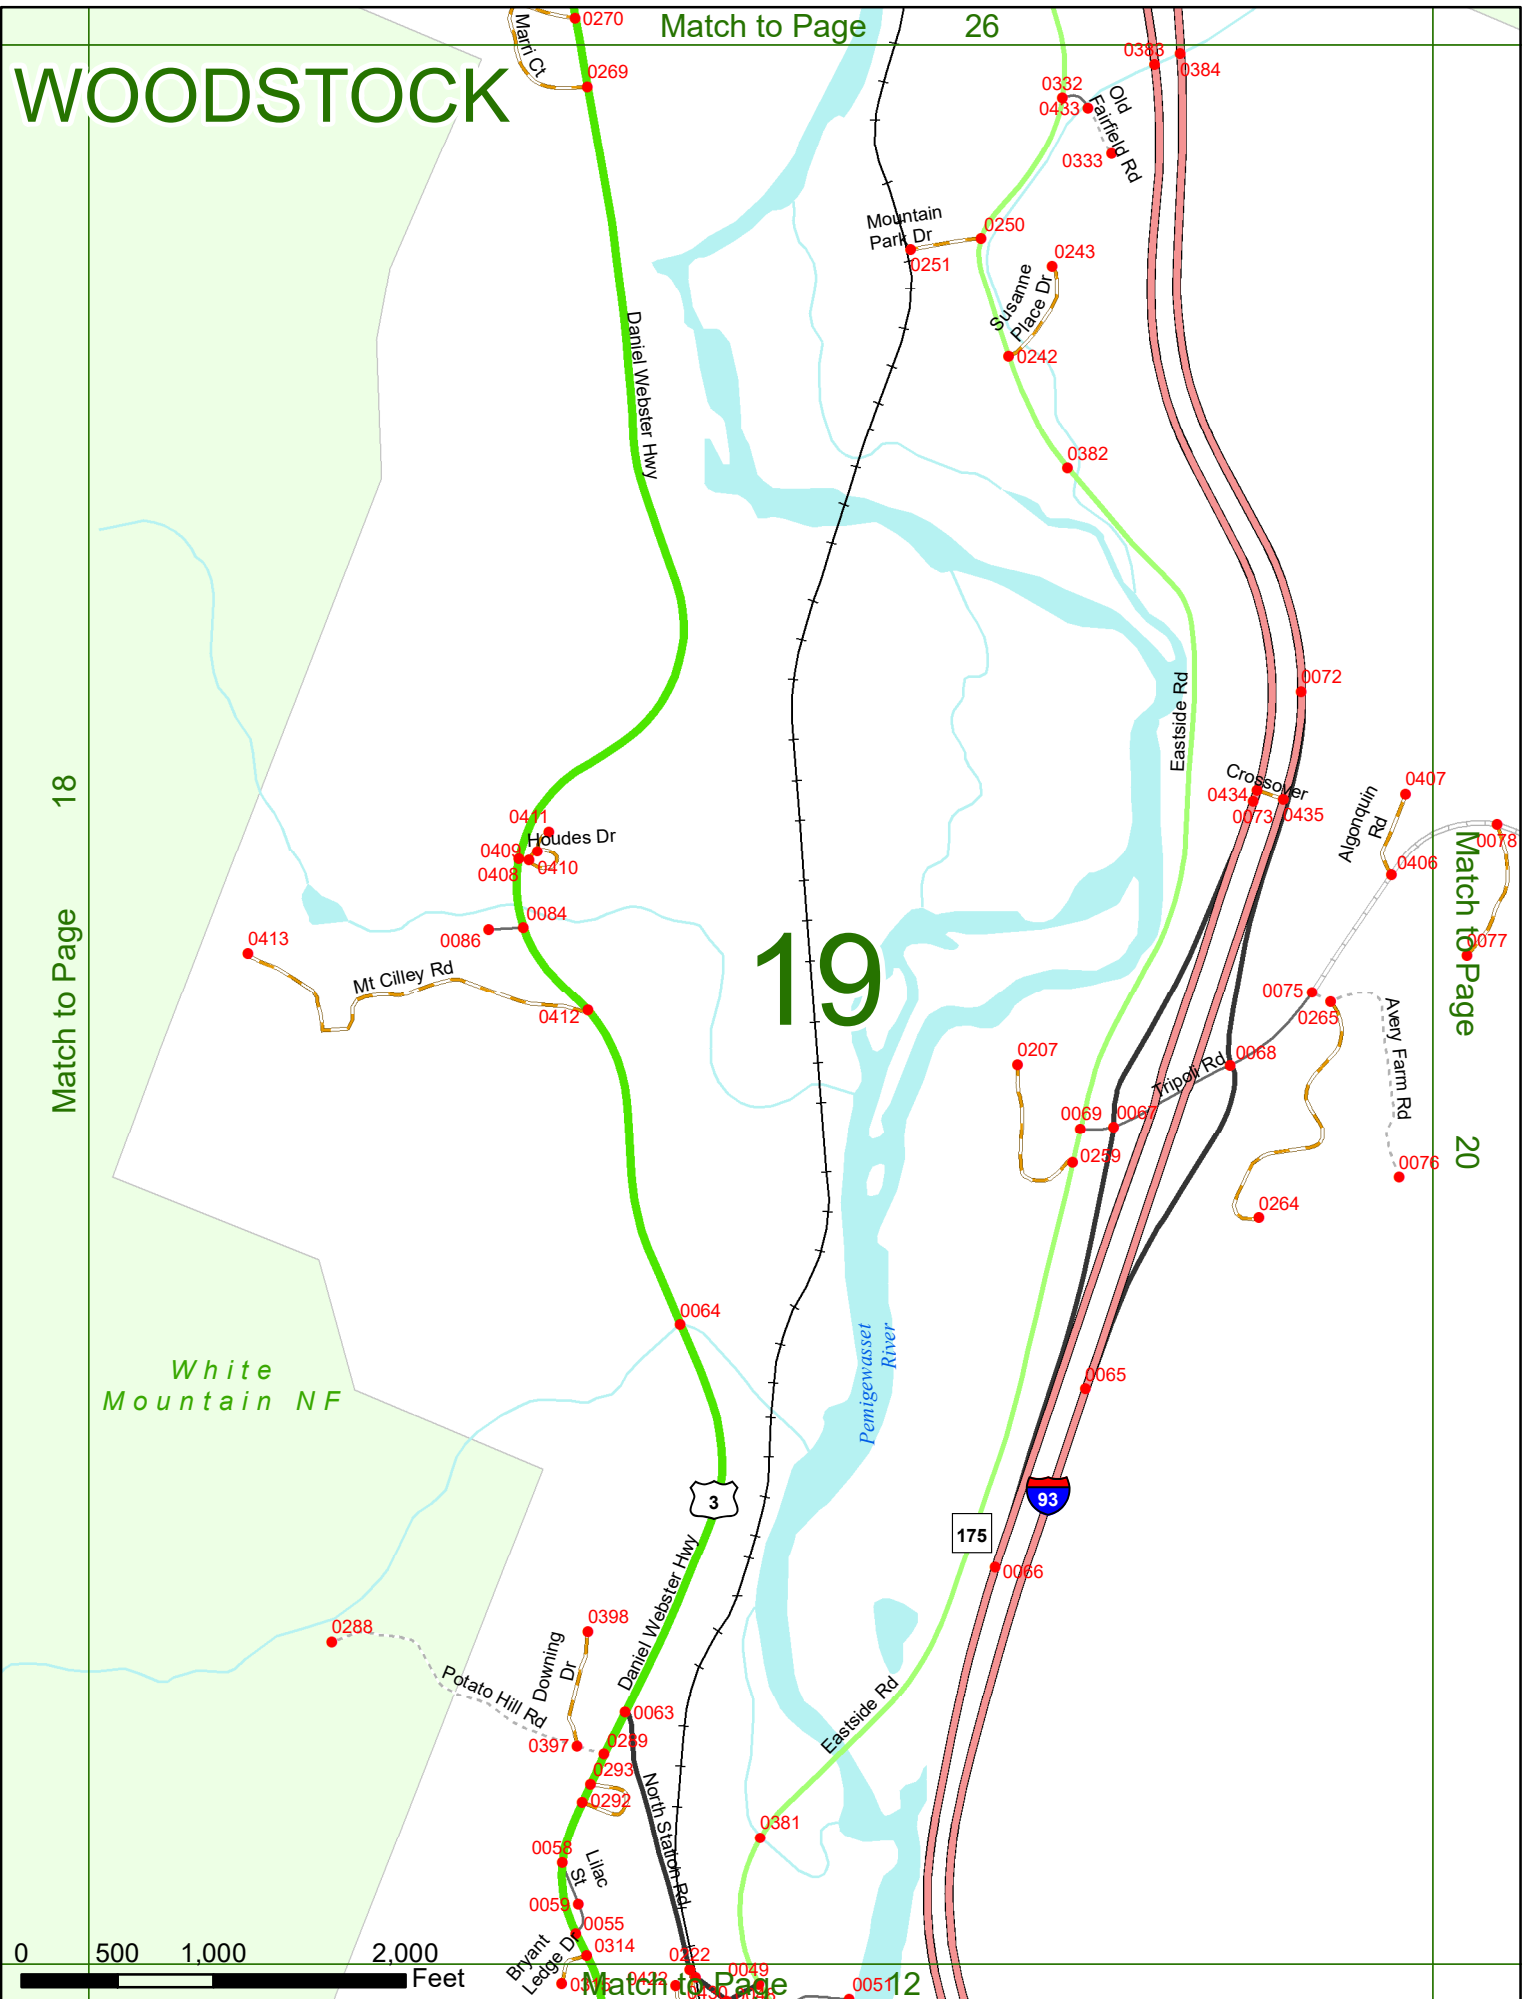

WOODSTOCK

Match to Page 26

18

Match to Page

19

Match to Page 20

White Mountain NF