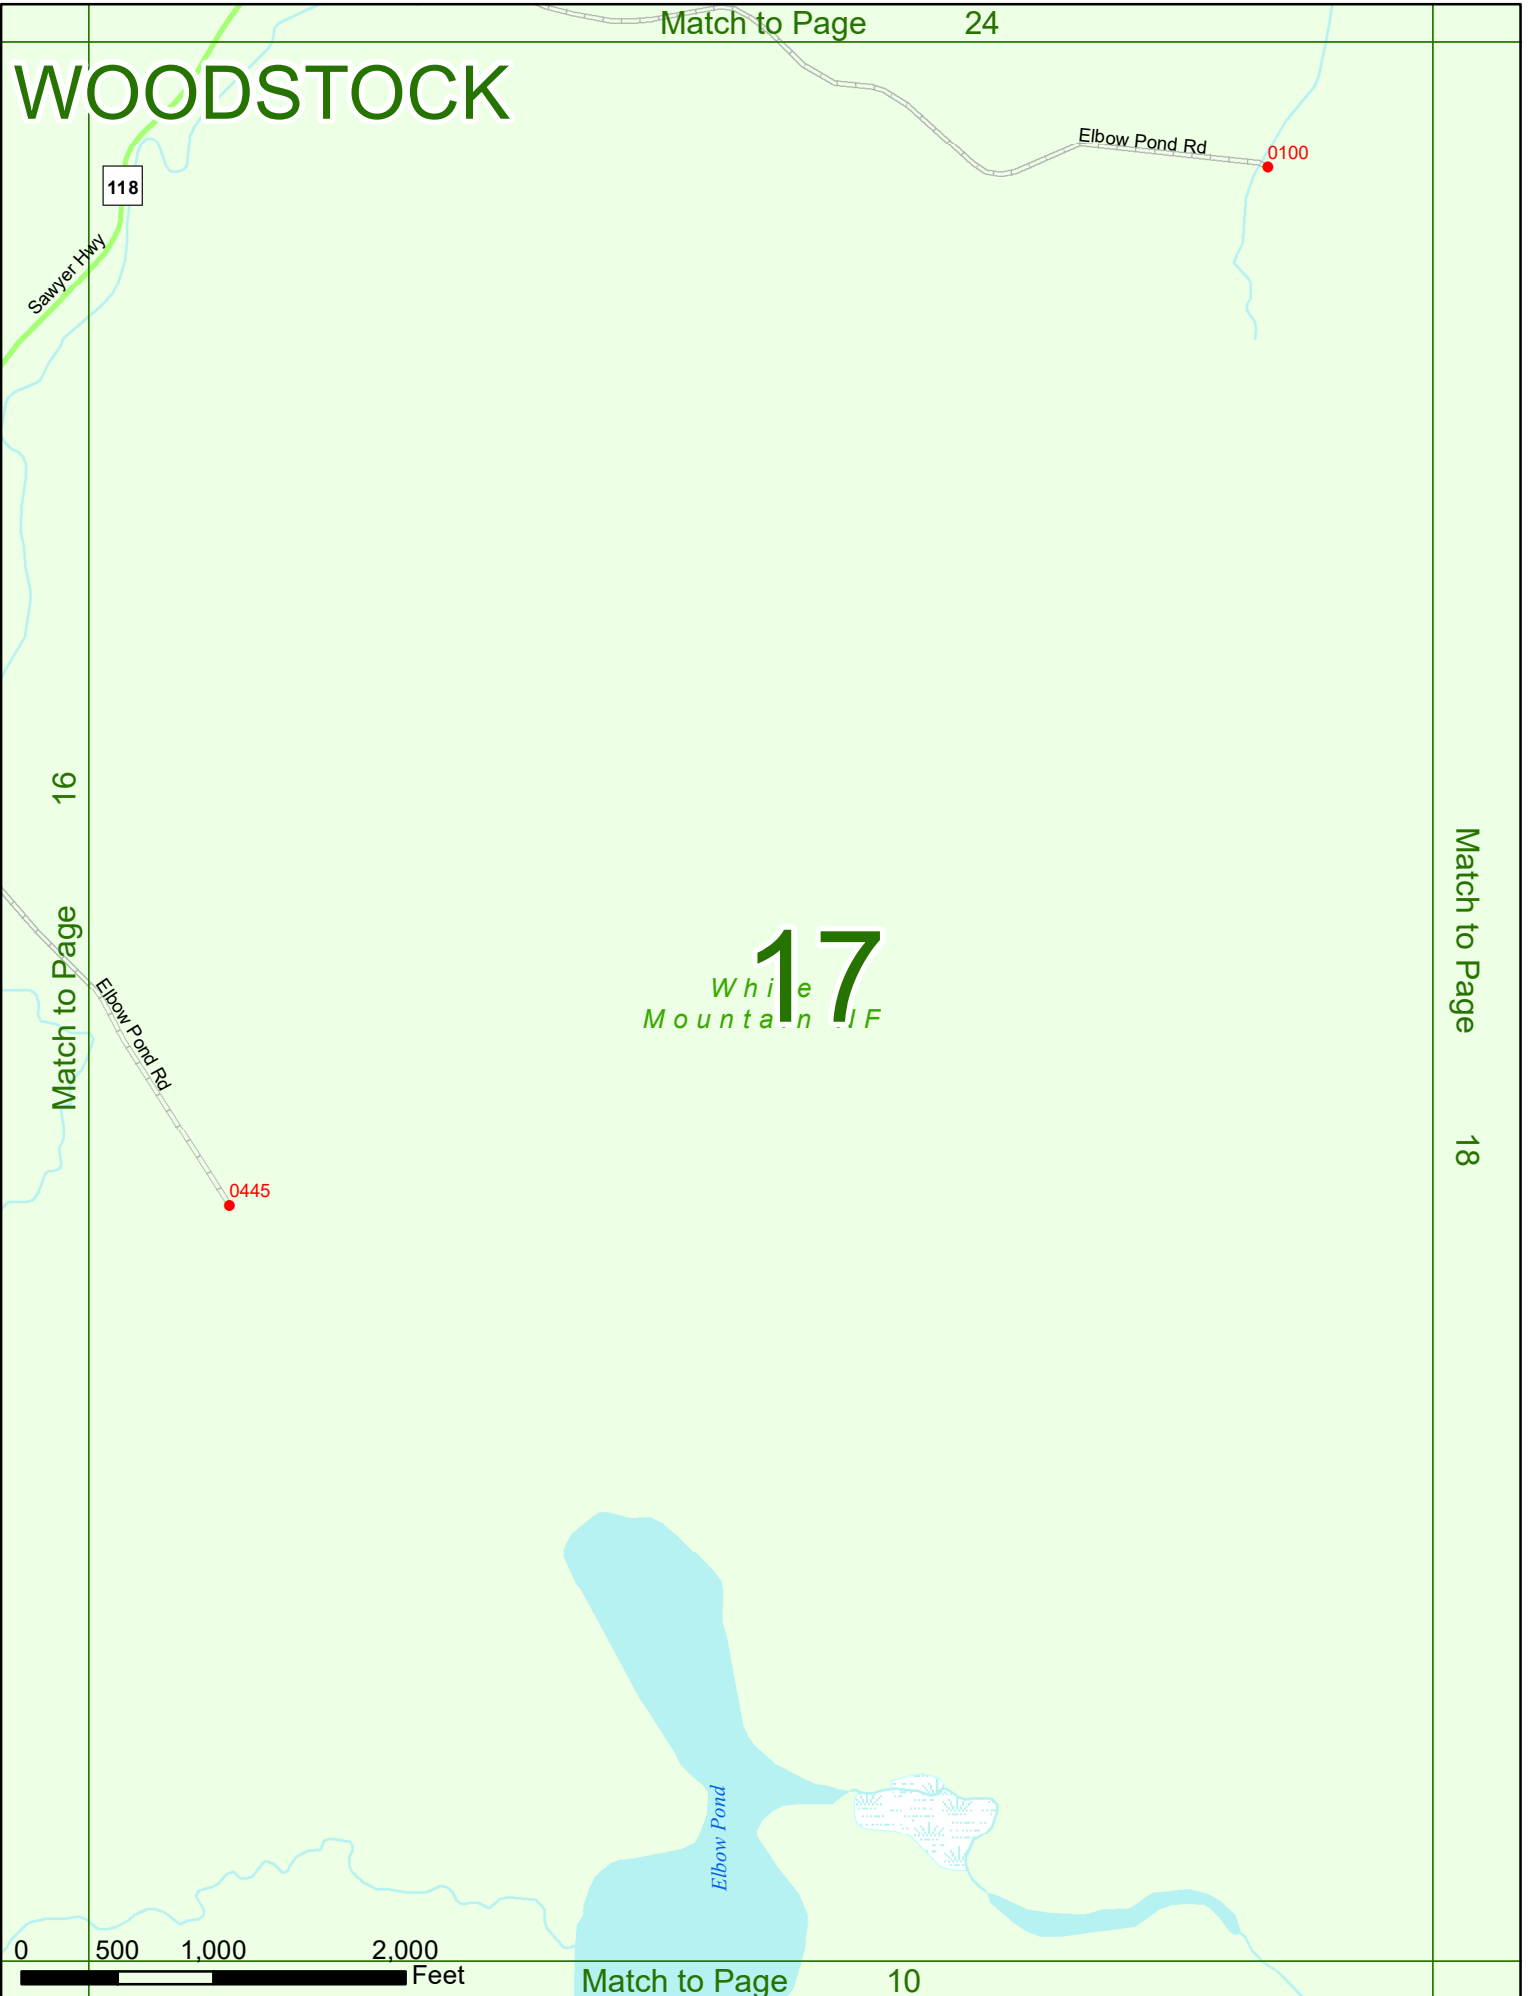

WOODSTOCK

Match to Page 24

Elbow Pond Rd 0100

118

Sawyer Hwy

16

Match to Page

Elbow Pond Rd

0445

White Mountain IF
17

Match to Page

18

0 500 1,000 2,000 Feet

Match to Page 10