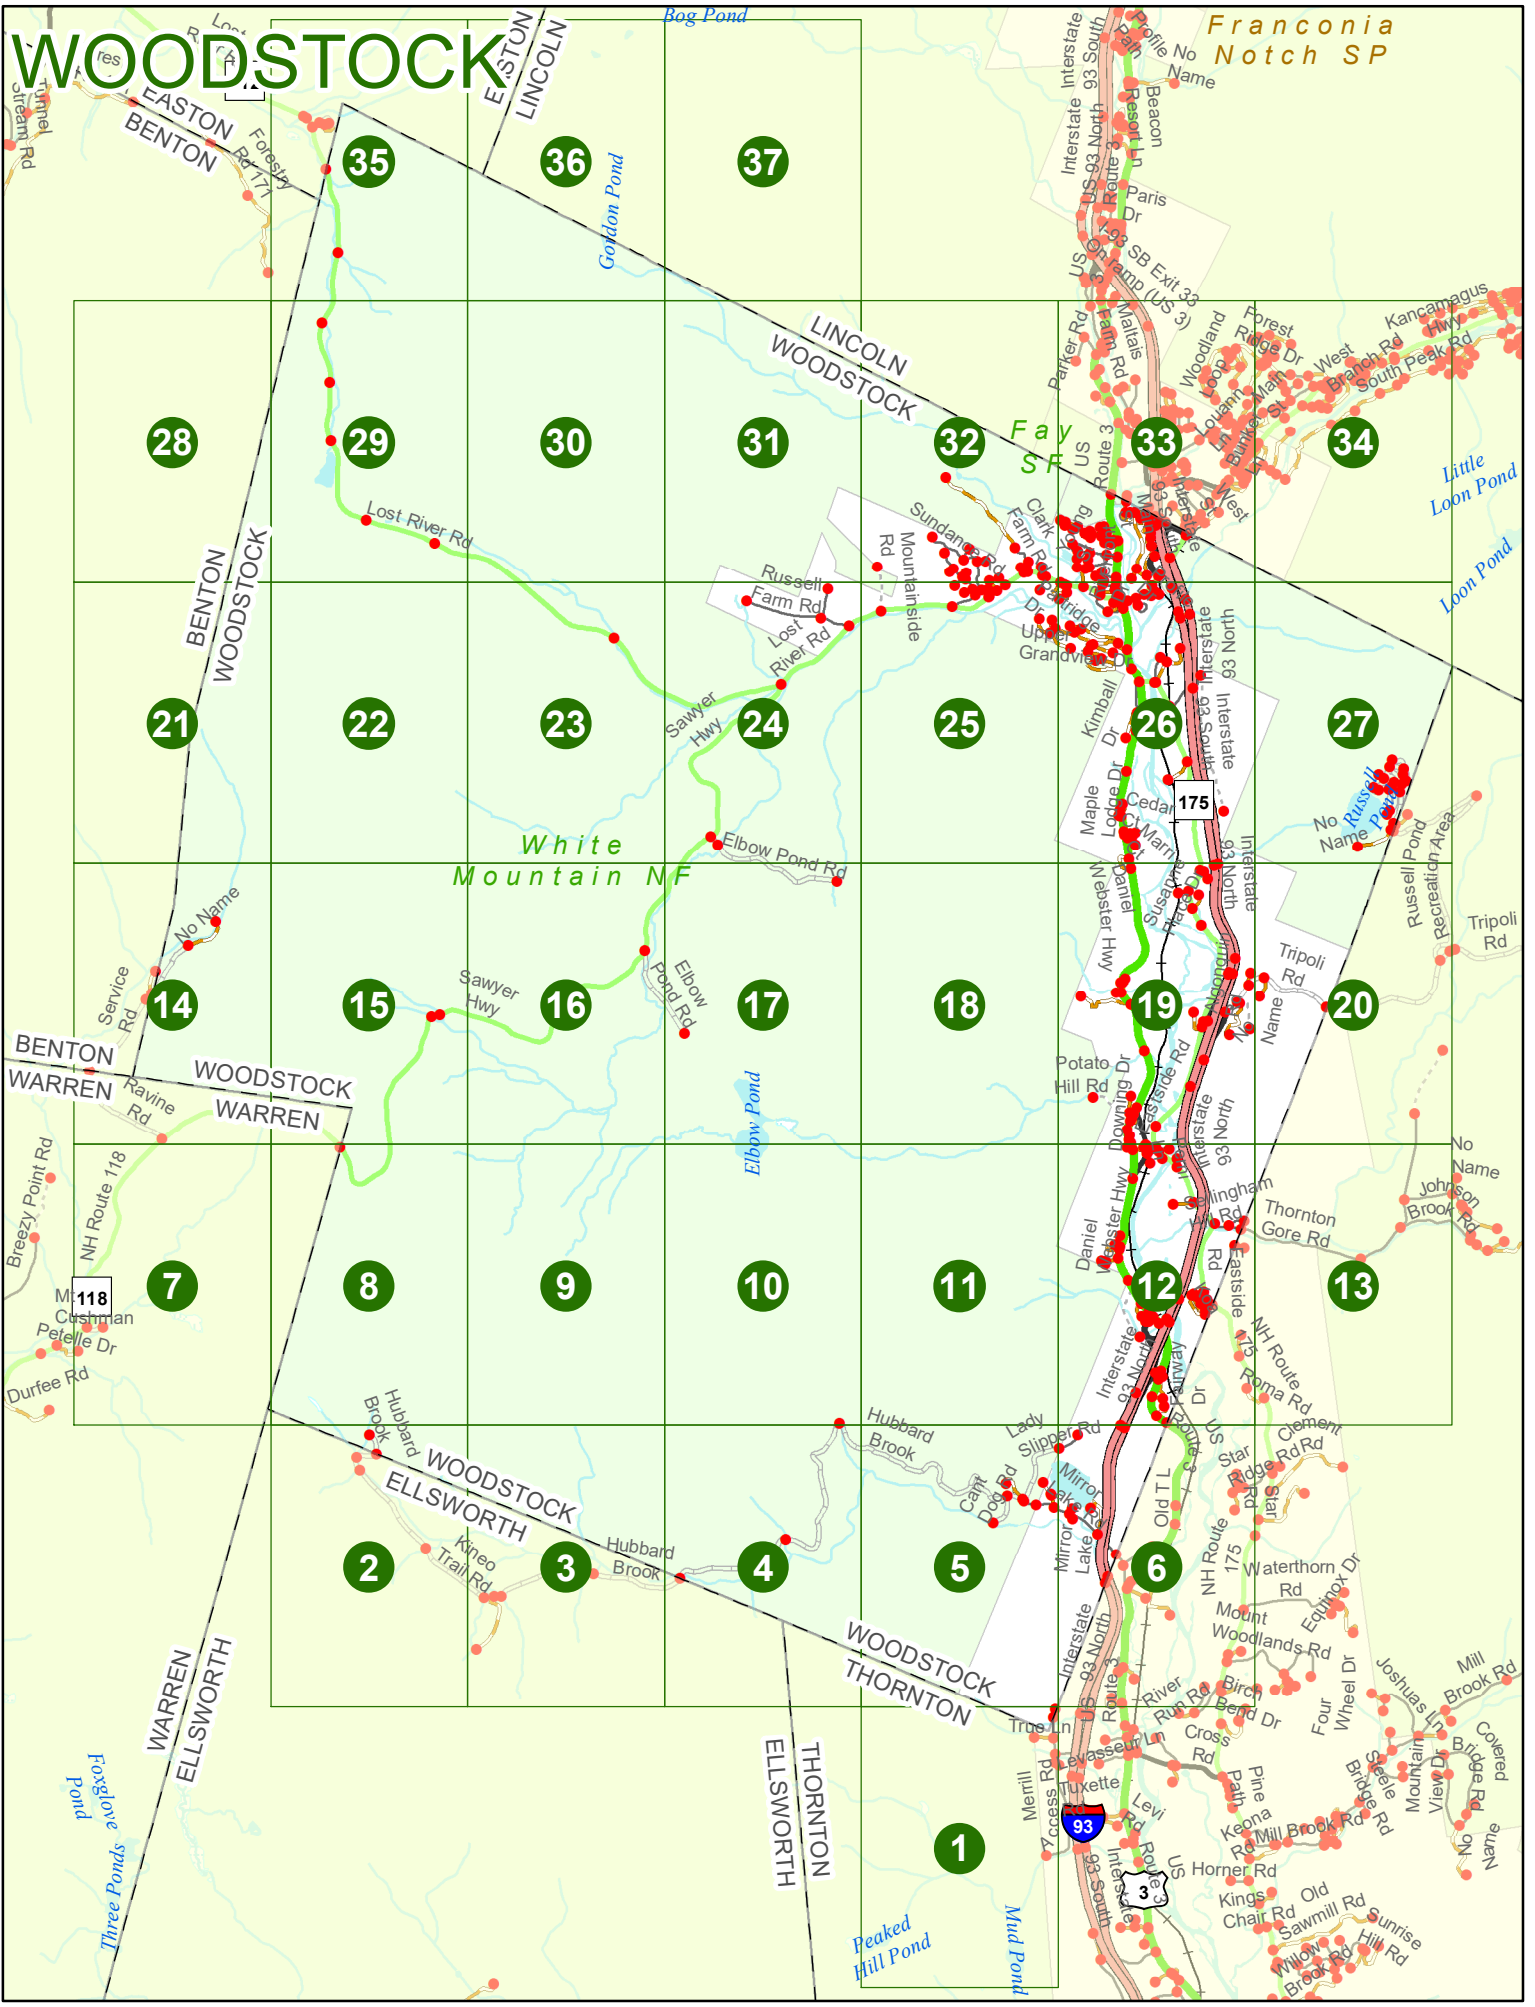

New Hampshire
DOT
 Department of Transportation

Maps and data sets are not guaranteed to be free from errors and omissions. Data is in a constant state of update and correction by various groups and agencies. Information displayed on this map is the best available at the time of publication.

2022 Nodal Reference Bookmap

LEGEND

NHDOT will accept crash locations based on the State of NH Uniform Police Traffic Accident Report.

Crash occurred on:

Option 1 Street Address
 123 Main Street

Option 2 Route No and/or Distance from NESW Intesecting Road, Bridge,
 Street name Intersecting Street Town/County line
 Main Street 500 E Oak Street

Option 3 First Node Distance from First Node Second Node
 515 212 632

Option 4 Route No and/or Mile Marker on Interstate Only NESW Mile (Marker)
 Street name
 189S 700 feet S 36.8

Option 3 – Example

Street Name Loudon Road
First Node 803
Distance from First Node 318 Ft
Second Node 813