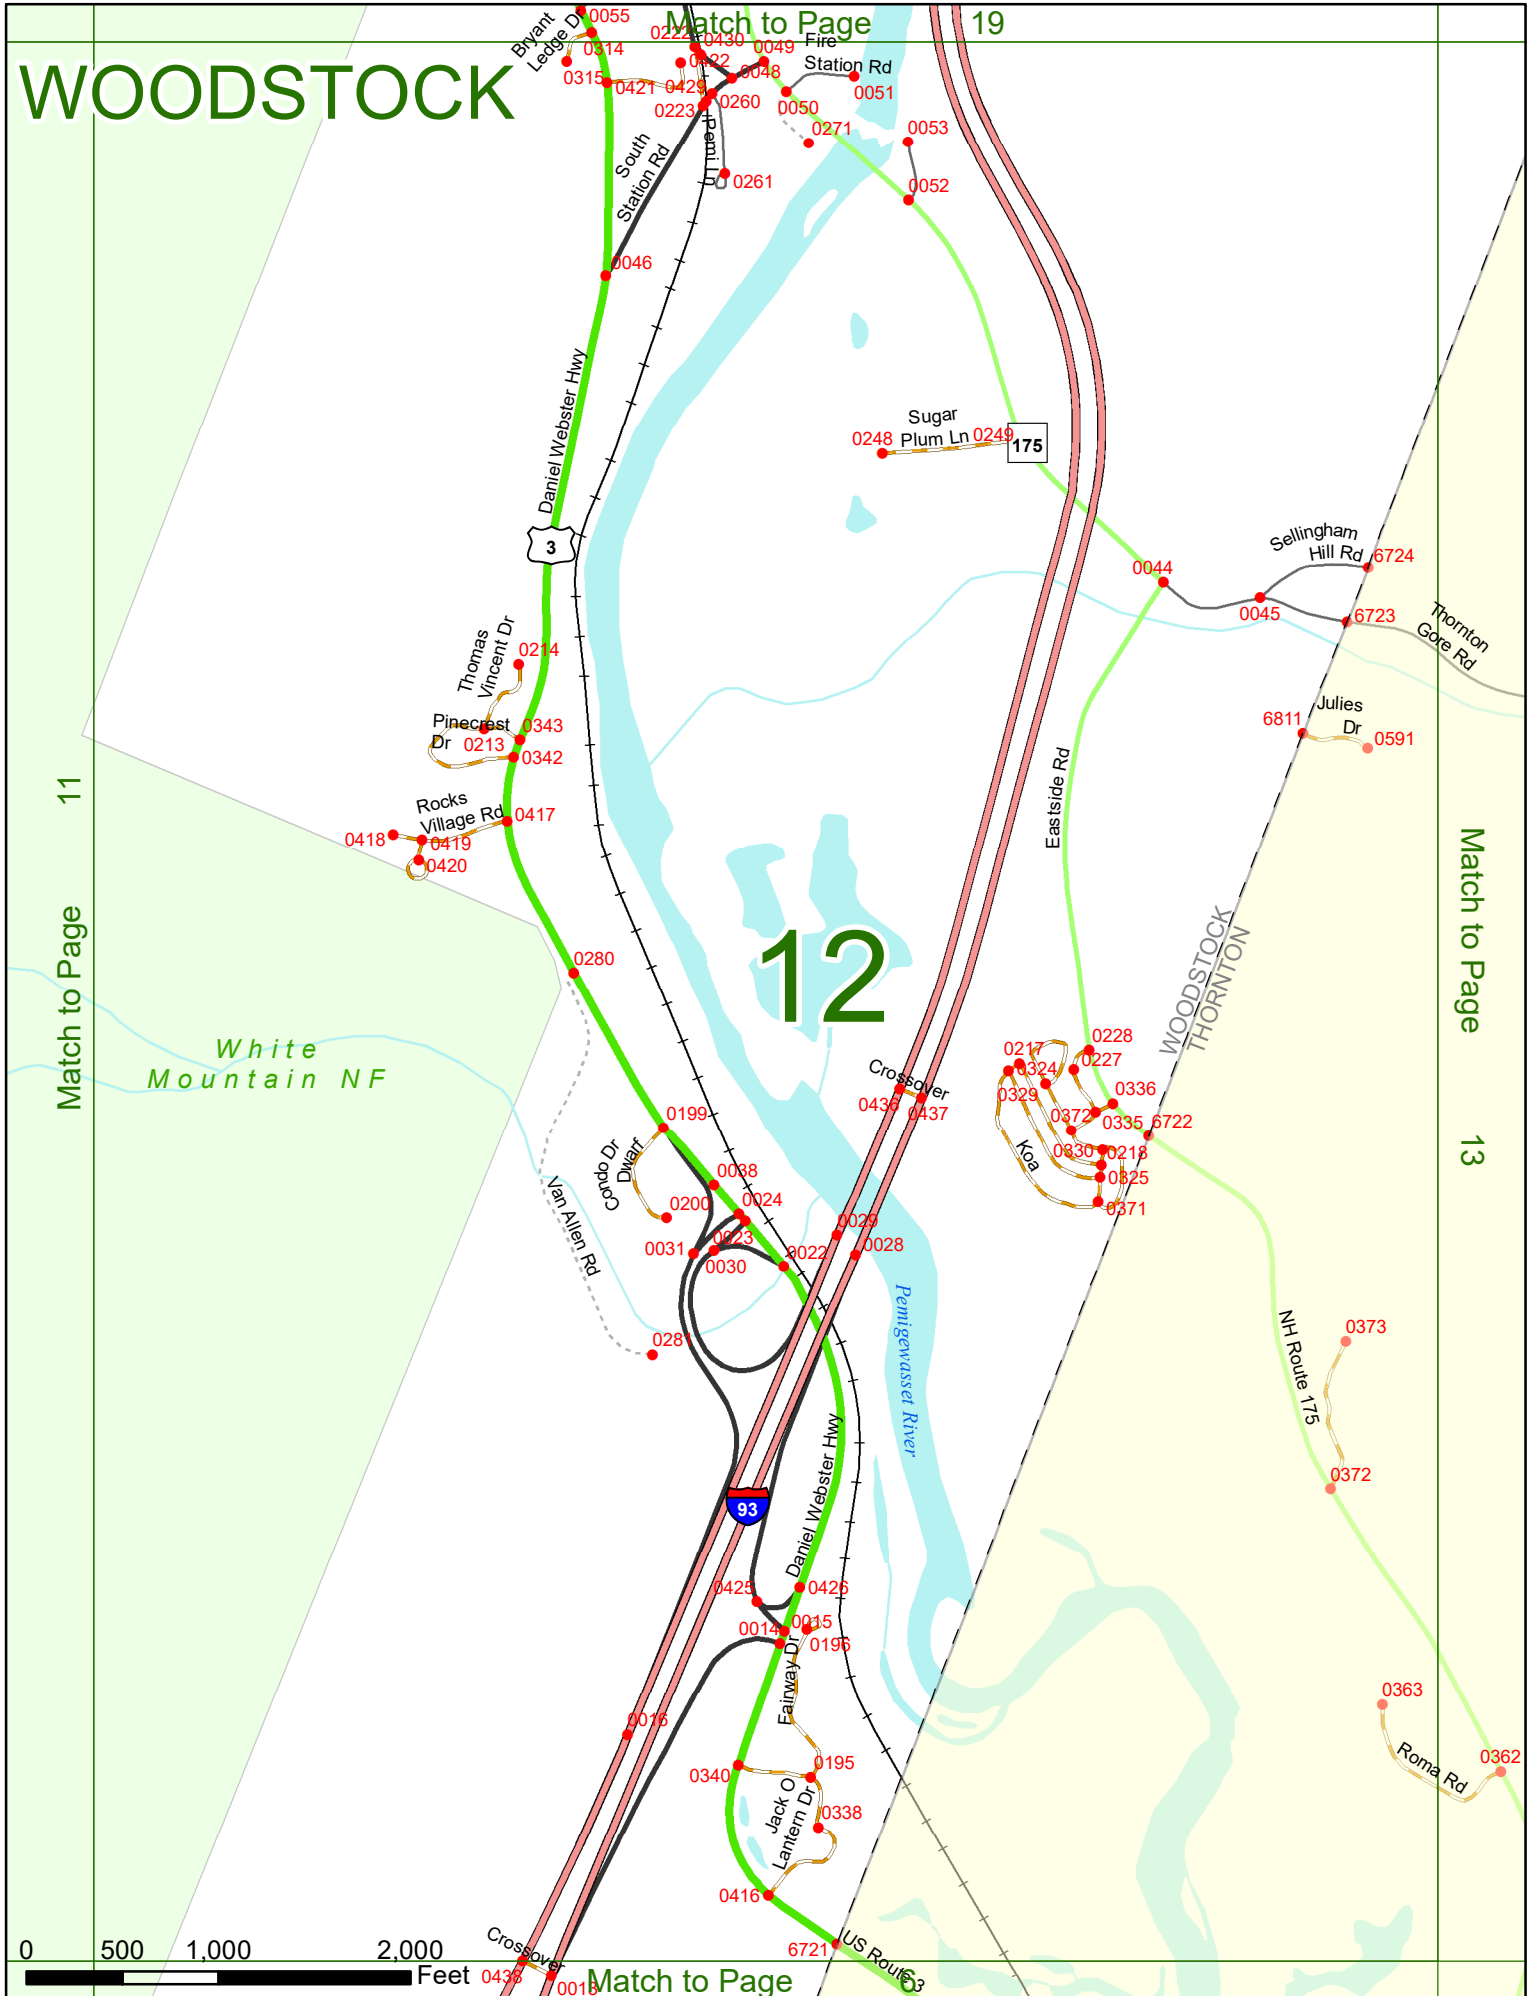

WOODSTOCK

Match to Page 19

11

Match to Page

White Mountain NF

12

Match to Page

13

Match to Page