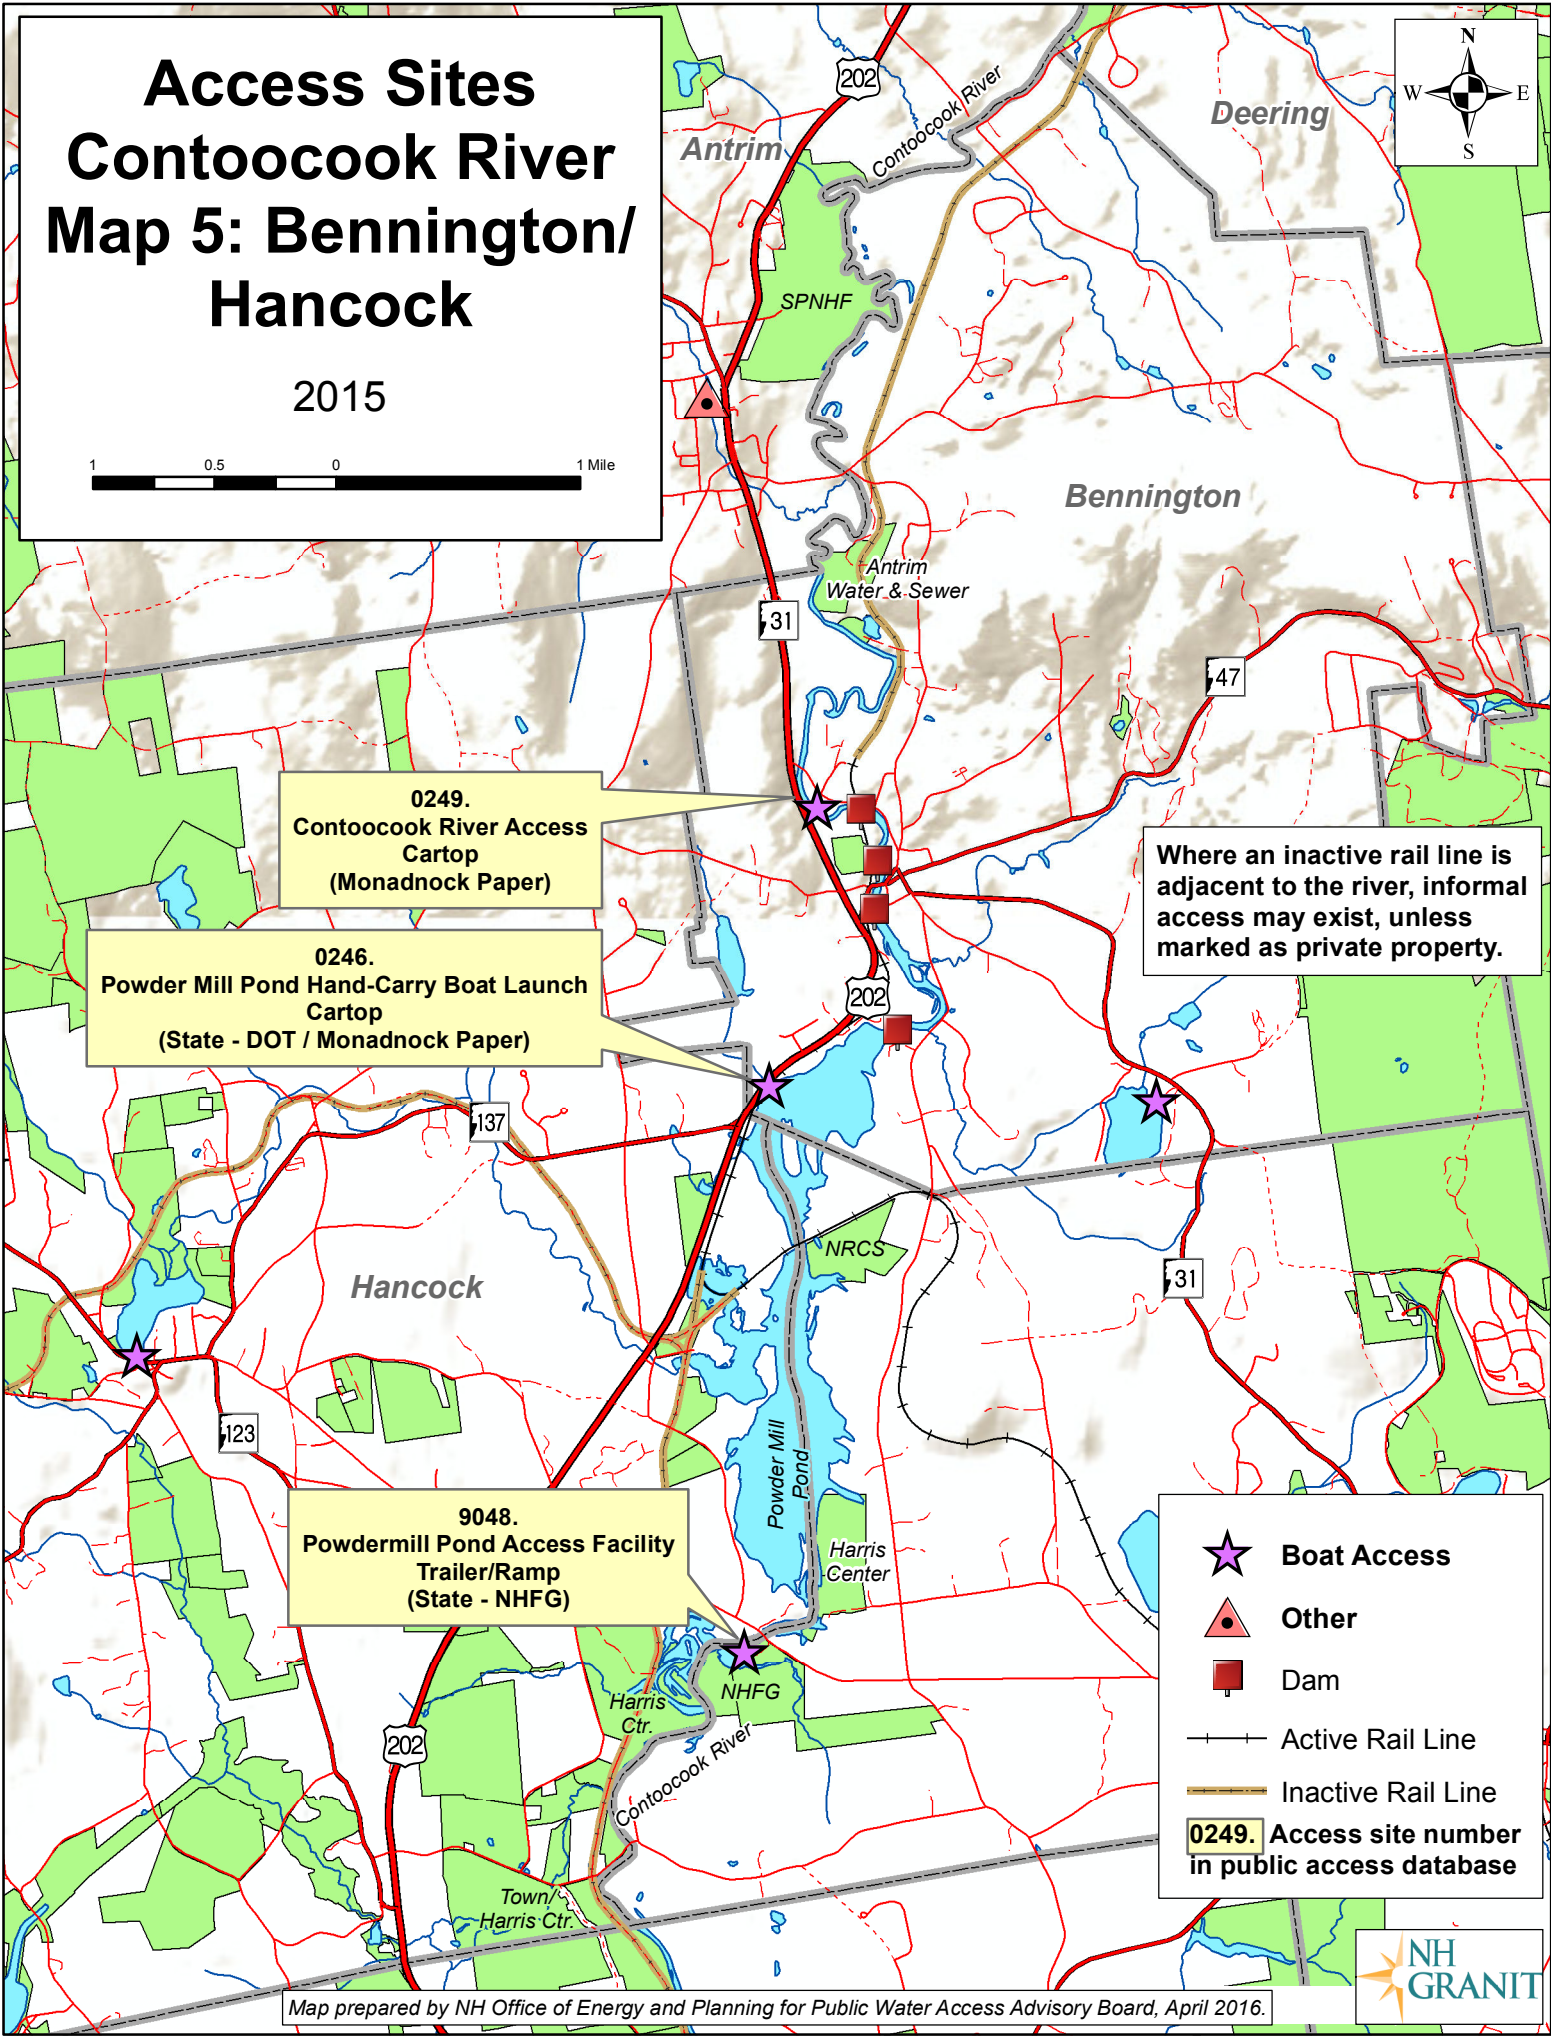

Access Sites Contoocook River Map 5: Bennington/ Hancock

2015

0249.
Contoocook River Access
Cartop
(Monadnock Paper)

0246.
Powder Mill Pond Hand-Carry Boat Launch
Cartop
(State - DOT / Monadnock Paper)

9048.
Powdermill Pond Access Facility
Trailer/Ramp
(State - NHFG)

Where an inactive rail line is adjacent to the river, informal access may exist, unless marked as private property.

- Boat Access
- Other
- Dam
- Active Rail Line
- Inactive Rail Line
- 0249.** Access site number in public access database