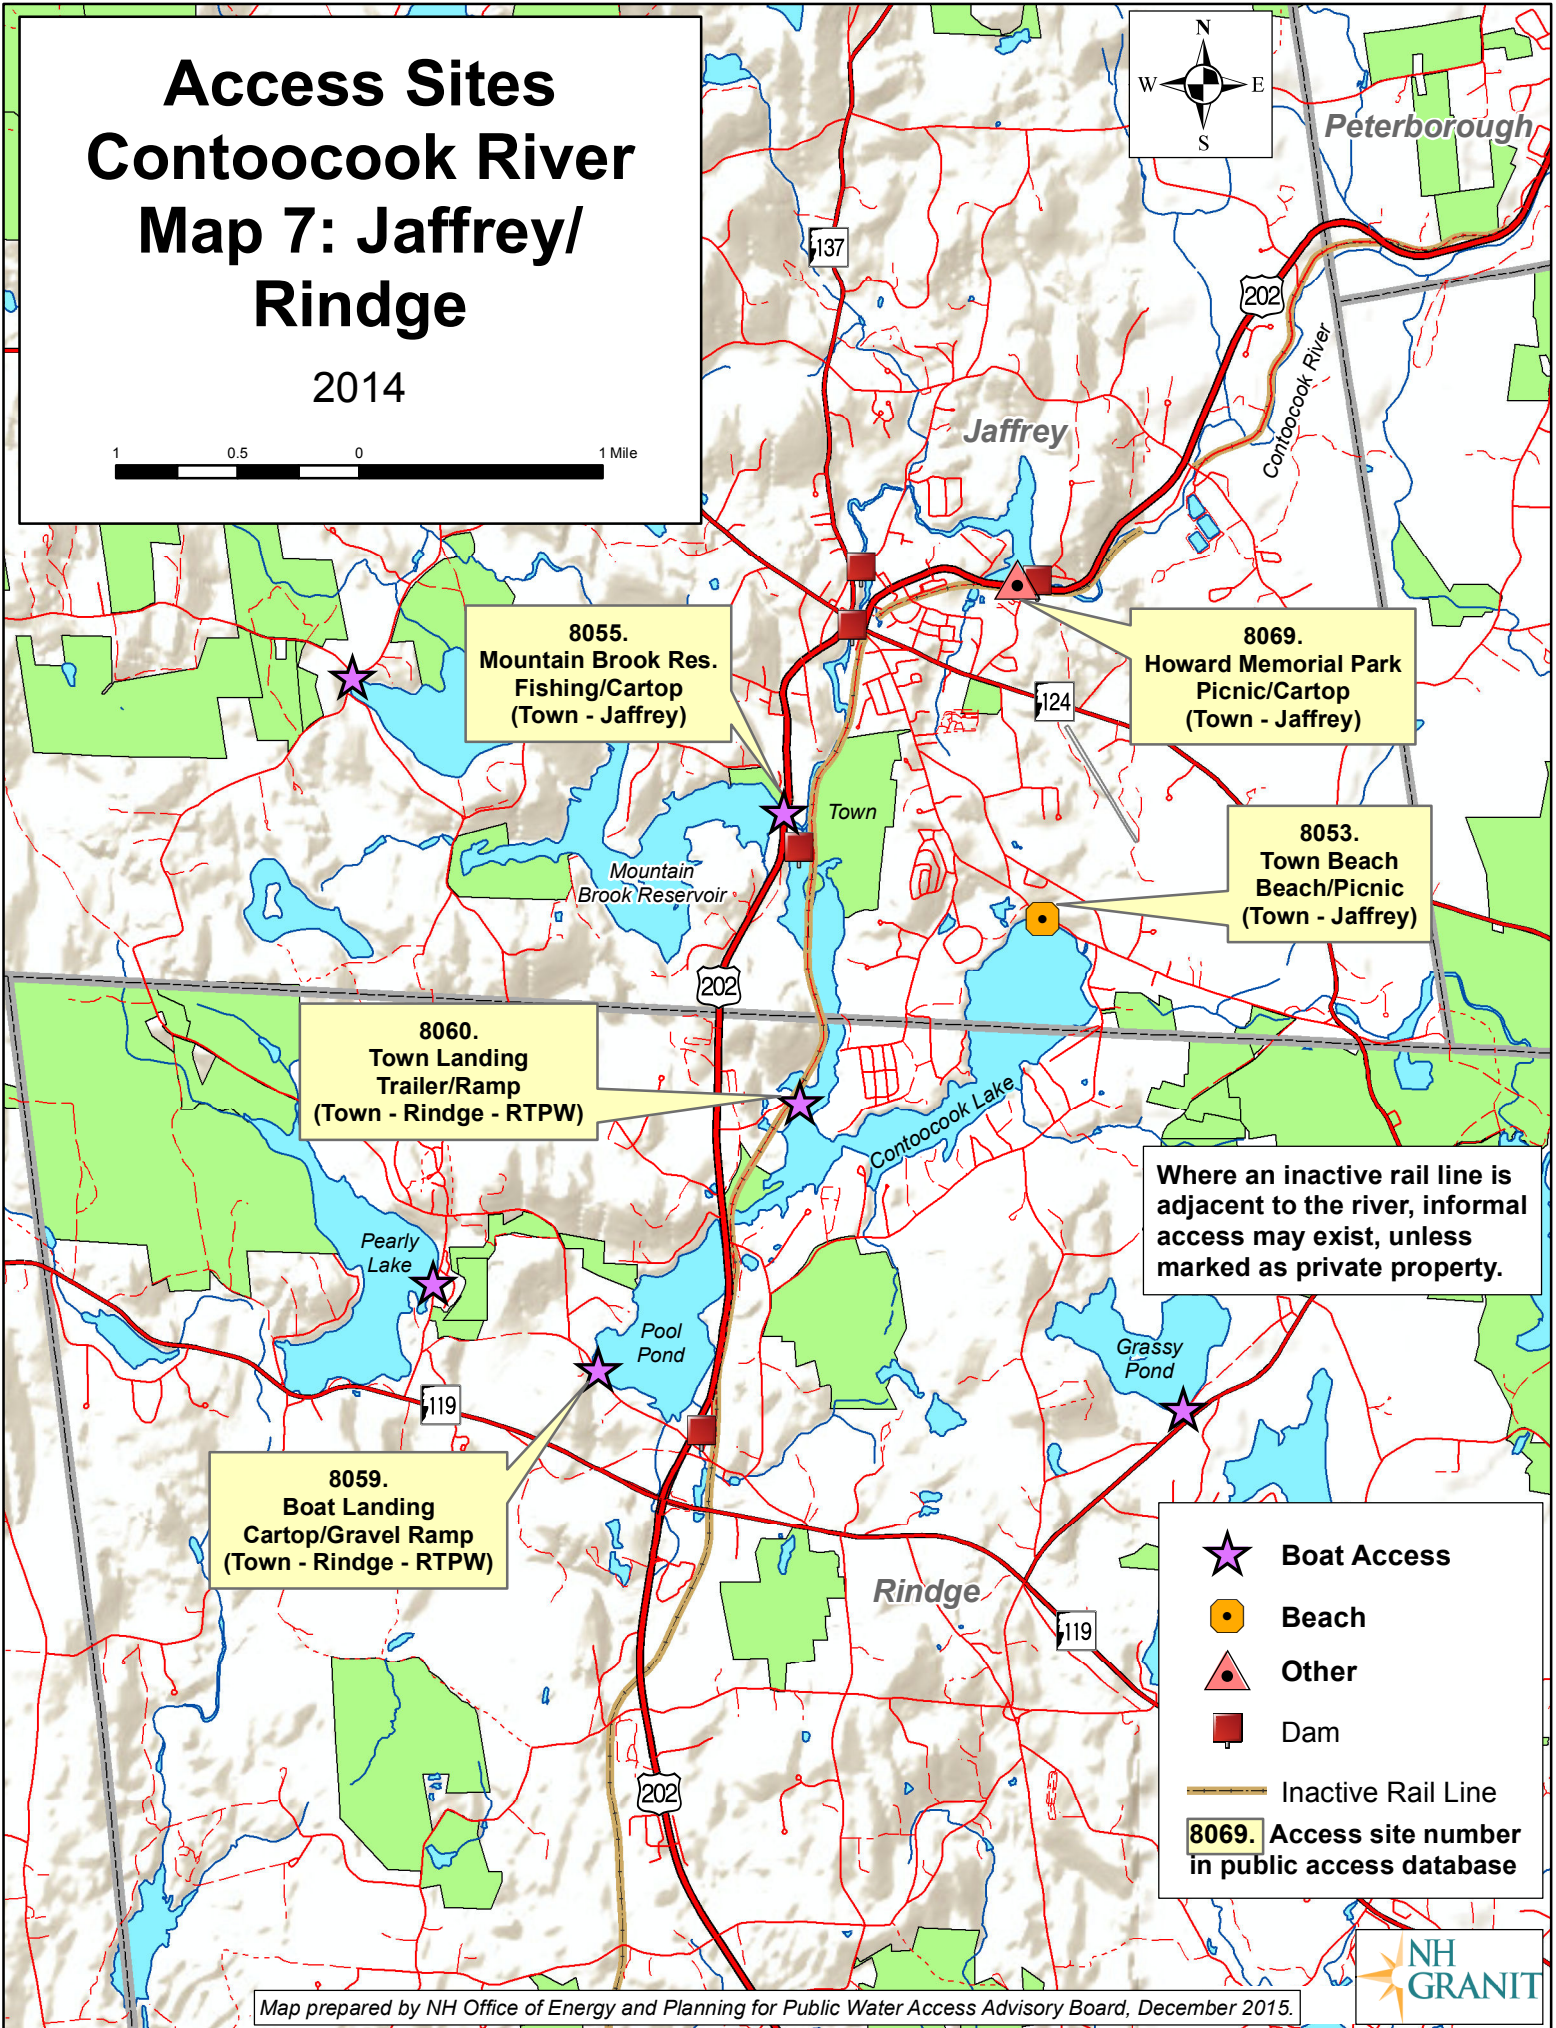

# Access Sites Contoocook River Map 7: Jaffrey/ Rindge

2014

**8055.**  
Mountain Brook Res.  
Fishing/Cartop  
(Town - Jaffrey)

**8069.**  
Howard Memorial Park  
Picnic/Cartop  
(Town - Jaffrey)

**8053.**  
Town Beach  
Beach/Picnic  
(Town - Jaffrey)

**8060.**  
Town Landing  
Trailer/Ramp  
(Town - Rindge - RTPW)

Where an inactive rail line is adjacent to the river, informal access may exist, unless marked as private property.

**8059.**  
Boat Landing  
Cartop/Gravel Ramp  
(Town - Rindge - RTPW)

- Boat Access
- Beach
- Other
- Dam
- Inactive Rail Line
- 8069.** Access site number in public access database