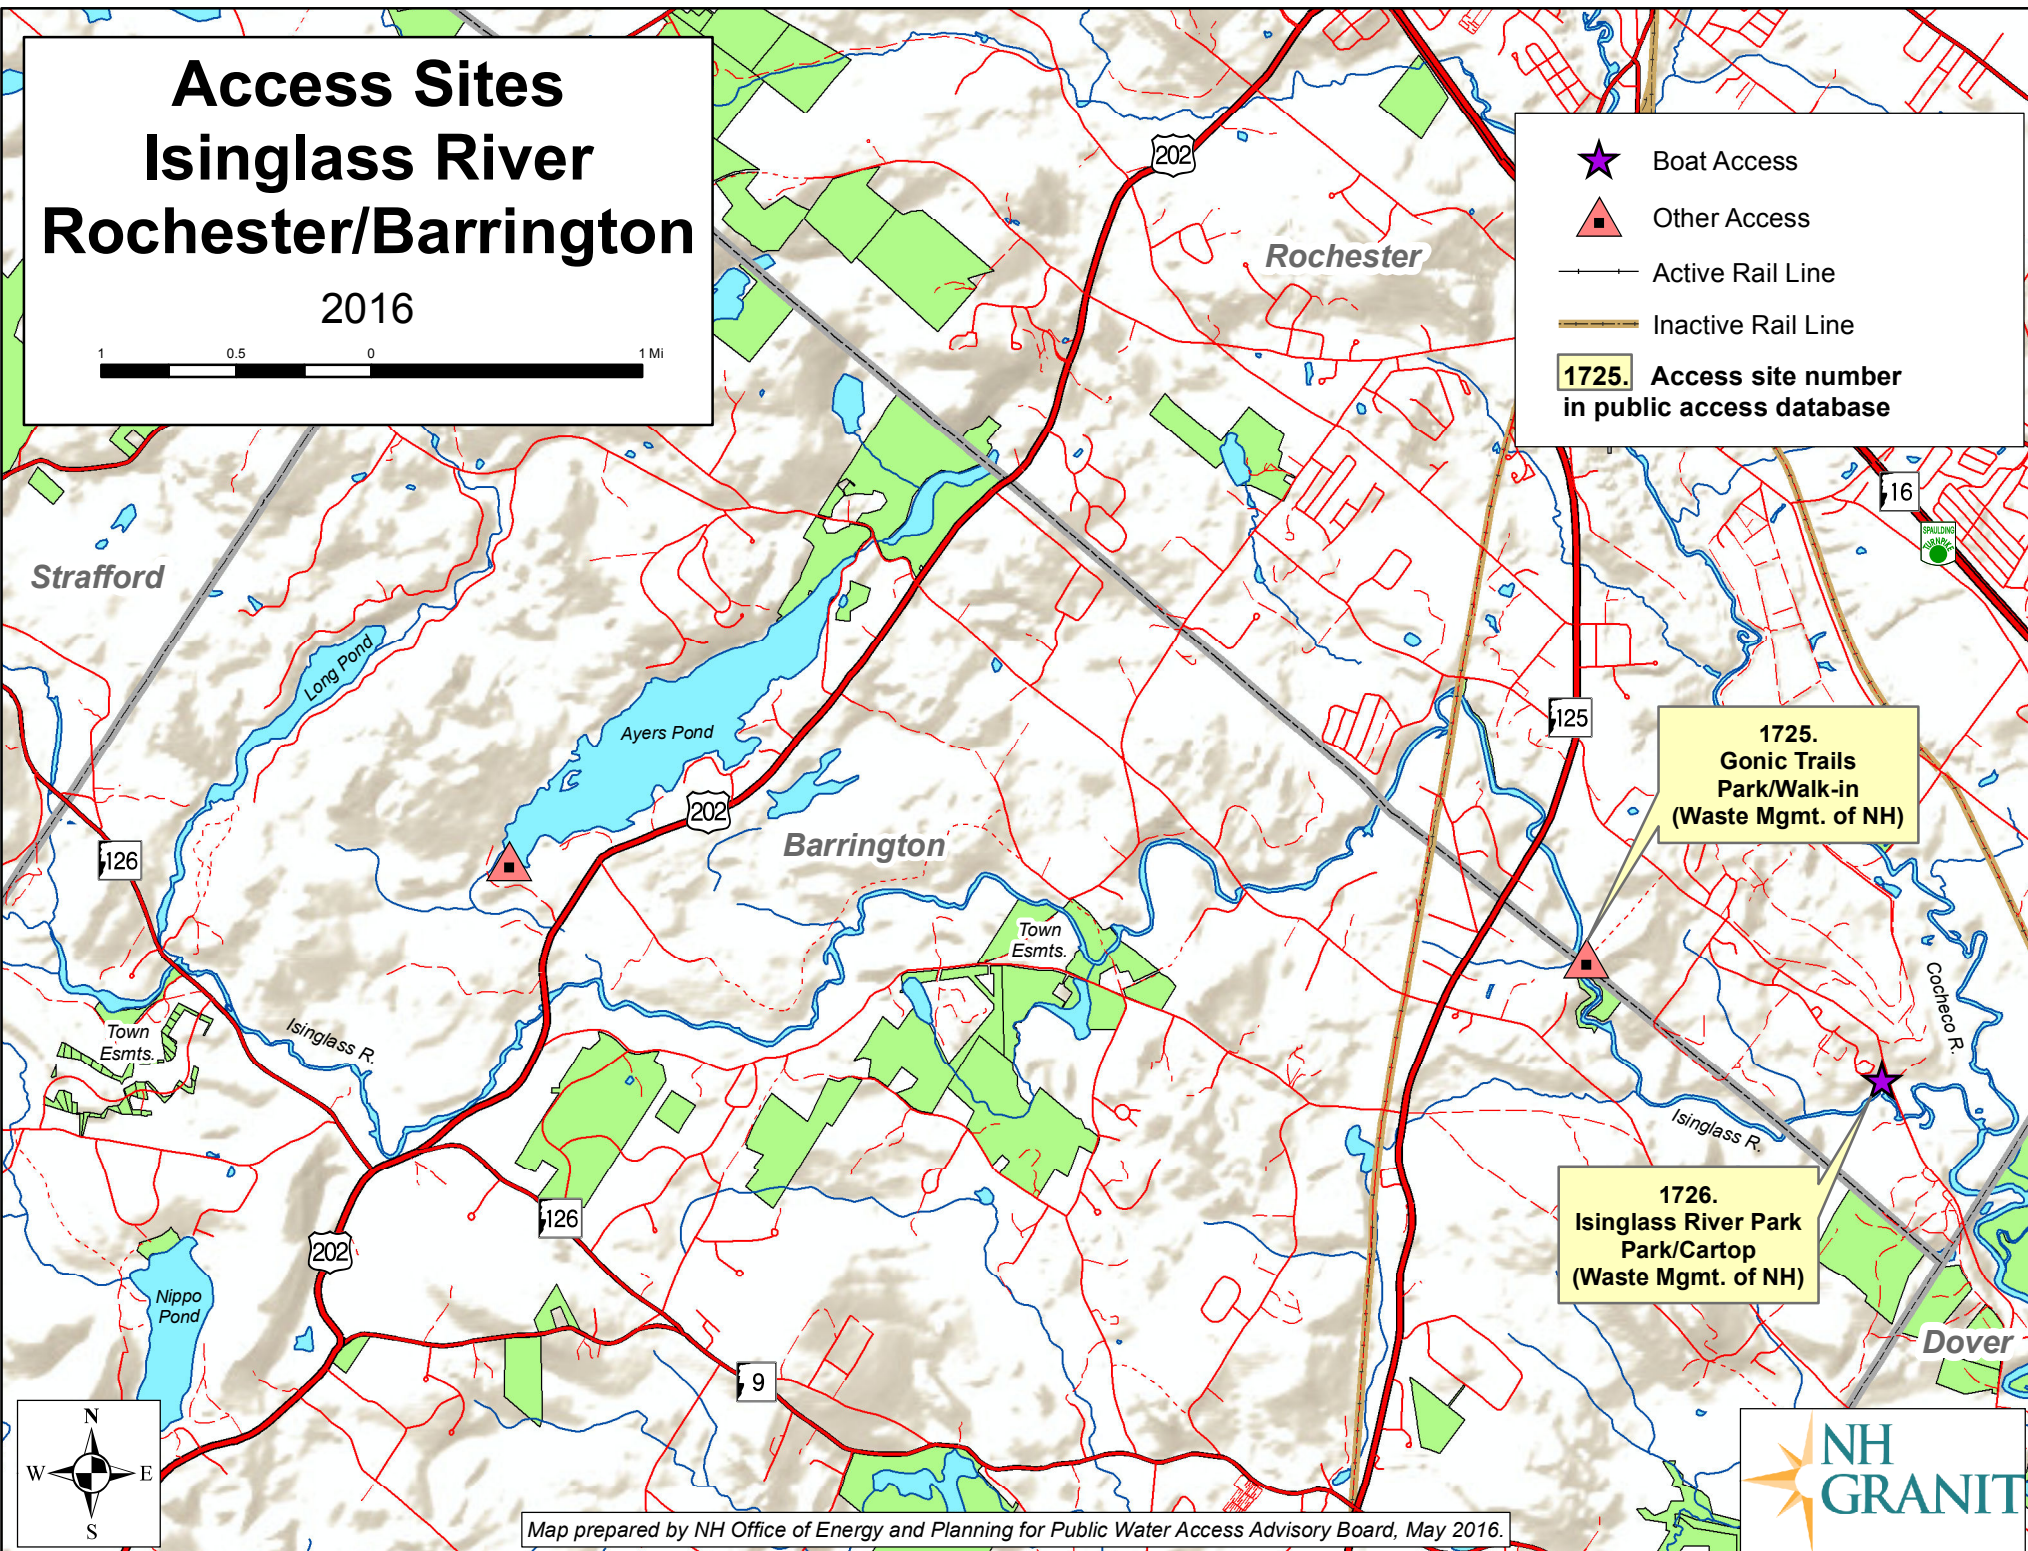

Access Sites Isinglass River Rochester/Barrington

2016

- ★ Boat Access
- ▲ Other Access
- Active Rail Line
- Inactive Rail Line
- 1725.** Access site number in public access database

1725.
Gonic Trails
Park/Walk-in
(Waste Mgmt. of NH)

1726.
Isinglass River Park
Park/Cartop
(Waste Mgmt. of NH)