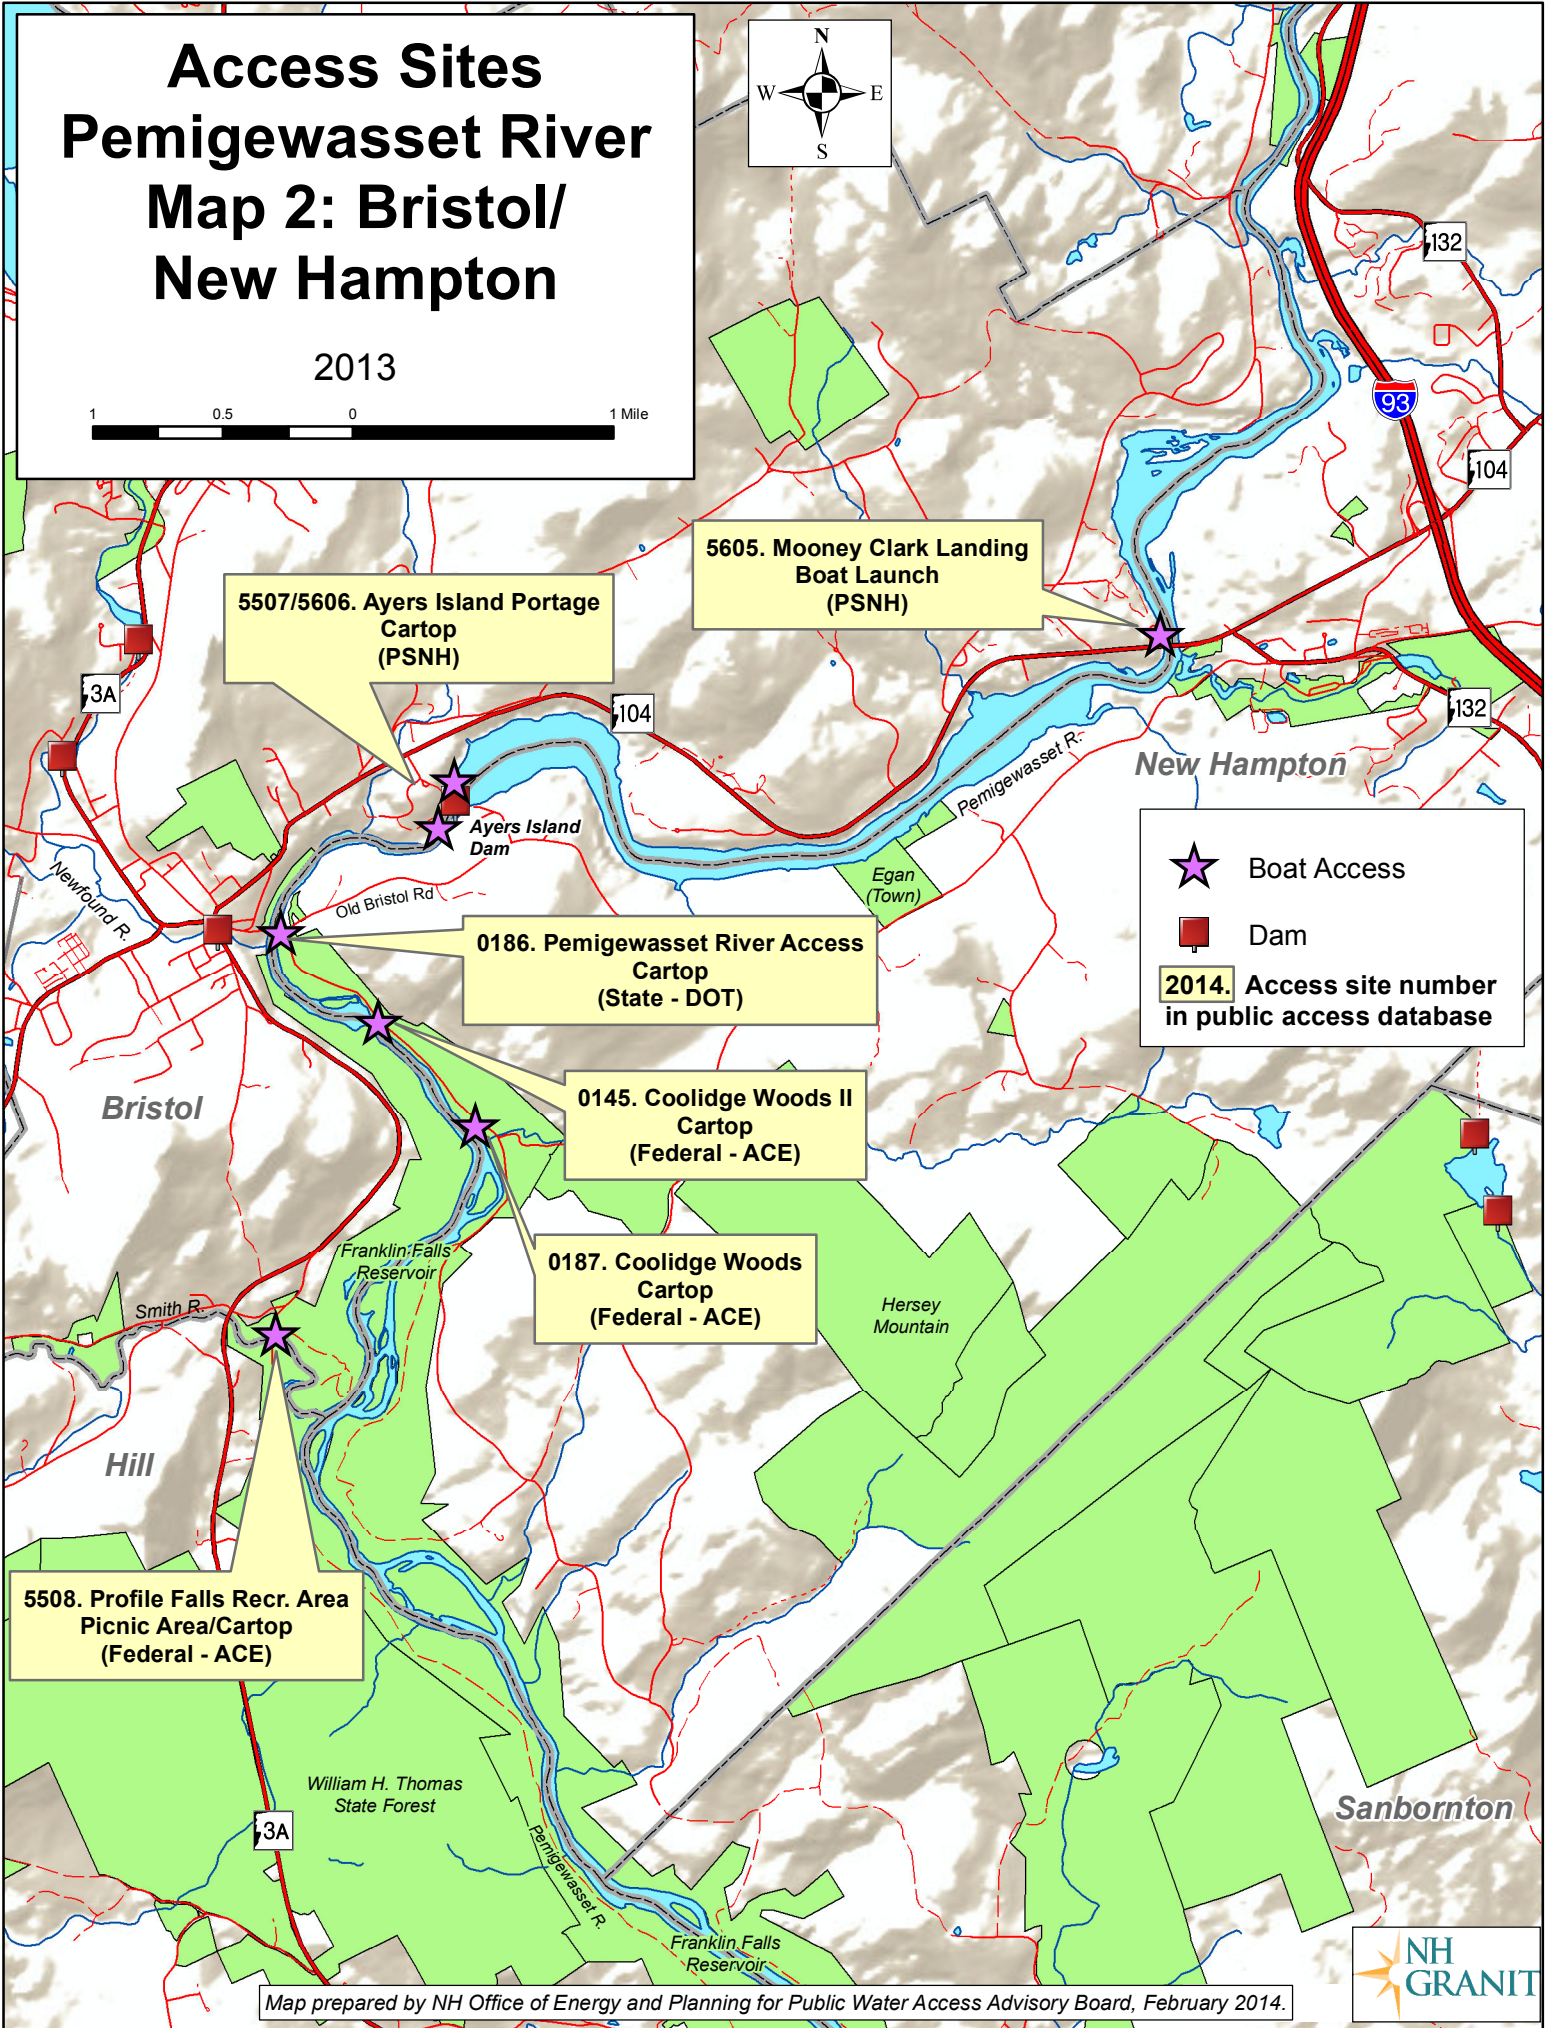

Access Sites Pemigewasset River Map 2: Bristol/ New Hampton

2013

5507/5606. Ayers Island Portage Cartop (PSNH)

5605. Mooney Clark Landing Boat Launch (PSNH)

0186. Pemigewasset River Access Cartop (State - DOT)

0145. Coolidge Woods II Cartop (Federal - ACE)

0187. Coolidge Woods Cartop (Federal - ACE)

5508. Profile Falls Recr. Area Picnic Area/Cartop (Federal - ACE)

Boat Access
 Dam
2014. Access site number in public access database