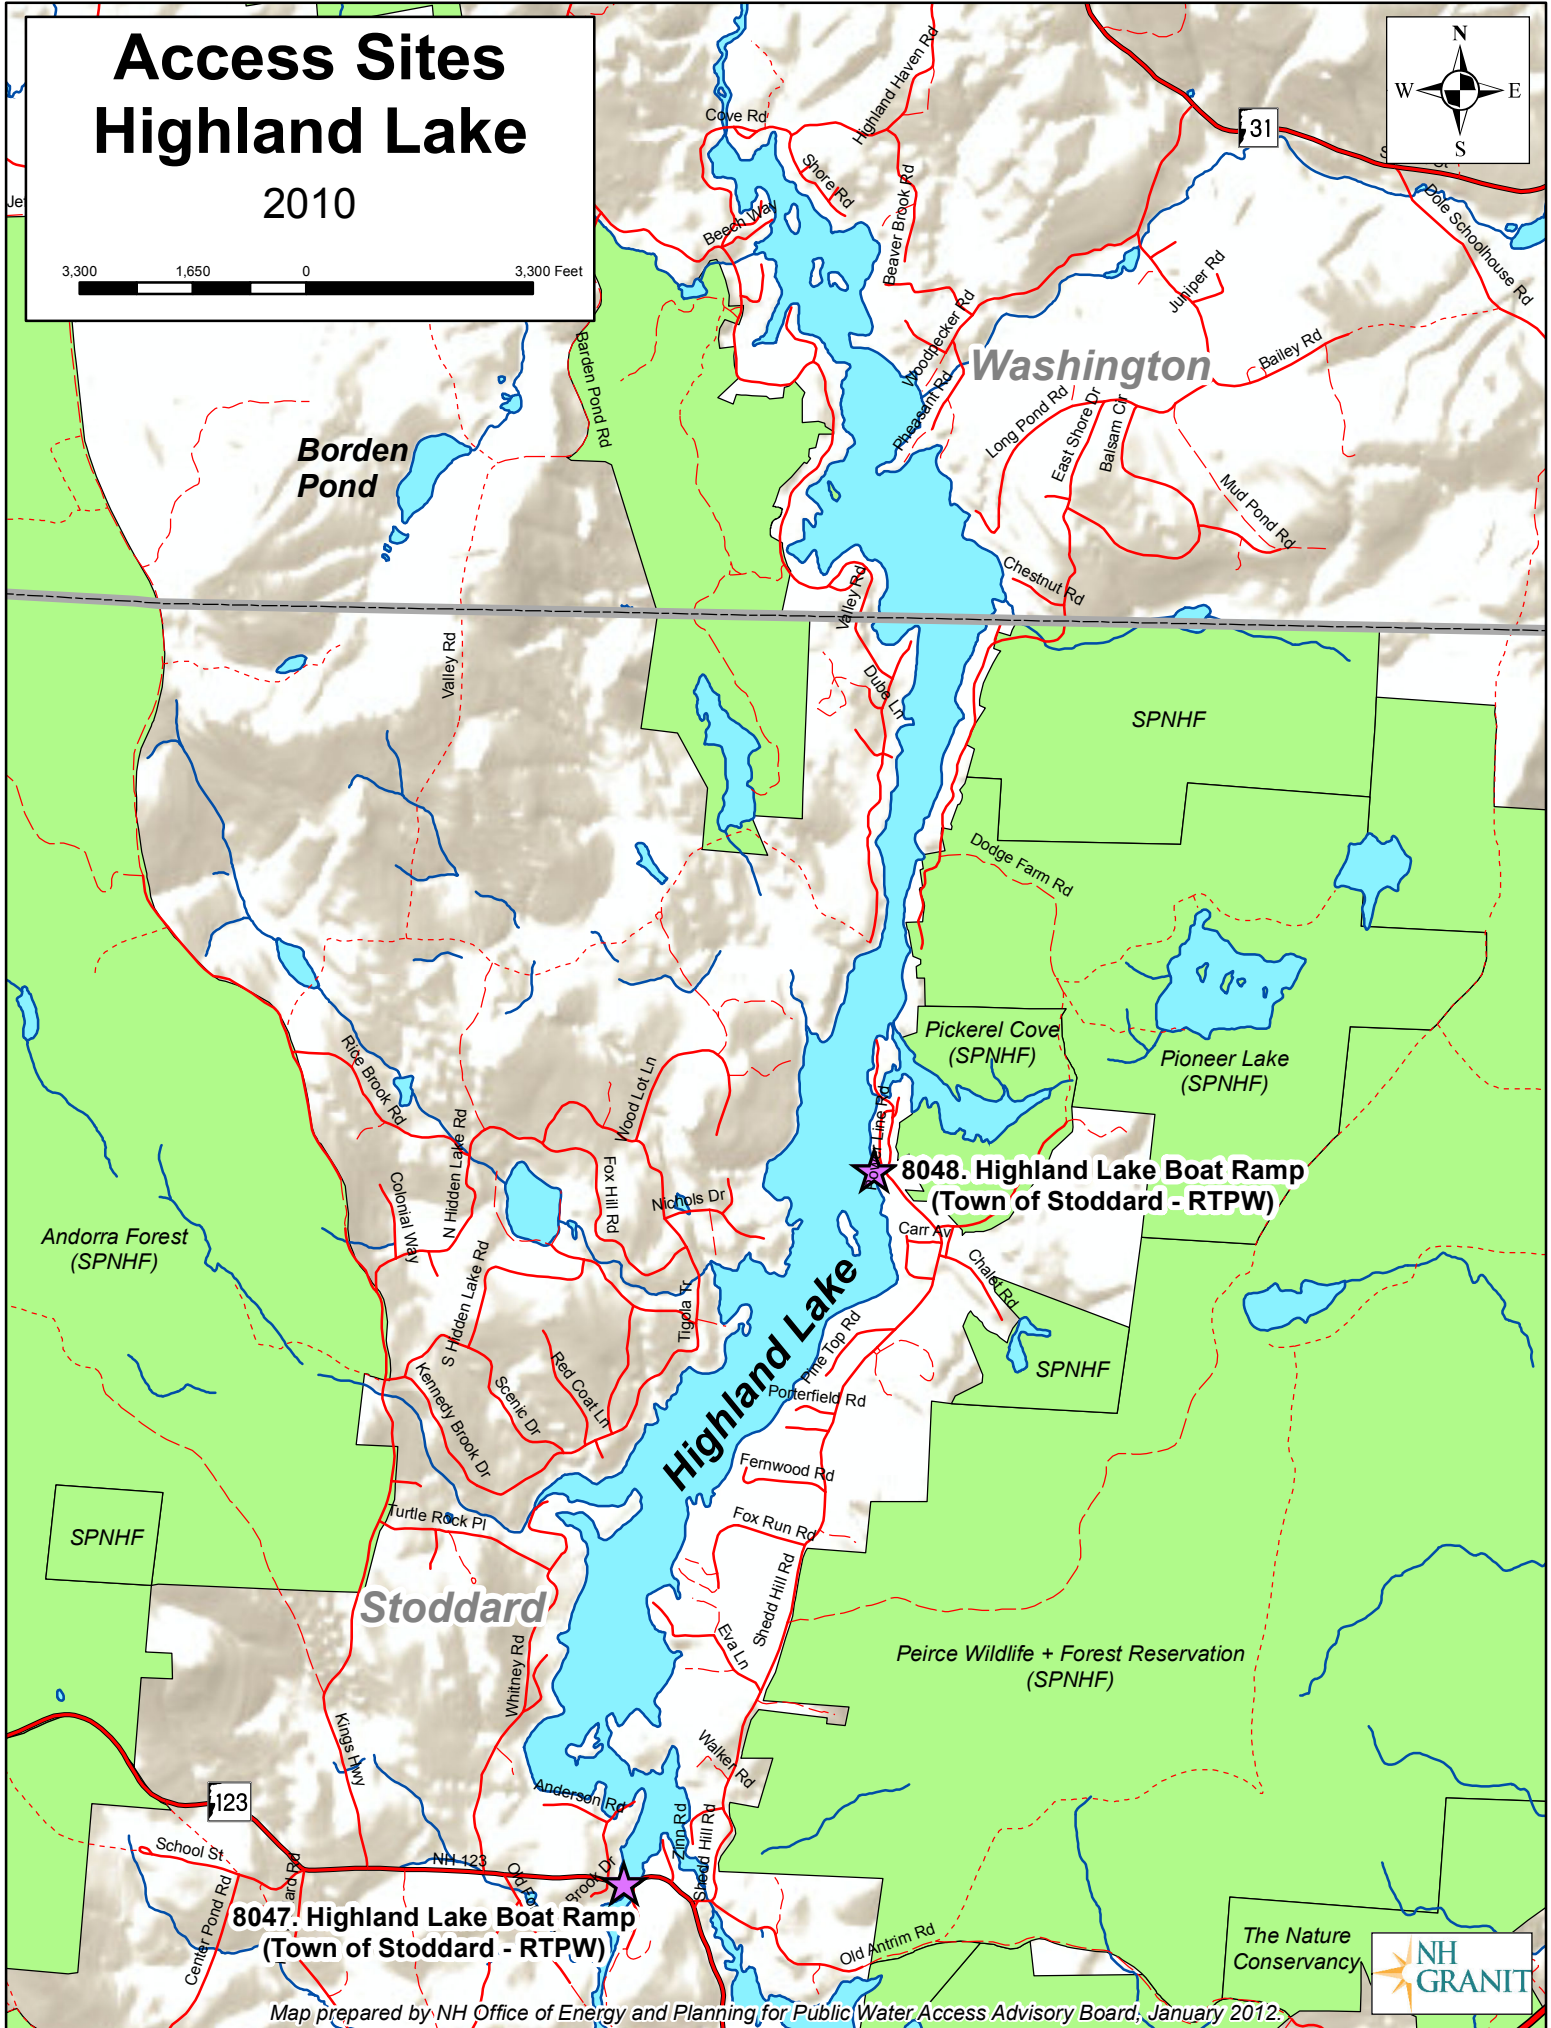

# Access Sites Highland Lake

2010

3,300 1,650 0 3,300 Feet

**Borden Pond**

**Washington**

SPNHF

Andorra Forest (SPNHF)

**8048. Highland Lake Boat Ramp  
(Town of Stoddard - RTPW)**

Pickeral Cove (SPNHF)

Pioneer Lake (SPNHF)

SPNHF

**Stoddard**

Peirce Wildlife + Forest Reservation (SPNHF)

**8047. Highland Lake Boat Ramp  
(Town of Stoddard - RTPW)**

The Nature Conservancy