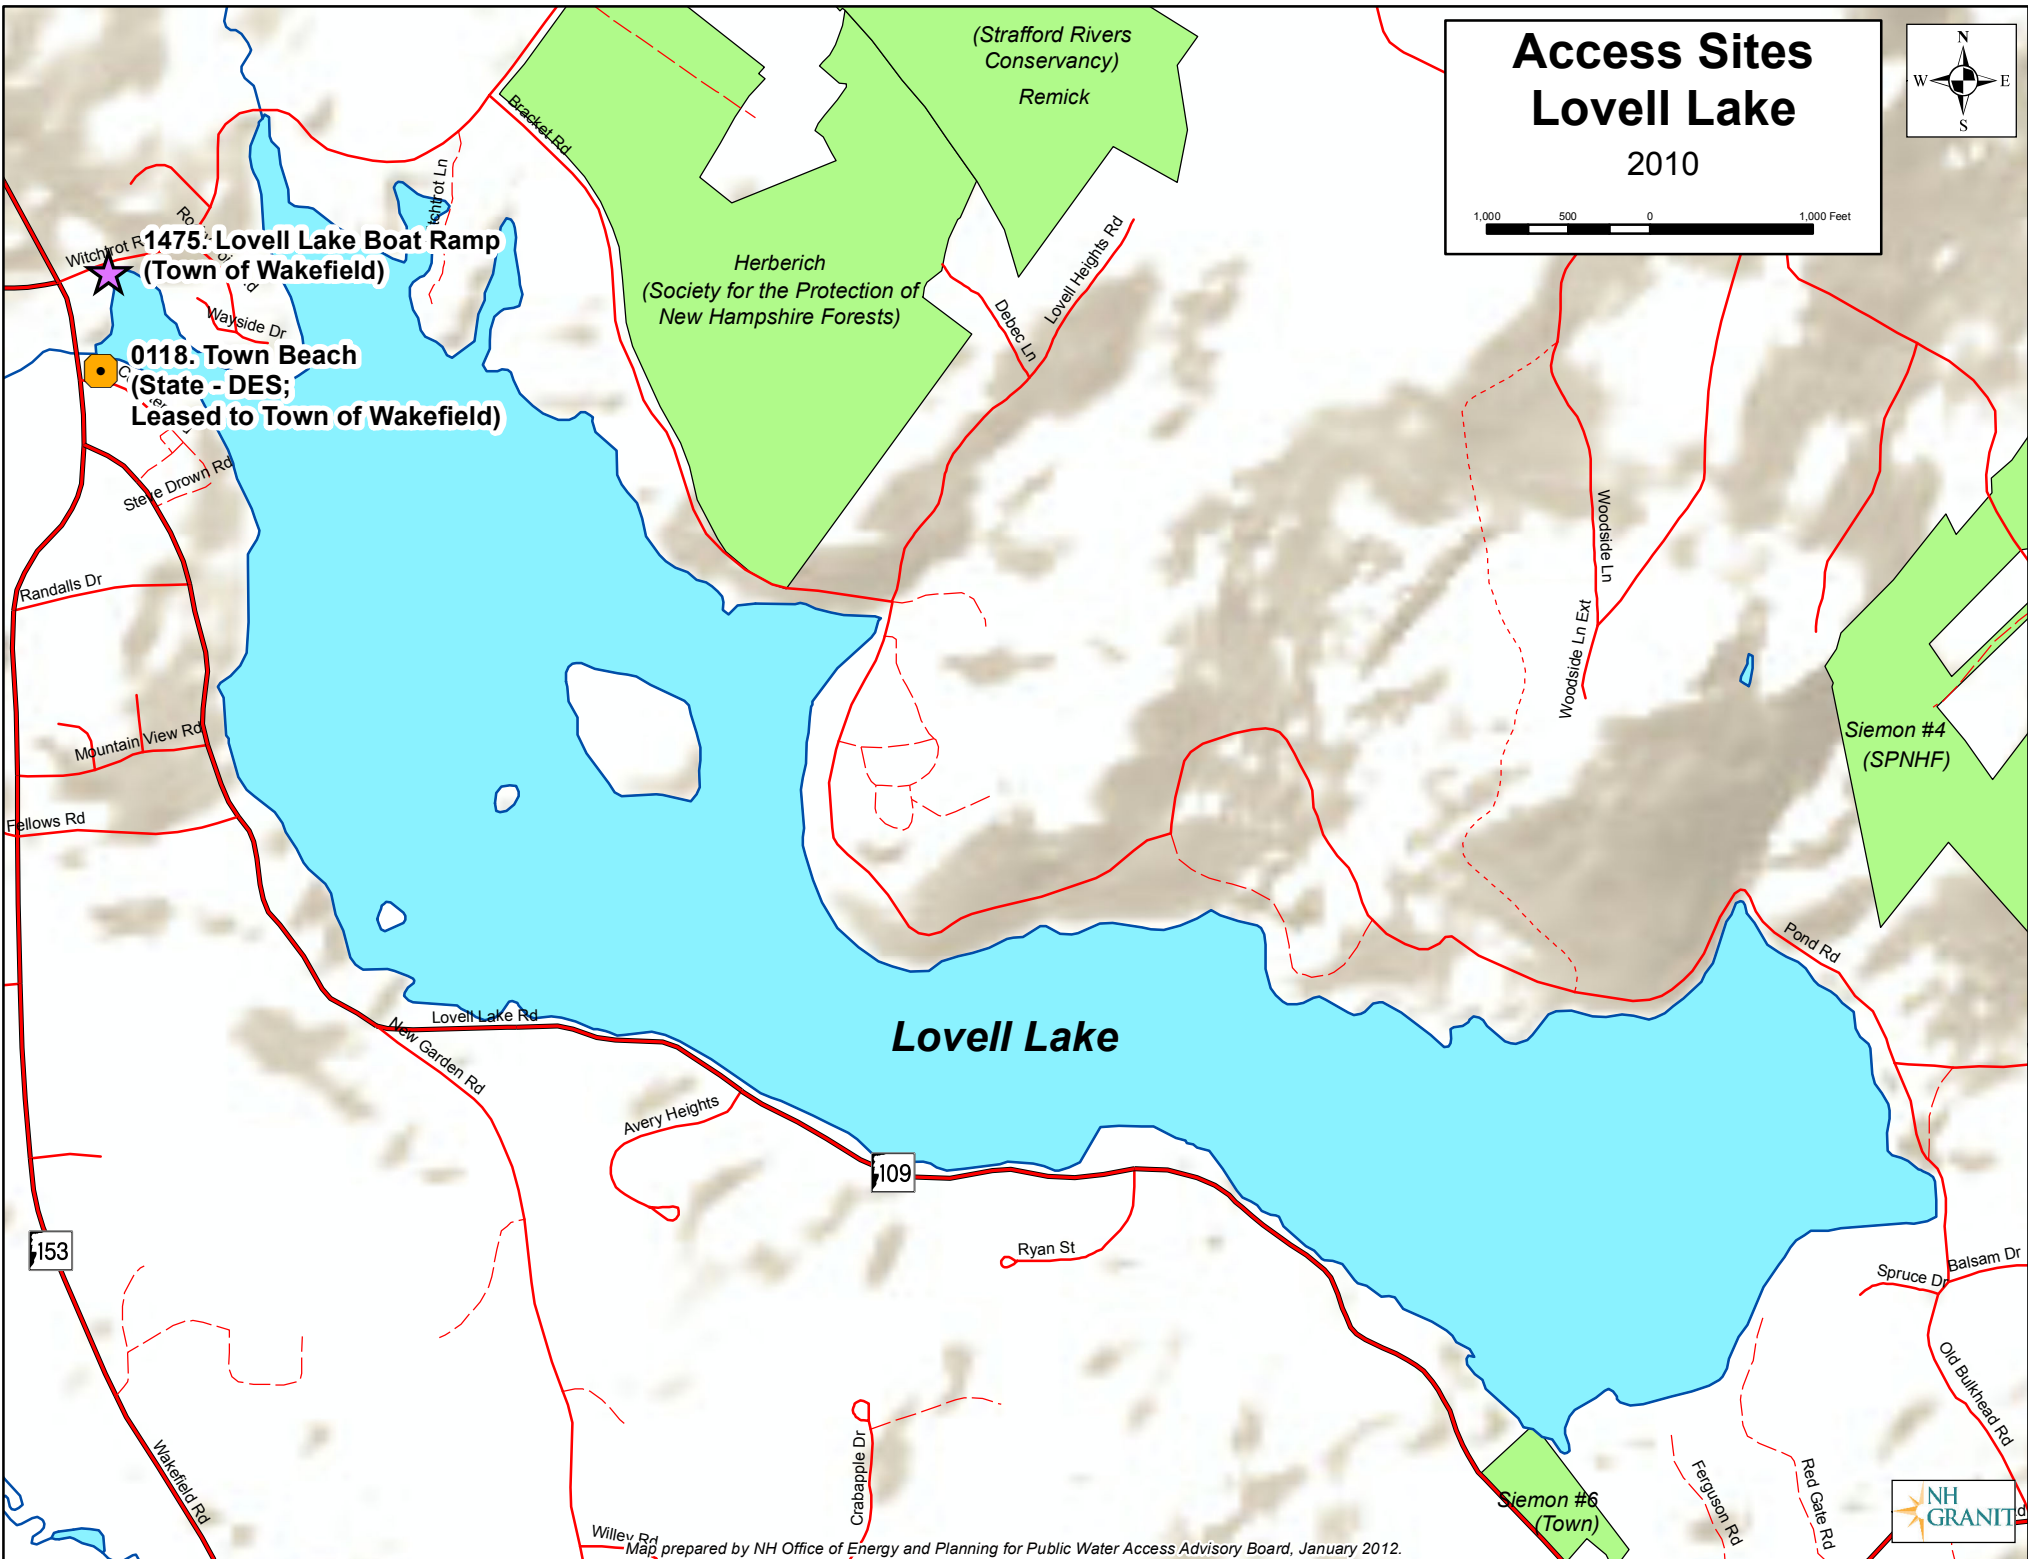

# Access Sites Lovell Lake

2010

1,000 500 0 1,000 Feet

## Lovell Lake

109

153